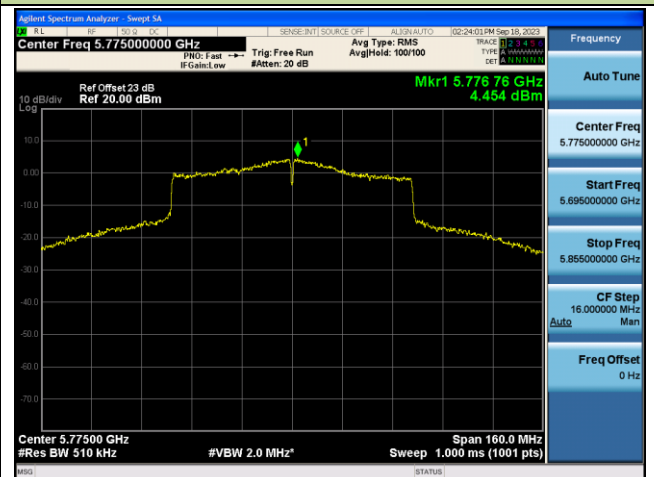

Channel 58 (5290MHz)

Channel 106 (5530MHz)

Channel 122 (5610MHz)

Channel 138 (5690MHz)

Channel 155 (5775MHz)

802.11ac-VHT160 Power Spectral Density - Ant 1

Channel 50 (5250MHz)

Channel 114 (5570MHz)

802.11ax-HE20 Power Spectral Density - Ant 1

Channel 36 (5180MHz)

Channel 44 (5220MHz)

Channel 48 (5240MHz)

Channel 52 (5260MHz)

Channel 60 (5300MHz)

Channel 64 (5320MHz)

802.11ax-HE40 Power Spectral Density - Ant 1