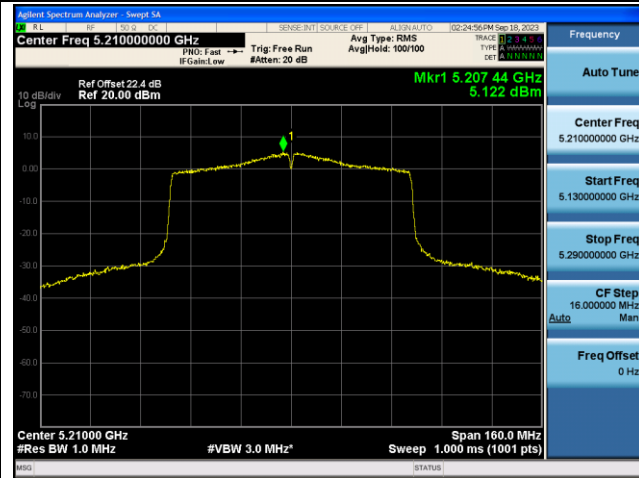

Channel 38 (5190MHz)

Channel 46 (5230MHz)

Channel 54 (5270MHz)

Channel 62 (5310MHz)

Channel 102 (5510MHz)

Channel 110 (5550MHz)

802.11ac-VHT80 Power Spectral Density - Ant 1

Channel 42 (5210MHz)

Channel 58 (5290MHz)

Channel 106 (5530MHz)

Channel 122 (5610MHz)

Channel 138 (5690MHz)

Channel 155 (5775MHz)

802.11ac-VHT160 Power Spectral Density - Ant 1

Channel 50 (5250MHz)

Channel 114 (5570MHz)