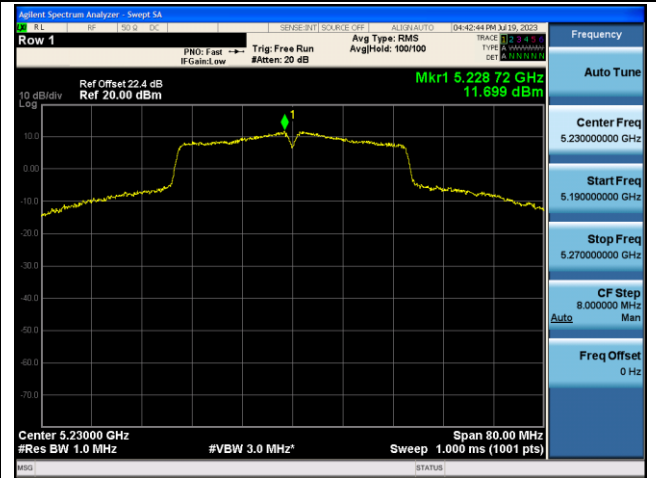

802.11ac-VHT20 Power Spectral Density - Ant 1

Channel 36 (5180MHz)

Channel 44 (5220MHz)

Channel 48 (5240MHz)

Channel 52 (5260MHz)

Channel 60 (5300MHz)

Channel 64 (5320MHz)

802.11ac-VHT40 Power Spectral Density - Ant 1

Channel 38 (5190MHz)

Channel 46 (5230MHz)

Channel 54 (5270MHz)

Channel 62 (5310MHz)

Channel 102 (5510MHz)

Channel 110 (5550MHz)

802.11ac-VHT80 Power Spectral Density - Ant 1

Channel 42 (5210MHz)