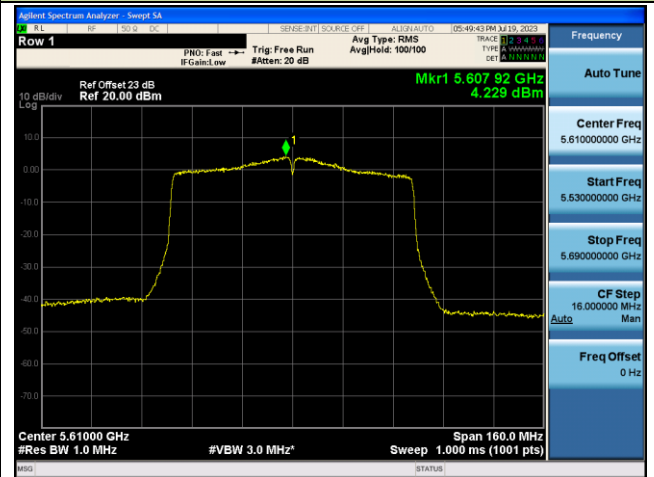

Channel 38 (5190MHz)

Channel 46 (5230MHz)

Channel 54 (5270MHz)

Channel 62 (5310MHz)

Channel 102 (5510MHz)

Channel 110 (5550MHz)

802.11ac-VHT80 Power Spectral Density - Ant 1

Channel 42 (5210MHz)

Channel 58 (5290MHz)

Channel 106 (5530MHz)

Channel 122 (5610MHz)

Channel 138 (5690MHz)

Channel 155 (5775MHz)

802.11ac-VHT160 Power Spectral Density - Ant 1

Channel 50 (5250MHz)

Channel 114 (5570MHz)