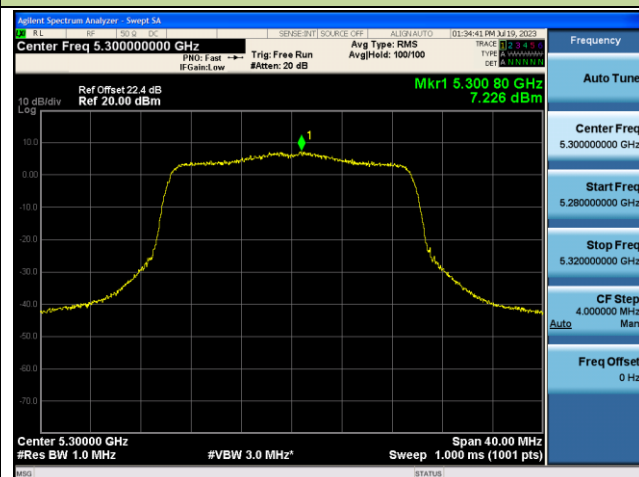

802.11ax-HE20 Power Spectral Density - Ant 1

Channel 36 (5180MHz)

Channel 44 (5220MHz)

Channel 48 (5240MHz)

Channel 52 (5260MHz)

Channel 60 (5300MHz)

Channel 64 (5320MHz)

802.11ax-HE40 Power Spectral Density - Ant 1

Channel 38 (5190MHz)

Channel 46 (5230MHz)

Channel 54 (5270MHz)

Channel 62 (5310MHz)

Channel 102 (5510MHz)

Channel 110 (5550MHz)