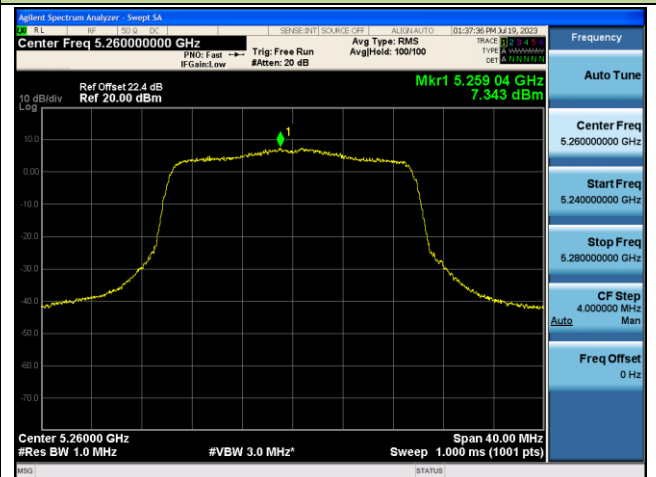

802.11ax-HE20 Power Spectral Density - Ant 1

Channel 36 (5180MHz)

Channel 44 (5220MHz)

Channel 48 (5240MHz)

Channel 52 (5260MHz)

Channel 60 (5300MHz)

Channel 64 (5320MHz)

802.11ax-HE40 Power Spectral Density - Ant 1