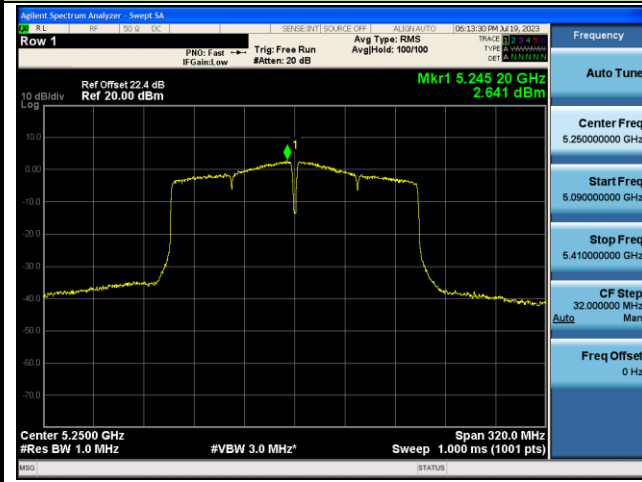

Channel 58 (5290MHz)

Channel 106 (5530MHz)

Channel 122 (5610MHz)

Channel 138 (5690MHz)

Channel 155 (5775MHz)

802.11ac-VHT160 Power Spectral Density - Ant 1

Channel 50 (5250MHz)

Channel 114 (5570MHz)