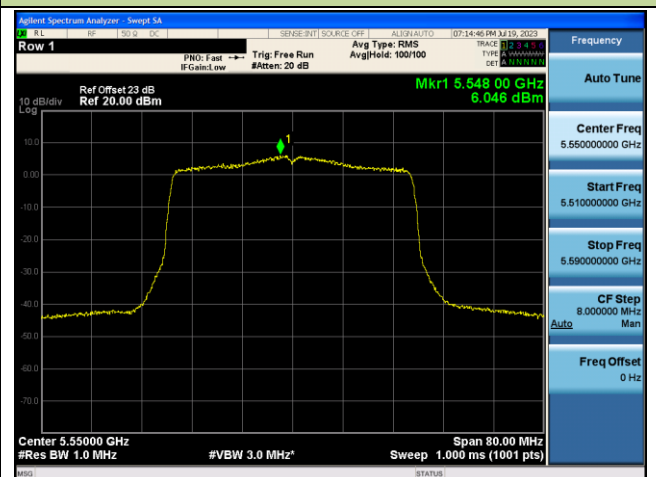

Channel 38 (5190MHz)

Channel 46 (5230MHz)

Channel 54 (5270MHz)

Channel 62 (5310MHz)

Channel 102 (5510MHz)

Channel 110 (5550MHz)

802.11ac-VHT80 Power Spectral Density - Ant 1

Channel 42 (5210MHz)