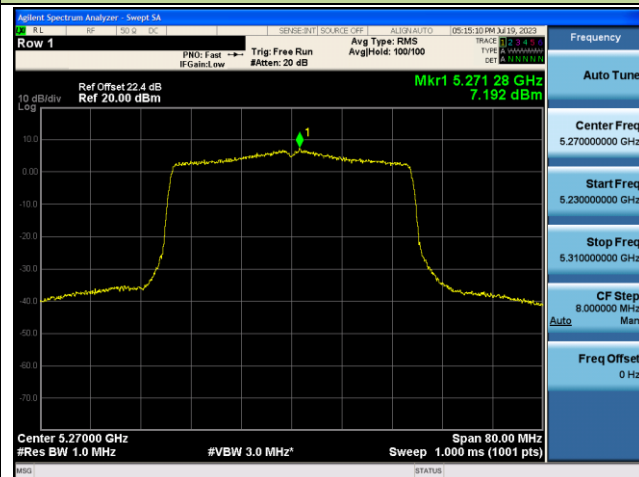

Channel 54 (5270MHz)