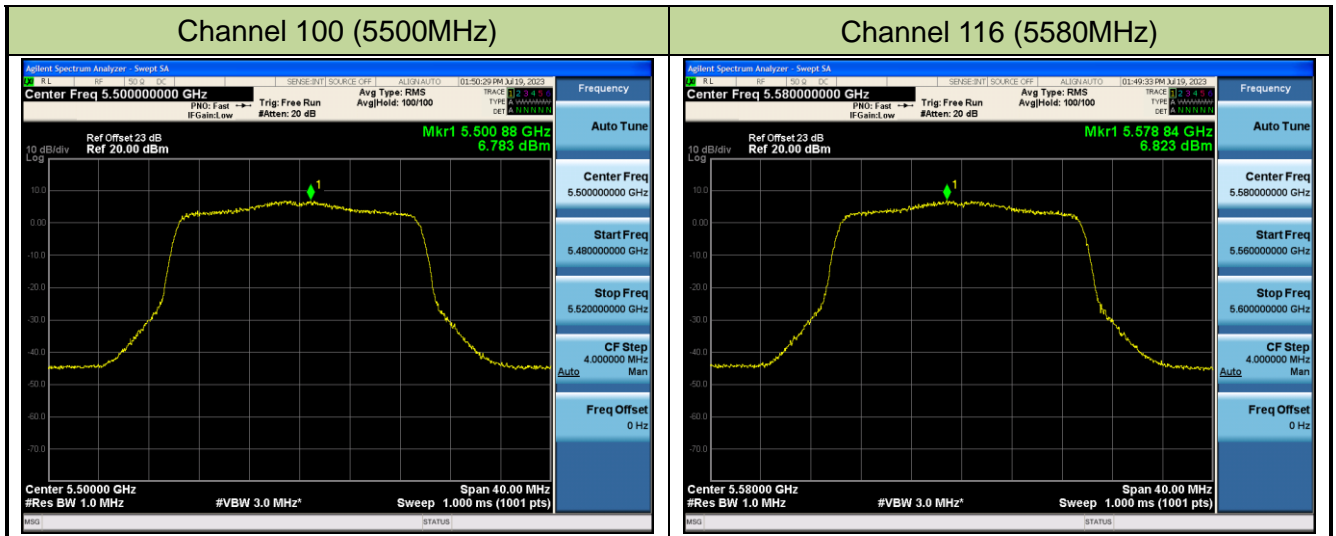

802.11ax-HE20 Power Spectral Density - Ant 1

Channel 36 (5180MHz)

Channel 44 (5220MHz)

Channel 48 (5240MHz)

Channel 52 (5260MHz)

Channel 60 (5300MHz)

Channel 64 (5320MHz)

802.11ax-HE40 Power Spectral Density - Ant 1

Channel 38 (5190MHz)

Channel 46 (5230MHz)

Channel 54 (5270MHz)

Channel 62 (5310MHz)

Channel 102 (5510MHz)

Channel 110 (5550MHz)