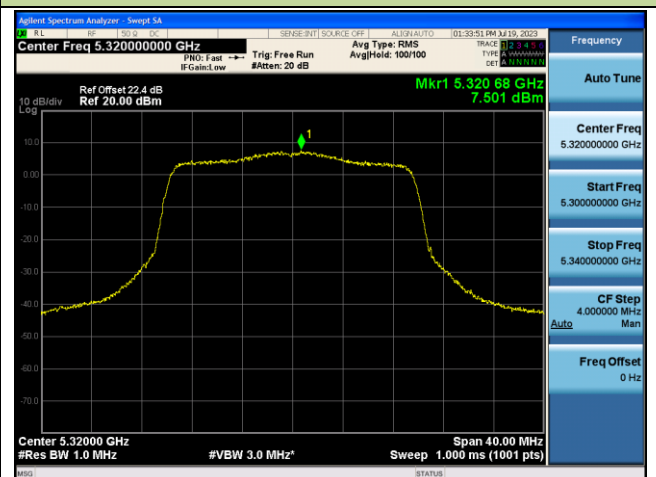

802.11ax-HE20 Power Spectral Density - Ant 1

Channel 36 (5180MHz)

Channel 44 (5220MHz)

Channel 48 (5240MHz)

Channel 52 (5260MHz)

Channel 60 (5300MHz)

Channel 64 (5320MHz)

802.11ax-HE40 Power Spectral Density - Ant 1