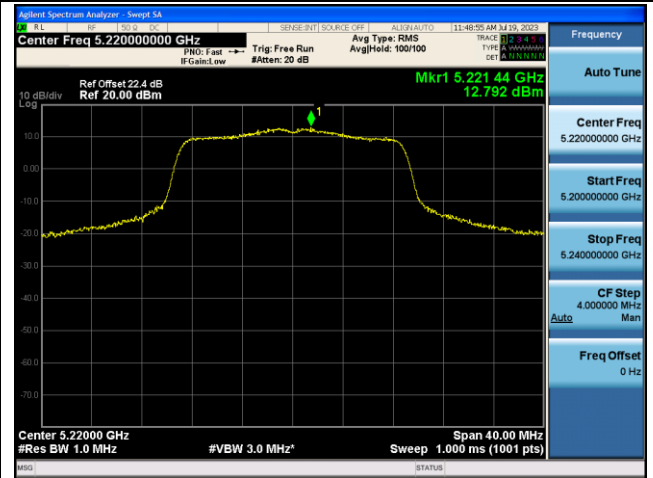

802.11ac-VHT20 Power Spectral Density - Ant 1

Channel 36 (5180MHz)

Channel 44 (5220MHz)

Channel 48 (5240MHz)

Channel 52 (5260MHz)

Channel 60 (5300MHz)

Channel 64 (5320MHz)

802.11ac-VHT40 Power Spectral Density - Ant 1

Channel 38 (5190MHz)

Channel 46 (5230MHz)

Channel 54 (5270MHz)

Channel 62 (5310MHz)

Channel 102 (5510MHz)

Channel 110 (5550MHz)

802.11ac-VHT80 Power Spectral Density - Ant 1

Channel 42 (5210MHz)