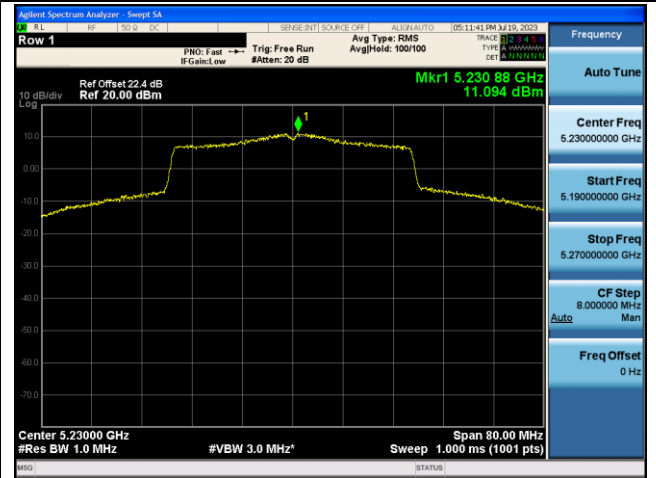

Channel 46 (5230MHz)