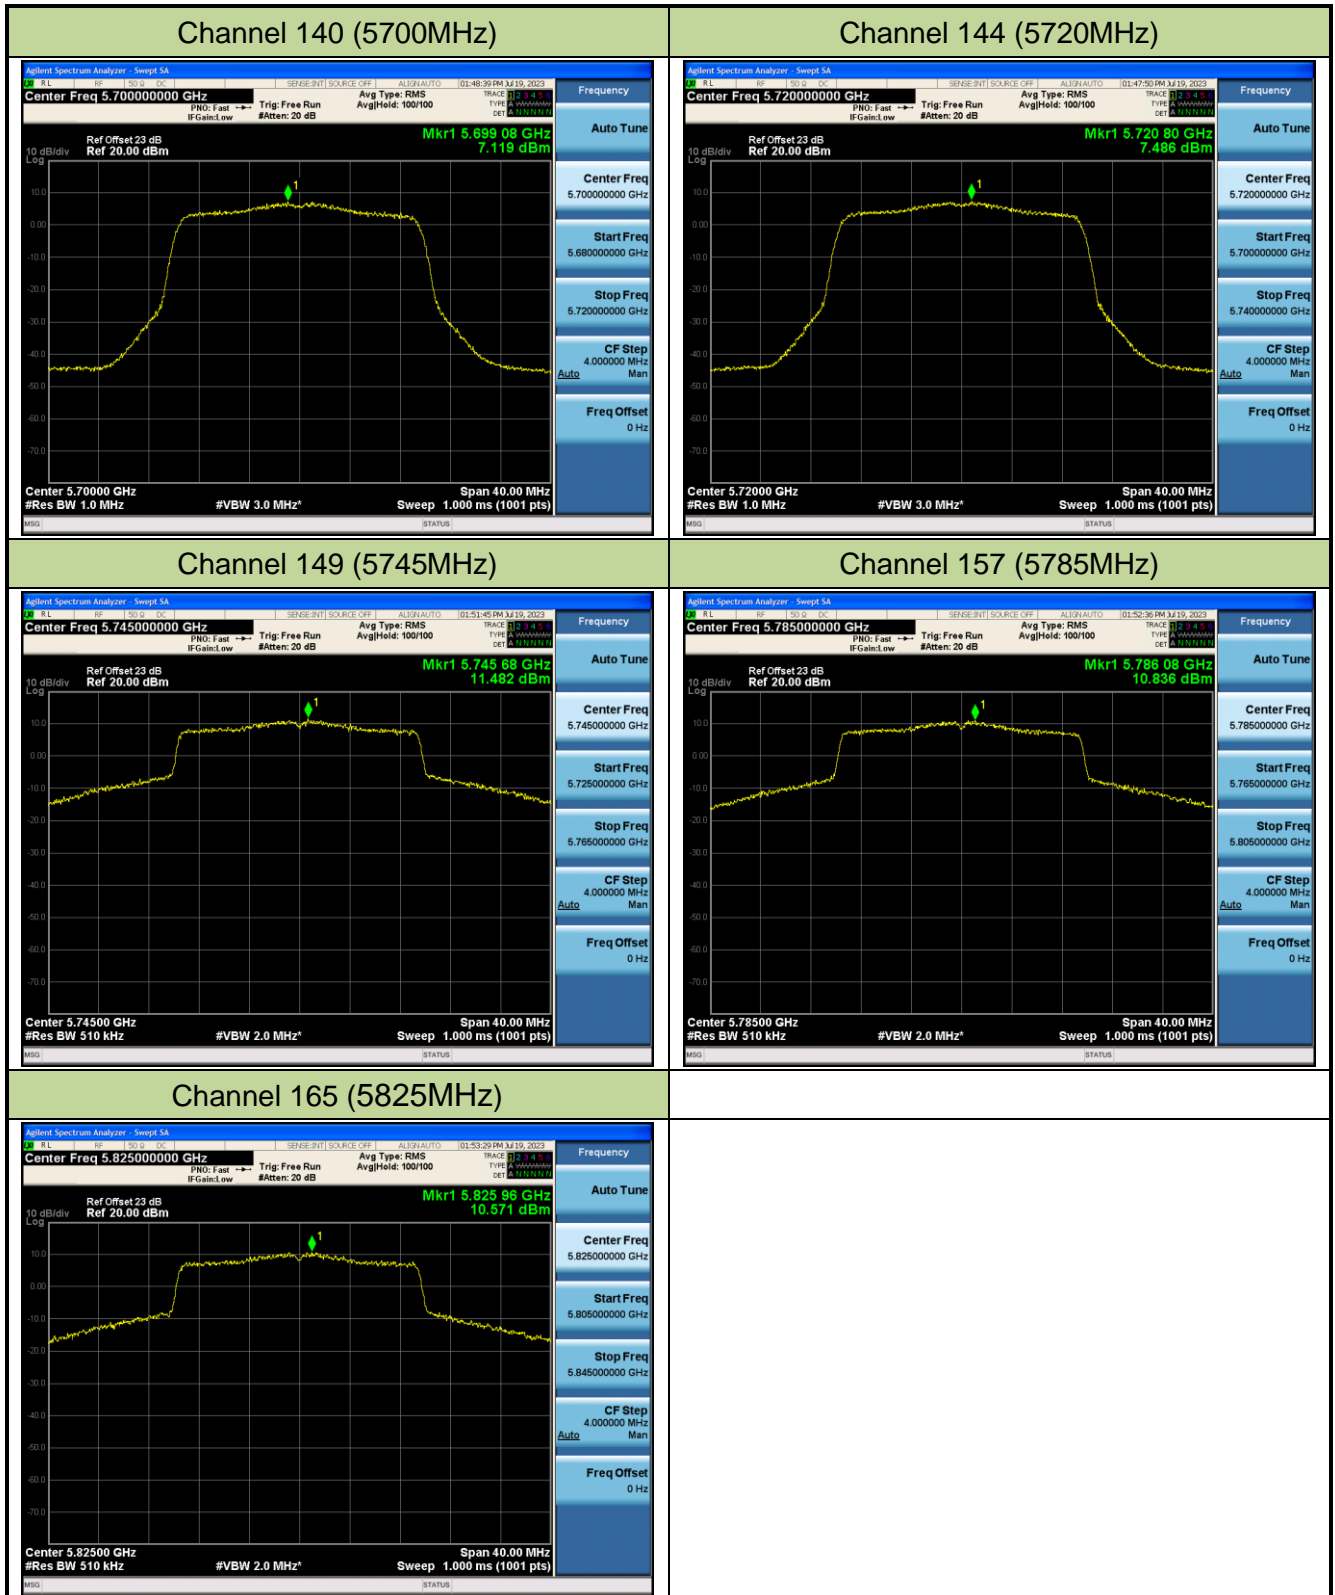

802.11ac-VHT20 Power Spectral Density - Ant 1

Channel 36 (5180MHz)

Channel 44 (5220MHz)

Channel 48 (5240MHz)

Channel 52 (5260MHz)

Channel 60 (5300MHz)

Channel 64 (5320MHz)

802.11ac-VHT40 Power Spectral Density - Ant 1

Channel 58 (5290MHz)

Channel 106 (5530MHz)

Channel 122 (5610MHz)

Channel 138 (5690MHz)

Channel 155 (5775MHz)

802.11ac-VHT160 Power Spectral Density - Ant 1

Channel 50 (5250MHz)

Channel 114 (5570MHz)

802.11ax-HE20 Power Spectral Density - Ant 1

Channel 36 (5180MHz)

Channel 44 (5220MHz)

Channel 48 (5240MHz)

Channel 52 (5260MHz)

Channel 60 (5300MHz)

Channel 64 (5320MHz)

802.11ax-HE40 Power Spectral Density - Ant 1

Channel 38 (5190MHz)

Channel 46 (5230MHz)

Channel 54 (5270MHz)

Channel 62 (5310MHz)

Channel 102 (5510MHz)

Channel 110 (5550MHz)