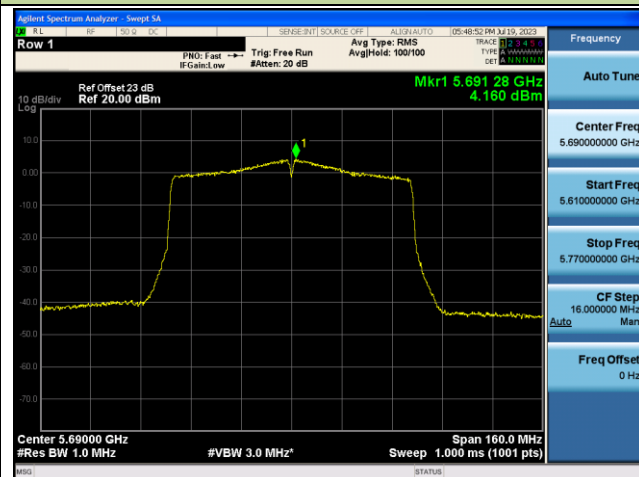

Channel 58 (5290MHz)

Channel 106 (5530MHz)

Channel 122 (5610MHz)

Channel 138 (5690MHz)

Channel 155 (5775MHz)

802.11ac-VHT160 Power Spectral Density - Ant 1

Channel 50 (5250MHz)

Channel 114 (5570MHz)

802.11ax-HE20 Power Spectral Density - Ant 1

Channel 36 (5180MHz)

Channel 44 (5220MHz)

Channel 48 (5240MHz)

Channel 52 (5260MHz)

Channel 60 (5300MHz)

Channel 64 (5320MHz)

802.11ax-HE40 Power Spectral Density - Ant 1