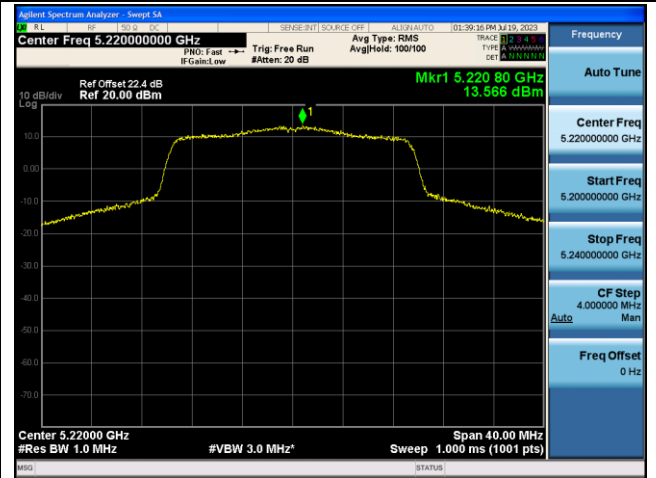

Channel 44 (5220MHz)