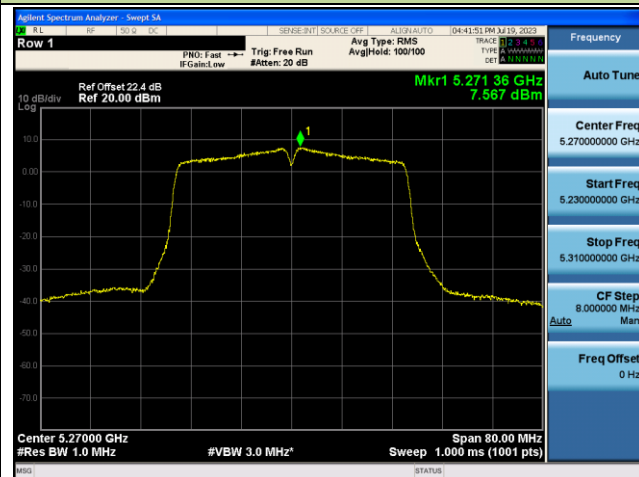

802.11ac-VHT20 Power Spectral Density - Ant 1

Channel 36 (5180MHz)

Channel 44 (5220MHz)

Channel 48 (5240MHz)

Channel 52 (5260MHz)

Channel 60 (5300MHz)

Channel 64 (5320MHz)

802.11ac-VHT40 Power Spectral Density - Ant 1

Channel 38 (5190MHz)

Channel 46 (5230MHz)

Channel 54 (5270MHz)

Channel 62 (5310MHz)

Channel 102 (5510MHz)

Channel 110 (5550MHz)

802.11ac-VHT80 Power Spectral Density - Ant 1

Channel 42 (5210MHz)