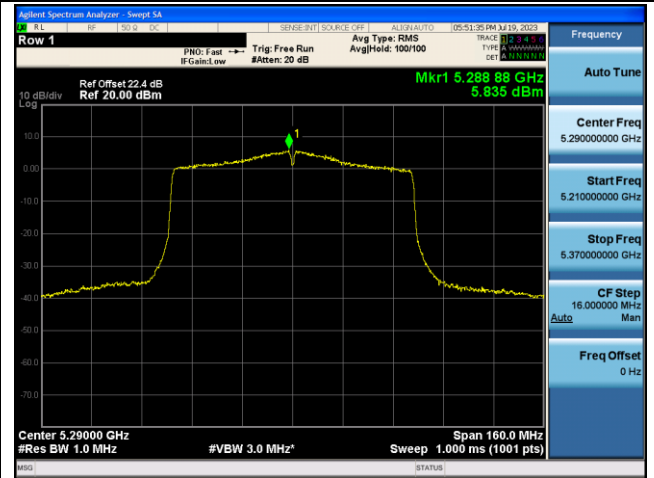

Channel 38 (5190MHz)

Channel 46 (5230MHz)

Channel 54 (5270MHz)

Channel 62 (5310MHz)

Channel 102 (5510MHz)

Channel 110 (5550MHz)

802.11ac-VHT80 Power Spectral Density - Ant 1

Channel 42 (5210MHz)

Channel 58 (5290MHz)

Channel 106 (5530MHz)

Channel 122 (5610MHz)

Channel 138 (5690MHz)

Channel 155 (5775MHz)

802.11ac-VHT160 Power Spectral Density - Ant 1

Channel 50 (5250MHz)

Channel 114 (5570MHz)