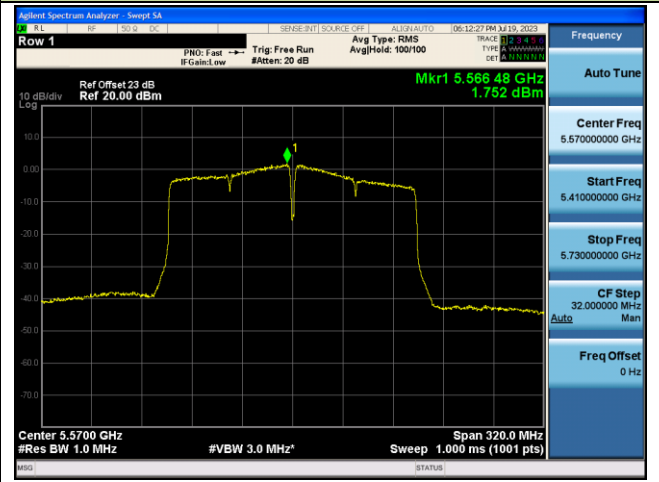

Channel 58 (5290MHz)

Channel 106 (5530MHz)

Channel 122 (5610MHz)

Channel 138 (5690MHz)

Channel 155 (5775MHz)

802.11ac-VHT160 Power Spectral Density - Ant 1

Channel 50 (5250MHz)

Channel 114 (5570MHz)

802.11ax-HE20 Power Spectral Density - Ant 1

Channel 36 (5180MHz)

Channel 44 (5220MHz)

Channel 48 (5240MHz)

Channel 52 (5260MHz)

Channel 60 (5300MHz)

Channel 64 (5320MHz)

802.11ax-HE40 Power Spectral Density - Ant 1