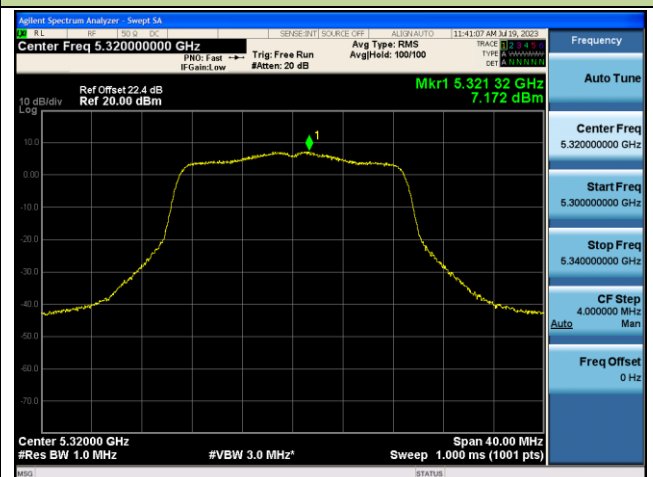

802.11ac-VHT20 Power Spectral Density - Ant 1

Channel 36 (5180MHz)

Channel 44 (5220MHz)

Channel 48 (5240MHz)

Channel 52 (5260MHz)

Channel 60 (5300MHz)

Channel 64 (5320MHz)

802.11ac-VHT40 Power Spectral Density - Ant 1

Channel 38 (5190MHz)

Channel 46 (5230MHz)

Channel 54 (5270MHz)

Channel 62 (5310MHz)

Channel 102 (5510MHz)

Channel 110 (5550MHz)

802.11ac-VHT80 Power Spectral Density - Ant 1

Channel 42 (5210MHz)