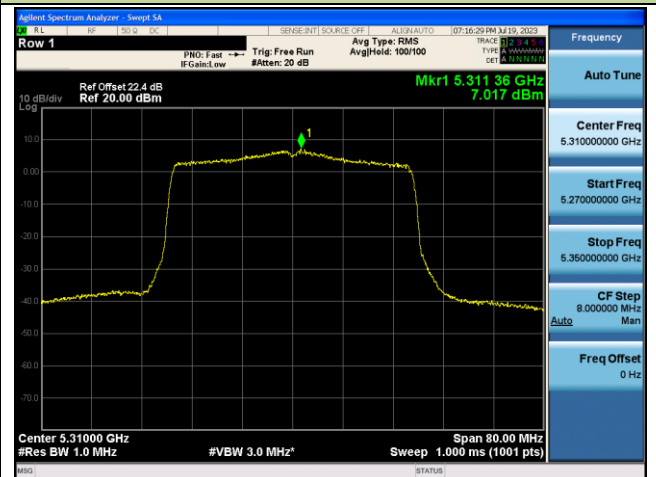

Channel 38 (5190MHz)

Channel 46 (5230MHz)

Channel 54 (5270MHz)

Channel 62 (5310MHz)

Channel 102 (5510MHz)

Channel 110 (5550MHz)

802.11ac-VHT80 Power Spectral Density - Ant 1

Channel 42 (5210MHz)

Channel 58 (5290MHz)

Channel 106 (5530MHz)

Channel 122 (5610MHz)

Channel 138 (5690MHz)

Channel 155 (5775MHz)

802.11ac-VHT160 Power Spectral Density - Ant 1

Channel 50 (5250MHz)

Channel 114 (5570MHz)