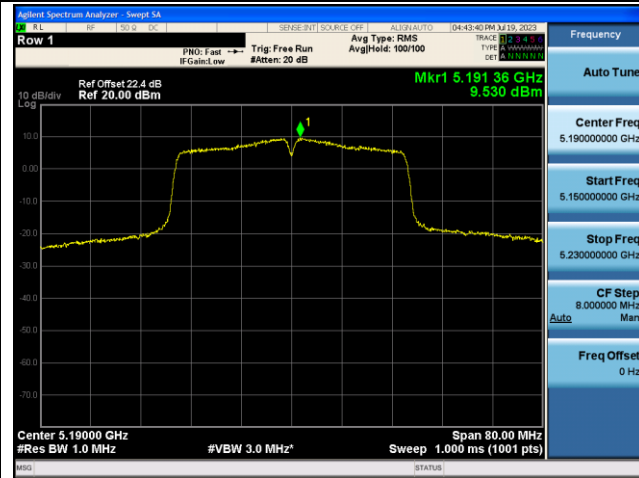

802.11ac-VHT20 Power Spectral Density - Ant 1

Channel 36 (5180MHz)

Channel 44 (5220MHz)

Channel 48 (5240MHz)

Channel 52 (5260MHz)

Channel 60 (5300MHz)

Channel 64 (5320MHz)

802.11ac-VHT40 Power Spectral Density - Ant 1

Channel 38 (5190MHz)

Channel 46 (5230MHz)

Channel 54 (5270MHz)

Channel 62 (5310MHz)

Channel 102 (5510MHz)

Channel 110 (5550MHz)

802.11ac-VHT80 Power Spectral Density - Ant 1

Channel 42 (5210MHz)