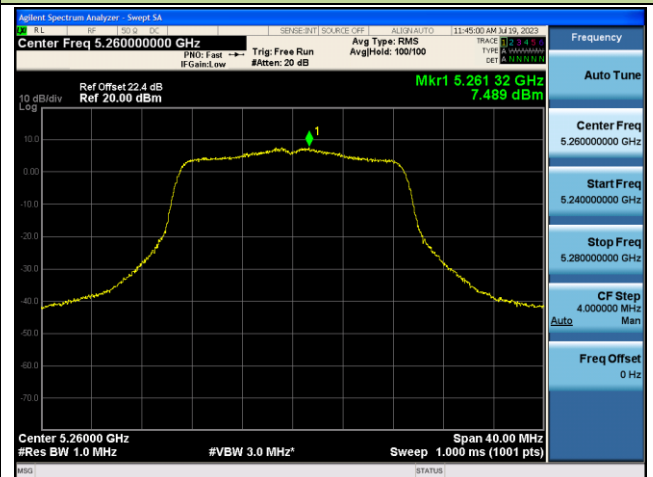

802.11ac-VHT20 Power Spectral Density - Ant 1

Channel 36 (5180MHz)

Channel 44 (5220MHz)

Channel 48 (5240MHz)

Channel 52 (5260MHz)

Channel 60 (5300MHz)

Channel 64 (5320MHz)

802.11ac-VHT40 Power Spectral Density - Ant 1

Channel 38 (5190MHz)

Channel 46 (5230MHz)

Channel 54 (5270MHz)

Channel 62 (5310MHz)

Channel 102 (5510MHz)

Channel 110 (5550MHz)

802.11ac-VHT80 Power Spectral Density - Ant 1

Channel 42 (5210MHz)