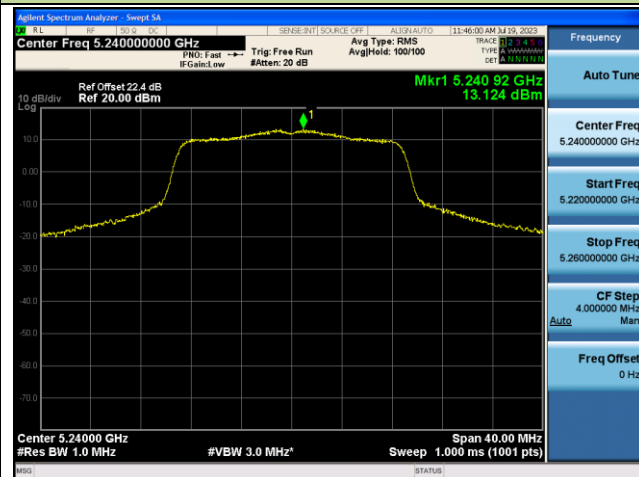

802.11ac-VHT20 Power Spectral Density - Ant 1

Channel 36 (5180MHz)

Channel 44 (5220MHz)

Channel 48 (5240MHz)

Channel 52 (5260MHz)

Channel 60 (5300MHz)

Channel 64 (5320MHz)

802.11ac-VHT40 Power Spectral Density - Ant 1

Channel 38 (5190MHz)

Channel 46 (5230MHz)

Channel 54 (5270MHz)

Channel 62 (5310MHz)

Channel 102 (5510MHz)

Channel 110 (5550MHz)

802.11ac-VHT80 Power Spectral Density - Ant 1

Channel 42 (5210MHz)