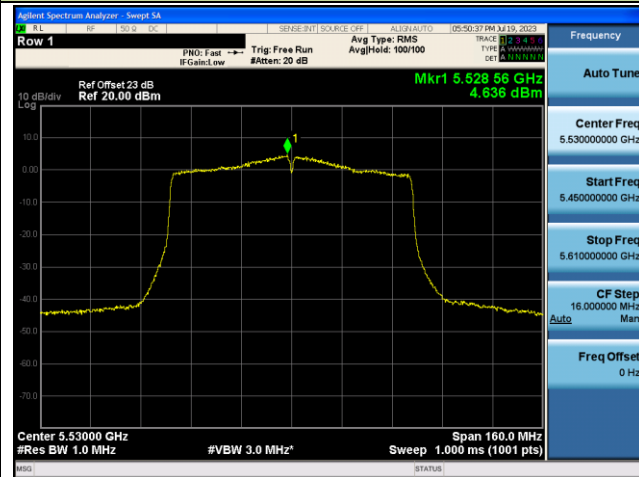

Channel 38 (5190MHz)

Channel 46 (5230MHz)

Channel 54 (5270MHz)

Channel 62 (5310MHz)

Channel 102 (5510MHz)

Channel 110 (5550MHz)

802.11ac-VHT80 Power Spectral Density - Ant 1

Channel 42 (5210MHz)

Channel 58 (5290MHz)

Channel 106 (5530MHz)

Channel 122 (5610MHz)

Channel 138 (5690MHz)

Channel 155 (5775MHz)

802.11ac-VHT160 Power Spectral Density - Ant 1

Channel 50 (5250MHz)

Channel 114 (5570MHz)