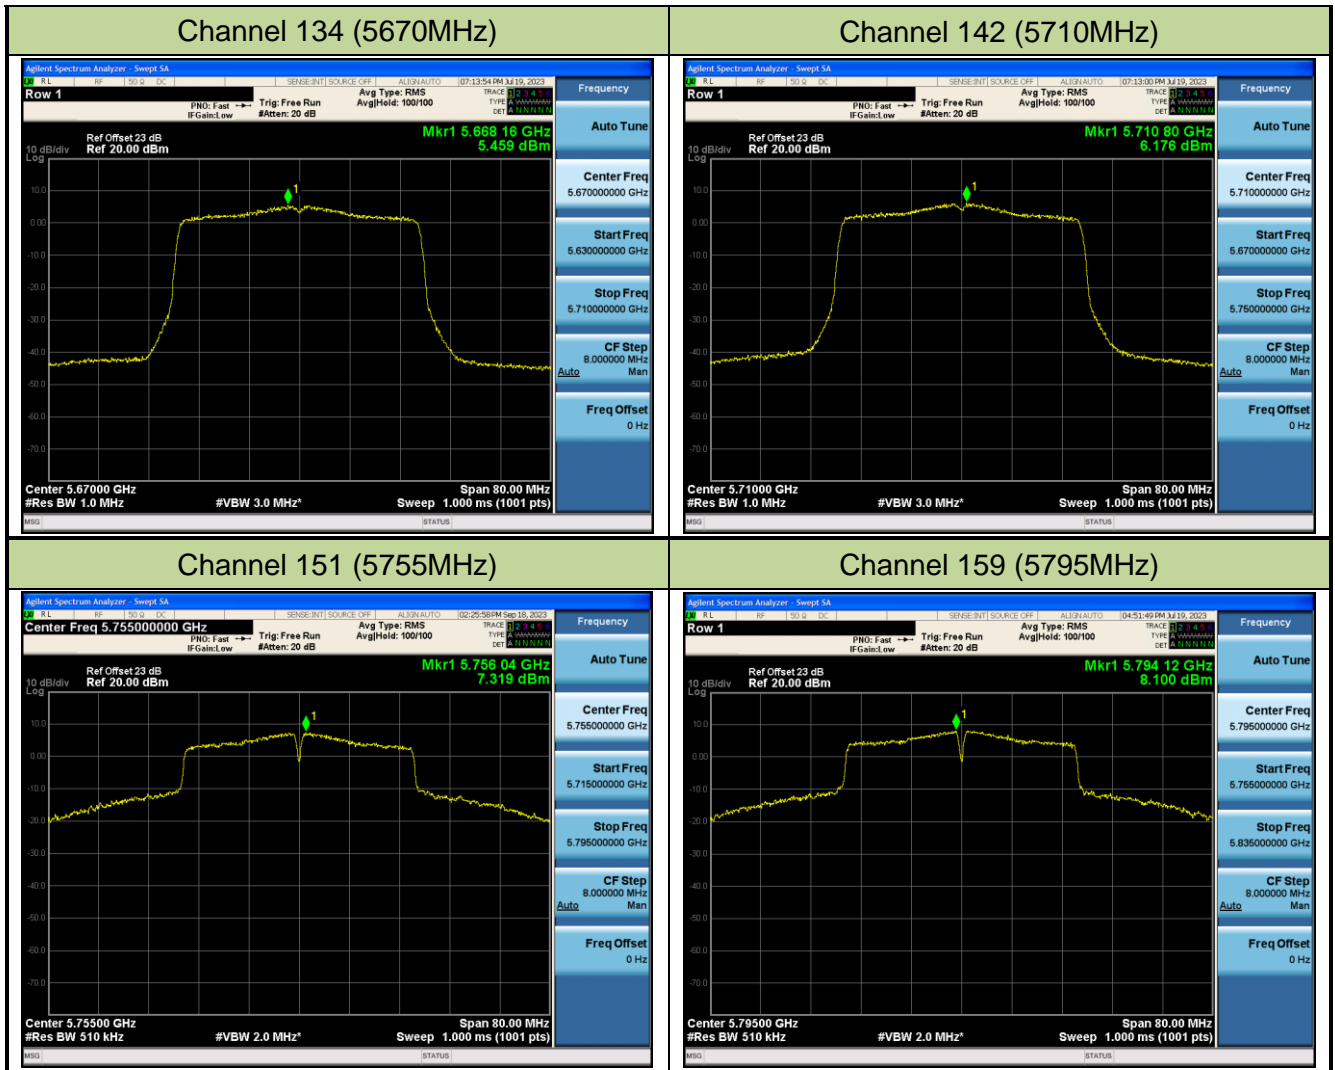

802.11ac-VHT20 Power Spectral Density - Ant 1

Channel 36 (5180MHz)

Channel 44 (5220MHz)

Channel 48 (5240MHz)

Channel 52 (5260MHz)

Channel 60 (5300MHz)

Channel 64 (5320MHz)

802.11ac-VHT40 Power Spectral Density - Ant 1

Channel 38 (5190MHz)

Channel 46 (5230MHz)

Channel 54 (5270MHz)

Channel 62 (5310MHz)

Channel 102 (5510MHz)

Channel 110 (5550MHz)

802.11ac-VHT80 Power Spectral Density - Ant 1

Channel 42 (5210MHz)

Channel 58 (5290MHz)

Channel 106 (5530MHz)

Channel 122 (5610MHz)

Channel 138 (5690MHz)

Channel 155 (5775MHz)

802.11ac-VHT160 Power Spectral Density - Ant 1

Channel 50 (5250MHz)

Channel 114 (5570MHz)

802.11ax-HE20 Power Spectral Density - Ant 1

Channel 36 (5180MHz)

Channel 44 (5220MHz)

Channel 48 (5240MHz)

Channel 52 (5260MHz)

Channel 60 (5300MHz)

Channel 64 (5320MHz)

802.11ax-HE40 Power Spectral Density - Ant 1