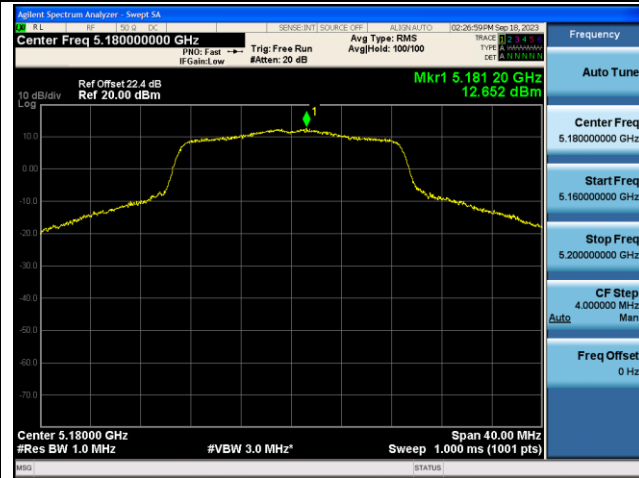

802.11ac-VHT20 Power Spectral Density - Ant 1

Channel 36 (5180MHz)

Channel 44 (5220MHz)

Channel 48 (5240MHz)

Channel 52 (5260MHz)

Channel 60 (5300MHz)

Channel 64 (5320MHz)

802.11ac-VHT40 Power Spectral Density - Ant 1

Channel 38 (5190MHz)

Channel 46 (5230MHz)

Channel 54 (5270MHz)

Channel 62 (5310MHz)

Channel 102 (5510MHz)

Channel 110 (5550MHz)

802.11ac-VHT80 Power Spectral Density - Ant 1

Channel 42 (5210MHz)