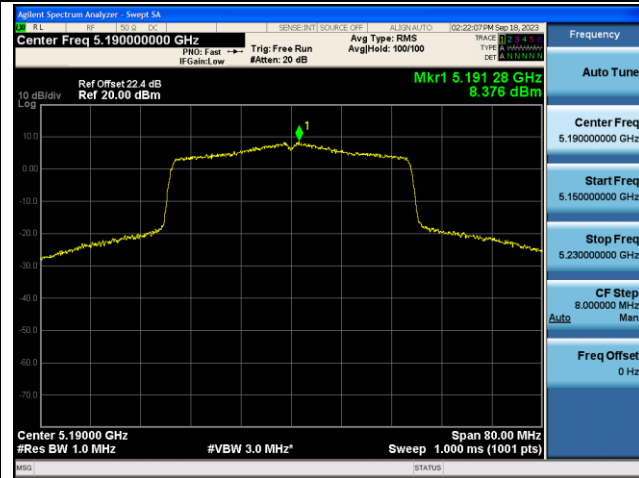

802.11ax-HE40 Power Spectral Density - Ant 1

Channel 38 (5190MHz)