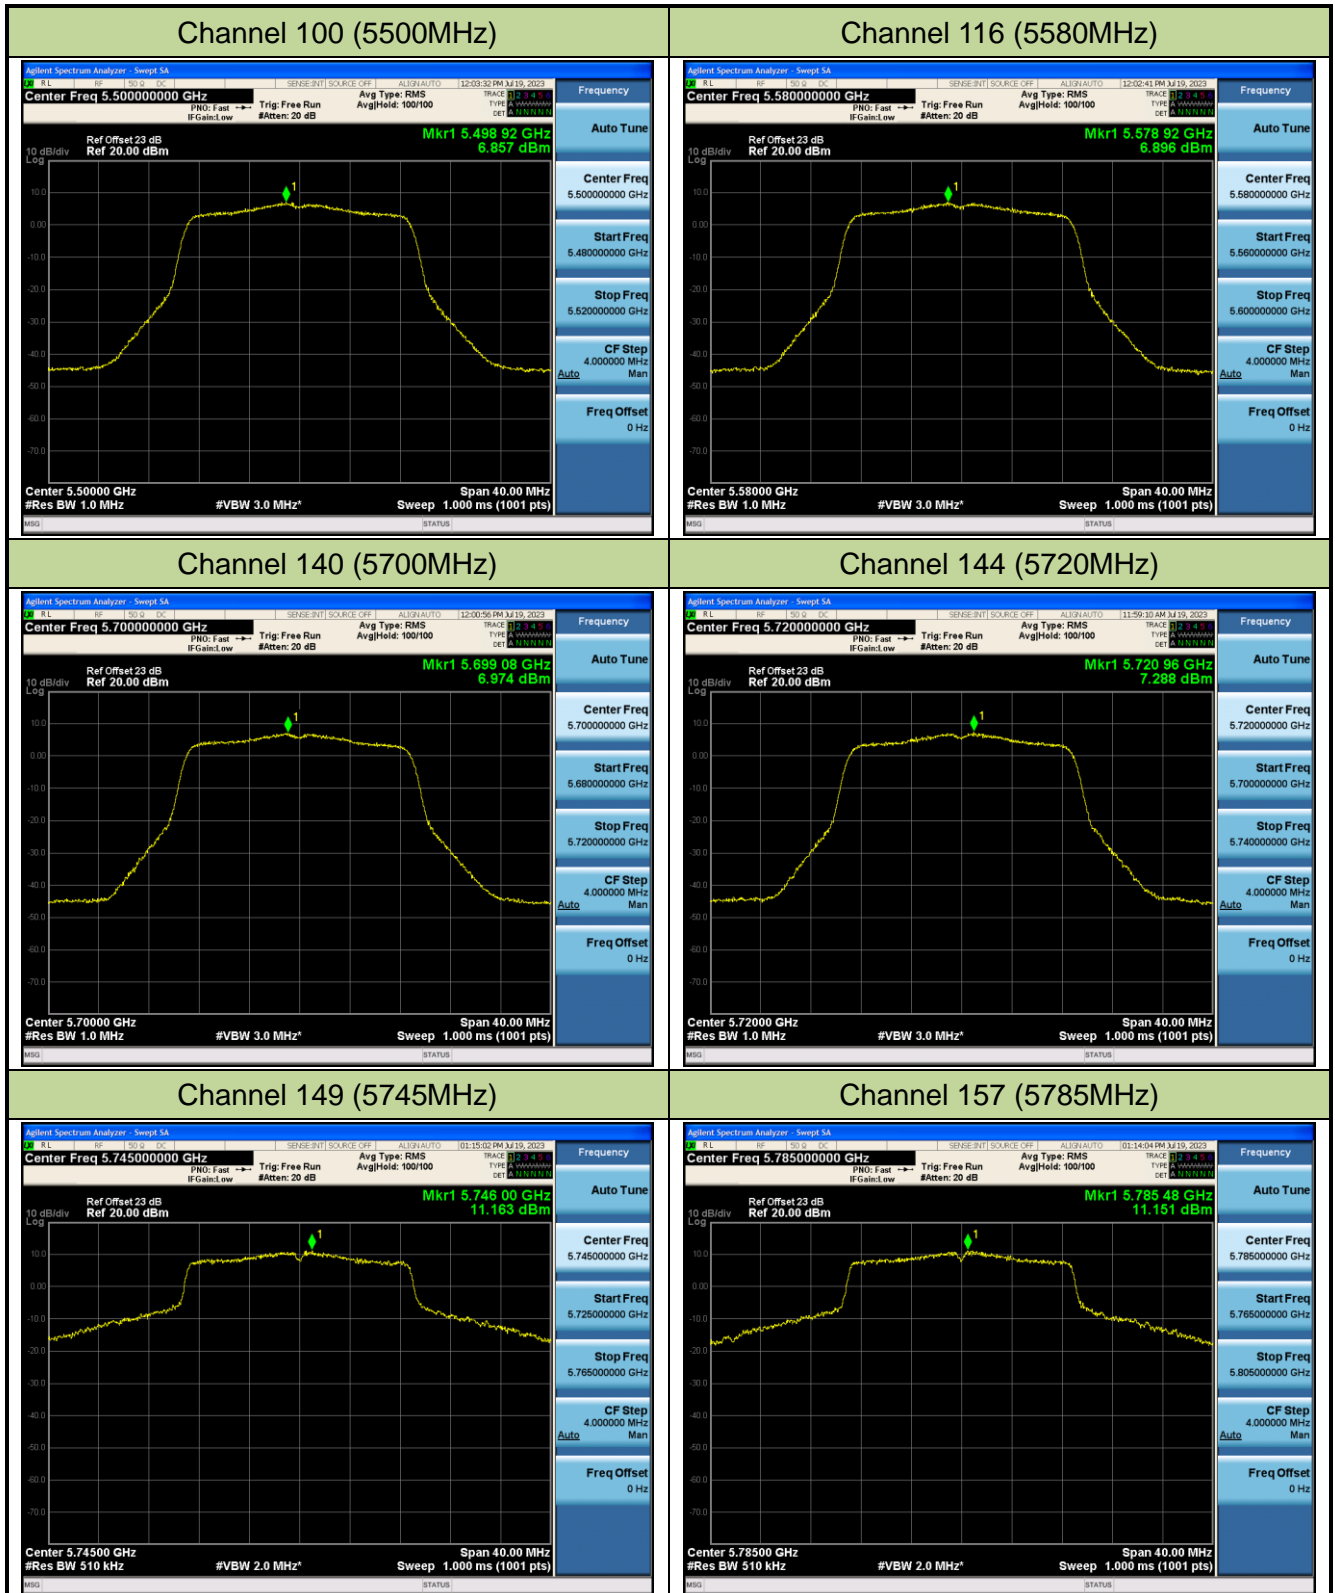

802.11ac-VHT20 Power Spectral Density - Ant 1

Channel 36 (5180MHz)

Channel 44 (5220MHz)

Channel 48 (5240MHz)

Channel 52 (5260MHz)

Channel 60 (5300MHz)

Channel 64 (5320MHz)

802.11ac-VHT40 Power Spectral Density - Ant 1

Channel 38 (5190MHz)

Channel 46 (5230MHz)

Channel 54 (5270MHz)

Channel 62 (5310MHz)

Channel 102 (5510MHz)

Channel 110 (5550MHz)

802.11ac-VHT80 Power Spectral Density - Ant 1

Channel 42 (5210MHz)

Channel 58 (5290MHz)

Channel 106 (5530MHz)

Channel 122 (5610MHz)

Channel 138 (5690MHz)

Channel 155 (5775MHz)

802.11ac-VHT160 Power Spectral Density - Ant 1

Channel 50 (5250MHz)

Channel 114 (5570MHz)