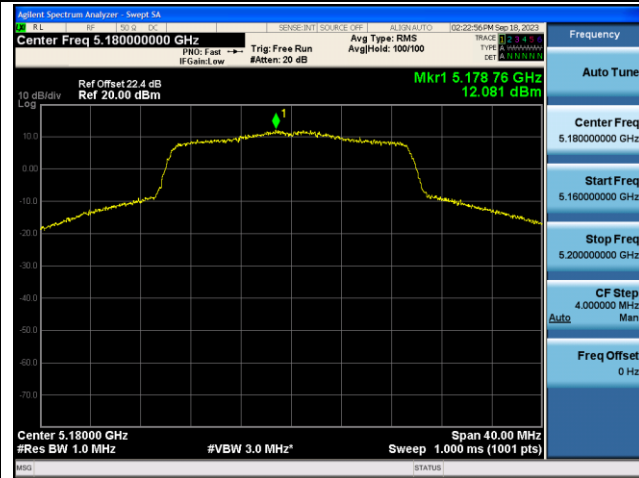

802.11ax-HE20 Power Spectral Density - Ant 1

Channel 36 (5180MHz)