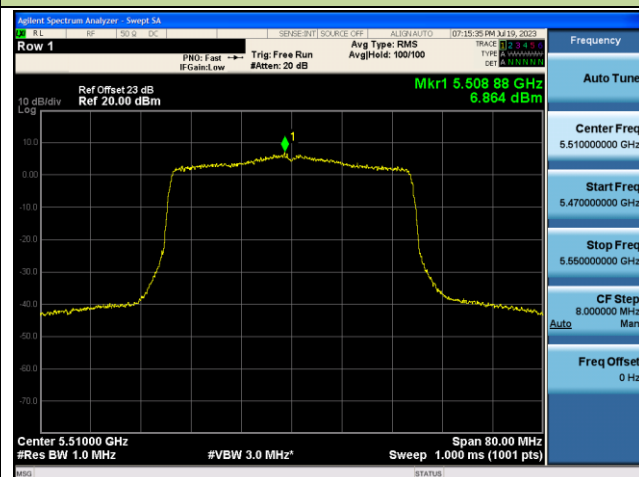

Channel 38 (5190MHz)

Channel 46 (5230MHz)

Channel 54 (5270MHz)

Channel 62 (5310MHz)

Channel 102 (5510MHz)

Channel 110 (5550MHz)

802.11ac-VHT80 Power Spectral Density - Ant 1

Channel 42 (5210MHz)

Channel 58 (5290MHz)

Channel 106 (5530MHz)

Channel 122 (5610MHz)

Channel 138 (5690MHz)

Channel 155 (5775MHz)

802.11ac-VHT160 Power Spectral Density - Ant 1

Channel 50 (5250MHz)

Channel 114 (5570MHz)