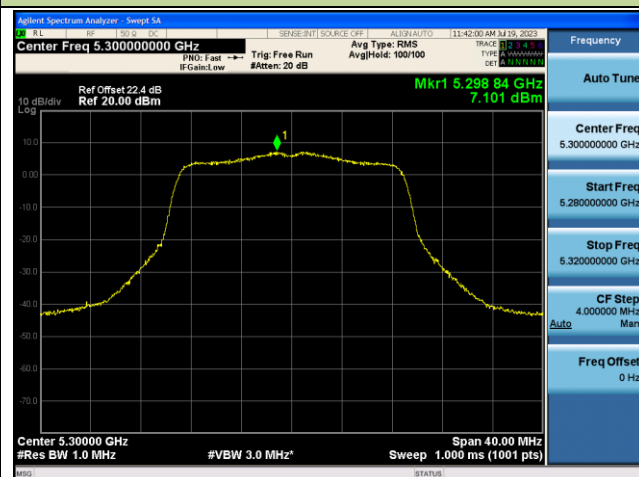

802.11ac-VHT20 Power Spectral Density - Ant 1

Channel 36 (5180MHz)

Channel 44 (5220MHz)

Channel 48 (5240MHz)

Channel 52 (5260MHz)

Channel 60 (5300MHz)

Channel 64 (5320MHz)

802.11ac-VHT40 Power Spectral Density - Ant 1

Channel 38 (5190MHz)

Channel 46 (5230MHz)

Channel 54 (5270MHz)

Channel 62 (5310MHz)

Channel 102 (5510MHz)

Channel 110 (5550MHz)

802.11ac-VHT80 Power Spectral Density - Ant 1

Channel 42 (5210MHz)