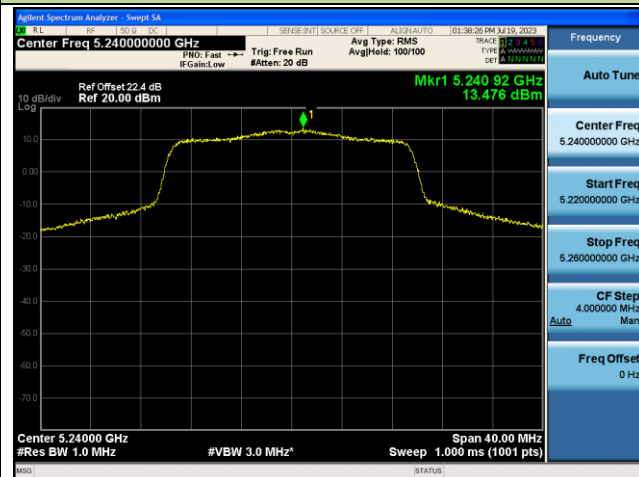

802.11ax-HE20 Power Spectral Density - Ant 1

Channel 36 (5180MHz)

Channel 44 (5220MHz)

Channel 48 (5240MHz)

Channel 52 (5260MHz)

Channel 60 (5300MHz)

Channel 64 (5320MHz)

802.11ax-HE40 Power Spectral Density - Ant 1