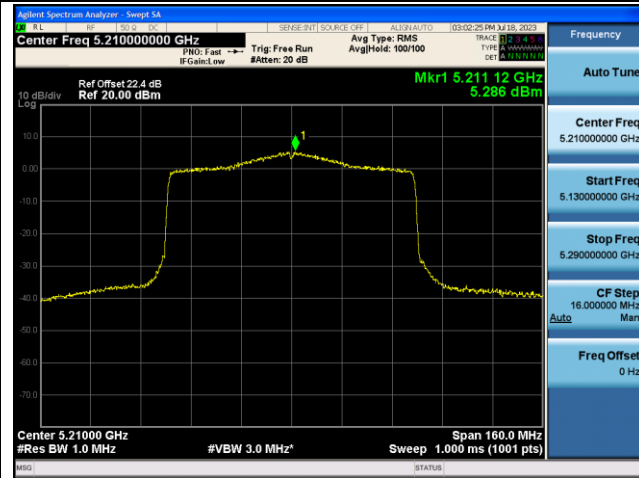

Channel 142 (5710MHz)

Channel 151 (5755MHz)

Channel 159 (5795MHz)

802.11ax-HE80 Power Spectral Density - Ant 0

Channel 42 (5210MHz)

Channel 58 (5290MHz)

Channel 106 (5530MHz)

Channel 122 (5610MHz)