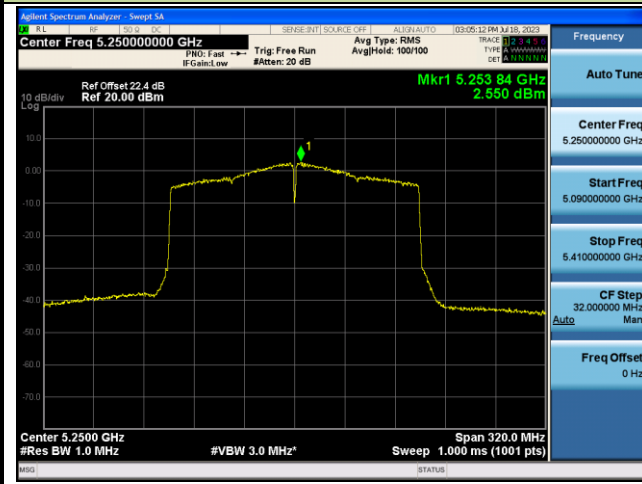

Channel 138 (5690MHz)

Channel 155 (5775MHz)

802.11ax-HE160 Power Spectral Density - Ant 0

Channel 50 (5250MHz)

Channel 114 (5570MHz)

802.11a Power Spectral Density - Ant 1

Channel 36 (5180MHz)

Channel 44 (5220MHz)

Channel 48 (5240MHz)

Channel 52 (5260MHz)

Channel 60 (5300MHz)

Channel 64 (5320MHz)