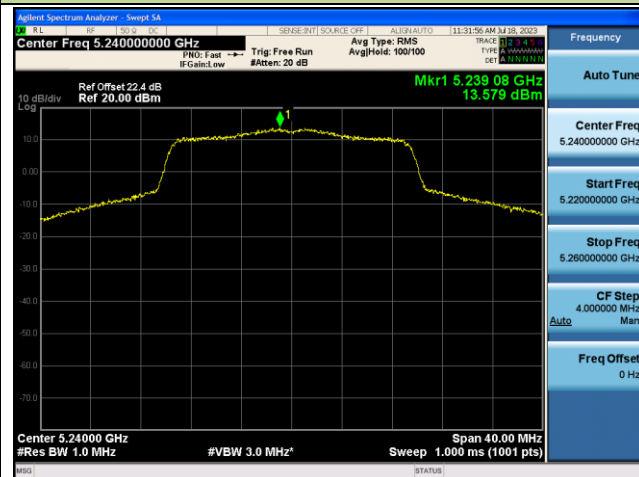

Channel 48 (5240MHz)