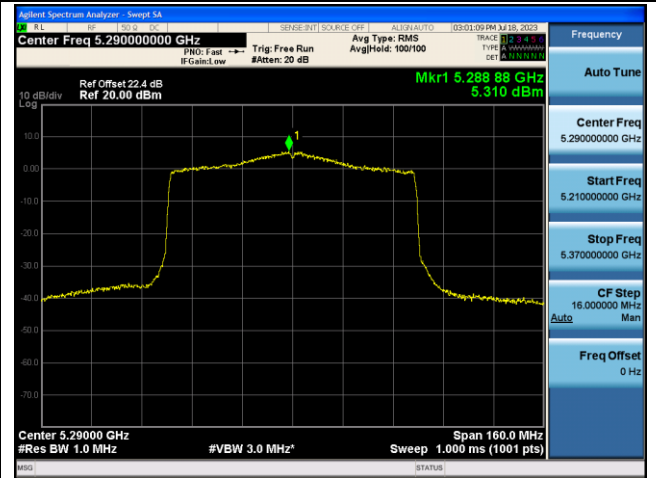

Channel 142 (5710MHz)

Channel 151 (5755MHz)

Channel 159 (5795MHz)

802.11ax-HE80 Power Spectral Density - Ant 0

Channel 42 (5210MHz)

Channel 58 (5290MHz)

Channel 106 (5530MHz)

Channel 122 (5610MHz)