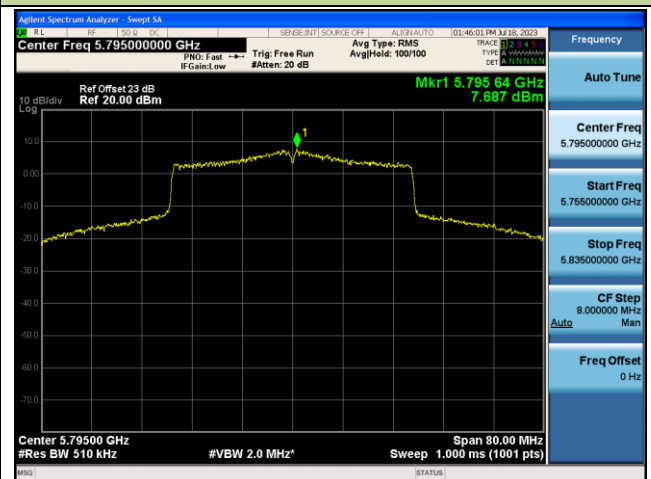

Channel 159 (5795MHz)