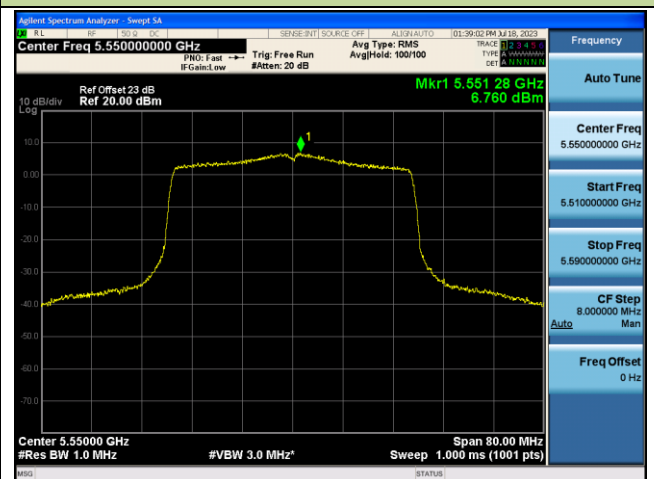

Channel 38 (5190MHz)

Channel 46 (5230MHz)

Channel 54 (5270MHz)

Channel 62 (5310MHz)

Channel 102 (5510MHz)

Channel 110 (5550MHz)

802.11ax-HE40 Power Spectral Density - Ant 0

Channel 134 (5670MHz)

Channel 142 (5710MHz)

Channel 151 (5755MHz)

Channel 159 (5795MHz)

802.11ax-HE80 Power Spectral Density - Ant 0

Channel 42 (5210MHz)

Channel 58 (5290MHz)

Channel 106 (5530MHz)

Channel 122 (5610MHz)