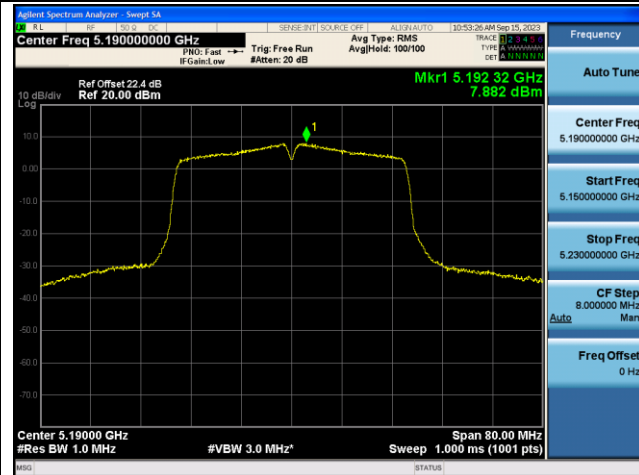

802.11ac-VHT40 Power Spectral Density - Ant 0

Channel 38 (5190MHz)