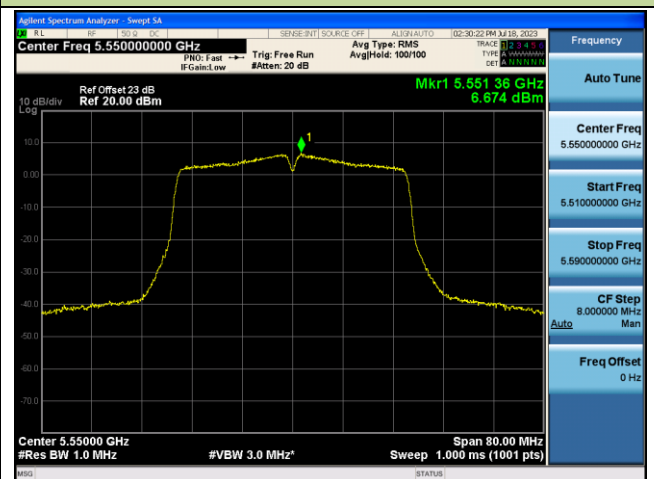

Channel 165 (5825MHz)

802.11ac-VHT40 Power Spectral Density - Ant 0

Channel 38 (5190MHz)

Channel 46 (5230MHz)

Channel 54 (5270MHz)

Channel 62 (5310MHz)

Channel 102 (5510MHz)

Channel 110 (5550MHz)

802.11ac-VHT40 Power Spectral Density - Ant 0

Channel 134 (5670MHz)

Channel 142 (5710MHz)

Channel 151 (5755MHz)

Channel 159 (5795MHz)

802.11ac-VHT80 Power Spectral Density - Ant 0

Channel 42 (5210MHz)

Channel 58 (5290MHz)