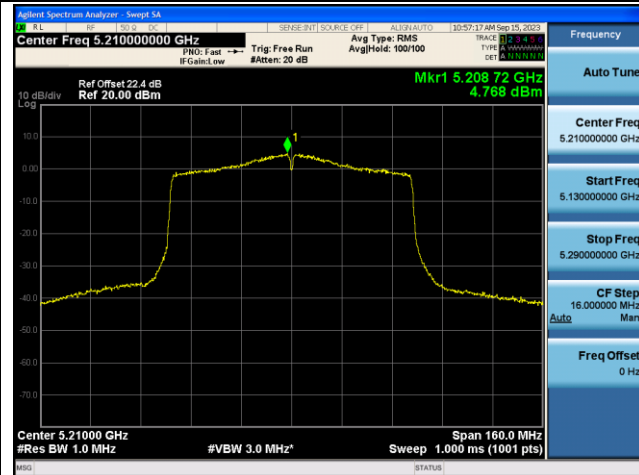

802.11ac-VHT40 Power Spectral Density - Ant 0

Channel 134 (5670MHz)

Channel 142 (5710MHz)

Channel 151 (5755MHz)

Channel 159 (5795MHz)

802.11ac-VHT80 Power Spectral Density - Ant 0

Channel 42 (5210MHz)

Channel 58 (5290MHz)