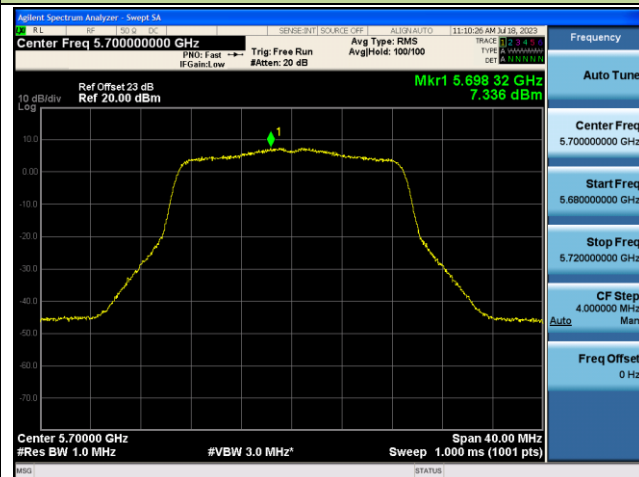

802.11ac-VHT20 Power Spectral Density - Ant 0

Channel 100 (5500MHz)

Channel 116 (5580MHz)

Channel 140 (5700MHz)

Channel 144 (5720MHz)

Channel 149 (5745MHz)

Channel 157 (5785MHz)

802.11ac-VHT20 Power Spectral Density - Ant 0