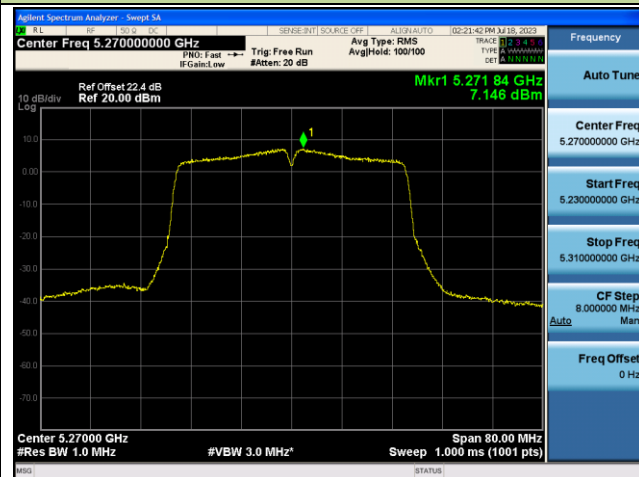

Channel 165 (5825MHz)

802.11ac-VHT40 Power Spectral Density - Ant 0

Channel 38 (5190MHz)

Channel 46 (5230MHz)

Channel 54 (5270MHz)

Channel 62 (5310MHz)

Channel 102 (5510MHz)

Channel 110 (5550MHz)

802.11ac-VHT40 Power Spectral Density - Ant 0

Channel 134 (5670MHz)

Channel 142 (5710MHz)

Channel 151 (5755MHz)

Channel 159 (5795MHz)

802.11ac-VHT80 Power Spectral Density - Ant 0

Channel 42 (5210MHz)

Channel 58 (5290MHz)