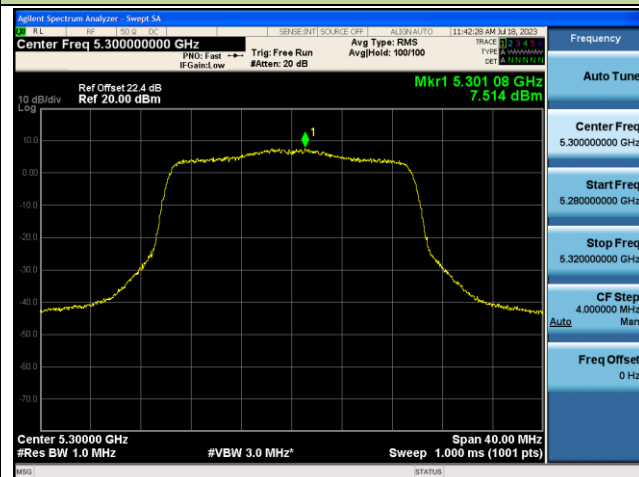

Channel 36 (5180MHz)

Channel 44 (5220MHz)

Channel 48 (5240MHz)

Channel 52 (5260MHz)

Channel 60 (5300MHz)

Channel 64 (5320MHz)

802.11ax-HE20 Power Spectral Density - Ant 0

Channel 100 (5500MHz)