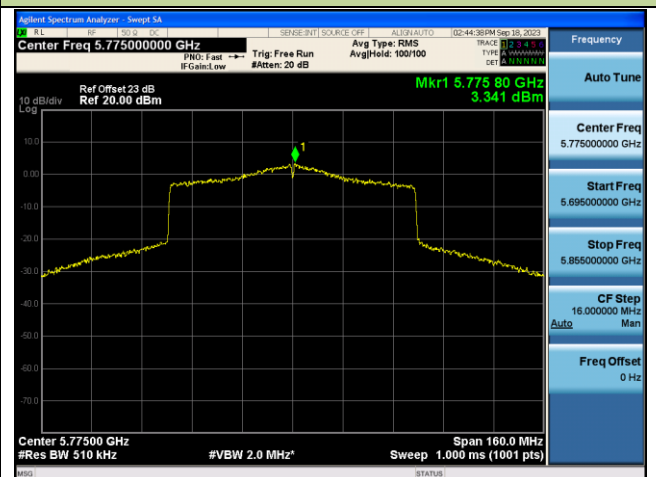

Channel 155 (5775MHz)