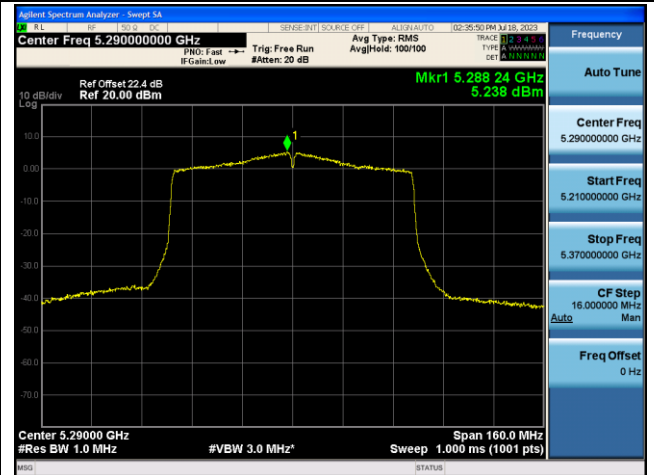

802.11ac-VHT40 Power Spectral Density - Ant 0

Channel 134 (5670MHz)

Channel 142 (5710MHz)

Channel 151 (5755MHz)

Channel 159 (5795MHz)

802.11ac-VHT80 Power Spectral Density - Ant 0

Channel 42 (5210MHz)

Channel 58 (5290MHz)