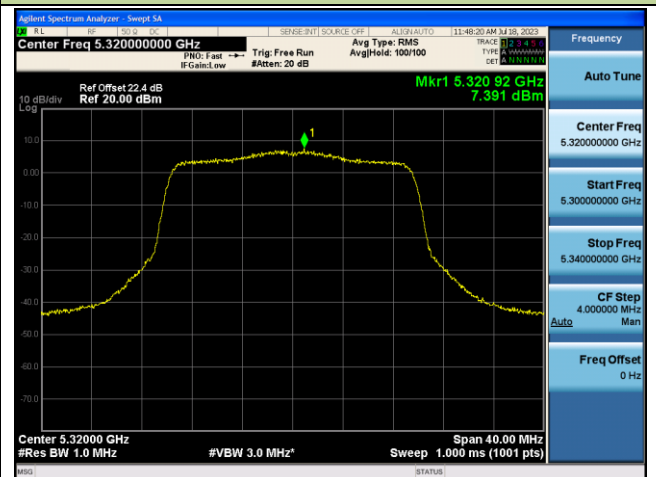

Channel 36 (5180MHz)

Channel 44 (5220MHz)

Channel 48 (5240MHz)

Channel 52 (5260MHz)

Channel 60 (5300MHz)

Channel 64 (5320MHz)

802.11ax-HE20 Power Spectral Density - Ant 0

Channel 100 (5500MHz)