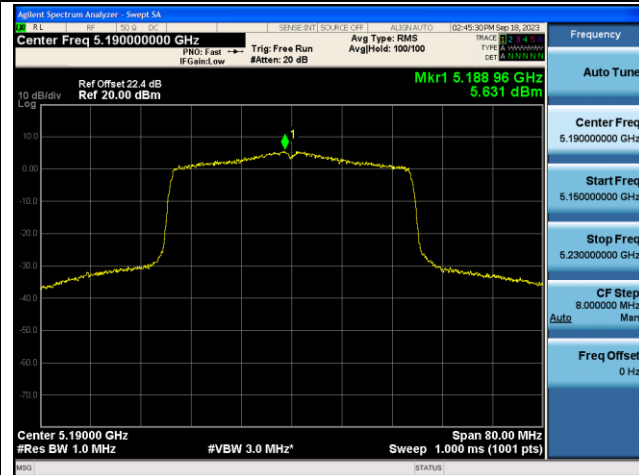

802.11ax-HE40 Power Spectral Density - Ant 0

Channel 38 (5190MHz)