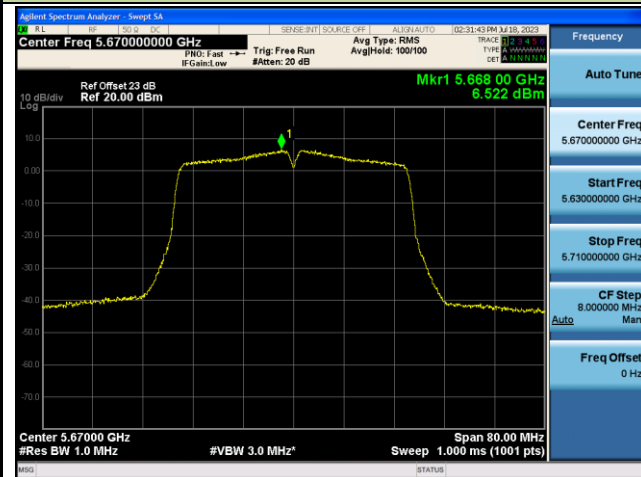

Channel 165 (5825MHz)

802.11ac-VHT40 Power Spectral Density - Ant 0

Channel 38 (5190MHz)

Channel 46 (5230MHz)

Channel 54 (5270MHz)

Channel 62 (5310MHz)

Channel 102 (5510MHz)

Channel 110 (5550MHz)

802.11ac-VHT40 Power Spectral Density - Ant 0

Channel 134 (5670MHz)

Channel 142 (5710MHz)

Channel 151 (5755MHz)

Channel 159 (5795MHz)

802.11ac-VHT80 Power Spectral Density - Ant 0

Channel 42 (5210MHz)

Channel 58 (5290MHz)