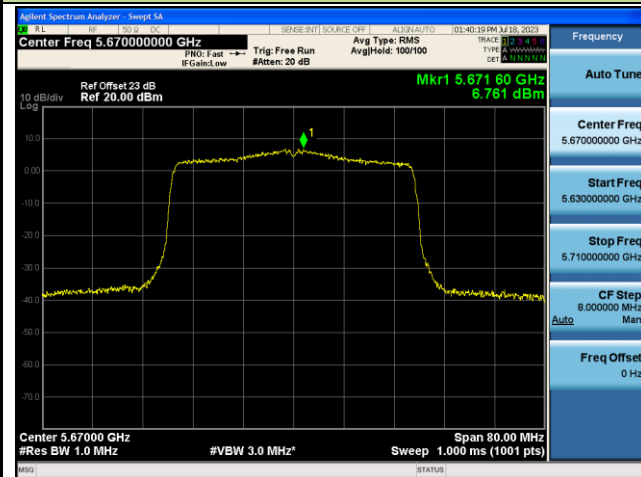

Channel 38 (5190MHz)

Channel 46 (5230MHz)

Channel 54 (5270MHz)

Channel 62 (5310MHz)

Channel 102 (5510MHz)

Channel 110 (5550MHz)

802.11ax-HE40 Power Spectral Density - Ant 0

Channel 134 (5670MHz)