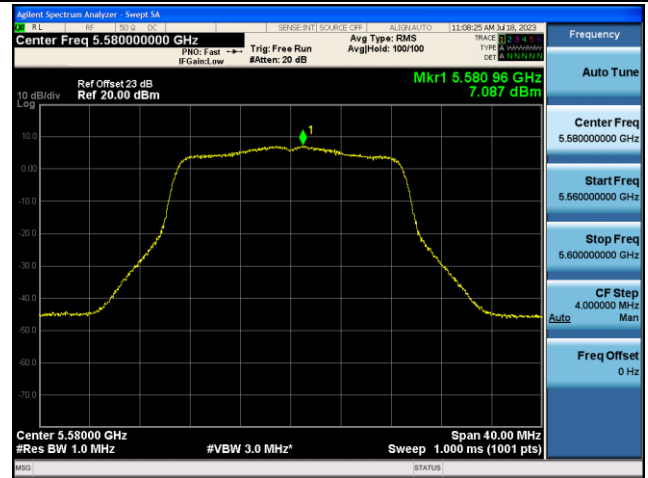

802.11ac-VHT20 Power Spectral Density - Ant 0

Channel 100 (5500MHz)

Channel 116 (5580MHz)

Channel 140 (5700MHz)

Channel 144 (5720MHz)

Channel 149 (5745MHz)

Channel 157 (5785MHz)

802.11ac-VHT20 Power Spectral Density - Ant 0