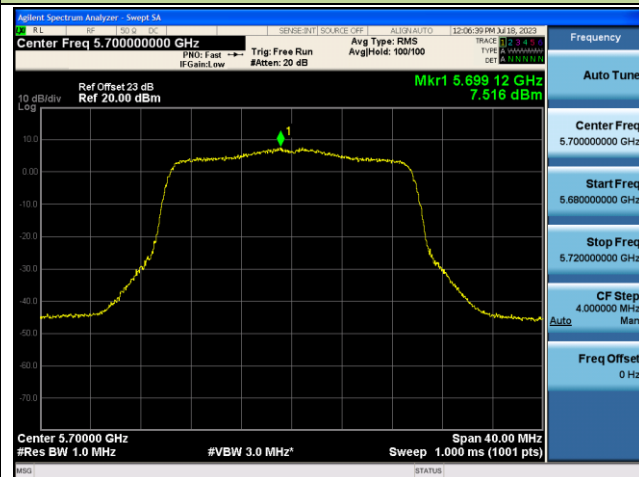

Channel 140 (5700MHz)