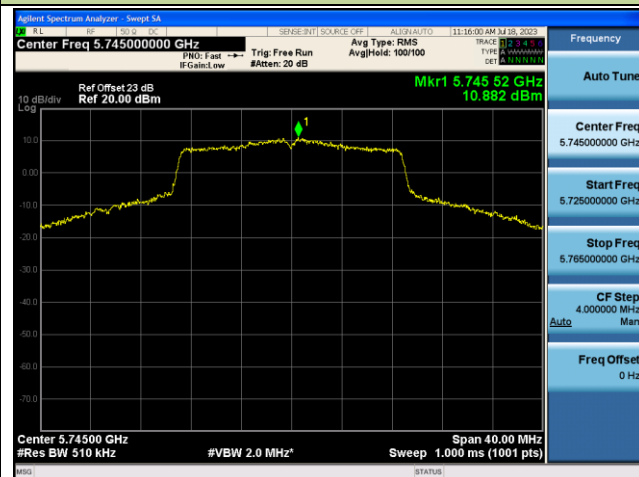

802.11ac-VHT20 Power Spectral Density - Ant 0

Channel 100 (5500MHz)

Channel 116 (5580MHz)

Channel 140 (5700MHz)

Channel 144 (5720MHz)

Channel 149 (5745MHz)

Channel 157 (5785MHz)

802.11ac-VHT20 Power Spectral Density - Ant 0