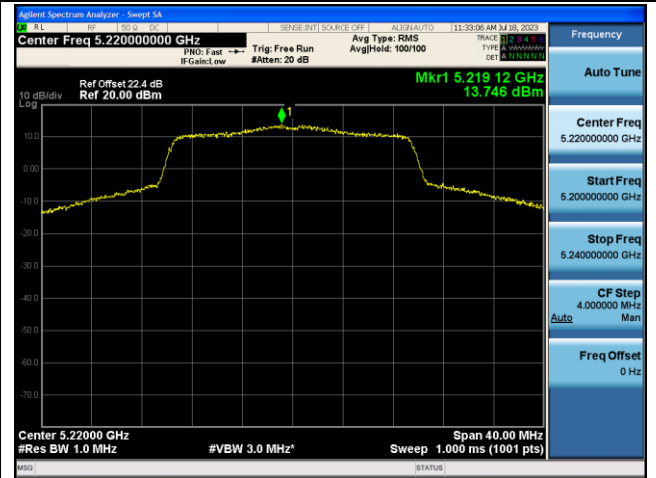

Channel 44 (5220MHz)