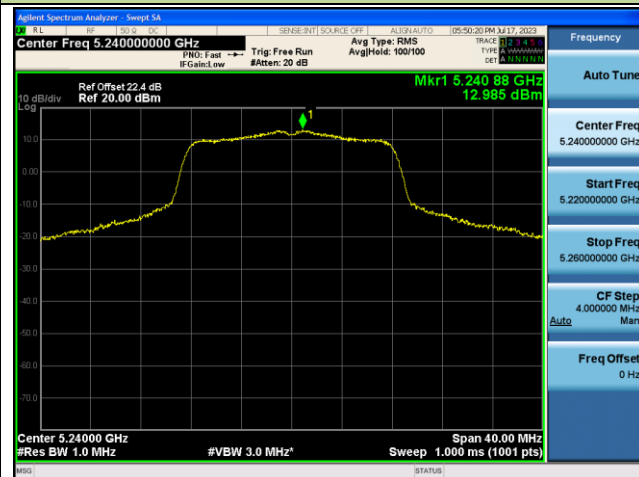

Channel 138 (5690MHz)

Channel 155 (5775MHz)

802.11ax-HE160 Power Spectral Density - Ant 0

Channel 50 (5250MHz)

Channel 114 (5570MHz)

802.11a Power Spectral Density - Ant 1

Channel 36 (5180MHz)

Channel 44 (5220MHz)

Channel 48 (5240MHz)

Channel 52 (5260MHz)

Channel 60 (5300MHz)

Channel 64 (5320MHz)