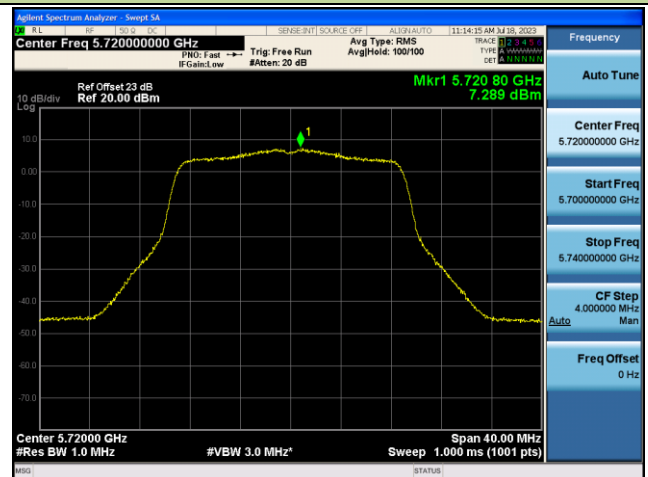

802.11ac-VHT20 Power Spectral Density - Ant 0

Channel 100 (5500MHz)

Channel 116 (5580MHz)

Channel 140 (5700MHz)

Channel 144 (5720MHz)

Channel 149 (5745MHz)

Channel 157 (5785MHz)

802.11ac-VHT20 Power Spectral Density - Ant 0