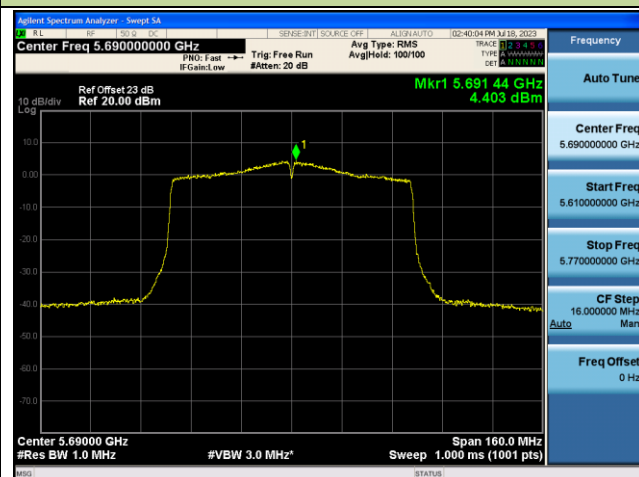

Channel 138 (5690MHz)