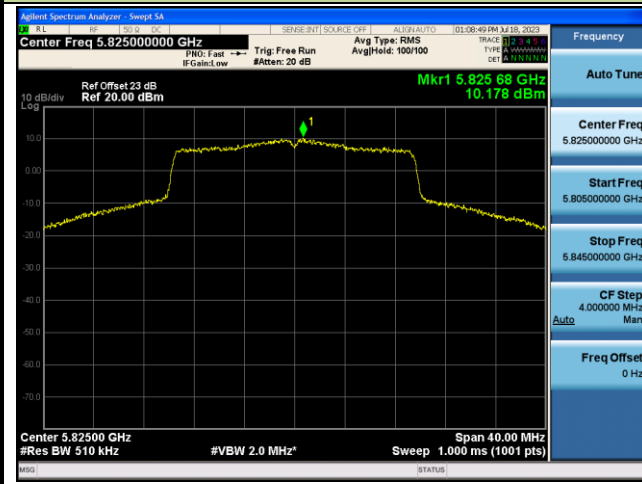

Channel 116 (5580MHz)

Channel 140 (5700MHz)

Channel 144 (5720MHz)

Channel 149 (5745MHz)

Channel 157 (5785MHz)

802.11ax-HE20 Power Spectral Density - Ant 0

Channel 165 (5825MHz)

802.11ax-HE40 Power Spectral Density - Ant 0