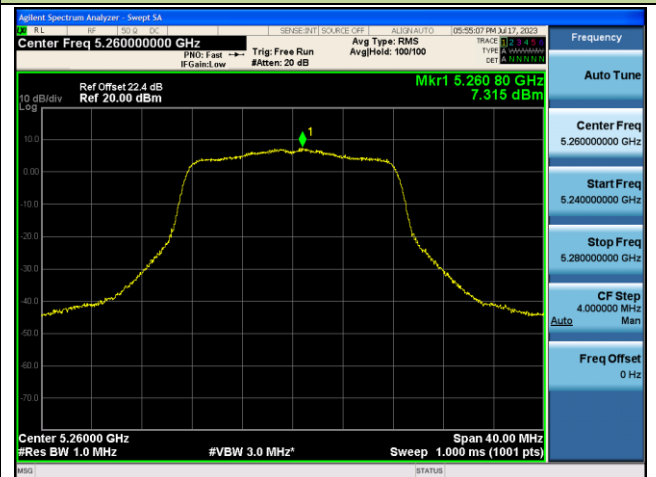

Channel 138 (5690MHz)

Channel 155 (5775MHz)

802.11ax-HE160 Power Spectral Density - Ant 0

Channel 50 (5250MHz)

Channel 114 (5570MHz)

802.11a Power Spectral Density - Ant 1

Channel 36 (5180MHz)

Channel 44 (5220MHz)

Channel 48 (5240MHz)

Channel 52 (5260MHz)

Channel 60 (5300MHz)

Channel 64 (5320MHz)