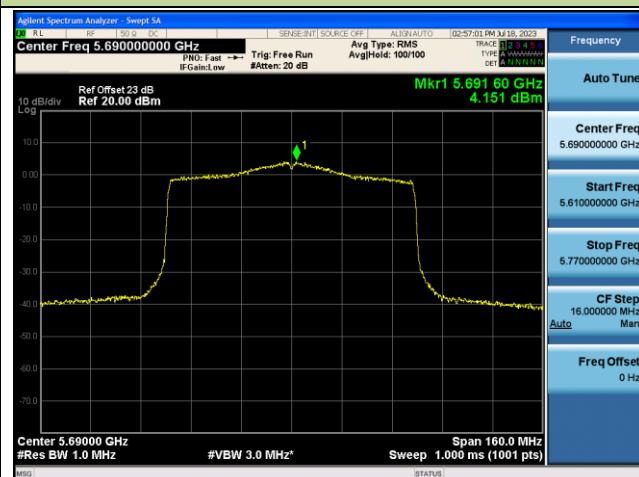

Channel 138 (5690MHz)