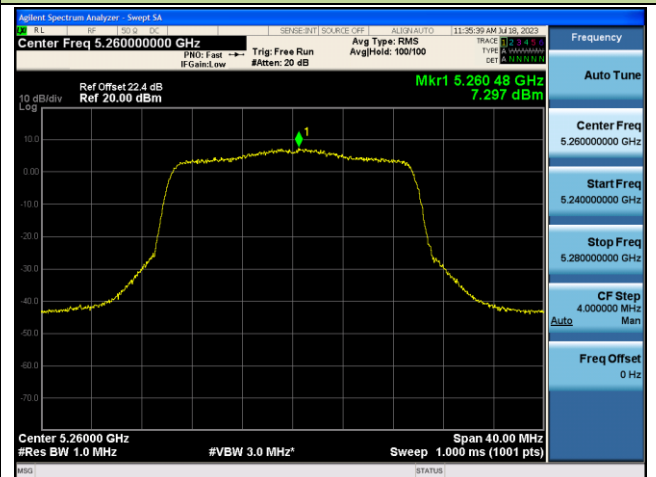

Channel 36 (5180MHz)

Channel 44 (5220MHz)

Channel 48 (5240MHz)

Channel 52 (5260MHz)

Channel 60 (5300MHz)

Channel 64 (5320MHz)

802.11ax-HE20 Power Spectral Density - Ant 0

Channel 100 (5500MHz)