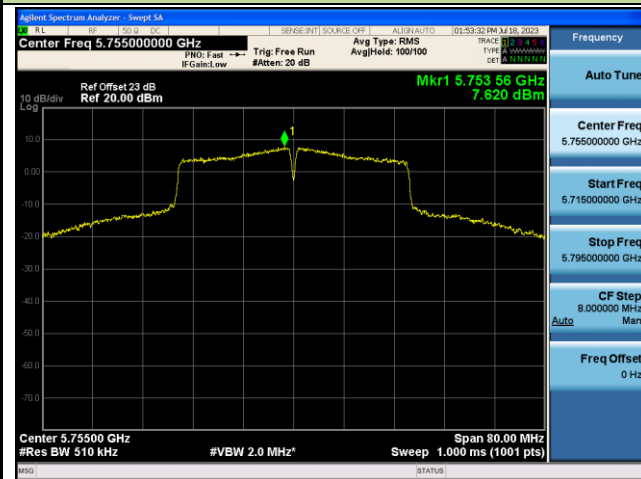

802.11ac-VHT40 Power Spectral Density - Ant 0

Channel 134 (5670MHz)

Channel 142 (5710MHz)

Channel 151 (5755MHz)

Channel 159 (5795MHz)

802.11ac-VHT80 Power Spectral Density - Ant 0

Channel 42 (5210MHz)

Channel 58 (5290MHz)

Channel 106 (5530MHz)

Channel 122 (5610MHz)

Channel 138 (5690MHz)

Channel 155 (5775MHz)

802.11ac-VHT160 Power Spectral Density - Ant 0

Channel 50 (5250MHz)

Channel 114 (5570MHz)

802.11ax-HE20 Power Spectral Density - Ant 0