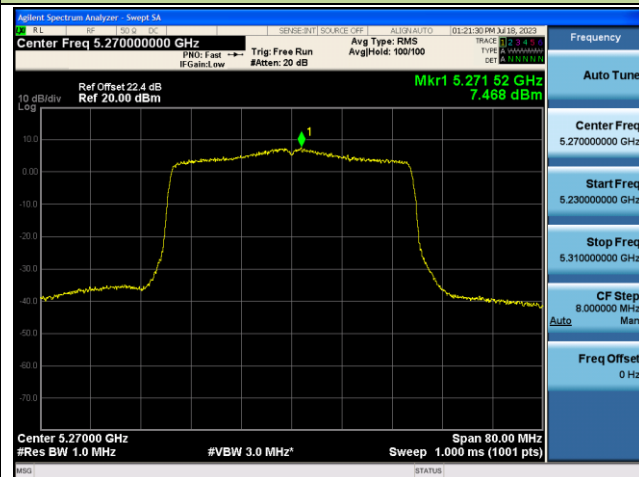

Channel 54 (5270MHz)