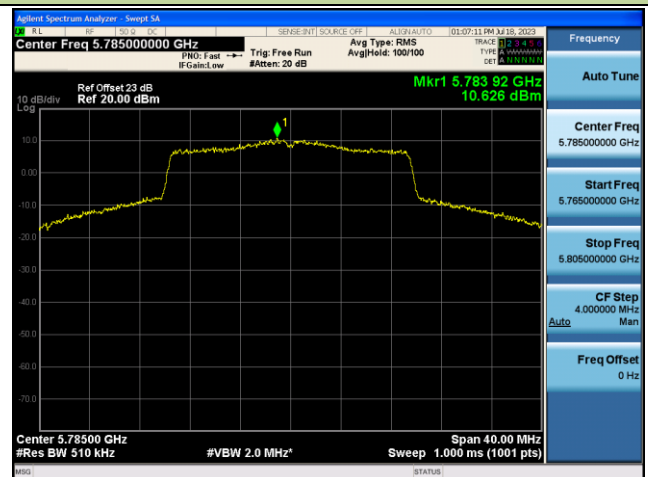

Channel 116 (5580MHz)

Channel 140 (5700MHz)

Channel 144 (5720MHz)

Channel 149 (5745MHz)

Channel 157 (5785MHz)

802.11ax-HE20 Power Spectral Density - Ant 0

Channel 165 (5825MHz)

802.11ax-HE40 Power Spectral Density - Ant 0