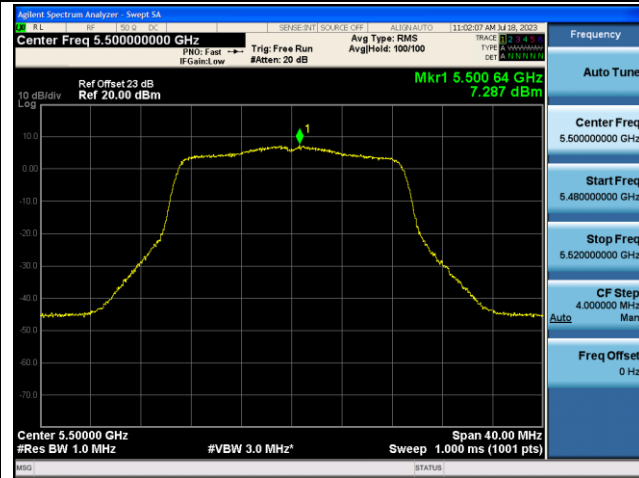

802.11ac-VHT20 Power Spectral Density - Ant 0

Channel 100 (5500MHz)

Channel 116 (5580MHz)

Channel 140 (5700MHz)

Channel 144 (5720MHz)

Channel 149 (5745MHz)

Channel 157 (5785MHz)

802.11ac-VHT20 Power Spectral Density - Ant 0

Channel 165 (5825MHz)

802.11ac-VHT40 Power Spectral Density - Ant 0

Channel 38 (5190MHz)

Channel 46 (5230MHz)

Channel 54 (5270MHz)

Channel 62 (5310MHz)

Channel 102 (5510MHz)

Channel 110 (5550MHz)