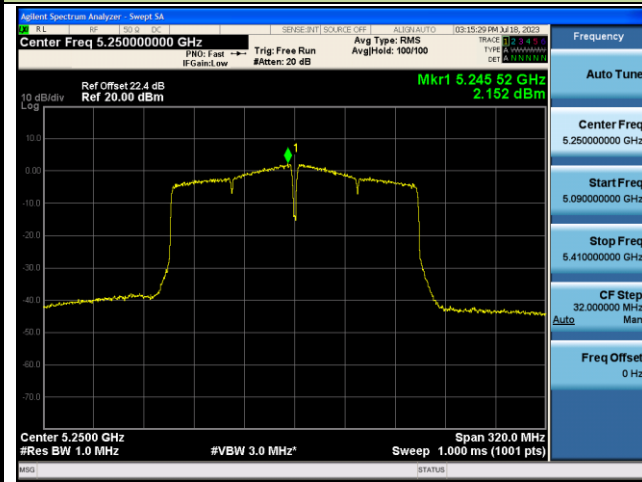

Channel 106 (5530MHz)

Channel 122 (5610MHz)

Channel 138 (5690MHz)

Channel 155 (5775MHz)

802.11ac-VHT160 Power Spectral Density - Ant 0

Channel 50 (5250MHz)

Channel 114 (5570MHz)

802.11ax-HE20 Power Spectral Density - Ant 0