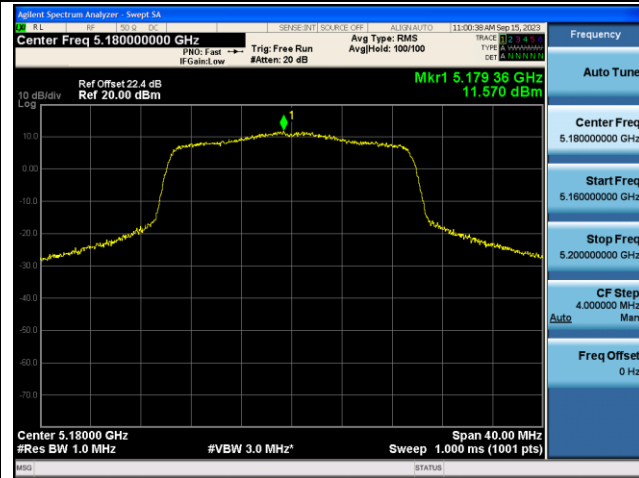

802.11ax-HE20 Power Spectral Density - Ant 0

Channel 36 (5180MHz)