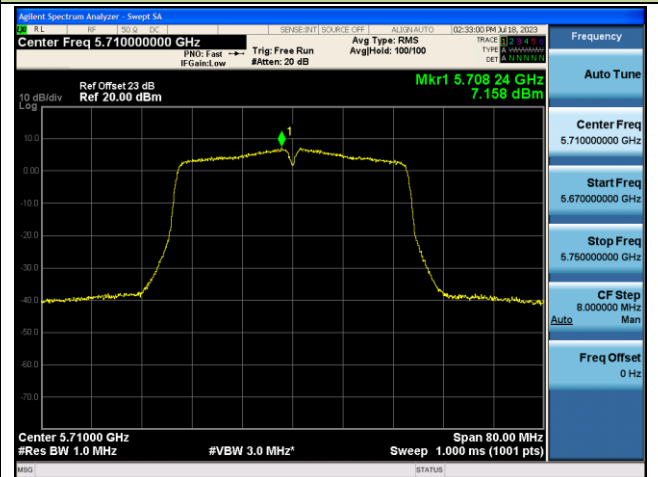

Channel 165 (5825MHz)

802.11ac-VHT40 Power Spectral Density - Ant 0

Channel 38 (5190MHz)

Channel 46 (5230MHz)

Channel 54 (5270MHz)

Channel 62 (5310MHz)

Channel 102 (5510MHz)

Channel 110 (5550MHz)

802.11ac-VHT40 Power Spectral Density - Ant 0

Channel 134 (5670MHz)

Channel 142 (5710MHz)

Channel 151 (5755MHz)

Channel 159 (5795MHz)

802.11ac-VHT80 Power Spectral Density - Ant 0

Channel 42 (5210MHz)

Channel 58 (5290MHz)