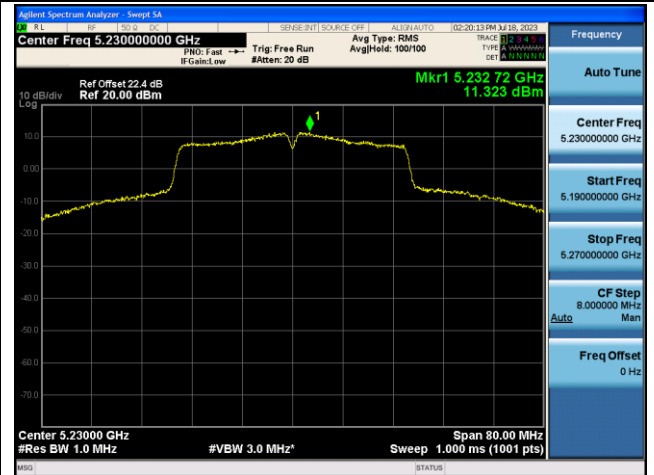

Channel 165 (5825MHz)

802.11ac-VHT40 Power Spectral Density - Ant 0

Channel 38 (5190MHz)

Channel 46 (5230MHz)

Channel 54 (5270MHz)

Channel 62 (5310MHz)

Channel 102 (5510MHz)

Channel 110 (5550MHz)

802.11ac-VHT40 Power Spectral Density - Ant 0

Channel 134 (5670MHz)

Channel 142 (5710MHz)

Channel 151 (5755MHz)

Channel 159 (5795MHz)

802.11ac-VHT80 Power Spectral Density - Ant 0

Channel 42 (5210MHz)

Channel 58 (5290MHz)