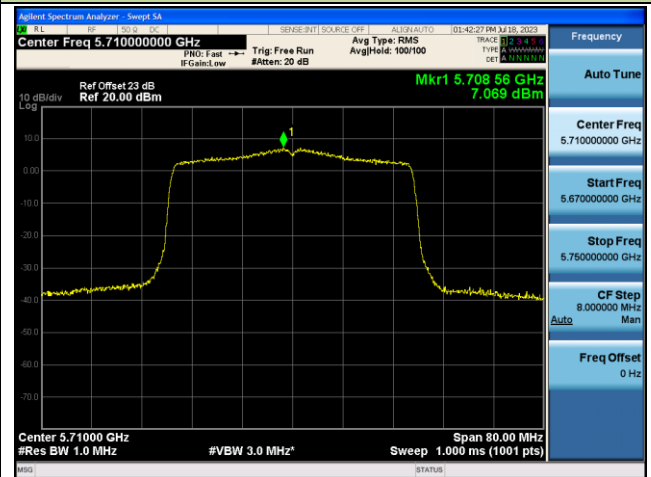

Channel 38 (5190MHz)

Channel 46 (5230MHz)

Channel 54 (5270MHz)

Channel 62 (5310MHz)

Channel 102 (5510MHz)

Channel 110 (5550MHz)

802.11ax-HE40 Power Spectral Density - Ant 0

Channel 134 (5670MHz)

Channel 142 (5710MHz)

Channel 151 (5755MHz)

Channel 159 (5795MHz)

802.11ax-HE80 Power Spectral Density - Ant 0

Channel 42 (5210MHz)

Channel 58 (5290MHz)

Channel 106 (5530MHz)

Channel 122 (5610MHz)