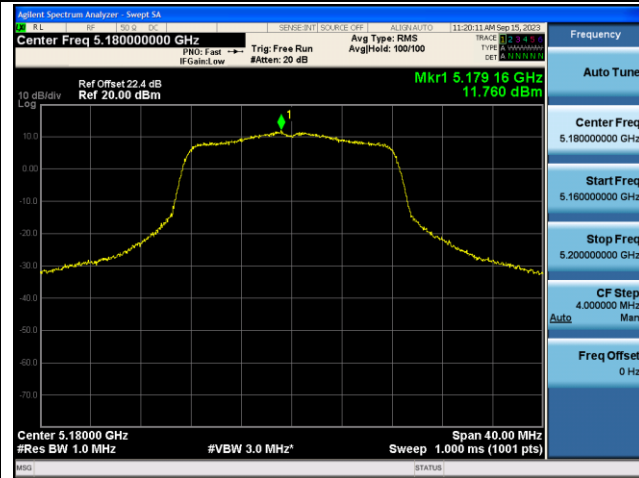

Channel 138 (5690MHz)

Channel 155 (5775MHz)

802.11ax-HE160 Power Spectral Density - Ant 0

Channel 50 (5250MHz)

Channel 114 (5570MHz)

802.11a Power Spectral Density - Ant 1

Channel 36 (5180MHz)

Channel 44 (5220MHz)

Channel 48 (5240MHz)

Channel 52 (5260MHz)

Channel 60 (5300MHz)

Channel 64 (5320MHz)