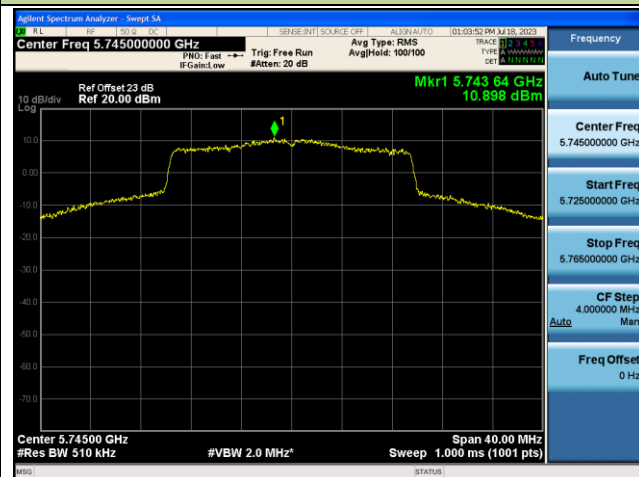

Channel 116 (5580MHz)

Channel 140 (5700MHz)

Channel 144 (5720MHz)

Channel 149 (5745MHz)

Channel 157 (5785MHz)

802.11ax-HE20 Power Spectral Density - Ant 0

Channel 165 (5825MHz)

802.11ax-HE40 Power Spectral Density - Ant 0