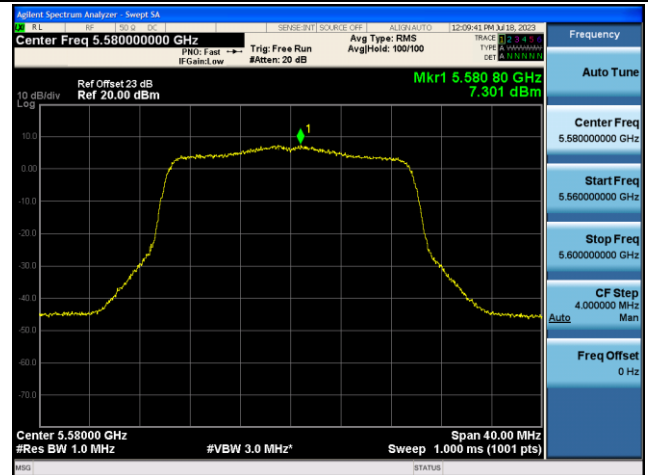

Channel 116 (5580MHz)