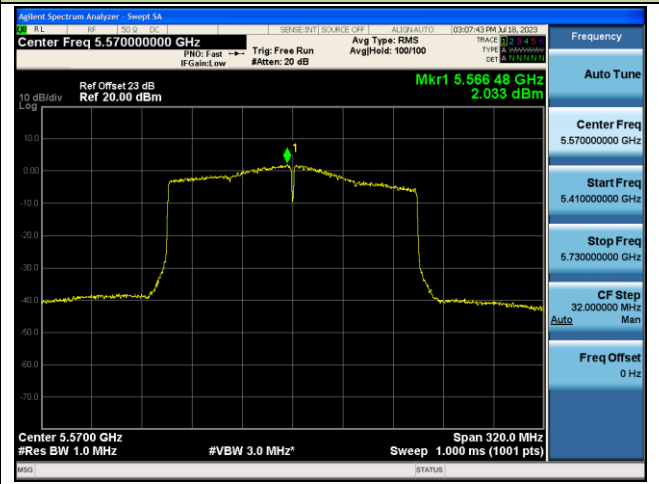

Channel 138 (5690MHz)

Channel 155 (5775MHz)

802.11ax-HE160 Power Spectral Density - Ant 0

Channel 50 (5250MHz)

Channel 114 (5570MHz)

802.11a Power Spectral Density - Ant 1

Channel 36 (5180MHz)

Channel 44 (5220MHz)

Channel 48 (5240MHz)

Channel 52 (5260MHz)

Channel 60 (5300MHz)

Channel 64 (5320MHz)