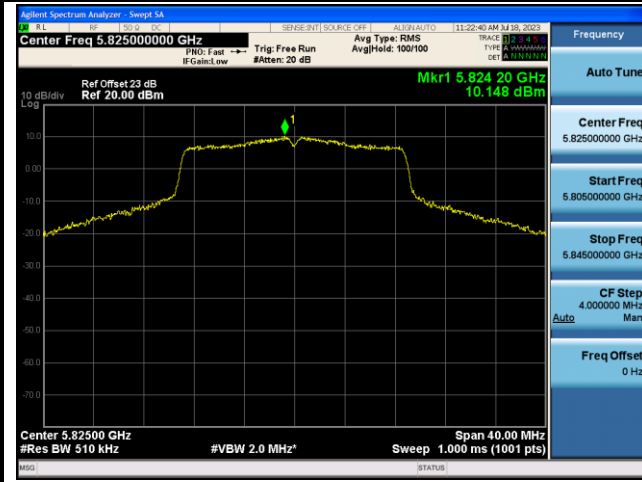

802.11ac-VHT20 Power Spectral Density - Ant 0

Channel 100 (5500MHz)

Channel 116 (5580MHz)

Channel 140 (5700MHz)

Channel 144 (5720MHz)

Channel 149 (5745MHz)

Channel 157 (5785MHz)

802.11ac-VHT20 Power Spectral Density - Ant 0

Channel 165 (5825MHz)

802.11ac-VHT40 Power Spectral Density - Ant 0

Channel 38 (5190MHz)

Channel 46 (5230MHz)

Channel 54 (5270MHz)

Channel 62 (5310MHz)

Channel 102 (5510MHz)

Channel 110 (5550MHz)