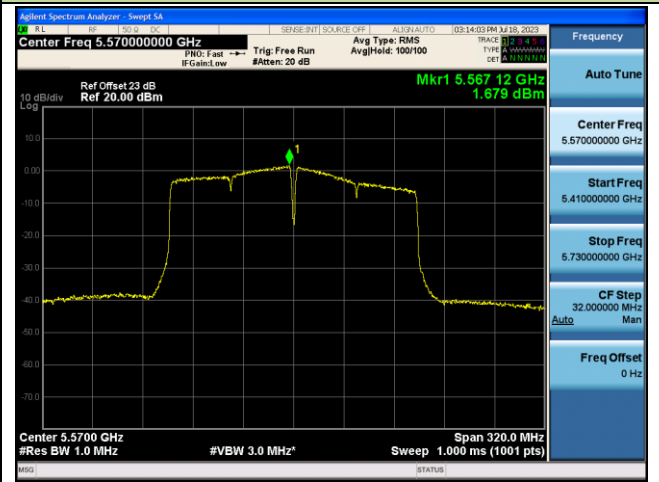

Channel 106 (5530MHz)

Channel 122 (5610MHz)

Channel 138 (5690MHz)

Channel 155 (5775MHz)

802.11ac-VHT160 Power Spectral Density - Ant 0

Channel 50 (5250MHz)

Channel 114 (5570MHz)

802.11ax-HE20 Power Spectral Density - Ant 0