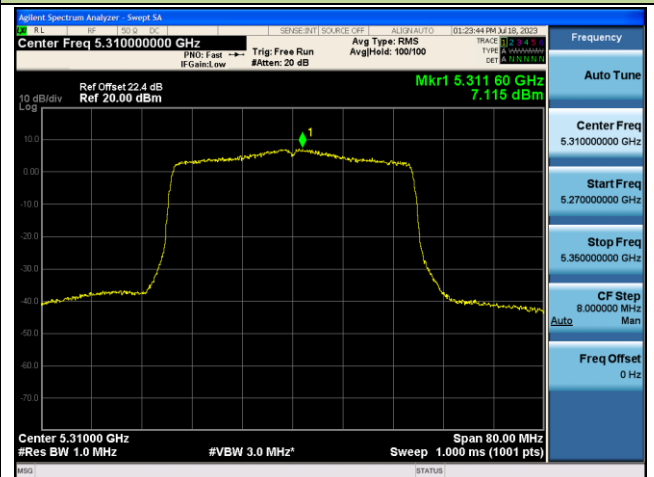

Channel 38 (5190MHz)

Channel 46 (5230MHz)

Channel 54 (5270MHz)

Channel 62 (5310MHz)

Channel 102 (5510MHz)

Channel 110 (5550MHz)

802.11ax-HE40 Power Spectral Density - Ant 0

Channel 134 (5670MHz)

Channel 142 (5710MHz)

Channel 151 (5755MHz)

Channel 159 (5795MHz)

802.11ax-HE80 Power Spectral Density - Ant 0

Channel 42 (5210MHz)

Channel 58 (5290MHz)

Channel 106 (5530MHz)

Channel 122 (5610MHz)