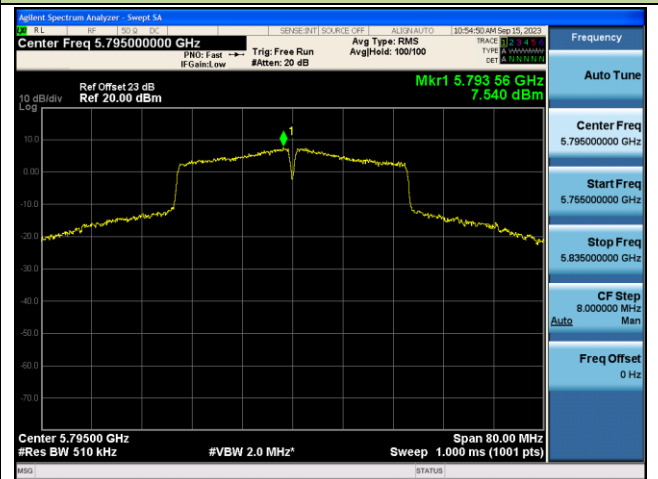

802.11ac-VHT40 Power Spectral Density - Ant 0

Channel 134 (5670MHz)

Channel 142 (5710MHz)

Channel 151 (5755MHz)

Channel 159 (5795MHz)

802.11ac-VHT80 Power Spectral Density - Ant 0

Channel 42 (5210MHz)

Channel 58 (5290MHz)

Channel 106 (5530MHz)

Channel 122 (5610MHz)

Channel 138 (5690MHz)

Channel 155 (5775MHz)

802.11ac-VHT160 Power Spectral Density - Ant 0

Channel 50 (5250MHz)

Channel 114 (5570MHz)

802.11ax-HE20 Power Spectral Density - Ant 0