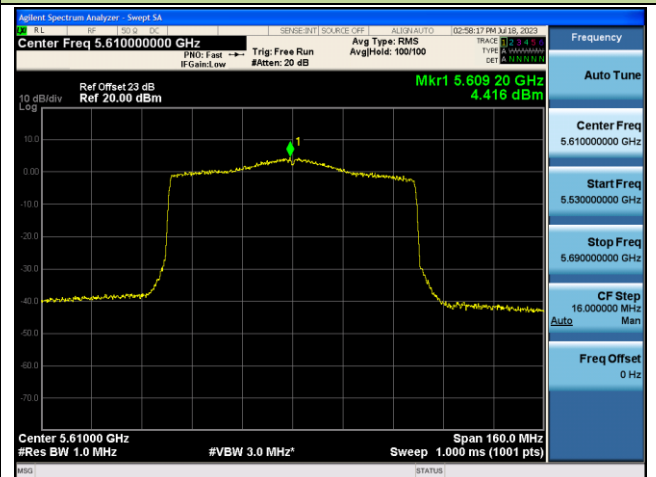

Channel 142 (5710MHz)

Channel 151 (5755MHz)

Channel 159 (5795MHz)

802.11ax-HE80 Power Spectral Density - Ant 0

Channel 42 (5210MHz)

Channel 58 (5290MHz)

Channel 106 (5530MHz)

Channel 122 (5610MHz)