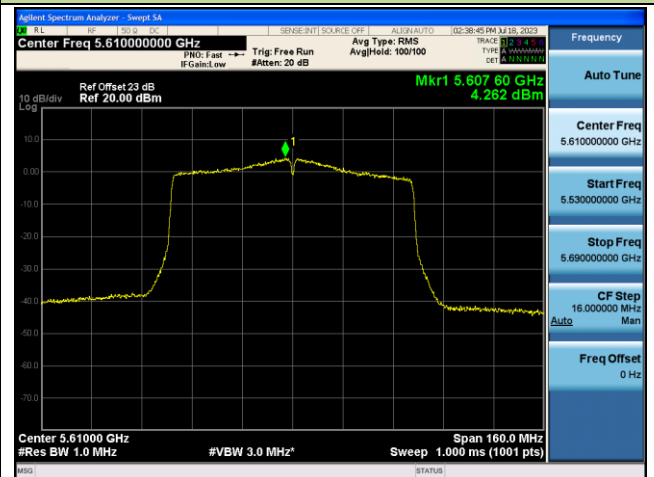

Channel 122 (5610MHz)