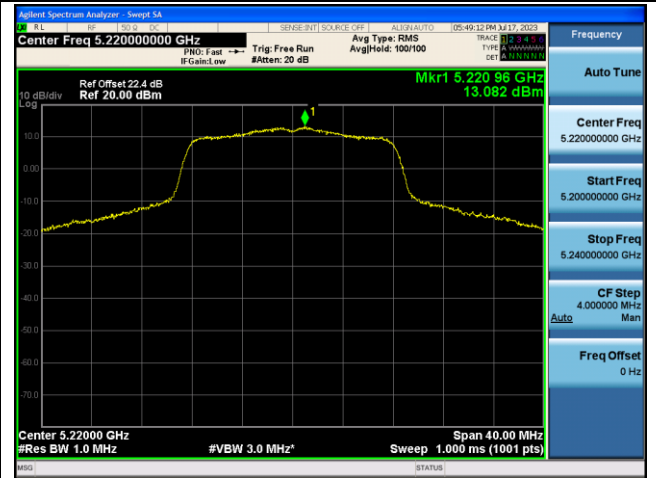

Channel 138 (5690MHz)

Channel 155 (5775MHz)

802.11ax-HE160 Power Spectral Density - Ant 0

Channel 50 (5250MHz)

Channel 114 (5570MHz)

802.11a Power Spectral Density - Ant 1

Channel 36 (5180MHz)

Channel 44 (5220MHz)

Channel 48 (5240MHz)

Channel 52 (5260MHz)

Channel 60 (5300MHz)

Channel 64 (5320MHz)