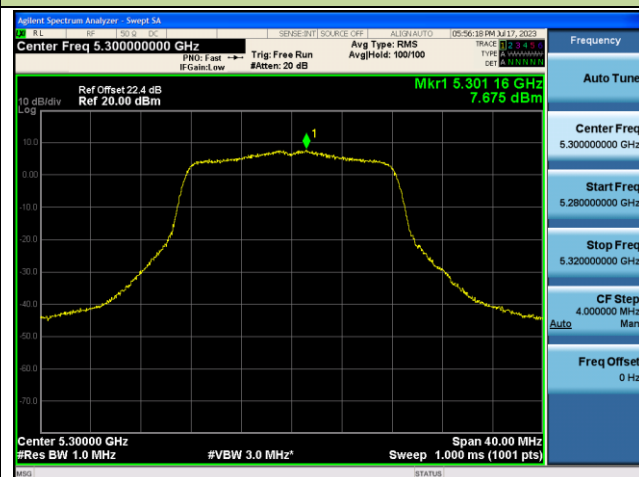

Channel 138 (5690MHz)

Channel 155 (5775MHz)

802.11ax-HE160 Power Spectral Density - Ant 0

Channel 50 (5250MHz)

Channel 114 (5570MHz)

802.11a Power Spectral Density - Ant 1

Channel 36 (5180MHz)

Channel 44 (5220MHz)

Channel 48 (5240MHz)

Channel 52 (5260MHz)

Channel 60 (5300MHz)

Channel 64 (5320MHz)