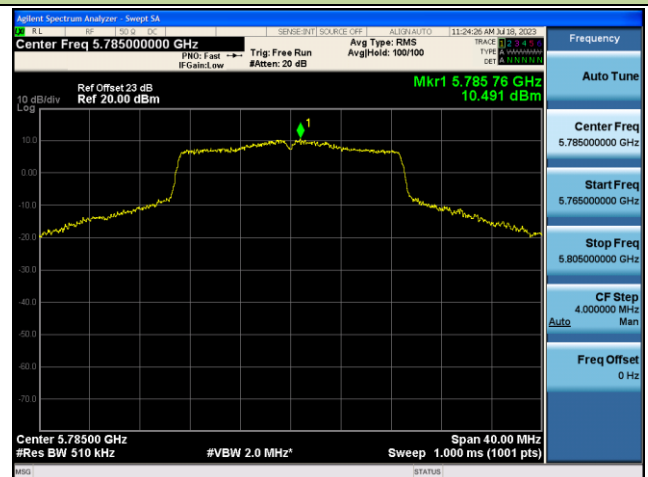

802.11ac-VHT20 Power Spectral Density - Ant 0

Channel 100 (5500MHz)

Channel 116 (5580MHz)

Channel 140 (5700MHz)

Channel 144 (5720MHz)

Channel 149 (5745MHz)

Channel 157 (5785MHz)

802.11ac-VHT20 Power Spectral Density - Ant 0

Channel 165 (5825MHz)

802.11ac-VHT40 Power Spectral Density - Ant 0

Channel 38 (5190MHz)

Channel 46 (5230MHz)

Channel 54 (5270MHz)

Channel 62 (5310MHz)

Channel 102 (5510MHz)

Channel 110 (5550MHz)