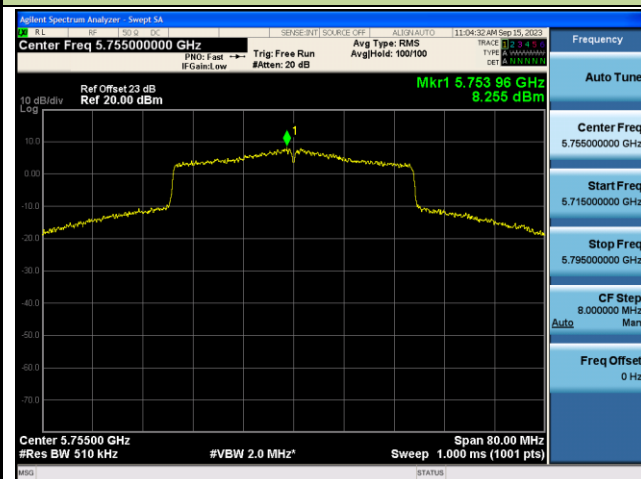

Channel 151 (5755MHz)