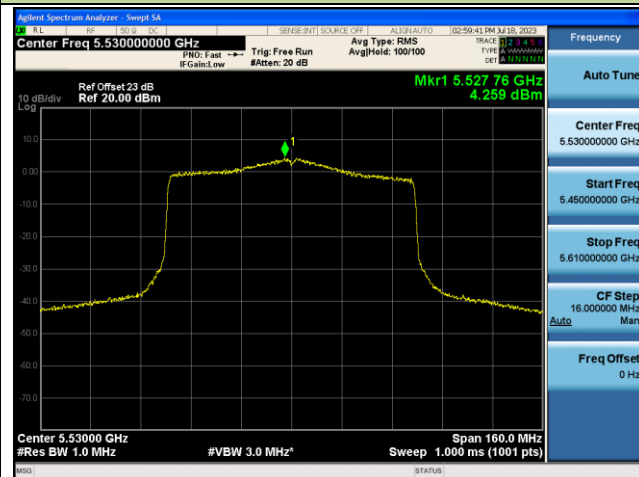

Channel 142 (5710MHz)

Channel 151 (5755MHz)

Channel 159 (5795MHz)

802.11ax-HE80 Power Spectral Density - Ant 0

Channel 42 (5210MHz)

Channel 58 (5290MHz)

Channel 106 (5530MHz)

Channel 122 (5610MHz)