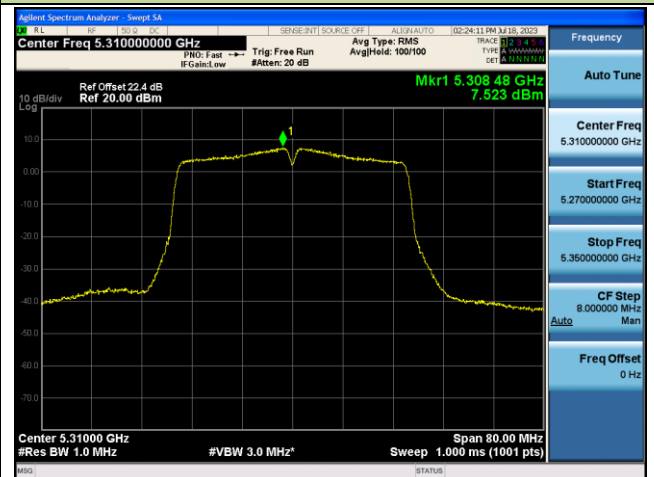

Channel 165 (5825MHz)

802.11ac-VHT40 Power Spectral Density - Ant 0

Channel 38 (5190MHz)

Channel 46 (5230MHz)

Channel 54 (5270MHz)

Channel 62 (5310MHz)

Channel 102 (5510MHz)

Channel 110 (5550MHz)

802.11ac-VHT40 Power Spectral Density - Ant 0

Channel 134 (5670MHz)

Channel 142 (5710MHz)

Channel 151 (5755MHz)

Channel 159 (5795MHz)

802.11ac-VHT80 Power Spectral Density - Ant 0

Channel 42 (5210MHz)

Channel 58 (5290MHz)