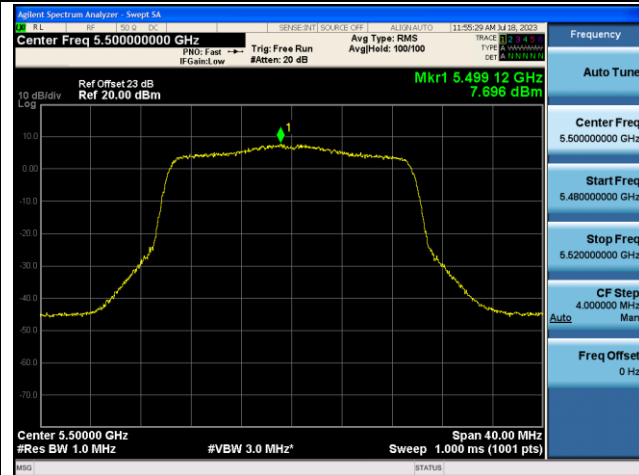

Channel 36 (5180MHz)

Channel 44 (5220MHz)

Channel 48 (5240MHz)

Channel 52 (5260MHz)

Channel 60 (5300MHz)

Channel 64 (5320MHz)

802.11ax-HE20 Power Spectral Density - Ant 0

Channel 100 (5500MHz)