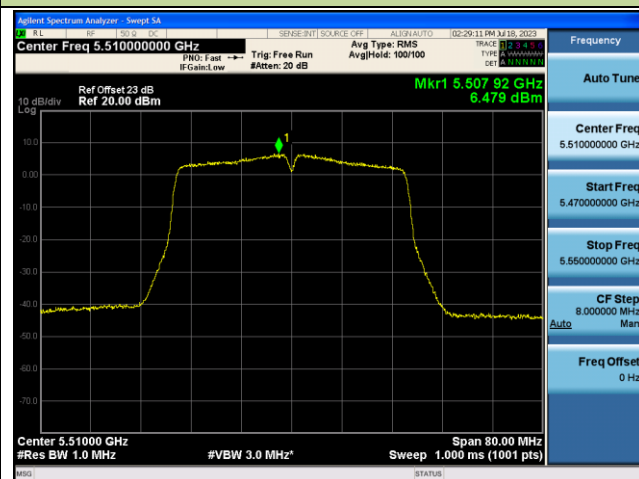

Channel 165 (5825MHz)

802.11ac-VHT40 Power Spectral Density - Ant 0

Channel 38 (5190MHz)

Channel 46 (5230MHz)

Channel 54 (5270MHz)

Channel 62 (5310MHz)

Channel 102 (5510MHz)

Channel 110 (5550MHz)

802.11ac-VHT40 Power Spectral Density - Ant 0

Channel 134 (5670MHz)

Channel 142 (5710MHz)

Channel 151 (5755MHz)

Channel 159 (5795MHz)

802.11ac-VHT80 Power Spectral Density - Ant 0

Channel 42 (5210MHz)

Channel 58 (5290MHz)