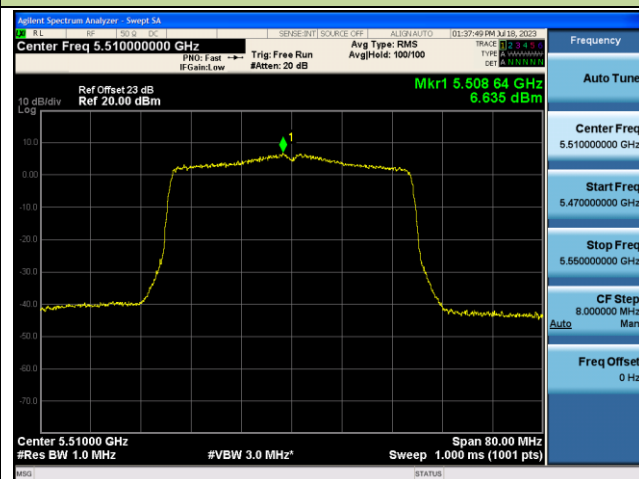

Channel 38 (5190MHz)

Channel 46 (5230MHz)

Channel 54 (5270MHz)

Channel 62 (5310MHz)

Channel 102 (5510MHz)

Channel 110 (5550MHz)

802.11ax-HE40 Power Spectral Density - Ant 0

Channel 134 (5670MHz)