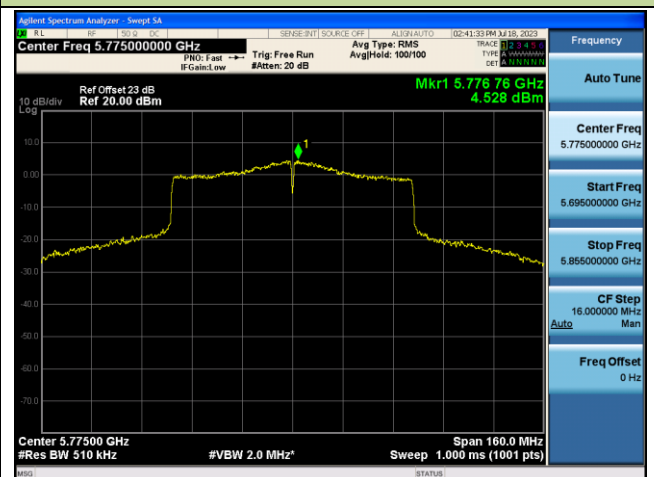

Channel 106 (5530MHz)

Channel 122 (5610MHz)

Channel 138 (5690MHz)

Channel 155 (5775MHz)

802.11ac-VHT160 Power Spectral Density - Ant 0

Channel 50 (5250MHz)

Channel 114 (5570MHz)

802.11ax-HE20 Power Spectral Density - Ant 0