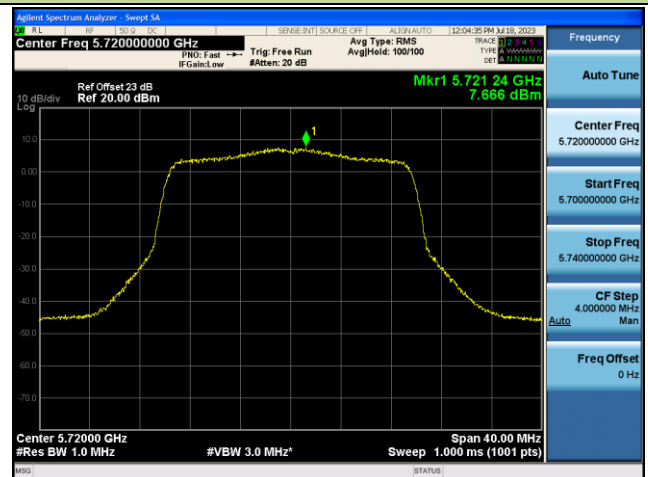

Channel 144 (5720MHz)