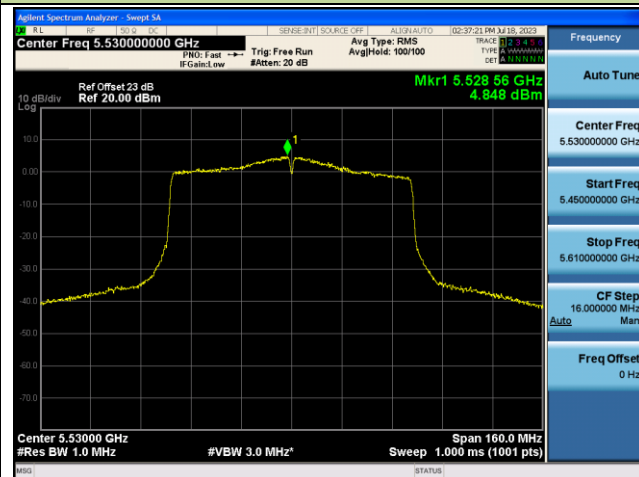

802.11ac-VHT40 Power Spectral Density - Ant 0

Channel 134 (5670MHz)

Channel 142 (5710MHz)

Channel 151 (5755MHz)

Channel 159 (5795MHz)

802.11ac-VHT80 Power Spectral Density - Ant 0

Channel 42 (5210MHz)

Channel 58 (5290MHz)

Channel 106 (5530MHz)

Channel 122 (5610MHz)

Channel 138 (5690MHz)

Channel 155 (5775MHz)

802.11ac-VHT160 Power Spectral Density - Ant 0

Channel 50 (5250MHz)

Channel 114 (5570MHz)

802.11ax-HE20 Power Spectral Density - Ant 0