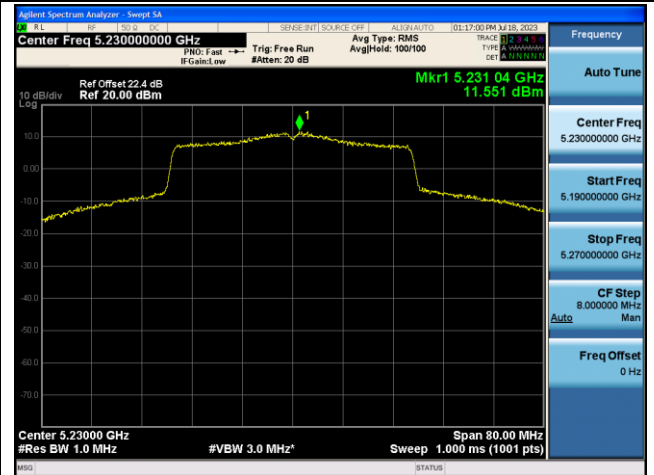

Channel 46 (5230MHz)