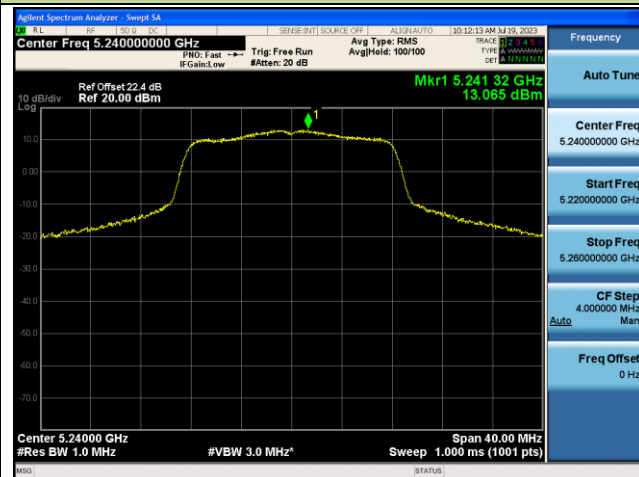

Channel 114 (5570MHz)

802.11a Power Spectral Density - Ant 1

Channel 36 (5180MHz)

Channel 44 (5220MHz)

Channel 48 (5240MHz)

Channel 52 (5260MHz)

Channel 60 (5300MHz)

Channel 64 (5320MHz)