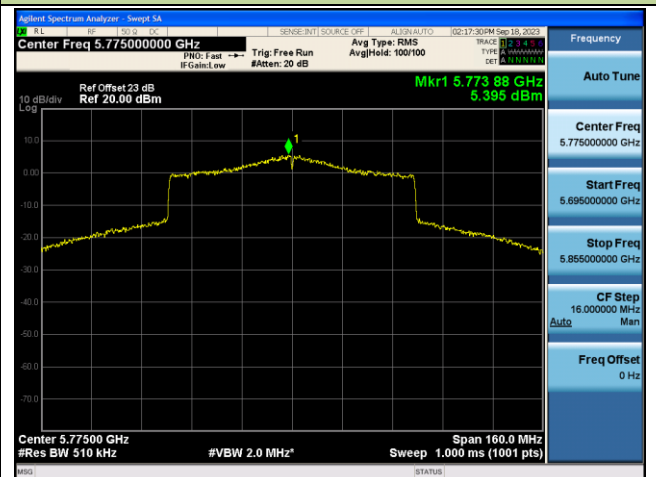

Channel 42 (5210MHz)

Channel 58 (5290MHz)

Channel 106 (5530MHz)

Channel 122 (5610MHz)

Channel 138 (5690MHz)

Channel 155 (5775MHz)

802.11ax-HE160 Power Spectral Density - Ant 0

Channel 50 (5250MHz)

Channel 114 (5570MHz)

802.11a Power Spectral Density - Ant 1

Channel 36 (5180MHz)

Channel 44 (5220MHz)

Channel 48 (5240MHz)

Channel 52 (5260MHz)

Channel 60 (5300MHz)

Channel 64 (5320MHz)