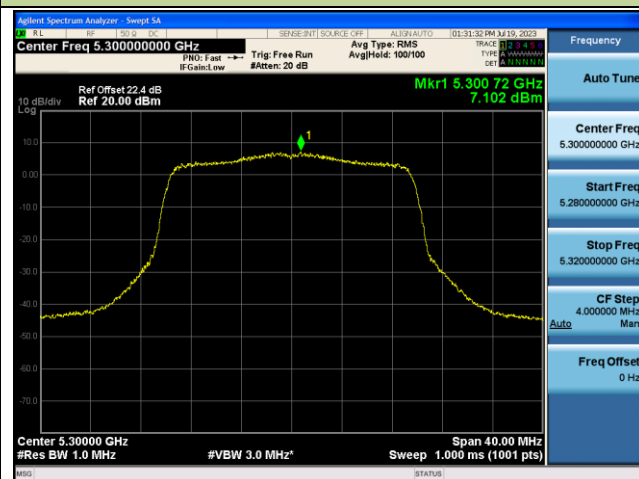

Channel 114 (5570MHz)

802.11ax-HE20 Power Spectral Density - Ant 0

Channel 36 (5180MHz)

Channel 44 (5220MHz)

Channel 48 (5240MHz)

Channel 52 (5260MHz)

Channel 60 (5300MHz)

Channel 64 (5320MHz)