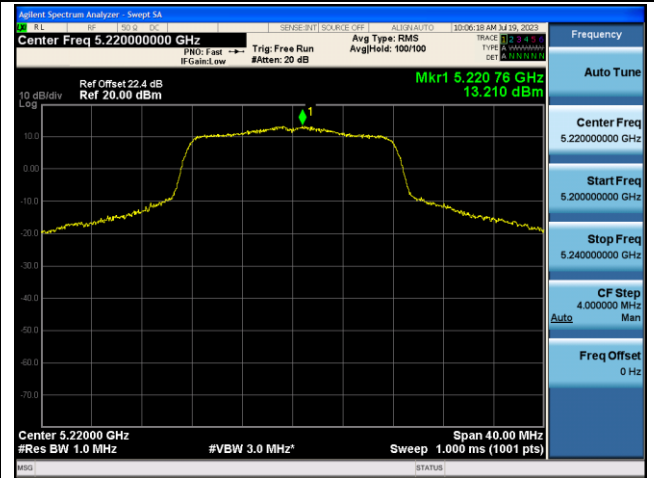

Channel 114 (5570MHz)

802.11a Power Spectral Density - Ant 1

Channel 36 (5180MHz)

Channel 44 (5220MHz)

Channel 48 (5240MHz)

Channel 52 (5260MHz)

Channel 60 (5300MHz)

Channel 64 (5320MHz)