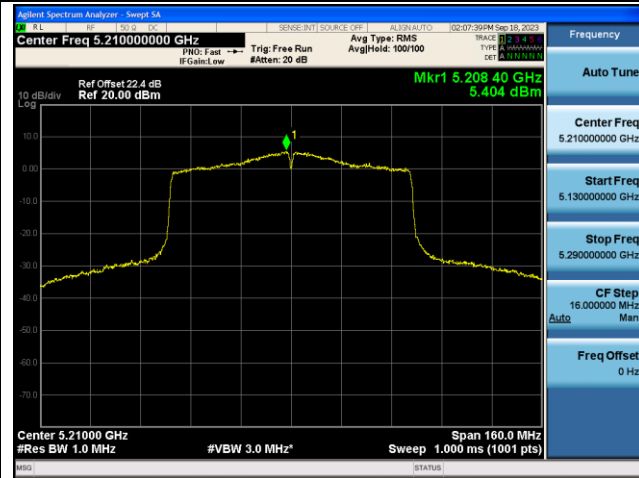

802.11ac-VHT40 Power Spectral Density - Ant 0

Channel 38 (5190MHz)

Channel 46 (5230MHz)

Channel 54 (5270MHz)

Channel 62 (5310MHz)

Channel 102 (5510MHz)

Channel 110 (5550MHz)

802.11ac-VHT80 Power Spectral Density - Ant 0

Channel 42 (5210MHz)

Channel 58 (5290MHz)

Channel 106 (5530MHz)

Channel 122 (5610MHz)

Channel 138 (5690MHz)

Channel 155 (5775MHz)

802.11ac-VHT160 Power Spectral Density - Ant 0

Channel 50 (5250MHz)