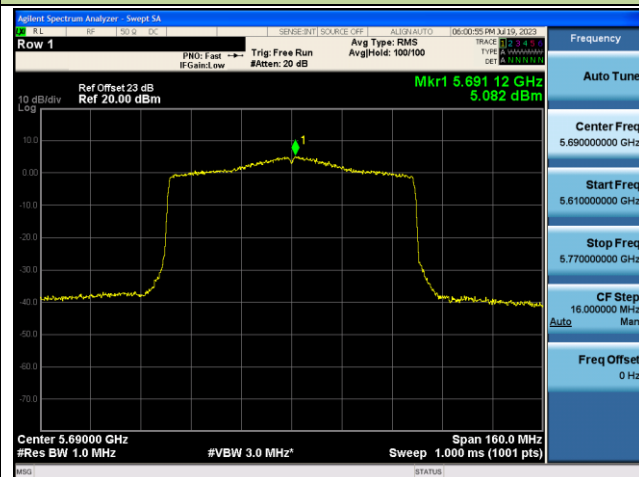

Channel 42 (5210MHz)

Channel 58 (5290MHz)

Channel 106 (5530MHz)

Channel 122 (5610MHz)

Channel 138 (5690MHz)

Channel 155 (5775MHz)

802.11ax-HE160 Power Spectral Density - Ant 0

Channel 50 (5250MHz)

Channel 114 (5570MHz)

802.11a Power Spectral Density - Ant 1

Channel 36 (5180MHz)

Channel 44 (5220MHz)

Channel 48 (5240MHz)

Channel 52 (5260MHz)

Channel 60 (5300MHz)

Channel 64 (5320MHz)