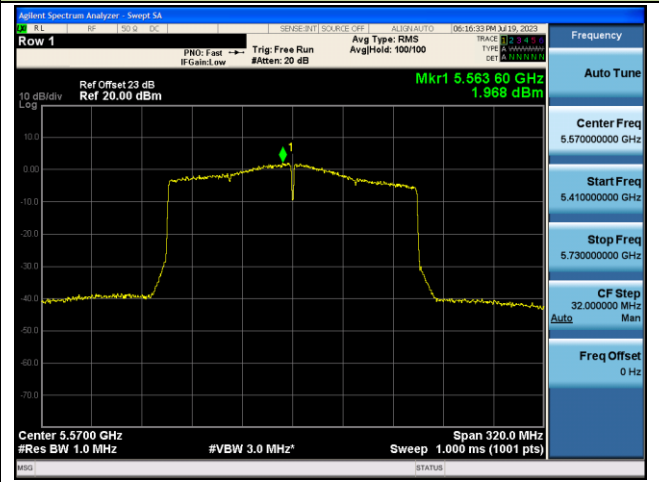

Channel 42 (5210MHz)

Channel 58 (5290MHz)

Channel 106 (5530MHz)

Channel 122 (5610MHz)

Channel 138 (5690MHz)

Channel 155 (5775MHz)

802.11ax-HE160 Power Spectral Density - Ant 0

Channel 50 (5250MHz)

Channel 114 (5570MHz)

802.11a Power Spectral Density - Ant 1

Channel 36 (5180MHz)

Channel 44 (5220MHz)

Channel 48 (5240MHz)

Channel 52 (5260MHz)

Channel 60 (5300MHz)

Channel 64 (5320MHz)