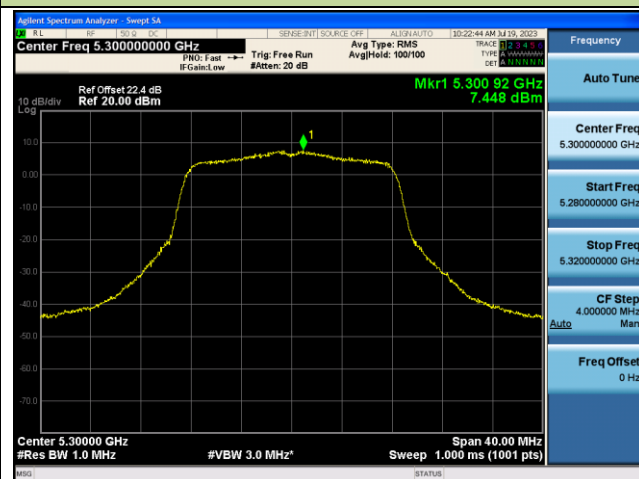

Channel 114 (5570MHz)

802.11a Power Spectral Density - Ant 1

Channel 36 (5180MHz)

Channel 44 (5220MHz)

Channel 48 (5240MHz)

Channel 52 (5260MHz)

Channel 60 (5300MHz)

Channel 64 (5320MHz)