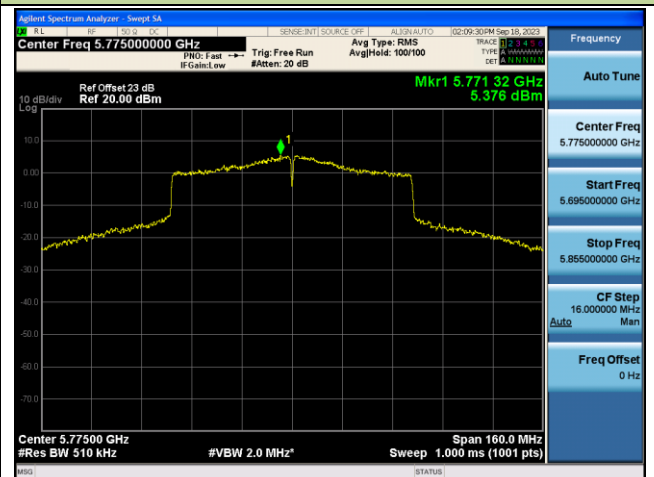

Channel 42 (5210MHz)

Channel 58 (5290MHz)

Channel 106 (5530MHz)

Channel 122 (5610MHz)

Channel 138 (5690MHz)

Channel 155 (5775MHz)

802.11ac-VHT160 Power Spectral Density - Ant 0

Channel 50 (5250MHz)

Channel 114 (5570MHz)

802.11ax-HE20 Power Spectral Density - Ant 0

Channel 36 (5180MHz)

Channel 44 (5220MHz)

Channel 48 (5240MHz)

Channel 52 (5260MHz)

Channel 60 (5300MHz)

Channel 64 (5320MHz)