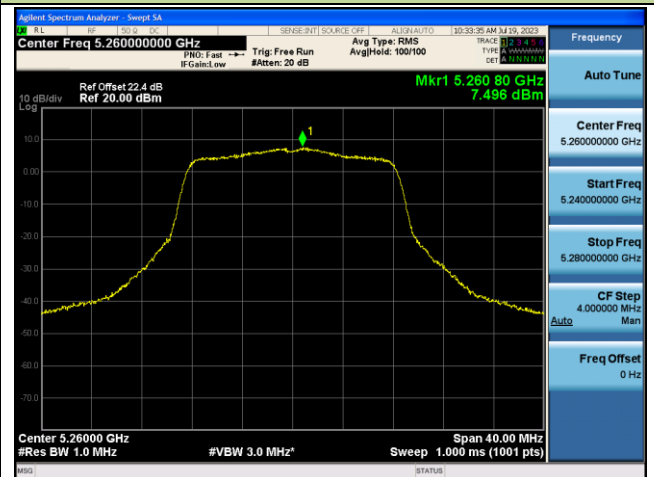

Channel 114 (5570MHz)

802.11a Power Spectral Density - Ant 1

Channel 36 (5180MHz)

Channel 44 (5220MHz)

Channel 48 (5240MHz)

Channel 52 (5260MHz)

Channel 60 (5300MHz)

Channel 64 (5320MHz)