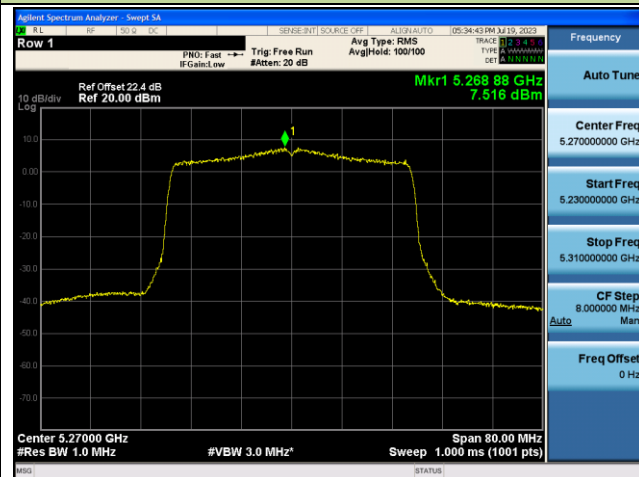

802.11ax-HE40 Power Spectral Density - Ant 0

Channel 38 (5190MHz)

Channel 46 (5230MHz)

Channel 54 (5270MHz)

Channel 62 (5310MHz)

Channel 102 (5510MHz)

Channel 110 (5550MHz)

802.11ax-HE80 Power Spectral Density - Ant 0