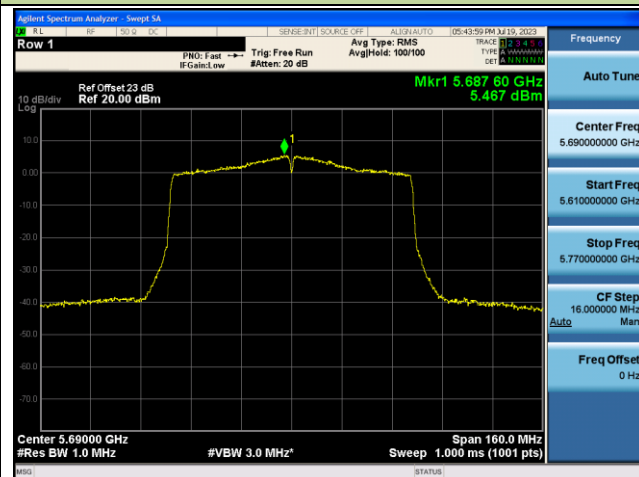

Channel 42 (5210MHz)

Channel 58 (5290MHz)

Channel 106 (5530MHz)

Channel 122 (5610MHz)

Channel 138 (5690MHz)

Channel 155 (5775MHz)

802.11ac-VHT160 Power Spectral Density - Ant 0

Channel 50 (5250MHz)

Channel 114 (5570MHz)

802.11ax-HE20 Power Spectral Density - Ant 0

Channel 36 (5180MHz)

Channel 44 (5220MHz)

Channel 48 (5240MHz)

Channel 52 (5260MHz)

Channel 60 (5300MHz)

Channel 64 (5320MHz)