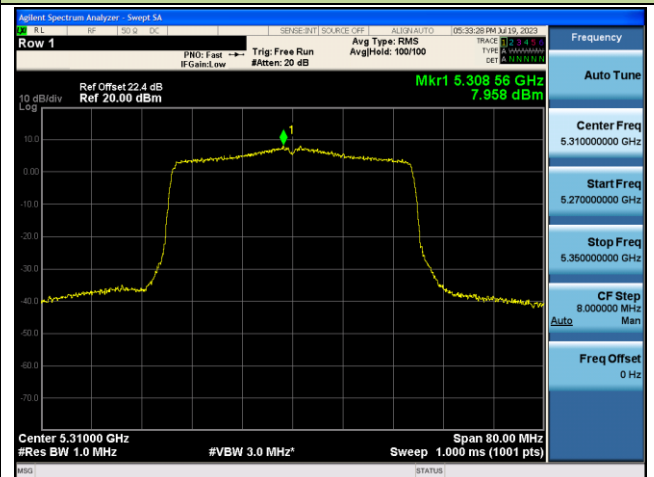

802.11ax-HE40 Power Spectral Density - Ant 0

Channel 38 (5190MHz)

Channel 46 (5230MHz)

Channel 54 (5270MHz)

Channel 62 (5310MHz)

Channel 102 (5510MHz)

Channel 110 (5550MHz)

802.11ax-HE80 Power Spectral Density - Ant 0