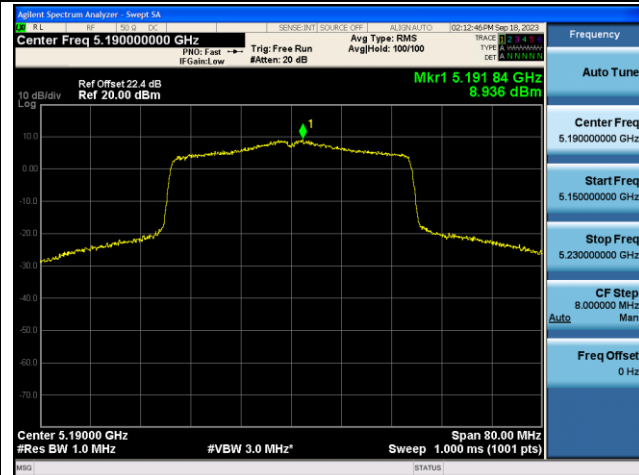

802.11ax-HE40 Power Spectral Density - Ant 0

Channel 38 (5190MHz)