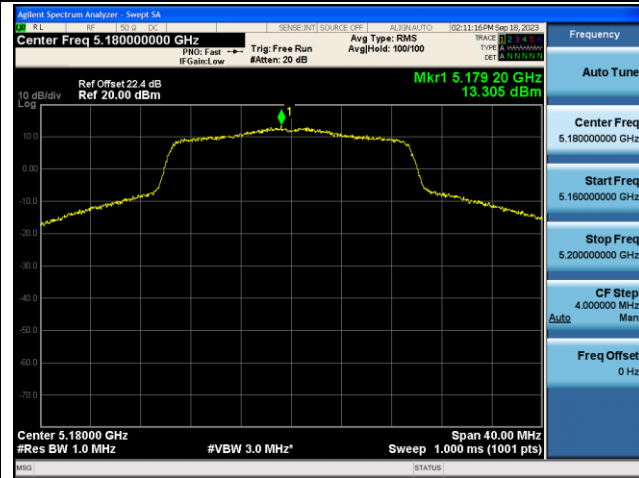

Channel 42 (5210MHz)

Channel 58 (5290MHz)

Channel 106 (5530MHz)

Channel 122 (5610MHz)

Channel 138 (5690MHz)

Channel 155 (5775MHz)

802.11ac-VHT160 Power Spectral Density - Ant 0

Channel 50 (5250MHz)

Channel 114 (5570MHz)

802.11ax-HE20 Power Spectral Density - Ant 0

Channel 36 (5180MHz)

Channel 44 (5220MHz)

Channel 48 (5240MHz)

Channel 52 (5260MHz)

Channel 60 (5300MHz)

Channel 64 (5320MHz)