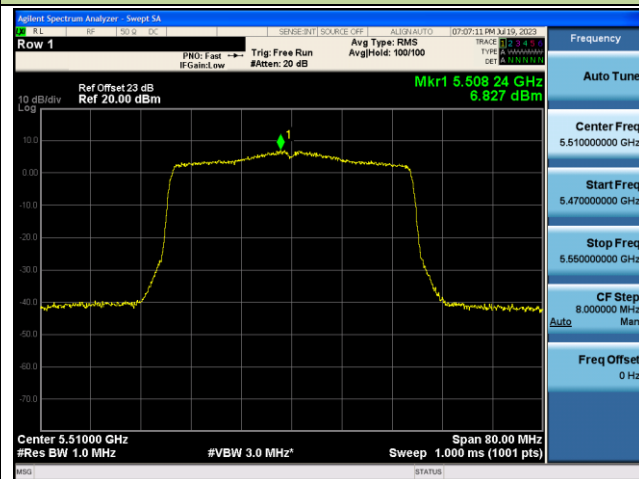

802.11ac-VHT40 Power Spectral Density - Ant 0

Channel 38 (5190MHz)

Channel 46 (5230MHz)

Channel 54 (5270MHz)

Channel 62 (5310MHz)

Channel 102 (5510MHz)

Channel 110 (5550MHz)

802.11ac-VHT80 Power Spectral Density - Ant 0

Channel 42 (5210MHz)

Channel 58 (5290MHz)

Channel 106 (5530MHz)

Channel 122 (5610MHz)

Channel 138 (5690MHz)

Channel 155 (5775MHz)

802.11ac-VHT160 Power Spectral Density - Ant 0

Channel 50 (5250MHz)