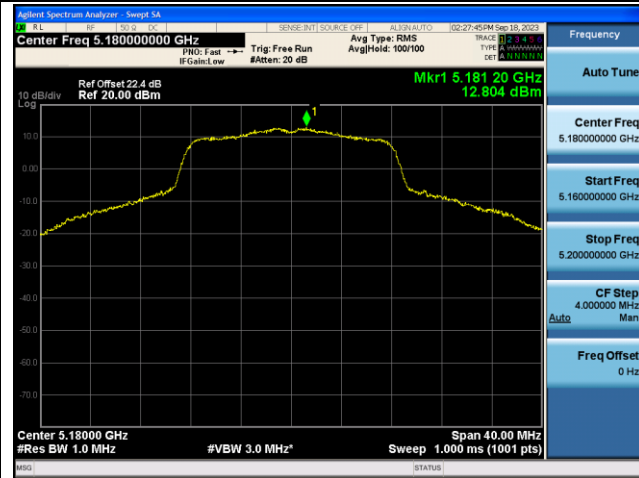

Channel 42 (5210MHz)

Channel 58 (5290MHz)

Channel 106 (5530MHz)

Channel 122 (5610MHz)

Channel 138 (5690MHz)

Channel 155 (5775MHz)

802.11ax-HE160 Power Spectral Density - Ant 0

Channel 50 (5250MHz)

Channel 114 (5570MHz)

802.11a Power Spectral Density - Ant 1

Channel 36 (5180MHz)

Channel 44 (5220MHz)

Channel 48 (5240MHz)

Channel 52 (5260MHz)

Channel 60 (5300MHz)

Channel 64 (5320MHz)