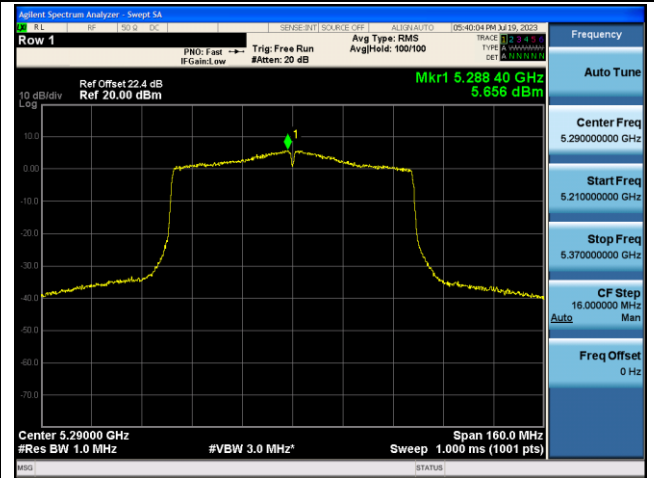

802.11ac-VHT40 Power Spectral Density - Ant 0

Channel 38 (5190MHz)

Channel 46 (5230MHz)

Channel 54 (5270MHz)

Channel 62 (5310MHz)

Channel 102 (5510MHz)

Channel 110 (5550MHz)

802.11ac-VHT80 Power Spectral Density - Ant 0

Channel 42 (5210MHz)

Channel 58 (5290MHz)

Channel 106 (5530MHz)

Channel 122 (5610MHz)

Channel 138 (5690MHz)

Channel 155 (5775MHz)

802.11ac-VHT160 Power Spectral Density - Ant 0

Channel 50 (5250MHz)