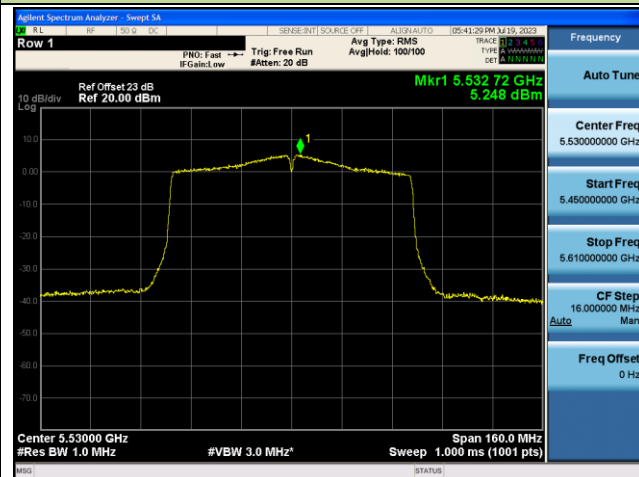

802.11ac-VHT40 Power Spectral Density - Ant 0

Channel 38 (5190MHz)

Channel 46 (5230MHz)

Channel 54 (5270MHz)

Channel 62 (5310MHz)

Channel 102 (5510MHz)

Channel 110 (5550MHz)

802.11ac-VHT80 Power Spectral Density - Ant 0

Channel 42 (5210MHz)

Channel 58 (5290MHz)

Channel 106 (5530MHz)

Channel 122 (5610MHz)

Channel 138 (5690MHz)

Channel 155 (5775MHz)

802.11ac-VHT160 Power Spectral Density - Ant 0

Channel 50 (5250MHz)