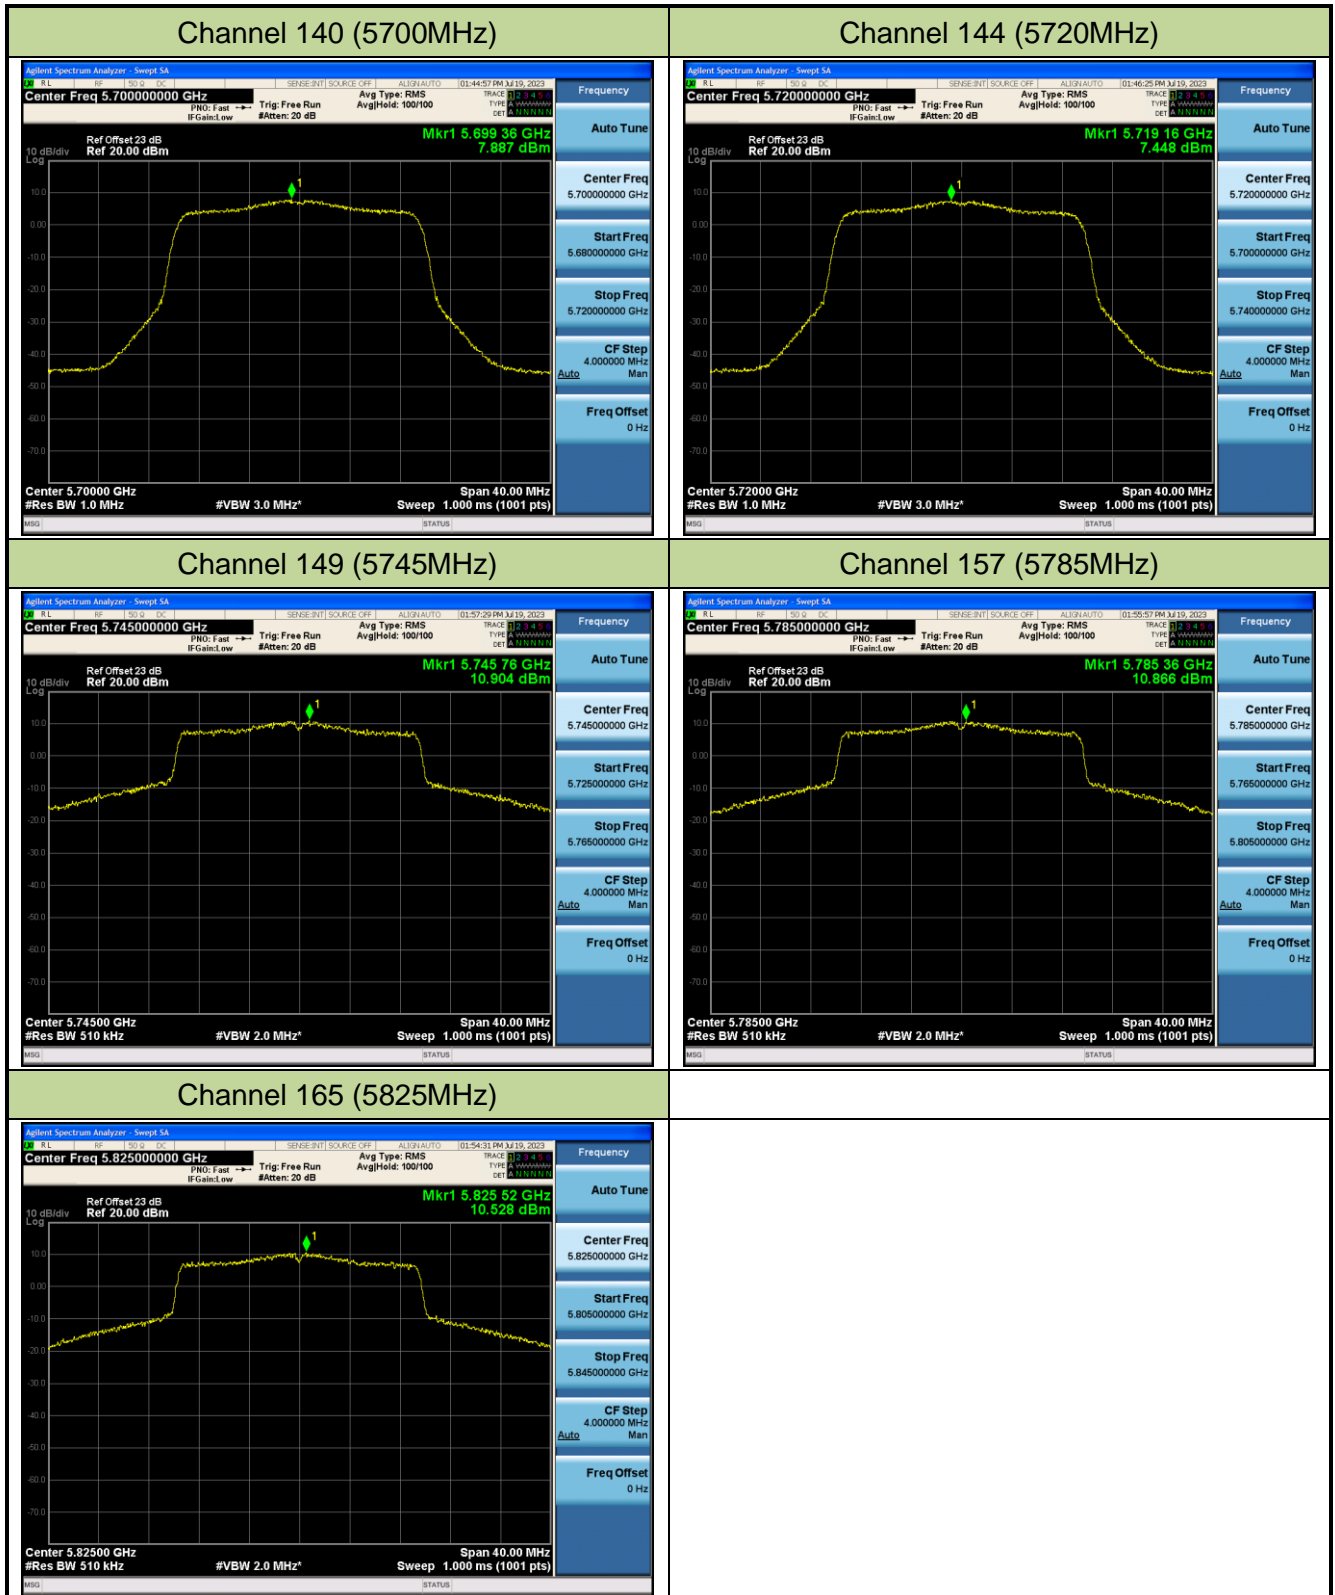

Channel 42 (5210MHz)

Channel 58 (5290MHz)

Channel 106 (5530MHz)

Channel 122 (5610MHz)

Channel 138 (5690MHz)

Channel 155 (5775MHz)

802.11ac-VHT160 Power Spectral Density - Ant 0

Channel 50 (5250MHz)

Channel 114 (5570MHz)

802.11ax-HE20 Power Spectral Density - Ant 0

Channel 36 (5180MHz)

Channel 44 (5220MHz)

Channel 48 (5240MHz)

Channel 52 (5260MHz)

Channel 60 (5300MHz)

Channel 64 (5320MHz)

802.11ax-HE40 Power Spectral Density - Ant 0

Channel 38 (5190MHz)

Channel 46 (5230MHz)

Channel 54 (5270MHz)

Channel 62 (5310MHz)

Channel 102 (5510MHz)

Channel 110 (5550MHz)

802.11ax-HE80 Power Spectral Density - Ant 0

Channel 42 (5210MHz)

Channel 58 (5290MHz)

Channel 106 (5530MHz)

Channel 122 (5610MHz)

Channel 138 (5690MHz)

Channel 155 (5775MHz)

802.11ax-HE160 Power Spectral Density - Ant 0

Channel 50 (5250MHz)