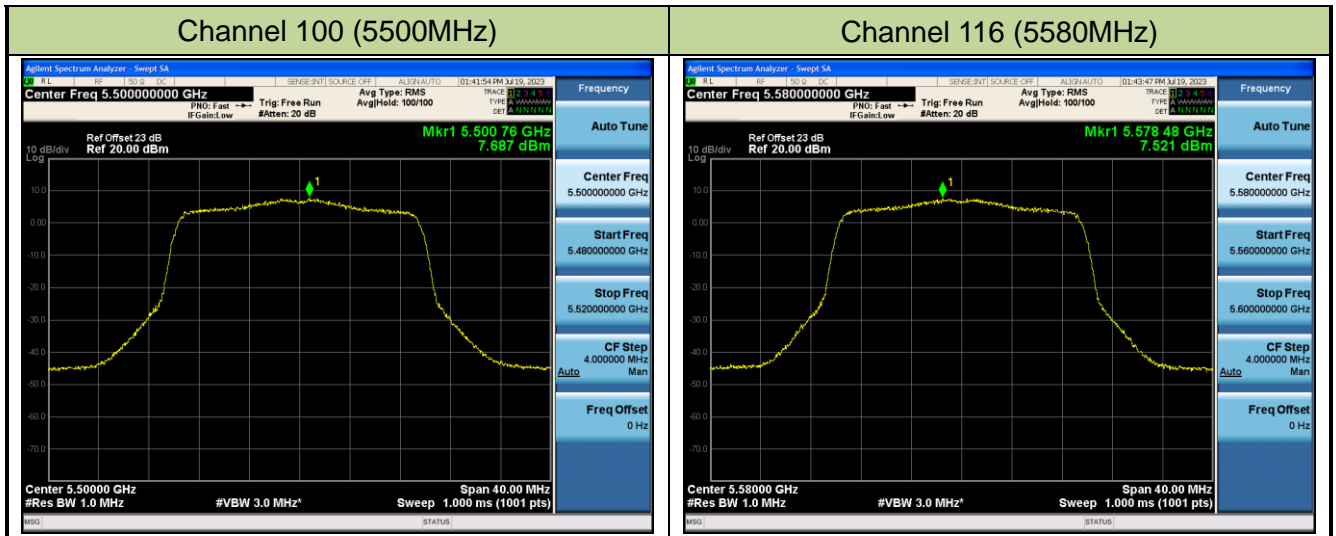

Channel 114 (5570MHz)

802.11ax-HE20 Power Spectral Density - Ant 0

Channel 36 (5180MHz)

Channel 44 (5220MHz)

Channel 48 (5240MHz)

Channel 52 (5260MHz)

Channel 60 (5300MHz)

Channel 64 (5320MHz)

802.11ax-HE40 Power Spectral Density - Ant 0

Channel 38 (5190MHz)

Channel 46 (5230MHz)

Channel 54 (5270MHz)

Channel 62 (5310MHz)

Channel 102 (5510MHz)

Channel 110 (5550MHz)

802.11ax-HE80 Power Spectral Density - Ant 0