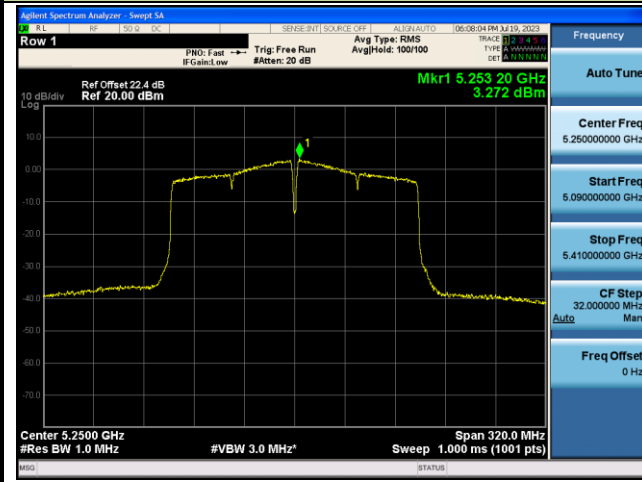

Channel 42 (5210MHz)

Channel 58 (5290MHz)

Channel 106 (5530MHz)

Channel 122 (5610MHz)

Channel 138 (5690MHz)

Channel 155 (5775MHz)

802.11ac-VHT160 Power Spectral Density - Ant 0

Channel 50 (5250MHz)

Channel 114 (5570MHz)

802.11ax-HE20 Power Spectral Density - Ant 0

Channel 36 (5180MHz)

Channel 44 (5220MHz)

Channel 48 (5240MHz)

Channel 52 (5260MHz)

Channel 60 (5300MHz)

Channel 64 (5320MHz)