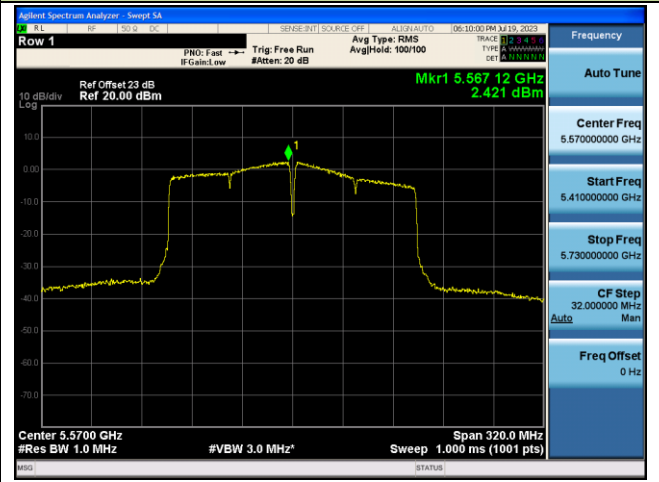

Channel 42 (5210MHz)

Channel 58 (5290MHz)

Channel 106 (5530MHz)

Channel 122 (5610MHz)

Channel 138 (5690MHz)

Channel 155 (5775MHz)

802.11ac-VHT160 Power Spectral Density - Ant 0

Channel 50 (5250MHz)

Channel 114 (5570MHz)

802.11ax-HE20 Power Spectral Density - Ant 0

Channel 36 (5180MHz)

Channel 44 (5220MHz)

Channel 48 (5240MHz)

Channel 52 (5260MHz)

Channel 60 (5300MHz)

Channel 64 (5320MHz)