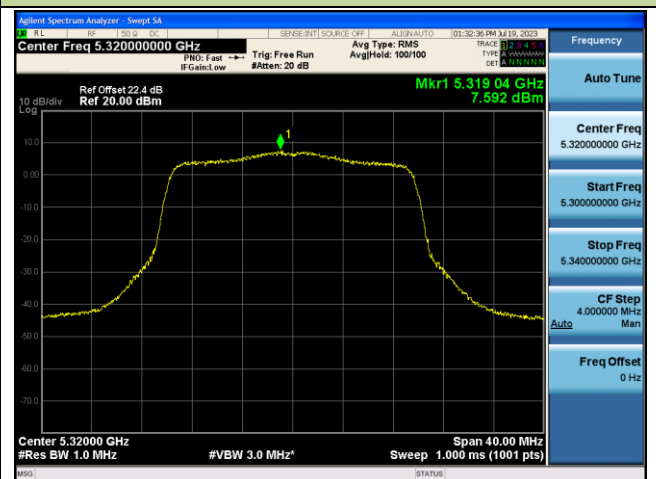

Channel 114 (5570MHz)

802.11ax-HE20 Power Spectral Density - Ant 0

Channel 36 (5180MHz)

Channel 44 (5220MHz)

Channel 48 (5240MHz)

Channel 52 (5260MHz)

Channel 60 (5300MHz)

Channel 64 (5320MHz)

802.11ax-HE40 Power Spectral Density - Ant 0

Channel 38 (5190MHz)

Channel 46 (5230MHz)

Channel 54 (5270MHz)

Channel 62 (5310MHz)

Channel 102 (5510MHz)

Channel 110 (5550MHz)

802.11ax-HE80 Power Spectral Density - Ant 0