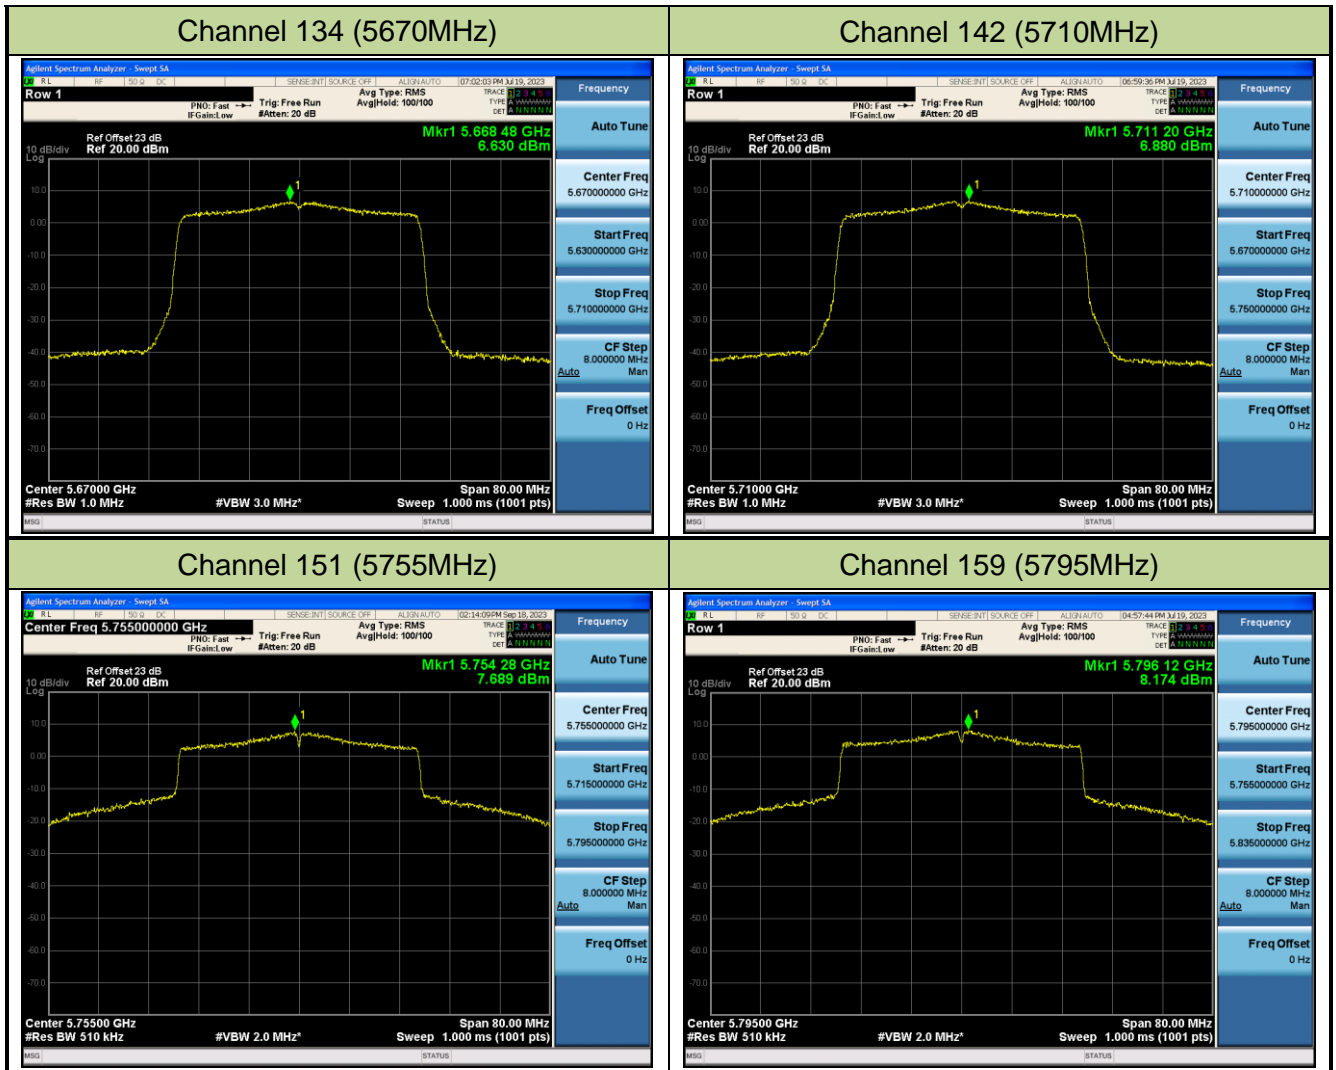

Channel 42 (5210MHz)

Channel 58 (5290MHz)

Channel 106 (5530MHz)

Channel 122 (5610MHz)

Channel 138 (5690MHz)

Channel 155 (5775MHz)

802.11ac-VHT160 Power Spectral Density - Ant 0

Channel 50 (5250MHz)

Channel 114 (5570MHz)

802.11ax-HE20 Power Spectral Density - Ant 0

Channel 36 (5180MHz)

Channel 44 (5220MHz)

Channel 48 (5240MHz)

Channel 52 (5260MHz)

Channel 60 (5300MHz)

Channel 64 (5320MHz)

802.11ax-HE40 Power Spectral Density - Ant 0

Channel 38 (5190MHz)

Channel 46 (5230MHz)

Channel 54 (5270MHz)

Channel 62 (5310MHz)

Channel 102 (5510MHz)

Channel 110 (5550MHz)

802.11ax-HE80 Power Spectral Density - Ant 0

Channel 42 (5210MHz)

Channel 58 (5290MHz)

Channel 106 (5530MHz)

Channel 122 (5610MHz)

Channel 138 (5690MHz)

Channel 155 (5775MHz)

802.11ax-HE160 Power Spectral Density - Ant 0

Channel 50 (5250MHz)