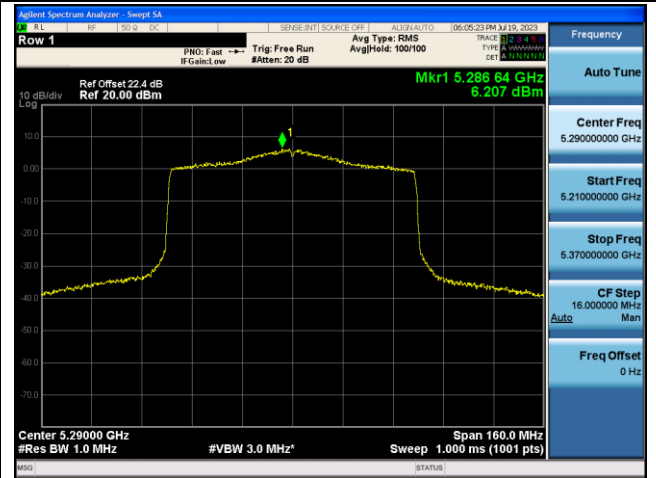

Channel 58 (5290MHz)