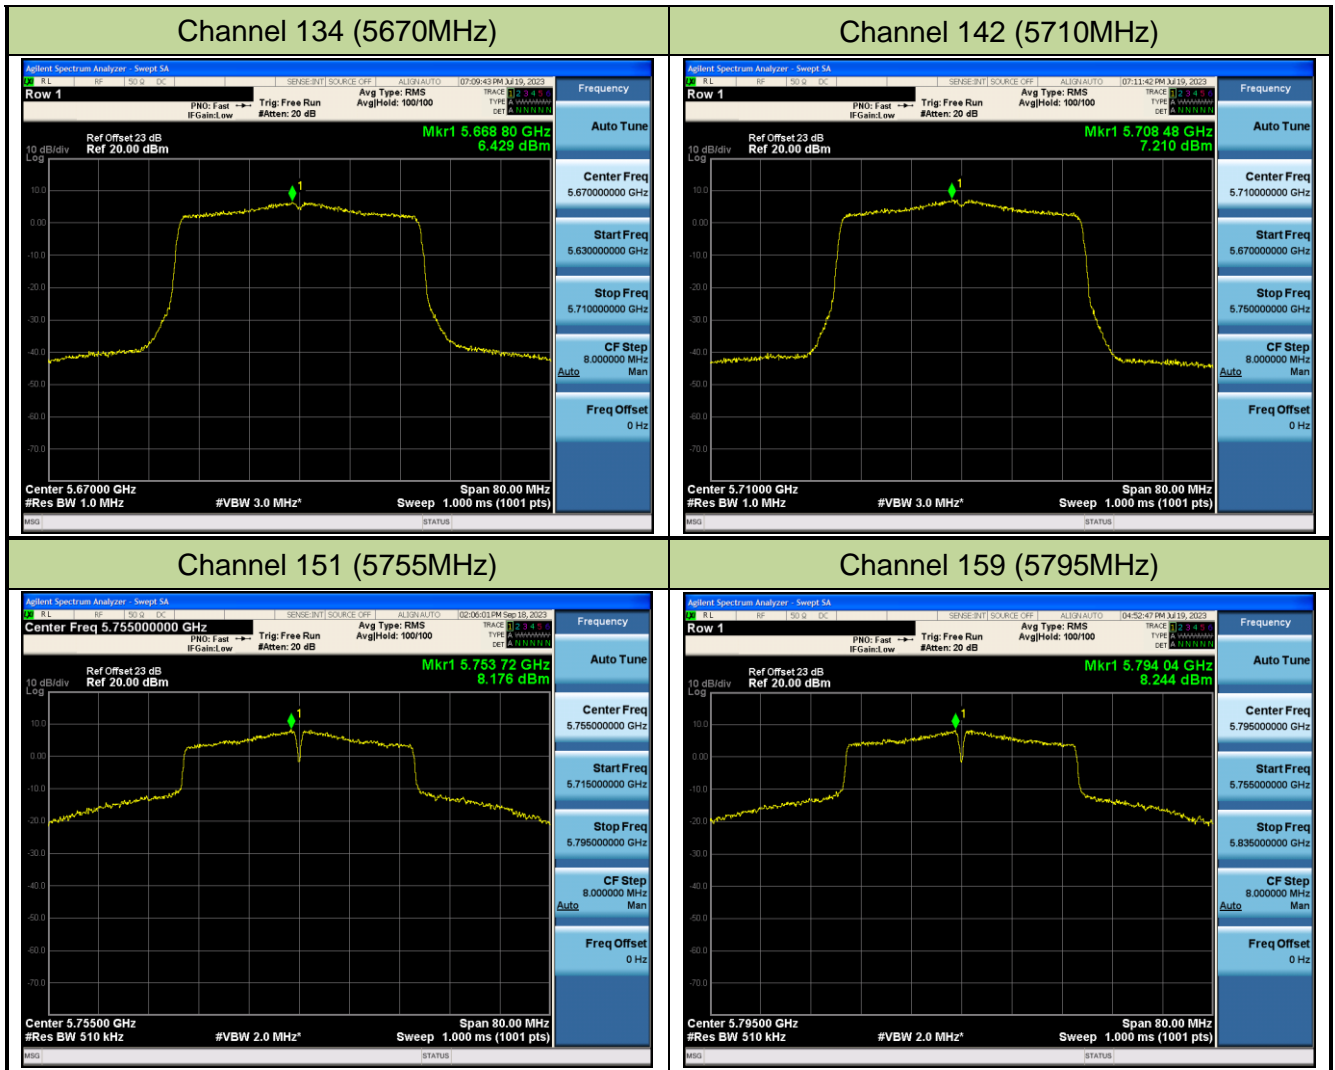

802.11ac-VHT40 Power Spectral Density - Ant 0

Channel 38 (5190MHz)

Channel 46 (5230MHz)

Channel 54 (5270MHz)

Channel 62 (5310MHz)

Channel 102 (5510MHz)

Channel 110 (5550MHz)

802.11ac-VHT80 Power Spectral Density - Ant 0

Channel 42 (5210MHz)

Channel 58 (5290MHz)

Channel 106 (5530MHz)

Channel 122 (5610MHz)

Channel 138 (5690MHz)

Channel 155 (5775MHz)

802.11ac-VHT160 Power Spectral Density - Ant 0

Channel 50 (5250MHz)

Channel 114 (5570MHz)

802.11ax-HE20 Power Spectral Density - Ant 0

Channel 36 (5180MHz)

Channel 44 (5220MHz)

Channel 48 (5240MHz)

Channel 52 (5260MHz)

Channel 60 (5300MHz)

Channel 64 (5320MHz)