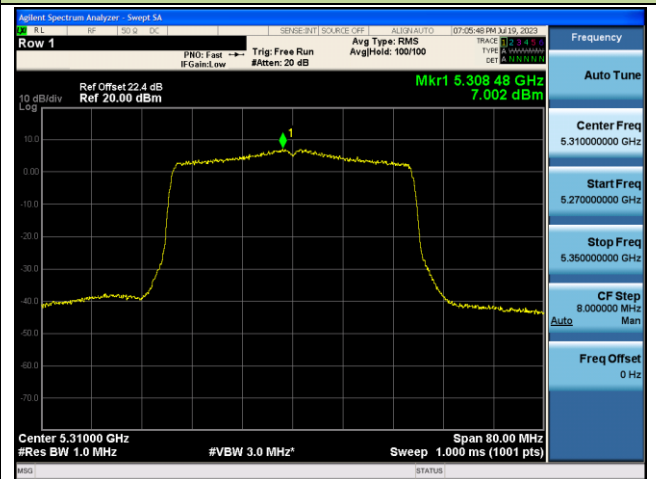

802.11ac-VHT40 Power Spectral Density - Ant 0

Channel 38 (5190MHz)

Channel 46 (5230MHz)

Channel 54 (5270MHz)

Channel 62 (5310MHz)

Channel 102 (5510MHz)

Channel 110 (5550MHz)

802.11ac-VHT80 Power Spectral Density - Ant 0

Channel 42 (5210MHz)

Channel 58 (5290MHz)

Channel 106 (5530MHz)

Channel 122 (5610MHz)

Channel 138 (5690MHz)

Channel 155 (5775MHz)

802.11ac-VHT160 Power Spectral Density - Ant 0

Channel 50 (5250MHz)