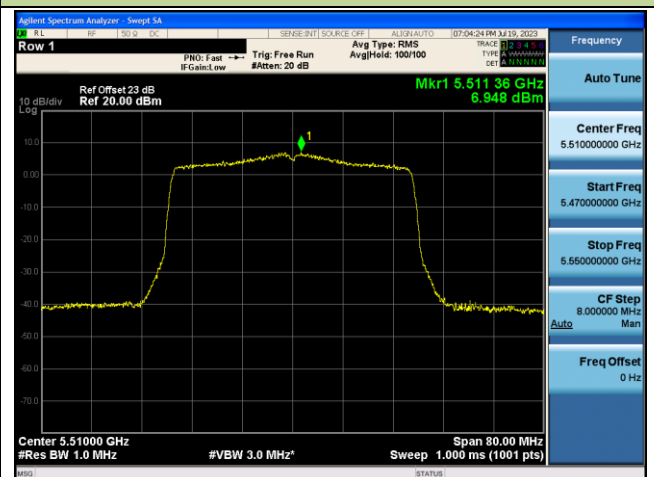

802.11ax-HE40 Power Spectral Density - Ant 0

Channel 38 (5190MHz)

Channel 46 (5230MHz)

Channel 54 (5270MHz)

Channel 62 (5310MHz)

Channel 102 (5510MHz)

Channel 110 (5550MHz)

802.11ax-HE80 Power Spectral Density - Ant 0