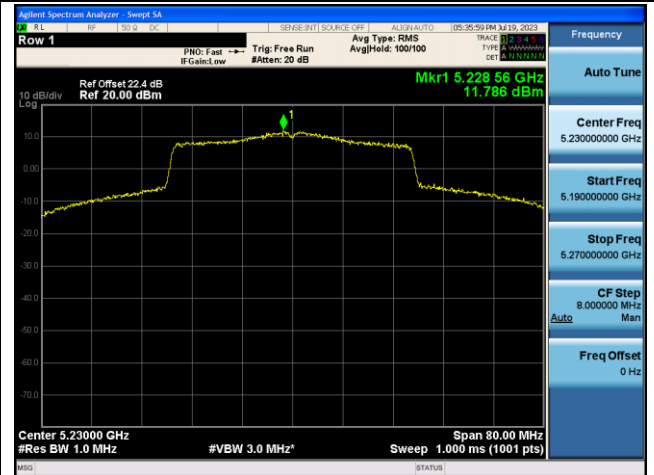

Channel 46 (5230MHz)