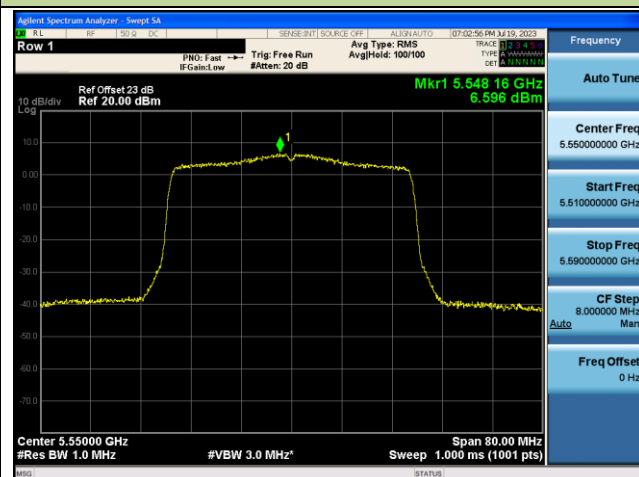

802.11ax-HE40 Power Spectral Density - Ant 0

Channel 38 (5190MHz)

Channel 46 (5230MHz)

Channel 54 (5270MHz)

Channel 62 (5310MHz)

Channel 102 (5510MHz)

Channel 110 (5550MHz)

802.11ax-HE80 Power Spectral Density - Ant 0