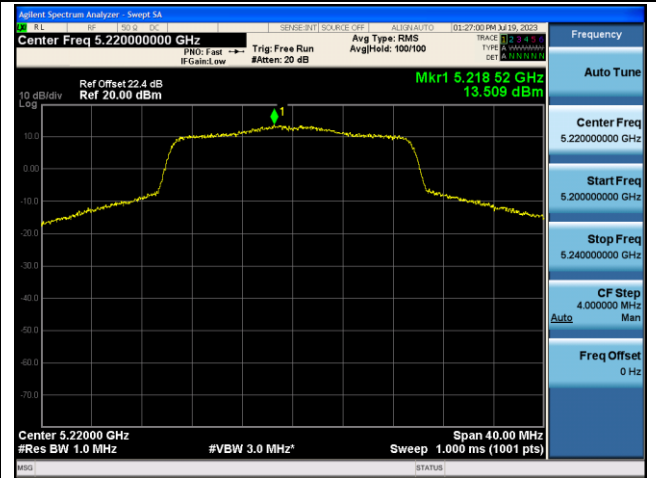

Channel 114 (5570MHz)

802.11ax-HE20 Power Spectral Density - Ant 0

Channel 36 (5180MHz)

Channel 44 (5220MHz)

Channel 48 (5240MHz)

Channel 52 (5260MHz)

Channel 60 (5300MHz)

Channel 64 (5320MHz)