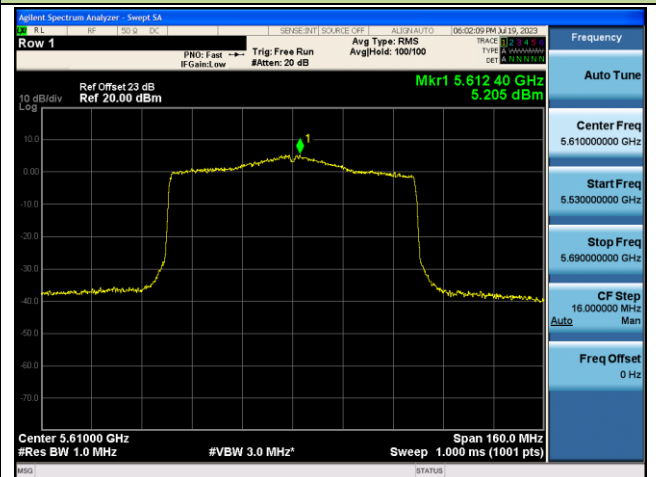

Channel 42 (5210MHz)

Channel 58 (5290MHz)

Channel 106 (5530MHz)

Channel 122 (5610MHz)

Channel 138 (5690MHz)

Channel 155 (5775MHz)

802.11ax-HE160 Power Spectral Density - Ant 0

Channel 50 (5250MHz)

Channel 114 (5570MHz)

802.11a Power Spectral Density - Ant 1

Channel 36 (5180MHz)

Channel 44 (5220MHz)

Channel 48 (5240MHz)

Channel 52 (5260MHz)

Channel 60 (5300MHz)

Channel 64 (5320MHz)