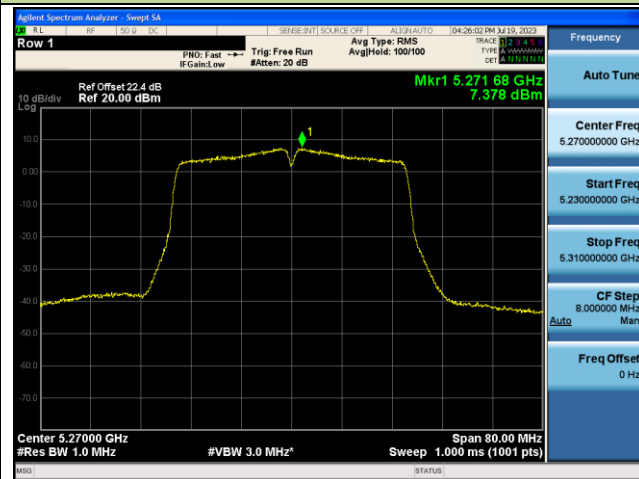

802.11ac-VHT40 Power Spectral Density - Ant 0

Channel 38 (5190MHz)

Channel 46 (5230MHz)

Channel 54 (5270MHz)

Channel 62 (5310MHz)

Channel 102 (5510MHz)

Channel 110 (5550MHz)

802.11ac-VHT80 Power Spectral Density - Ant 0

Channel 42 (5210MHz)

Channel 58 (5290MHz)

Channel 106 (5530MHz)

Channel 122 (5610MHz)

Channel 138 (5690MHz)

Channel 155 (5775MHz)

802.11ac-VHT160 Power Spectral Density - Ant 0

Channel 50 (5250MHz)