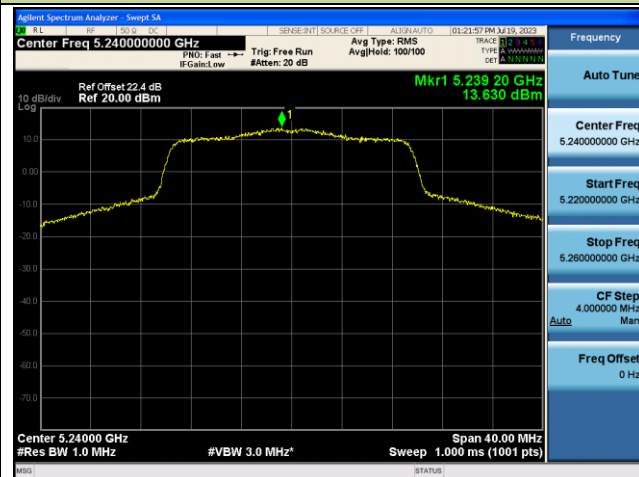

Channel 114 (5570MHz)

802.11ax-HE20 Power Spectral Density - Ant 0

Channel 36 (5180MHz)

Channel 44 (5220MHz)

Channel 48 (5240MHz)

Channel 52 (5260MHz)

Channel 60 (5300MHz)

Channel 64 (5320MHz)