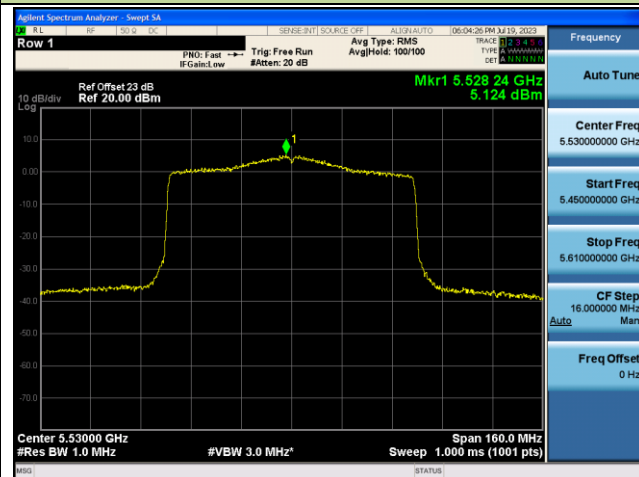

Channel 106 (5530MHz)