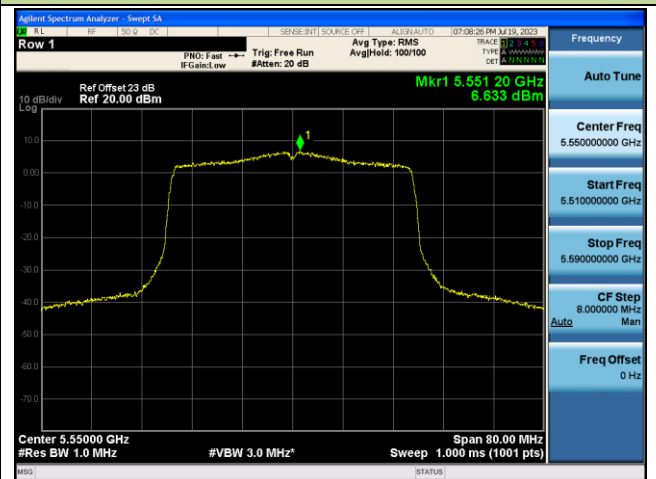

802.11ac-VHT40 Power Spectral Density - Ant 0

Channel 38 (5190MHz)

Channel 46 (5230MHz)

Channel 54 (5270MHz)

Channel 62 (5310MHz)

Channel 102 (5510MHz)

Channel 110 (5550MHz)

802.11ac-VHT80 Power Spectral Density - Ant 0

Channel 42 (5210MHz)

Channel 58 (5290MHz)

Channel 106 (5530MHz)

Channel 122 (5610MHz)

Channel 138 (5690MHz)

Channel 155 (5775MHz)

802.11ac-VHT160 Power Spectral Density - Ant 0

Channel 50 (5250MHz)