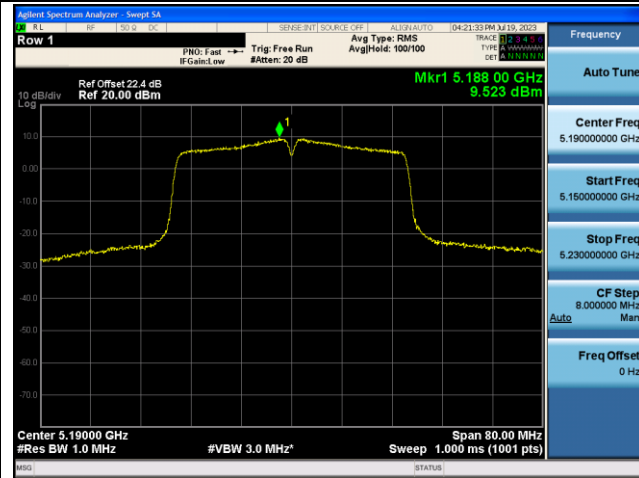

802.11ac-VHT40 Power Spectral Density - Ant 0

Channel 38 (5190MHz)

Channel 46 (5230MHz)

Channel 54 (5270MHz)

Channel 62 (5310MHz)

Channel 102 (5510MHz)

Channel 110 (5550MHz)

802.11ac-VHT80 Power Spectral Density - Ant 0

Channel 42 (5210MHz)

Channel 58 (5290MHz)

Channel 106 (5530MHz)

Channel 122 (5610MHz)

Channel 138 (5690MHz)

Channel 155 (5775MHz)

802.11ac-VHT160 Power Spectral Density - Ant 0

Channel 50 (5250MHz)