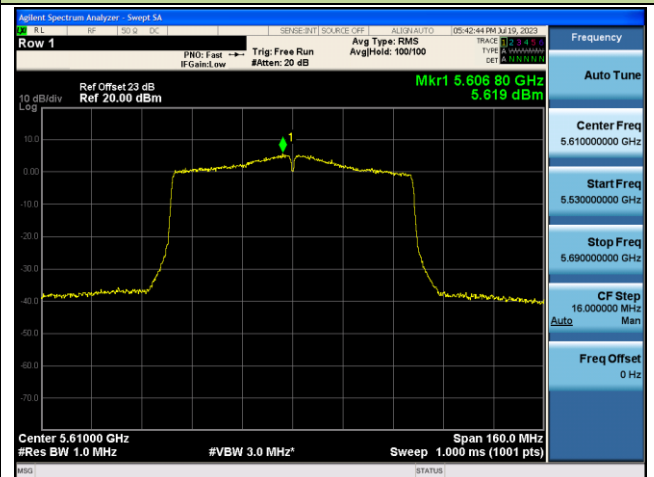

Channel 42 (5210MHz)

Channel 58 (5290MHz)

Channel 106 (5530MHz)

Channel 122 (5610MHz)

Channel 138 (5690MHz)

Channel 155 (5775MHz)

802.11ac-VHT160 Power Spectral Density - Ant 0

Channel 50 (5250MHz)

Channel 114 (5570MHz)

802.11ax-HE20 Power Spectral Density - Ant 0

Channel 36 (5180MHz)

Channel 44 (5220MHz)

Channel 48 (5240MHz)

Channel 52 (5260MHz)

Channel 60 (5300MHz)

Channel 64 (5320MHz)