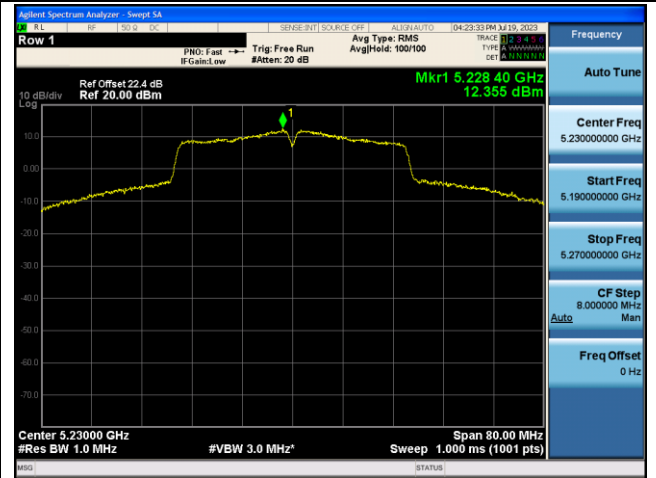

802.11ac-VHT40 Power Spectral Density - Ant 0

Channel 38 (5190MHz)

Channel 46 (5230MHz)

Channel 54 (5270MHz)

Channel 62 (5310MHz)

Channel 102 (5510MHz)

Channel 110 (5550MHz)

802.11ac-VHT80 Power Spectral Density - Ant 0

Channel 42 (5210MHz)

Channel 58 (5290MHz)

Channel 106 (5530MHz)

Channel 122 (5610MHz)

Channel 138 (5690MHz)

Channel 155 (5775MHz)

802.11ac-VHT160 Power Spectral Density - Ant 0

Channel 50 (5250MHz)