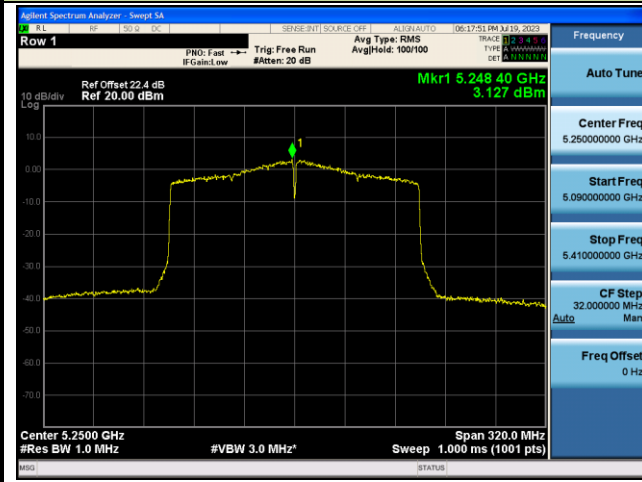

Channel 42 (5210MHz)

Channel 58 (5290MHz)

Channel 106 (5530MHz)

Channel 122 (5610MHz)

Channel 138 (5690MHz)

Channel 155 (5775MHz)

802.11ax-HE160 Power Spectral Density - Ant 0

Channel 50 (5250MHz)

Channel 114 (5570MHz)

802.11a Power Spectral Density - Ant 1

Channel 36 (5180MHz)

Channel 44 (5220MHz)

Channel 48 (5240MHz)

Channel 52 (5260MHz)

Channel 60 (5300MHz)

Channel 64 (5320MHz)