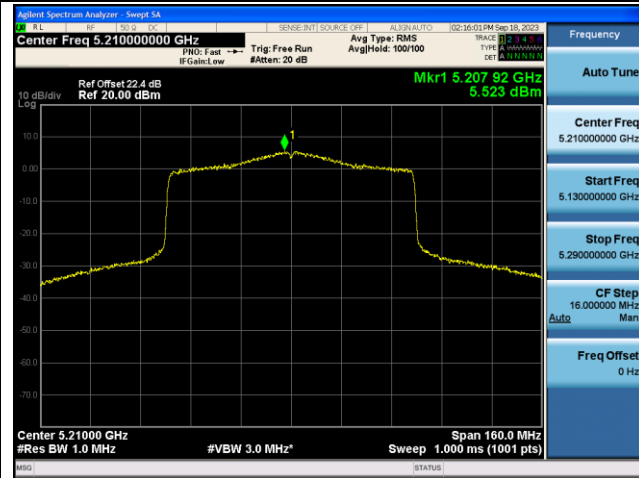

802.11ax-HE80 Power Spectral Density - Ant 0

Channel 42 (5210MHz)