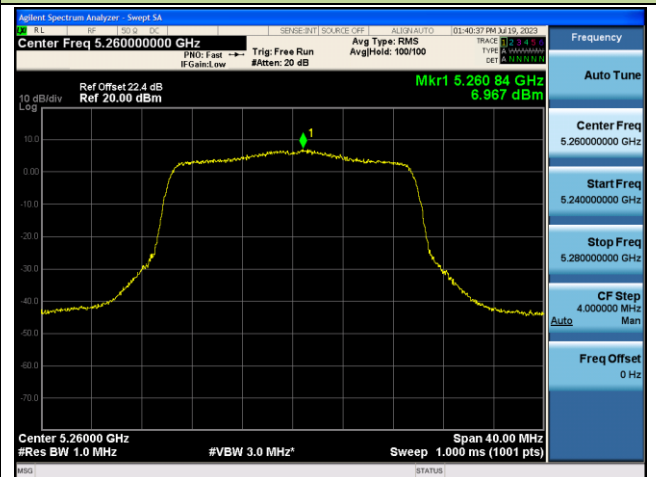

Channel 114 (5570MHz)

802.11ax-HE20 Power Spectral Density - Ant 0

Channel 36 (5180MHz)

Channel 44 (5220MHz)

Channel 48 (5240MHz)

Channel 52 (5260MHz)

Channel 60 (5300MHz)

Channel 64 (5320MHz)