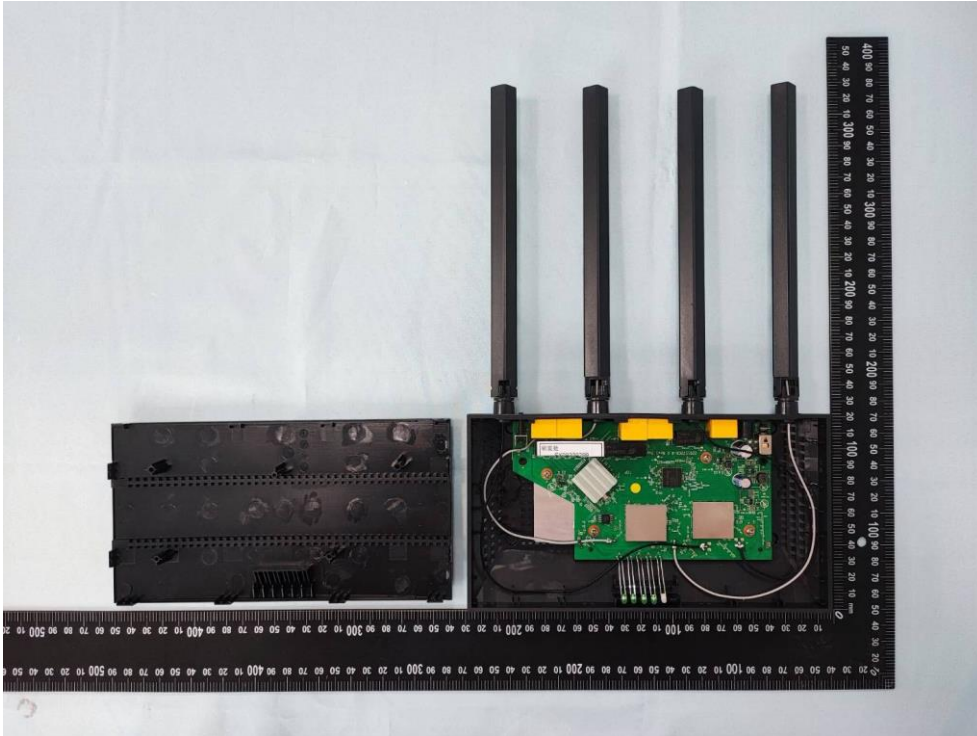

Product: AC1200 MU-MIMO Wi-Fi Router

Brand Name: tp-link

Model Number: Archer A6

### Internal Photograph

(1) EUT Photo

(2) EUT Photo

(3) EUT Photo

(4) EUT Photo

(5) EUT Photo

(6) EUT Photo

(9) EUT Photo