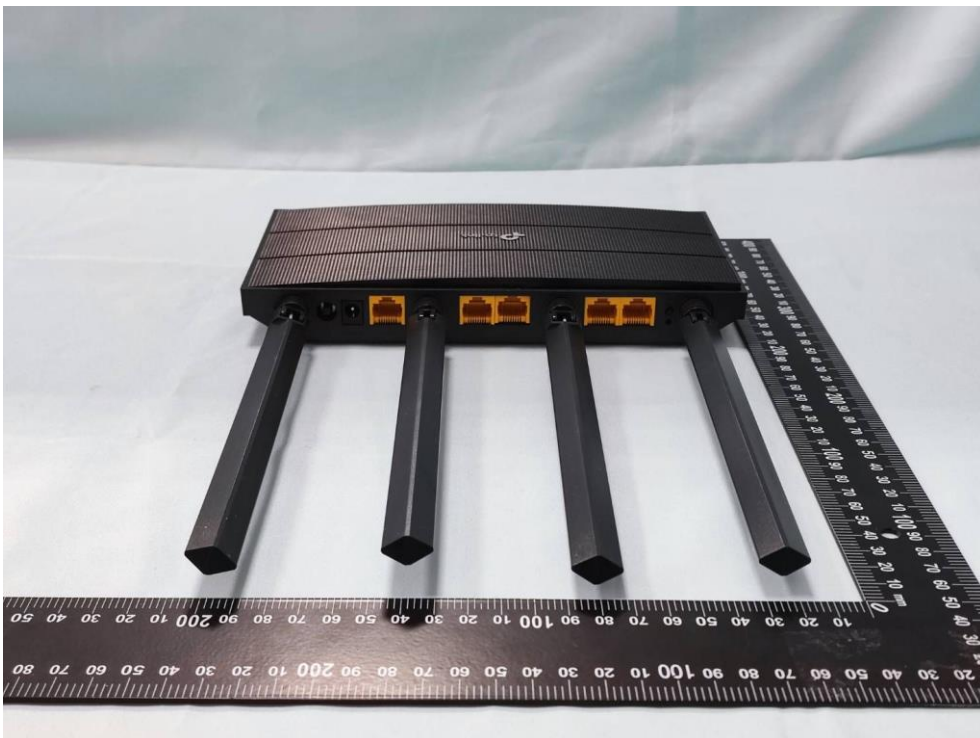

Product: AC1200 MU-MIMO Wi-Fi Router

Brand Name: tp-link

Model Number: Archer A6

External Photograph

(1) EUT Photo

(2) EUT Photo

(3) EUT Photo

(4) EUT Photo

(5) EUT Photo

(6) EUT Photo

(7) EUT Photo

(8) Adapter

(9) Adapter

(10) Adapter

(11) Adapter

(12) Adapter