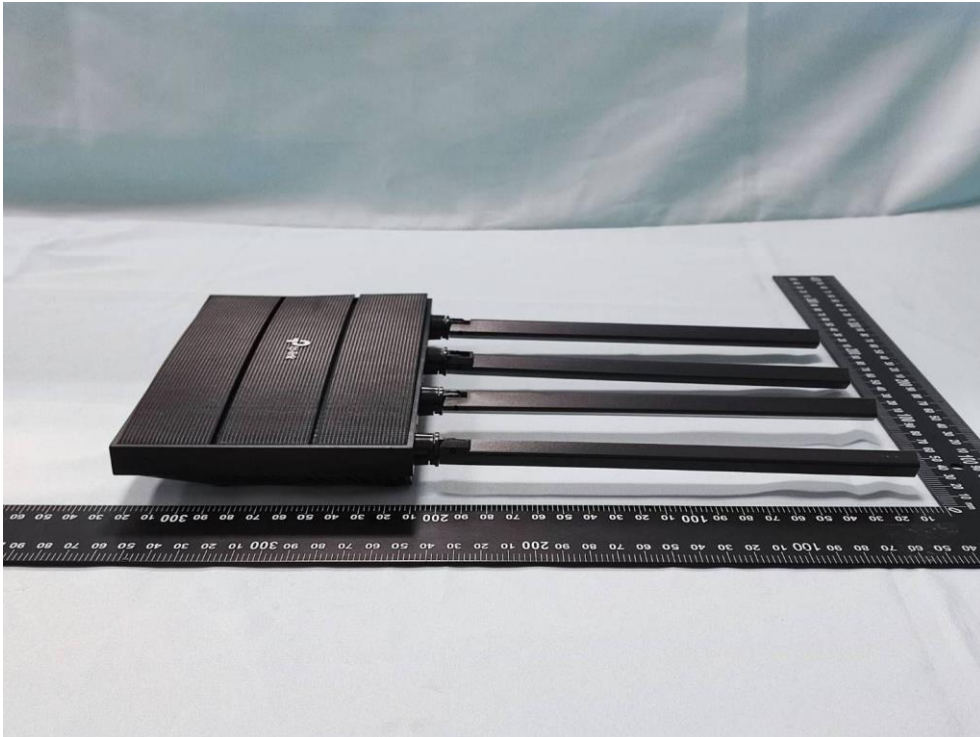

Product: AC1200 MU-MIMO Wi-Fi Router

Brand Name: tp-link

Model Number: Archer A6

External Photograph

(1) EUT Photo

(2) EUT Photo

(3) EUT Photo

(4) EUT Photo

(5) EUT Photo

(6) EUT Photo

(7) EUT Photo

(8) Adapter

(9) Adapter

(10) Adapter

(11) Adapter

(12) Adapter