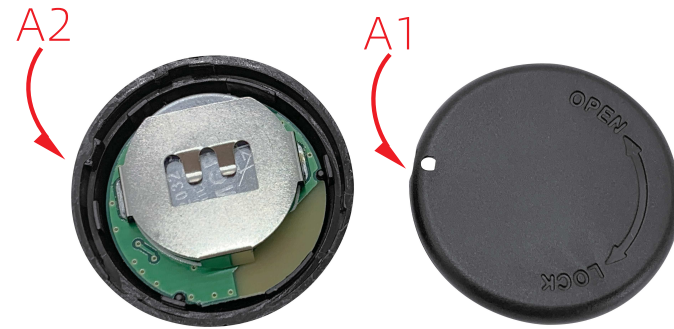

Bluetooth Remote Shutter Instruction

1. Long press the Shutter Button for five seconds until blue light flashes rapidly.
2. Go to Bluetooth Setting on your phone, and pair your phone with the "WONEW BR32-BR33".

- ① Put the battery into card slot. Pay attention to the battery direction: Positive pole upward.

- ② Align position A1 with A2, then clockwise rotation to lock.

FCC Warning:

This device complies with part 15 of the FCC Rules. Operation is subject to the following two conditions: (1) this device may not cause harmful interference, and (2) this device must accept any interference received, including interference that may cause undesired operation.