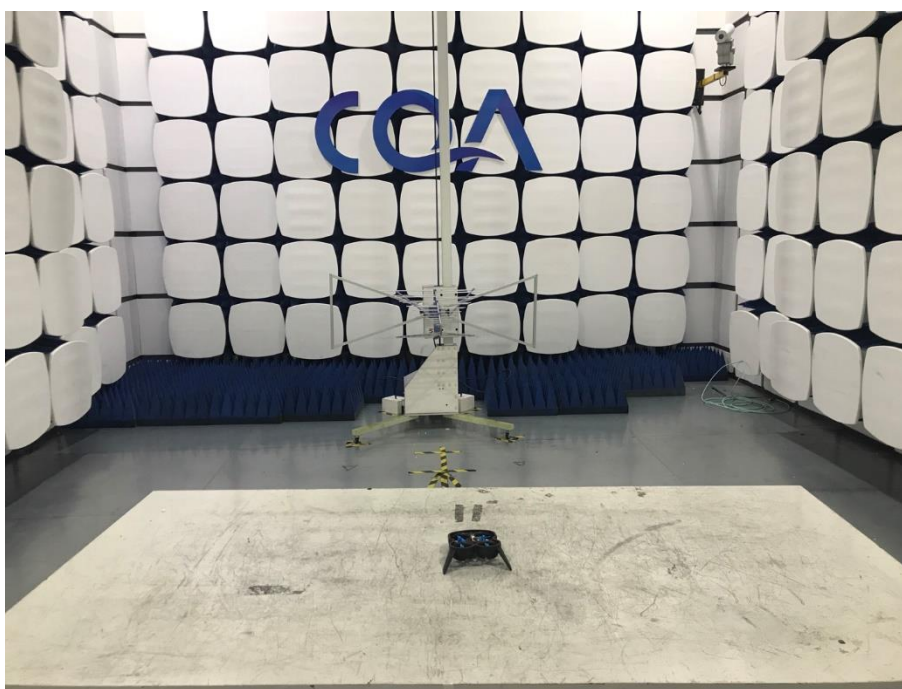

1 Photographs

1.1 Radiated Emission Test Setup

9kHz~30MHz

30MHz~1GHz:

Above 1GHz: