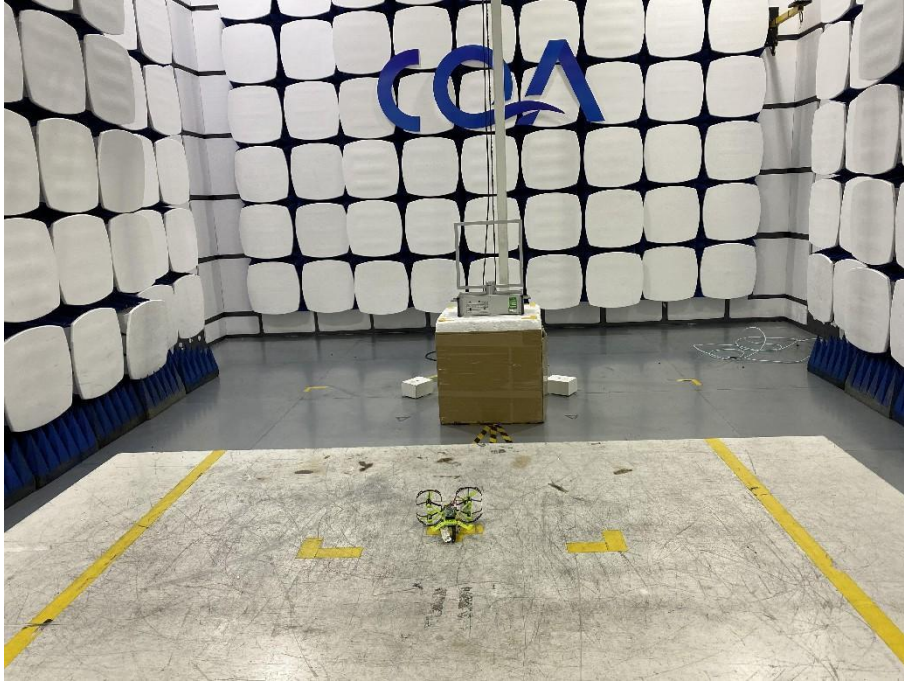

1 Photographs

1.1 Radiated Emission Test Setup

9kHz~30MHz

30MHz~1GHz:

Above 1GHz: