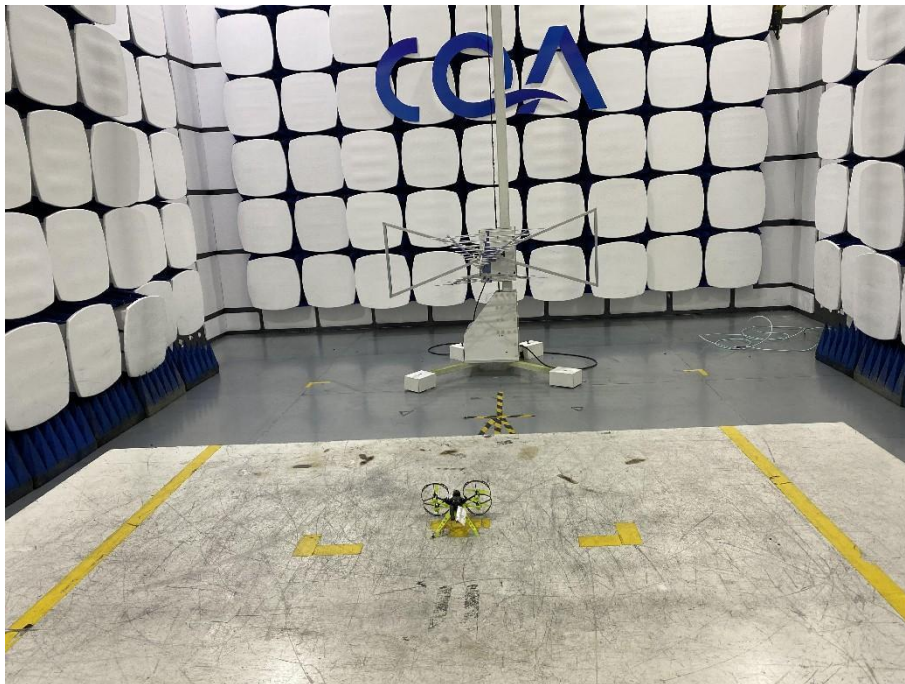

1 Photographs

1.1 Radiated Emission Test Setup

9kHz~30MHz

30MHz~1GHz:

Above 1GHz: