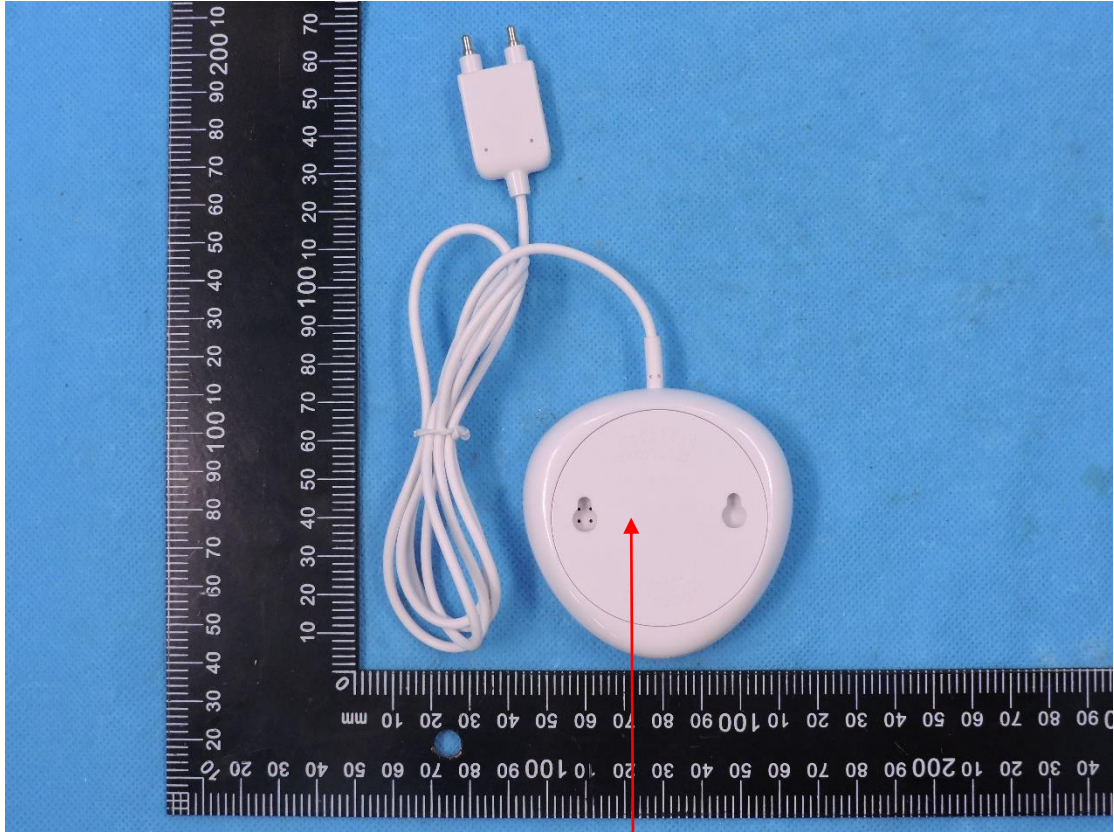

FCC Label

Wi-Fi Flood Sensor
FCC ID: 2AXIE-FLD08

3CM*2CM