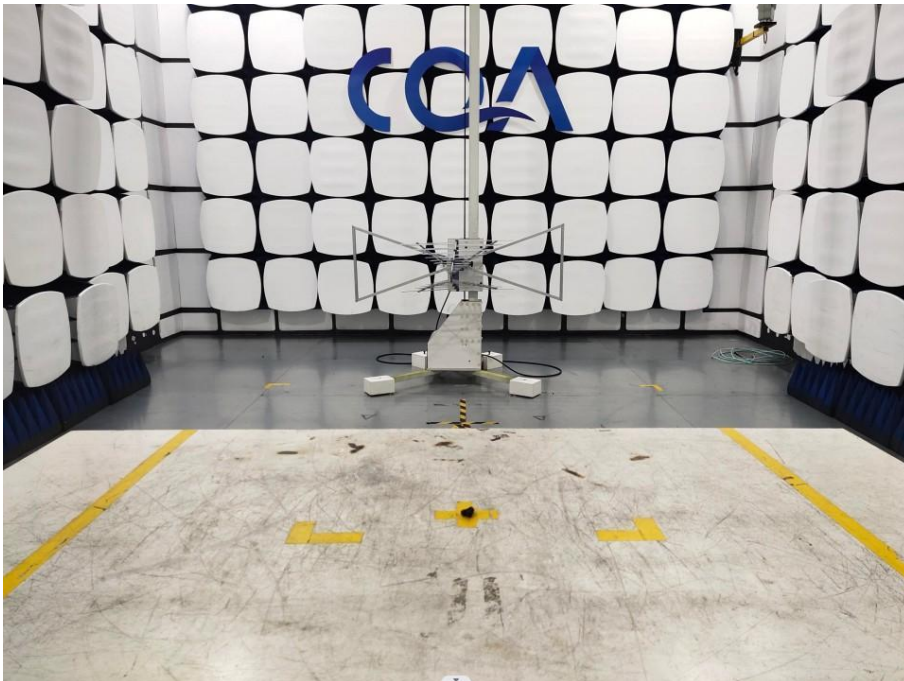

1 Photographs - EUT Test Setup

1.1 Radiated Emission

9KHz~30MHz:

30MHz~1GHz:

Above 1GHz:

1.2 Conducted Emission