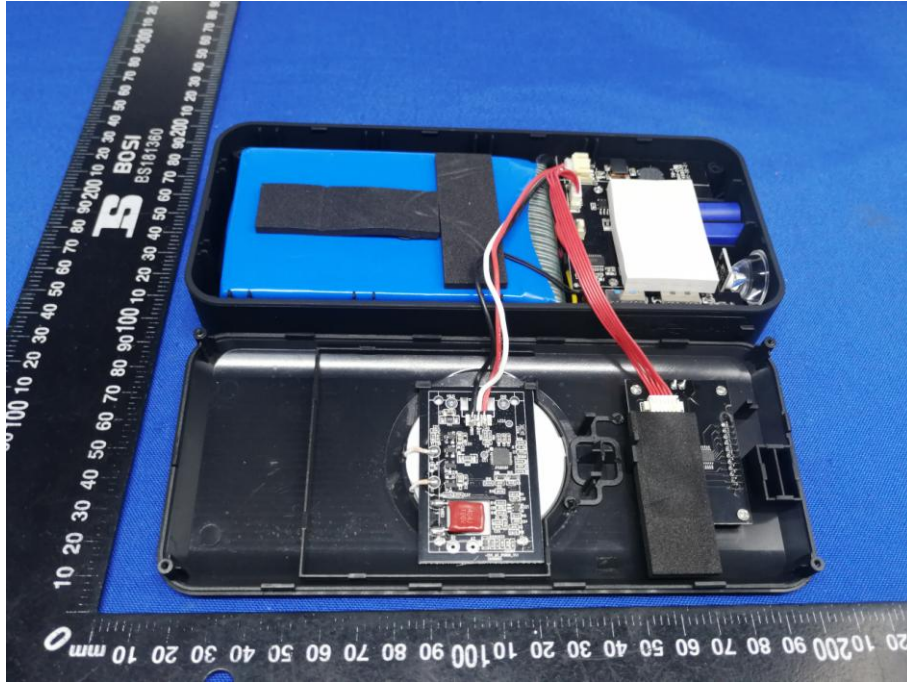

Appendix B: Photographs of EUT

Product: Multi-Function Jump Starter

Model: DL-2000Li

Internal Photos

Antenna