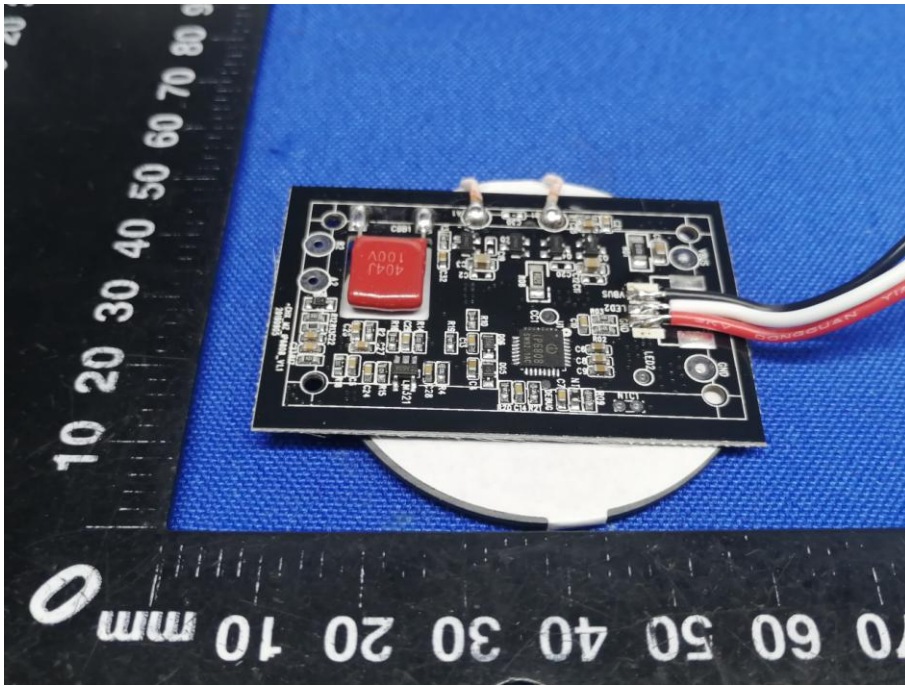

Appendix B: Photographs of EUT

Product: Multi-Function Jump Starter

Model: DL-2000Li

Internal Photos

Antenna