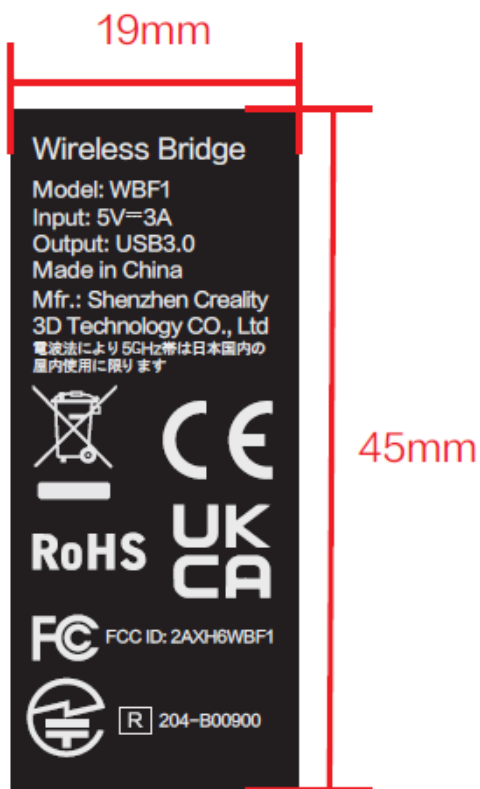

## 1、 Label

Color: white on black background

Material: PET self-adhesive with matte coating

2、 location (on the back)