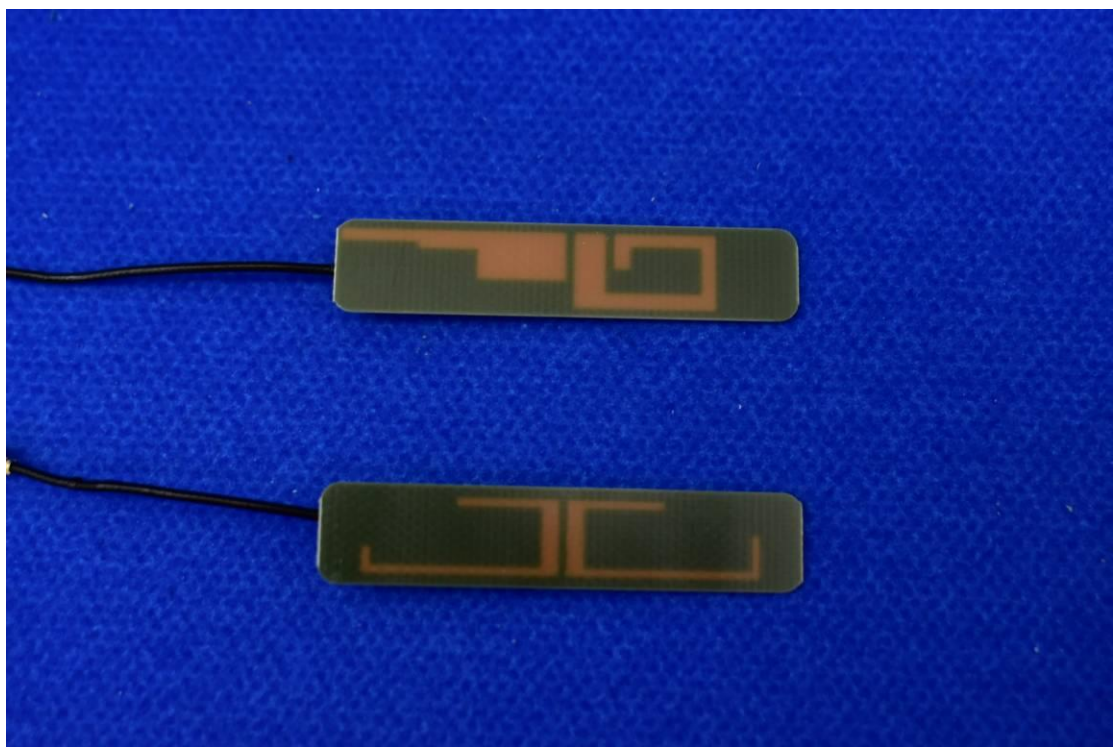

FCC ID: 2AXH6WBF1

Internal Photos

1. EUT uncover view

2. Antenna view