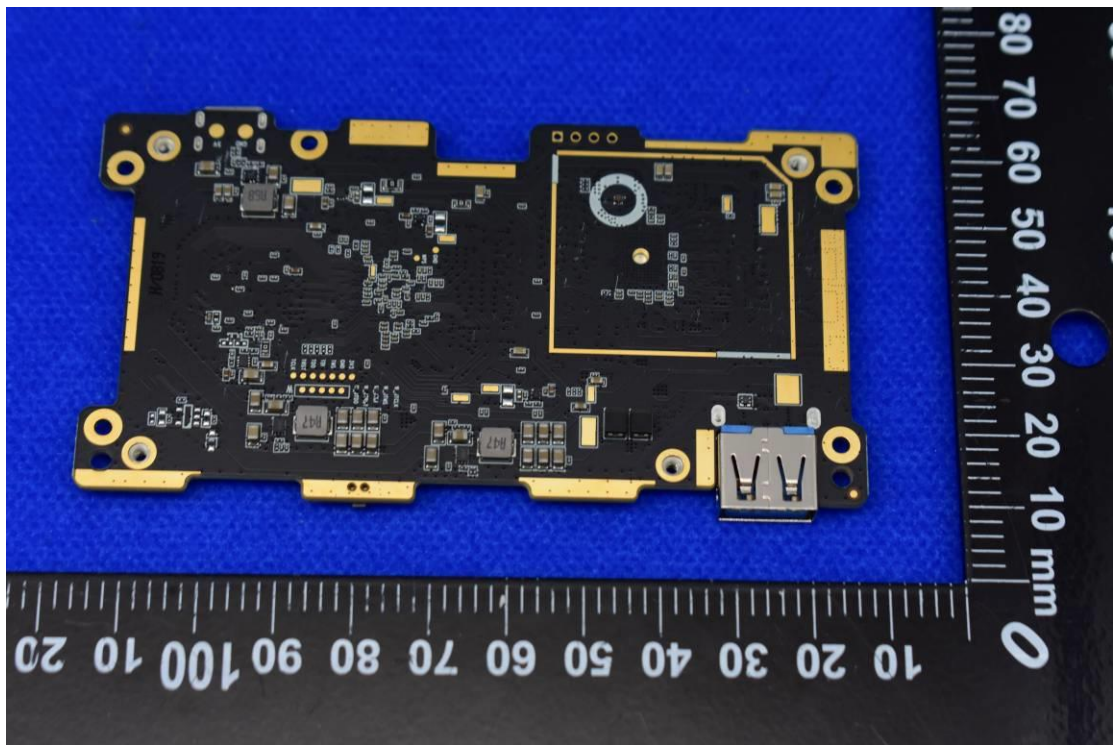

FCC ID: 2AXH6WBF1

Internal Photos

1. EUT uncover view

2. Antenna view