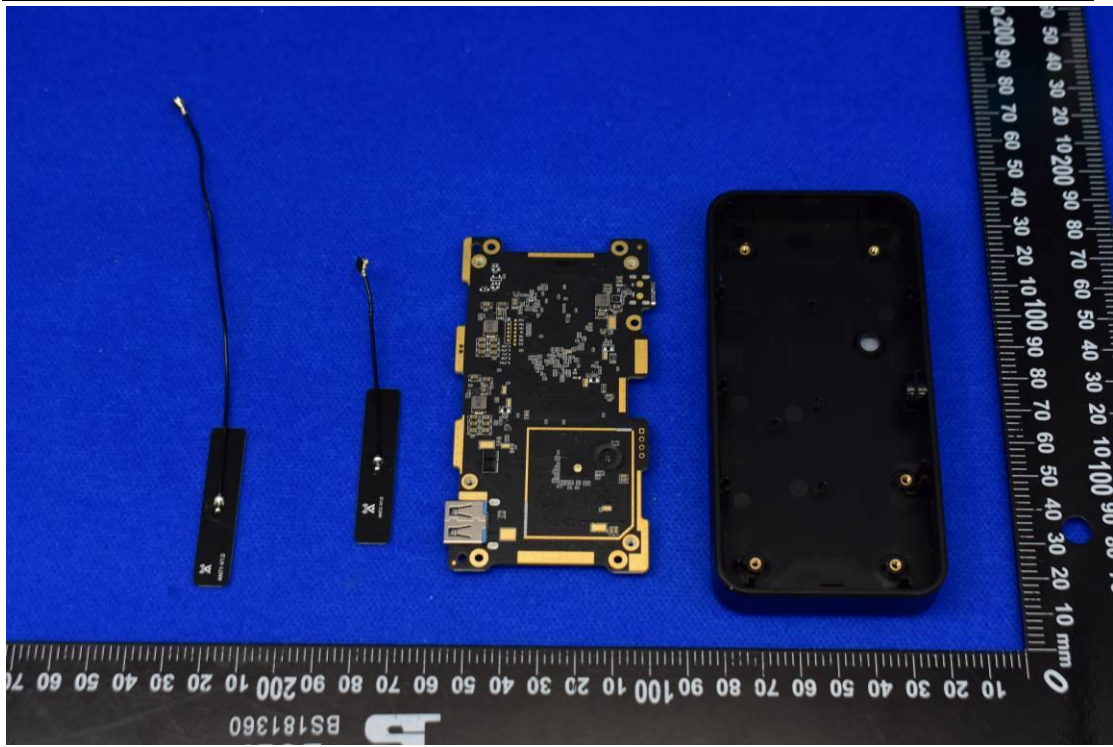

FCC ID: 2AXH6WBF1

Internal Photos

1. EUT uncover view

2. Antenna view