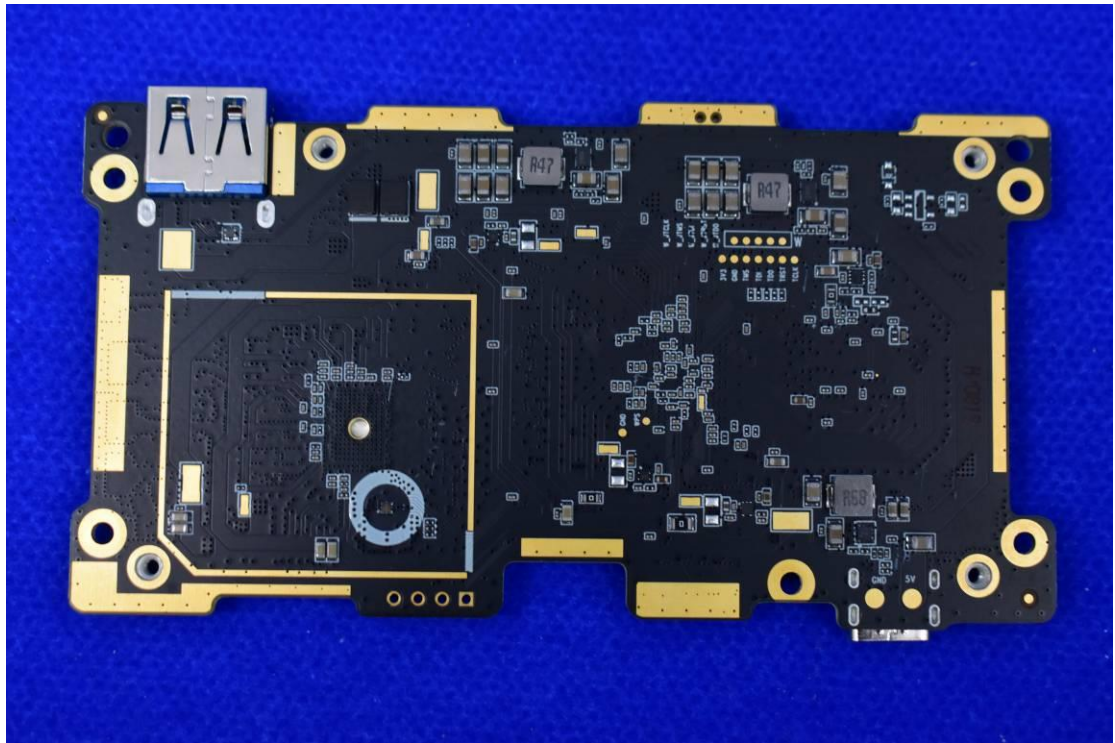

FCC ID: 2AXH6WBF1

Internal Photos

1. EUT uncover view

2. Antenna view