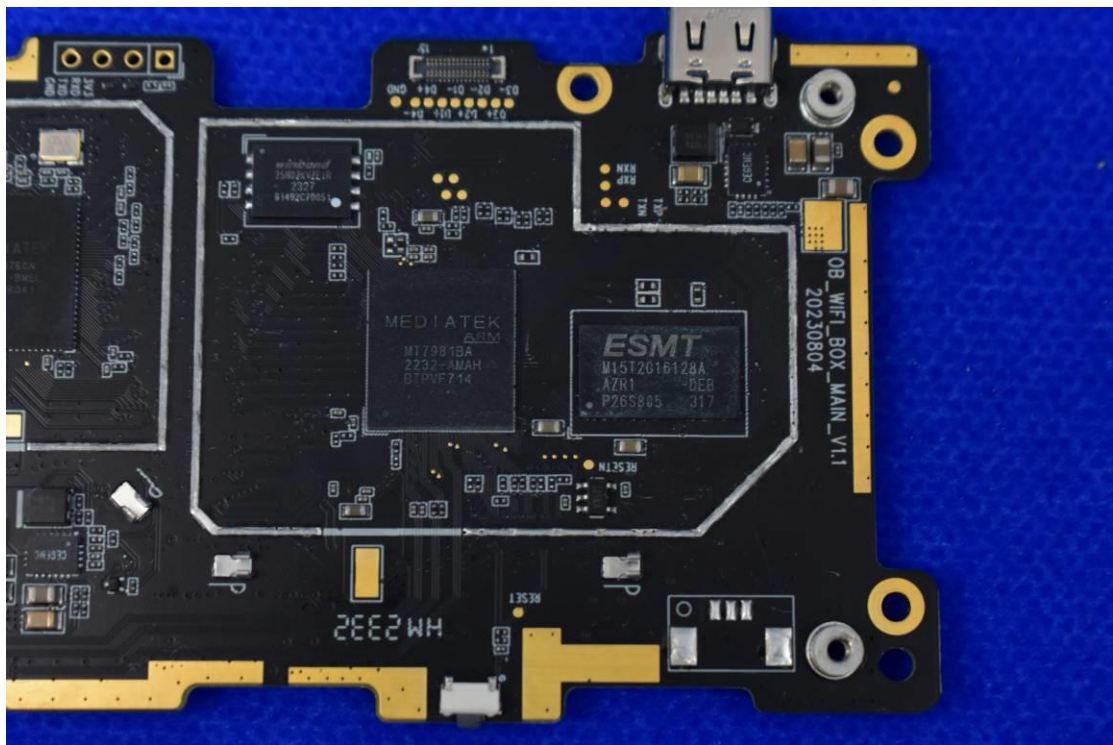

FCC ID: 2AXH6WBF1

Internal Photos

1. EUT uncover view

2. Antenna view