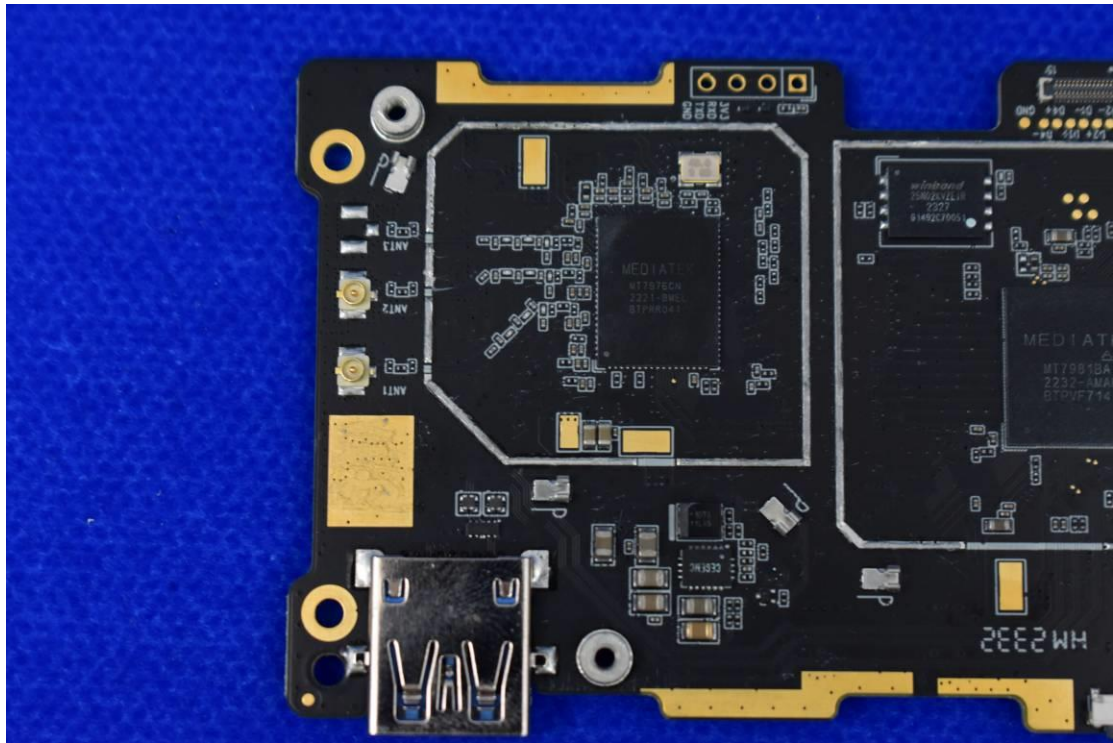

FCC ID: 2AXH6WBF1

Internal Photos

1. EUT uncover view

2. Antenna view