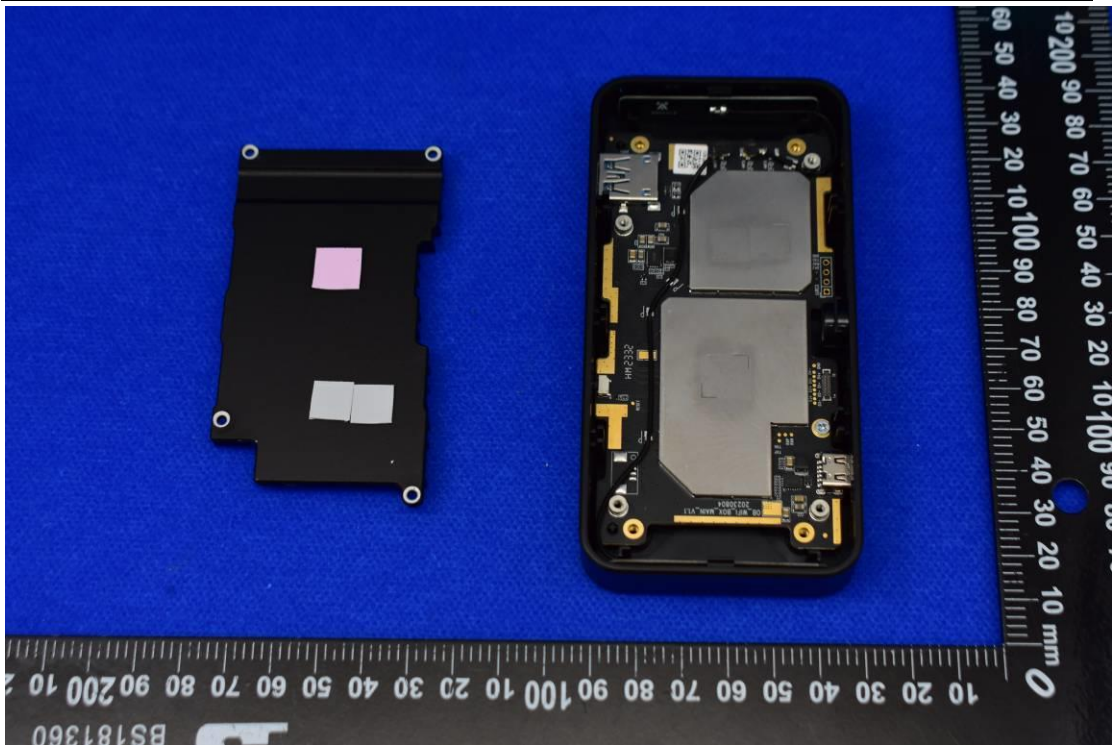

FCC ID: 2AXH6WBF1

Internal Photos

1. EUT uncover view

2. Antenna view