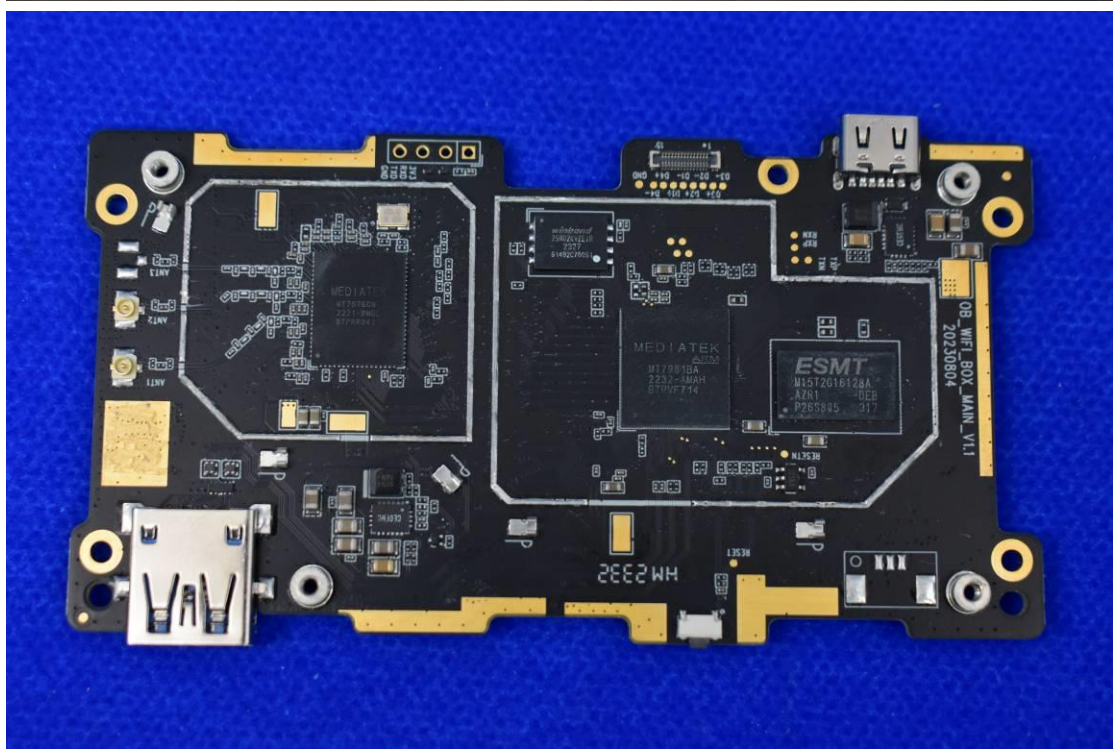

FCC ID: 2AXH6WBF1

Internal Photos

1. EUT uncover view

2. Antenna view