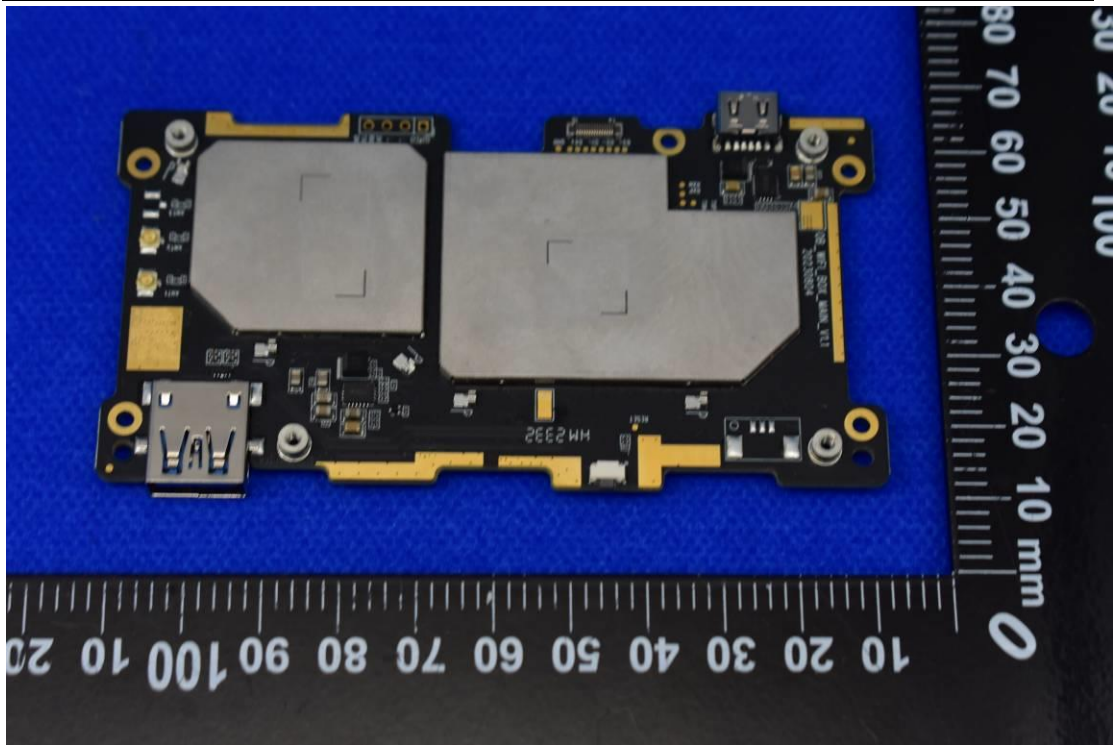

FCC ID: 2AXH6WBF1

Internal Photos

1. EUT uncover view

2. Antenna view