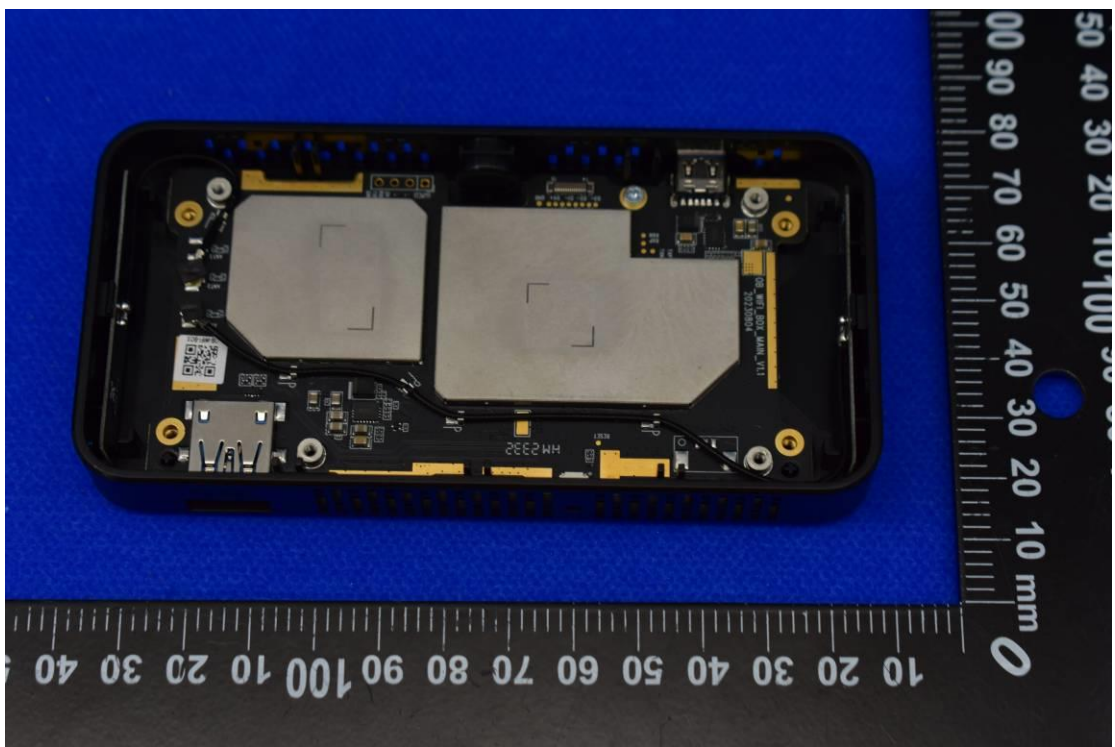

FCC ID: 2AXH6WBF1

Internal Photos

1. EUT uncover view

2. Antenna view