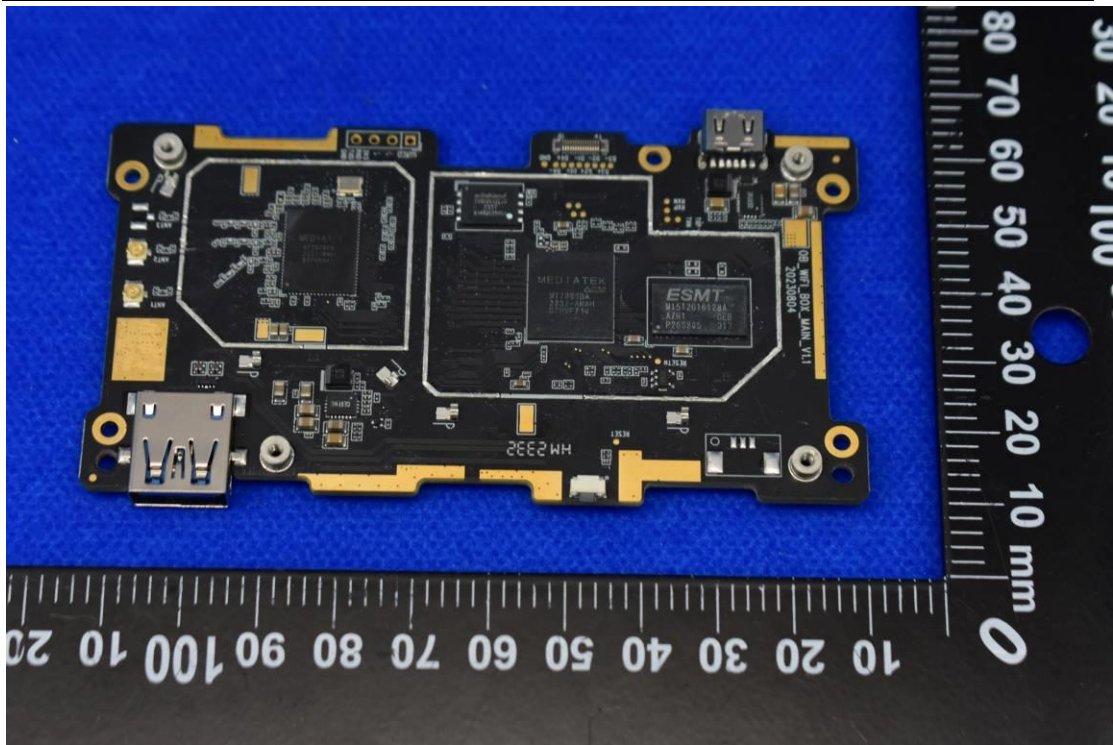

FCC ID: 2AXH6WBF1

Internal Photos

1. EUT uncover view

2. Antenna view