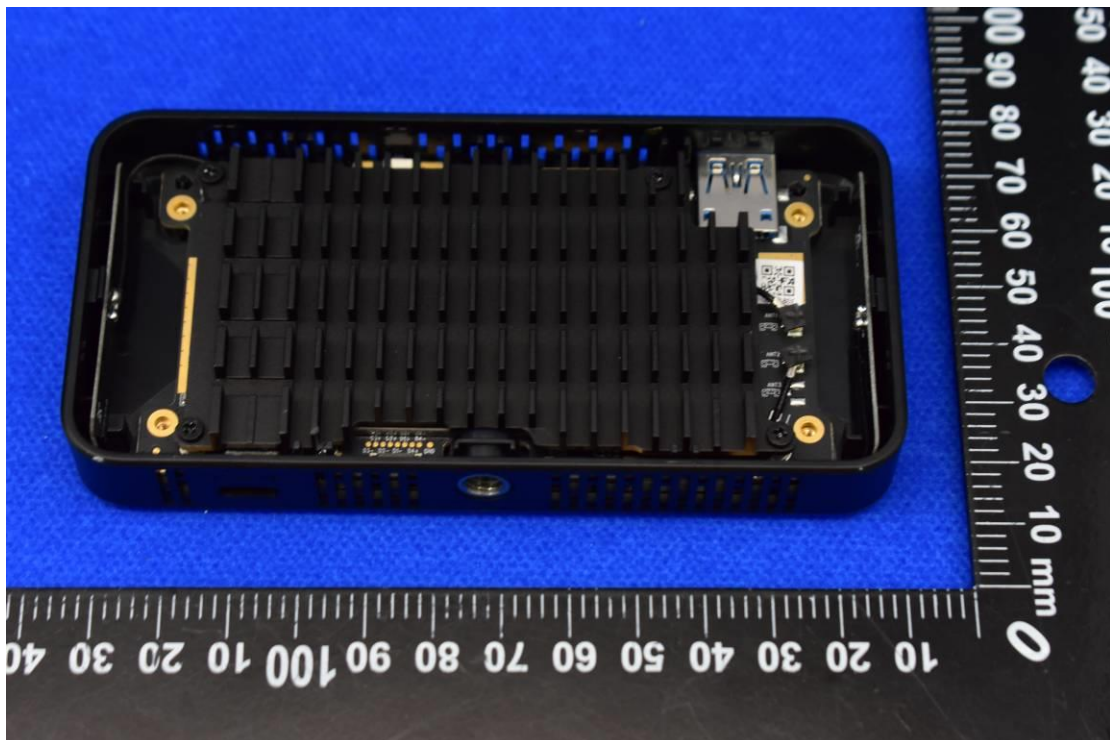

FCC ID: 2AXH6WBF1

Internal Photos

1. EUT uncover view

2. Antenna view