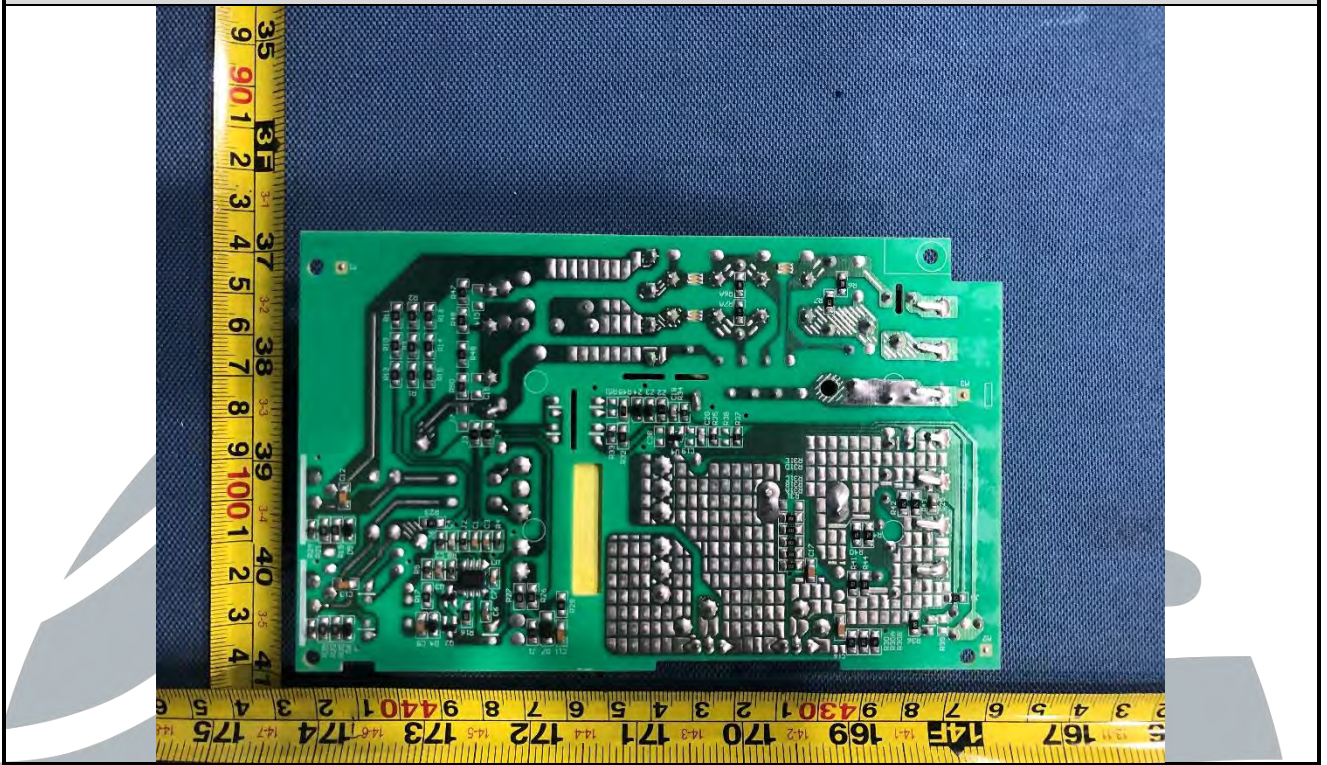

APPENDIX 2 PHOTOS OF EUT CONSTRUCTIONAL DETAILS
EUT INTERNAL PHOTOS

Wi-Fi Antenna

BT Antenna

EUT Photo

EUT Photo

EUT Photo

EUT Photo

EUT Photo

EUT Photo

EUT Photo

EUT Photo

Shenzhen UnionTrust Quality and Technology Co., Ltd.

Address: Unit D/E of 9/F and 16/F, Block A, Building 6, Baoneng science and technology park, Longhua district, Shenzhen, China
Tel: +86-755-28230888 Fax: +86-755-28230886 E-mail: info@uttlab.com