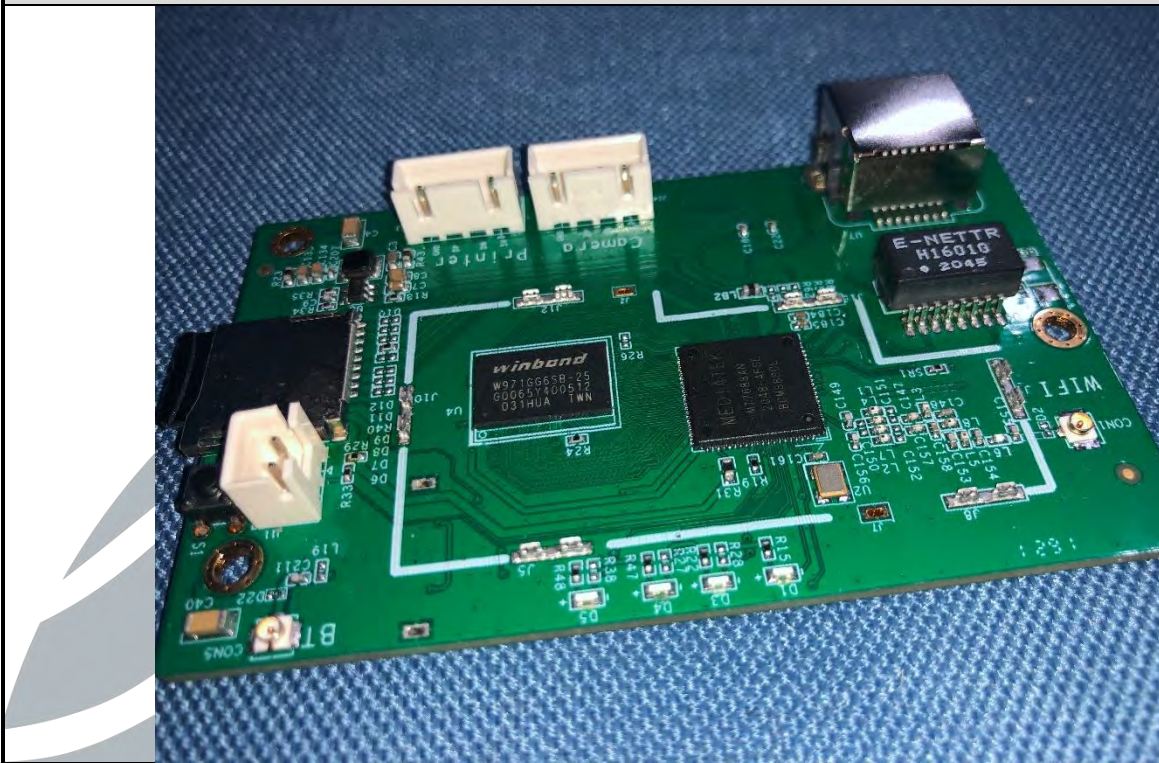

APPENDIX 2 PHOTOS OF EUT CONSTRUCTIONAL DETAILS
EUT INTERNAL PHOTOS

Wi-Fi Antenna

BT Antenna

EUT Photo

EUT Photo

EUT Photo

EUT Photo

EUT Photo

EUT Photo

EUT Photo

EUT Photo

Shenzhen UnionTrust Quality and Technology Co., Ltd.

Address: Unit D/E of 9/F and 16/F, Block A, Building 6, Baoneng science and technology park, Longhua district, Shenzhen, China
Tel: +86-755-28230888 Fax: +86-755-28230886 E-mail: info@uttlab.com