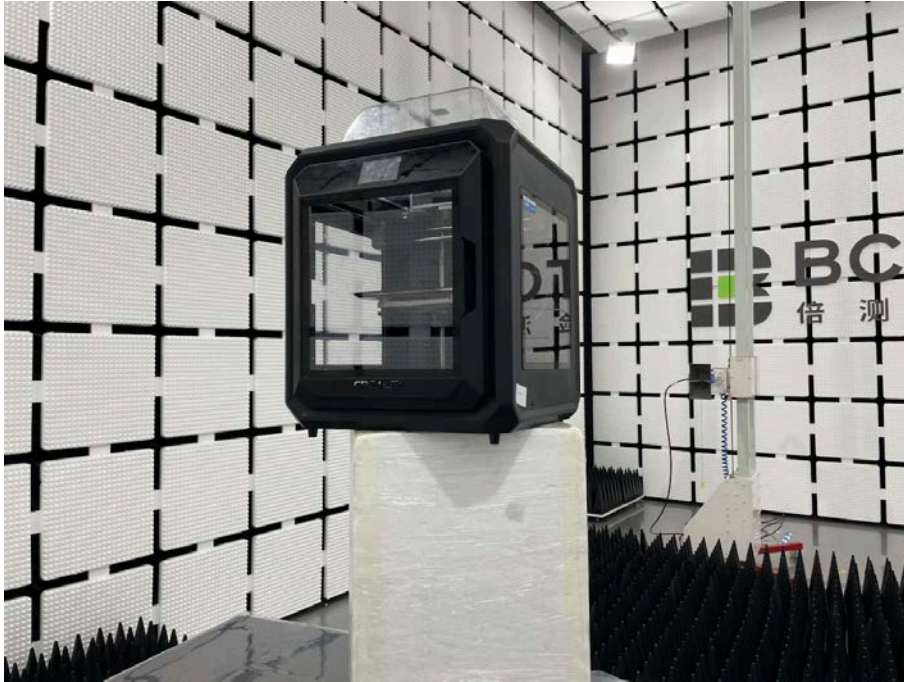

TEST SETUP PHOTOGRAPHS

1.1. Photos of Conducted Emission Measurement

1.2. Photos of Radiation Emission Measurement

Spurious Emission Test Setup (Between 30MHz – 1GHz)

Spurious Emission Test Setup (above 1GHz)