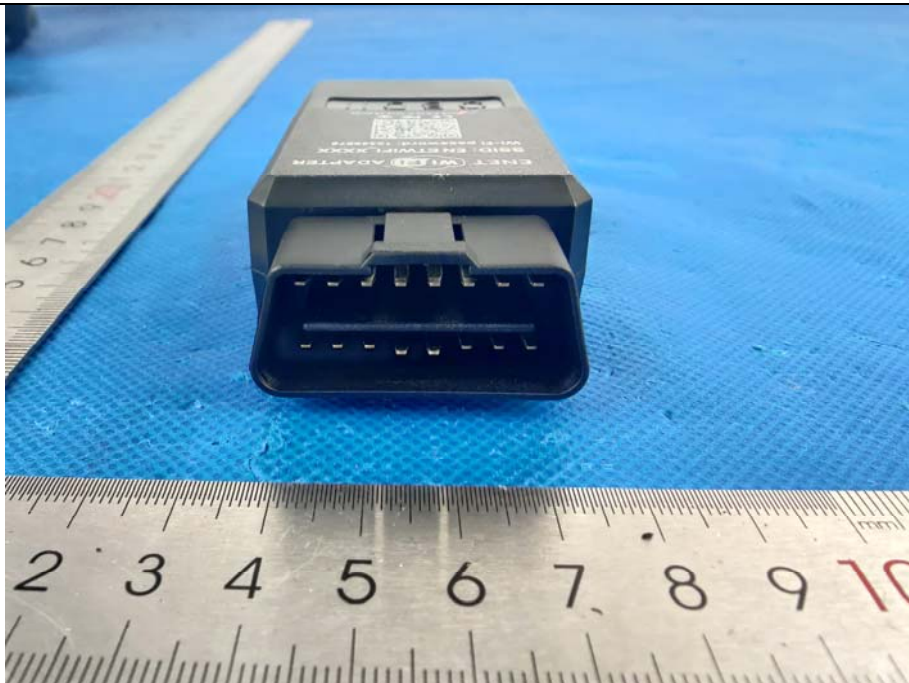

FCC ID: 2AXH4-BFEW

APPENDIX 1: EUT PHOTO

Photo 1 (For model Smart Bimmer Enet Wifi)

Photo 2

Photo 3

Photo 4

Photo 5

Photo 6