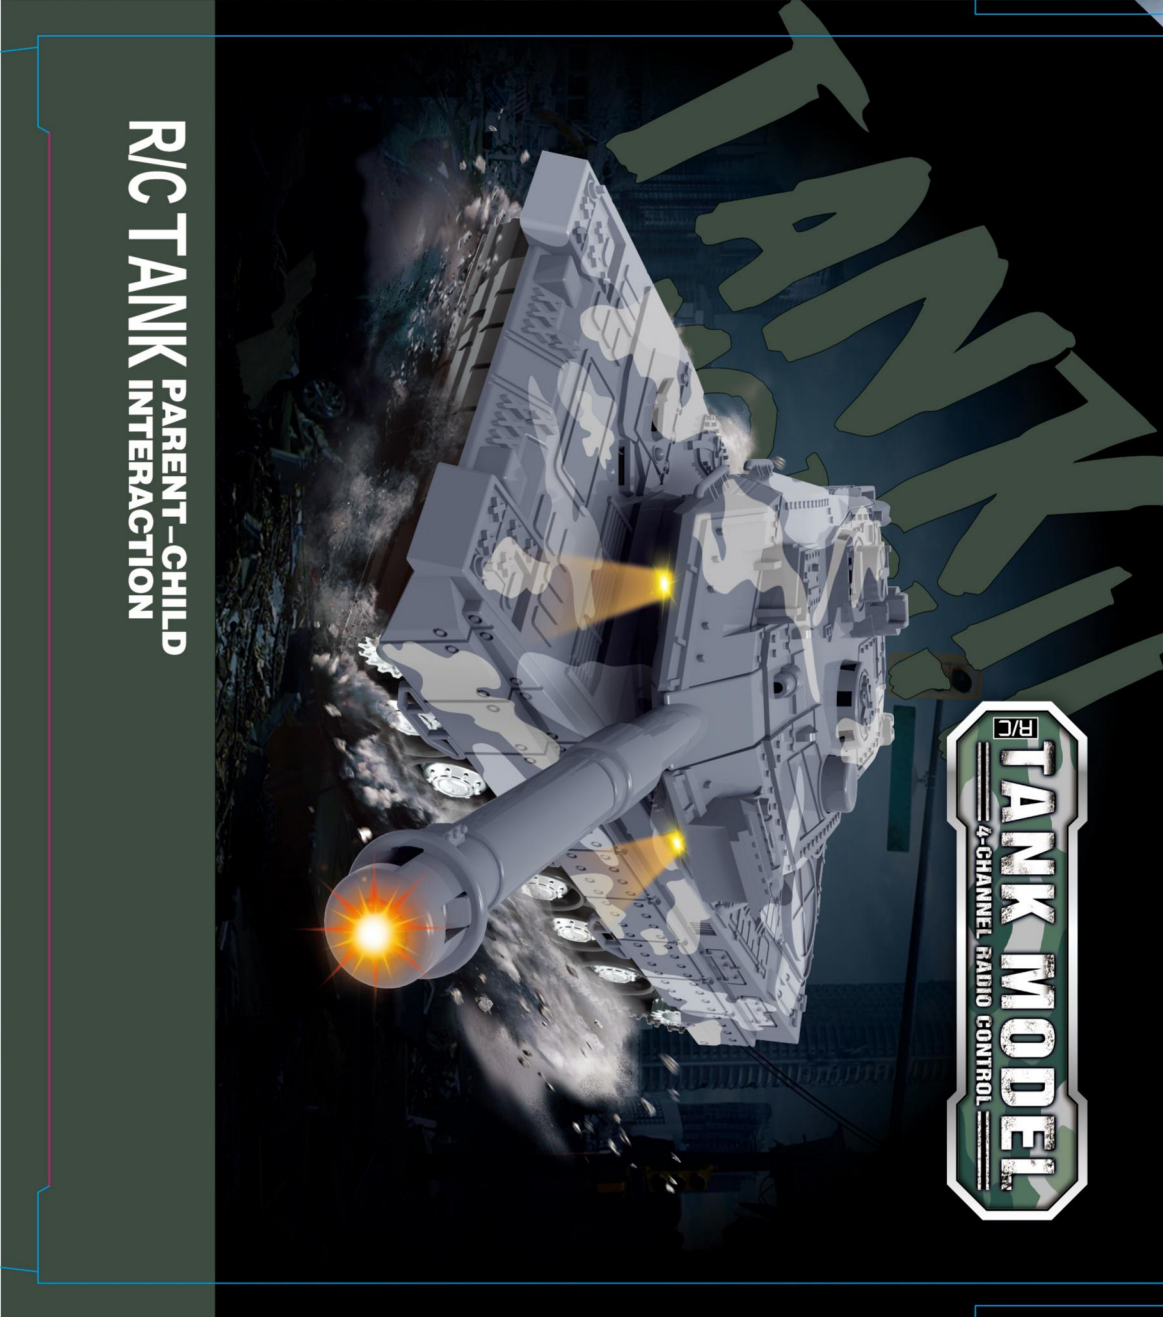

R/C TANK MODEL
PARENT-CHILD INTERACTION

R/C TANK MODEL
4-CHANNEL RADIO CONTROL

COME AND TRY IT OUT

LIGHTS AND MUSIC

R/C

6+ AGES

R/C TANK MODEL
4-CHANNEL RADIO CONTROL

R/C TANK MODEL
PARENT-CHILD INTERACTION