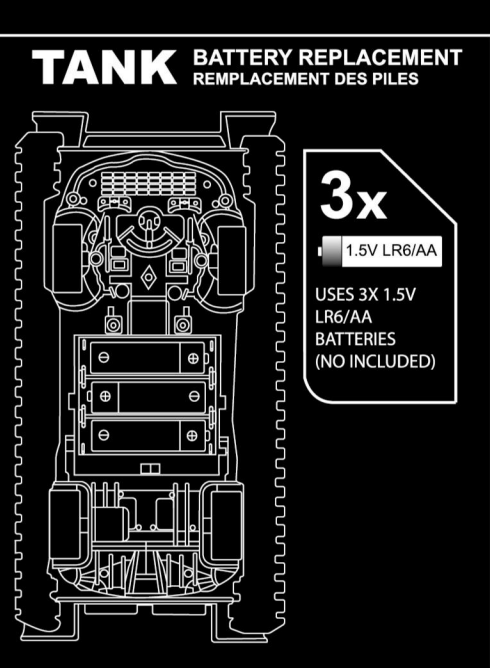

NOT SUITABLE FOR CHILDREN UNDER 3 YEARS DUE TO SMALL PARTS

هذه لعبة اولى كودكان رير 3 سنل
مناسب ليهست ، دارى القواعد كوكب است
تحذير: خطر الاختناق تحت 3 سنل (3 سنوات بسبب
الاقطاع الصغيرة)

COUNTRY OF ORIGIN: CHINA
بلد المنشأ: الصين

PRECAUCIONES:
PELIGRO DE AHOGARSE. Contiene partes pequeñas. No recomendado para niños menores de 3 años.

WARNING:
CHOKING HAZARD - Small parts
Not for children under 3 years.

NO.383-62A
NO.383-62B
NO.383-63A
NO.383-63B
MADE IN CHINA

R/C TANK MODEL
4-CHANNEL RADIO CONTROL

WARNING:
CHOKING HAZARD - Small parts
Not for children under 3 years.