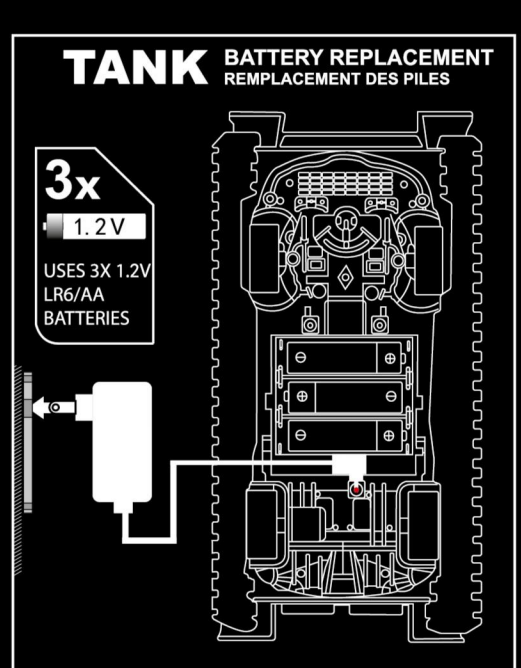

NOT SUITABLE FOR CHILDREN UNDER 3 YEARS DUE TO SMALL PARTS

هذه لعبة اولى كودكان رير 3 سنل
مناسب ليهست ، دارى القواعد كوكب است
تحذير: خطر الاختناق تحت 3 سنل (3 سنوات بسبب
الاقطاع الصغيرة)

COUNTRY OF ORIGIN: CHINA
بلد المنشأ: الصين

PRECAUCIONES:
PELIGRO DE AHOGARSE. Contiene partes pequeñas. No recomendado para niños menores de 3 años.

WARNING:
CHOKING HAZARD - Small parts
Not for children under 3 years.

NO.383-62A
NO.383-62B
NO.383-63A
NO.383-63B
MADE IN CHINA

R/C TANK MODEL
4-CHANNEL RADIO CONTROL

WARNING:
CHOKING HAZARD - Small parts
Not for children under 3 years.