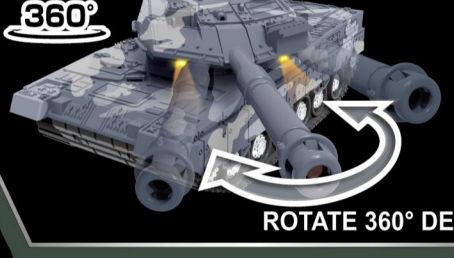

FEATURES: Forward/Backward Light Music High speed motor Rotate 360° degrees Lits turn

R/C TANK MODEL
PARENT-CHILD INTERACTION

R/C TANK MODEL
4-CHANNEL RADIO CONTROL

R/C TANK MODEL
PARENT-CHILD INTERACTION

R/C TANK MODEL
4-CHANNEL RADIO CONTROL

COME AND TRY IT OUT

LIGHTS AND MUSIC

R/C

6+ AGES

R/C TANK MODEL
4-CHANNEL RADIO CONTROL

R/C TANK MODEL
PARENT-CHILD INTERACTION

NOT SUITABLE FOR CHILDREN UNDER 3 YEARS DUE TO SMALL PARTS

هذه لعبة اولى كودكان رير 3 سنل
مناسب ليهست ، دارى القواعد كوكب است
تحذير: خطر الاختناق تحت 3 سنل (3 سنوات بسبب
الاقطاع الصغيرة)

COUNTRY OF ORIGIN: CHINA
بلد المنشأ: الصين

PRECAUCIONES:
PELIGRO DE AHOGARSE. Contiene partes pequeñas. No recomendado para niños menores de 3 años.

WARNING:
CHOKING HAZARD - Small parts
Not for children under 3 years.

NO.383-62A
NO.383-62B
NO.383-63A
NO.383-63B
MADE IN CHINA

R/C TANK MODEL
4-CHANNEL RADIO CONTROL

WARNING:
CHOKING HAZARD - Small parts
Not for children under 3 years.