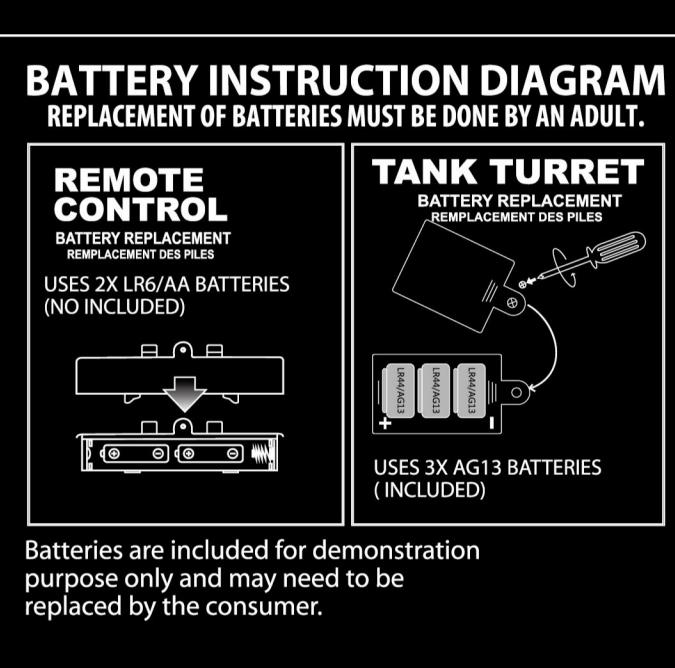

NOT SUITABLE FOR CHILDREN UNDER 3 YEARS DUE TO SMALL PARTS

هذه لعبة اولى كودكان رير 3 سنل
مناسب ليهست ، دارى القواعد كوكب است
تحذير: خطر الاختناق تحت 3 سنل (3 سنوات بسبب
الاقطاع الصغيرة)

COUNTRY OF ORIGIN: CHINA
بلد المنشأ: الصين

PRECAUCIONES:
PELIGRO DE AHOGARSE. Contiene partes pequeñas. No recomendado para niños menores de 3 años.

WARNING:
CHOKING HAZARD - Small parts
Not for children under 3 years.

NO.383-62A
NO.383-62B
NO.383-63A
NO.383-63B
MADE IN CHINA

R/C TANK MODEL
4-CHANNEL RADIO CONTROL

WARNING:
CHOKING HAZARD - Small parts
Not for children under 3 years.