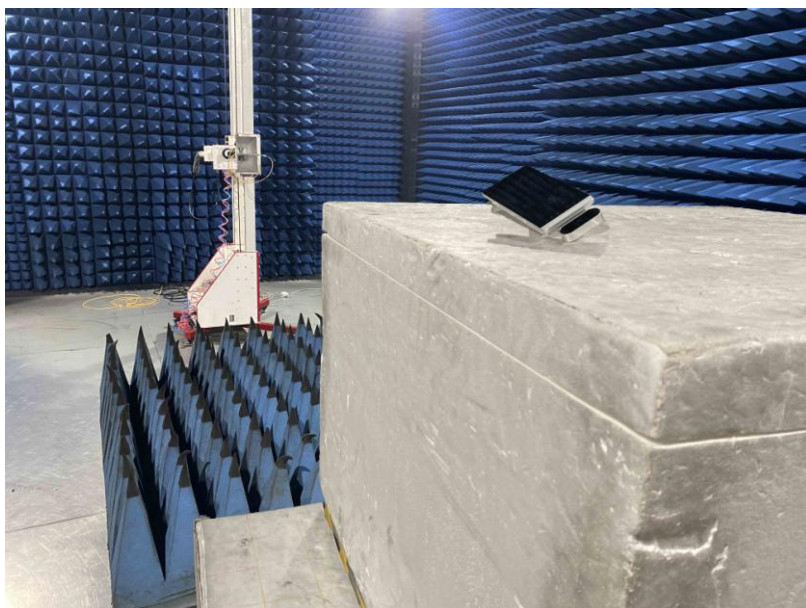

Product Name: Smart Face Recognition Body Temperature Measuring Kiosk

Test Model No.: WVT-NTF8

Test Setup Photo

Radiated Emission

Conducted Emission

-----End-----