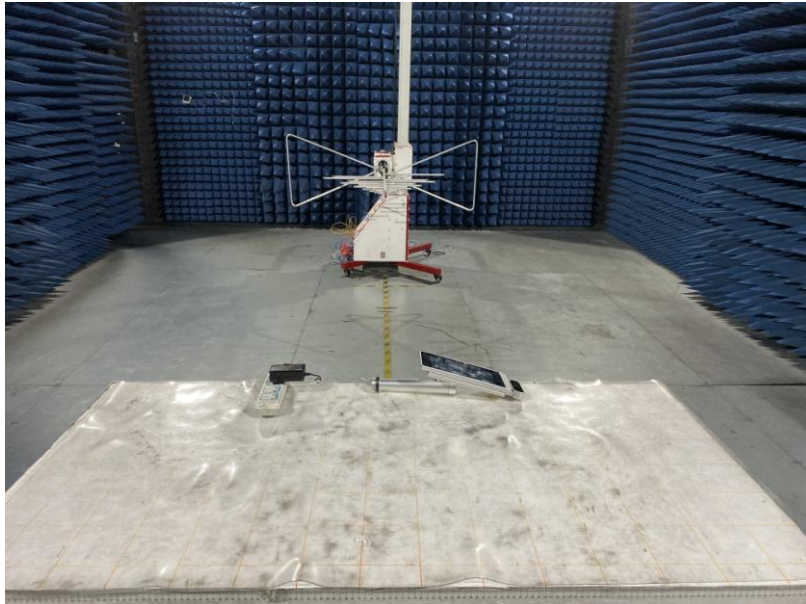

Product Name: Smart Face Recognition Body Temperature Measuring Kiosk

Test Model No.: WVT-NTF8

Test Setup Photo

Radiated Emission

Conducted Emission

-----End-----