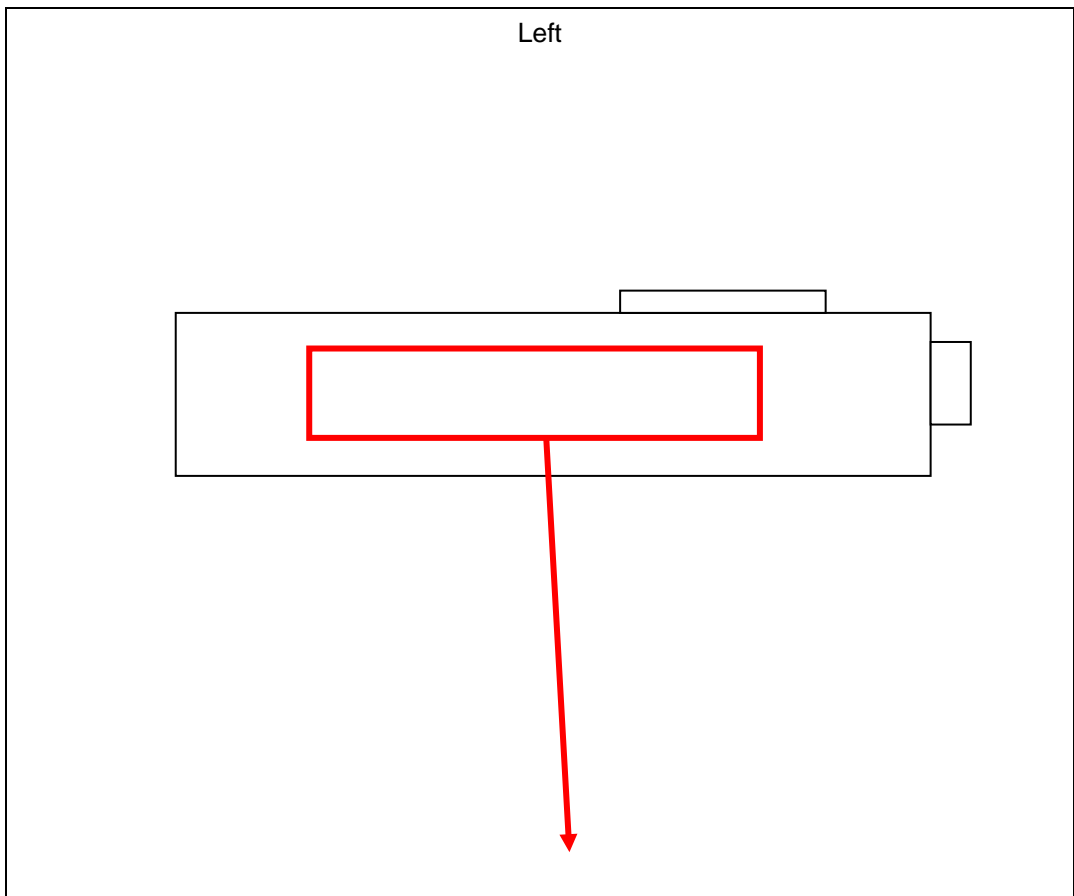

SAMPLE LABEL & LOCATION

EPIC SYSTEMS CO., LTD.
Model : Triplex 3way
Rated Voltage : 6 V
FCC ID : 2AXFW-TRIPLEX3WAY
Made in Korea