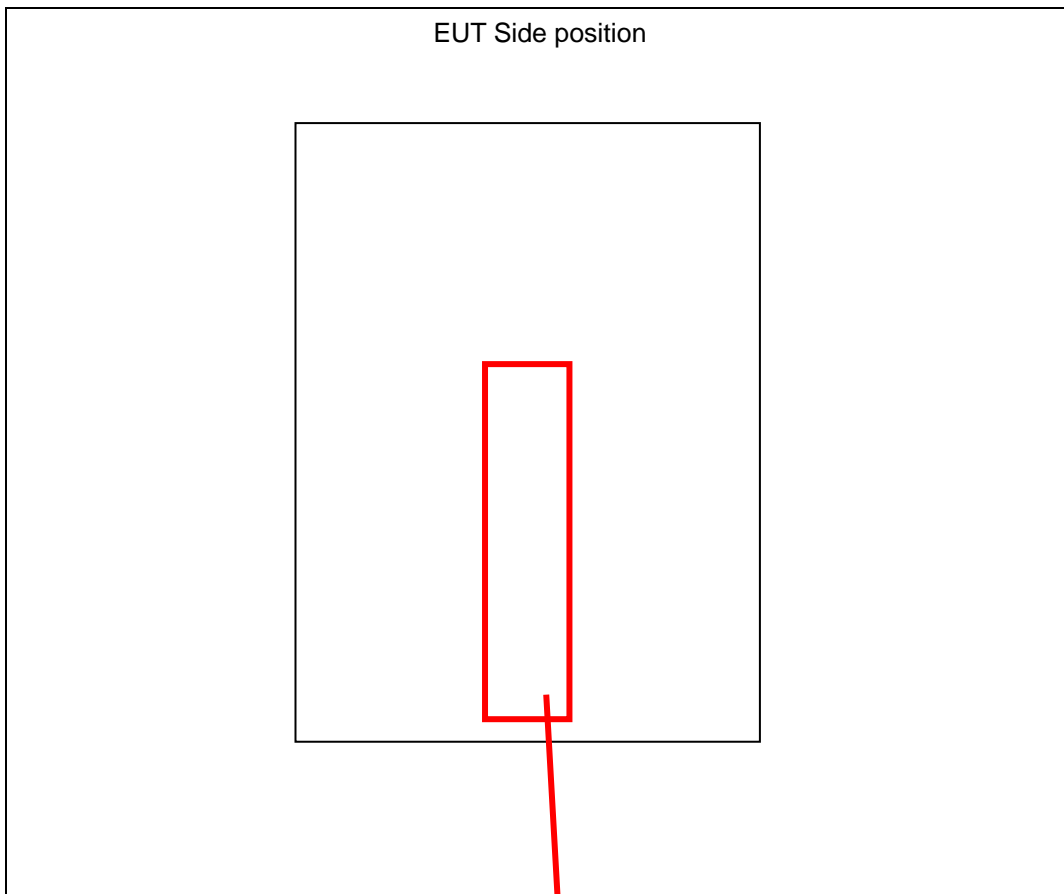

SAMPLE LABEL & LOCATION

EPIC SYSTEMS CO., LTD.
Model : ES-FF730G
Rated Voltage : 6 V
FCC ID : 2AXFW-ES-FF730G
Contains FCC ID: 2AXFW-MDBT42Q
Made in Korea