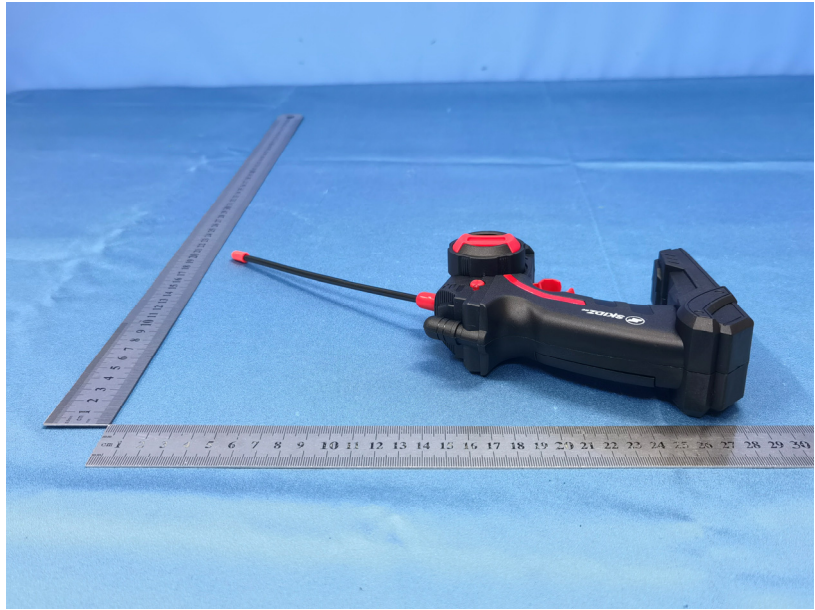

Test Model No.: MT1054

FCC ID: 2AXFB6377CH
MISCO TOYS EDISON NJ 08817
Mt1054 040122 49MHZ