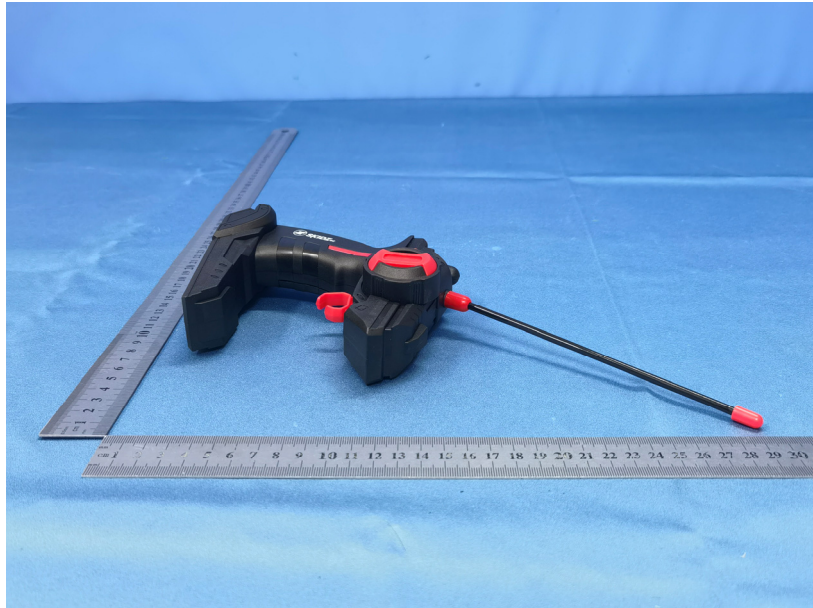

Test Model No.: MT1054

FCC ID: 2AXFB6377CH
MISCO TOYS EDISON NJ 08817
Mt1054 040122 49MHZ