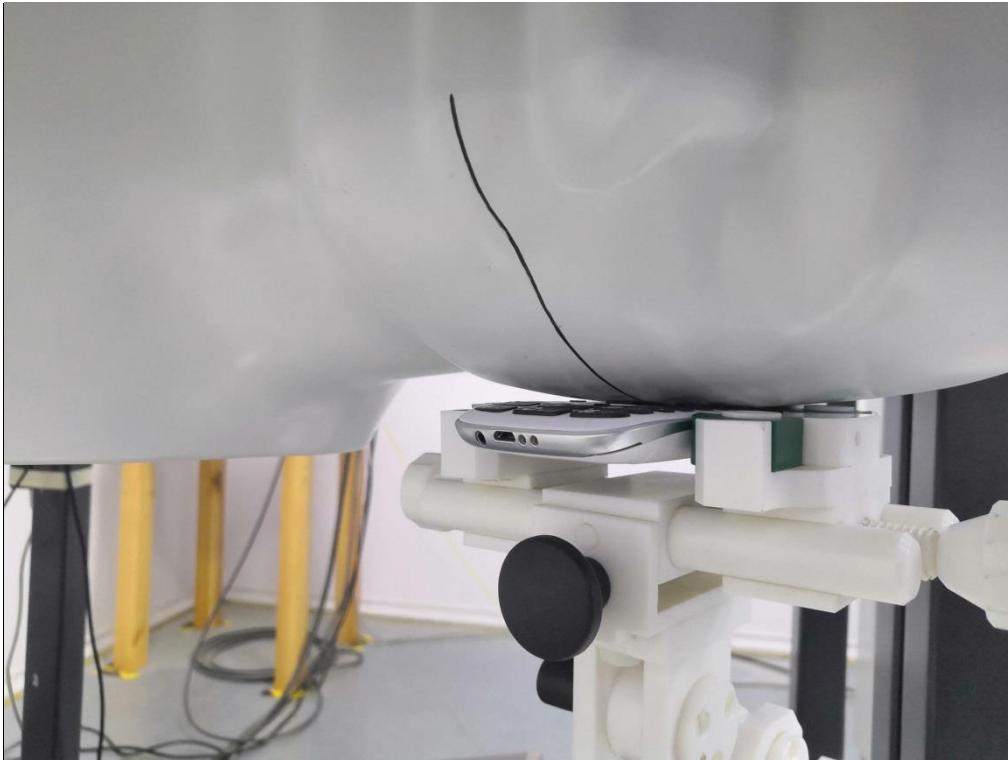

TEST SETUP PHOTOS OF SAR

Head Setup Photo (Left Cheek)

Head Setup Photo (Left Tilt)

Head Setup Photo (Right Cheek)

Head Setup Photo (Right Tilt)

10mm body-worn Front Side Setup Photo (hotspot)

10mm body-worn Back Side Setup Photo (hotspot)

10mm body-worn Left Side Setup Photo (hotspot)

10mm body-worn Right Side Setup Photo (hotspot)

10mm body-worn Top Side Setup Photo (hotspot)

10mm body-worn Bottom Side Setup Photo (hotspot)