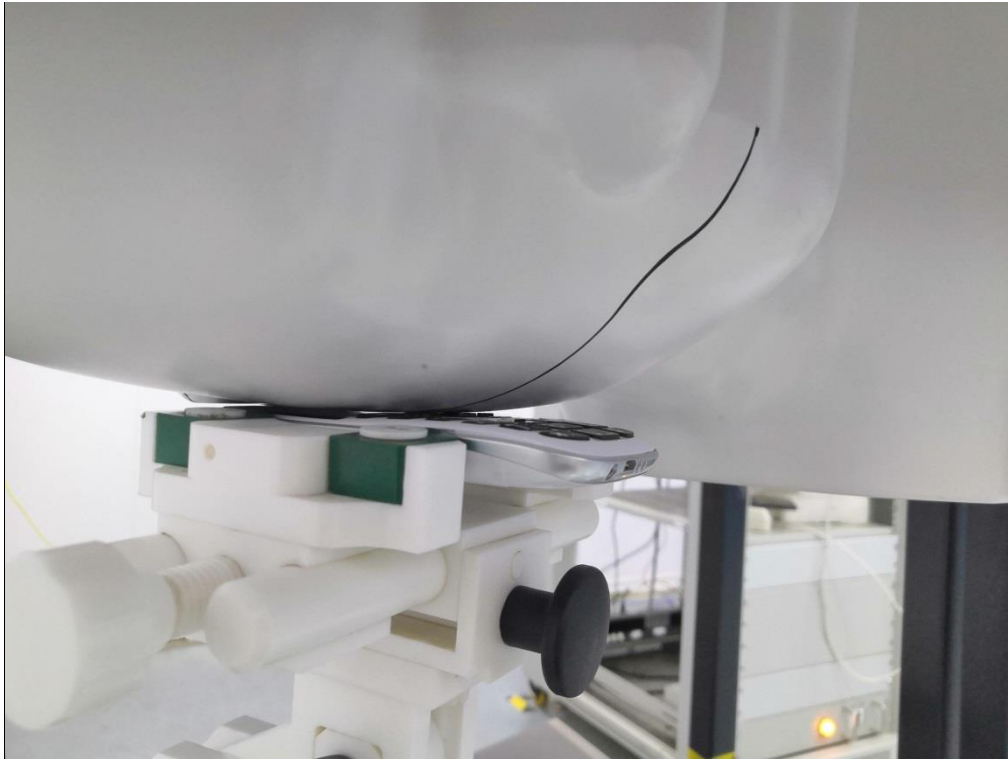

TEST SETUP PHOTOS OF SAR

Head Setup Photo (Left Cheek)

Head Setup Photo (Left Tilt)

Head Setup Photo (Right Cheek)

Head Setup Photo (Right Tilt)

10mm body-worn Front Side Setup Photo (hotspot)

10mm body-worn Back Side Setup Photo (hotspot)

10mm body-worn Left Side Setup Photo (hotspot)

10mm body-worn Right Side Setup Photo (hotspot)

10mm body-worn Top Side Setup Photo (hotspot)

10mm body-worn Bottom Side Setup Photo (hotspot)