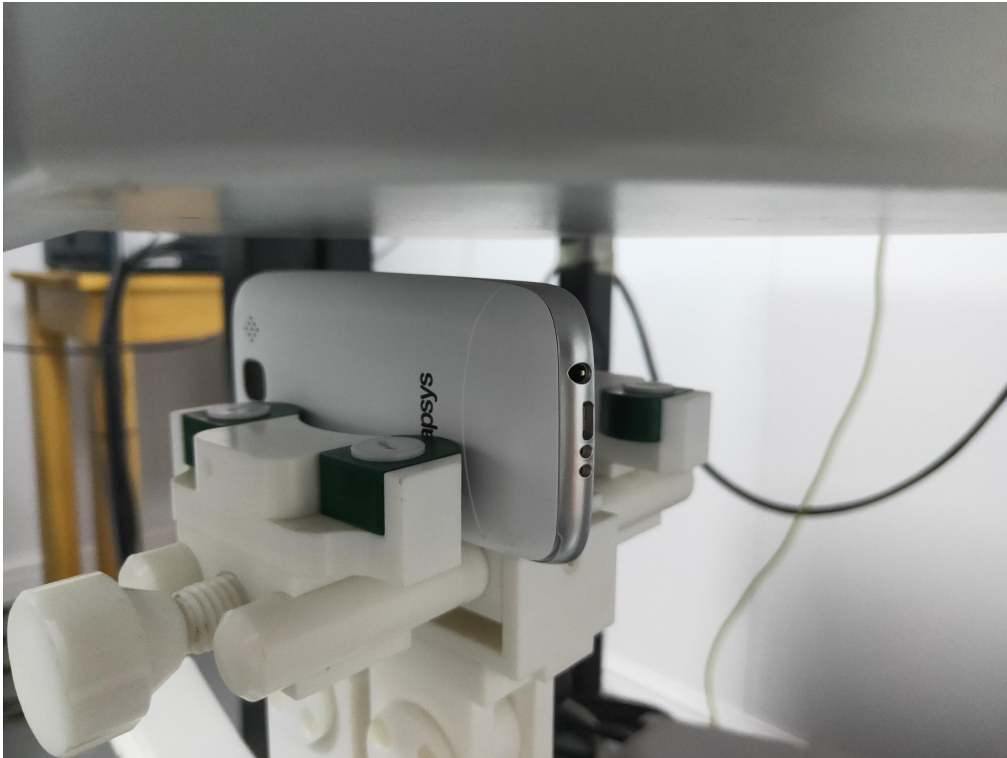

ANNEX A. PHOTOGRAPH OF THE TEST

Head Setup Photo (Left Cheek)

Head Setup Photo (Left Tilt)

Head Setup Photo (Right Check)

Head Setup Photo (Right Tilt)

10mm body-worn Front Side Setup Photo (hotspot)

10mm body-worn Back Side Setup Photo (hotspot)

10mm body-worn Left Side Setup Photo (hotspot)

10mm body-worn Right Side Setup Photo (hotspot)

10mm body-worn Top Side Setup Photo (hotspot)

10mm body-worn Bottom Side Setup Photo (hotspot)

AT PHOTOGRAPHS