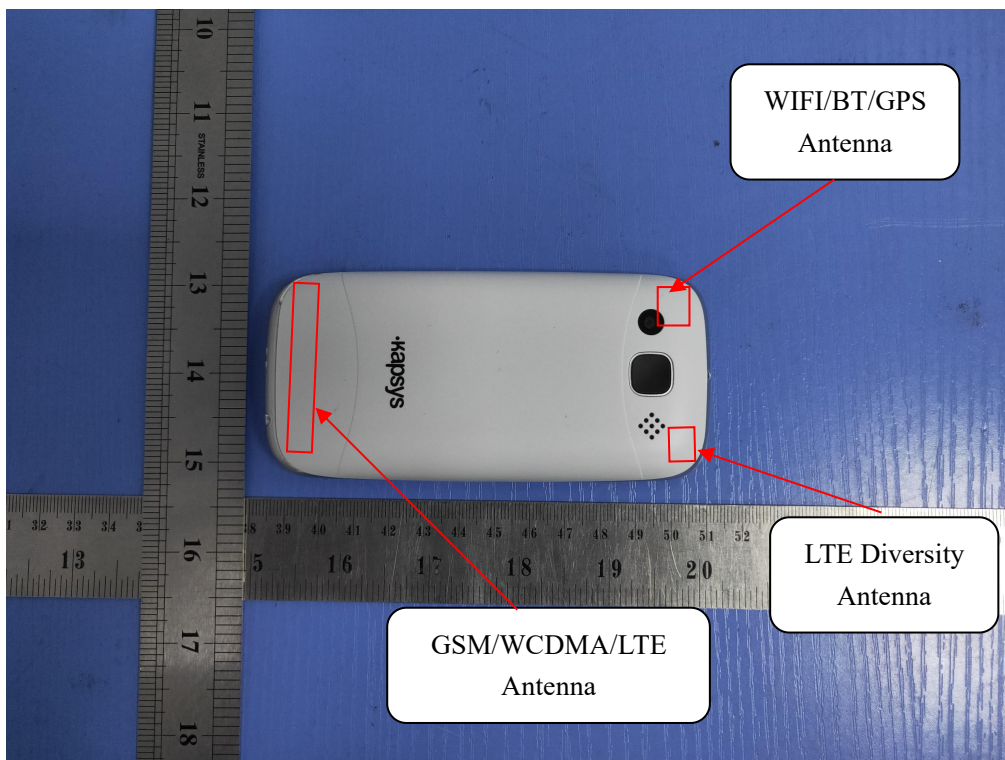

ANNEX A. PHOTOGRAPH OF THE TEST

Head Setup Photo (Left Cheek)

Head Setup Photo (Left Tilt)

Head Setup Photo (Right Check)

Head Setup Photo (Right Tilt)

10mm body-worn Front Side Setup Photo (hotspot)

10mm body-worn Back Side Setup Photo (hotspot)

10mm body-worn Left Side Setup Photo (hotspot)

10mm body-worn Right Side Setup Photo (hotspot)

10mm body-worn Top Side Setup Photo (hotspot)

10mm body-worn Bottom Side Setup Photo (hotspot)

AT PHOTOGRAPHS

Fig.1

Fig. 2