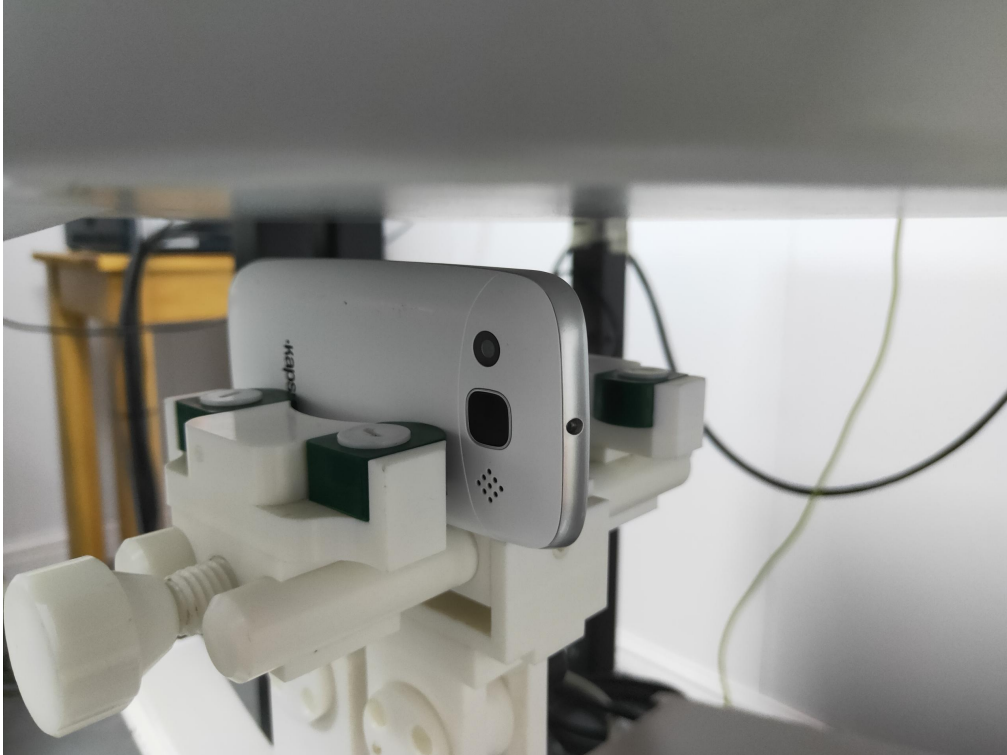

ANNEX A. PHOTOGRAPH OF THE TEST

Head Setup Photo (Left Cheek)

Head Setup Photo (Left Tilt)

Head Setup Photo (Right Check)

Head Setup Photo (Right Tilt)

10mm body-worn Front Side Setup Photo (hotspot)

10mm body-worn Back Side Setup Photo (hotspot)

10mm body-worn Left Side Setup Photo (hotspot)

10mm body-worn Right Side Setup Photo (hotspot)

10mm body-worn Top Side Setup Photo (hotspot)

10mm body-worn Bottom Side Setup Photo (hotspot)

AT PHOTOGRAPHS