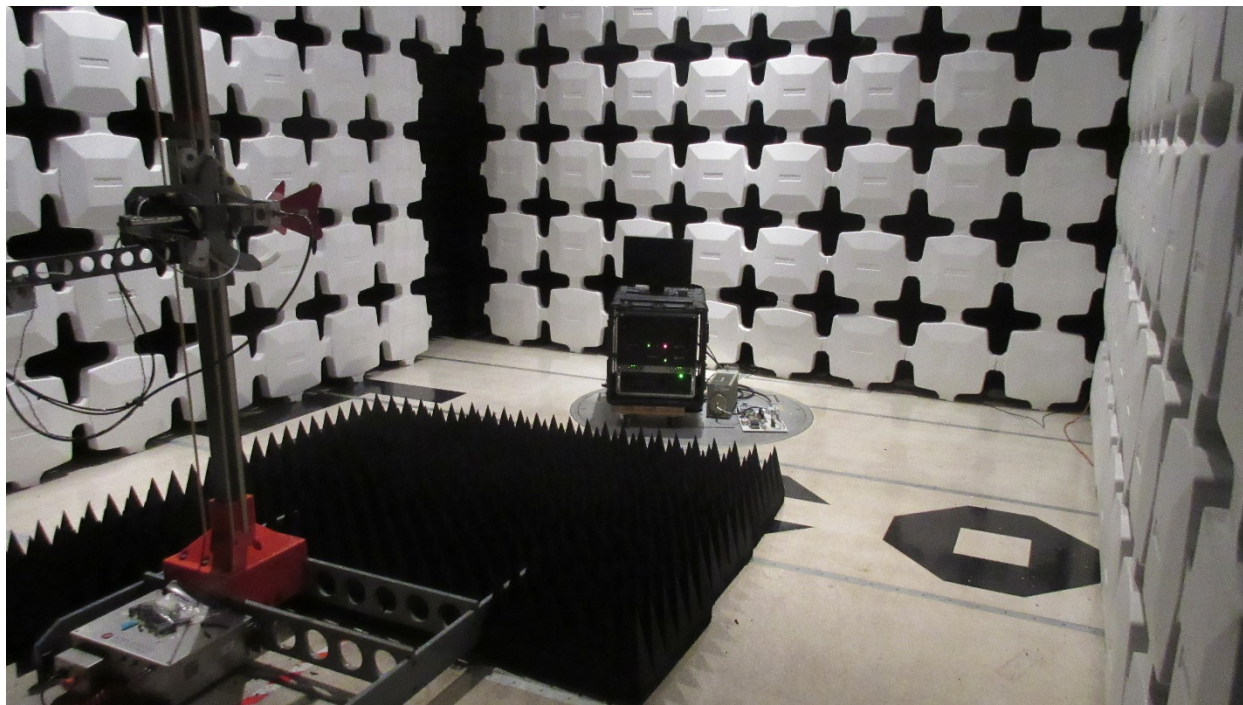

ANNEX B – Test Setup Photograph Exhibit

C SPEED, LLC
FCC ID: 2AXEILWRLP288310

Conducted Setup

Radiated Testing, Below 1 GHz

Radiated Testing, Above 1 GHz

Frequency Stability