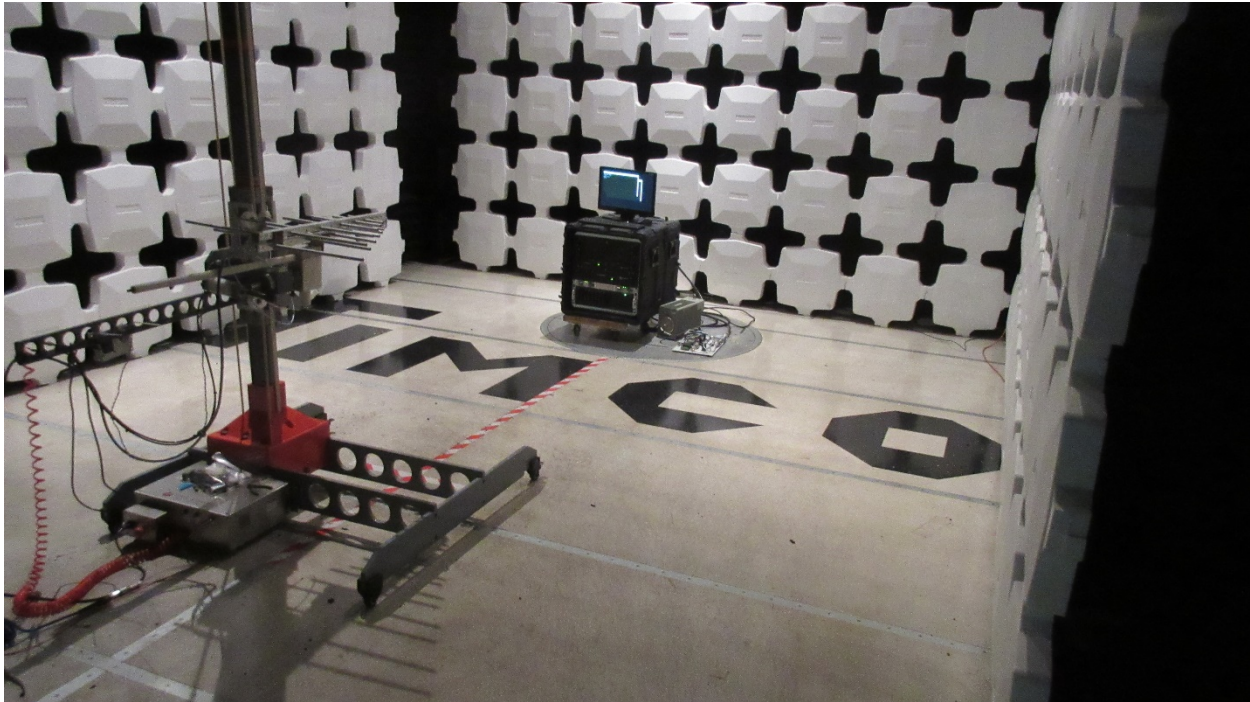

ANNEX B – Test Setup Photograph Exhibit

C SPEED, LLC
FCC ID: 2AXEILWRLP288310

Conducted Setup

Radiated Testing, Below 1 GHz

Radiated Testing, Above 1 GHz

Frequency Stability