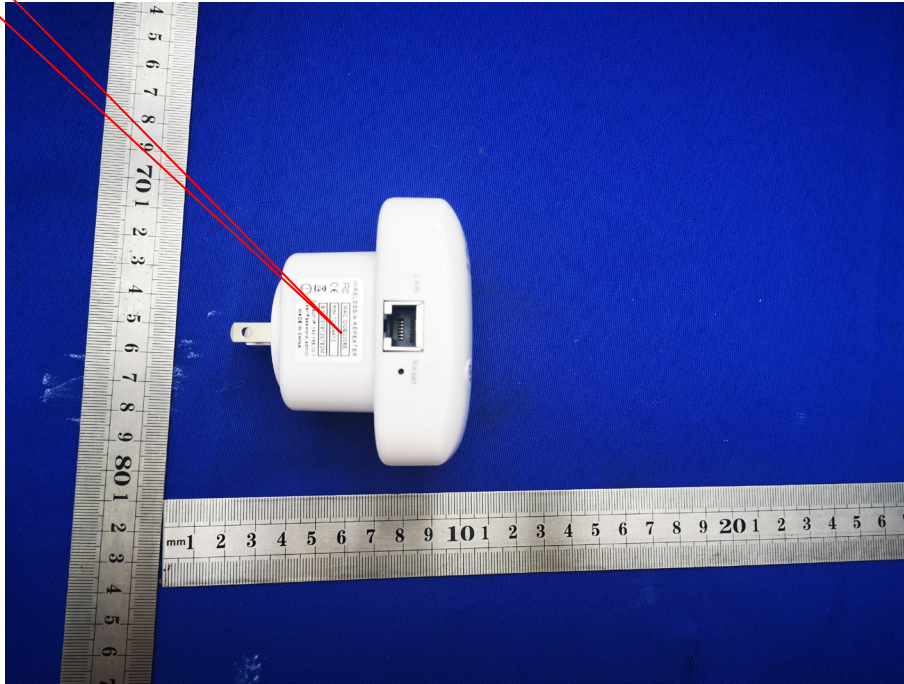

Label  
Location

Suggested size : around 30 mm X 15 mm, with black words/markings on silver label 銀底

黑字