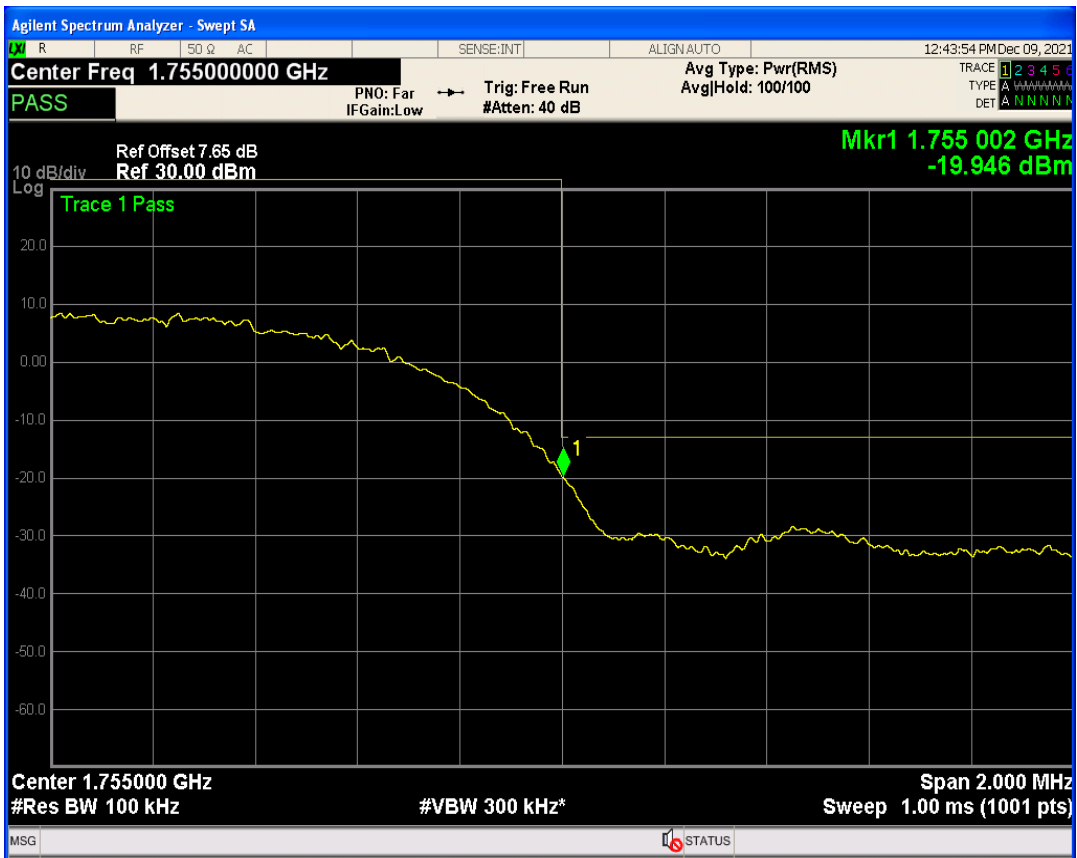

WCDMA Band2 Channel=9262

WCDMA Band2 Channel=9538

WCDMA Band4 Channel=1312

WCDMA Band4 Channel=1513

WCDMA Band5 Channel=4132

WCDMA Band5 Channel=4233

06 Out-of-band emissions

Band	Channel	Frequency (MHz)	Spur Freq (MHz)	Spur Level (dBm)	Limit (dBm)	Verdict
WCDMA Band2	9262	1852.4	17954.07	-24.33	-13	PASS
WCDMA Band2	9400	1880	18967.05	-24.01	-13	PASS
WCDMA Band2	9538	1907.6	19803.30	-23.81	-13	PASS
WCDMA Band4	1312	1712.4	17898.16	-23.74	-13	PASS
WCDMA Band4	1413	1732.6	18407.39	-23.82	-13	PASS
WCDMA Band4	1513	1752.6	19944.08	-24.18	-13	PASS
WCDMA Band5	4132	826.4	3153.60	-29.53	-13	PASS
WCDMA Band5	4182	836.4	3278.23	-29.69	-13	PASS
WCDMA Band5	4233	846.6	3156.84	-30.22	-13	PASS

WCDMA Band2 Channel=9262

WCDMA Band2 Channel=9538

WCDMA Band2 Channel=9400

WCDMA Band4 Channel=1413

WCDMA Band4 Channel=1312

WCDMA Band4 Channel=1513

WCDMA Band5 Channel=4132

WCDMA Band5 Channel=4233