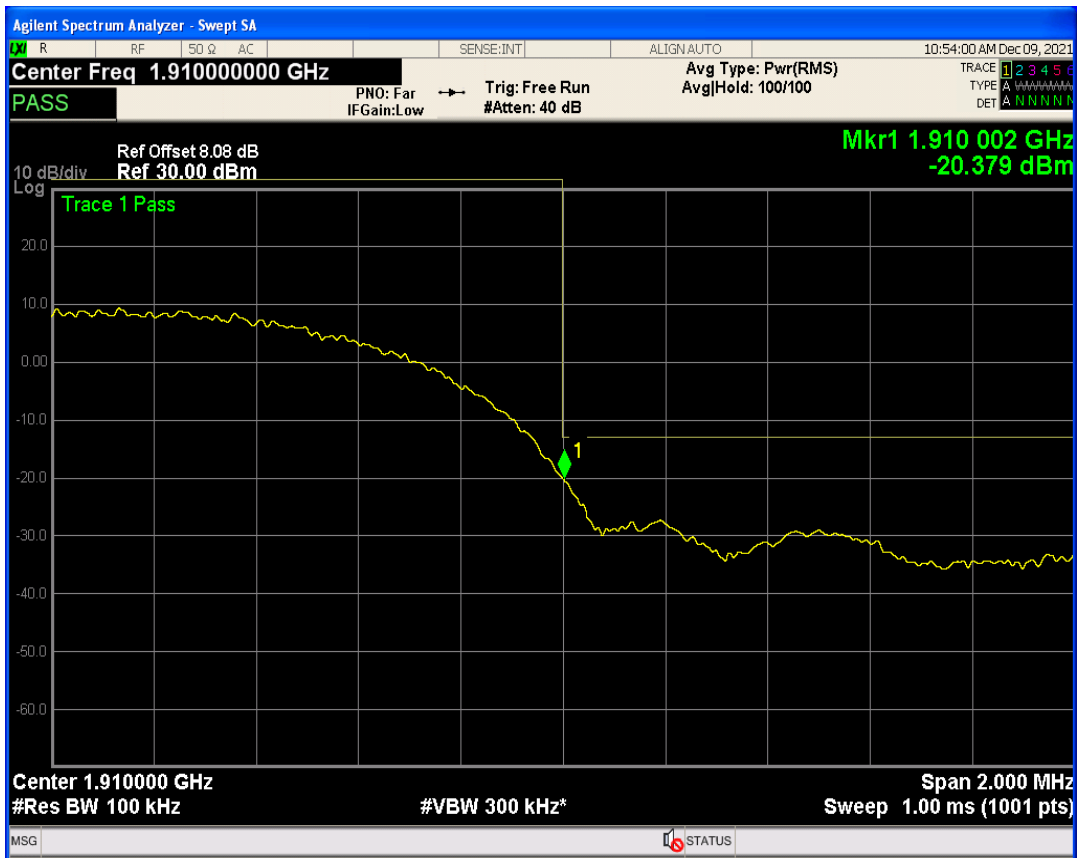

WCDMA Band5 Channel=4233

05 Band edge

Band	Channel	Frequency (MHz)	Spur Freq (MHz)	Spur Level (dBm)	Limit (dBm)	Verdict
WCDMA Band2	9262	1852.4	1850.00	-21.58	-13	PASS
WCDMA Band2	9538	1907.6	1910.00	-20.37	-13	PASS
WCDMA Band4	1312	1712.4	1710.00	-20.64	-13	PASS
WCDMA Band4	1513	1752.6	1755.00	-19.94	-13	PASS
WCDMA Band5	4132	826.4	824.00	-19.59	-13	PASS
WCDMA Band5	4233	846.6	849.00	-19.10	-13	PASS

WCDMA Band2 Channel=9262

WCDMA Band2 Channel=9538

WCDMA Band4 Channel=1312

WCDMA Band4 Channel=1513

WCDMA Band5 Channel=4132

WCDMA Band5 Channel=4233

06 Out-of-band emissions

Band	Channel	Frequency (MHz)	Spur Freq (MHz)	Spur Level (dBm)	Limit (dBm)	Verdict
WCDMA Band2	9262	1852.4	17954.07	-24.33	-13	PASS
WCDMA Band2	9400	1880	18967.05	-24.01	-13	PASS
WCDMA Band2	9538	1907.6	19803.30	-23.81	-13	PASS
WCDMA Band4	1312	1712.4	17898.16	-23.74	-13	PASS
WCDMA Band4	1413	1732.6	18407.39	-23.82	-13	PASS
WCDMA Band4	1513	1752.6	19944.08	-24.18	-13	PASS
WCDMA Band5	4132	826.4	3153.60	-29.53	-13	PASS
WCDMA Band5	4182	836.4	3278.23	-29.69	-13	PASS
WCDMA Band5	4233	846.6	3156.84	-30.22	-13	PASS