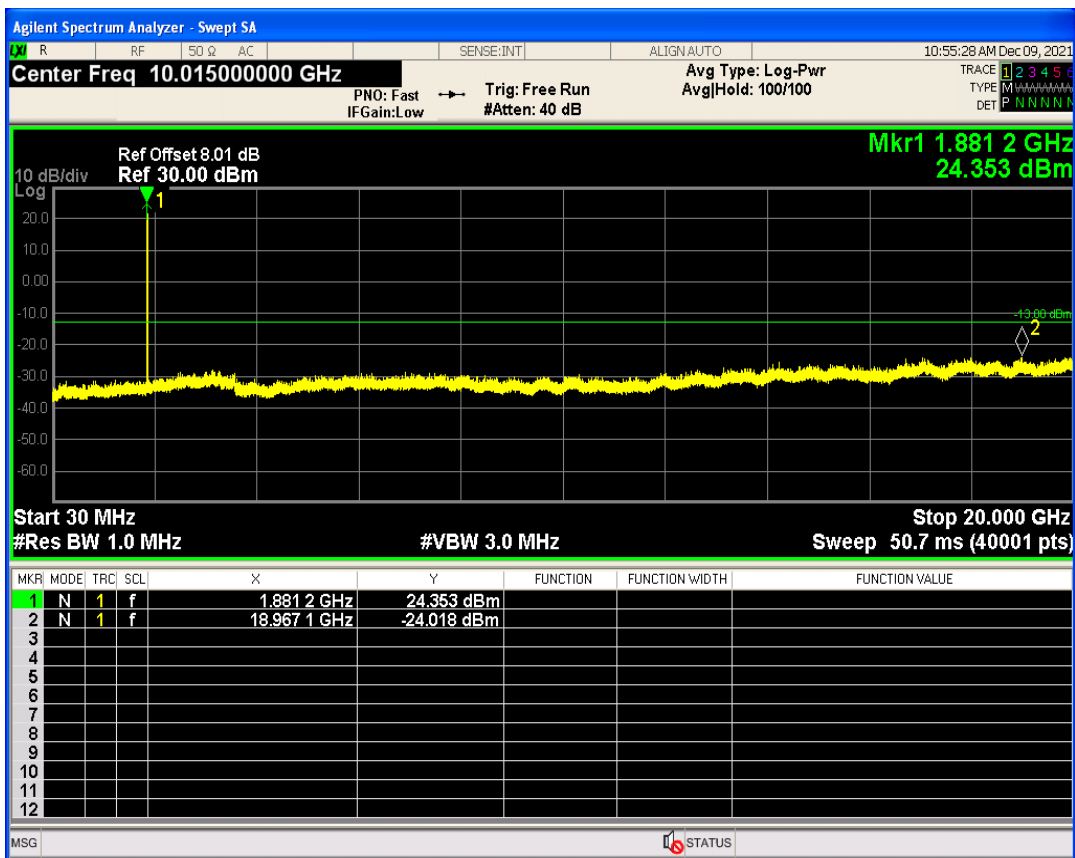

WCDMA Band2 Channel=9262

WCDMA Band2 Channel=9538

WCDMA Band4 Channel=1312

WCDMA Band4 Channel=1513

WCDMA Band5 Channel=4132

WCDMA Band5 Channel=4233

06 Out-of-band emissions

Band	Channel	Frequency (MHz)	Spur Freq (MHz)	Spur Level (dBm)	Limit (dBm)	Verdict
WCDMA Band2	9262	1852.4	17954.07	-24.33	-13	PASS
WCDMA Band2	9400	1880	18967.05	-24.01	-13	PASS
WCDMA Band2	9538	1907.6	19803.30	-23.81	-13	PASS
WCDMA Band4	1312	1712.4	17898.16	-23.74	-13	PASS
WCDMA Band4	1413	1732.6	18407.39	-23.82	-13	PASS
WCDMA Band4	1513	1752.6	19944.08	-24.18	-13	PASS
WCDMA Band5	4132	826.4	3153.60	-29.53	-13	PASS
WCDMA Band5	4182	836.4	3278.23	-29.69	-13	PASS
WCDMA Band5	4233	846.6	3156.84	-30.22	-13	PASS

WCDMA Band2 Channel=9262

WCDMA Band2 Channel=9538

WCDMA Band2 Channel=9400

WCDMA Band4 Channel=1413

WCDMA Band4 Channel=1312

WCDMA Band4 Channel=1513

WCDMA Band5 Channel=4132

WCDMA Band5 Channel=4233