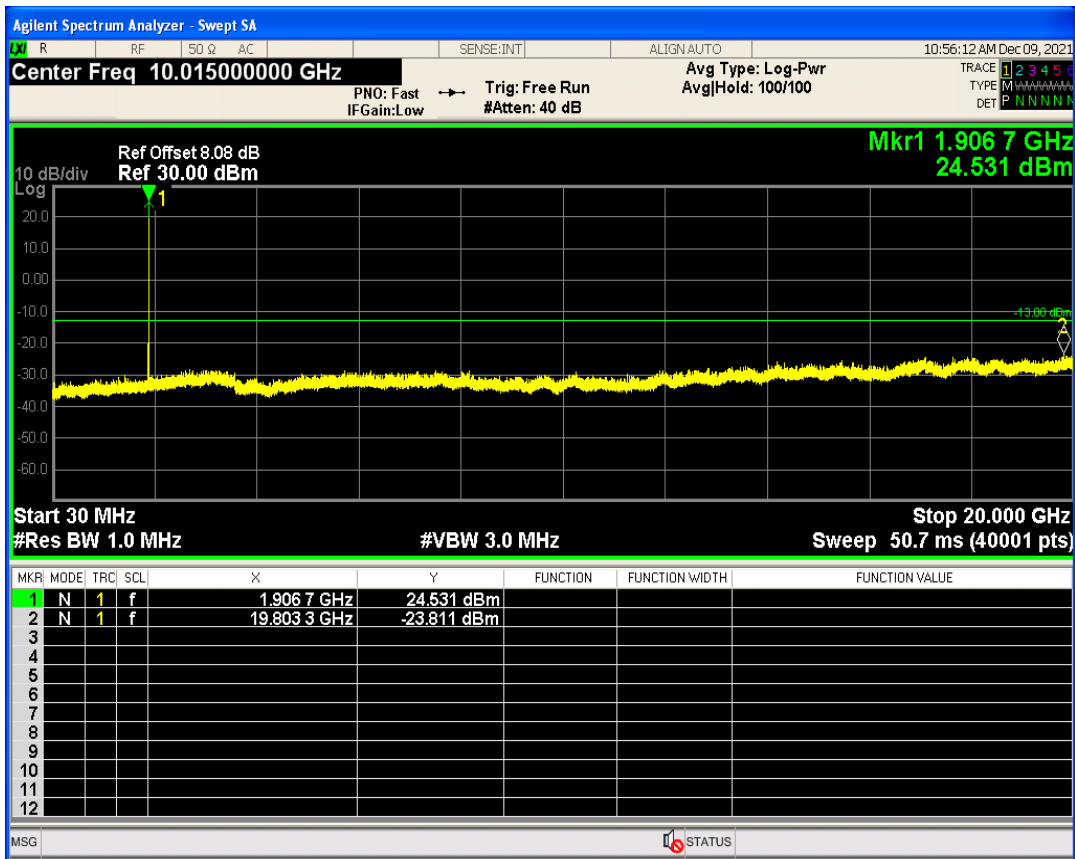

WCDMA Band2 Channel=9262

WCDMA Band2 Channel=9538

WCDMA Band4 Channel=1312

WCDMA Band4 Channel=1513

WCDMA Band5 Channel=4132

WCDMA Band5 Channel=4233

06 Out-of-band emissions

Band	Channel	Frequency (MHz)	Spur Freq (MHz)	Spur Level (dBm)	Limit (dBm)	Verdict
WCDMA Band2	9262	1852.4	17954.07	-24.33	-13	PASS
WCDMA Band2	9400	1880	18967.05	-24.01	-13	PASS
WCDMA Band2	9538	1907.6	19803.30	-23.81	-13	PASS
WCDMA Band4	1312	1712.4	17898.16	-23.74	-13	PASS
WCDMA Band4	1413	1732.6	18407.39	-23.82	-13	PASS
WCDMA Band4	1513	1752.6	19944.08	-24.18	-13	PASS
WCDMA Band5	4132	826.4	3153.60	-29.53	-13	PASS
WCDMA Band5	4182	836.4	3278.23	-29.69	-13	PASS
WCDMA Band5	4233	846.6	3156.84	-30.22	-13	PASS

WCDMA Band2 Channel=9262

WCDMA Band2 Channel=9538

WCDMA Band2 Channel=9400

WCDMA Band4 Channel=1413

WCDMA Band4 Channel=1312

WCDMA Band4 Channel=1513

WCDMA Band5 Channel=4132

WCDMA Band5 Channel=4233