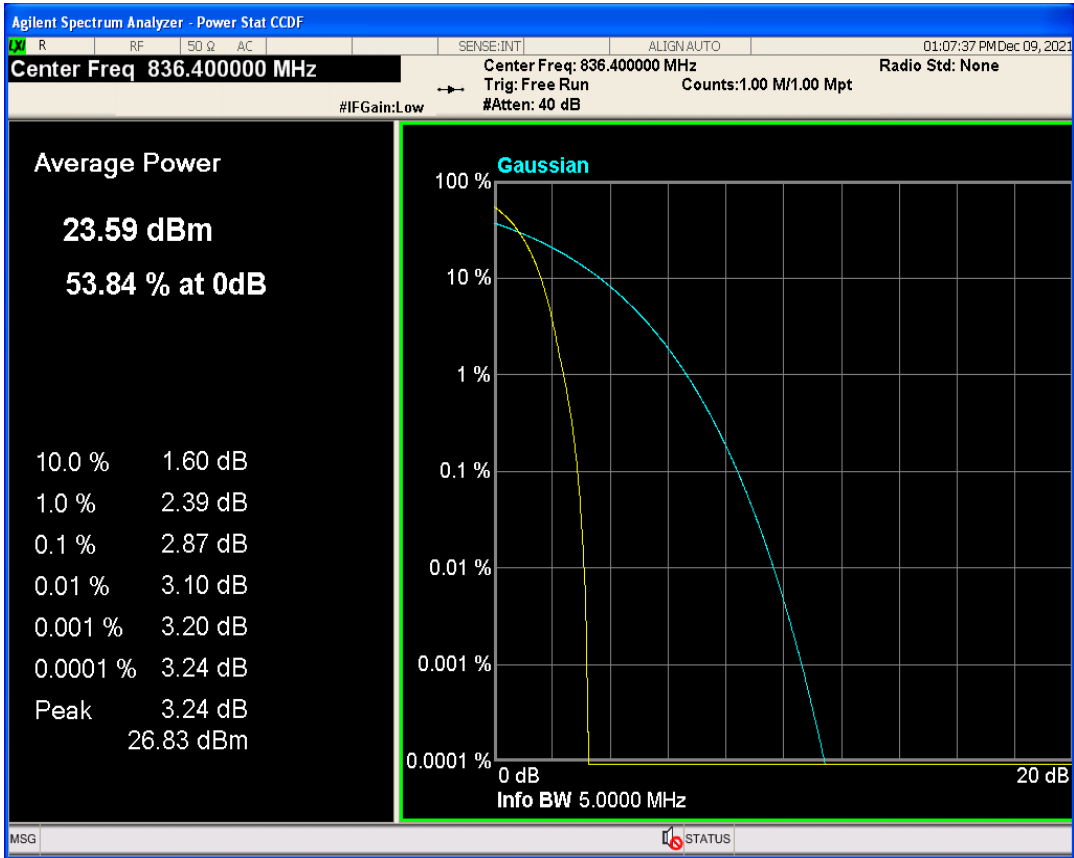

WCDMA Band2 Channel=9262

WCDMA Band2 Channel=9538

WCDMA Band2 Channel=9400

WCDMA Band4 Channel=1413

WCDMA Band4 Channel=1312

WCDMA Band5 Channel=4132

WCDMA Band5 Channel=4233

04 Occupied bandwidth