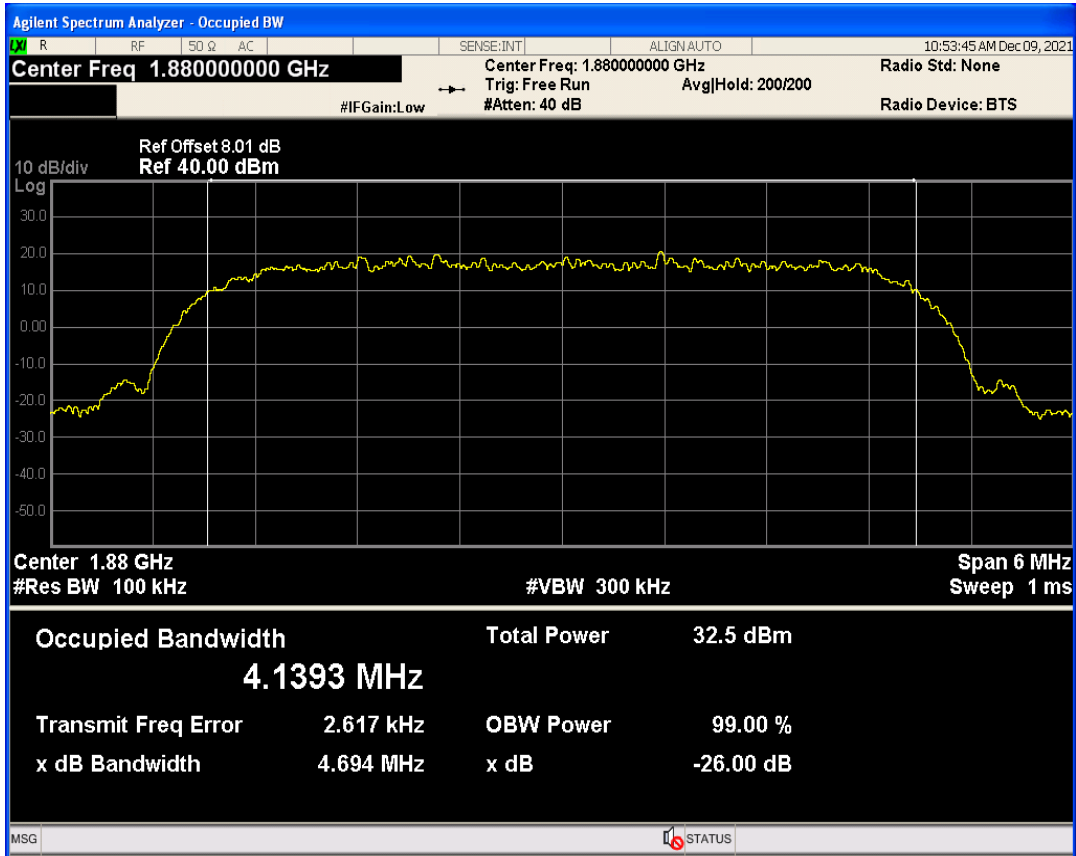

WCDMA Band2 Channel=9400