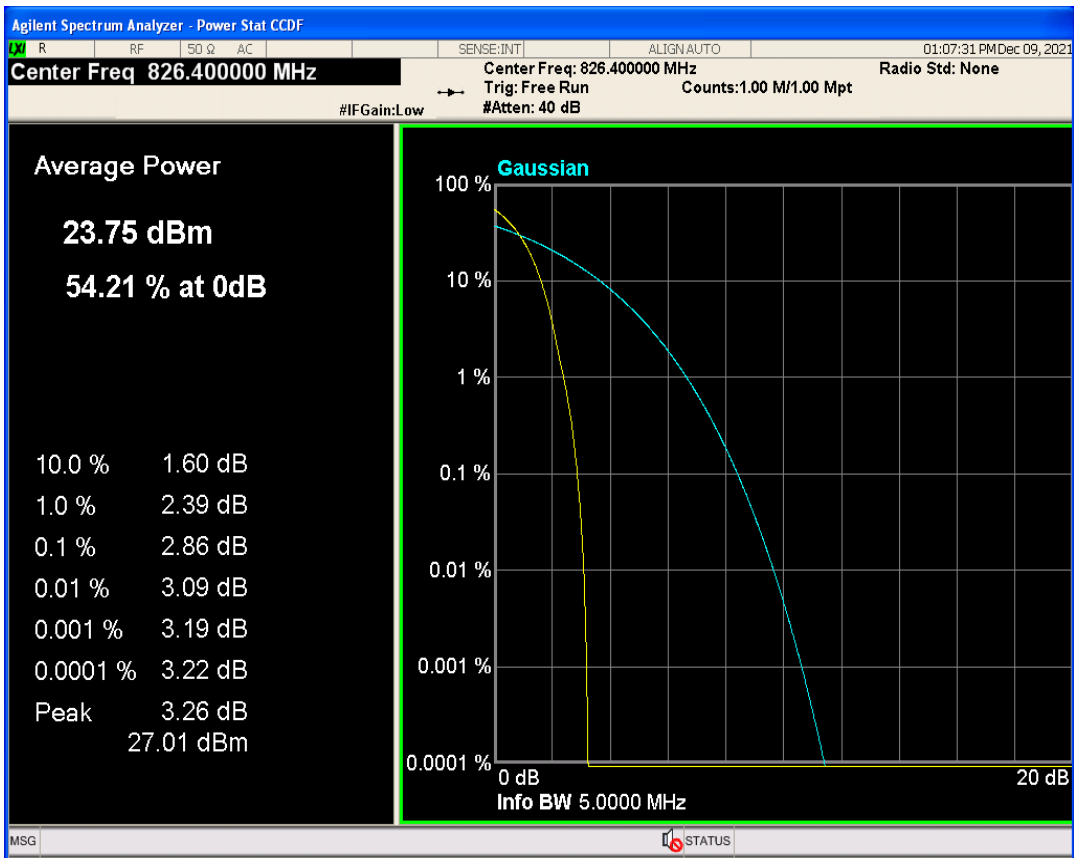

WCDMA Band2 Channel=9262

WCDMA Band2 Channel=9538

WCDMA Band2 Channel=9400

WCDMA Band4 Channel=1413

WCDMA Band4 Channel=1312

WCDMA Band5 Channel=4132

WCDMA Band5 Channel=4233

04 Occupied bandwidth