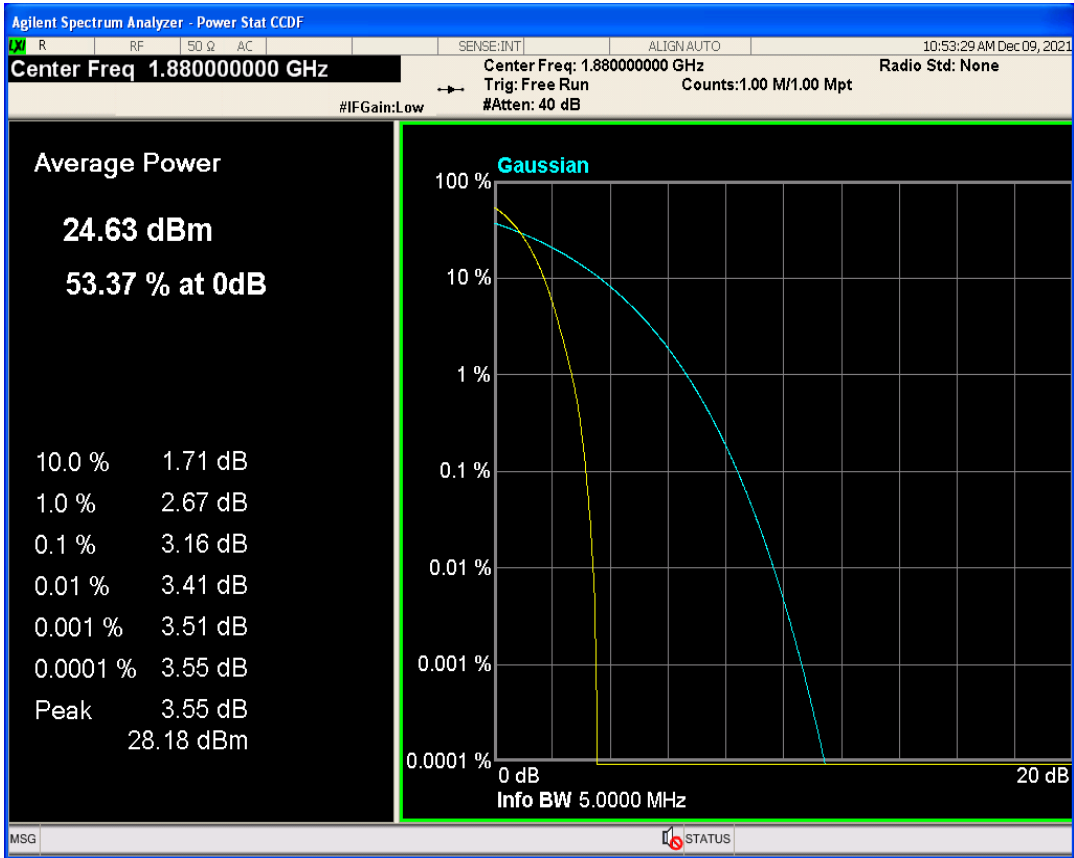

WCDMA Band2 Channel=9400