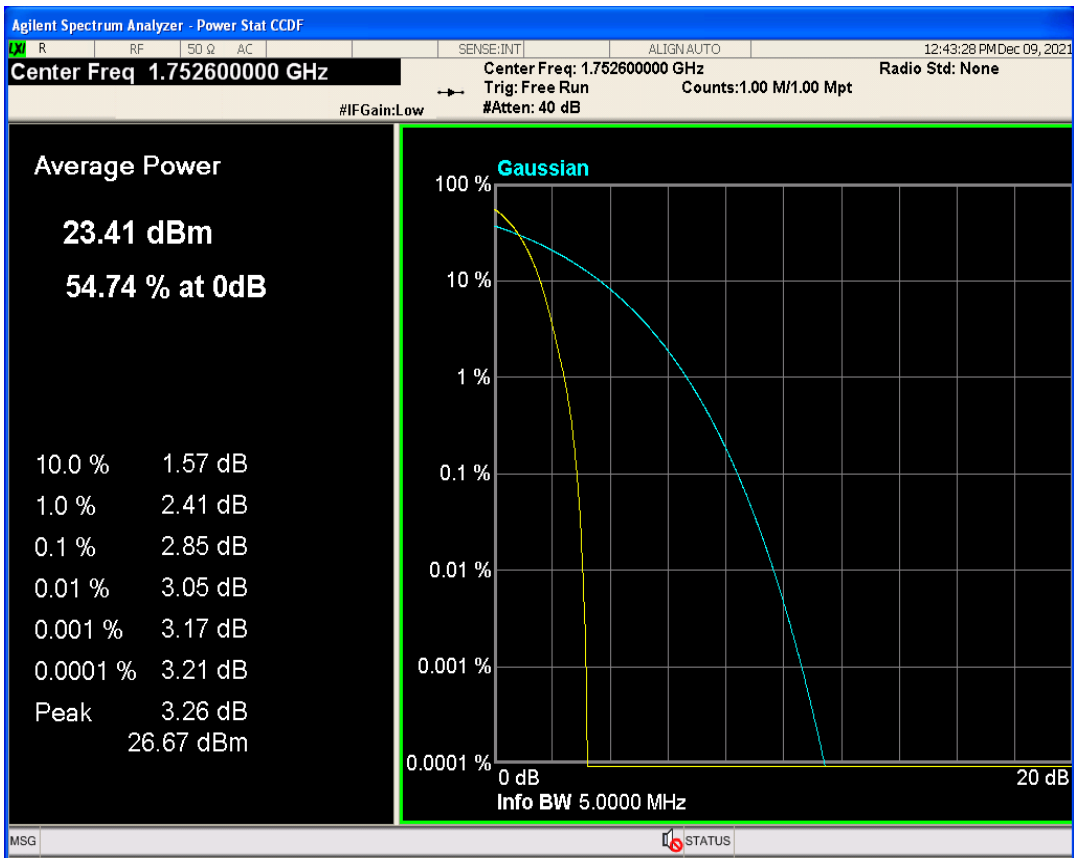

WCDMA Band2 Channel=9262

WCDMA Band2 Channel=9538

WCDMA Band2 Channel=9400

WCDMA Band4 Channel=1413

WCDMA Band4 Channel=1312

WCDMA Band5 Channel=4132

WCDMA Band5 Channel=4233

04 Occupied bandwidth