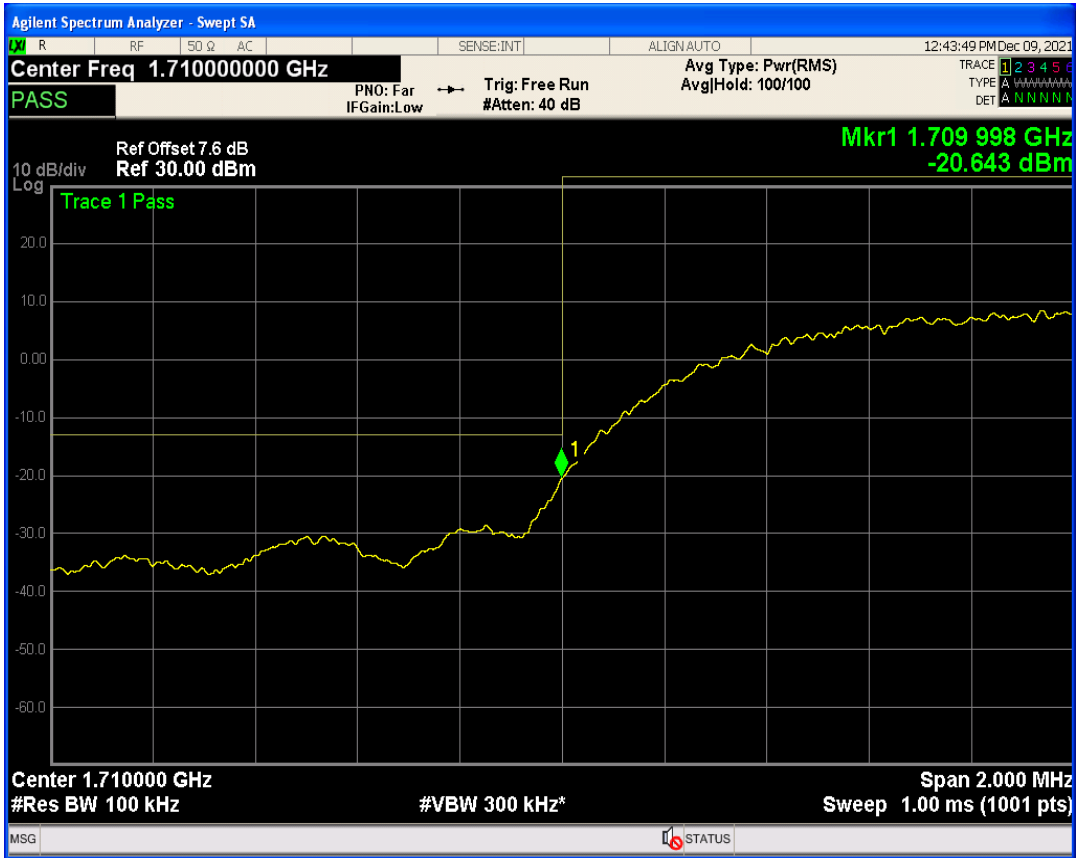

WCDMA Band5 Channel=4233

05 Band edge

Band	Channel	Frequency (MHz)	Spur Freq (MHz)	Spur Level (dBm)	Limit (dBm)	Verdict
WCDMA Band2	9262	1852.4	1850.00	-21.58	-13	PASS
WCDMA Band2	9538	1907.6	1910.00	-20.37	-13	PASS
WCDMA Band4	1312	1712.4	1710.00	-20.64	-13	PASS
WCDMA Band4	1513	1752.6	1755.00	-19.94	-13	PASS
WCDMA Band5	4132	826.4	824.00	-19.59	-13	PASS
WCDMA Band5	4233	846.6	849.00	-19.10	-13	PASS

WCDMA Band2 Channel=9262

WCDMA Band2 Channel=9538

WCDMA Band4 Channel=1312

WCDMA Band4 Channel=1513

WCDMA Band5 Channel=4132

WCDMA Band5 Channel=4233

06 Out-of-band emissions

Band	Channel	Frequency (MHz)	Spur Freq (MHz)	Spur Level (dBm)	Limit (dBm)	Verdict
WCDMA Band2	9262	1852.4	17954.07	-24.33	-13	PASS
WCDMA Band2	9400	1880	18967.05	-24.01	-13	PASS
WCDMA Band2	9538	1907.6	19803.30	-23.81	-13	PASS
WCDMA Band4	1312	1712.4	17898.16	-23.74	-13	PASS
WCDMA Band4	1413	1732.6	18407.39	-23.82	-13	PASS
WCDMA Band4	1513	1752.6	19944.08	-24.18	-13	PASS
WCDMA Band5	4132	826.4	3153.60	-29.53	-13	PASS
WCDMA Band5	4182	836.4	3278.23	-29.69	-13	PASS
WCDMA Band5	4233	846.6	3156.84	-30.22	-13	PASS