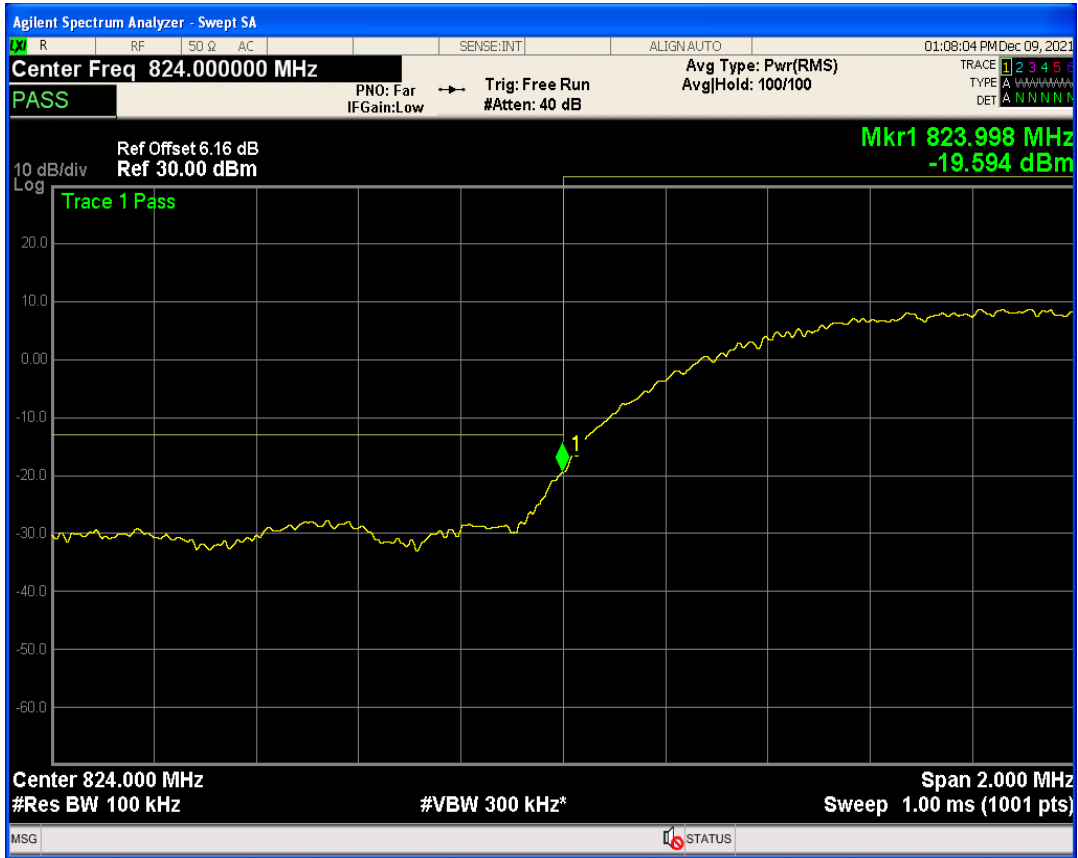

WCDMA Band2 Channel=9262

WCDMA Band2 Channel=9538

WCDMA Band4 Channel=1312

WCDMA Band4 Channel=1513

WCDMA Band5 Channel=4132

WCDMA Band5 Channel=4233

06 Out-of-band emissions

Band	Channel	Frequency (MHz)	Spur Freq (MHz)	Spur Level (dBm)	Limit (dBm)	Verdict
WCDMA Band2	9262	1852.4	17954.07	-24.33	-13	PASS
WCDMA Band2	9400	1880	18967.05	-24.01	-13	PASS
WCDMA Band2	9538	1907.6	19803.30	-23.81	-13	PASS
WCDMA Band4	1312	1712.4	17898.16	-23.74	-13	PASS
WCDMA Band4	1413	1732.6	18407.39	-23.82	-13	PASS
WCDMA Band4	1513	1752.6	19944.08	-24.18	-13	PASS
WCDMA Band5	4132	826.4	3153.60	-29.53	-13	PASS
WCDMA Band5	4182	836.4	3278.23	-29.69	-13	PASS
WCDMA Band5	4233	846.6	3156.84	-30.22	-13	PASS

WCDMA Band2 Channel=9262

WCDMA Band2 Channel=9538

WCDMA Band2 Channel=9400

WCDMA Band4 Channel=1413

WCDMA Band4 Channel=1312

WCDMA Band4 Channel=1513

WCDMA Band5 Channel=4132

WCDMA Band5 Channel=4233