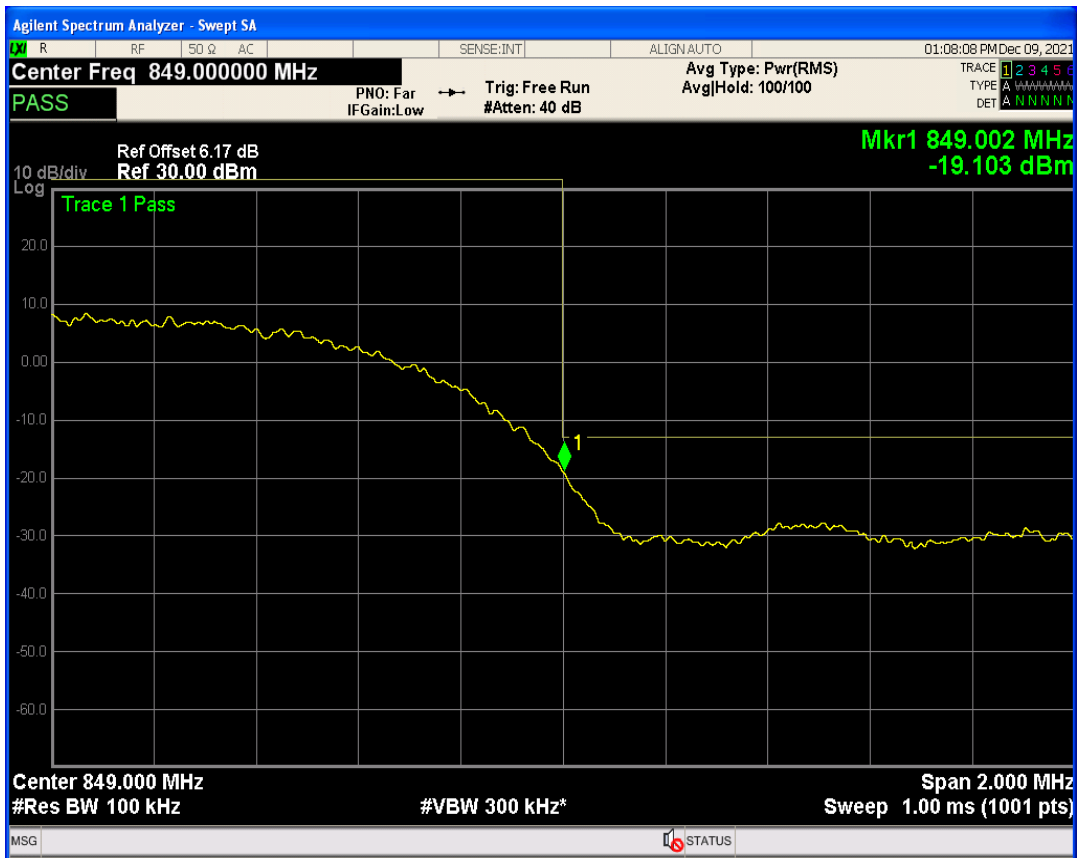

WCDMA Band2 Channel=9262

WCDMA Band2 Channel=9538

WCDMA Band4 Channel=1312

WCDMA Band4 Channel=1513

WCDMA Band5 Channel=4132

WCDMA Band5 Channel=4233

06 Out-of-band emissions

Band	Channel	Frequency (MHz)	Spur Freq (MHz)	Spur Level (dBm)	Limit (dBm)	Verdict
WCDMA Band2	9262	1852.4	17954.07	-24.33	-13	PASS
WCDMA Band2	9400	1880	18967.05	-24.01	-13	PASS
WCDMA Band2	9538	1907.6	19803.30	-23.81	-13	PASS
WCDMA Band4	1312	1712.4	17898.16	-23.74	-13	PASS
WCDMA Band4	1413	1732.6	18407.39	-23.82	-13	PASS
WCDMA Band4	1513	1752.6	19944.08	-24.18	-13	PASS
WCDMA Band5	4132	826.4	3153.60	-29.53	-13	PASS
WCDMA Band5	4182	836.4	3278.23	-29.69	-13	PASS
WCDMA Band5	4233	846.6	3156.84	-30.22	-13	PASS

WCDMA Band2 Channel=9262

WCDMA Band2 Channel=9538

WCDMA Band2 Channel=9400

WCDMA Band4 Channel=1413

WCDMA Band4 Channel=1312

WCDMA Band4 Channel=1513

WCDMA Band5 Channel=4132

WCDMA Band5 Channel=4233