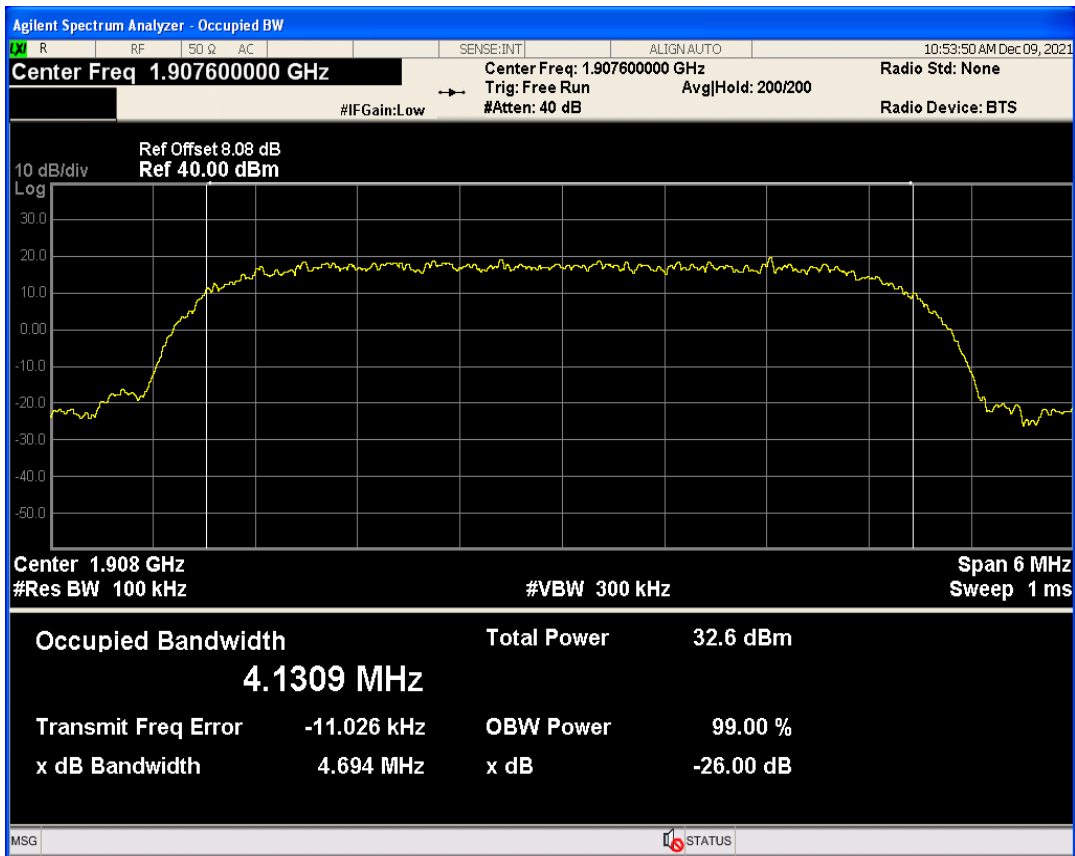

WCDMA Band2 Channel=9538