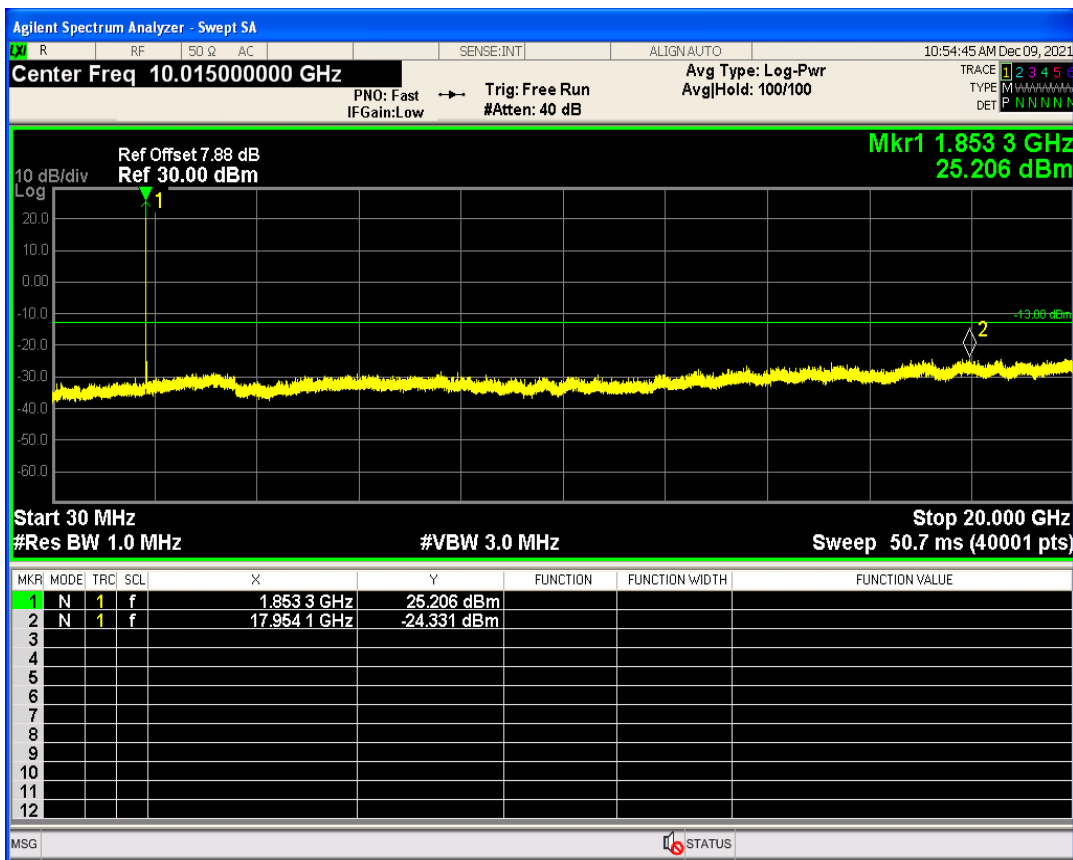

WCDMA Band2 Channel=9262

WCDMA Band2 Channel=9538

WCDMA Band4 Channel=1312

WCDMA Band4 Channel=1513

WCDMA Band5 Channel=4132

WCDMA Band5 Channel=4233

06 Out-of-band emissions

Band	Channel	Frequency (MHz)	Spur Freq (MHz)	Spur Level (dBm)	Limit (dBm)	Verdict
WCDMA Band2	9262	1852.4	17954.07	-24.33	-13	PASS
WCDMA Band2	9400	1880	18967.05	-24.01	-13	PASS
WCDMA Band2	9538	1907.6	19803.30	-23.81	-13	PASS
WCDMA Band4	1312	1712.4	17898.16	-23.74	-13	PASS
WCDMA Band4	1413	1732.6	18407.39	-23.82	-13	PASS
WCDMA Band4	1513	1752.6	19944.08	-24.18	-13	PASS
WCDMA Band5	4132	826.4	3153.60	-29.53	-13	PASS
WCDMA Band5	4182	836.4	3278.23	-29.69	-13	PASS
WCDMA Band5	4233	846.6	3156.84	-30.22	-13	PASS

WCDMA Band2 Channel=9262

WCDMA Band2 Channel=9538

WCDMA Band2 Channel=9400

WCDMA Band4 Channel=1413

WCDMA Band4 Channel=1312

WCDMA Band4 Channel=1513

WCDMA Band5 Channel=4132

WCDMA Band5 Channel=4233