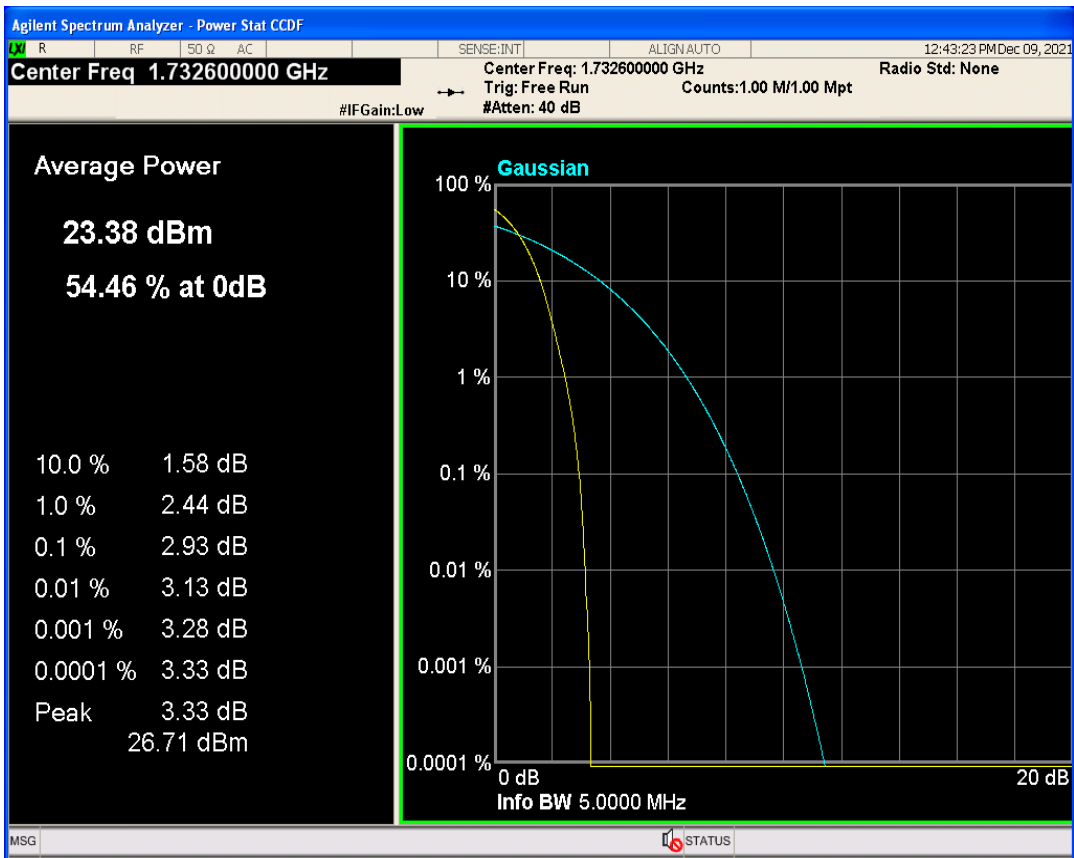

WCDMA Band2 Channel=9262

WCDMA Band2 Channel=9538

WCDMA Band2 Channel=9400

WCDMA Band4 Channel=1413

WCDMA Band4 Channel=1312

WCDMA Band5 Channel=4132

WCDMA Band5 Channel=4233

04 Occupied bandwidth