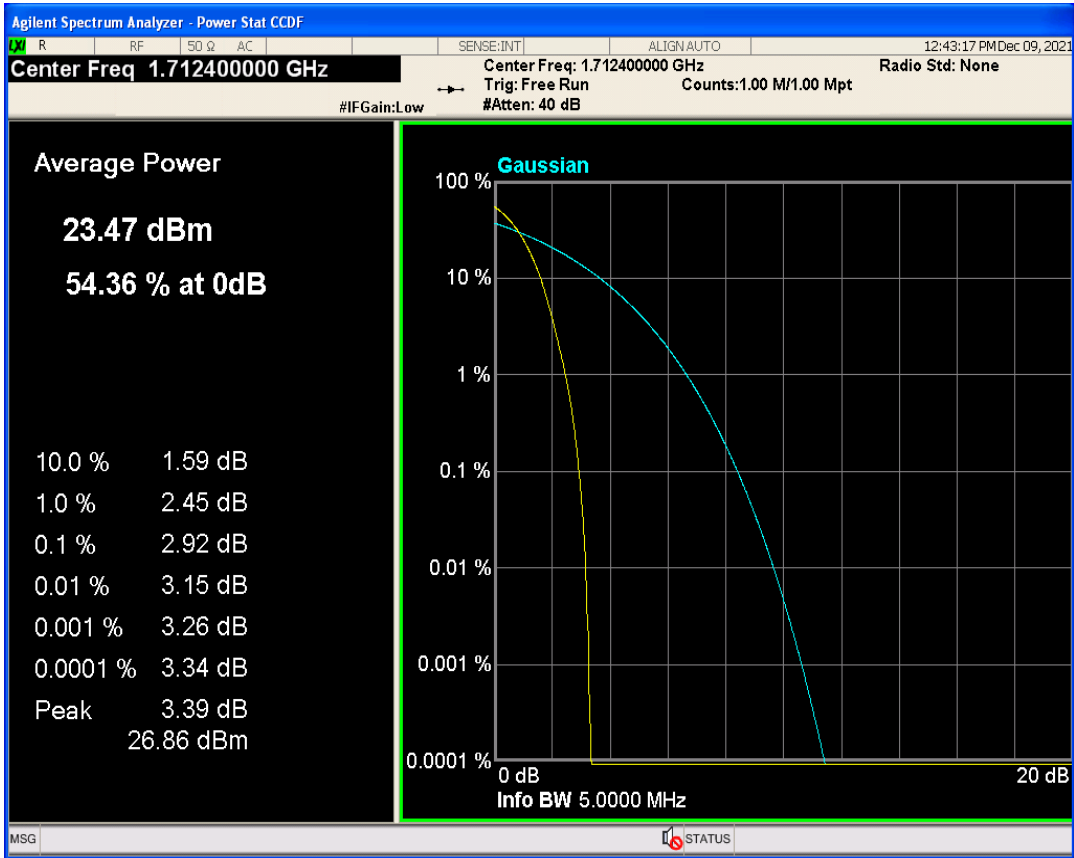

WCDMA Band2 Channel=9262

WCDMA Band2 Channel=9538

WCDMA Band2 Channel=9400

WCDMA Band4 Channel=1413

WCDMA Band4 Channel=1312

WCDMA Band5 Channel=4132

WCDMA Band5 Channel=4233

04 Occupied bandwidth