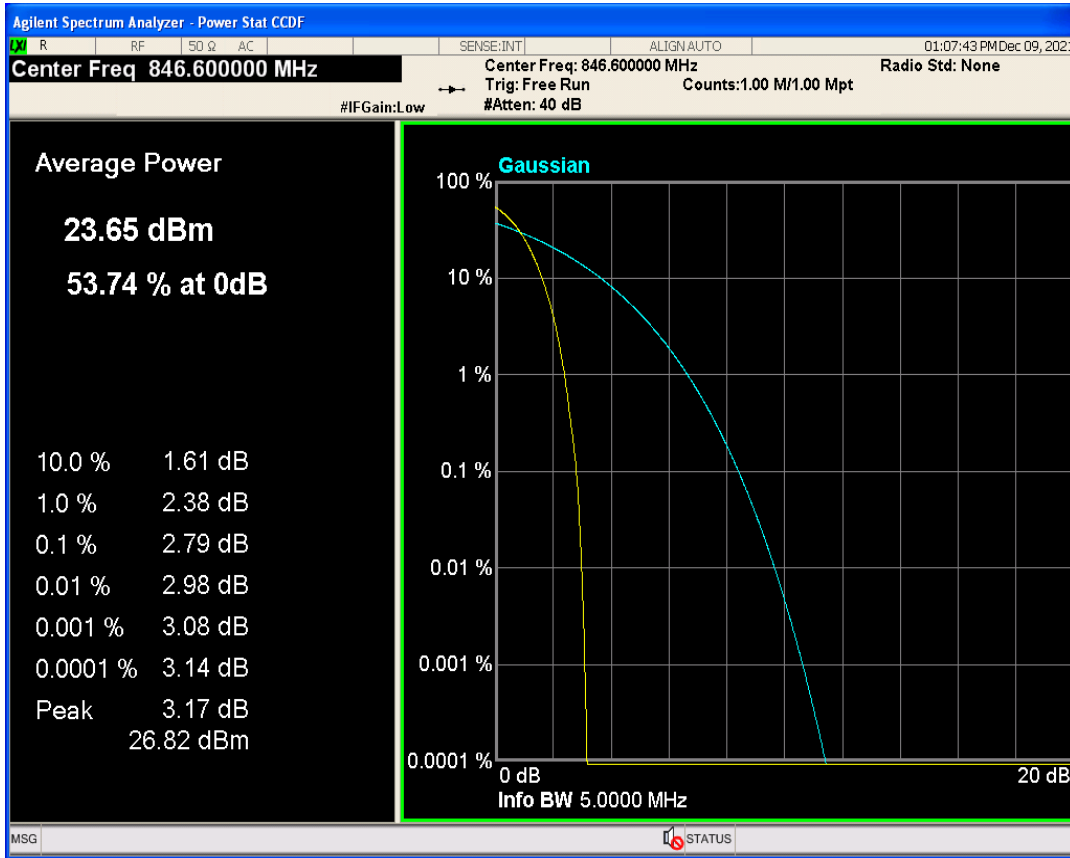

WCDMA Band2 Channel=9262

WCDMA Band2 Channel=9538

WCDMA Band2 Channel=9400

WCDMA Band4 Channel=1413

WCDMA Band4 Channel=1312

WCDMA Band5 Channel=4132

WCDMA Band5 Channel=4233

04 Occupied bandwidth