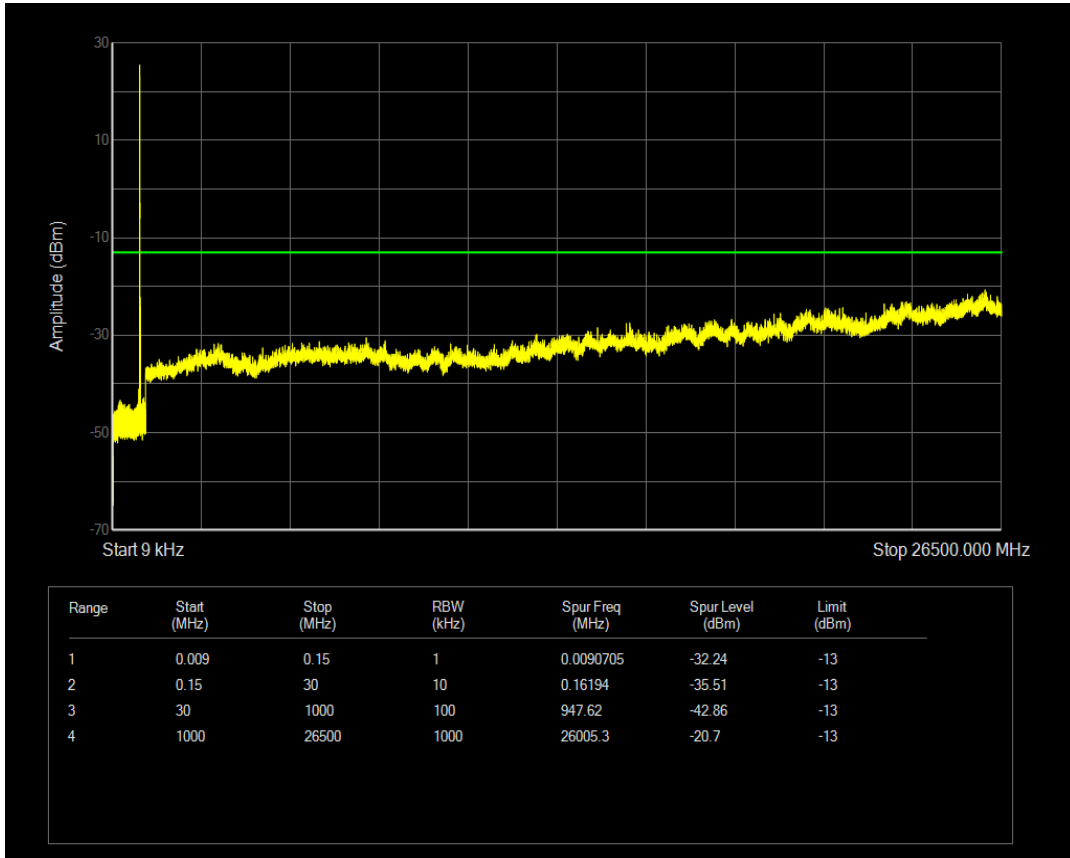

Band5 QPSK BW=5MHz Channel=20625 RB Size=1 Position=#0

Band5 QPSK BW=5MHz Channel=20625 RB Size=25 Position=#0

Band5 QAM16 BW=5MHz Channel=20625 RB Size=1 Position=#0

Band5 QAM16 BW=5MHz Channel=20625 RB Size=25 Position=#0

Band5 QPSK BW=10MHz Channel=20450 RB Size=50 Position=#0

Band5 QPSK BW=10MHz Channel=20450 RB Size=1 Position=#0

Band5 QAM16 BW=10MHz Channel=20450 RB Size=1 Position=#0

Band5 QAM16 BW=10MHz Channel=20450 RB Size=50 Position=#0