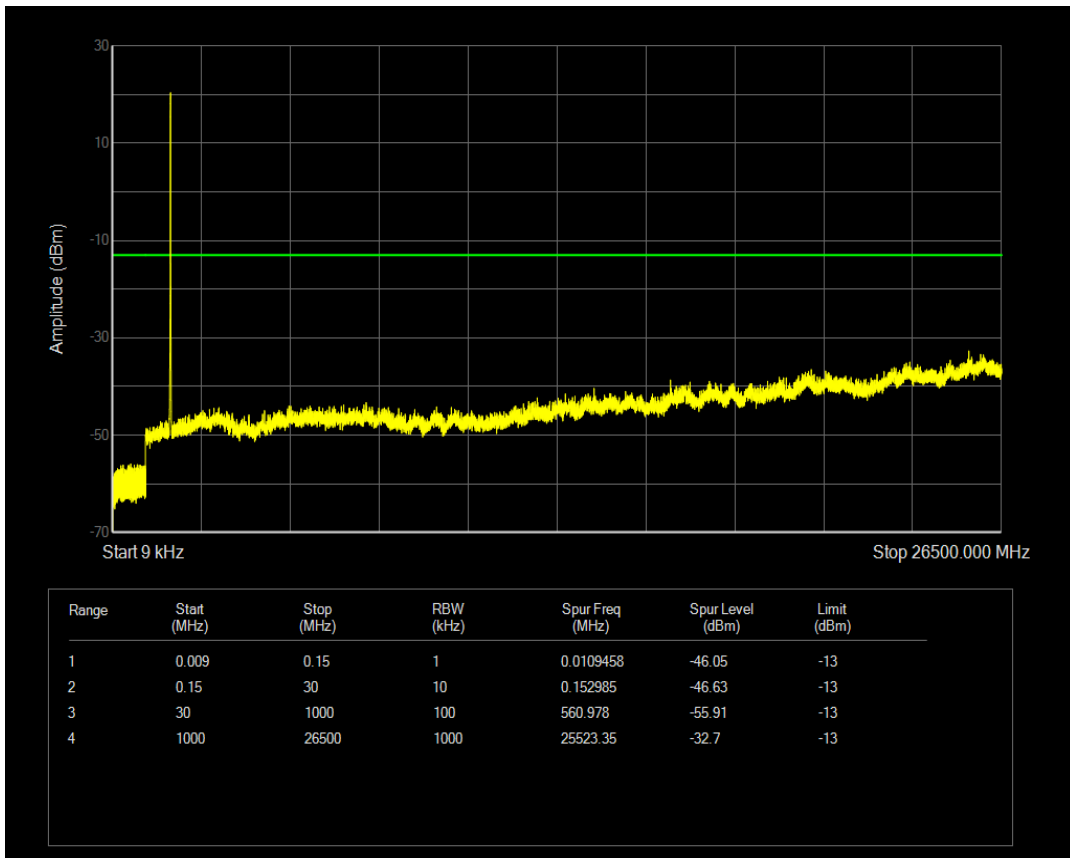

Band66 QAM16 BW=10MHz Channel=132322 RB Size=50 Position=#0

Band66 QAM16 BW=10MHz Channel=132322 RB Size=1 Position=#0