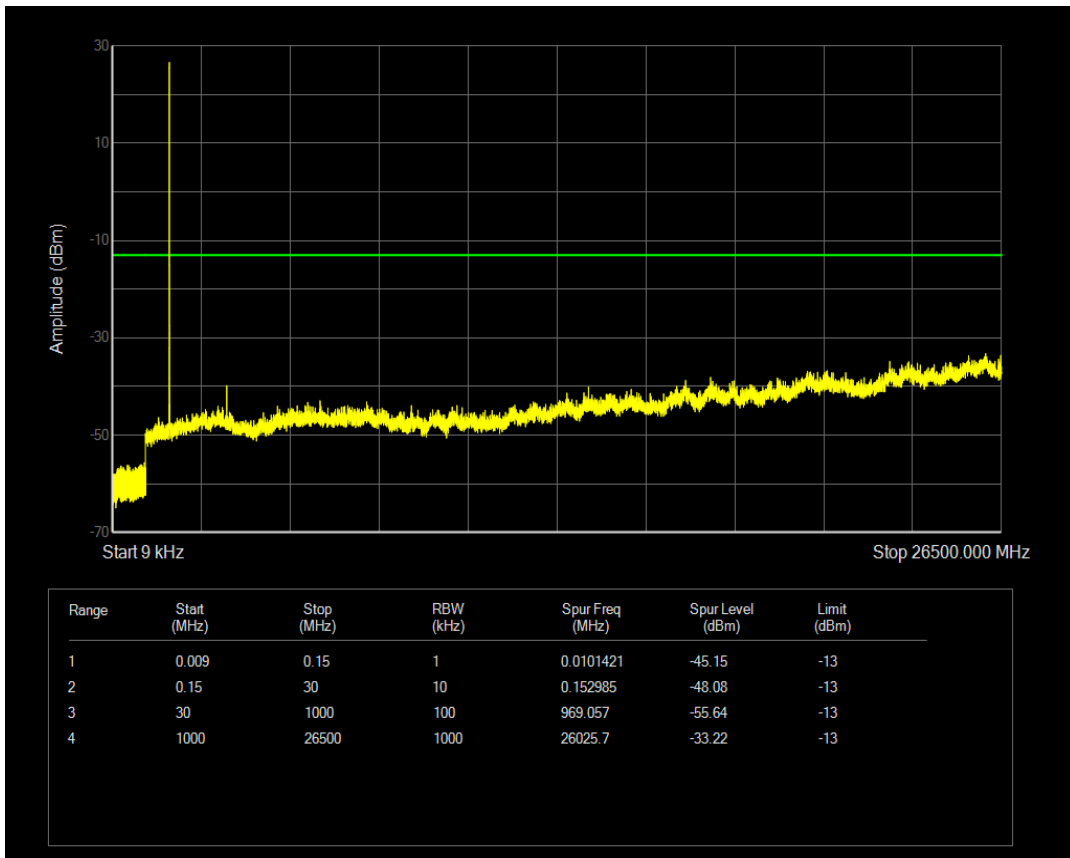

Band66 QAM16 BW=5MHz Channel=131997 RB Size=1 Position=#0

Band66 QAM16 BW=5MHz Channel=131997 RB Size=25 Position=#0