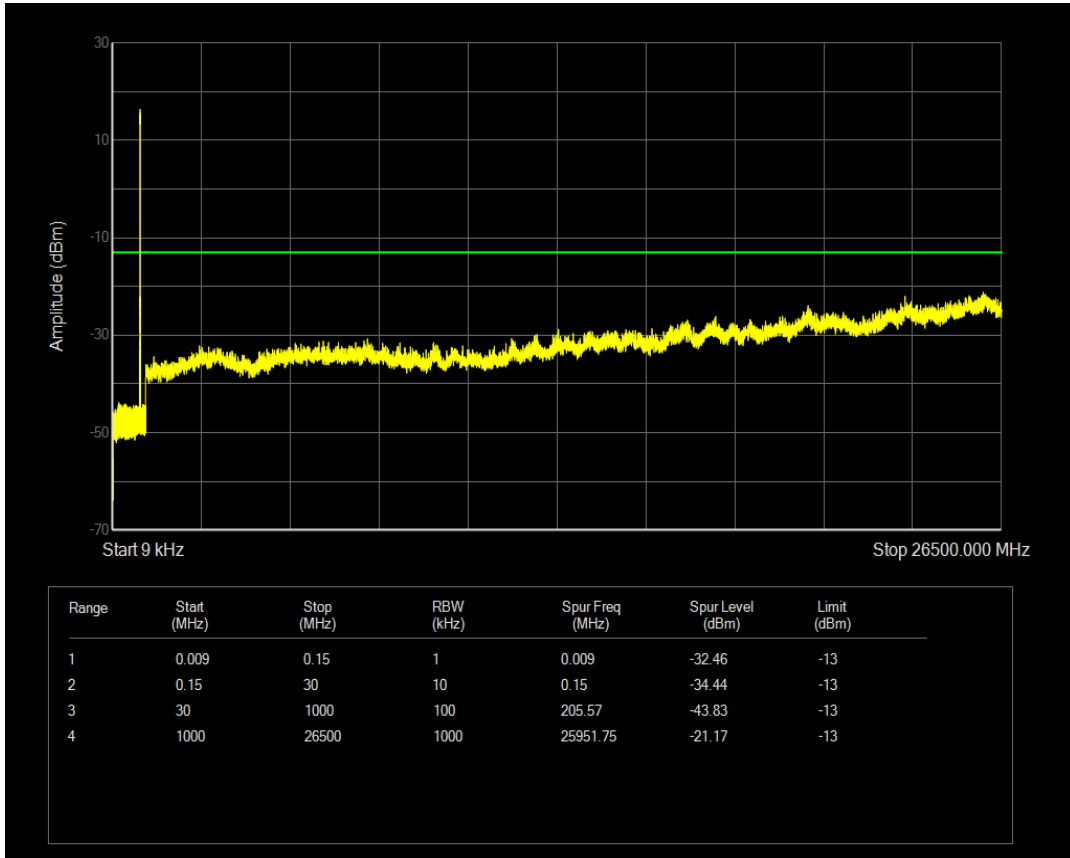

Band5 QPSK BW=3MHz Channel=20525 RB Size=1 Position=#0

Band5 QAM16 BW=3MHz Channel=20525 RB Size=1 Position=#0

Band5 QPSK BW=3MHz Channel=20525 RB Size=15 Position=#0

Band5 QAM16 BW=3MHz Channel=20525 RB Size=15 Position=#0

Band5 QPSK BW=3MHz Channel=20635 RB Size=1 Position=#0

Band5 QPSK BW=3MHz Channel=20635 RB Size=15 Position=#0

Band5 QAM16 BW=3MHz Channel=20635 RB Size=15 Position=#0

Band5 QAM16 BW=3MHz Channel=20635 RB Size=1 Position=#0