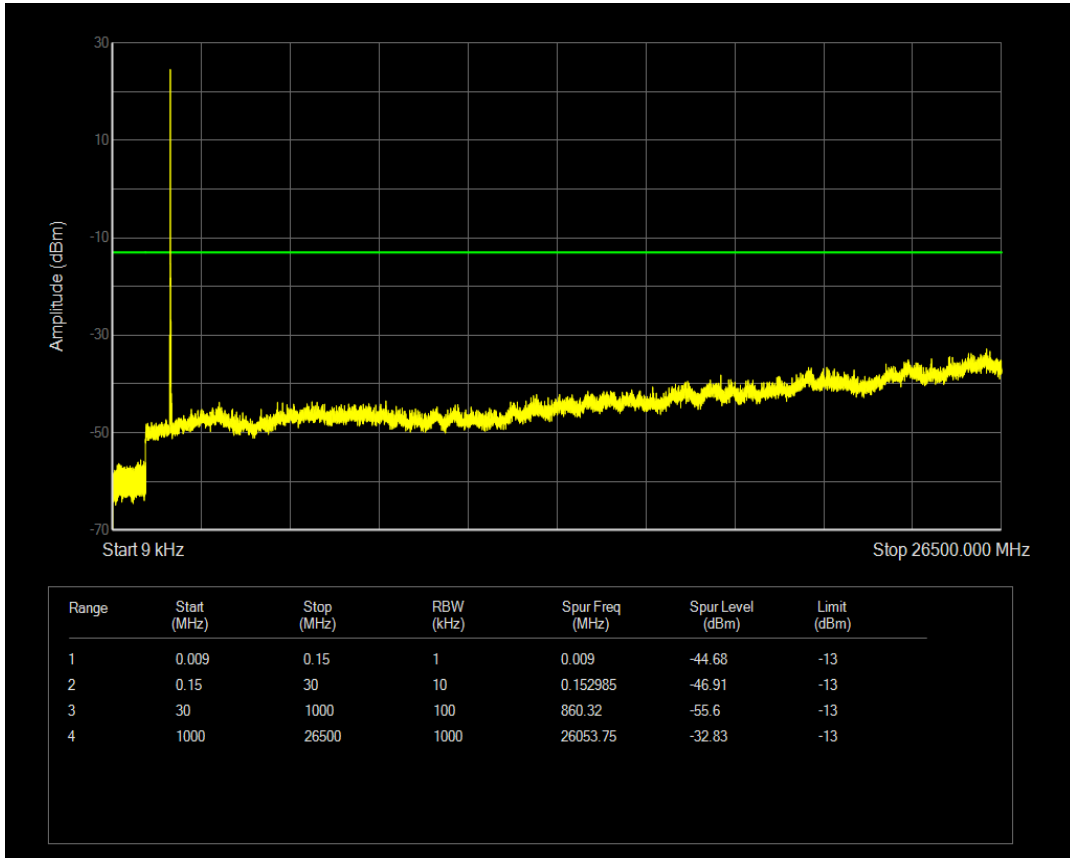

Band66 QPSK BW=10MHz Channel=132022 RB Size=1 Position=#0

Band66 QPSK BW=10MHz Channel=132022 RB Size=50 Position=#0

Band66 QAM16 BW=10MHz Channel=132022 RB Size=1 Position=#0

Band66 QPSK BW=10MHz Channel=132322 RB Size=1 Position=#0

Band66 QAM16 BW=10MHz Channel=132022 RB Size=50 Position=#0

Band66 QPSK BW=10MHz Channel=132322 RB Size=50 Position=#0

Band66 QAM16 BW=10MHz Channel=132322 RB Size=50 Position=#0

Band66 QAM16 BW=10MHz Channel=132322 RB Size=1 Position=#0