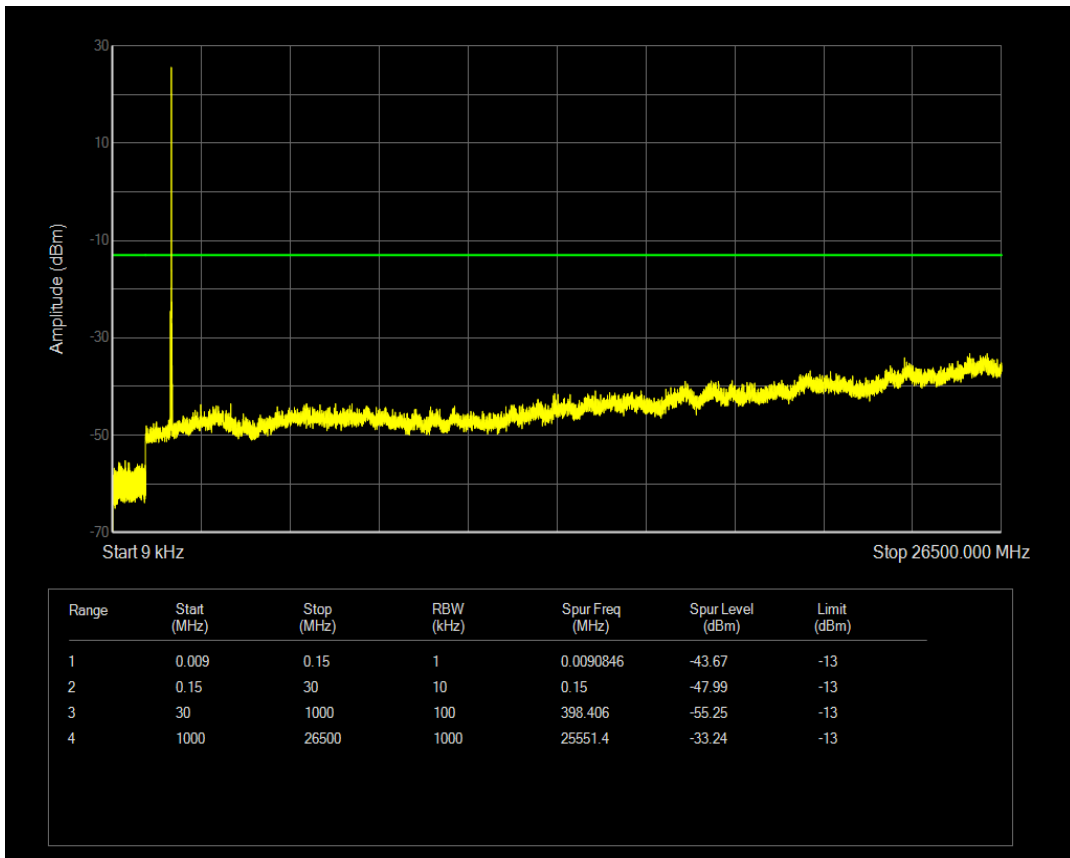

Band66 QAM16 BW=10MHz Channel=132622 RB Size=1 Position=#0

Band66 QPSK BW=15MHz Channel=132047 RB Size=1 Position=#0