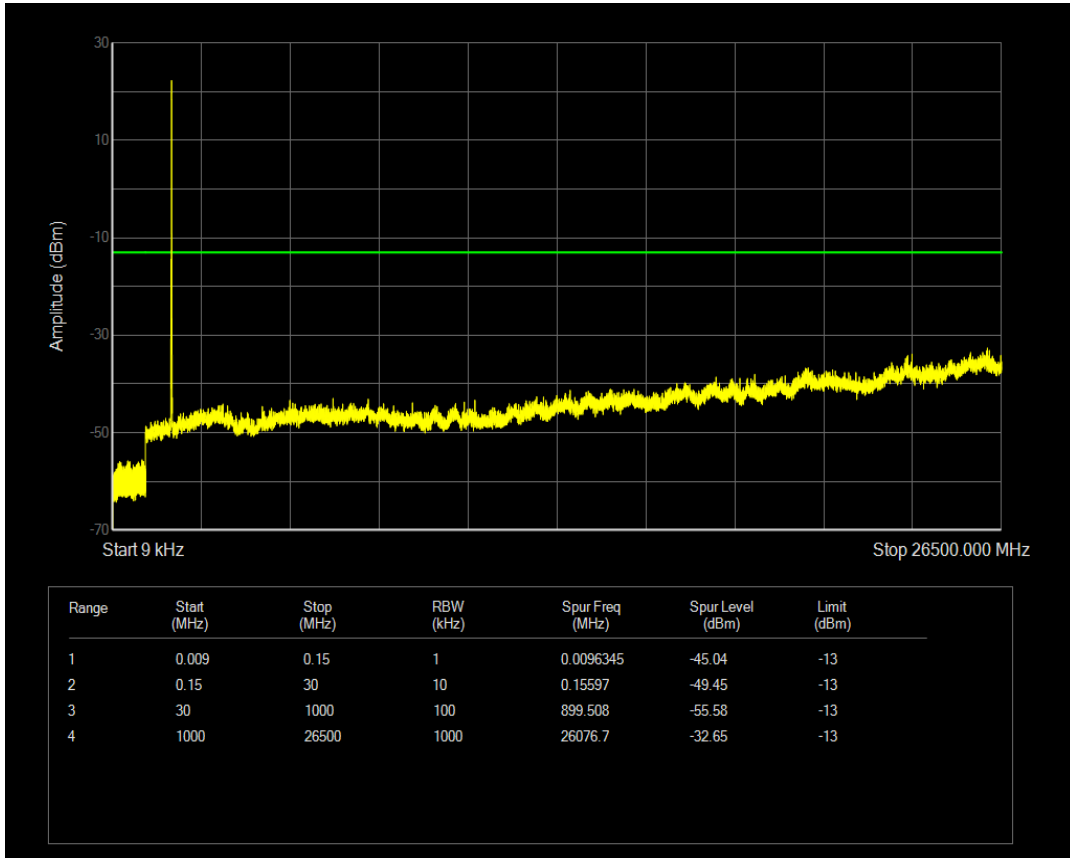

Band66 QAM16 BW=5MHz Channel=132322 RB Size=25 Position=#0

Band66 QPSK BW=5MHz Channel=132647 RB Size=25 Position=#0

Band66 QAM16 BW=5MHz Channel=132647 RB Size=1 Position=#0

Band66 QAM16 BW=5MHz Channel=132647 RB Size=25 Position=#0