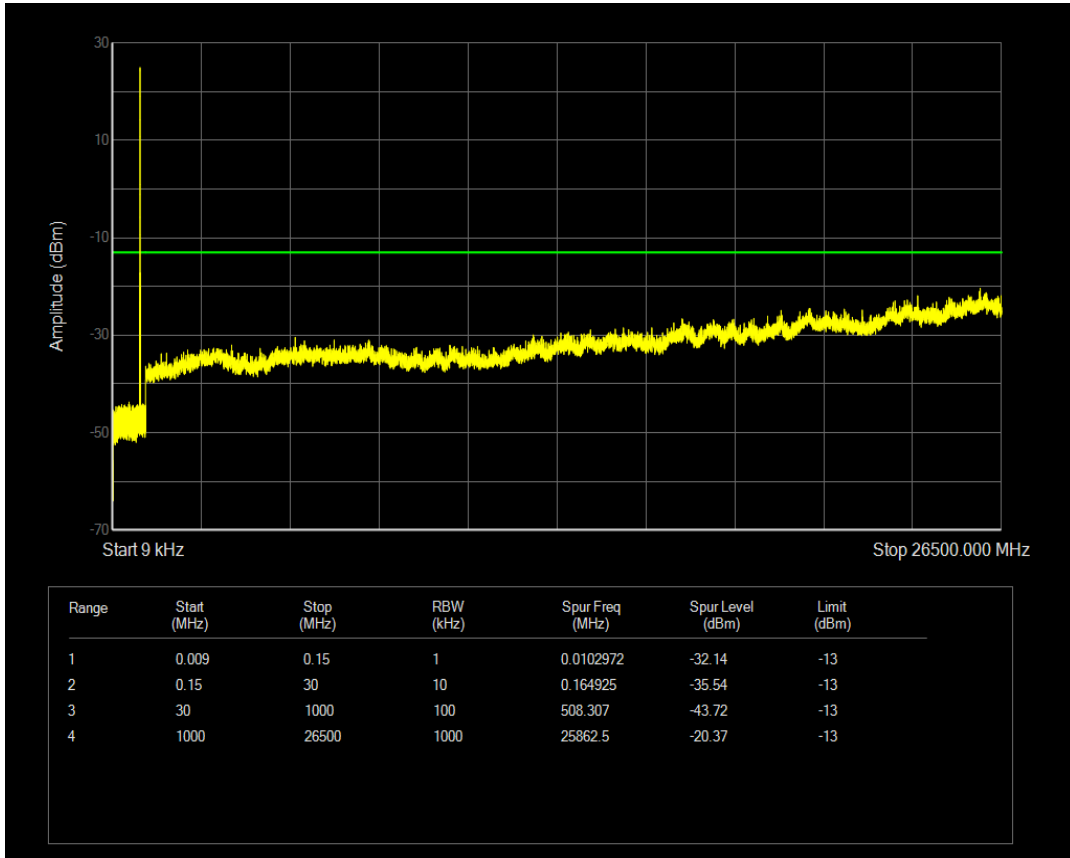

Band5 QPSK BW=5MHz Channel=20425 RB Size=1 Position=#0

Band5 QAM16 BW=5MHz Channel=20425 RB Size=1 Position=#0

Band5 QPSK BW=5MHz Channel=20425 RB Size=25 Position=#0

Band5 QAM16 BW=5MHz Channel=20425 RB Size=25 Position=#0

Band5 QPSK BW=5MHz Channel=20525 RB Size=25 Position=#0

Band5 QPSK BW=5MHz Channel=20525 RB Size=1 Position=#0

Band5 QAM16 BW=5MHz Channel=20525 RB Size=1 Position=#0

Band5 QAM16 BW=5MHz Channel=20525 RB Size=25 Position=#0