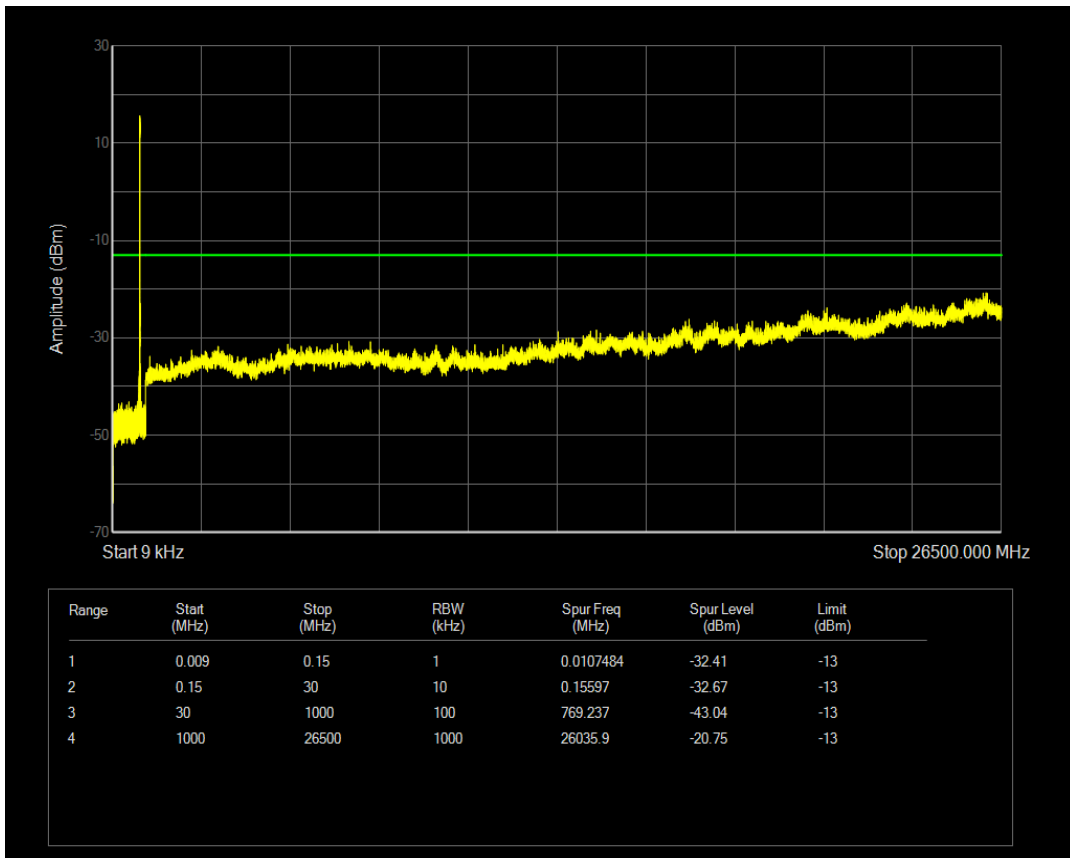

Band5 QPSK BW=3MHz Channel=20635 RB Size=1 Position=#0

Band5 QPSK BW=3MHz Channel=20635 RB Size=15 Position=#0

Band5 QAM16 BW=3MHz Channel=20635 RB Size=15 Position=#0

Band5 QAM16 BW=3MHz Channel=20635 RB Size=1 Position=#0

Band5 QPSK BW=5MHz Channel=20425 RB Size=1 Position=#0

Band5 QAM16 BW=5MHz Channel=20425 RB Size=1 Position=#0

Band5 QPSK BW=5MHz Channel=20425 RB Size=25 Position=#0

Band5 QAM16 BW=5MHz Channel=20425 RB Size=25 Position=#0