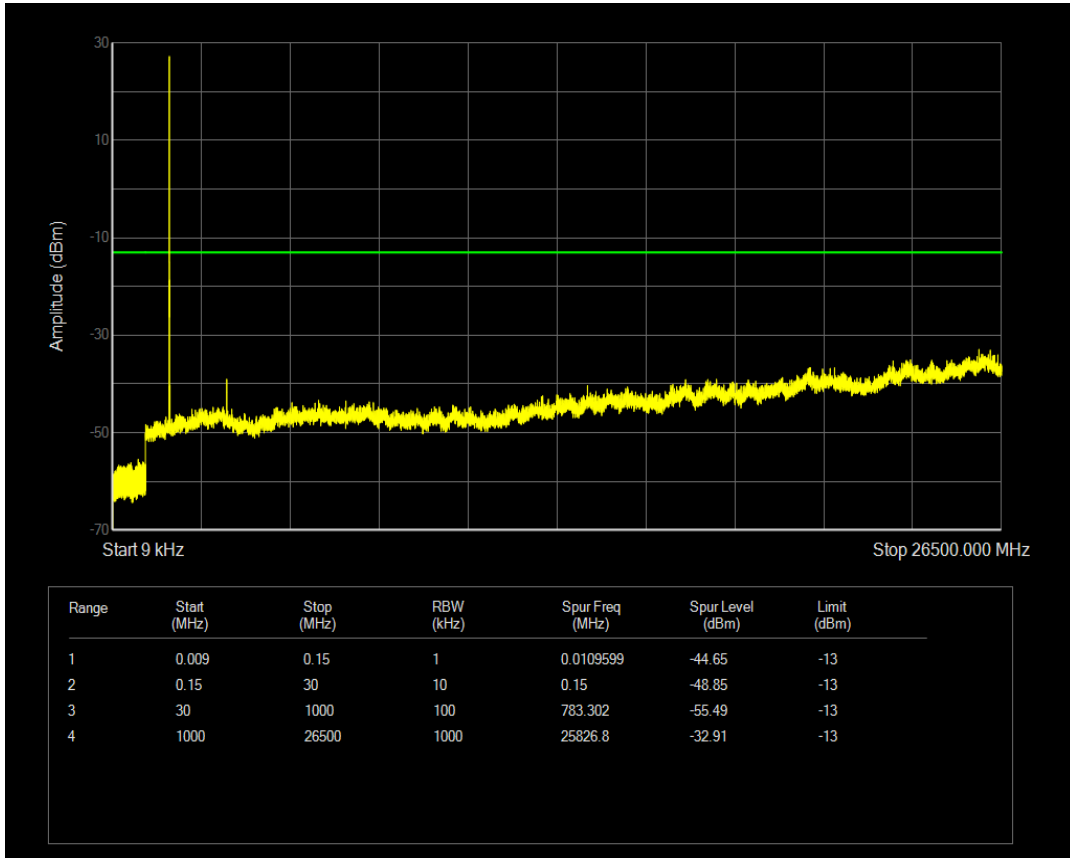

Band66 QPSK BW=3MHz Channel=132657 RB Size=1 Position=#0

Band66 QPSK BW=3MHz Channel=132657 RB Size=15 Position=#0

Band66 QAM16 BW=3MHz Channel=132657 RB Size=1 Position=#0

Band66 QPSK BW=5MHz Channel=131997 RB Size=1 Position=#0