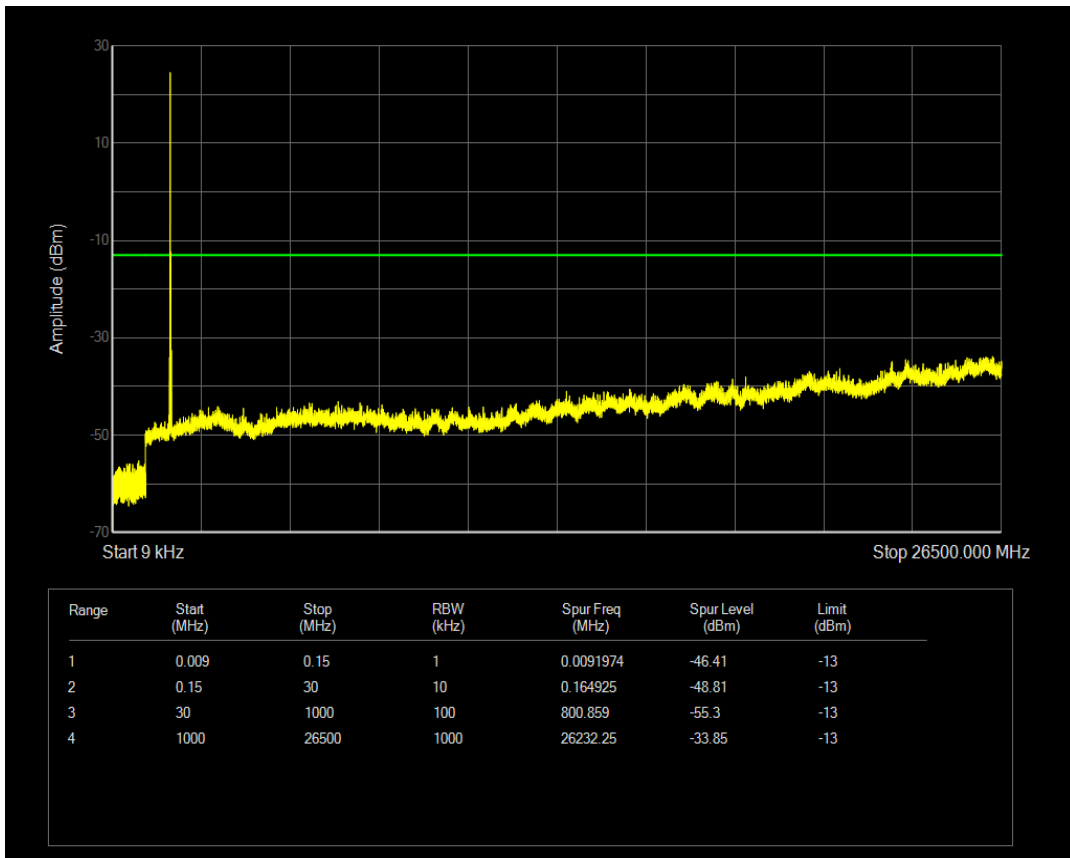

Band66 QAM16 BW=20MHz Channel=132322 RB Size=1 Position=#0

Band66 QAM16 BW=20MHz Channel=132322 RB Size=100 Position=#0