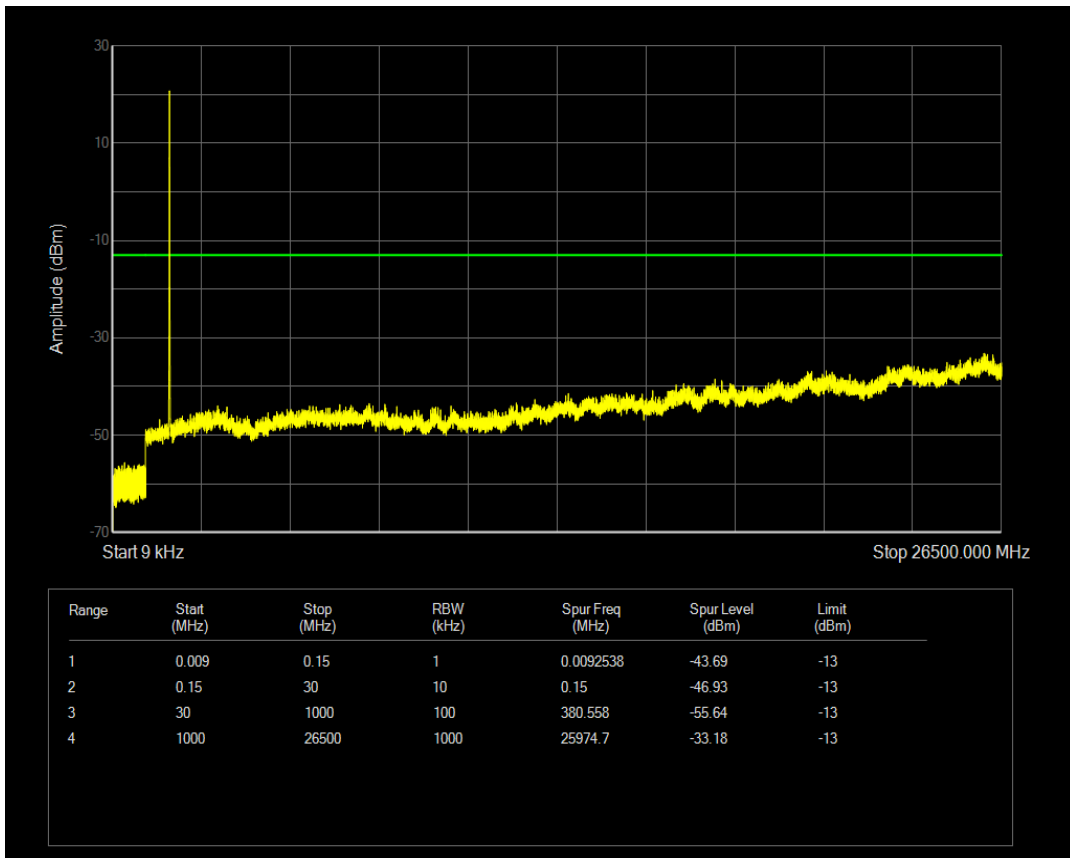

Band66 QAM16 BW=10MHz Channel=132022 RB Size=50 Position=#0

Band66 QPSK BW=10MHz Channel=132322 RB Size=50 Position=#0