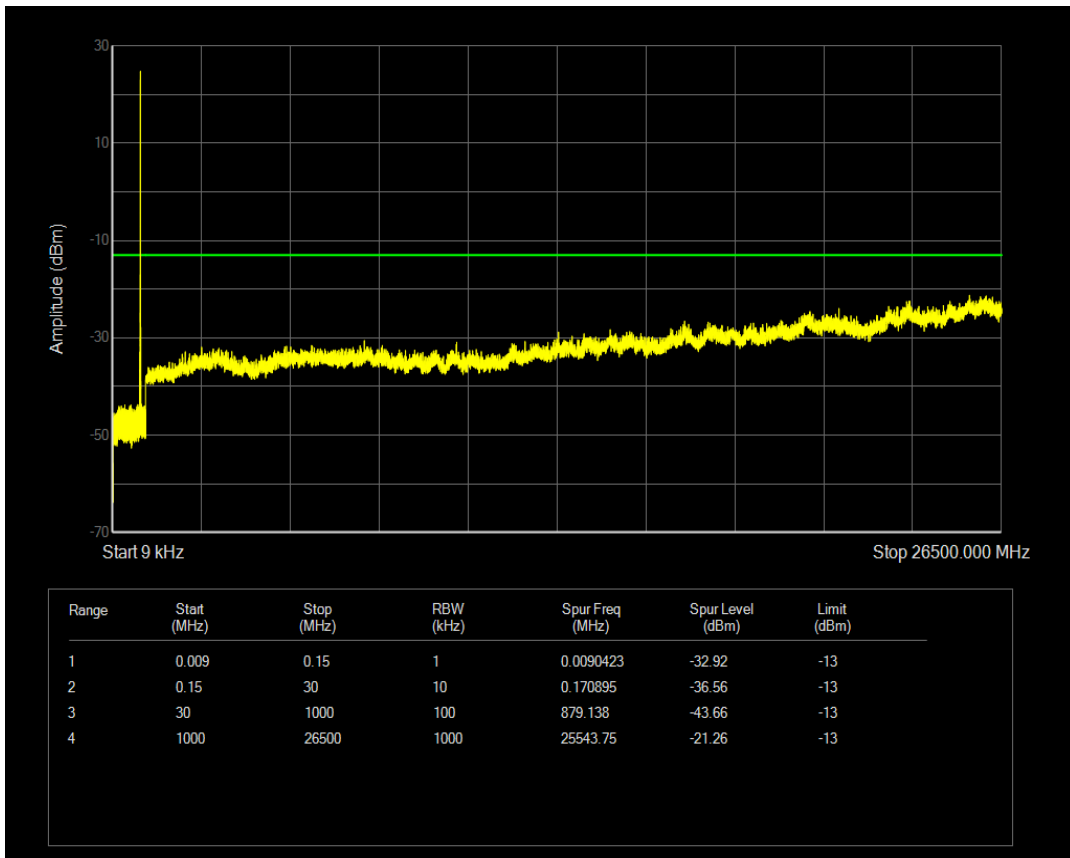

Band5 QPSK BW=5MHz Channel=20525 RB Size=25 Position=#0

Band5 QPSK BW=5MHz Channel=20525 RB Size=1 Position=#0

Band5 QAM16 BW=5MHz Channel=20525 RB Size=1 Position=#0

Band5 QAM16 BW=5MHz Channel=20525 RB Size=25 Position=#0

Band5 QPSK BW=5MHz Channel=20625 RB Size=1 Position=#0

Band5 QPSK BW=5MHz Channel=20625 RB Size=25 Position=#0

Band5 QAM16 BW=5MHz Channel=20625 RB Size=1 Position=#0

Band5 QAM16 BW=5MHz Channel=20625 RB Size=25 Position=#0