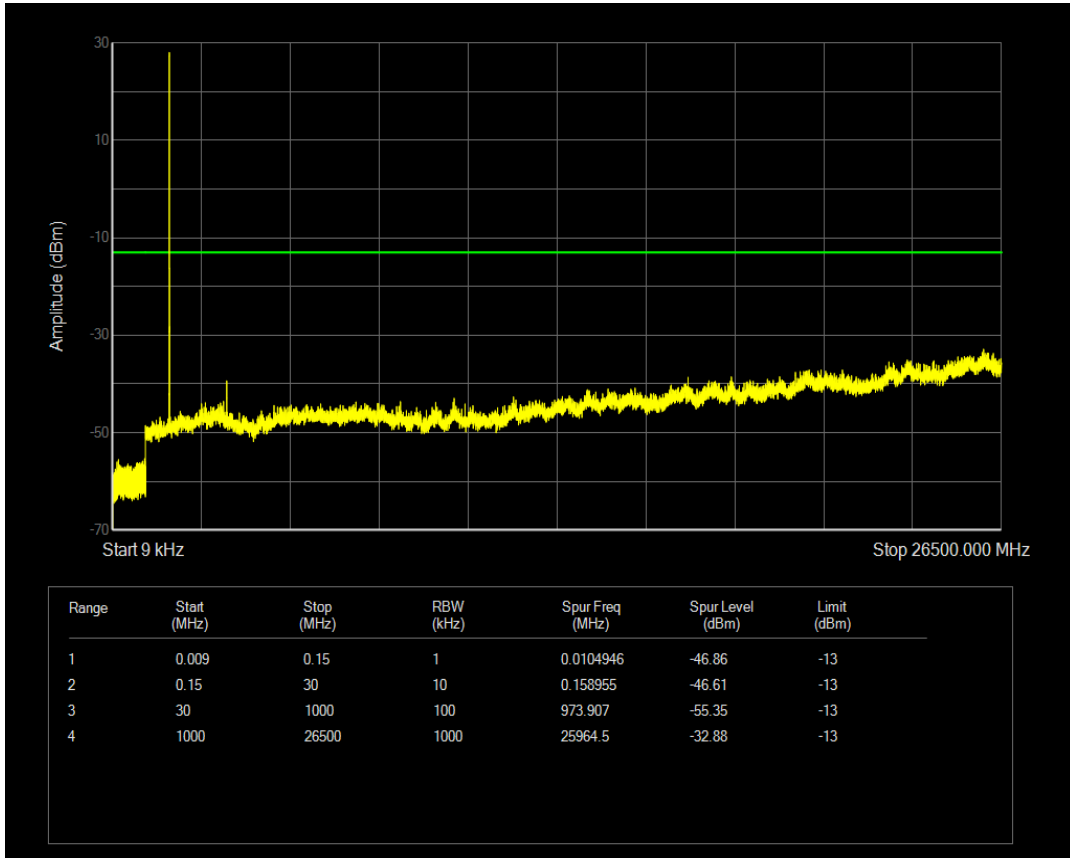

Band66 QPSK BW=3MHz Channel=131987 RB Size=1 Position=#0

Band66 QAM16 BW=3MHz Channel=131987 RB Size=1 Position=#0