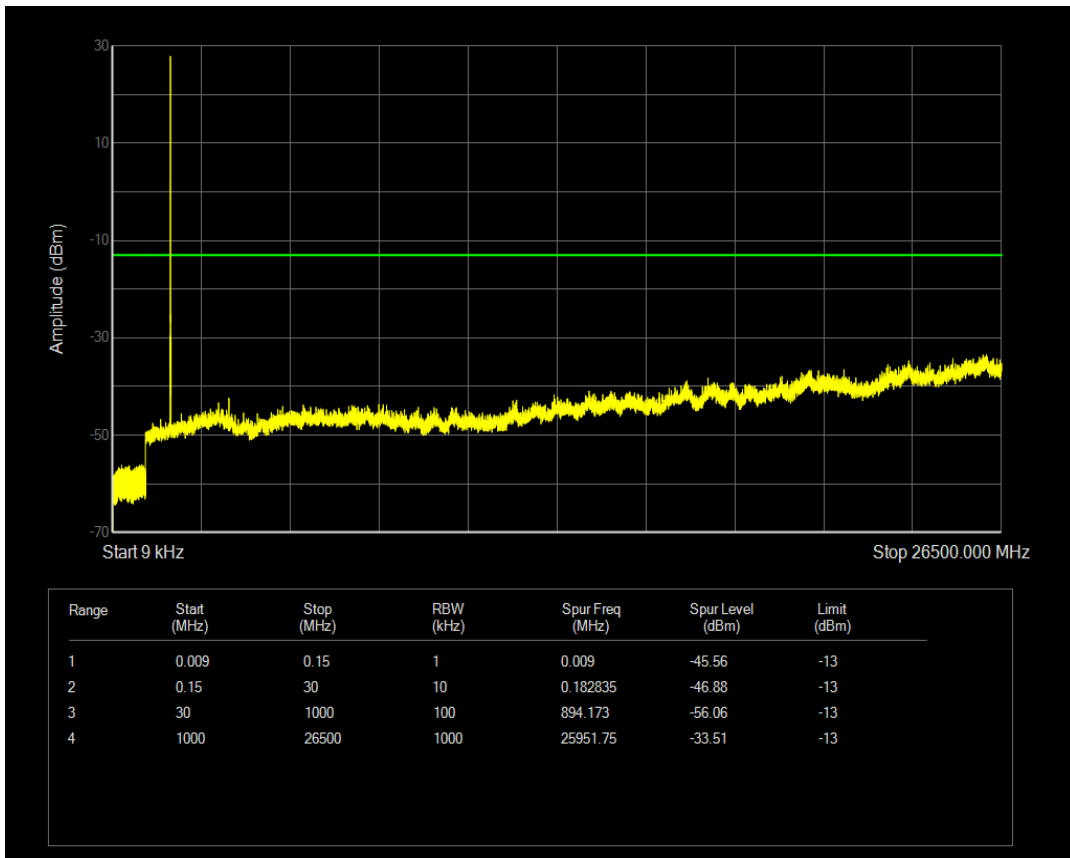

Band66 QAM16 BW=5MHz Channel=132322 RB Size=1 Position=#0

Band66 QPSK BW=5MHz Channel=132647 RB Size=1 Position=#0