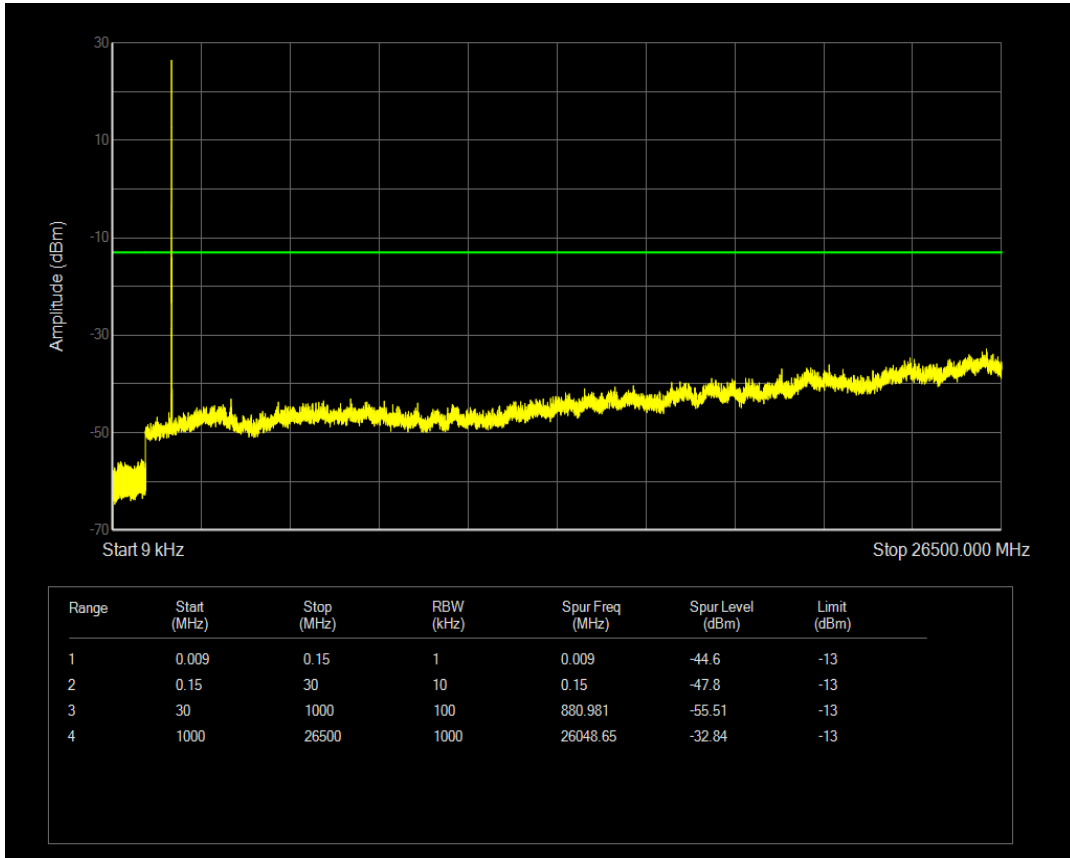

Band66 QPSK BW=5MHz Channel=132322 RB Size=1 Position=#0

Band66 QPSK BW=5MHz Channel=132322 RB Size=25 Position=#0

Band66 QAM16 BW=5MHz Channel=132322 RB Size=1 Position=#0

Band66 QPSK BW=5MHz Channel=132647 RB Size=1 Position=#0