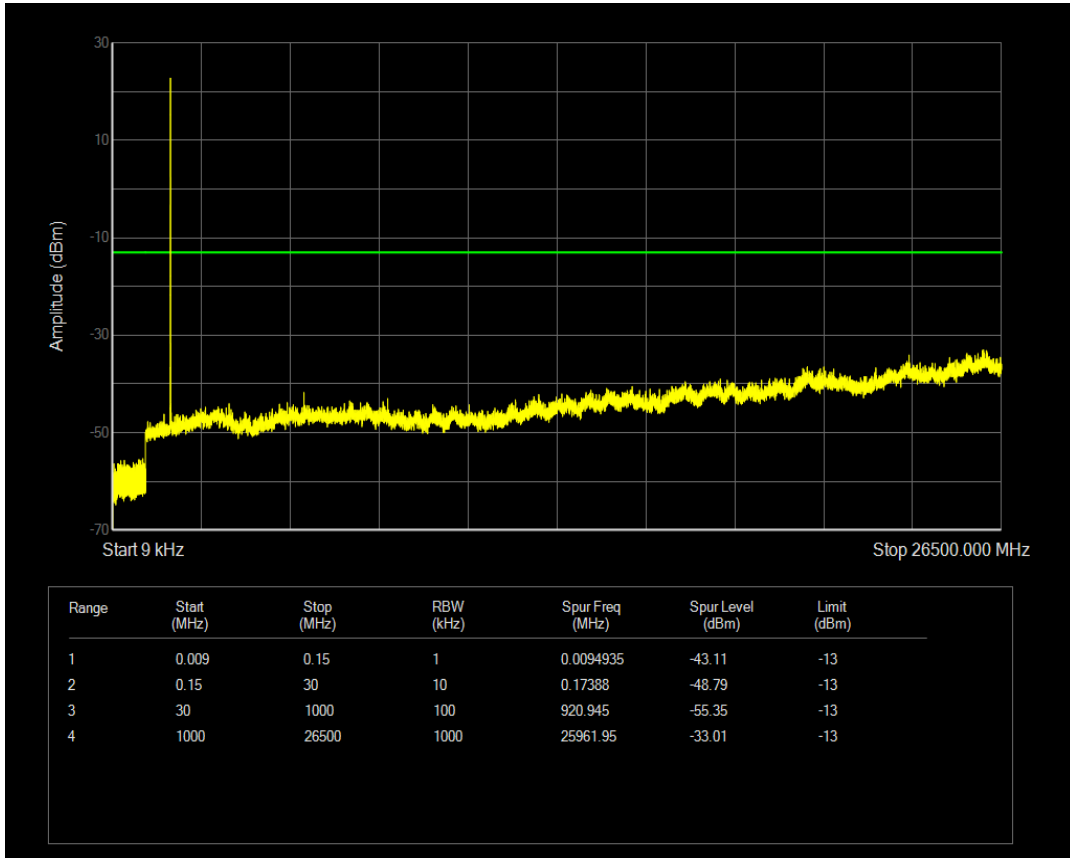

Band66 QPSK BW=3MHz Channel=132322 RB Size=1 Position=#0

Band66 QPSK BW=3MHz Channel=132322 RB Size=15 Position=#0

Band66 QAM16 BW=3MHz Channel=132322 RB Size=1 Position=#0

Band66 QAM16 BW=3MHz Channel=132322 RB Size=15 Position=#0