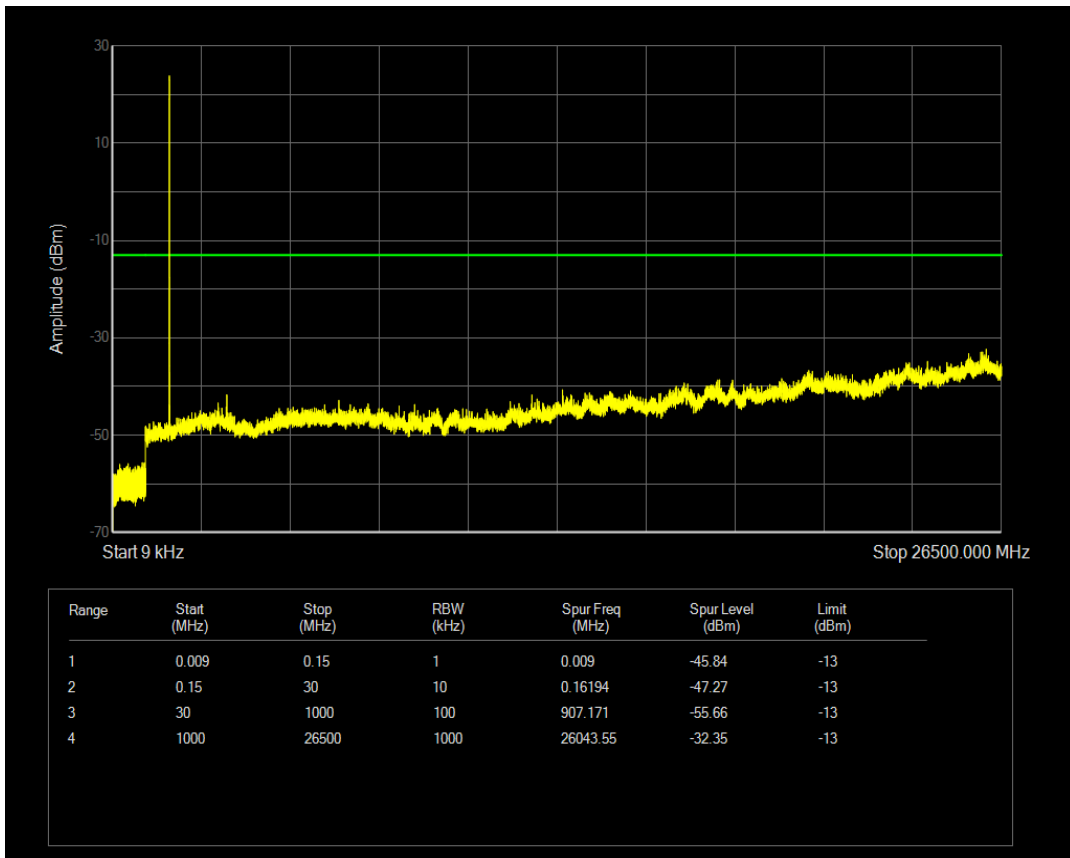

Band66 QPSK BW=3MHz Channel=131987 RB Size=15 Position=#0

Band66 QPSK BW=3MHz Channel=131987 RB Size=1 Position=#0