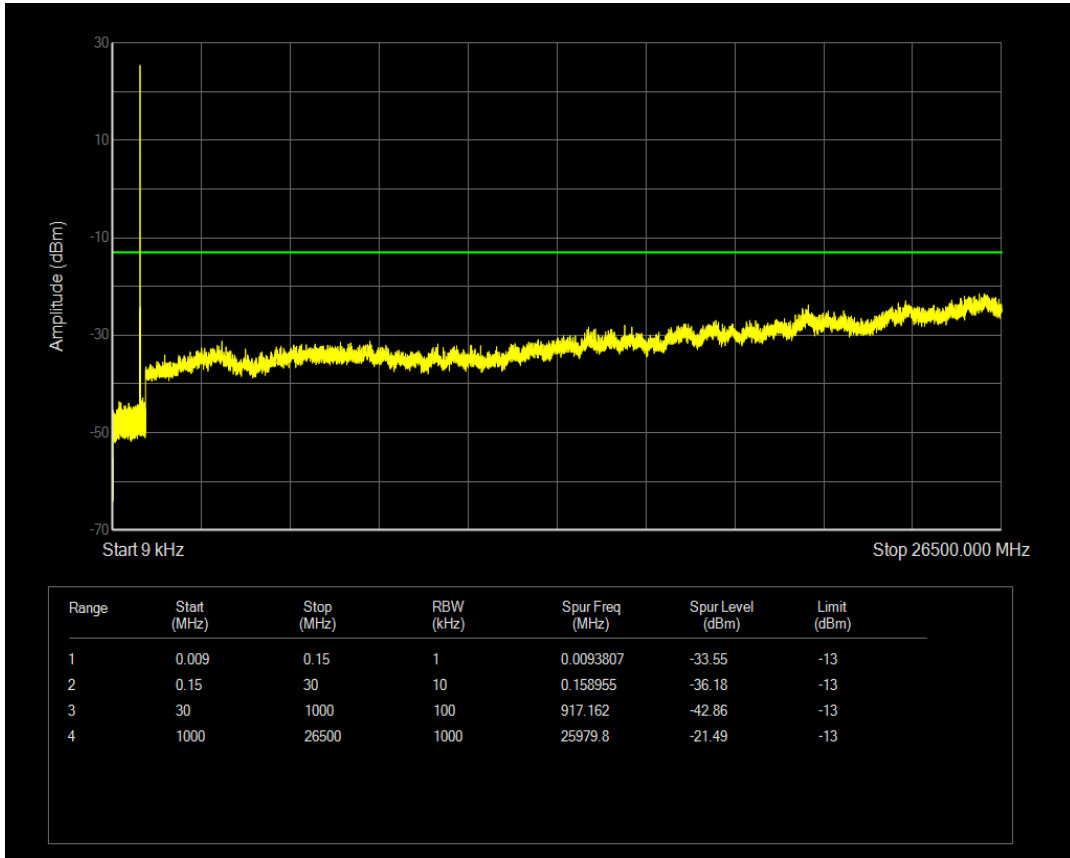

Band5 QPSK BW=3MHz Channel=20525 RB Size=1 Position=#0

Band5 QAM16 BW=3MHz Channel=20525 RB Size=1 Position=#0

Band5 QPSK BW=3MHz Channel=20525 RB Size=15 Position=#0

Band5 QAM16 BW=3MHz Channel=20525 RB Size=15 Position=#0

Band5 QPSK BW=3MHz Channel=20635 RB Size=1 Position=#0

Band5 QPSK BW=3MHz Channel=20635 RB Size=15 Position=#0

Band5 QAM16 BW=3MHz Channel=20635 RB Size=15 Position=#0

Band5 QAM16 BW=3MHz Channel=20635 RB Size=1 Position=#0