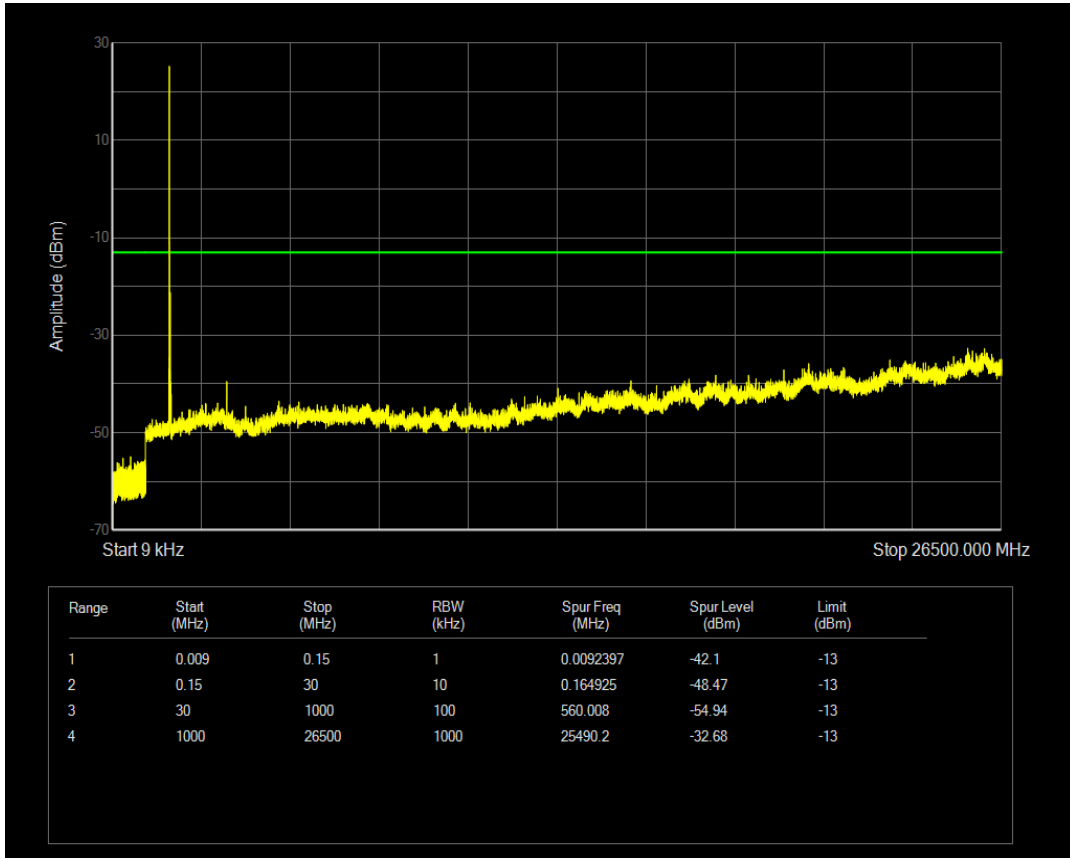

Band66 QAM16 BW=10MHz Channel=132622 RB Size=50 Position=#0

Band66 QPSK BW=15MHz Channel=132047 RB Size=75 Position=#0

Band66 QAM16 BW=15MHz Channel=132047 RB Size=75 Position=#0

Band66 QAM16 BW=15MHz Channel=132047 RB Size=1 Position=#0