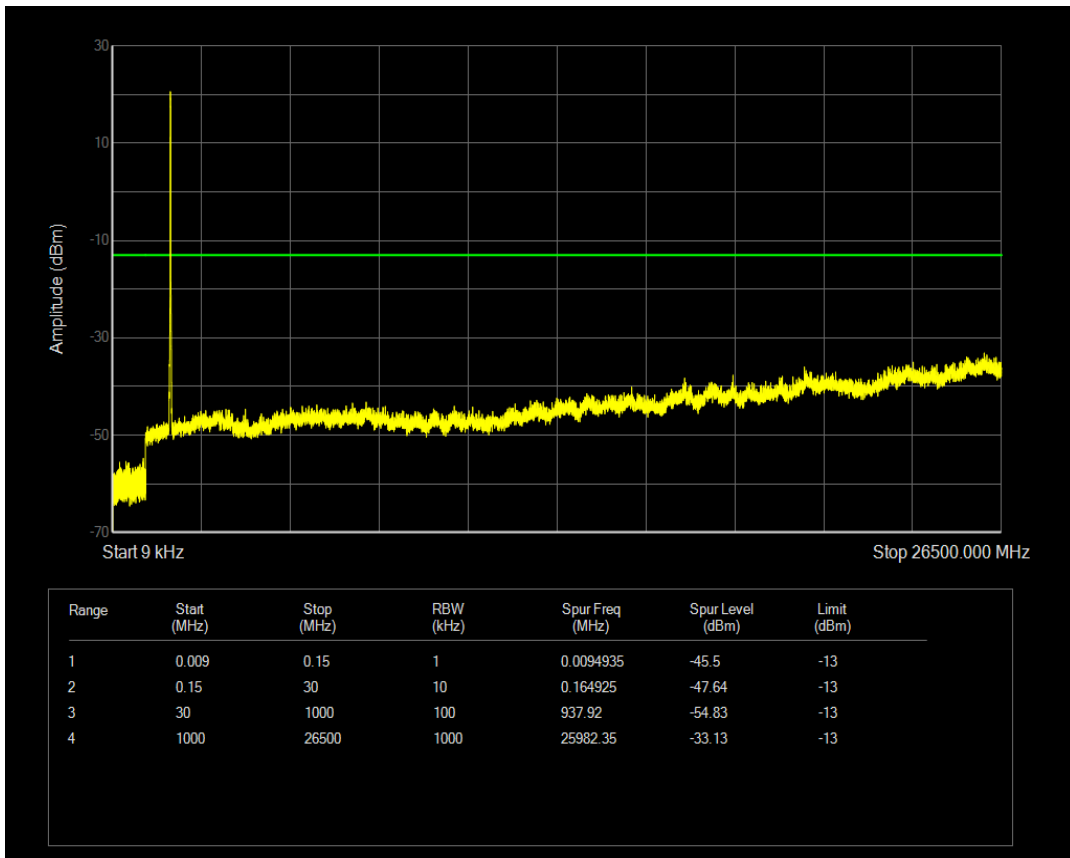

Band66 QPSK BW=15MHz Channel=132322 RB Size=75 Position=#0

Band66 QAM16 BW=15MHz Channel=132322 RB Size=75 Position=#0