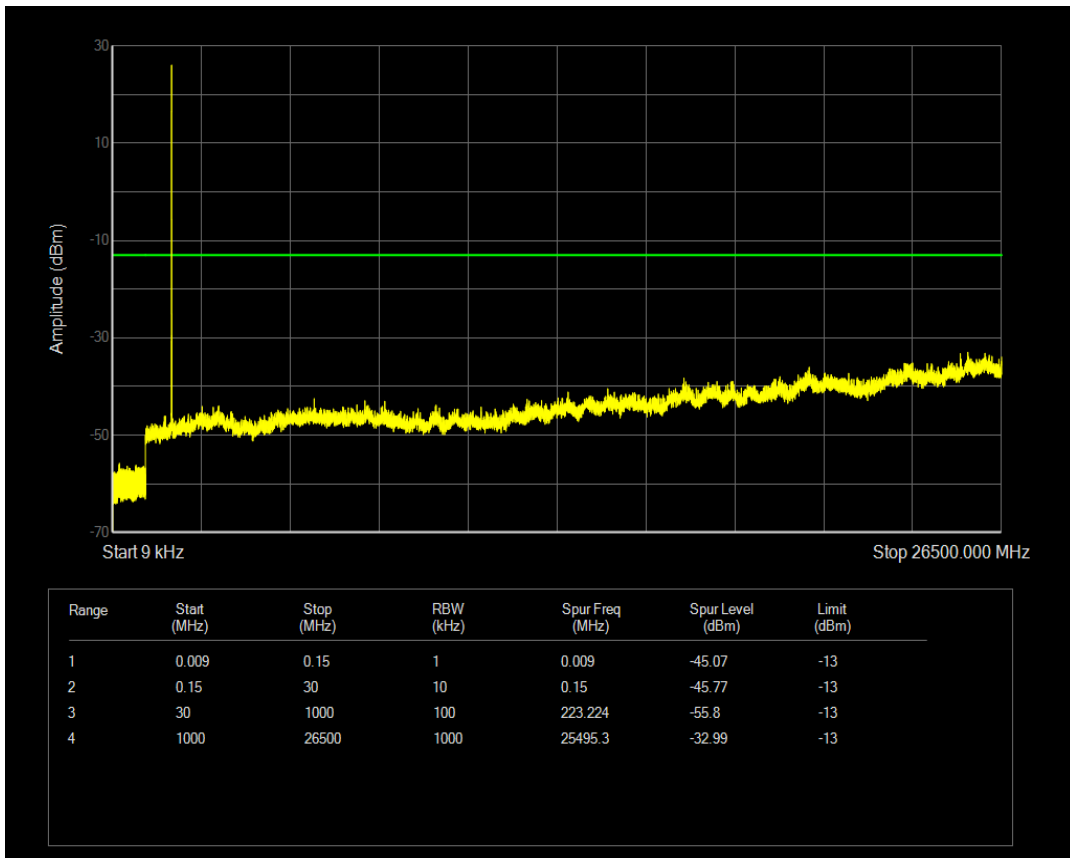

Band66 QAM16 BW=3MHz Channel=132657 RB Size=1 Position=#0

Band66 QPSK BW=5MHz Channel=131997 RB Size=1 Position=#0