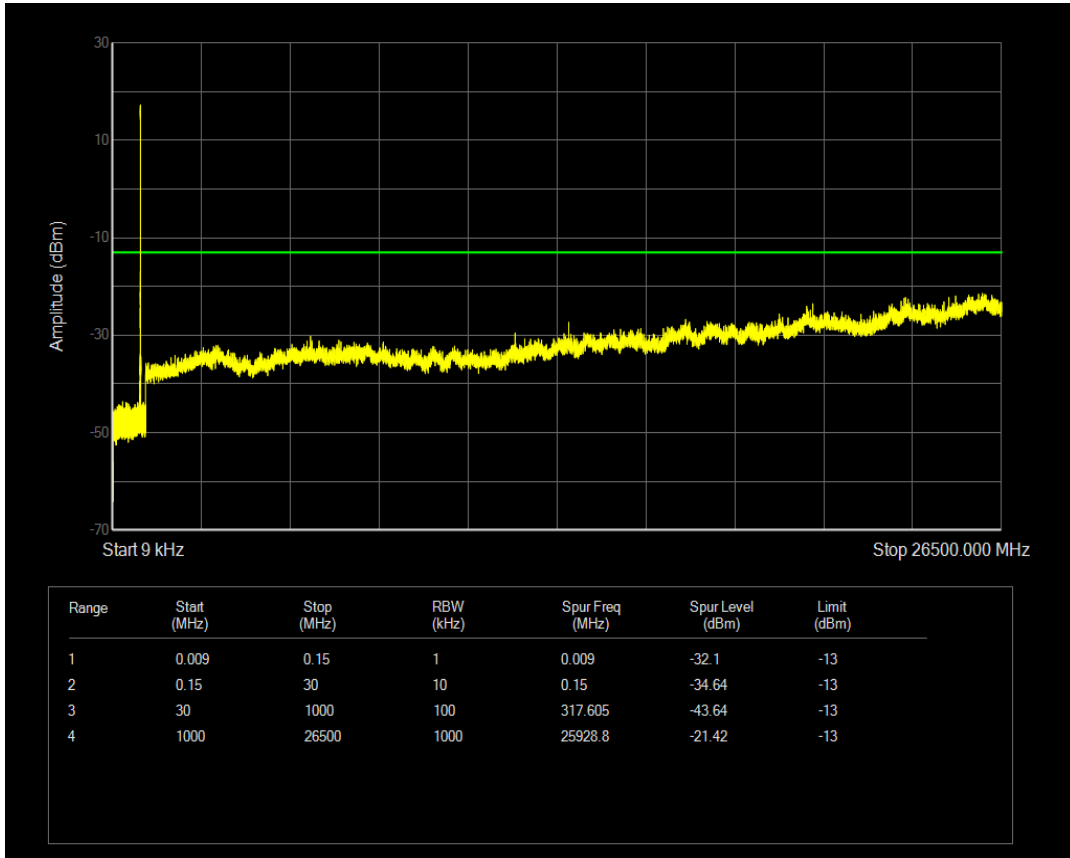

Band5 QPSK BW=3MHz Channel=20525 RB Size=1 Position=#0

Band5 QAM16 BW=3MHz Channel=20525 RB Size=1 Position=#0

Band5 QPSK BW=3MHz Channel=20525 RB Size=15 Position=#0

Band5 QAM16 BW=3MHz Channel=20525 RB Size=15 Position=#0

Band5 QPSK BW=3MHz Channel=20635 RB Size=1 Position=#0

Band5 QPSK BW=3MHz Channel=20635 RB Size=15 Position=#0

Band5 QAM16 BW=3MHz Channel=20635 RB Size=15 Position=#0

Band5 QAM16 BW=3MHz Channel=20635 RB Size=1 Position=#0