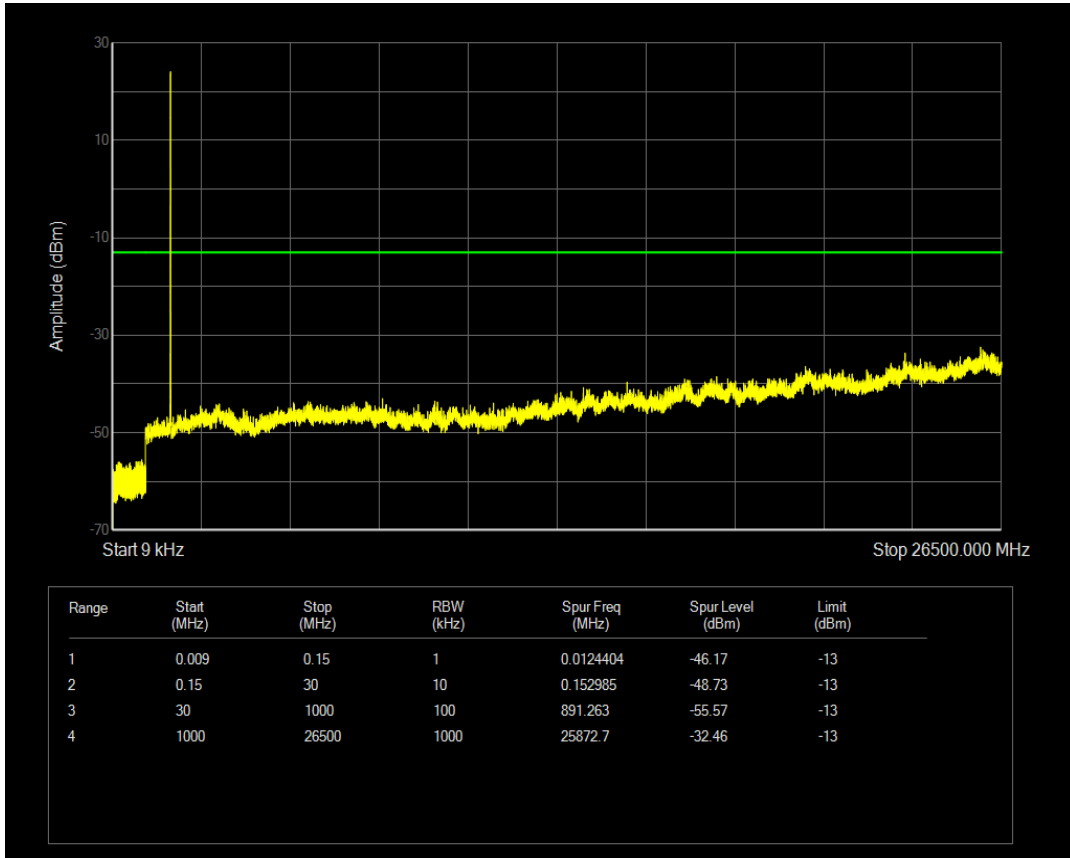

Band66 QPSK BW=3MHz Channel=132322 RB Size=15 Position=#0

Band66 QAM16 BW=3MHz Channel=132322 RB Size=1 Position=#0