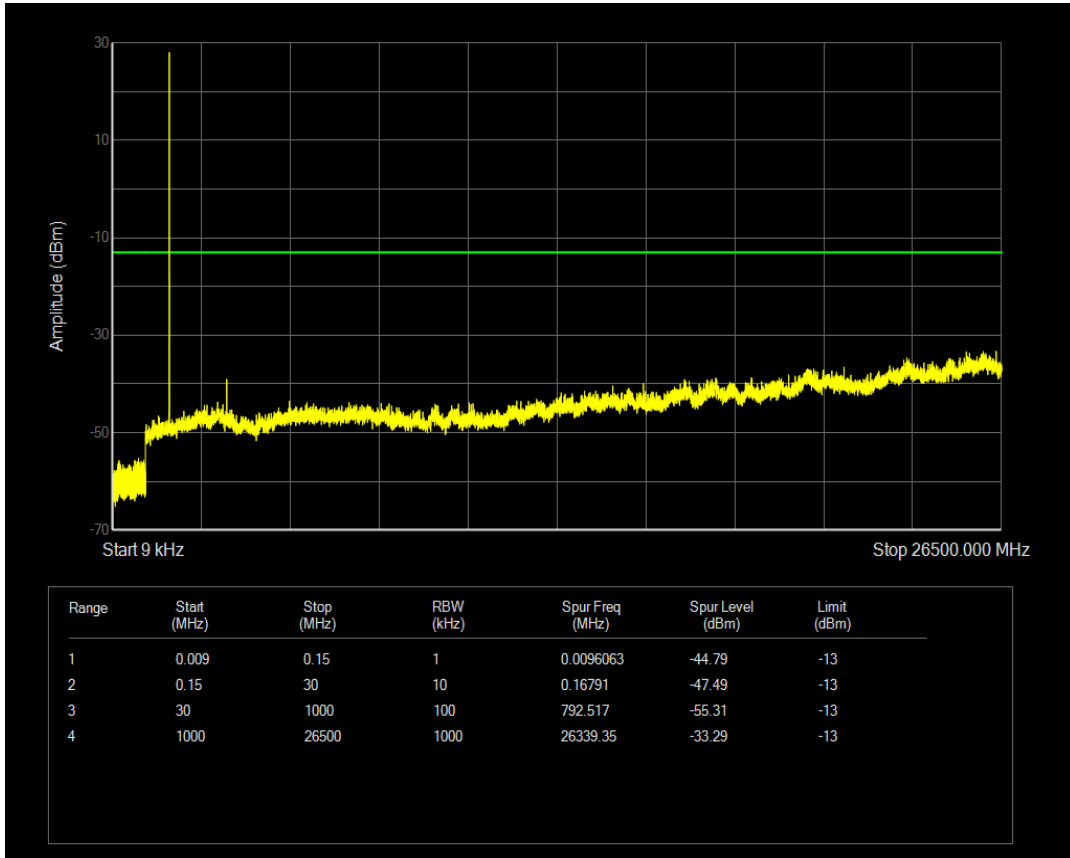

Band66 QAM16 BW=1.4MHz Channel=131979 RB Size=1 Position=#0

Band66 QPSK BW=1.4MHz Channel=131979 RB Size=6 Position=#0