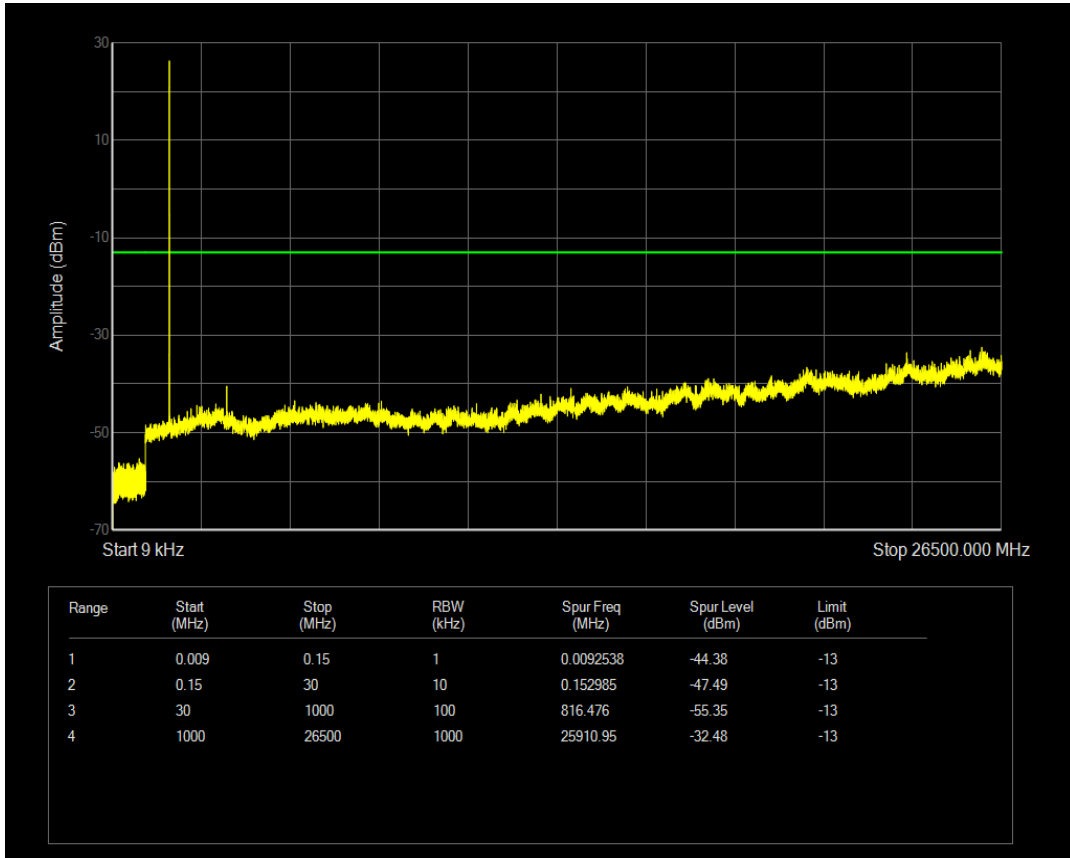

Band5 QPSK BW=10MHz Channel=20600 RB Size=1 Position=#0

Band5 QPSK BW=10MHz Channel=20600 RB Size=50 Position=#0

Band5 QAM16 BW=10MHz Channel=20600 RB Size=1 Position=#0

Band5 QAM16 BW=10MHz Channel=20600 RB Size=50 Position=#0

Band66 QPSK BW=1.4MHz Channel=131979 RB Size=1 Position=#0

Band66 QAM16 BW=1.4MHz Channel=131979 RB Size=1 Position=#0

Band66 QPSK BW=1.4MHz Channel=131979 RB Size=6 Position=#0

Band66 QAM16 BW=1.4MHz Channel=131979 RB Size=6 Position=#0