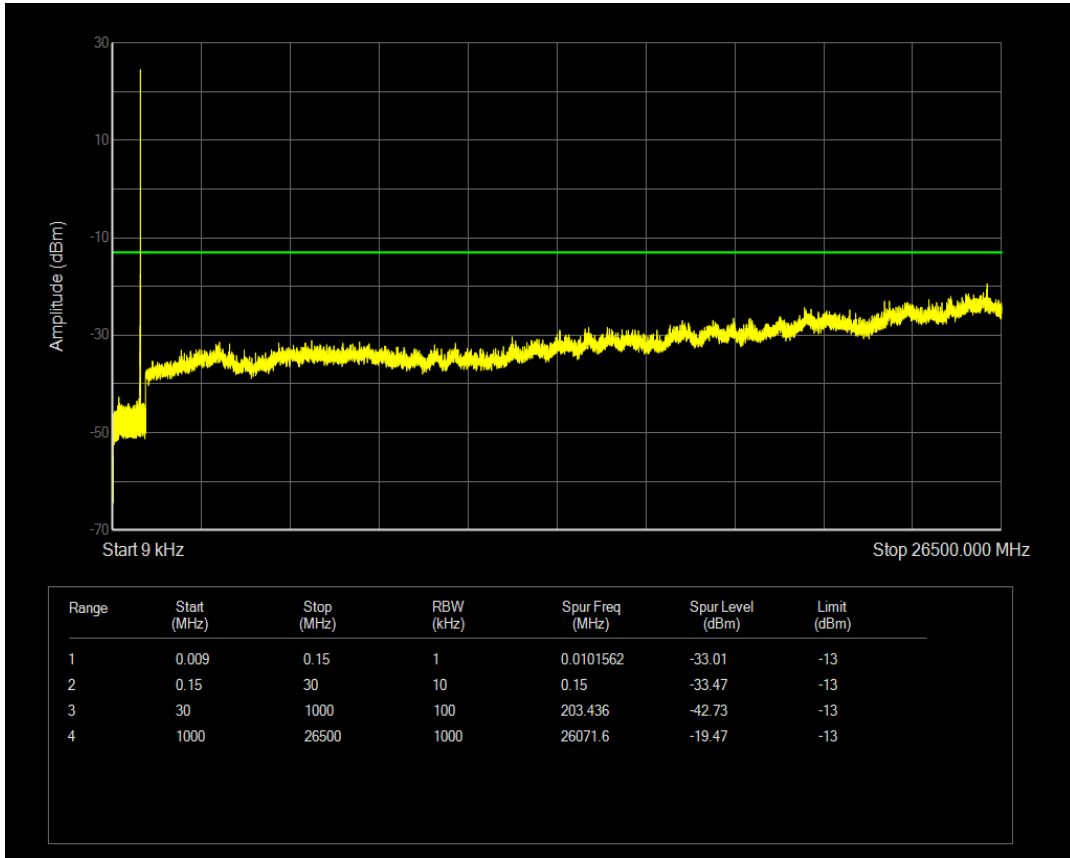

Band5 QPSK BW=3MHz Channel=20525 RB Size=1 Position=#0

Band5 QAM16 BW=3MHz Channel=20525 RB Size=1 Position=#0

Band5 QPSK BW=3MHz Channel=20525 RB Size=15 Position=#0

Band5 QAM16 BW=3MHz Channel=20525 RB Size=15 Position=#0

Band5 QPSK BW=3MHz Channel=20635 RB Size=1 Position=#0

Band5 QPSK BW=3MHz Channel=20635 RB Size=15 Position=#0

Band5 QAM16 BW=3MHz Channel=20635 RB Size=15 Position=#0

Band5 QAM16 BW=3MHz Channel=20635 RB Size=1 Position=#0

Band5 QPSK BW=5MHz Channel=20425 RB Size=1 Position=#0

Band5 QAM16 BW=5MHz Channel=20425 RB Size=1 Position=#0

Band5 QPSK BW=5MHz Channel=20425 RB Size=25 Position=#0

Band5 QAM16 BW=5MHz Channel=20425 RB Size=25 Position=#0