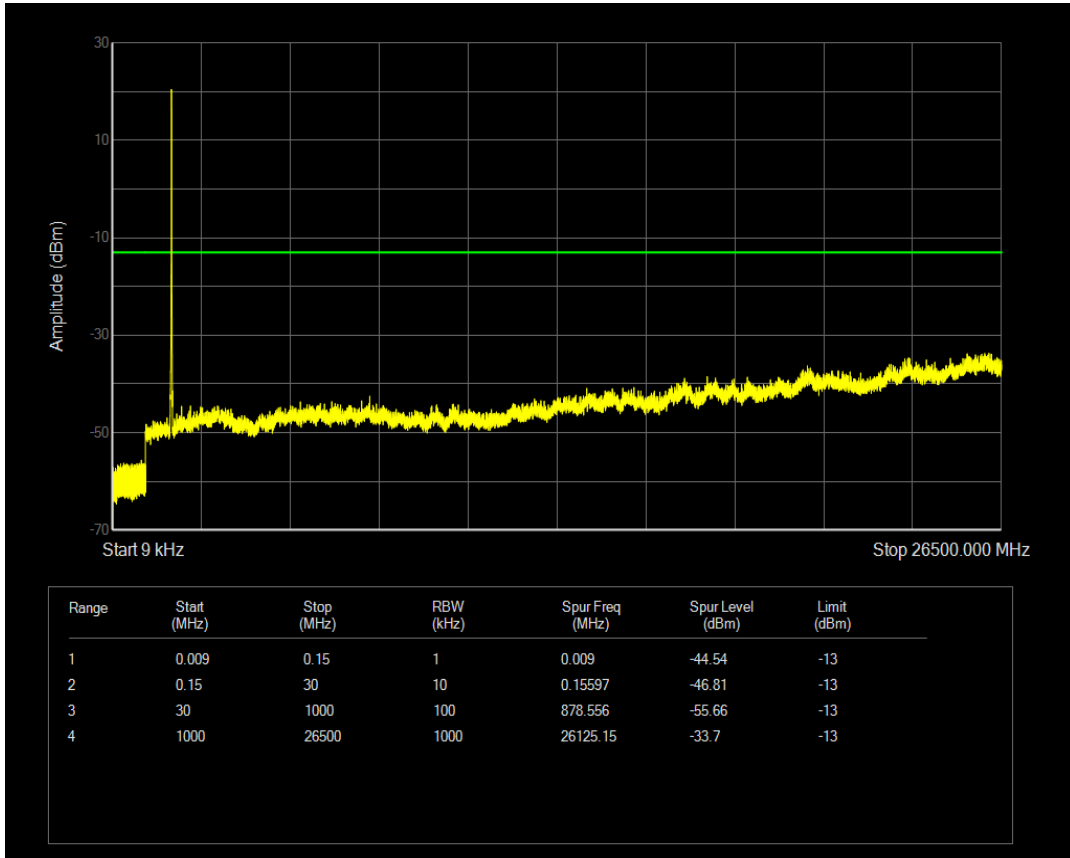

Band66 QAM16 BW=10MHz Channel=132022 RB Size=50 Position=#0

Band66 QPSK BW=10MHz Channel=132322 RB Size=50 Position=#0

Band66 QAM16 BW=10MHz Channel=132322 RB Size=50 Position=#0

Band66 QAM16 BW=10MHz Channel=132322 RB Size=1 Position=#0

Band66 QPSK BW=10MHz Channel=132622 RB Size=1 Position=#0

Band66 QPSK BW=10MHz Channel=132622 RB Size=50 Position=#0

Band66 QAM16 BW=10MHz Channel=132622 RB Size=1 Position=#0

Band66 QPSK BW=15MHz Channel=132047 RB Size=1 Position=#0