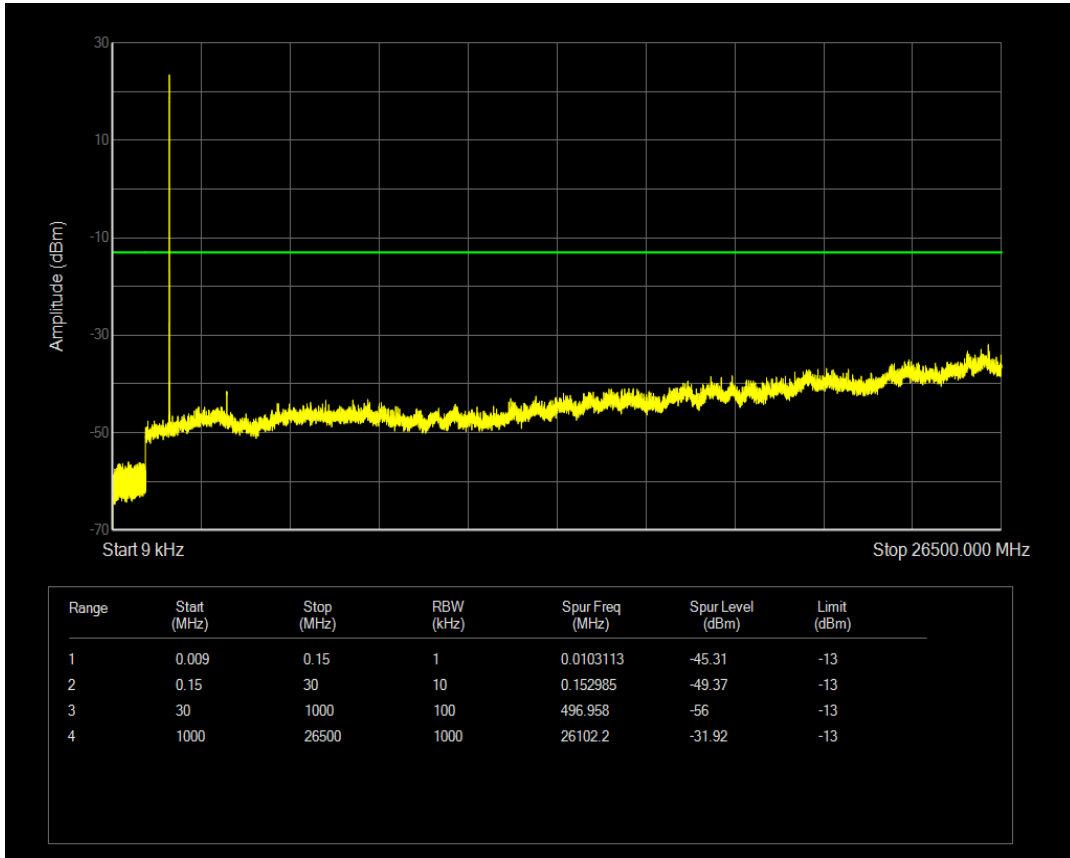

Band66 QPSK BW=3MHz Channel=131987 RB Size=15 Position=#0

Band66 QPSK BW=3MHz Channel=131987 RB Size=1 Position=#0

Band66 QAM16 BW=3MHz Channel=131987 RB Size=1 Position=#0

Band66 QAM16 BW=3MHz Channel=131987 RB Size=15 Position=#0