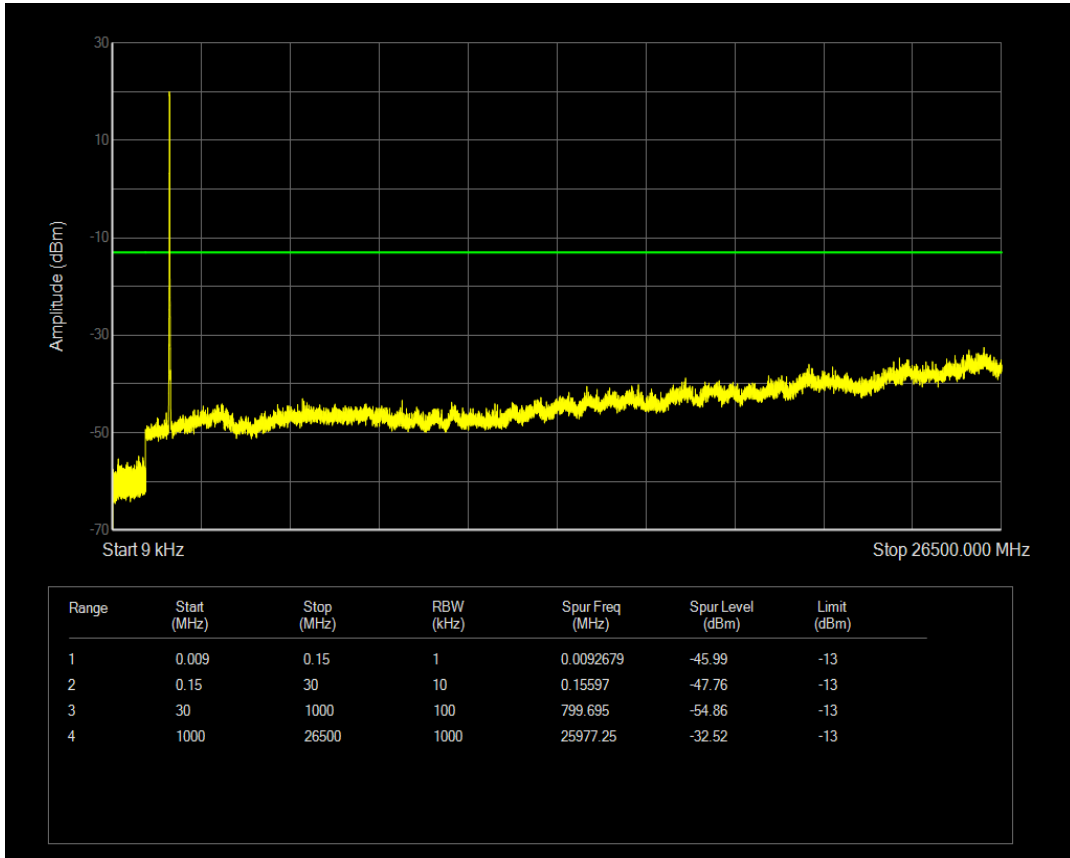

Band66 QPSK BW=15MHz Channel=132047 RB Size=75 Position=#0

Band66 QAM16 BW=15MHz Channel=132047 RB Size=75 Position=#0