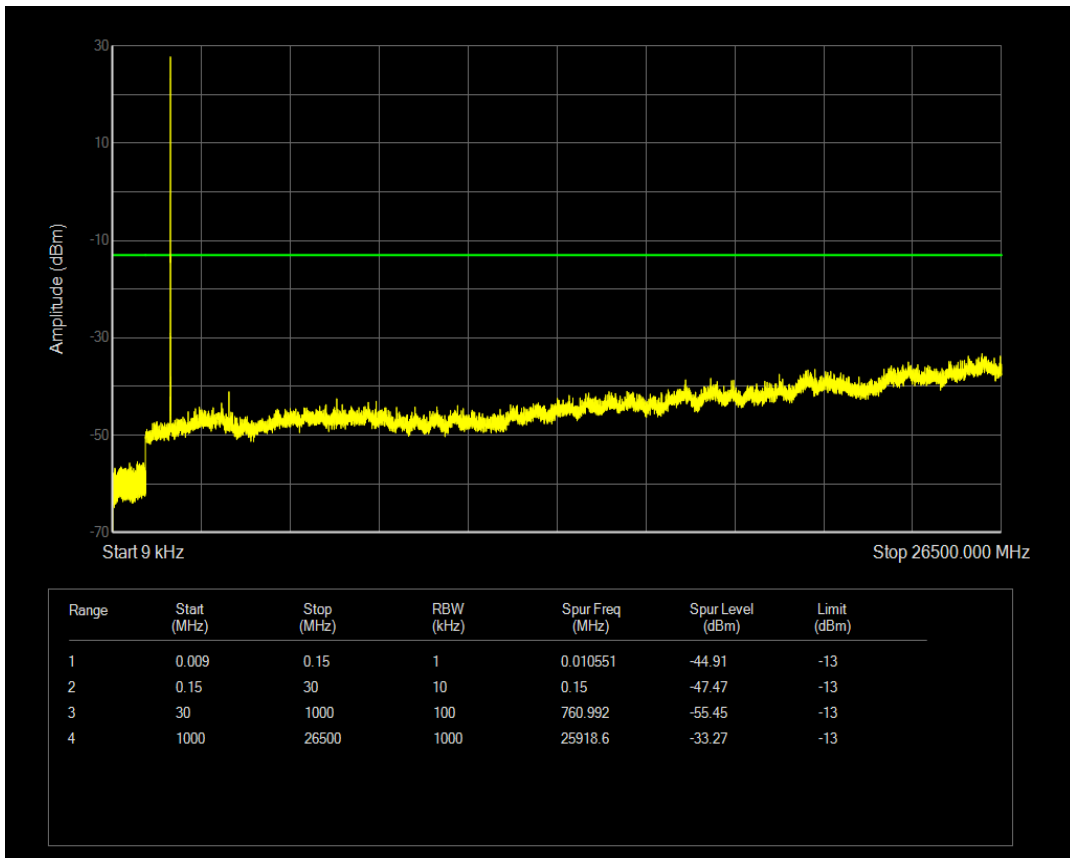

Band66 QPSK BW=3MHz Channel=132322 RB Size=1 Position=#0

Band66 QPSK BW=3MHz Channel=132322 RB Size=15 Position=#0