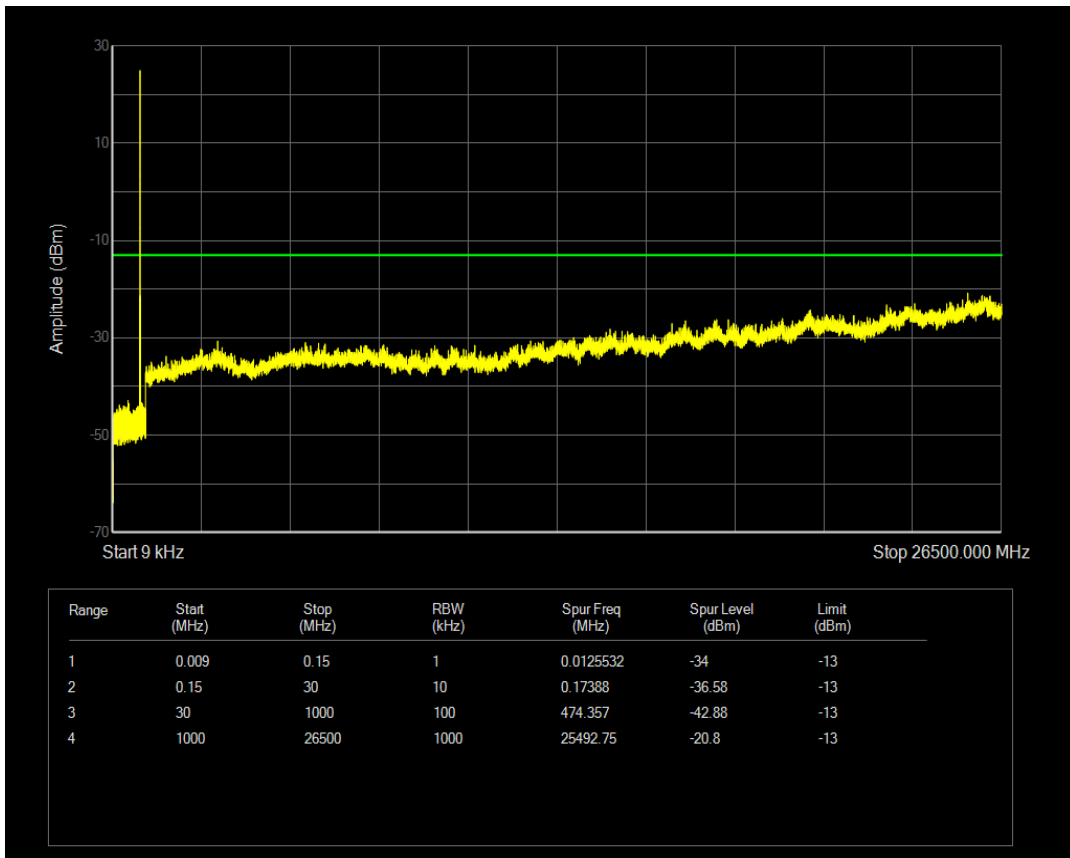

Band5 QPSK BW=5MHz Channel=20425 RB Size=1 Position=#0

Band5 QAM16 BW=5MHz Channel=20425 RB Size=1 Position=#0

Band5 QPSK BW=5MHz Channel=20425 RB Size=25 Position=#0

Band5 QAM16 BW=5MHz Channel=20425 RB Size=25 Position=#0

Band5 QPSK BW=5MHz Channel=20525 RB Size=25 Position=#0

Band5 QPSK BW=5MHz Channel=20525 RB Size=1 Position=#0

Band5 QAM16 BW=5MHz Channel=20525 RB Size=1 Position=#0

Band5 QAM16 BW=5MHz Channel=20525 RB Size=25 Position=#0