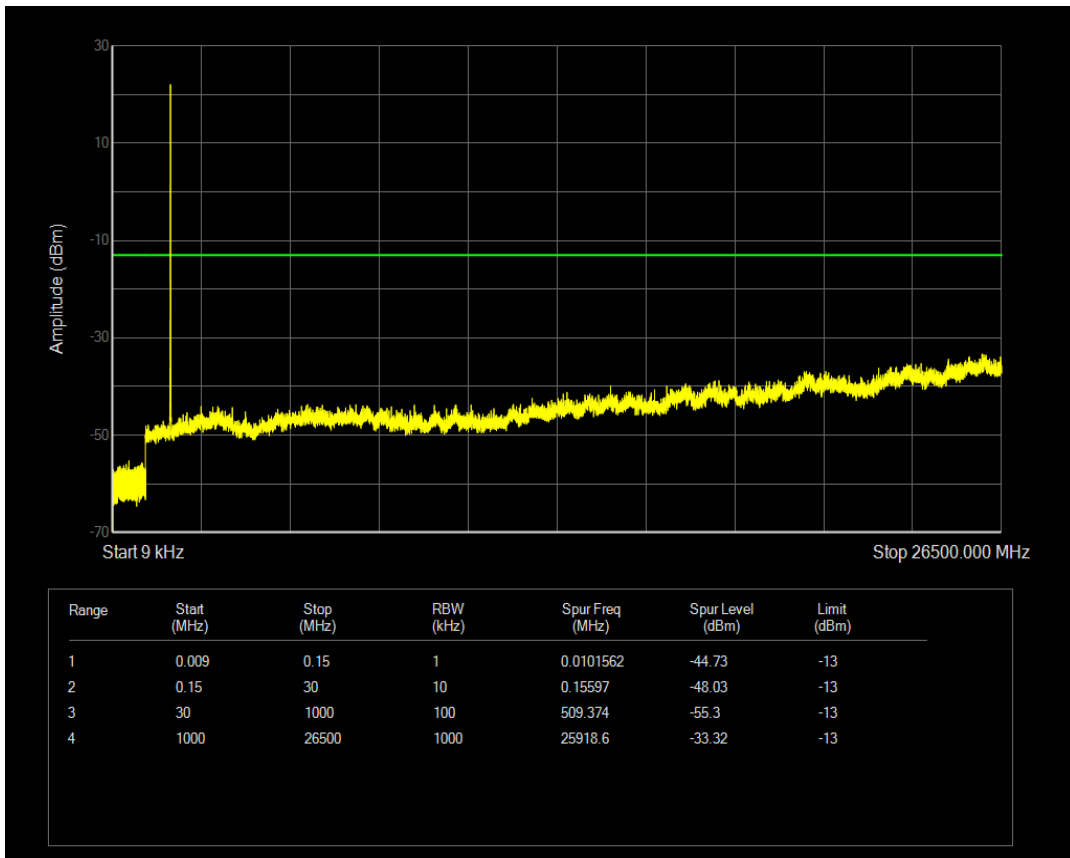

Band66 QAM16 BW=5MHz Channel=132322 RB Size=25 Position=#0

Band66 QPSK BW=5MHz Channel=132647 RB Size=25 Position=#0