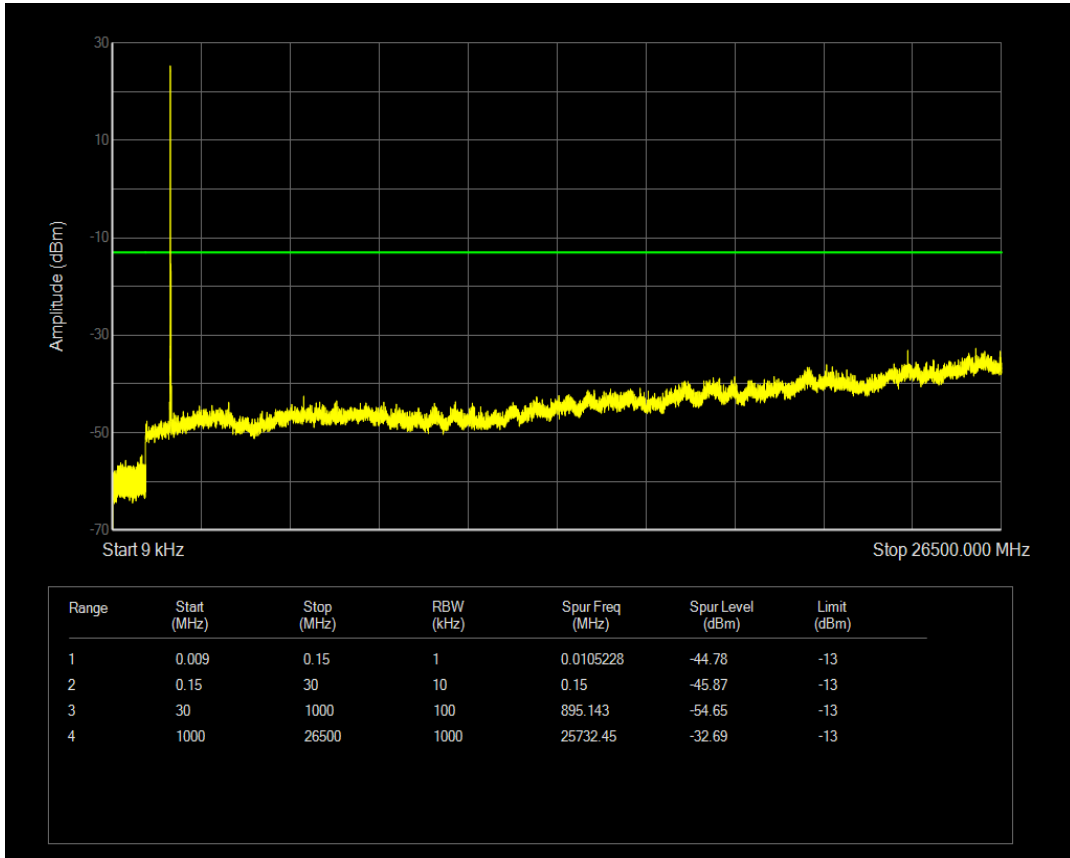

Band66 QAM16 BW=10MHz Channel=132022 RB Size=50 Position=#0

Band66 QPSK BW=10MHz Channel=132322 RB Size=50 Position=#0

Band66 QAM16 BW=10MHz Channel=132322 RB Size=50 Position=#0

Band66 QAM16 BW=10MHz Channel=132322 RB Size=1 Position=#0