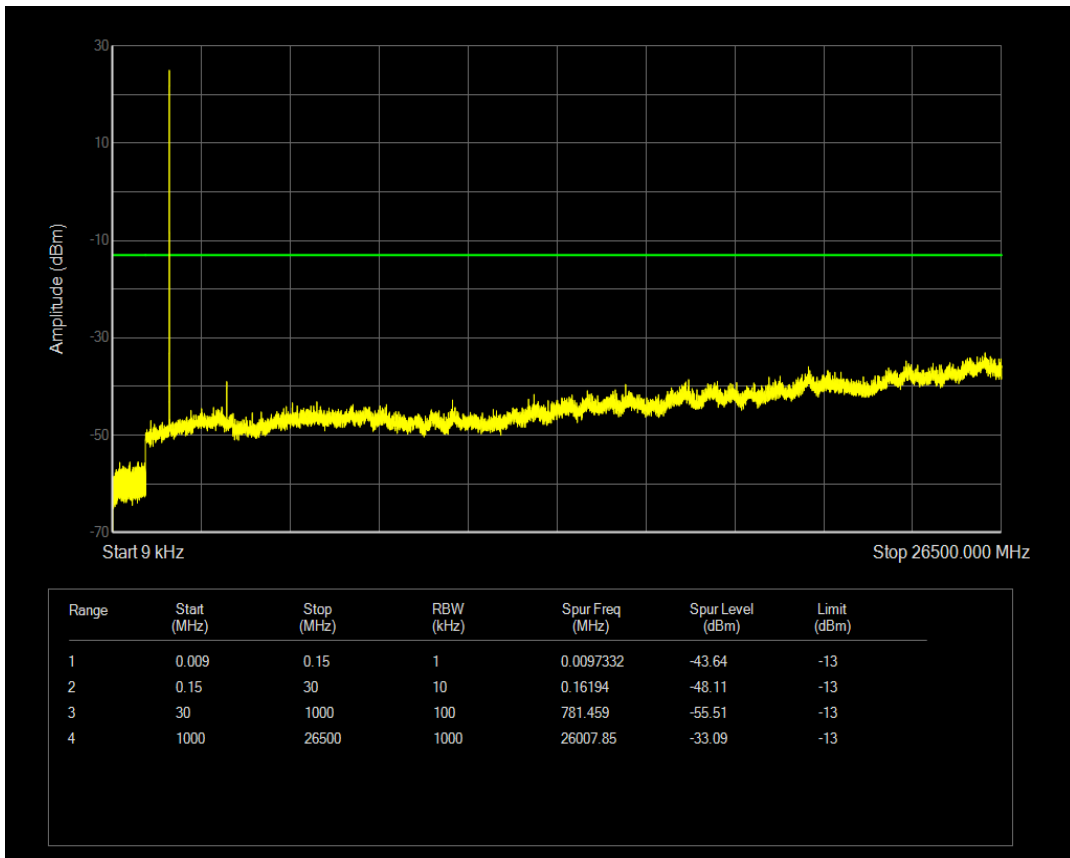

Band66 QPSK BW=1.4MHz Channel=131979 RB Size=6 Position=#0

Band66 QAM16 BW=1.4MHz Channel=131979 RB Size=6 Position=#0