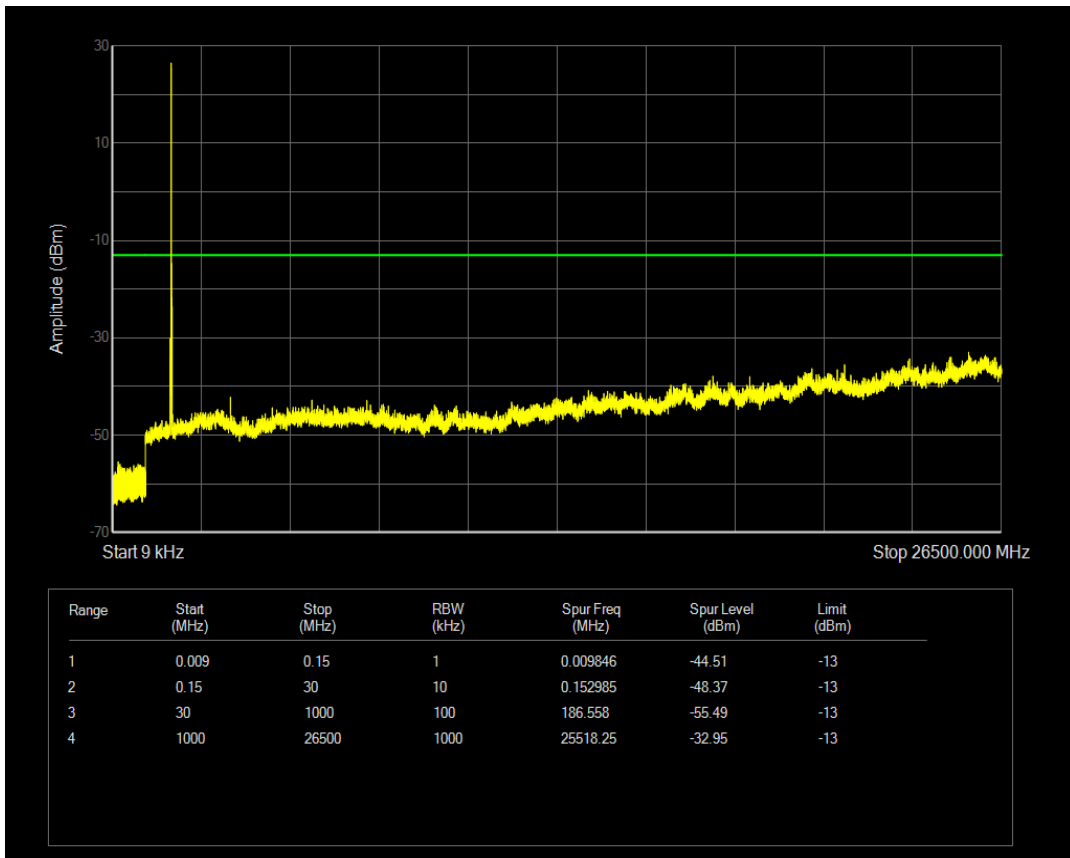

Band66 QAM16 BW=15MHz Channel=132597 RB Size=1 Position=#0

Band66 QAM16 BW=15MHz Channel=132597 RB Size=75 Position=#0