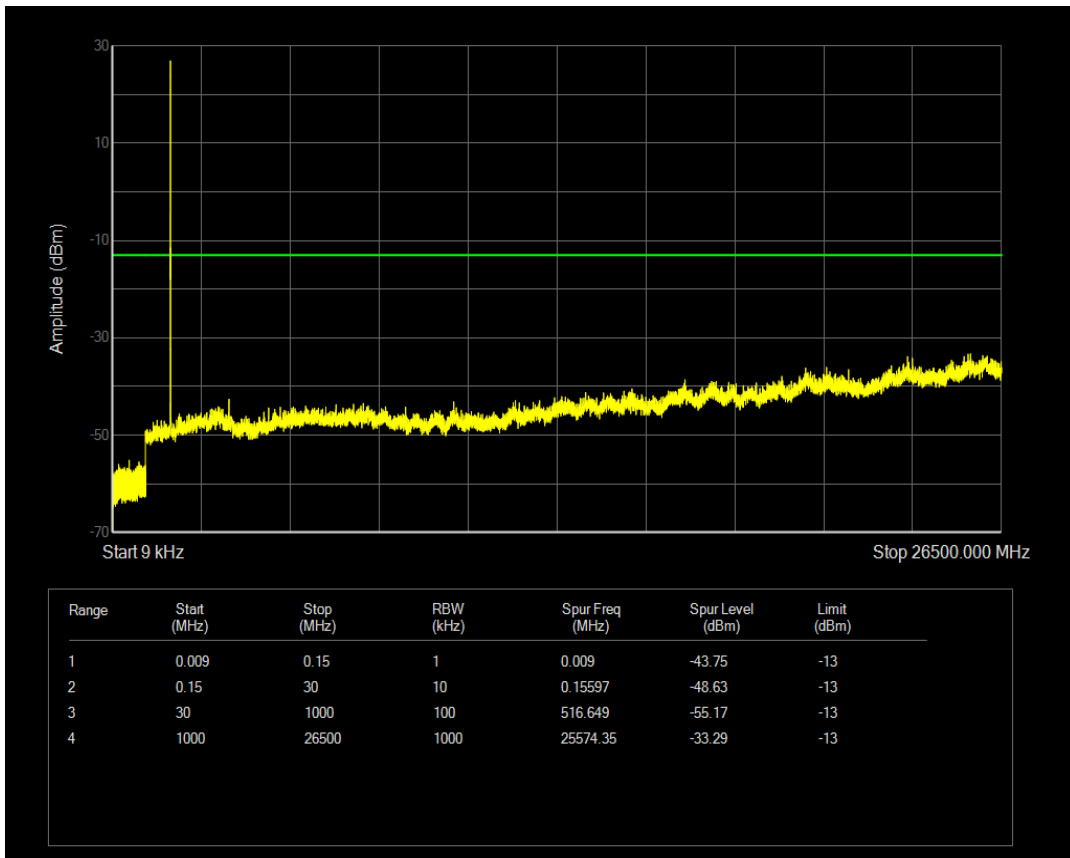

Band66 QAM16 BW=3MHz Channel=132322 RB Size=1 Position=#0

Band66 QAM16 BW=3MHz Channel=132322 RB Size=15 Position=#0