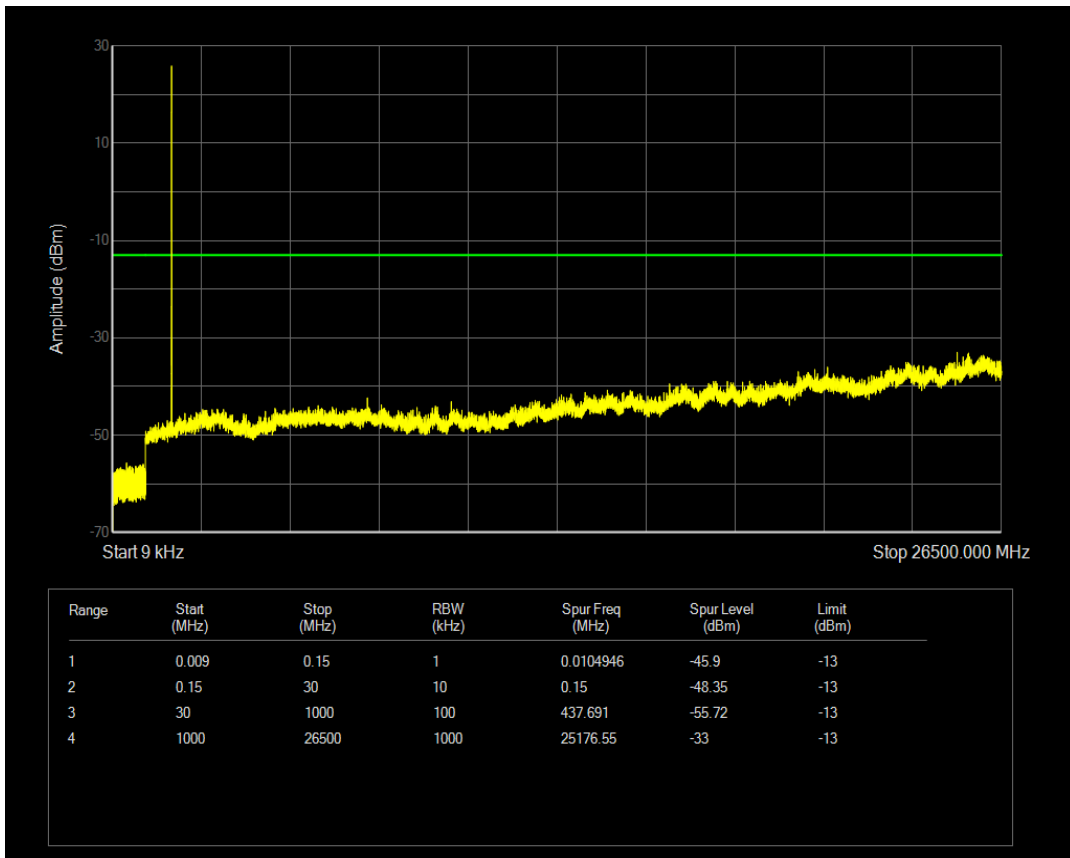

Band66 QPSK BW=3MHz Channel=132657 RB Size=1 Position=#0

Band66 QPSK BW=3MHz Channel=132657 RB Size=15 Position=#0