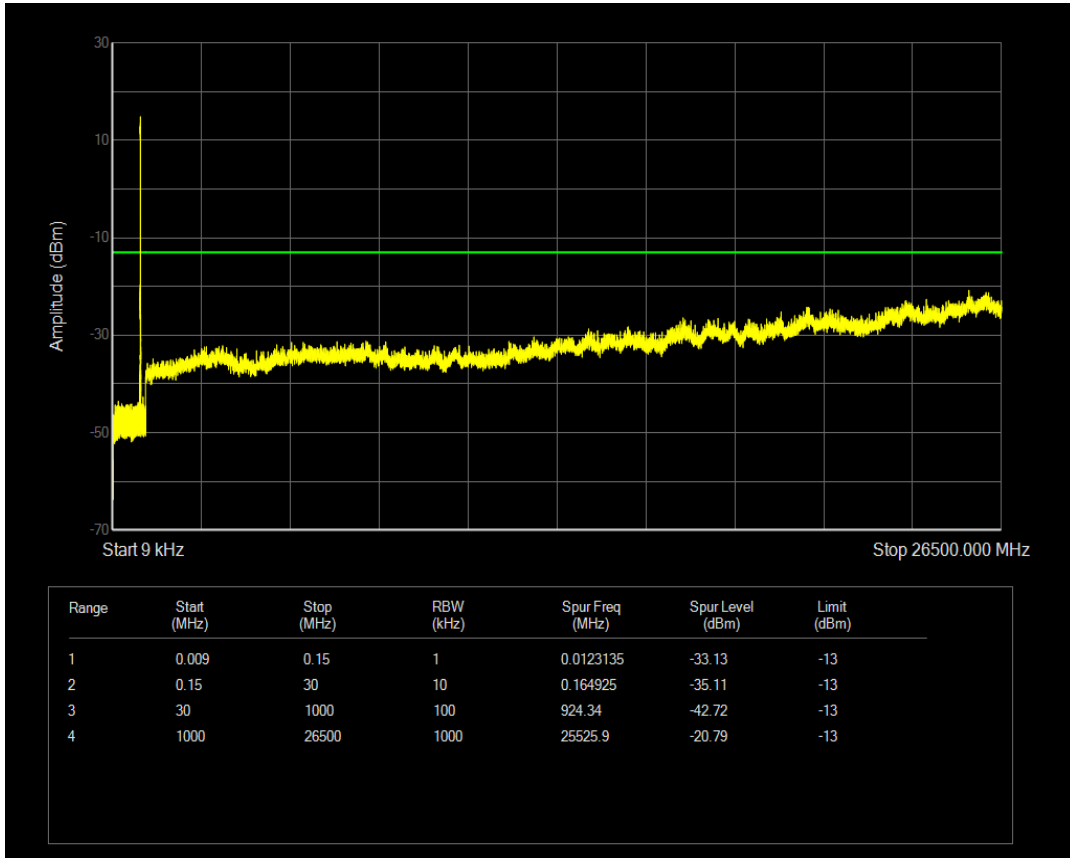

Band5 QPSK BW=5MHz Channel=20625 RB Size=1 Position=#0

Band5 QPSK BW=5MHz Channel=20625 RB Size=25 Position=#0

Band5 QAM16 BW=5MHz Channel=20625 RB Size=1 Position=#0

Band5 QAM16 BW=5MHz Channel=20625 RB Size=25 Position=#0

Band5 QPSK BW=10MHz Channel=20450 RB Size=50 Position=#0

Band5 QPSK BW=10MHz Channel=20450 RB Size=1 Position=#0

Band5 QAM16 BW=10MHz Channel=20450 RB Size=1 Position=#0

Band5 QAM16 BW=10MHz Channel=20450 RB Size=50 Position=#0