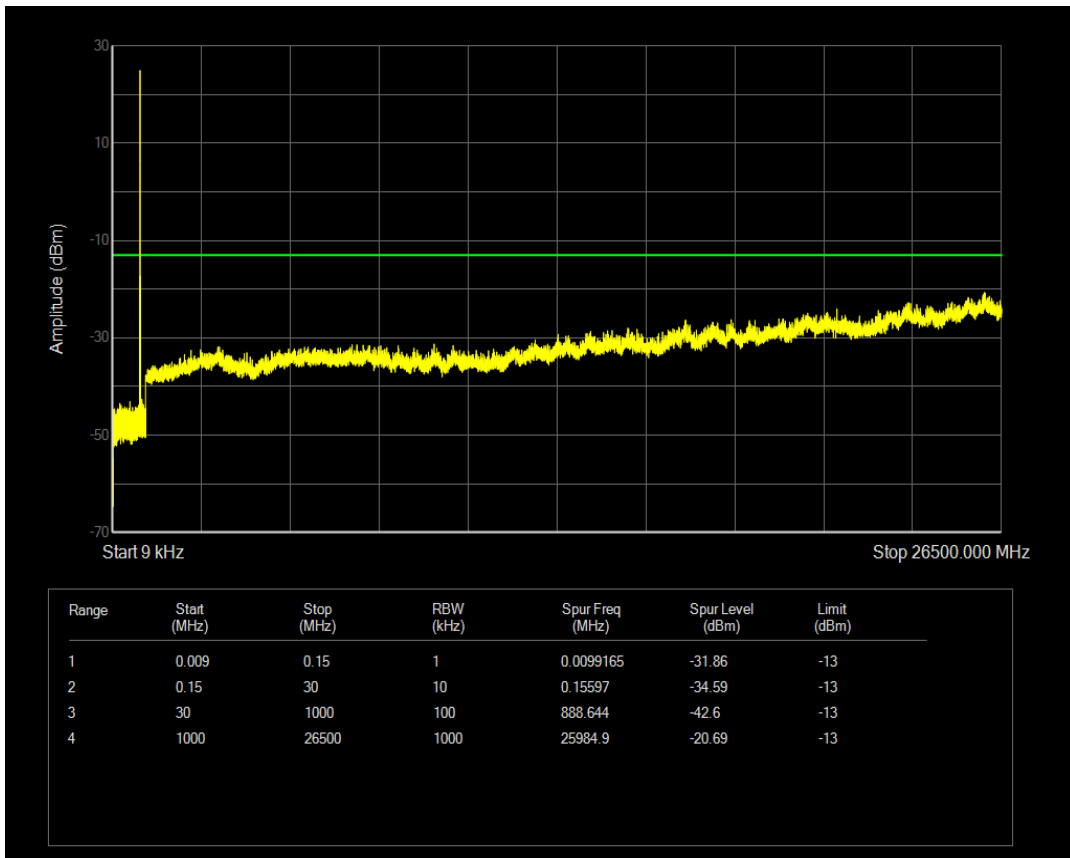

Band5 QPSK BW=3MHz Channel=20525 RB Size=1 Position=#0

Band5 QAM16 BW=3MHz Channel=20525 RB Size=1 Position=#0

Band5 QPSK BW=3MHz Channel=20525 RB Size=15 Position=#0

Band5 QAM16 BW=3MHz Channel=20525 RB Size=15 Position=#0

Band5 QPSK BW=3MHz Channel=20635 RB Size=1 Position=#0

Band5 QPSK BW=3MHz Channel=20635 RB Size=15 Position=#0

Band5 QAM16 BW=3MHz Channel=20635 RB Size=15 Position=#0

Band5 QAM16 BW=3MHz Channel=20635 RB Size=1 Position=#0