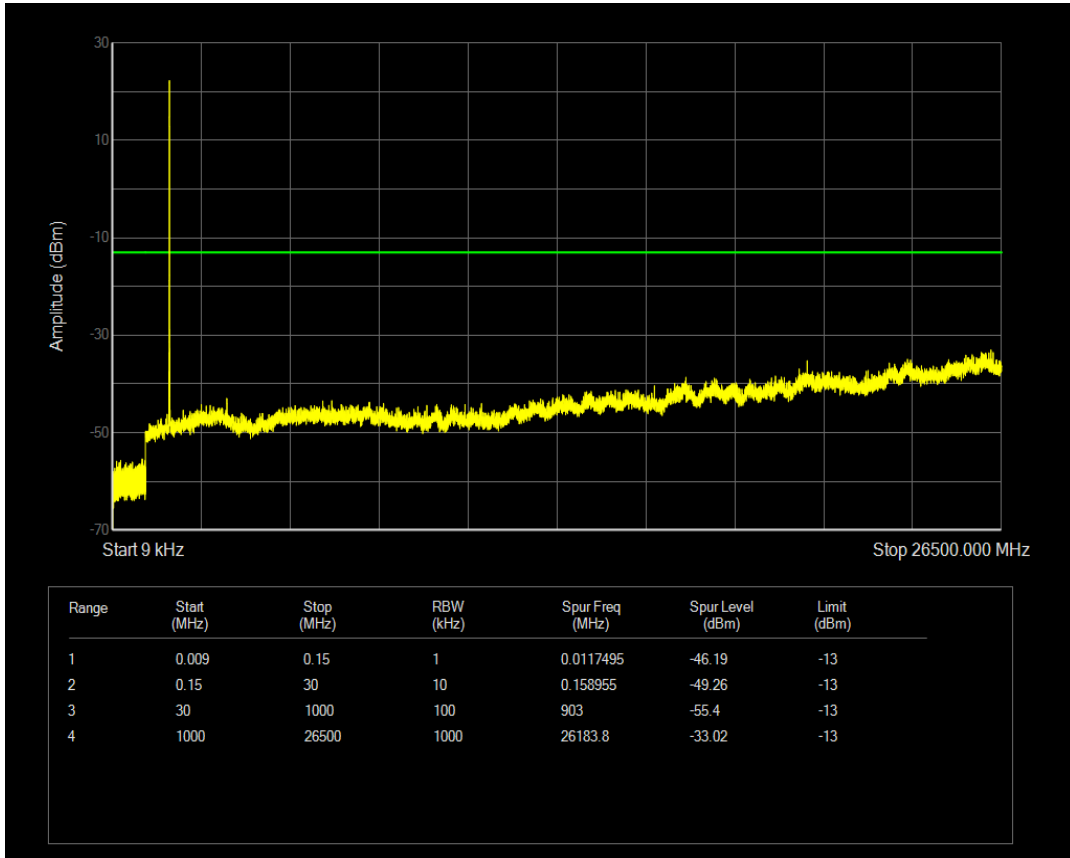

Band66 QPSK BW=5MHz Channel=131997 RB Size=25 Position=#0

Band66 QAM16 BW=5MHz Channel=131997 RB Size=1 Position=#0