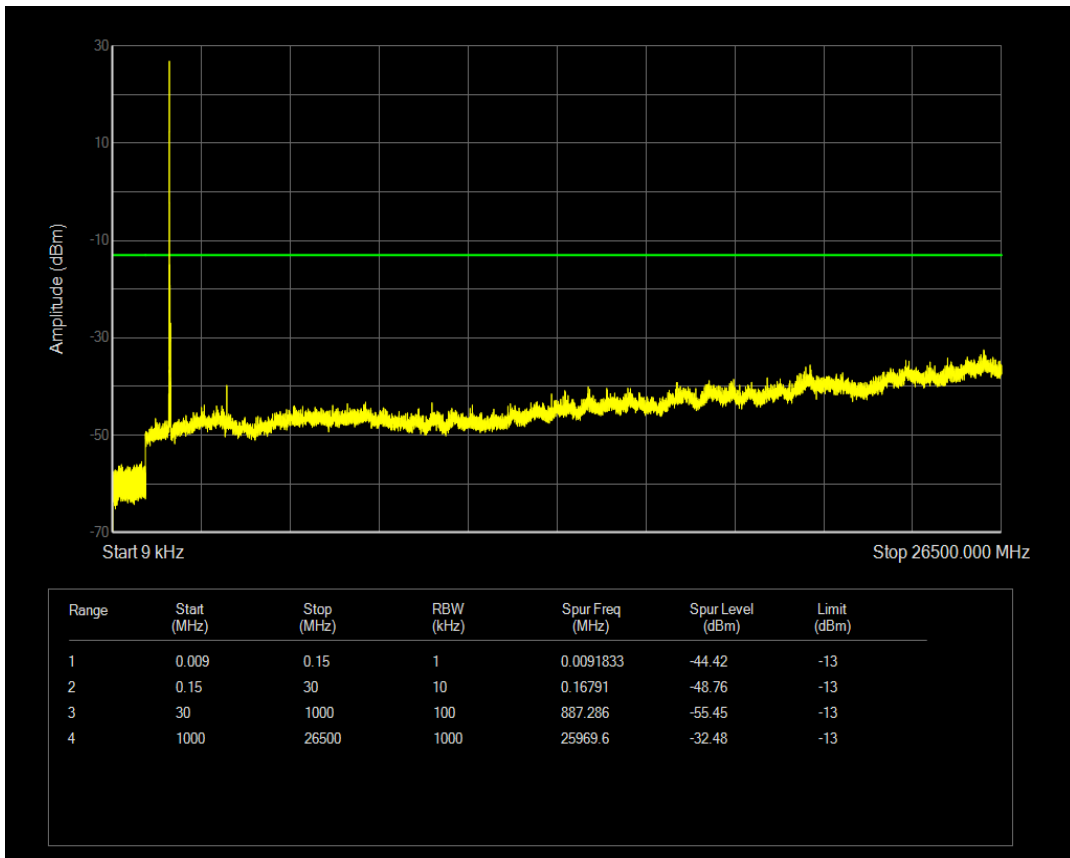

Band66 QPSK BW=20MHz Channel=132072 RB Size=1 Position=#0

Band66 QPSK BW=20MHz Channel=132072 RB Size=100 Position=#0