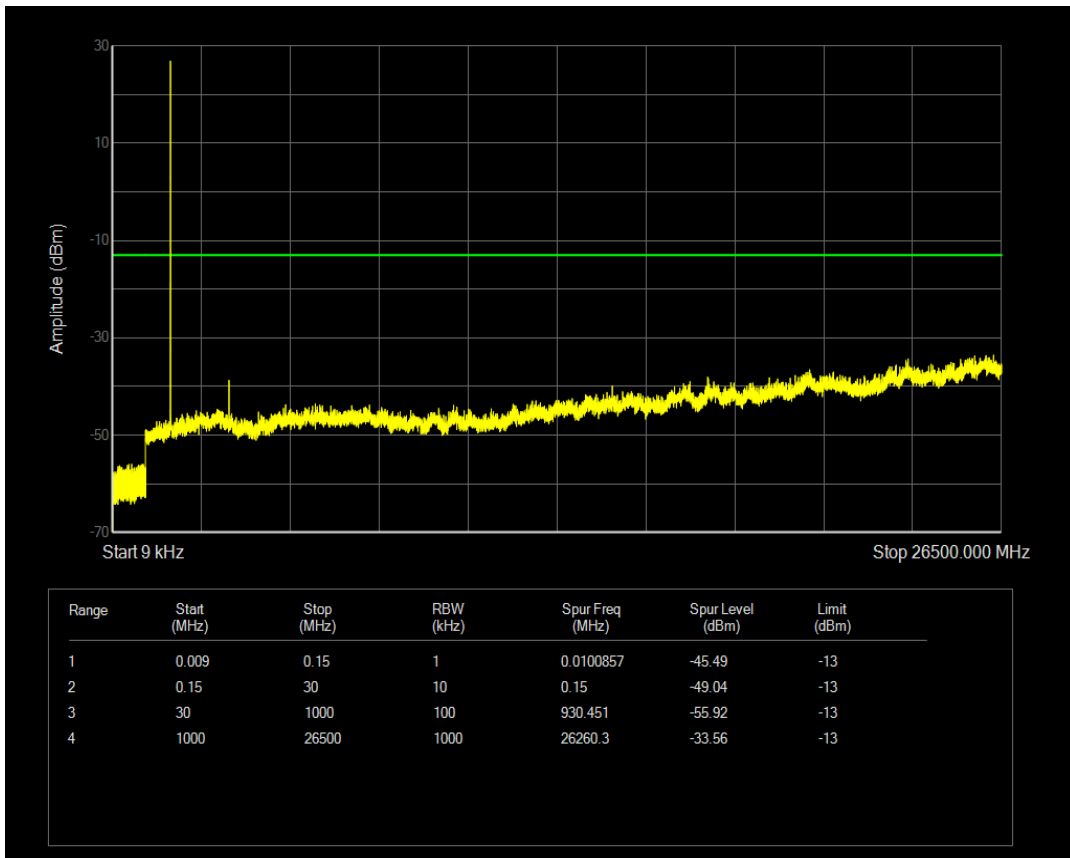

Band66 QAM16 BW=1.4MHz Channel=132322 RB Size=1 Position=#0

Band66 QPSK BW=1.4MHz Channel=132665 RB Size=1 Position=#0