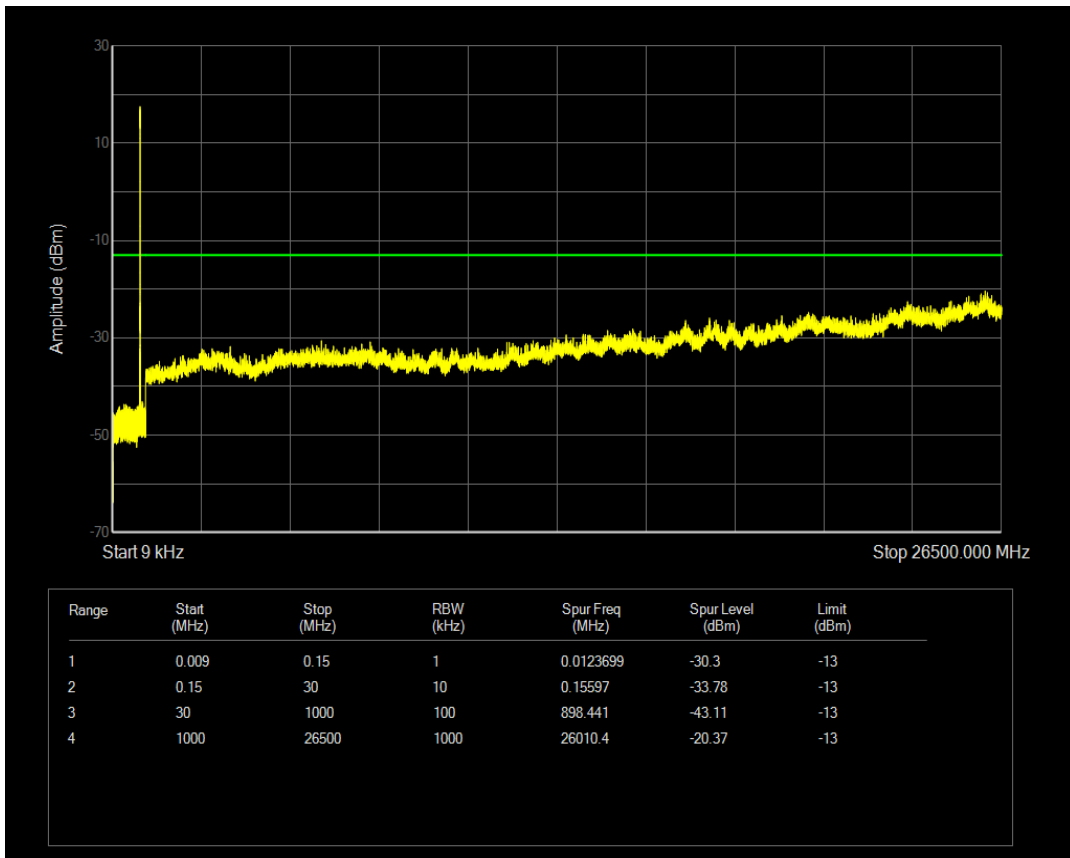

Band5 QPSK BW=3MHz Channel=20525 RB Size=1 Position=#0

Band5 QAM16 BW=3MHz Channel=20525 RB Size=1 Position=#0

Band5 QPSK BW=3MHz Channel=20525 RB Size=15 Position=#0

Band5 QAM16 BW=3MHz Channel=20525 RB Size=15 Position=#0

Band5 QPSK BW=3MHz Channel=20635 RB Size=1 Position=#0

Band5 QPSK BW=3MHz Channel=20635 RB Size=15 Position=#0

Band5 QAM16 BW=3MHz Channel=20635 RB Size=15 Position=#0

Band5 QAM16 BW=3MHz Channel=20635 RB Size=1 Position=#0