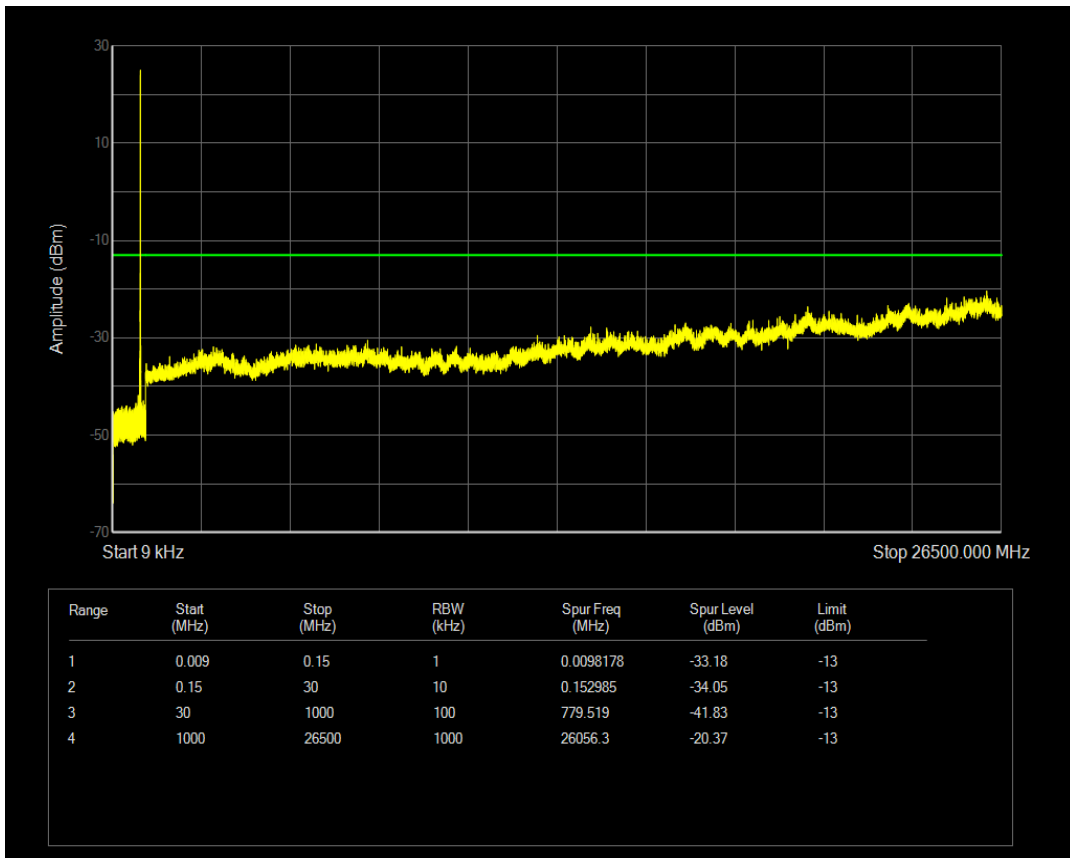

Band5 QPSK BW=5MHz Channel=20525 RB Size=25 Position=#0

Band5 QPSK BW=5MHz Channel=20525 RB Size=1 Position=#0

Band5 QAM16 BW=5MHz Channel=20525 RB Size=1 Position=#0

Band5 QAM16 BW=5MHz Channel=20525 RB Size=25 Position=#0

Band5 QPSK BW=5MHz Channel=20625 RB Size=1 Position=#0

Band5 QPSK BW=5MHz Channel=20625 RB Size=25 Position=#0

Band5 QAM16 BW=5MHz Channel=20625 RB Size=1 Position=#0

Band5 QAM16 BW=5MHz Channel=20625 RB Size=25 Position=#0