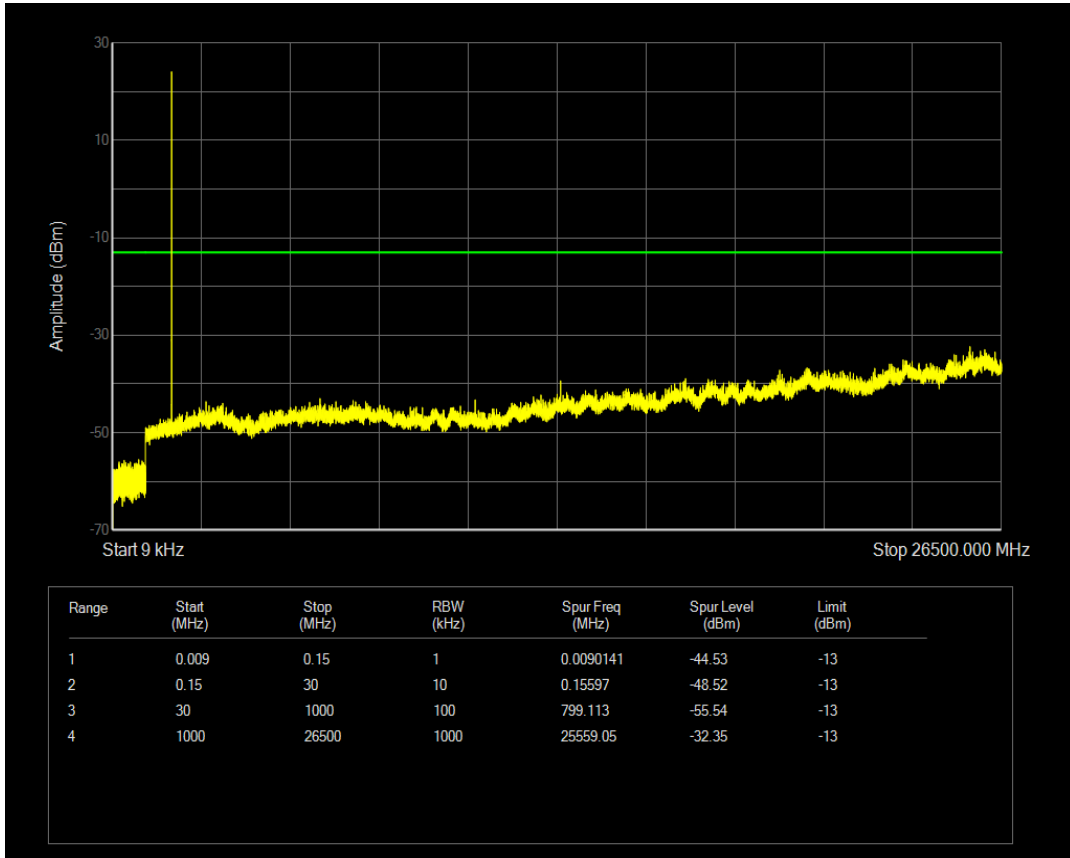

Band66 QPSK BW=1.4MHz Channel=132322 RB Size=1 Position=#0

Band66 QPSK BW=1.4MHz Channel=132322 RB Size=6 Position=#0

Band66 QAM16 BW=1.4MHz Channel=132322 RB Size=1 Position=#0

Band66 QPSK BW=1.4MHz Channel=132665 RB Size=1 Position=#0