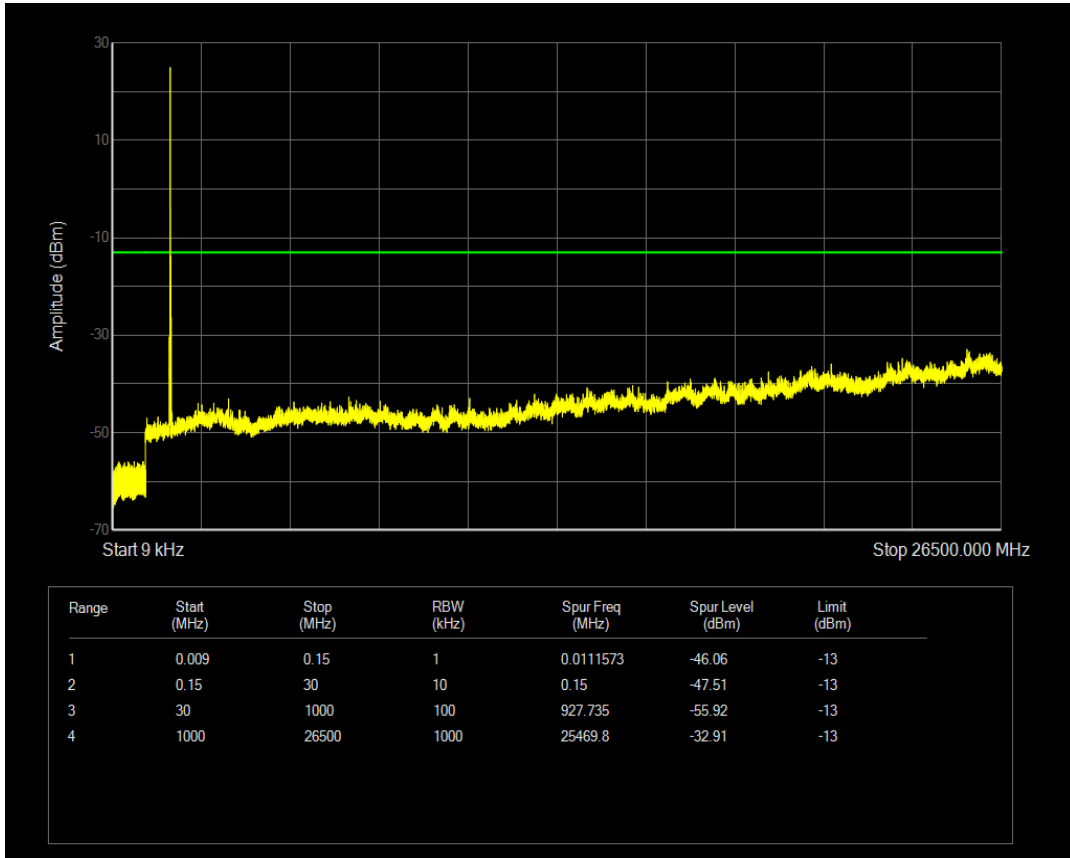

Band66 QAM16 BW=15MHz Channel=132322 RB Size=1 Position=#0

Band66 QPSK BW=15MHz Channel=132322 RB Size=75 Position=#0