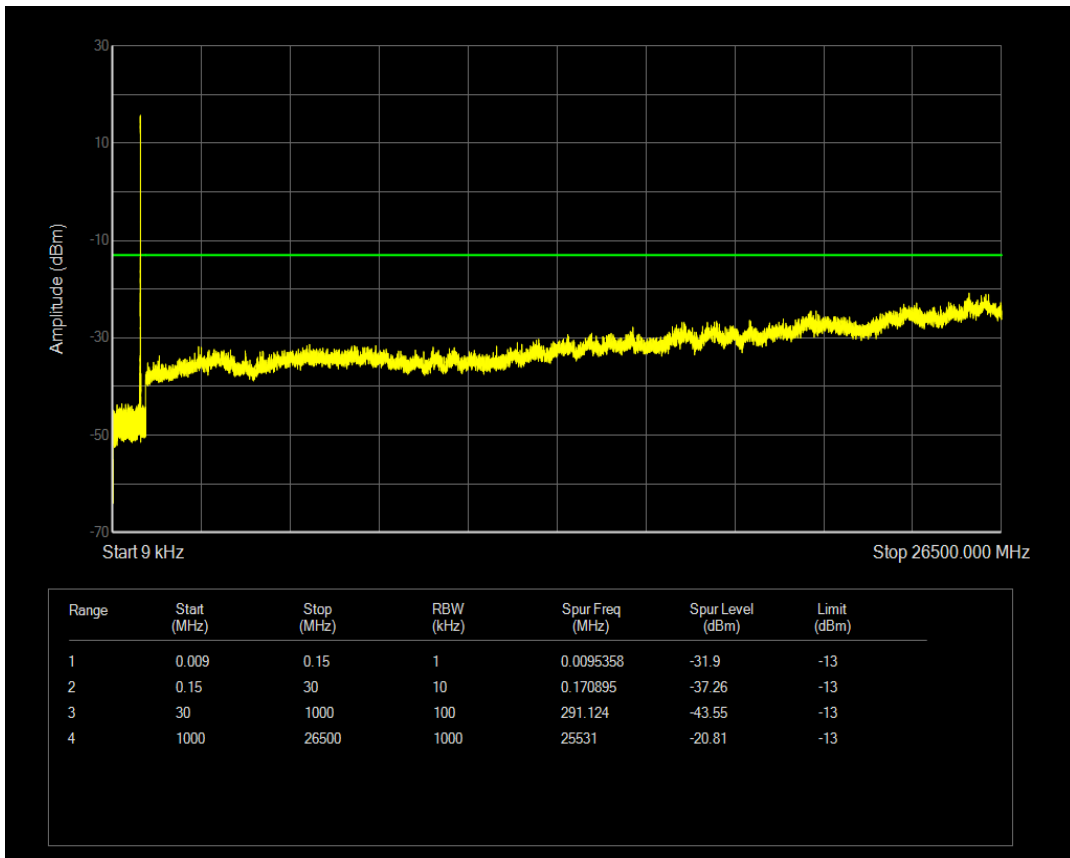

Band5 QPSK BW=3MHz Channel=20525 RB Size=1 Position=#0

Band5 QAM16 BW=3MHz Channel=20525 RB Size=1 Position=#0

Band5 QPSK BW=3MHz Channel=20525 RB Size=15 Position=#0

Band5 QAM16 BW=3MHz Channel=20525 RB Size=15 Position=#0

Band5 QPSK BW=3MHz Channel=20635 RB Size=1 Position=#0

Band5 QPSK BW=3MHz Channel=20635 RB Size=15 Position=#0

Band5 QAM16 BW=3MHz Channel=20635 RB Size=15 Position=#0

Band5 QAM16 BW=3MHz Channel=20635 RB Size=1 Position=#0