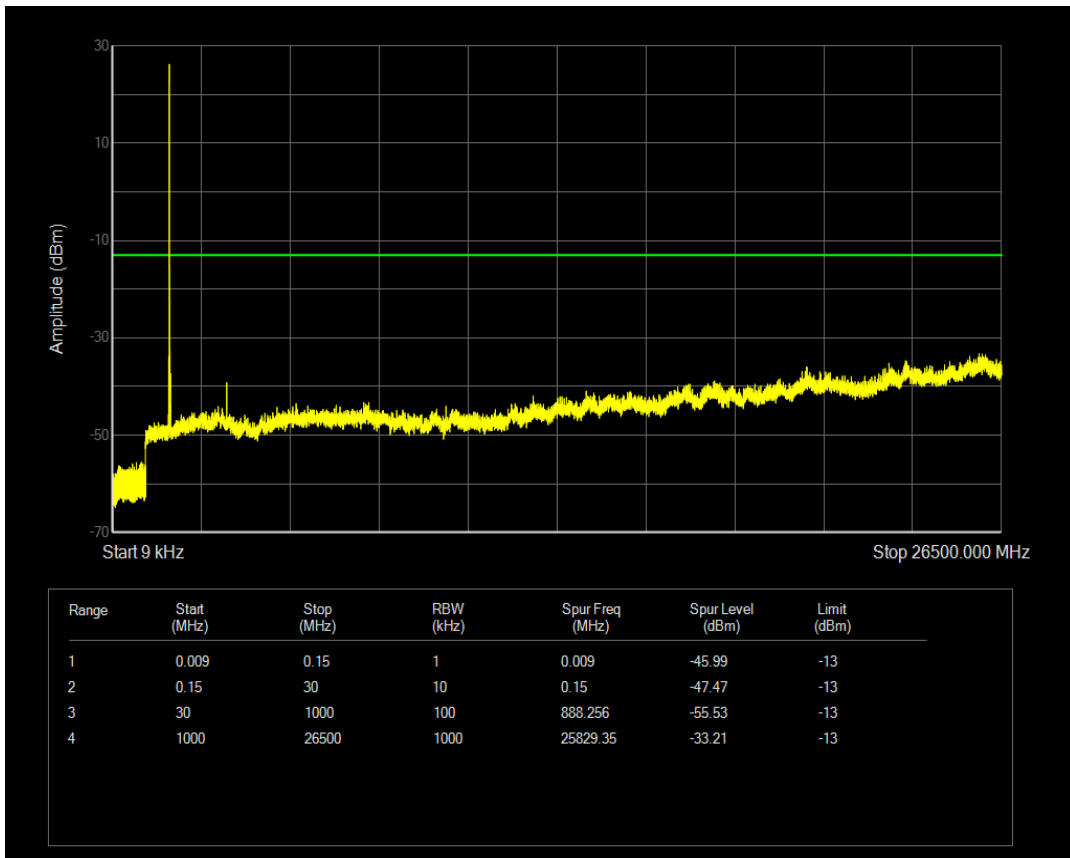

Band66 QAM16 BW=10MHz Channel=132022 RB Size=1 Position=#0

Band66 QPSK BW=10MHz Channel=132322 RB Size=1 Position=#0