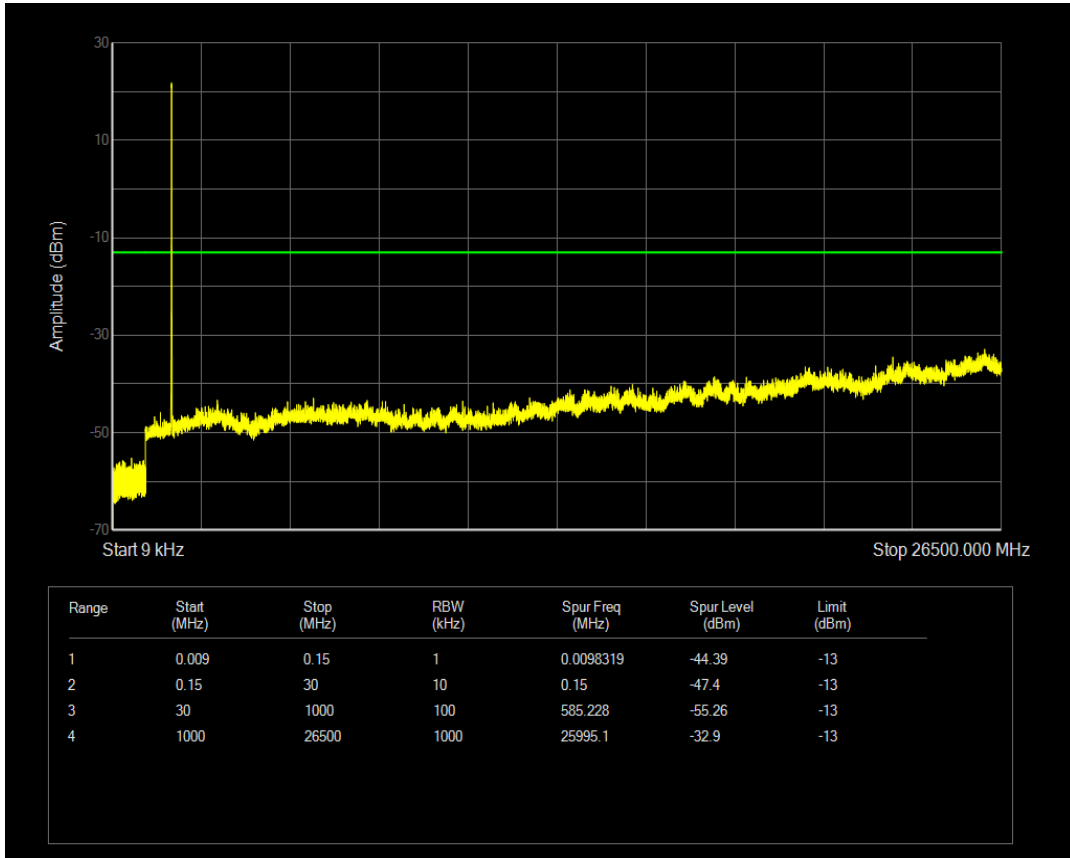

Band66 QPSK BW=5MHz Channel=132647 RB Size=25 Position=#0

Band66 QAM16 BW=5MHz Channel=132647 RB Size=1 Position=#0