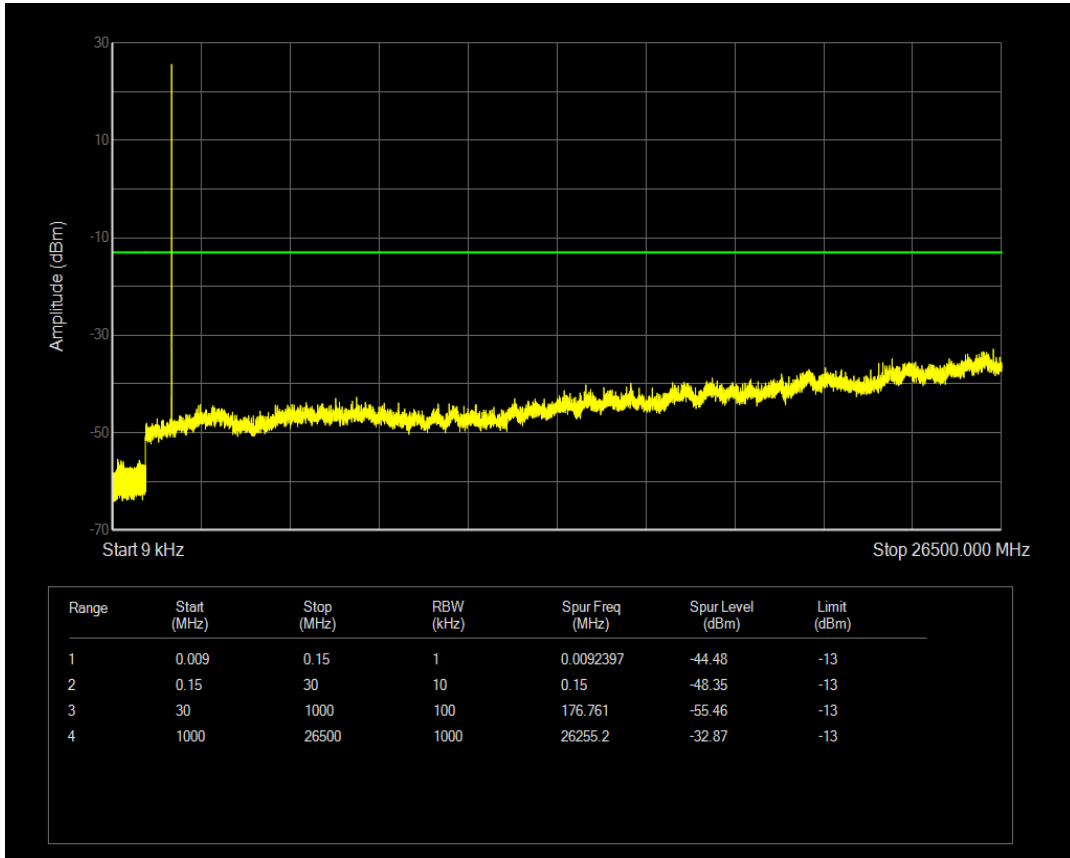

Band66 QAM16 BW=1.4MHz Channel=132322 RB Size=6 Position=#0

Band66 QPSK BW=1.4MHz Channel=132665 RB Size=6 Position=#0

Band66 QAM16 BW=1.4MHz Channel=132665 RB Size=6 Position=#0

Band66 QAM16 BW=1.4MHz Channel=132665 RB Size=1 Position=#0