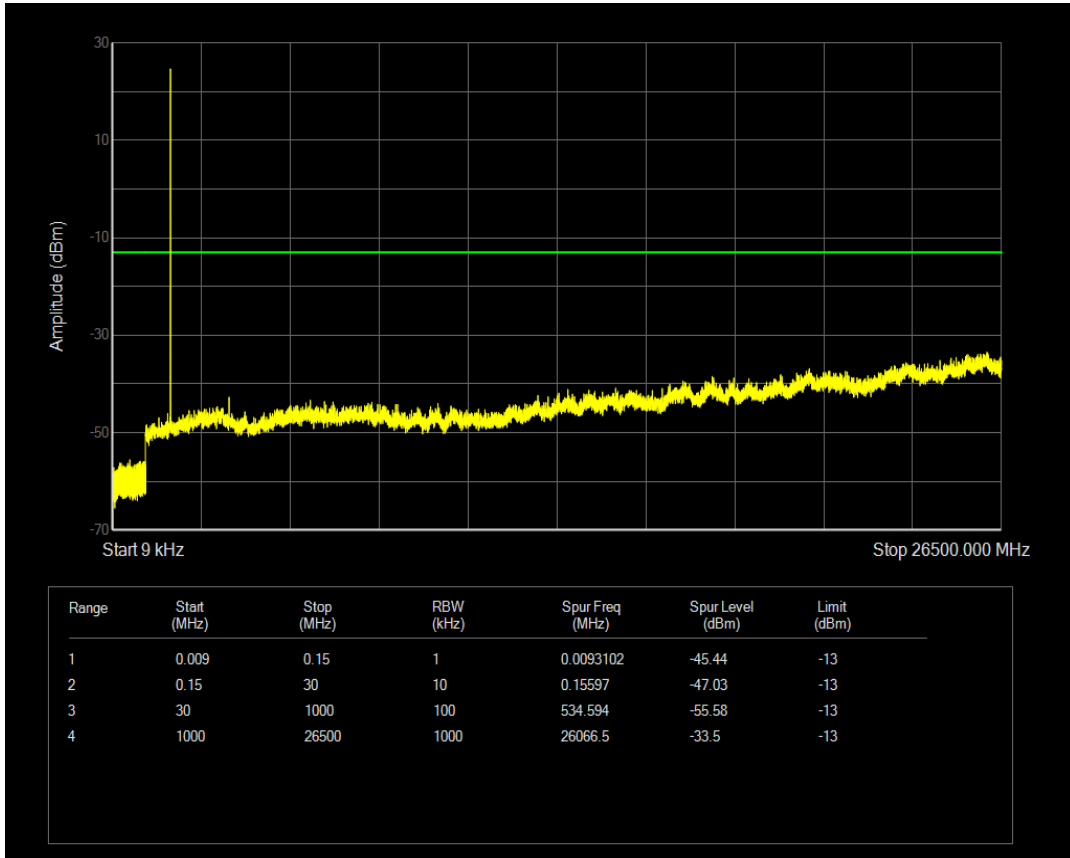

Band66 QPSK BW=1.4MHz Channel=132322 RB Size=6 Position=#0

Band66 QAM16 BW=1.4MHz Channel=132322 RB Size=1 Position=#0