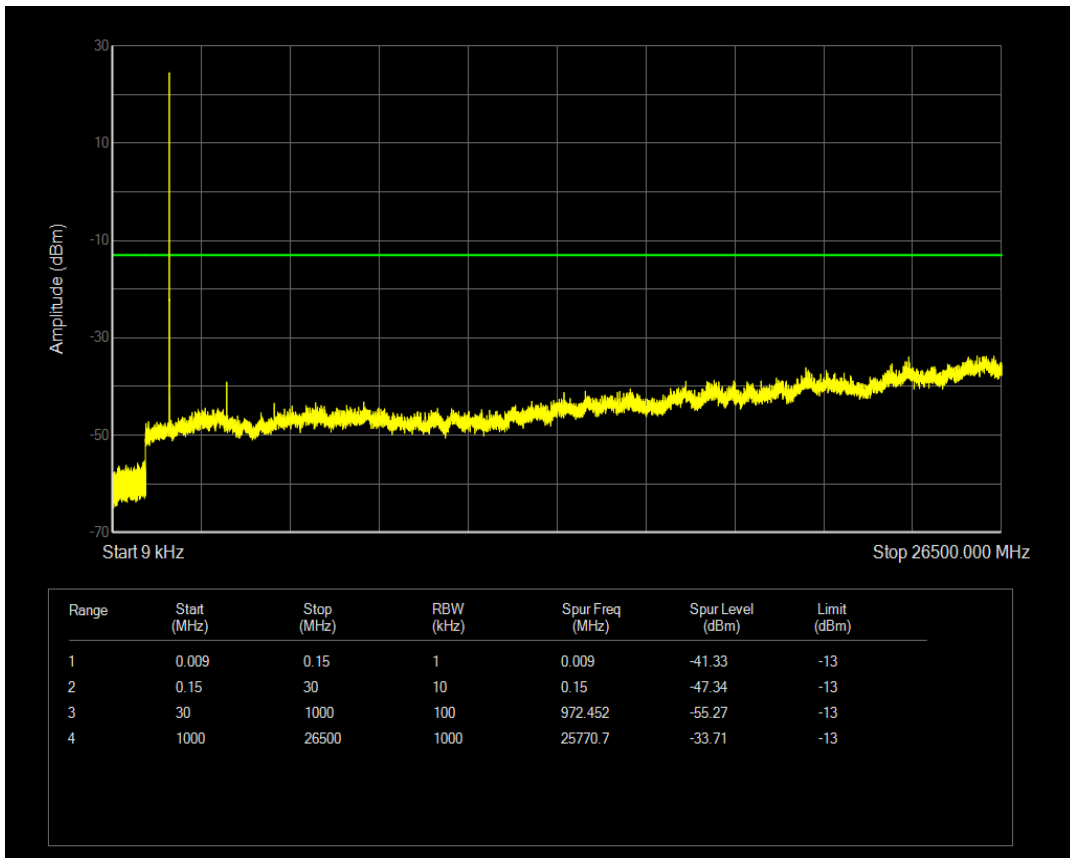

Band66 QAM16 BW=3MHz Channel=131987 RB Size=1 Position=#0

Band66 QAM16 BW=3MHz Channel=131987 RB Size=15 Position=#0