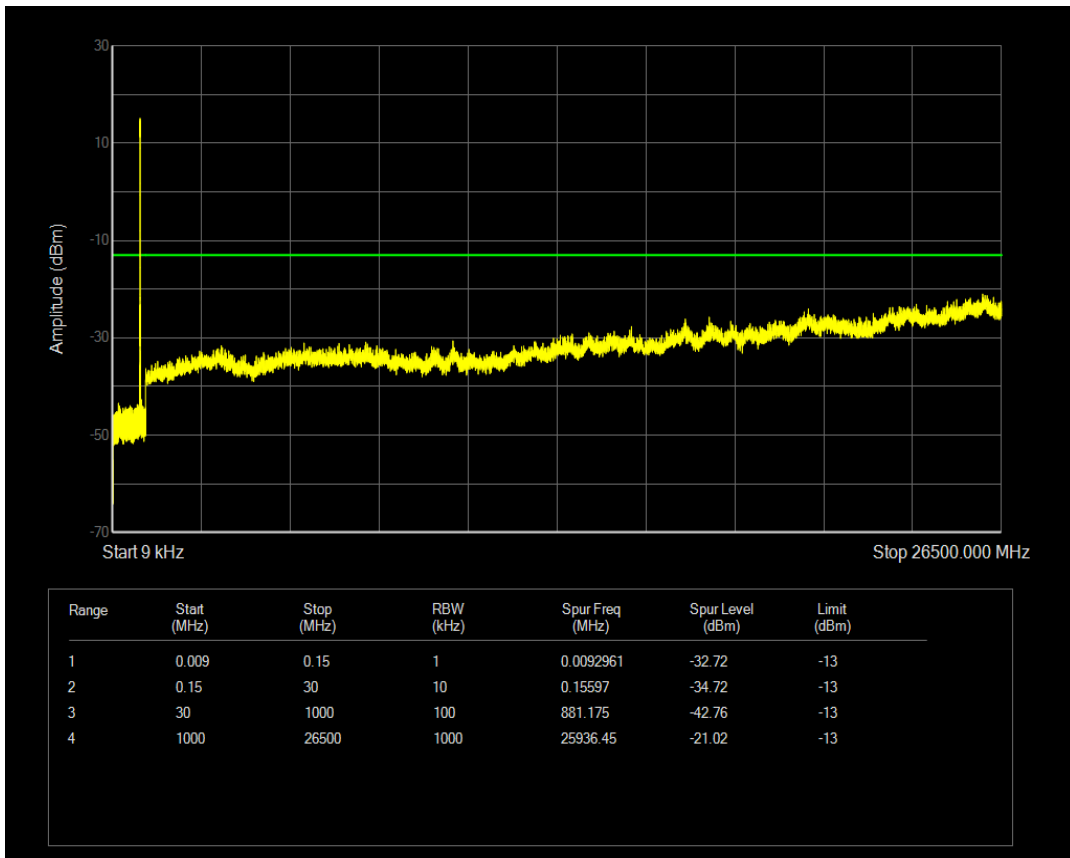

Band5 QPSK BW=5MHz Channel=20425 RB Size=1 Position=#0

Band5 QAM16 BW=5MHz Channel=20425 RB Size=1 Position=#0

Band5 QPSK BW=5MHz Channel=20425 RB Size=25 Position=#0

Band5 QAM16 BW=5MHz Channel=20425 RB Size=25 Position=#0

Band5 QPSK BW=5MHz Channel=20525 RB Size=25 Position=#0

Band5 QPSK BW=5MHz Channel=20525 RB Size=1 Position=#0

Band5 QAM16 BW=5MHz Channel=20525 RB Size=1 Position=#0

Band5 QAM16 BW=5MHz Channel=20525 RB Size=25 Position=#0