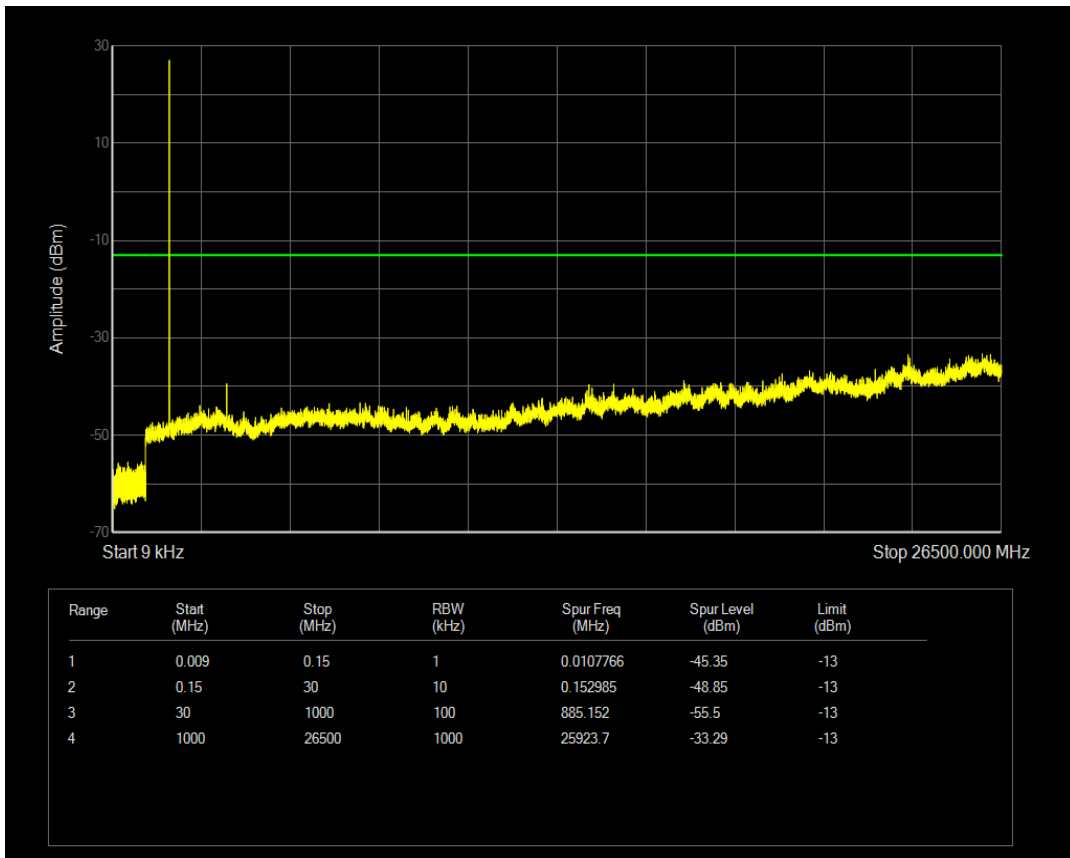

Band66 QPSK BW=1.4MHz Channel=131979 RB Size=1 Position=#0

Band66 QAM16 BW=1.4MHz Channel=131979 RB Size=1 Position=#0