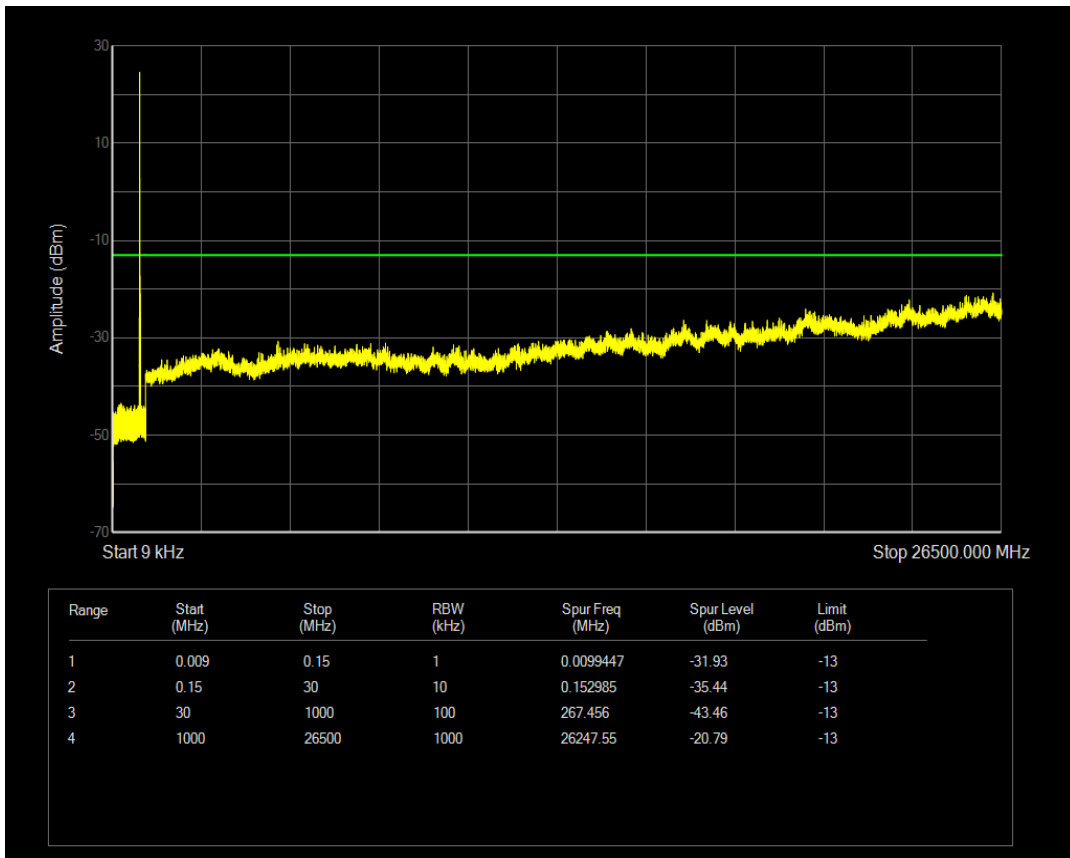

Band5 QPSK BW=3MHz Channel=20635 RB Size=1 Position=#0

Band5 QPSK BW=3MHz Channel=20635 RB Size=15 Position=#0

Band5 QAM16 BW=3MHz Channel=20635 RB Size=15 Position=#0

Band5 QAM16 BW=3MHz Channel=20635 RB Size=1 Position=#0

Band5 QPSK BW=5MHz Channel=20425 RB Size=1 Position=#0

Band5 QAM16 BW=5MHz Channel=20425 RB Size=1 Position=#0

Band5 QPSK BW=5MHz Channel=20425 RB Size=25 Position=#0

Band5 QAM16 BW=5MHz Channel=20425 RB Size=25 Position=#0