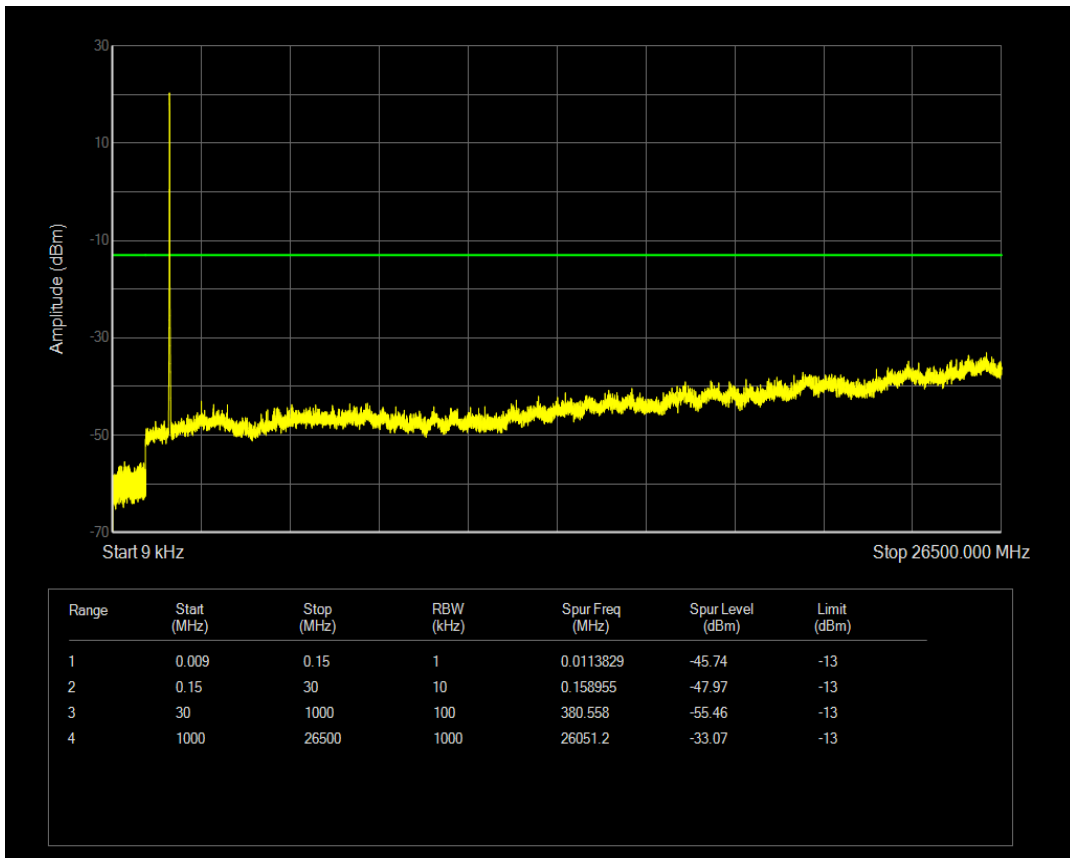

Band66 QAM16 BW=15MHz Channel=132047 RB Size=75 Position=#0

Band66 QAM16 BW=15MHz Channel=132047 RB Size=1 Position=#0