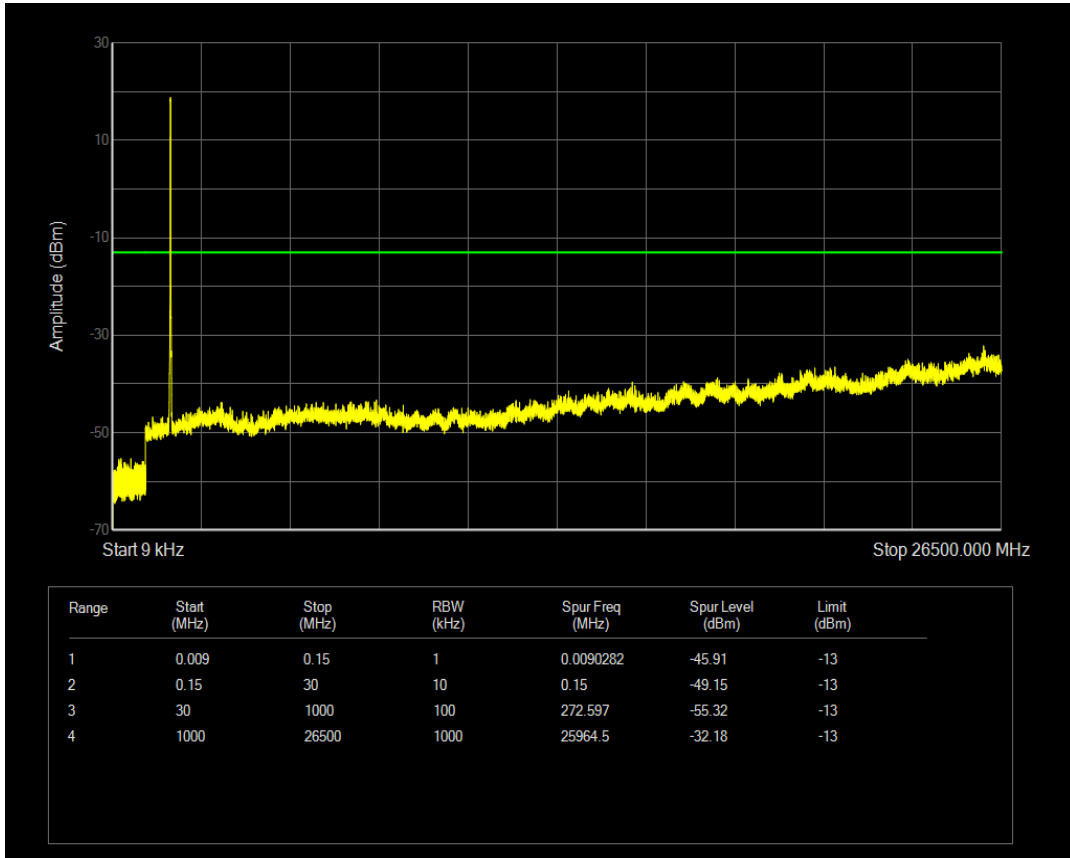

Band66 QPSK BW=15MHz Channel=132322 RB Size=1 Position=#0

Band66 QAM16 BW=15MHz Channel=132322 RB Size=1 Position=#0

Band66 QPSK BW=15MHz Channel=132322 RB Size=75 Position=#0

Band66 QAM16 BW=15MHz Channel=132322 RB Size=75 Position=#0