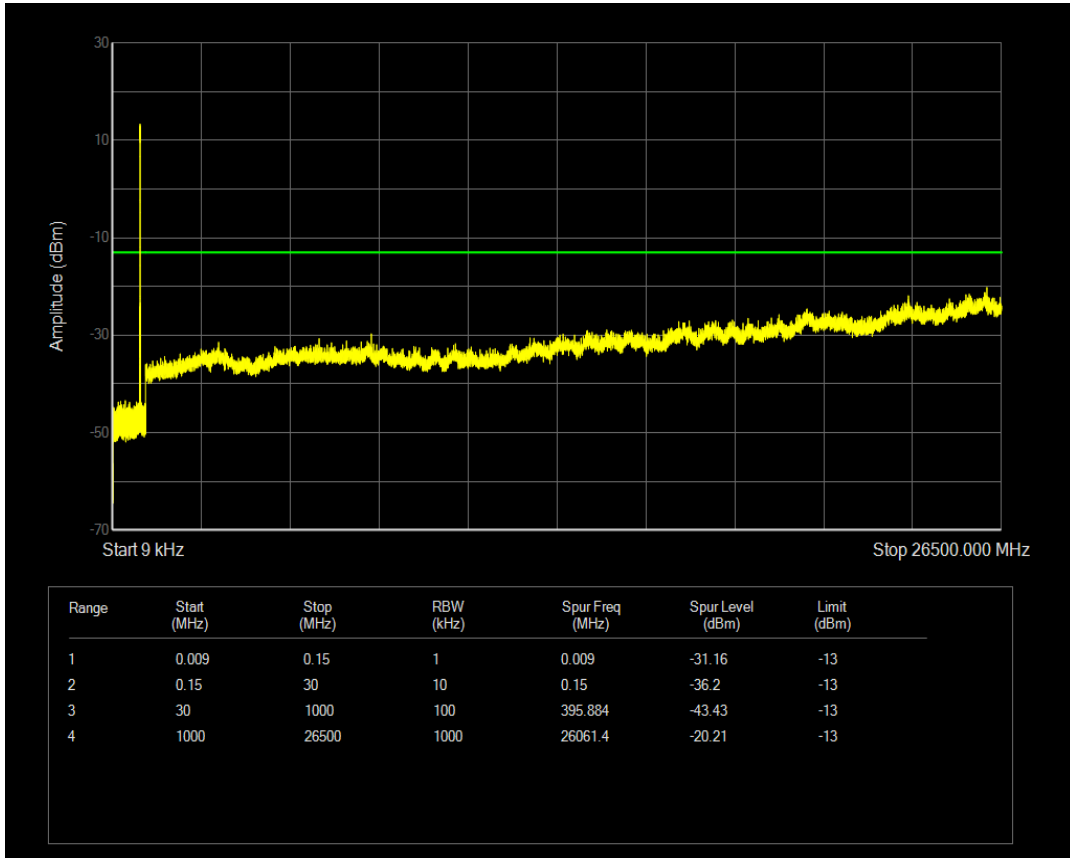

Band5 QPSK BW=5MHz Channel=20425 RB Size=1 Position=#0

Band5 QAM16 BW=5MHz Channel=20425 RB Size=1 Position=#0

Band5 QPSK BW=5MHz Channel=20425 RB Size=25 Position=#0

Band5 QAM16 BW=5MHz Channel=20425 RB Size=25 Position=#0

Band5 QPSK BW=5MHz Channel=20525 RB Size=25 Position=#0

Band5 QPSK BW=5MHz Channel=20525 RB Size=1 Position=#0

Band5 QAM16 BW=5MHz Channel=20525 RB Size=1 Position=#0

Band5 QAM16 BW=5MHz Channel=20525 RB Size=25 Position=#0

Band5 QPSK BW=5MHz Channel=20625 RB Size=1 Position=#0

Band5 QPSK BW=5MHz Channel=20625 RB Size=25 Position=#0

Band5 QAM16 BW=5MHz Channel=20625 RB Size=1 Position=#0

Band5 QAM16 BW=5MHz Channel=20625 RB Size=25 Position=#0