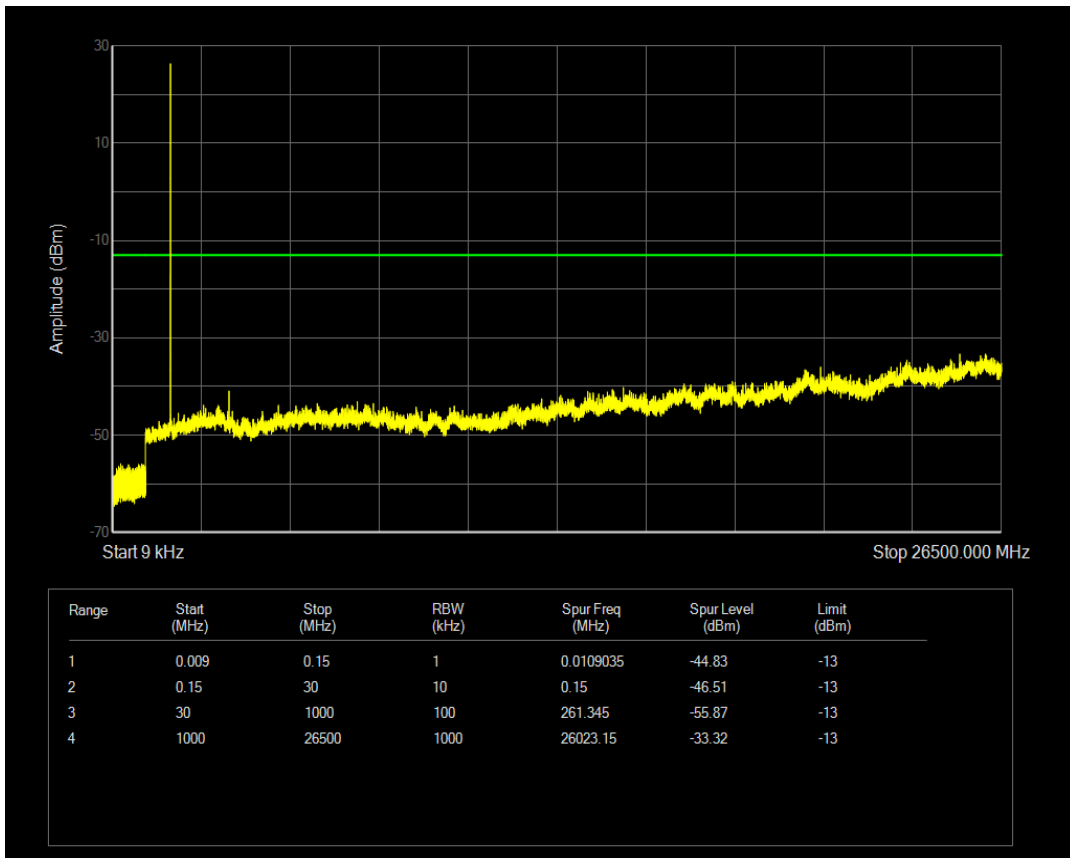

Band66 QPSK BW=1.4MHz Channel=132322 RB Size=1 Position=#0

Band66 QPSK BW=1.4MHz Channel=132322 RB Size=6 Position=#0