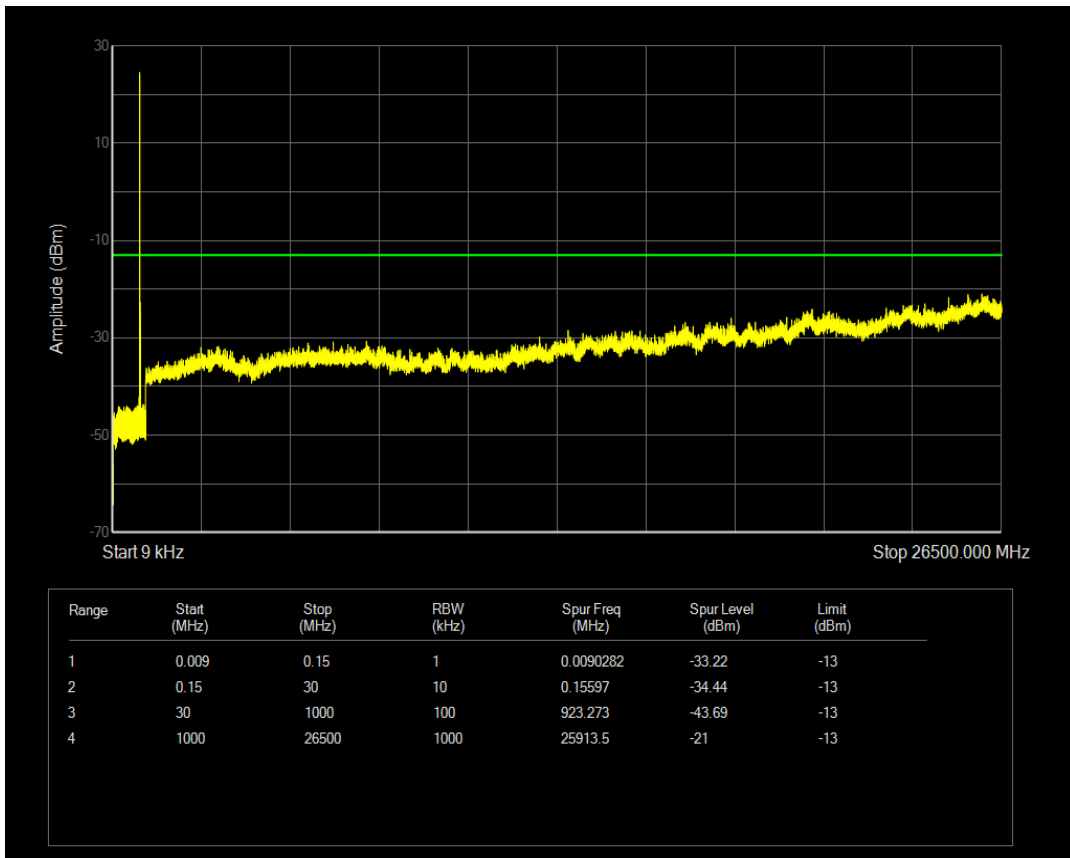

Band5 QPSK BW=5MHz Channel=20625 RB Size=1 Position=#0

Band5 QPSK BW=5MHz Channel=20625 RB Size=25 Position=#0

Band5 QAM16 BW=5MHz Channel=20625 RB Size=1 Position=#0

Band5 QAM16 BW=5MHz Channel=20625 RB Size=25 Position=#0

Band5 QPSK BW=10MHz Channel=20450 RB Size=50 Position=#0

Band5 QPSK BW=10MHz Channel=20450 RB Size=1 Position=#0

Band5 QAM16 BW=10MHz Channel=20450 RB Size=1 Position=#0

Band5 QAM16 BW=10MHz Channel=20450 RB Size=50 Position=#0