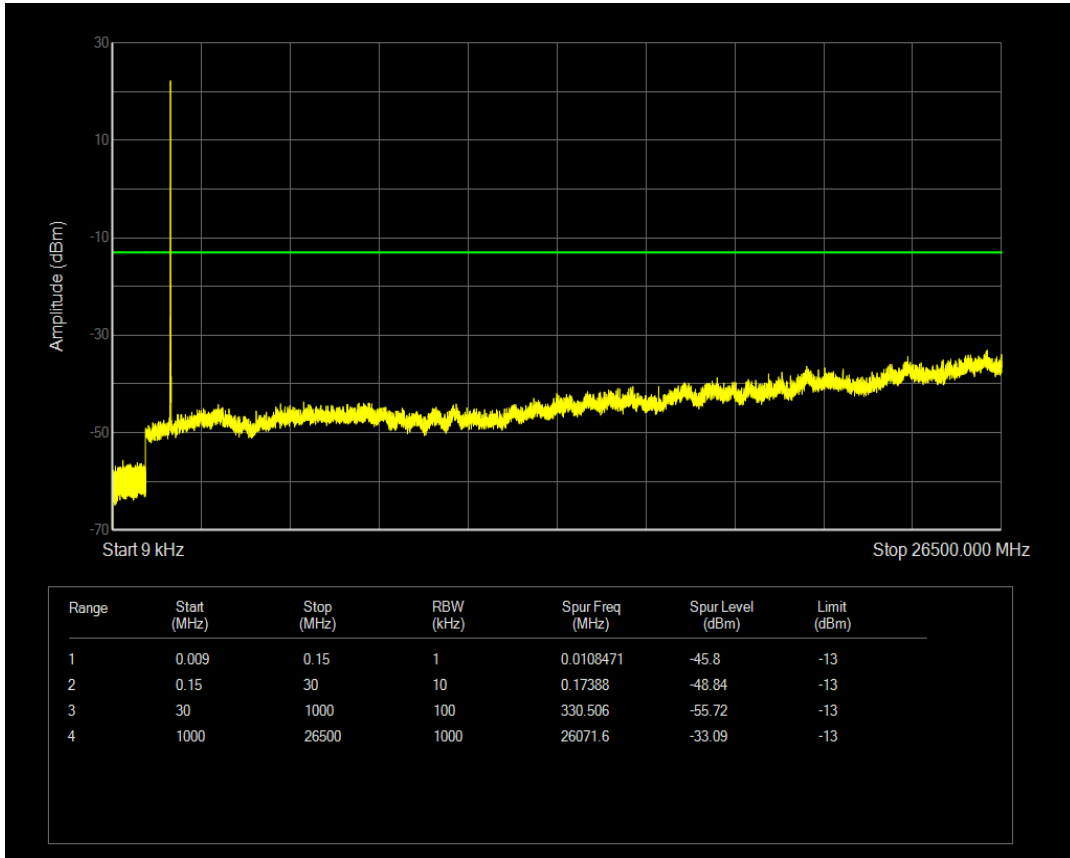

Band66 QPSK BW=5MHz Channel=132322 RB Size=25 Position=#0

Band66 QAM16 BW=5MHz Channel=132322 RB Size=1 Position=#0