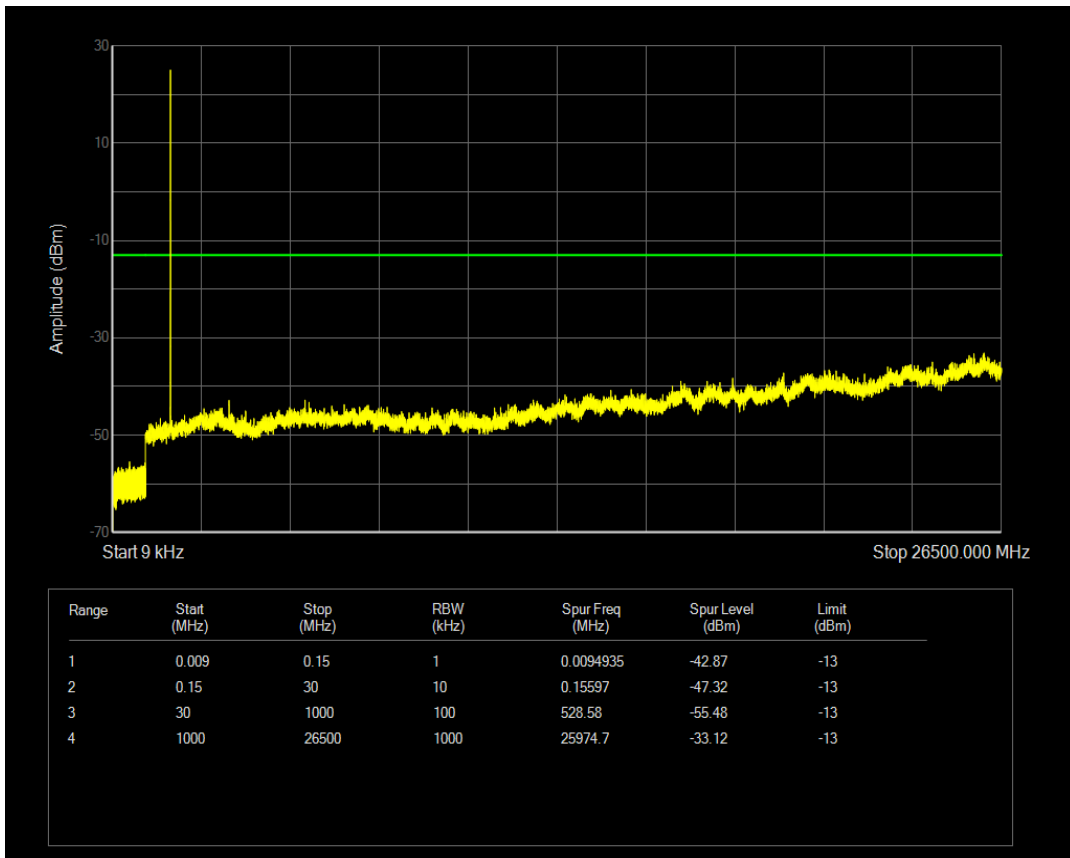

Band66 QAM16 BW=1.4MHz Channel=132322 RB Size=6 Position=#0

Band66 QPSK BW=1.4MHz Channel=132665 RB Size=6 Position=#0