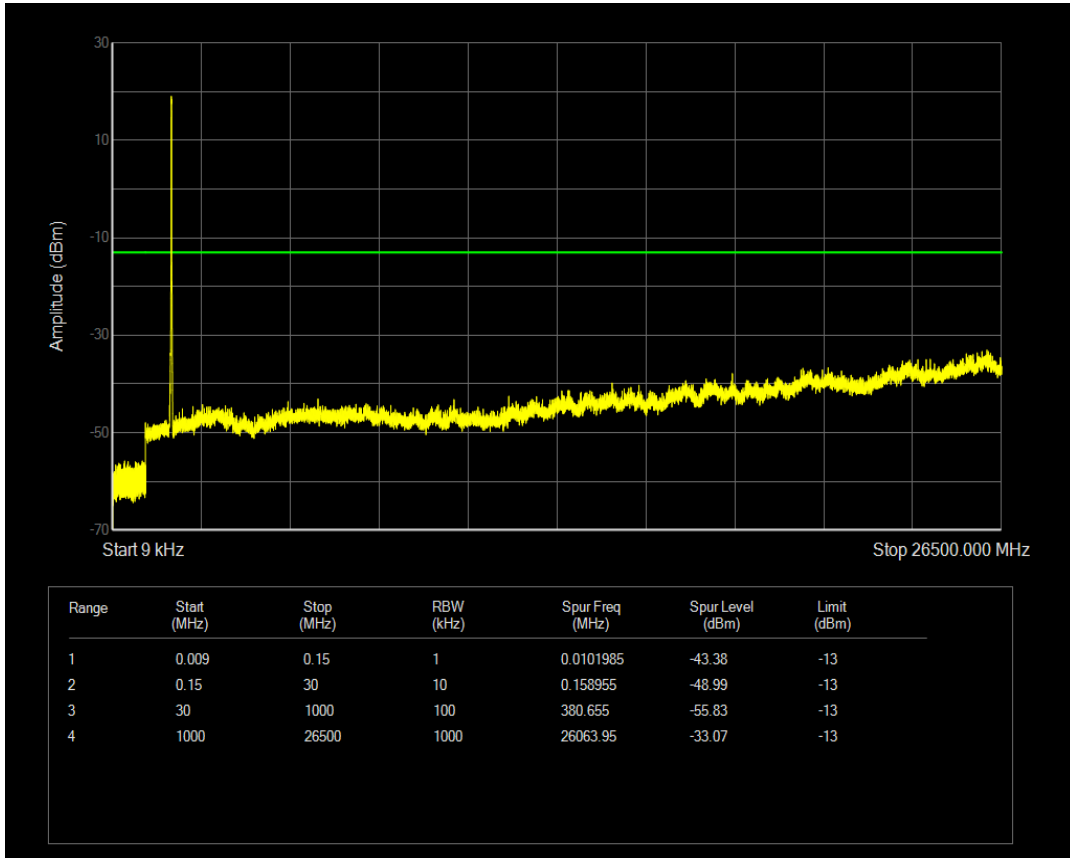

Band66 QPSK BW=15MHz Channel=132597 RB Size=75 Position=#0

Band66 QAM16 BW=15MHz Channel=132597 RB Size=1 Position=#0