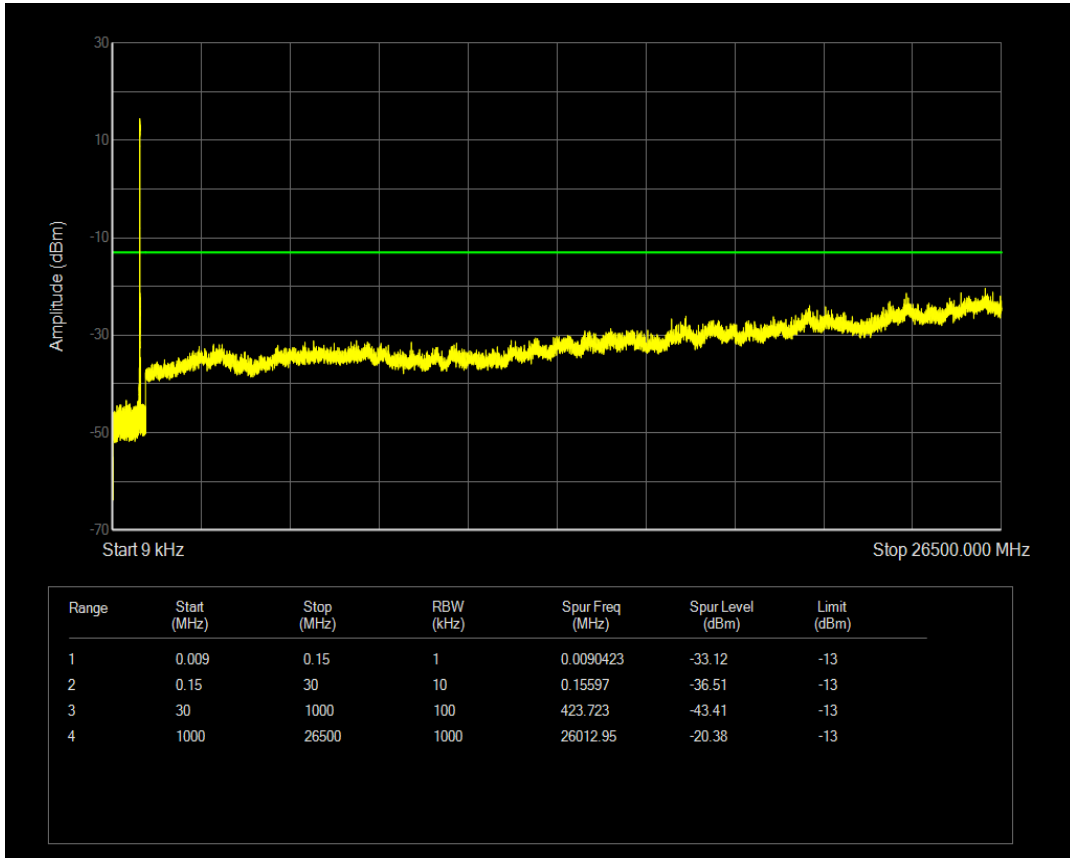

Band5 QPSK BW=5MHz Channel=20425 RB Size=1 Position=#0

Band5 QAM16 BW=5MHz Channel=20425 RB Size=1 Position=#0

Band5 QPSK BW=5MHz Channel=20425 RB Size=25 Position=#0

Band5 QAM16 BW=5MHz Channel=20425 RB Size=25 Position=#0

Band5 QPSK BW=5MHz Channel=20525 RB Size=25 Position=#0

Band5 QPSK BW=5MHz Channel=20525 RB Size=1 Position=#0

Band5 QAM16 BW=5MHz Channel=20525 RB Size=1 Position=#0

Band5 QAM16 BW=5MHz Channel=20525 RB Size=25 Position=#0