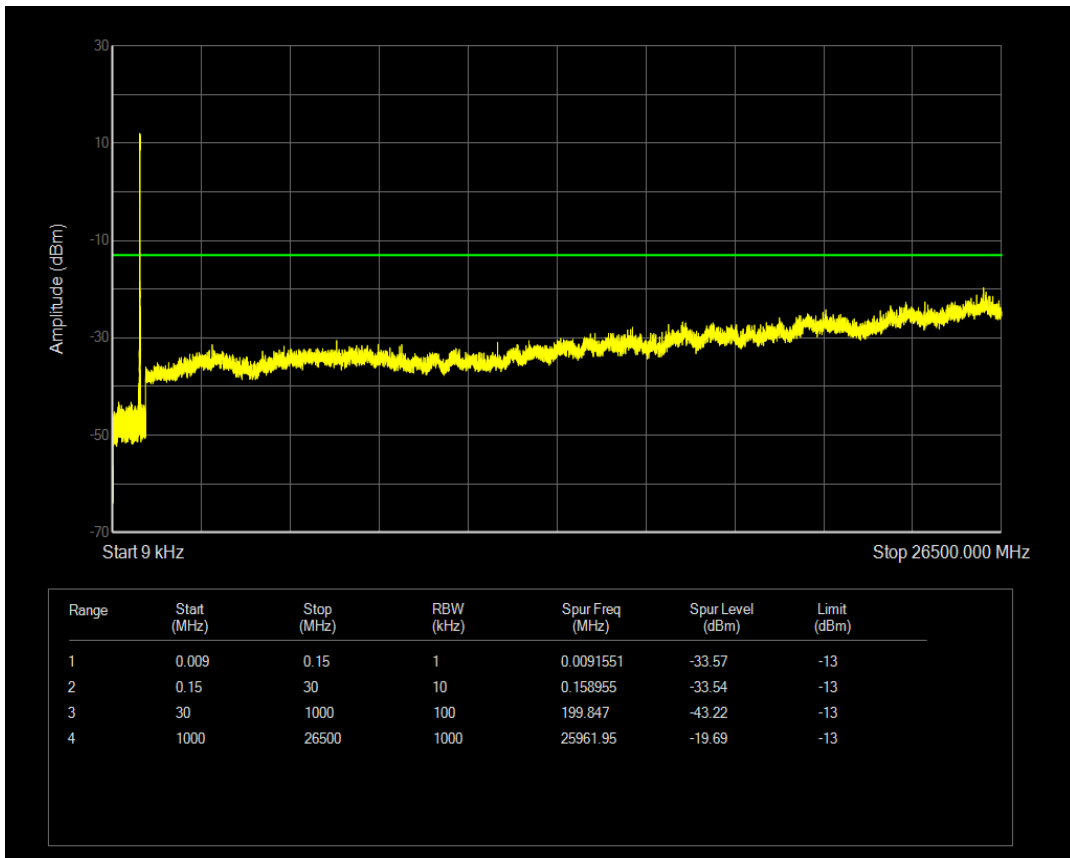

Band5 QPSK BW=5MHz Channel=20625 RB Size=1 Position=#0

Band5 QPSK BW=5MHz Channel=20625 RB Size=25 Position=#0

Band5 QAM16 BW=5MHz Channel=20625 RB Size=1 Position=#0

Band5 QAM16 BW=5MHz Channel=20625 RB Size=25 Position=#0

Band5 QPSK BW=10MHz Channel=20450 RB Size=50 Position=#0

Band5 QPSK BW=10MHz Channel=20450 RB Size=1 Position=#0

Band5 QAM16 BW=10MHz Channel=20450 RB Size=1 Position=#0

Band5 QAM16 BW=10MHz Channel=20450 RB Size=50 Position=#0