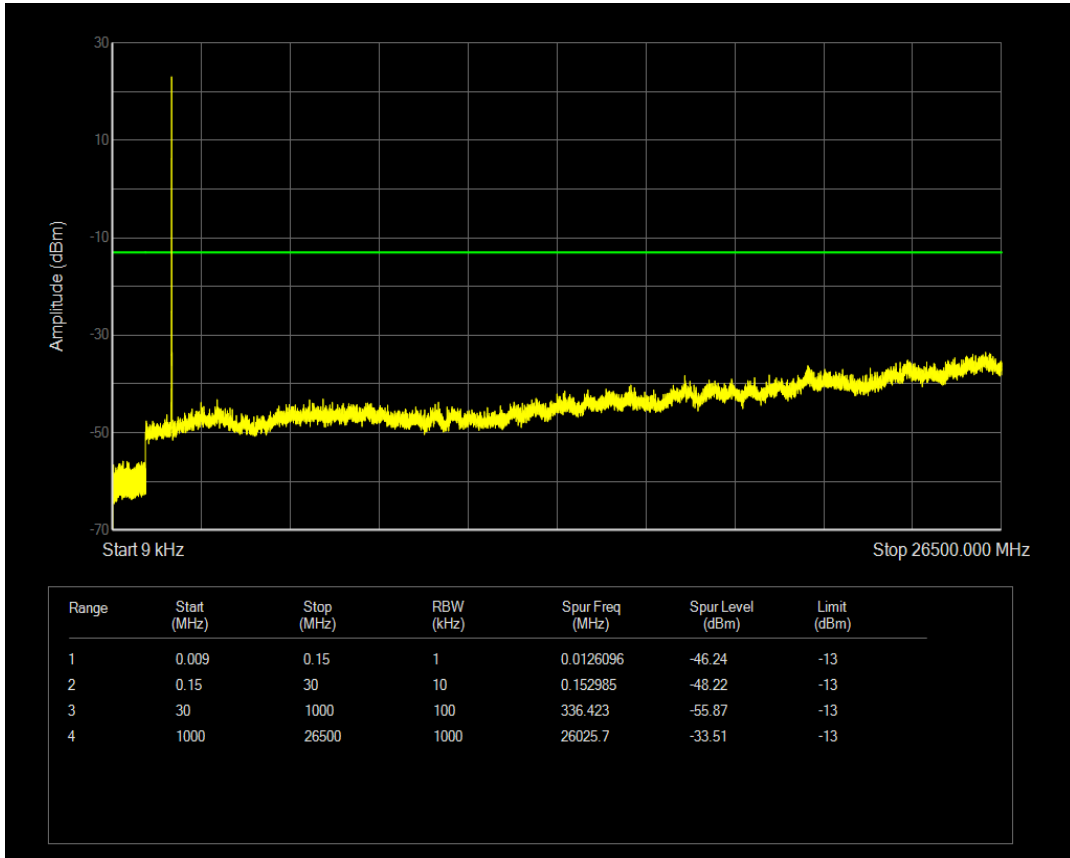

Band66 QPSK BW=3MHz Channel=132657 RB Size=15 Position=#0

Band66 QAM16 BW=3MHz Channel=132657 RB Size=1 Position=#0