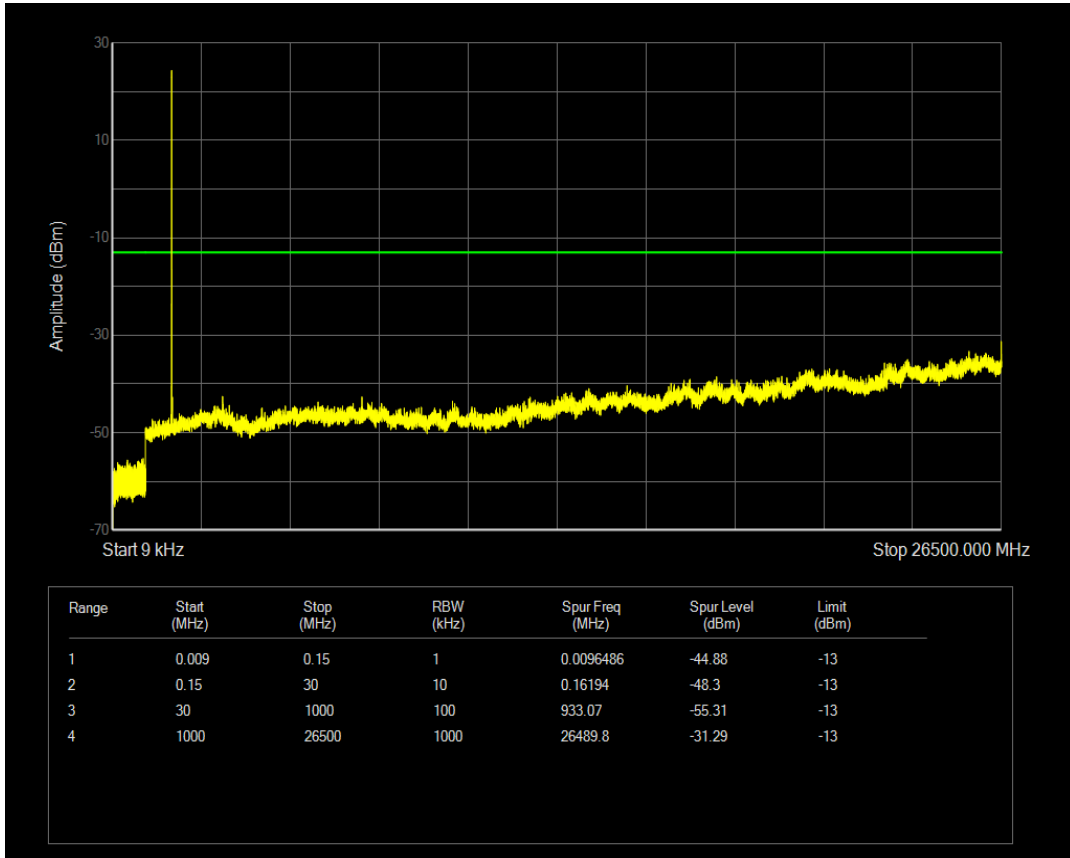

Band66 QPSK BW=1.4MHz Channel=132665 RB Size=6 Position=#0

Band66 QAM16 BW=1.4MHz Channel=132665 RB Size=6 Position=#0