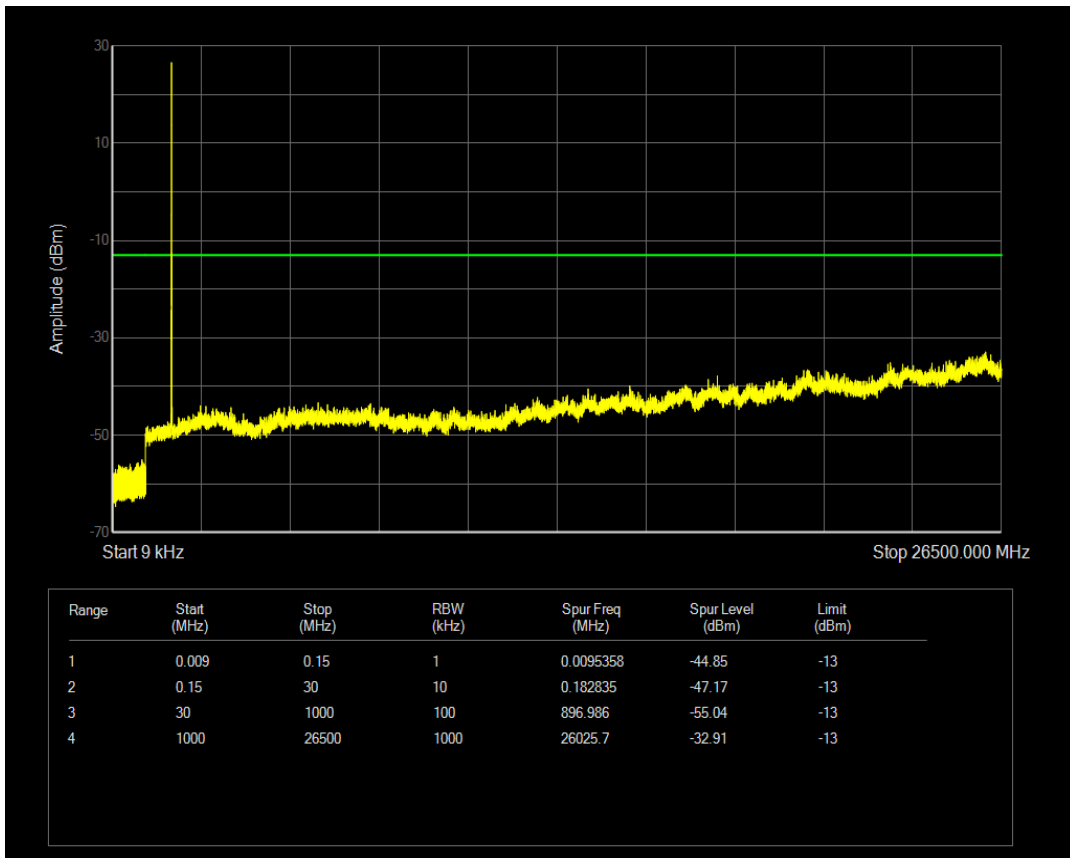

Band66 QAM16 BW=5MHz Channel=132647 RB Size=1 Position=#0

Band66 QAM16 BW=5MHz Channel=132647 RB Size=25 Position=#0