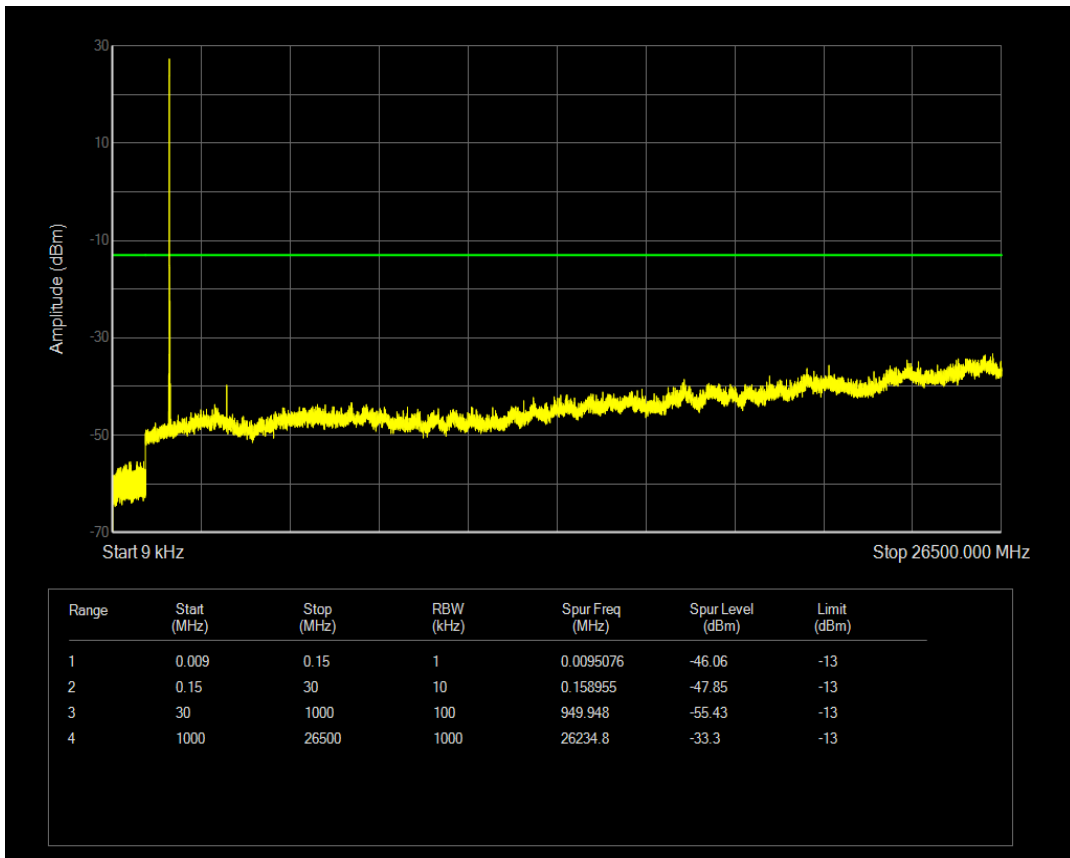

Band66 QPSK BW=10MHz Channel=132022 RB Size=1 Position=#0

Band66 QPSK BW=10MHz Channel=132022 RB Size=50 Position=#0