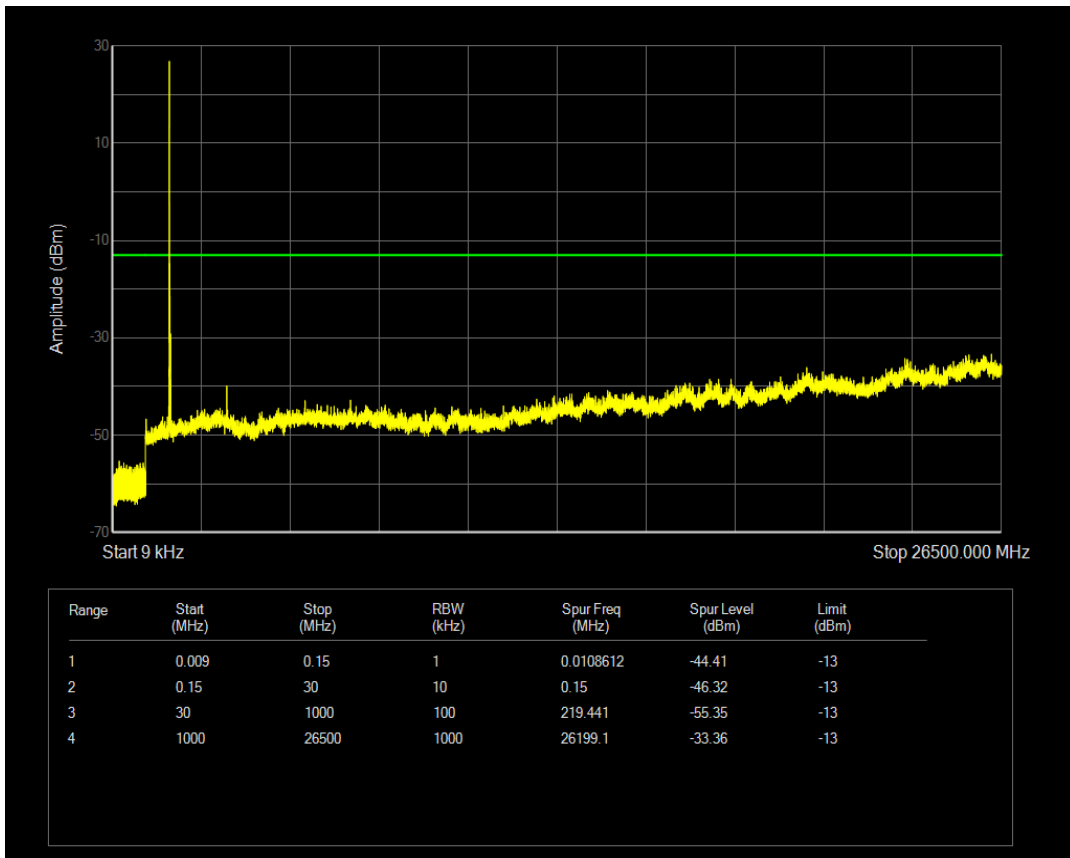

Band66 QAM16 BW=20MHz Channel=132072 RB Size=1 Position=#0

Band66 QAM16 BW=20MHz Channel=132072 RB Size=100 Position=#0