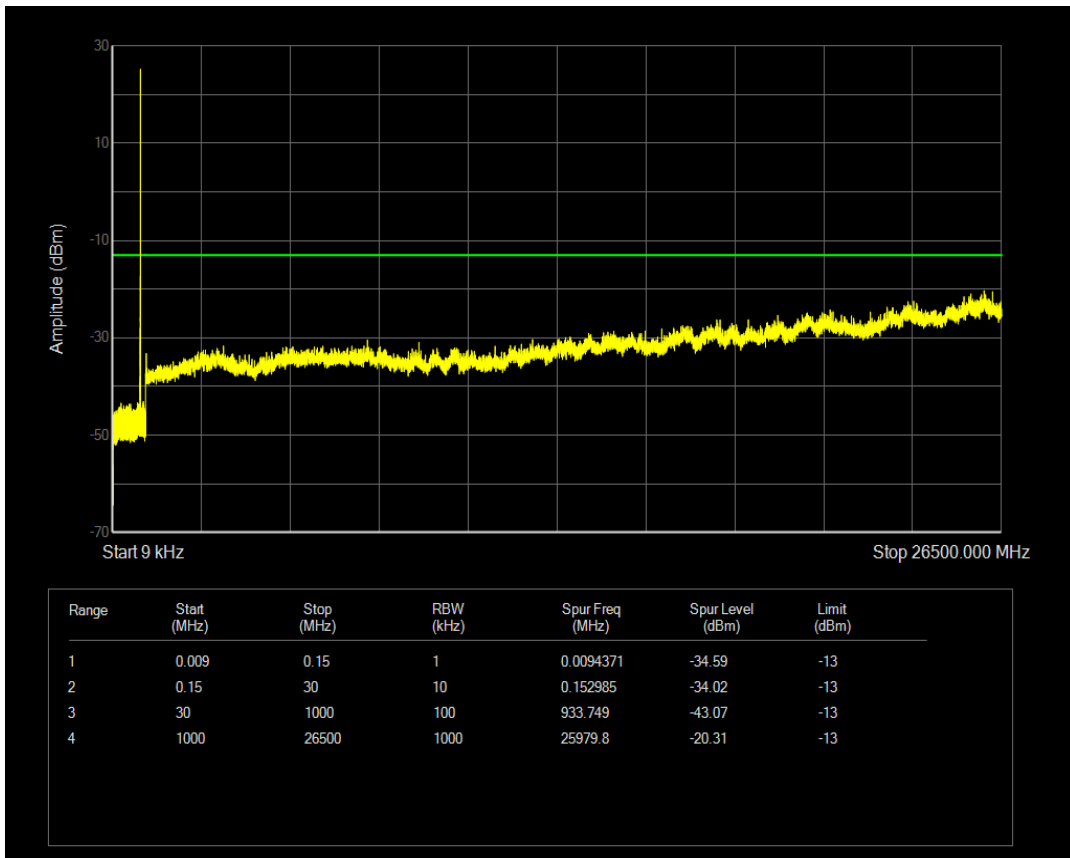

Band5 QPSK BW=3MHz Channel=20525 RB Size=1 Position=#0

Band5 QAM16 BW=3MHz Channel=20525 RB Size=1 Position=#0

Band5 QPSK BW=3MHz Channel=20525 RB Size=15 Position=#0

Band5 QAM16 BW=3MHz Channel=20525 RB Size=15 Position=#0

Band5 QPSK BW=3MHz Channel=20635 RB Size=1 Position=#0

Band5 QPSK BW=3MHz Channel=20635 RB Size=15 Position=#0

Band5 QAM16 BW=3MHz Channel=20635 RB Size=15 Position=#0

Band5 QAM16 BW=3MHz Channel=20635 RB Size=1 Position=#0