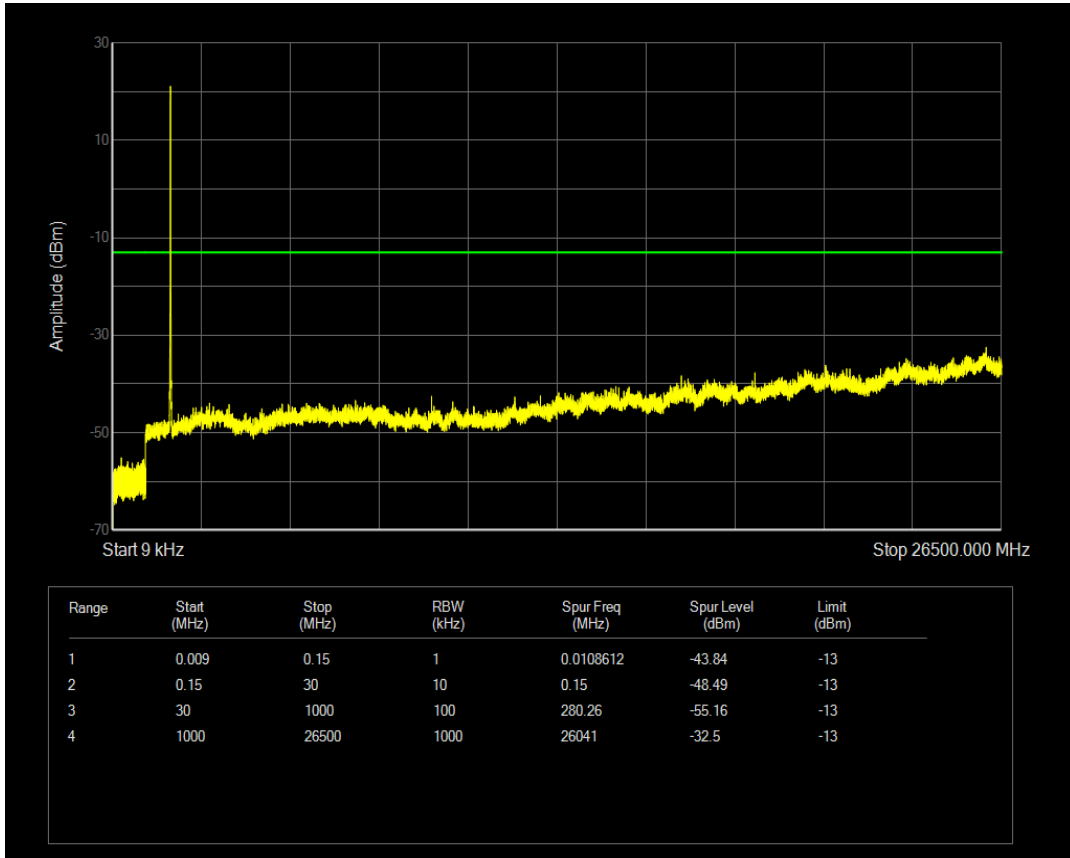

Band66 QPSK BW=10MHz Channel=132022 RB Size=1 Position=#0

Band66 QPSK BW=10MHz Channel=132022 RB Size=50 Position=#0

Band66 QAM16 BW=10MHz Channel=132022 RB Size=1 Position=#0

Band66 QPSK BW=10MHz Channel=132322 RB Size=1 Position=#0

Band66 QAM16 BW=10MHz Channel=132022 RB Size=50 Position=#0

Band66 QPSK BW=10MHz Channel=132322 RB Size=50 Position=#0

Band66 QAM16 BW=10MHz Channel=132322 RB Size=50 Position=#0

Band66 QAM16 BW=10MHz Channel=132322 RB Size=1 Position=#0