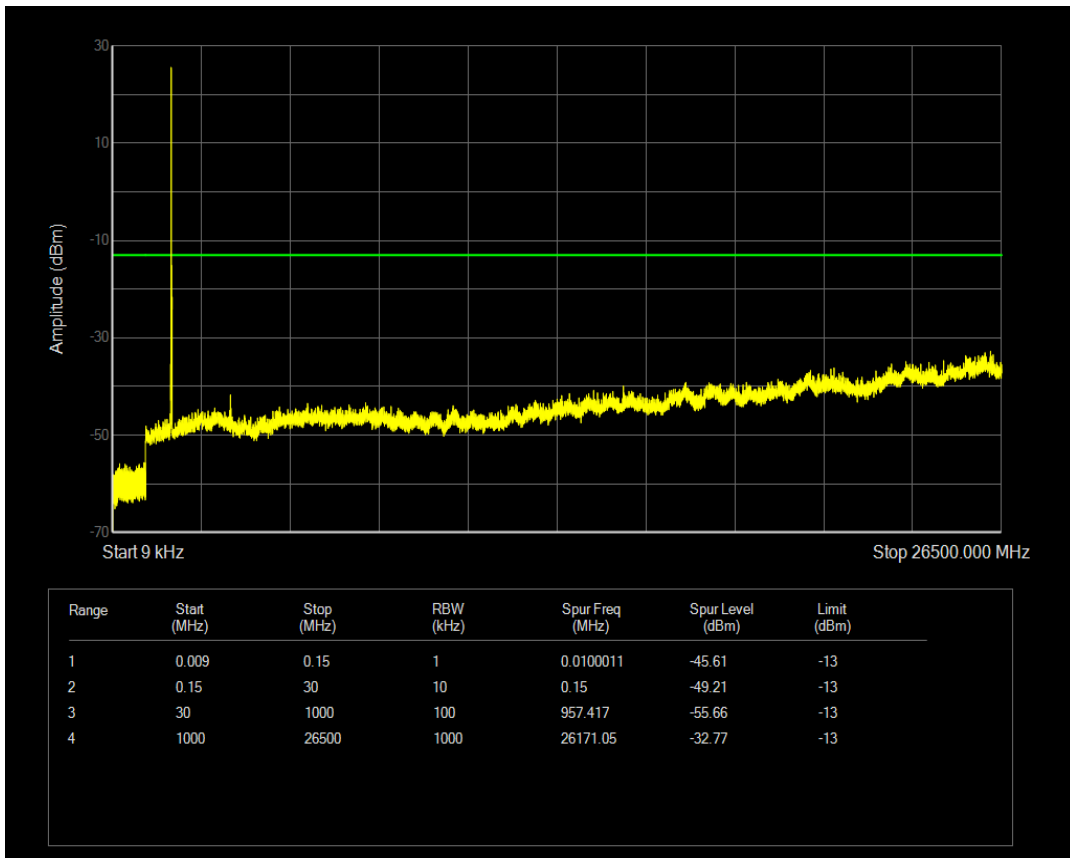

Band66 QPSK BW=15MHz Channel=132597 RB Size=1 Position=#0

Band66 QPSK BW=15MHz Channel=132597 RB Size=75 Position=#0