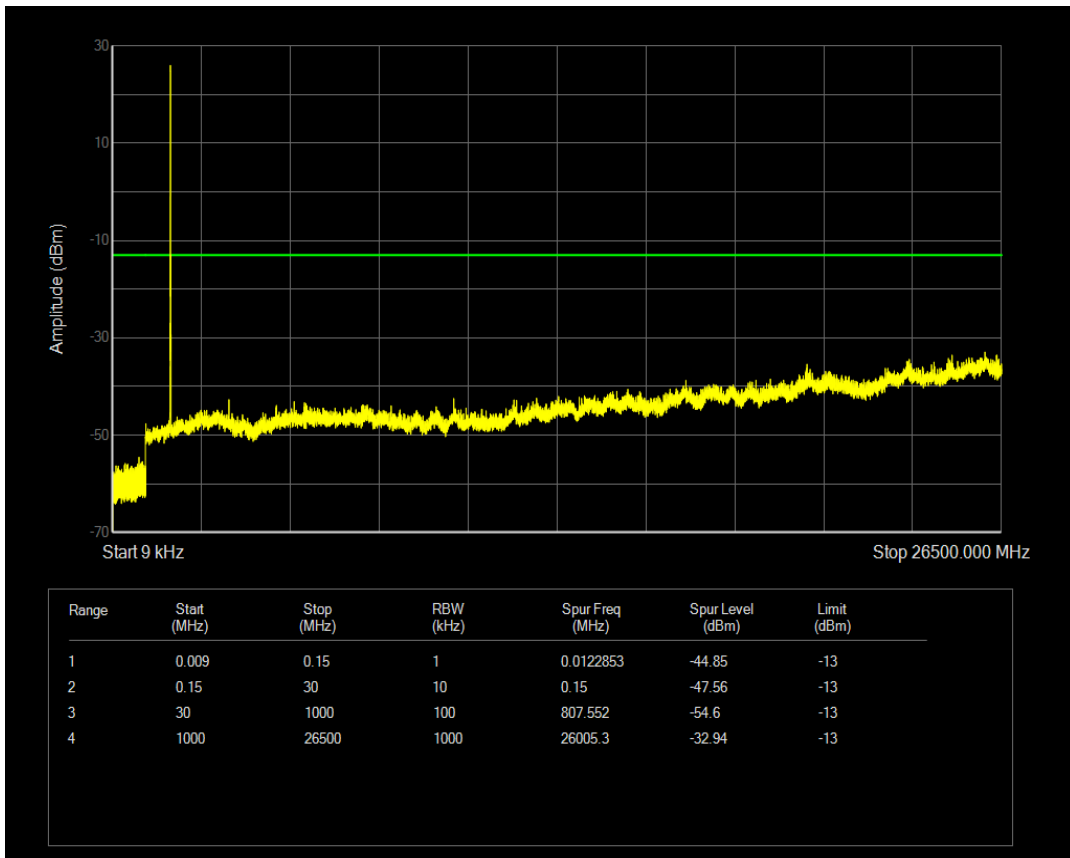

Band66 QPSK BW=5MHz Channel=132322 RB Size=1 Position=#0

Band66 QPSK BW=5MHz Channel=132322 RB Size=25 Position=#0