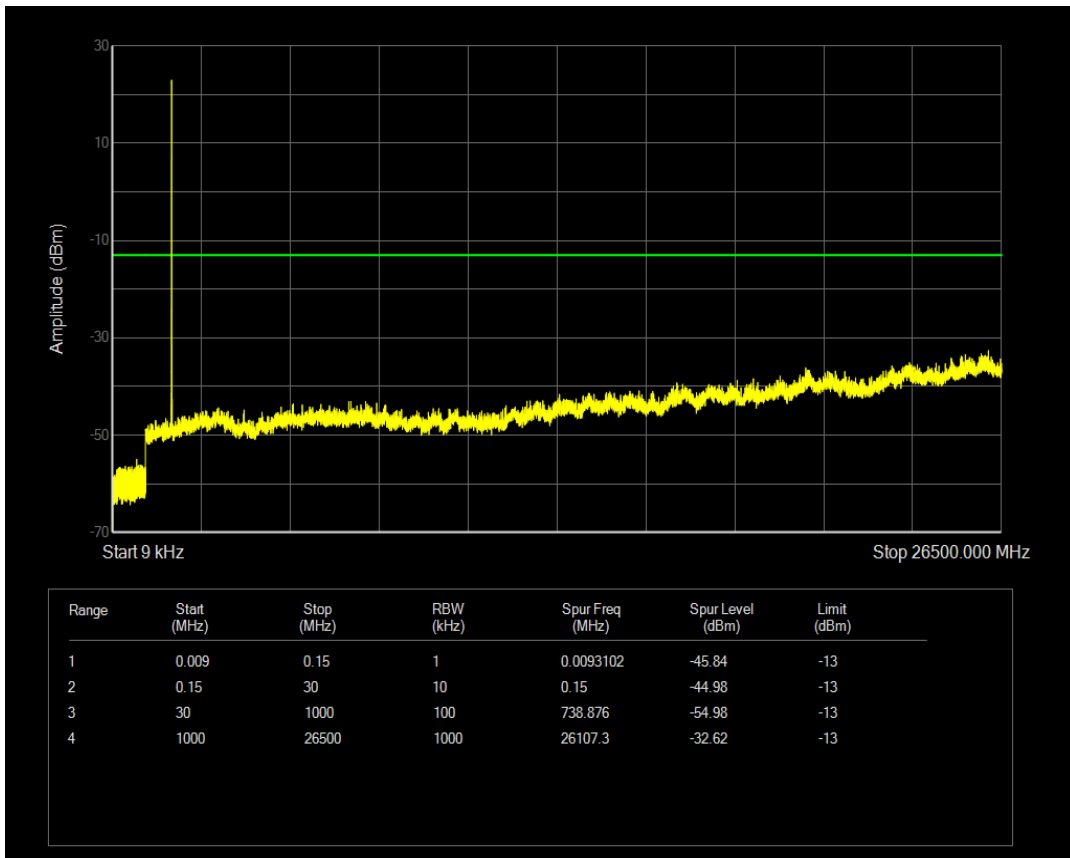

Band66 QAM16 BW=3MHz Channel=132657 RB Size=15 Position=#0

Band66 QPSK BW=5MHz Channel=131997 RB Size=25 Position=#0