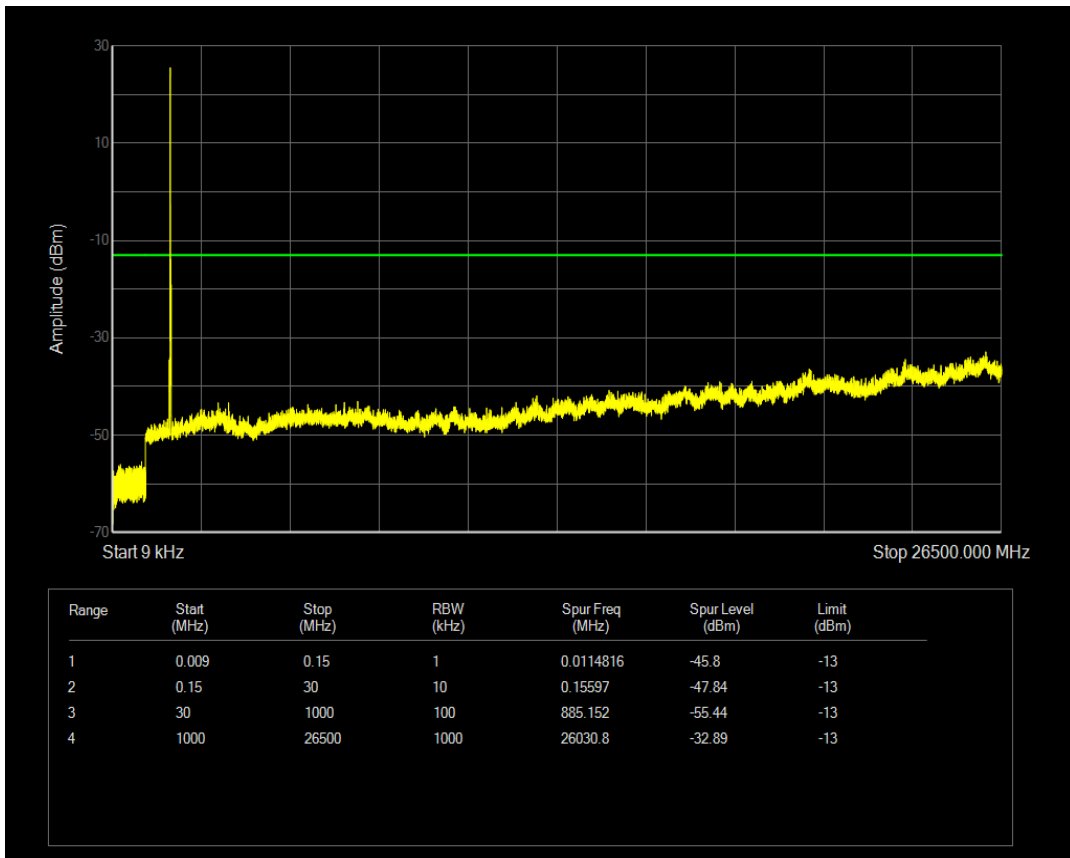

Band66 QPSK BW=15MHz Channel=132322 RB Size=1 Position=#0

Band66 QAM16 BW=15MHz Channel=132322 RB Size=1 Position=#0