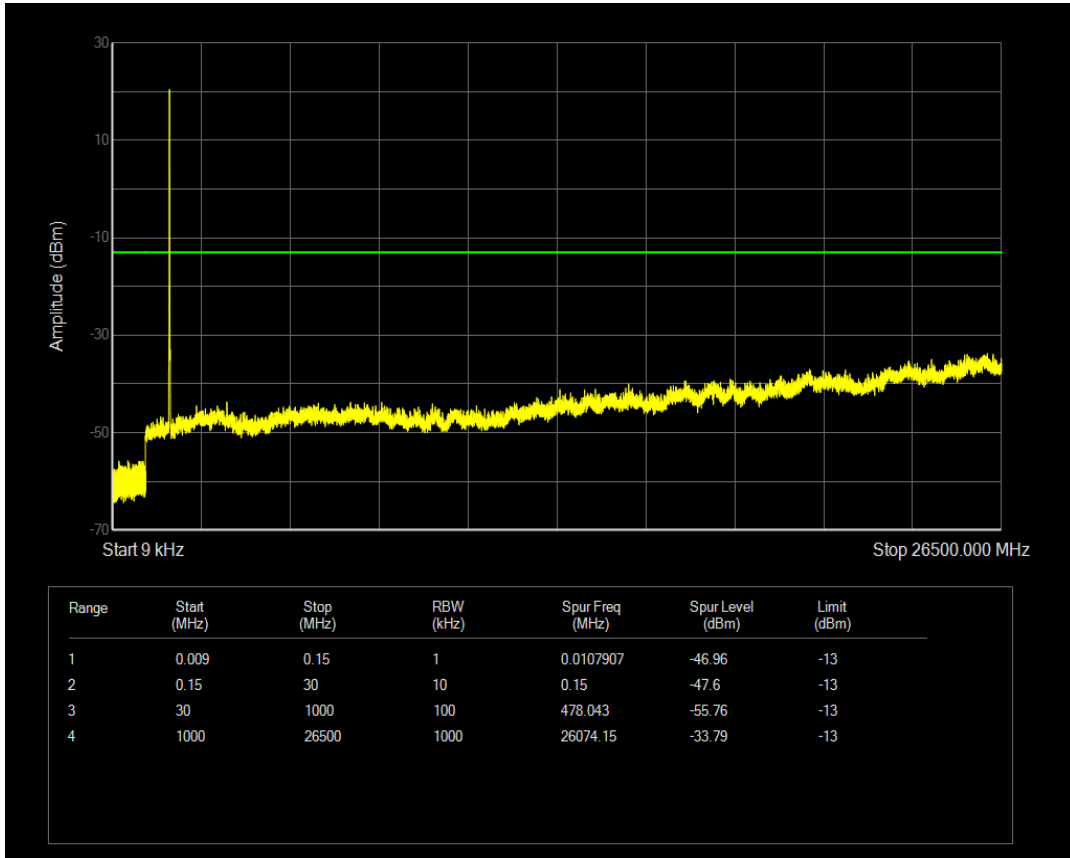

Band66 QPSK BW=10MHz Channel=132022 RB Size=50 Position=#0

Band66 QAM16 BW=10MHz Channel=132022 RB Size=1 Position=#0