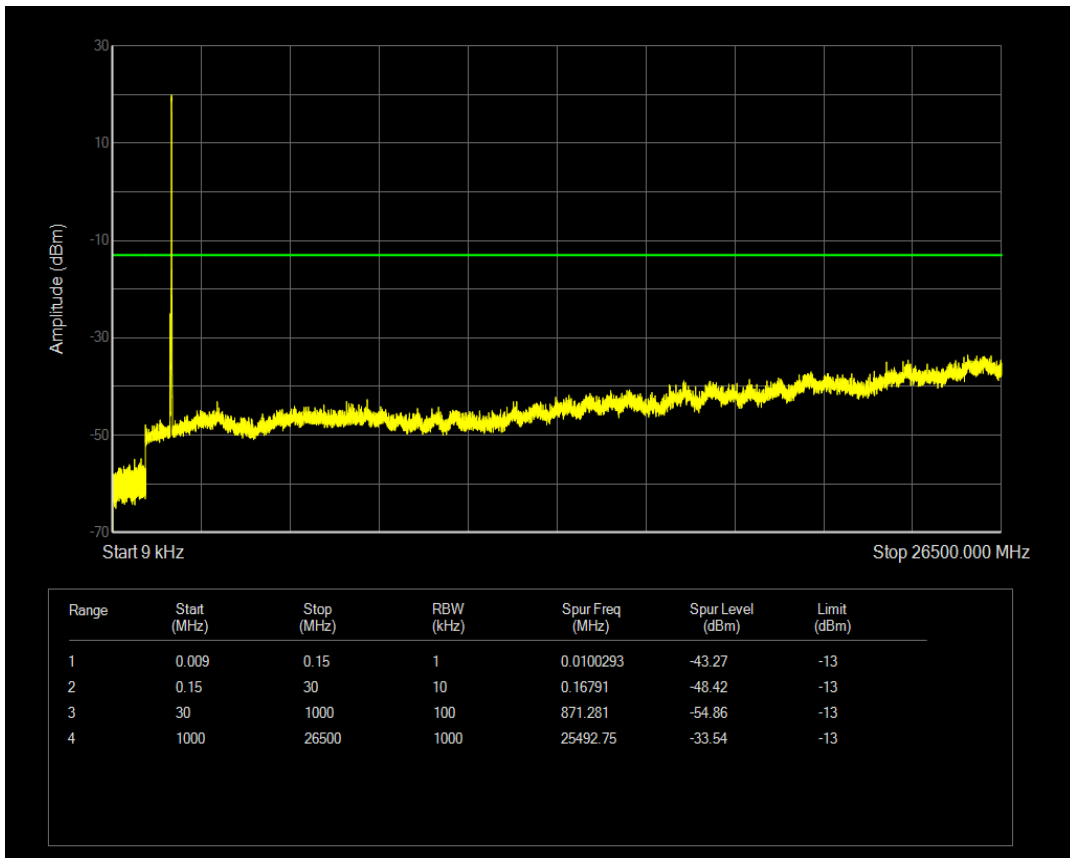

Band66 QAM16 BW=10MHz Channel=132622 RB Size=50 Position=#0

Band66 QPSK BW=15MHz Channel=132047 RB Size=75 Position=#0