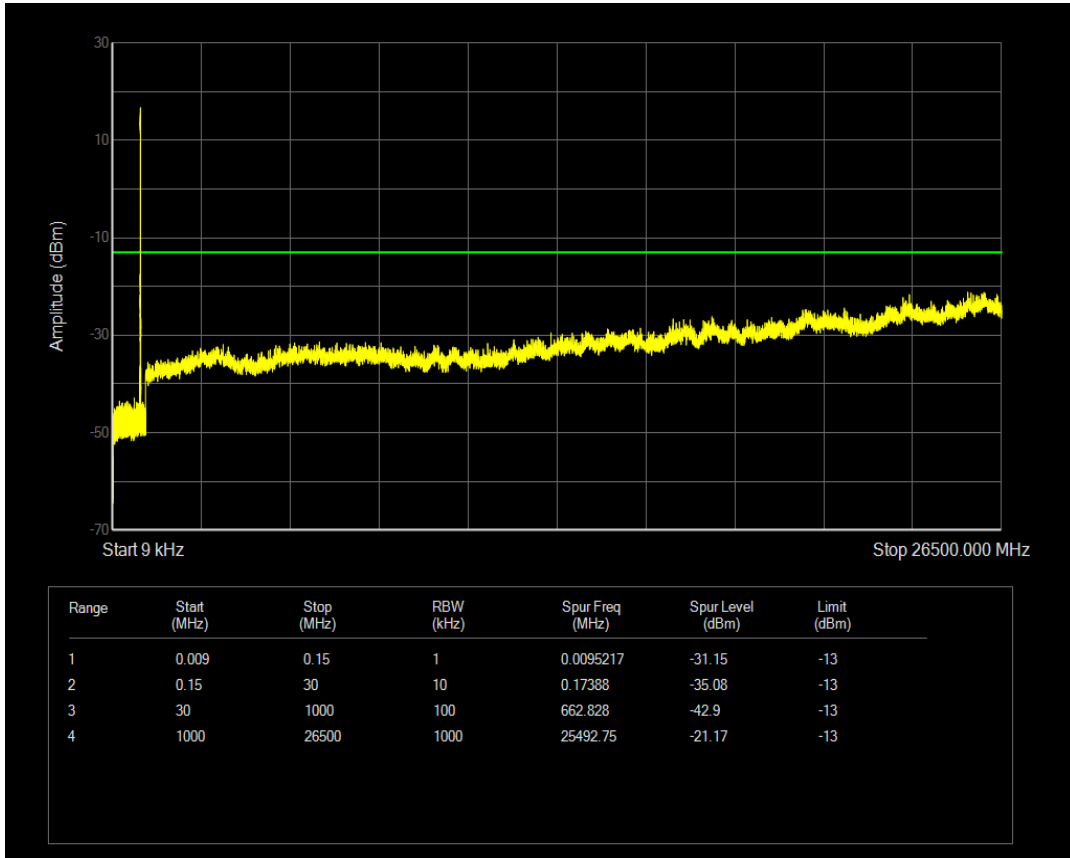

Band5 QPSK BW=5MHz Channel=20525 RB Size=25 Position=#0

Band5 QPSK BW=5MHz Channel=20525 RB Size=1 Position=#0

Band5 QAM16 BW=5MHz Channel=20525 RB Size=1 Position=#0

Band5 QAM16 BW=5MHz Channel=20525 RB Size=25 Position=#0

Band5 QPSK BW=5MHz Channel=20625 RB Size=1 Position=#0

Band5 QPSK BW=5MHz Channel=20625 RB Size=25 Position=#0

Band5 QAM16 BW=5MHz Channel=20625 RB Size=1 Position=#0

Band5 QAM16 BW=5MHz Channel=20625 RB Size=25 Position=#0