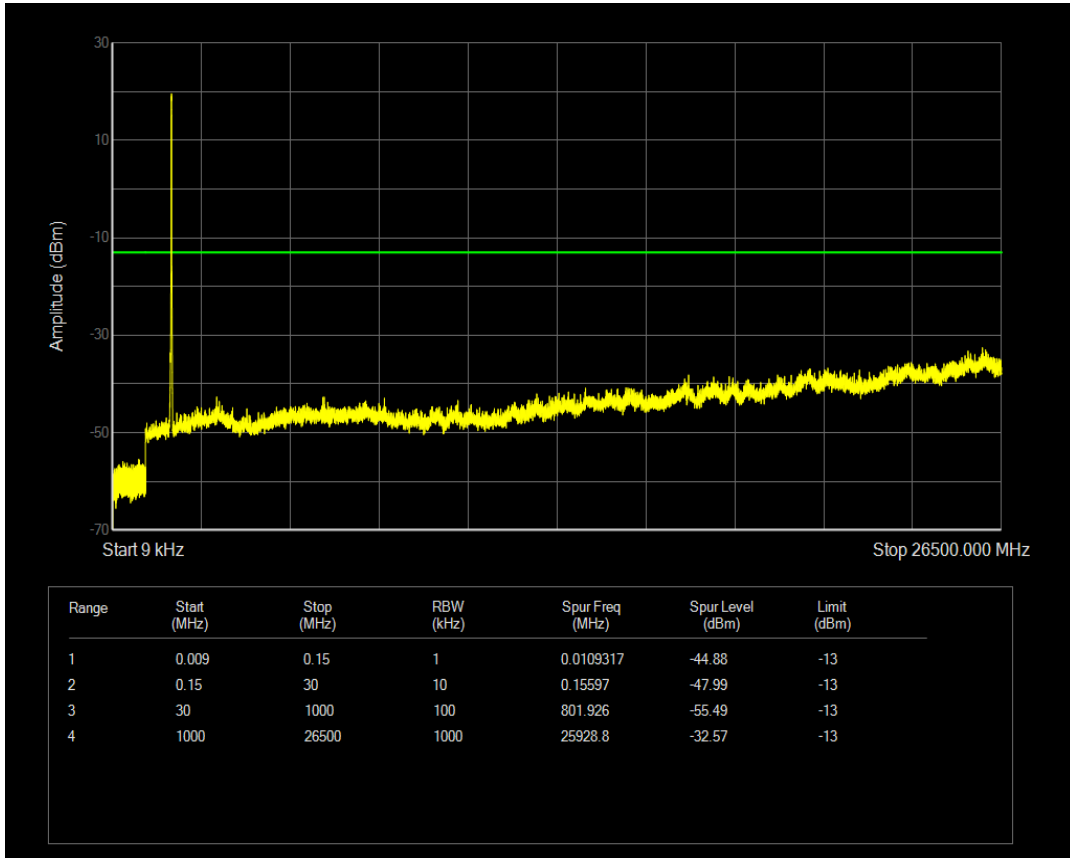

Band66 QPSK BW=15MHz Channel=132597 RB Size=1 Position=#0

Band66 QPSK BW=15MHz Channel=132597 RB Size=75 Position=#0

Band66 QAM16 BW=15MHz Channel=132597 RB Size=1 Position=#0

Band66 QAM16 BW=15MHz Channel=132597 RB Size=75 Position=#0