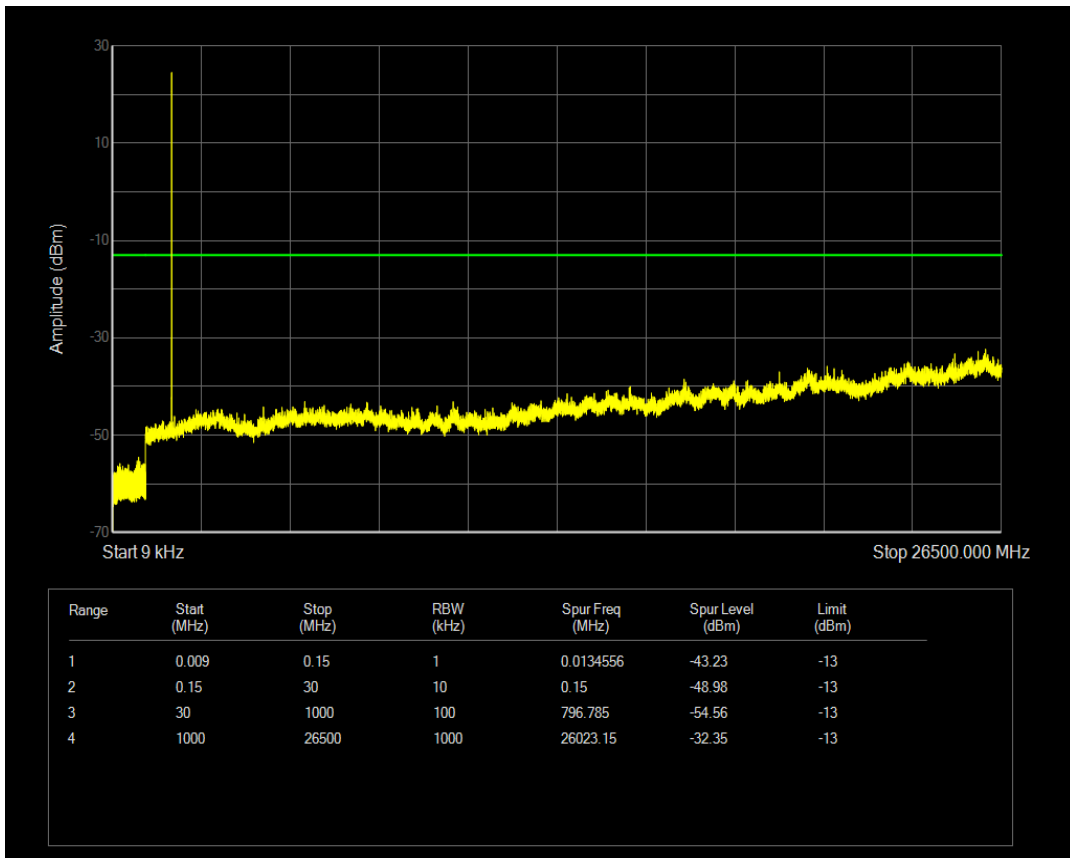

Band66 QAM16 BW=1.4MHz Channel=132665 RB Size=6 Position=#0

Band66 QAM16 BW=1.4MHz Channel=132665 RB Size=1 Position=#0