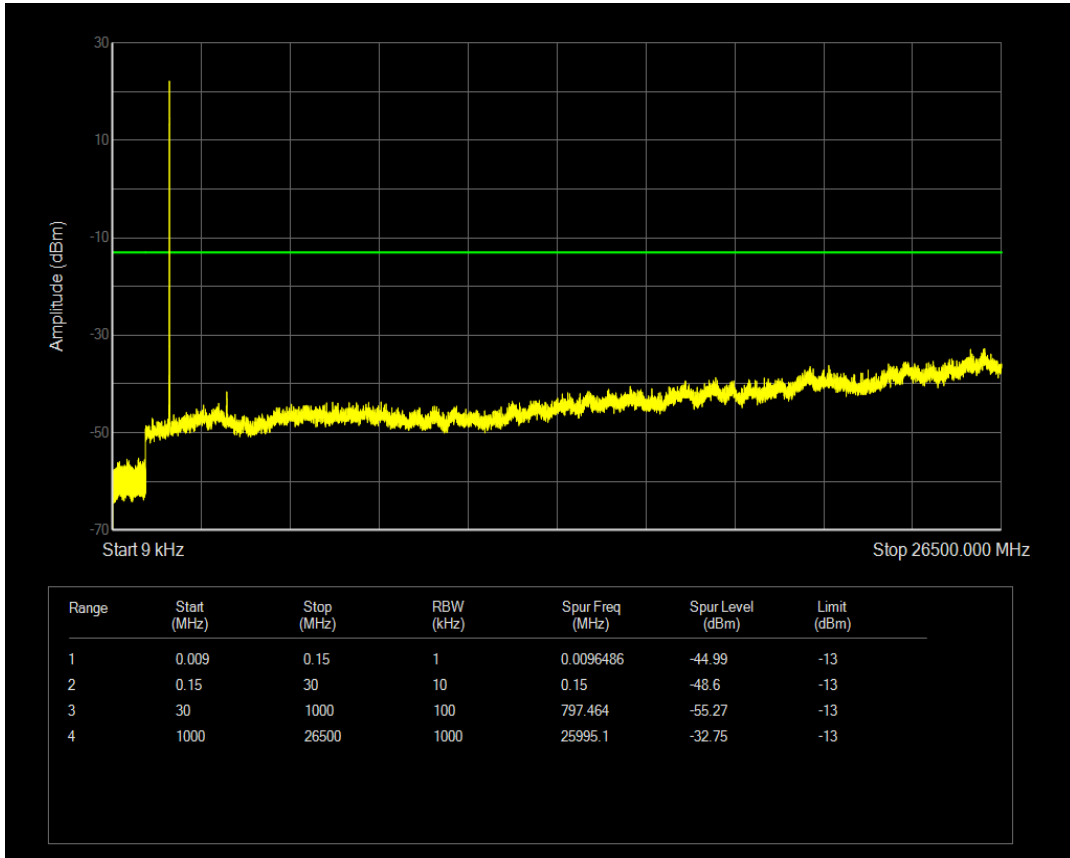

Band66 QAM16 BW=3MHz Channel=132657 RB Size=15 Position=#0

Band66 QPSK BW=5MHz Channel=131997 RB Size=25 Position=#0

Band66 QAM16 BW=5MHz Channel=131997 RB Size=1 Position=#0

Band66 QAM16 BW=5MHz Channel=131997 RB Size=25 Position=#0