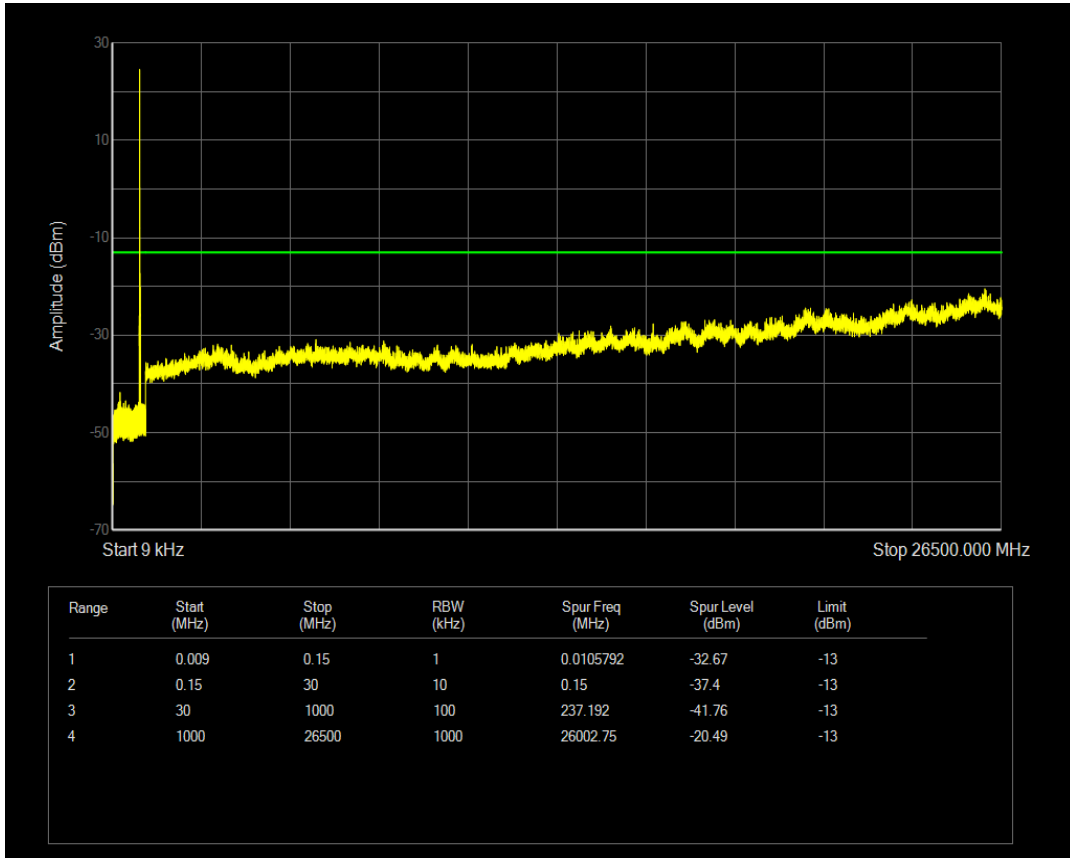

Band5 QPSK BW=3MHz Channel=20635 RB Size=1 Position=#0

Band5 QPSK BW=3MHz Channel=20635 RB Size=15 Position=#0

Band5 QAM16 BW=3MHz Channel=20635 RB Size=15 Position=#0

Band5 QAM16 BW=3MHz Channel=20635 RB Size=1 Position=#0

Band5 QPSK BW=5MHz Channel=20425 RB Size=1 Position=#0

Band5 QAM16 BW=5MHz Channel=20425 RB Size=1 Position=#0

Band5 QPSK BW=5MHz Channel=20425 RB Size=25 Position=#0

Band5 QAM16 BW=5MHz Channel=20425 RB Size=25 Position=#0