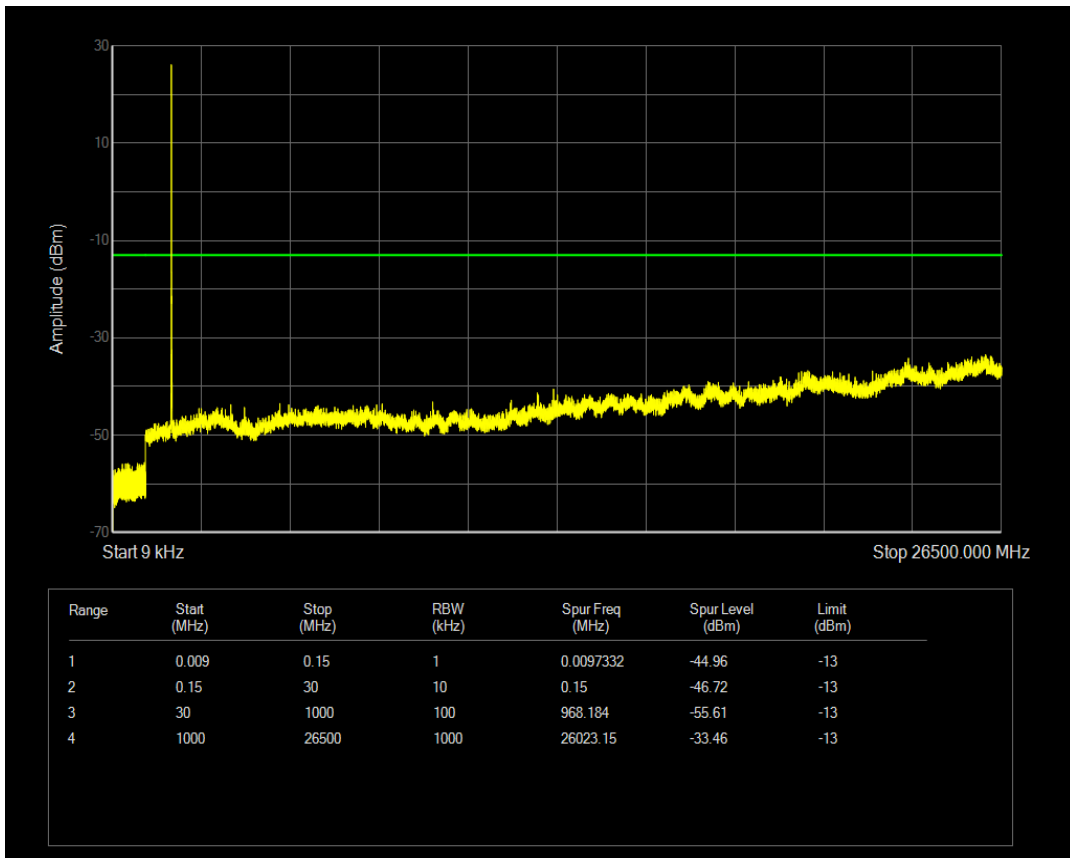

Band66 QPSK BW=10MHz Channel=132622 RB Size=1 Position=#0

Band66 QPSK BW=10MHz Channel=132622 RB Size=50 Position=#0