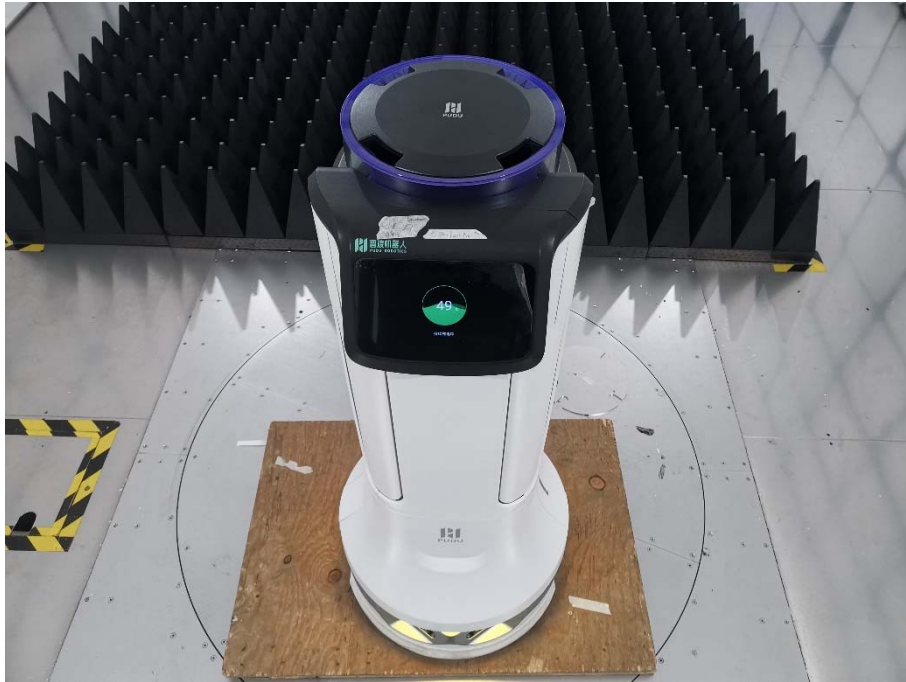

TEST SETUP PHOTOS

1 Radiated Test Photo

AP module & ESP module

Below 30MHz

30MHz-1GHz

Close-up

Above 1GHz

Close-up

2 Conducted Test Photo

AP module

Conducted Test-BT

Conducted Test-WIFI

Conducted Test-DFS

ESP module

Conducted Test-BT

Conducted Test-WIFI