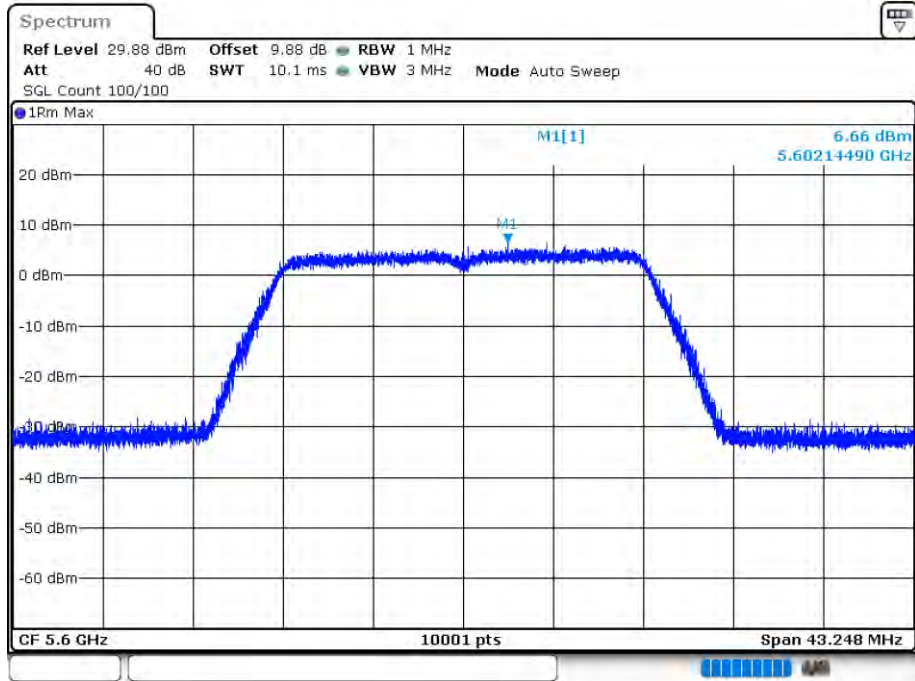

PSD NVNT 802.11ac20 5600MHz Ant 2

Date: 12.AUG.2020 16:05:21