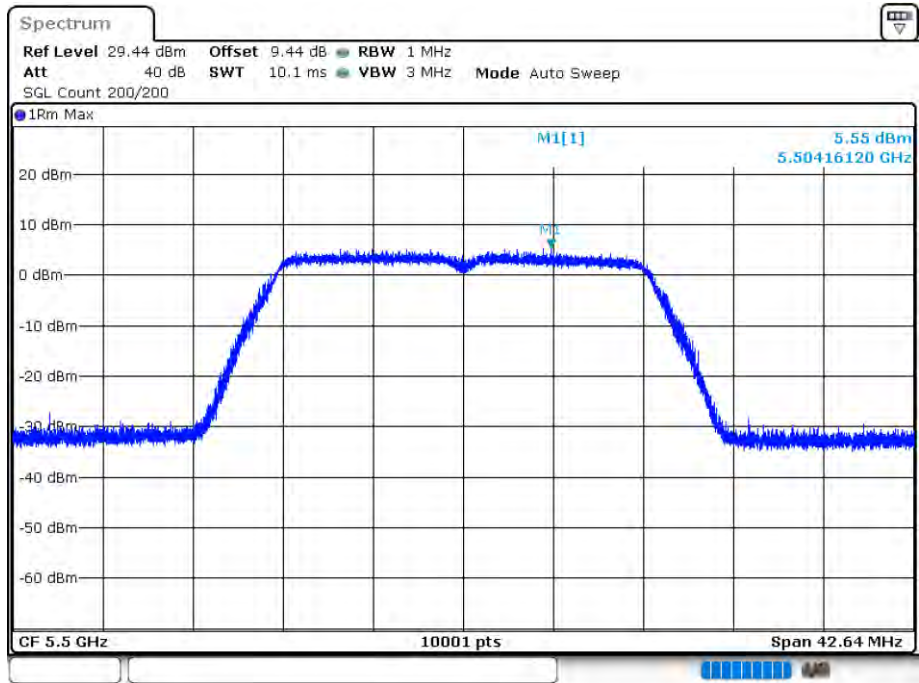

PSD NVNT 802.11a 5600MHz Ant 2

Date: 12.AUG.2020 15:57:35

PSD NVNT 802.11a 5700MHz Ant 2

Date: 12.AUG.2020 15:58:56

PSD NVNT 802.11ac20 5500MHz Ant 1

Date: 12.AUG.2020 15:33:32

PSD NVNT 802.11ac20 5600MHz Ant 1