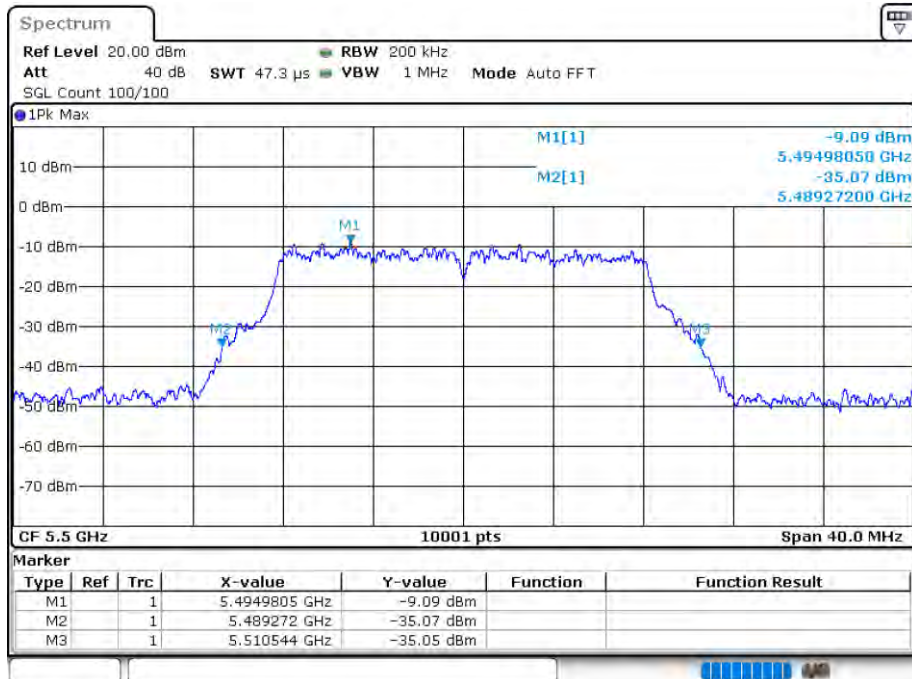

-26 dB BW NVNT 802.11a 5500MHz Ant 1

Date: 12.AUG.2020 15:26:26