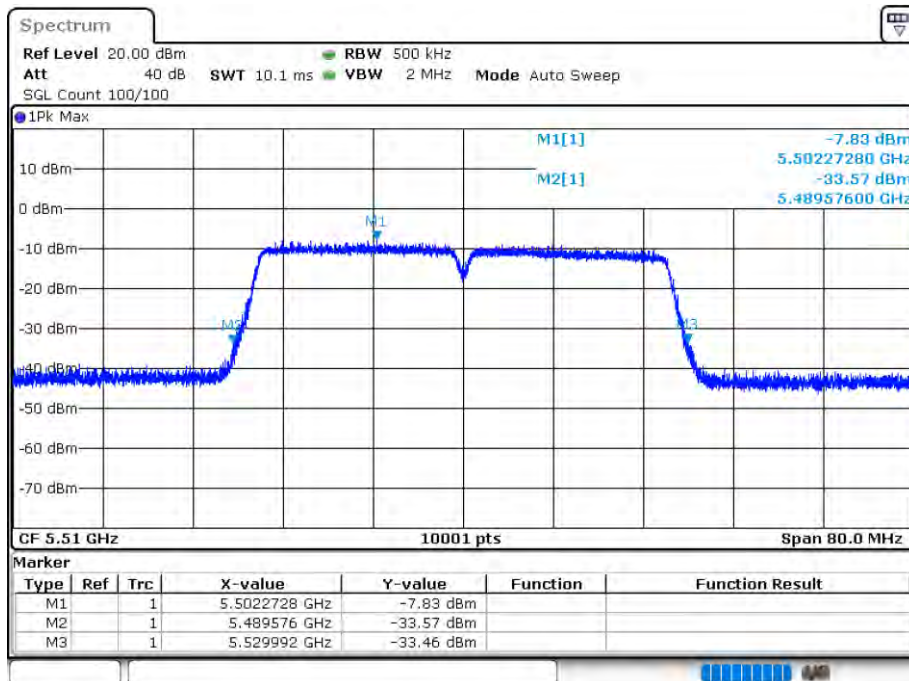

### -26 dB BW NVNT 802.11n(HT40) 5670MHz Ant 1

Date: 12.AUG.2020 15:39:31

OBW NVNT 802.11n(HT40) 5510MHz Ant 2

Date: 12.AUG.2020 16:07:56

-26 dB BW NVNT 802.11n(HT40) 5510MHz Ant 2

Date: 12.AUG.2020 16:07:59