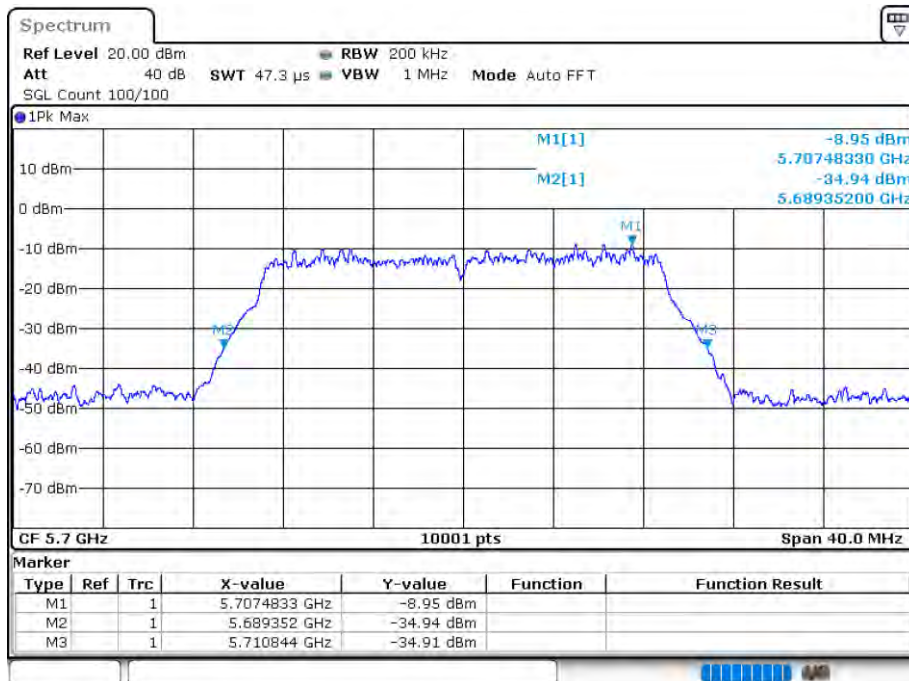

### -26 dB BW NVNT 802.11ac20 5600MHz Ant 2

Date: 12.AUG.2020 16:05:13

OBW NVNT 802.11ac20 5700MHz Ant 2

Date: 12.AUG.2020 16:06:14

-26 dB BW NVNT 802.11ac20 5700MHz Ant 2

Date: 12.AUG.2020 16:06:16