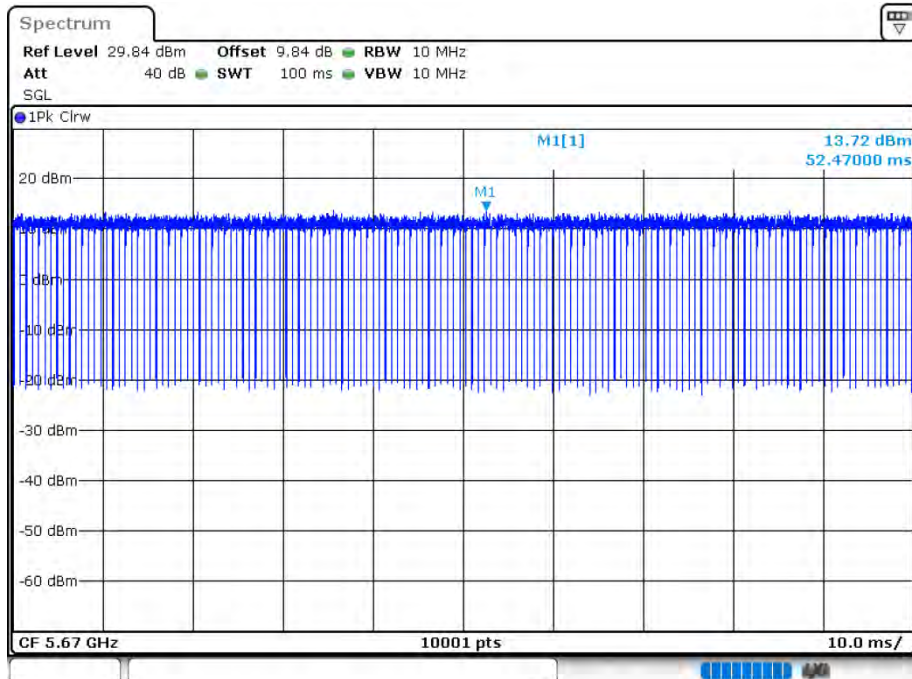

### Duty Cycle NVNT 802.11n(HT40) 5510MHz Ant 2

Date: 12.AUG.2020 16:07:38

Duty Cycle NVNT 802.11n(HT40) 5590MHz Ant 2

Date: 12.AUG.2020 16:08:56

Duty Cycle NVNT 802.11n(HT40) 5670MHz Ant 2

Date: 12.AUG.2020 16:10:14