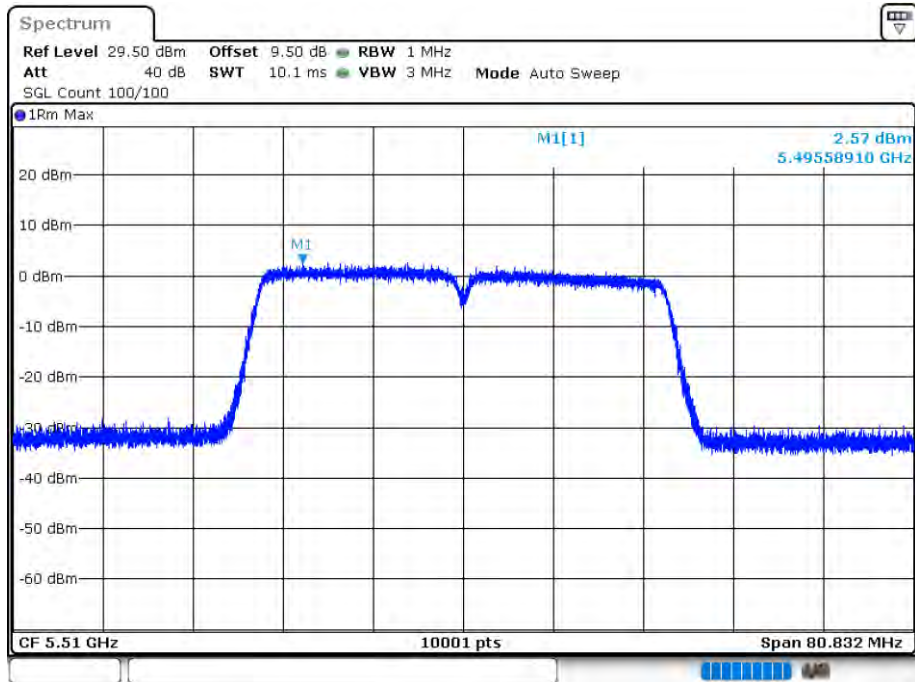

PSD NVNT 802.11n(HT40) 5510MHz Ant 2

Date: 12.AUG.2020 16:08:07