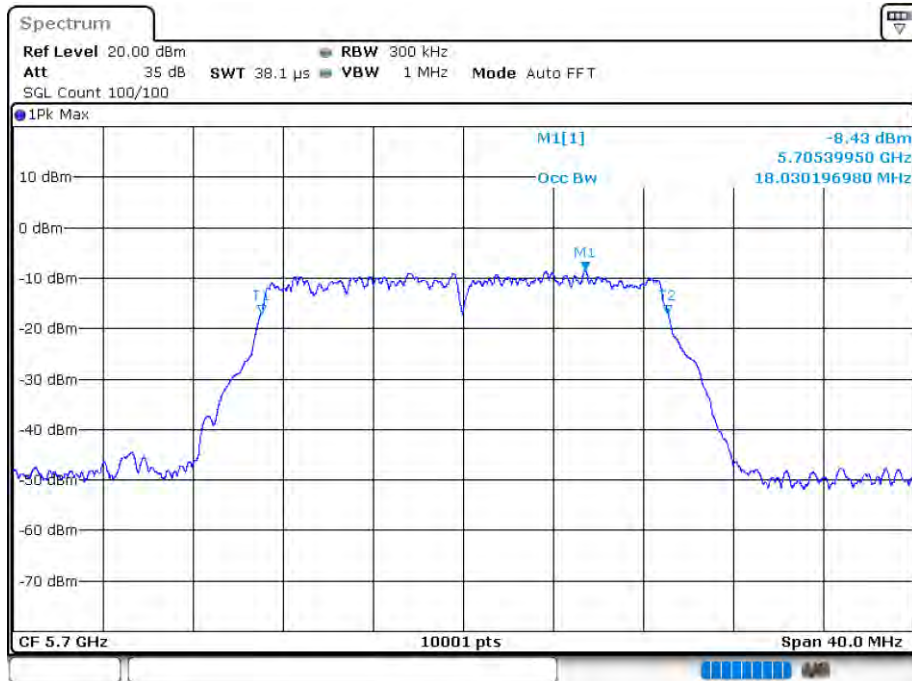

OBW NVNT 802.11ac20 5700MHz Ant 1

Date: 12.AUG.2020 15:35:52