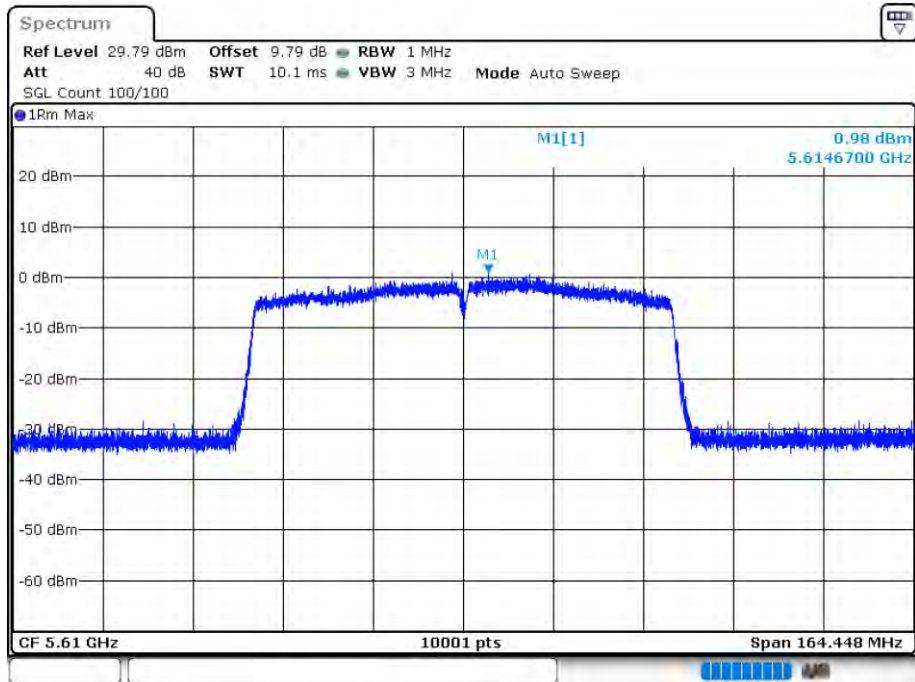

PSD NVNT 802.11ac80 5610MHz Ant 1

Date: 12.AUG.2020 15:52:19