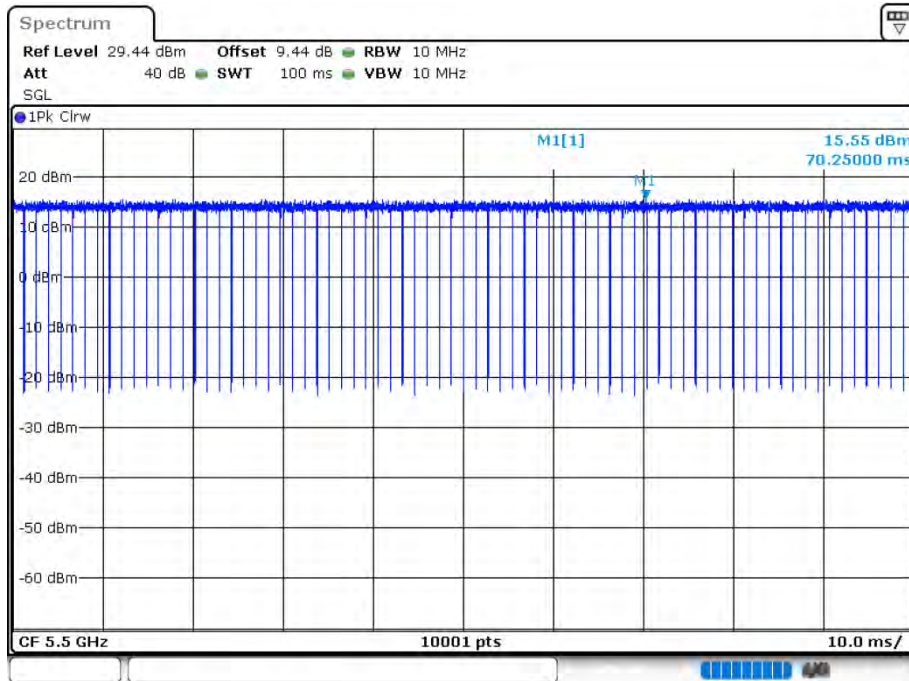

Duty Cycle NVNT 802.11ac20 5500MHz Ant 1

Date: 12.AUG.2020 15:33:03