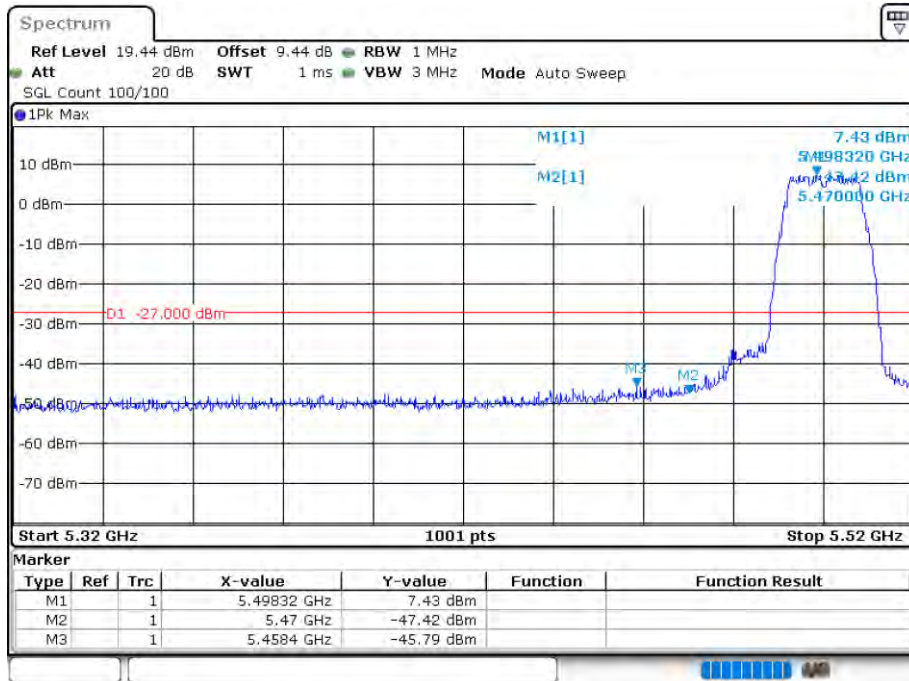

Band Edge NVNT 802.11a 5500MHz Low Ant 1

Date: 12.AUG.2020 15:26:35