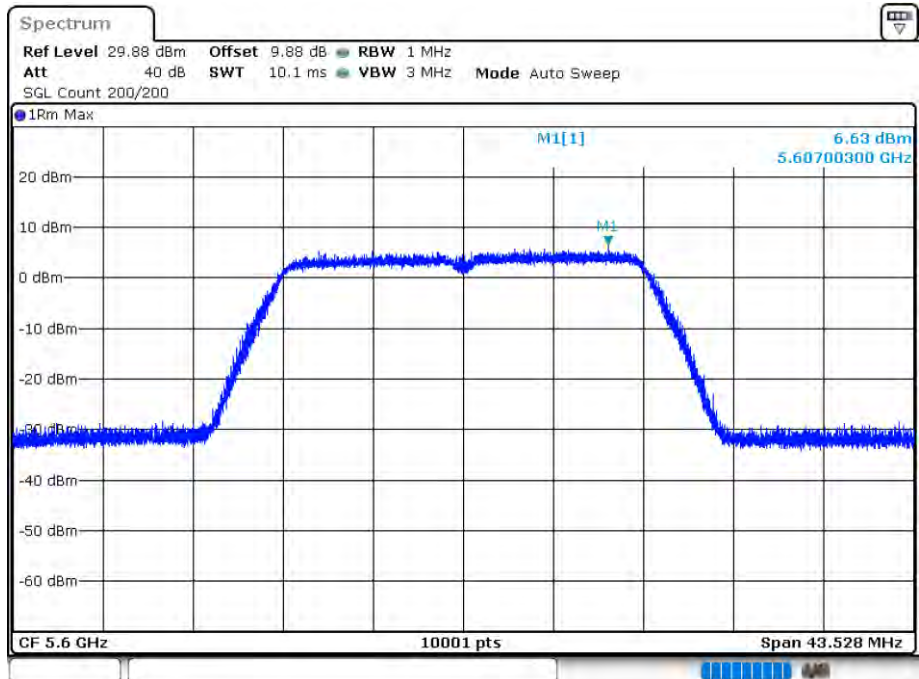

### PSD NVNT 802.11ac80 5610MHz Ant 2

Date: 12.AUG.2020 16:21:56

PSD NVNT 802.11n(HT20) 5500MHz Ant 1

Date: 12.AUG.2020 15:30:08

PSD NVNT 802.11n(HT20) 5600MHz Ant 1

Date: 12.AUG.2020 15:31:08

PSD NVNT 802.11n(HT20) 5700MHz Ant 1