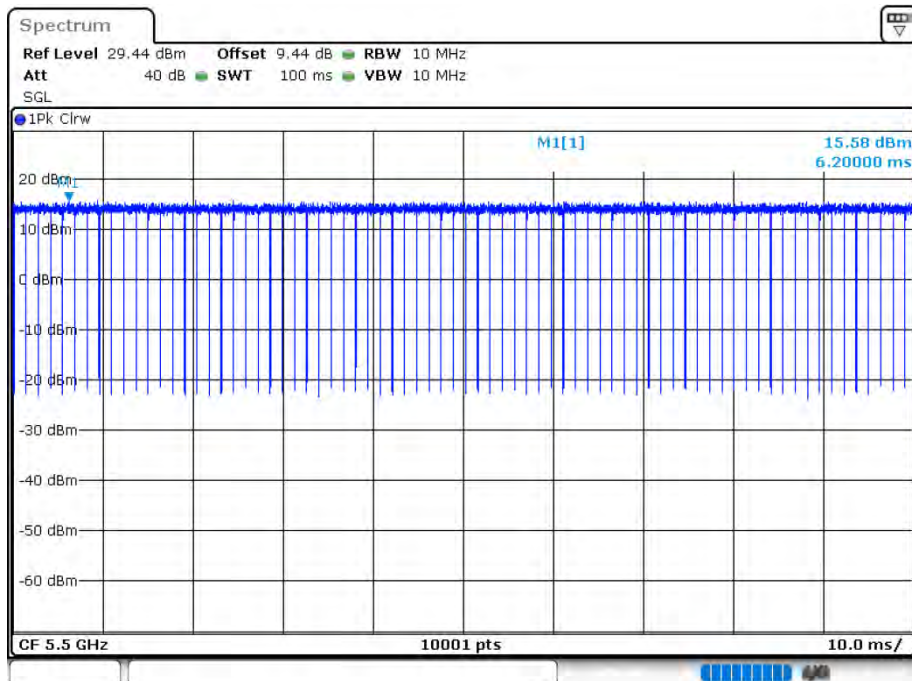

Duty Cycle NVNT 802.11ac20 5500MHz Ant 2

Date: 12.AUG.2020 16:03:37