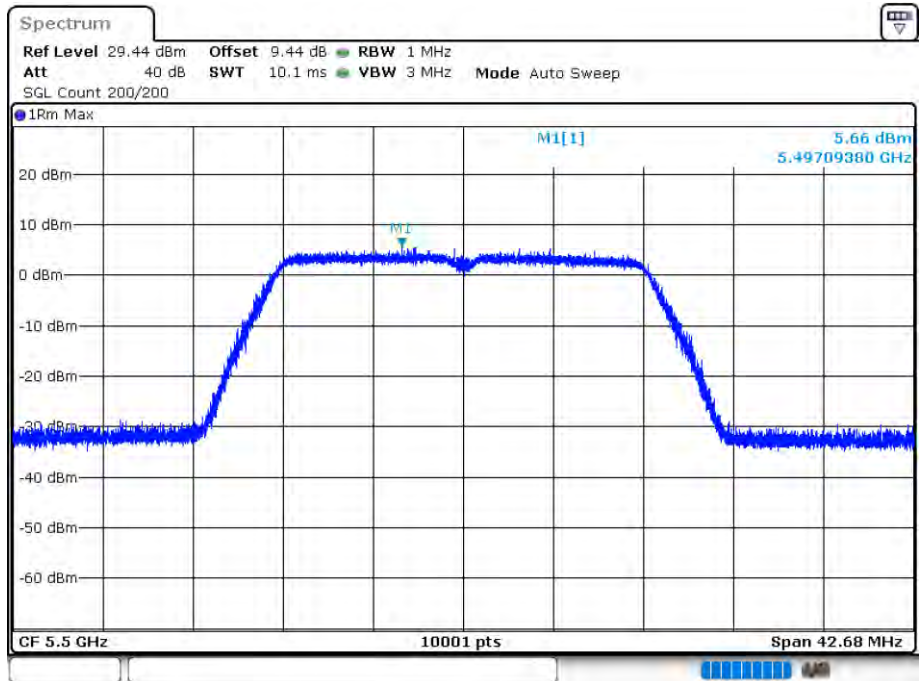

PSD NVNT 802.11n(HT20) 5500MHz Ant 1

Date: 12.AUG.2020 15:30:08