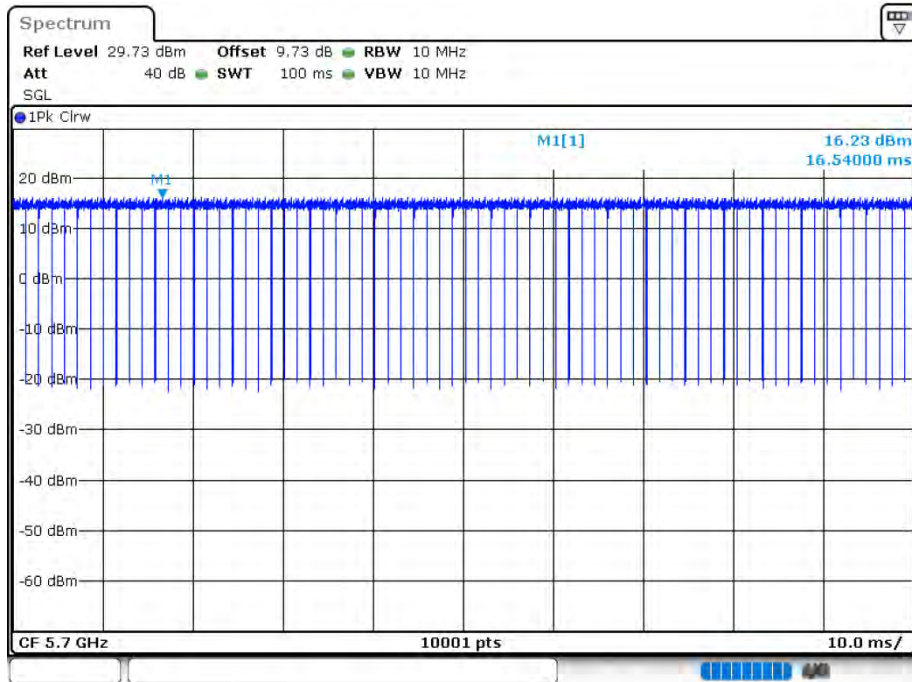

Duty Cycle NVNT 802.11a 5700MHz Ant 2

Date: 12.AUG.2020 15:58:35