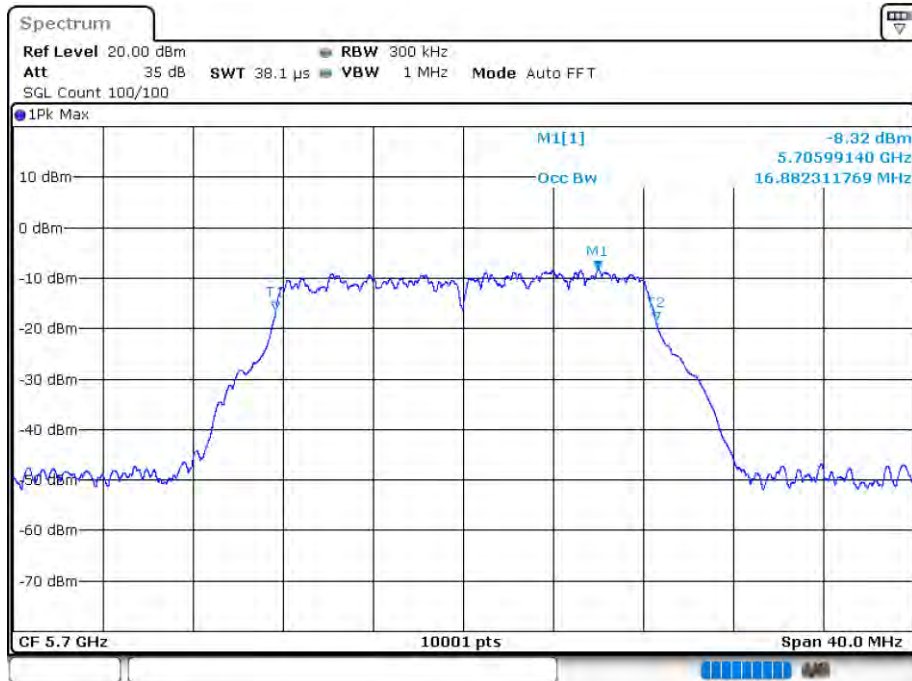

OBW NVNT 802.11a 5700MHz Ant 1

Date: 12.AUG.2020 15:28:28