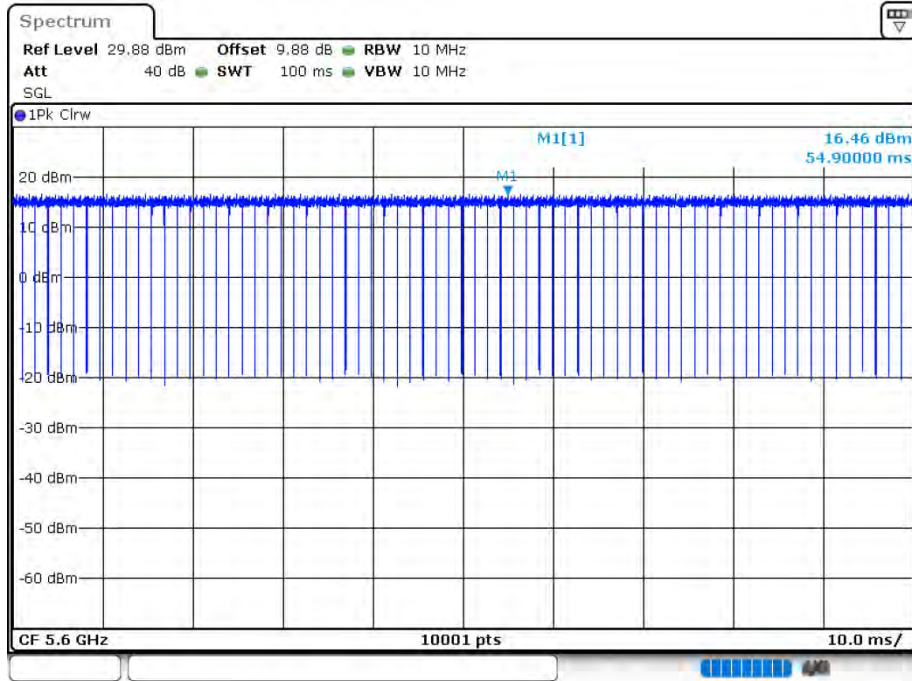

Duty Cycle NVNT 802.11a 5600MHz Ant 2

Date: 12.AUG.2020 15:57:15