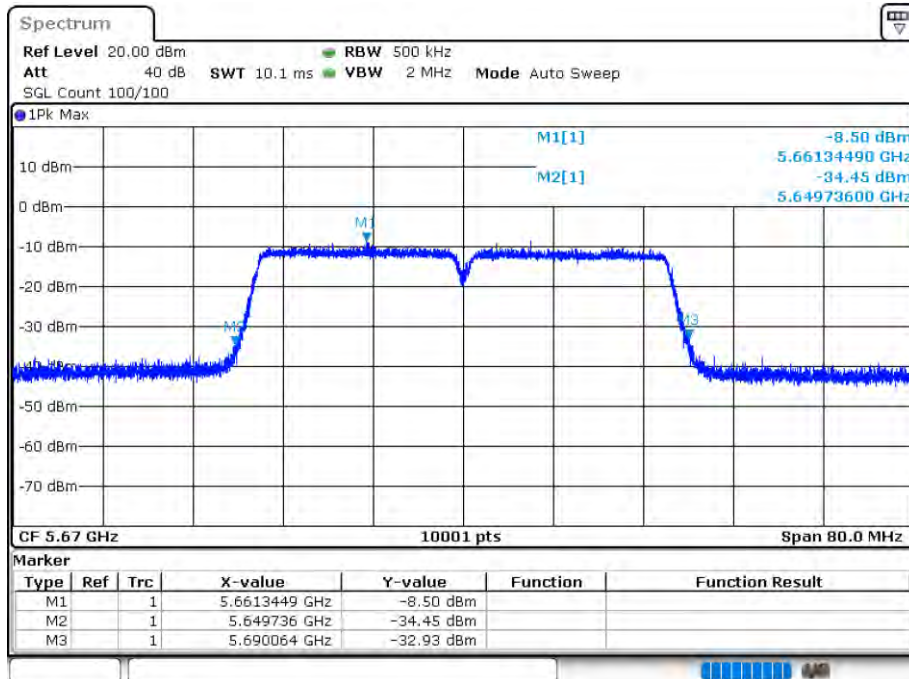

-26 dB BW NVNT 802.11ac40 5670MHz Ant 1

Date: 12.AUG.2020 15:47:11