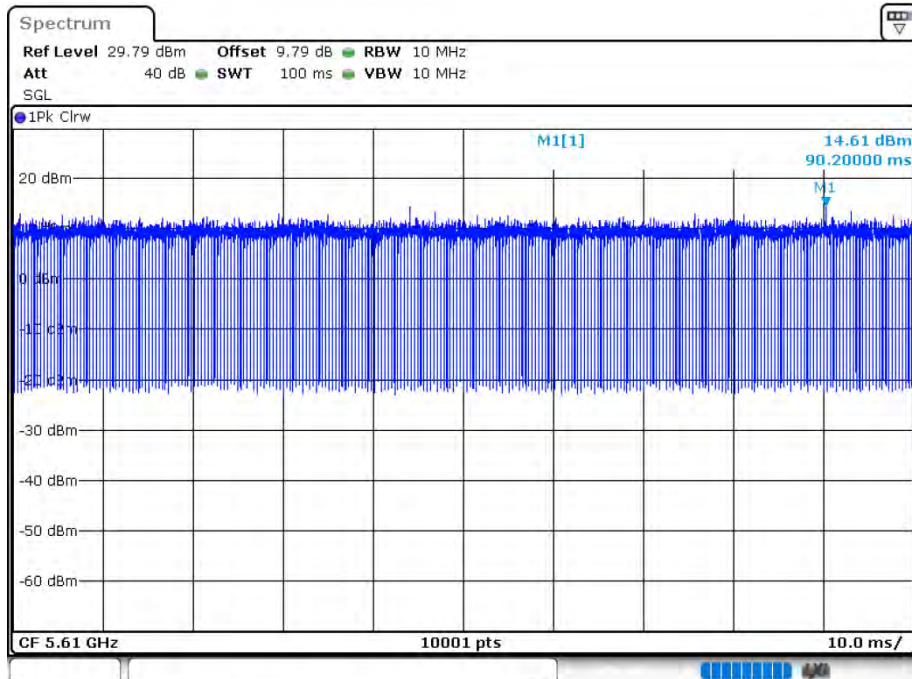

Duty Cycle NVNT 802.11ac80 5610MHz Ant 2

Date: 12.AUG.2020 16:21:12