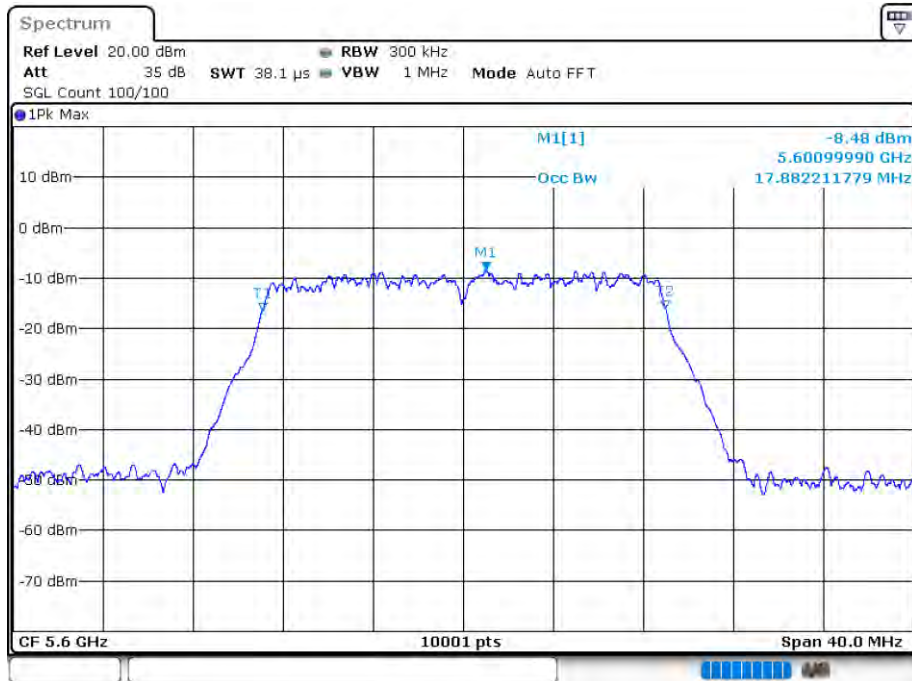

OBW NVNT 802.11n(HT20) 5600MHz Ant 2

Date: 12.AUG.2020 16:01:27