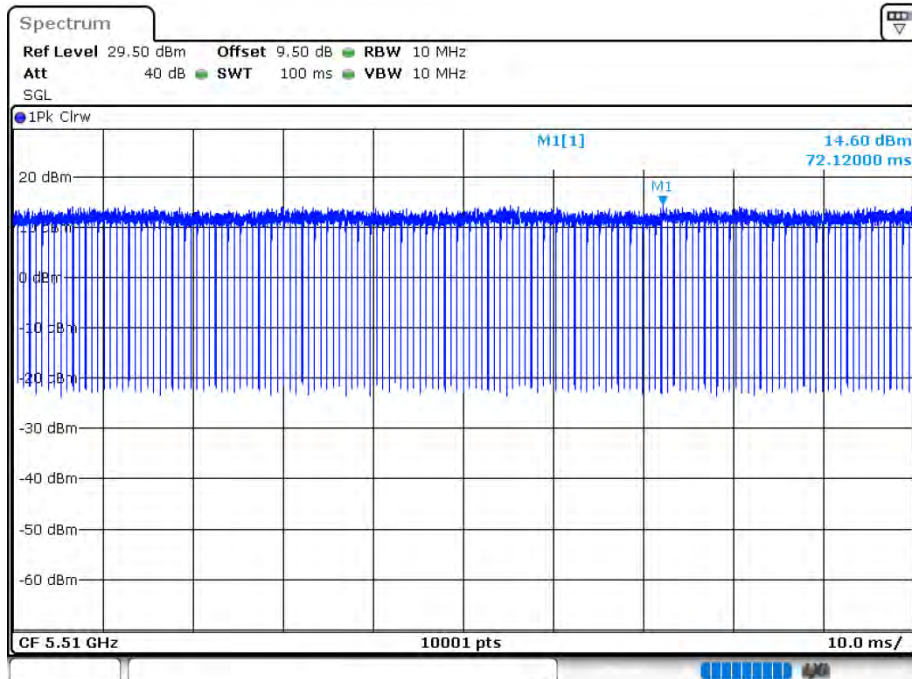

Duty Cycle NVNT 802.11n(HT40) 5510MHz Ant 2

Date: 12.AUG.2020 16:07:38