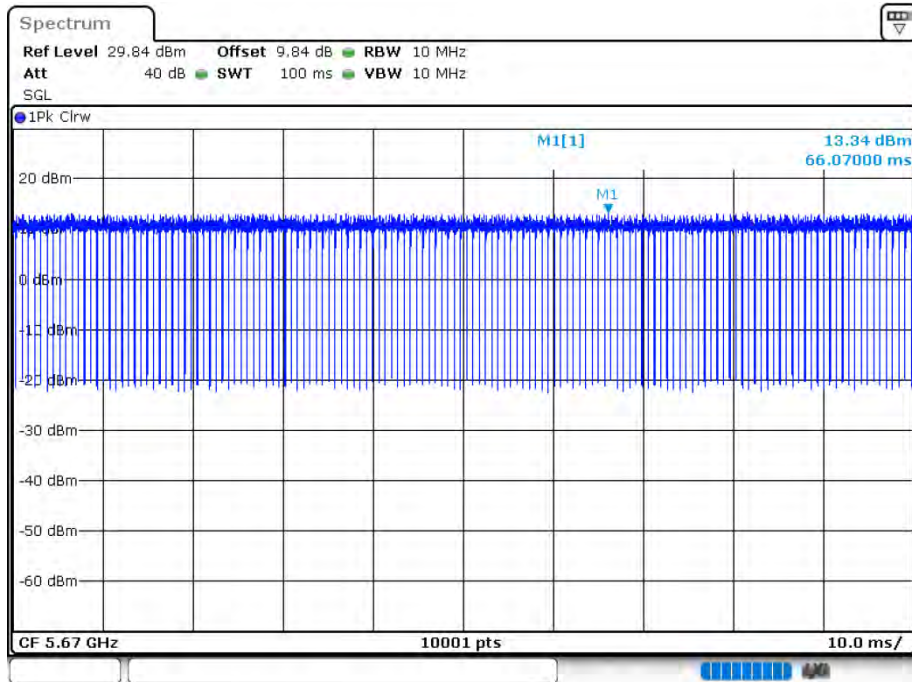

Duty Cycle NVNT 802.11ac40 5670MHz Ant 2

Date: 12.AUG.2020 16:15:37