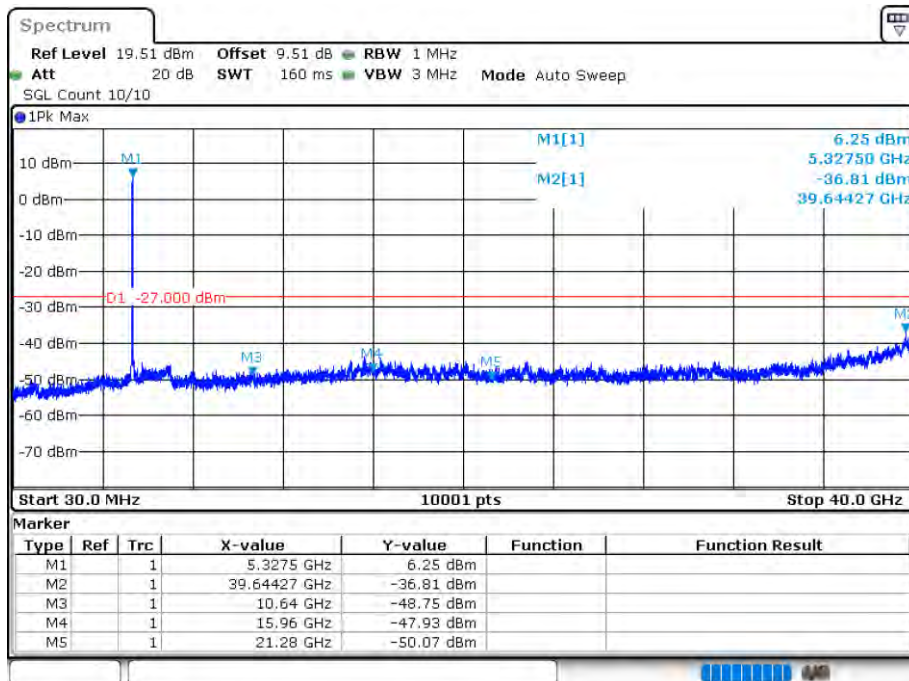

Date: 12.AUG.2020 17:37:33

Tx. Spurious NVNT 802.11n(HT20) 5260MHz Ant 2 Emission

Date: 12.AUG.2020 15:02:29

Tx. Spurious NVNT 802.11n(HT20) 5280MHz Ant 2 Emission

Date: 12.AUG.2020 15:03:27

Tx. Spurious NVNT 802.11n(HT20) 5320MHz Ant 2 Emission