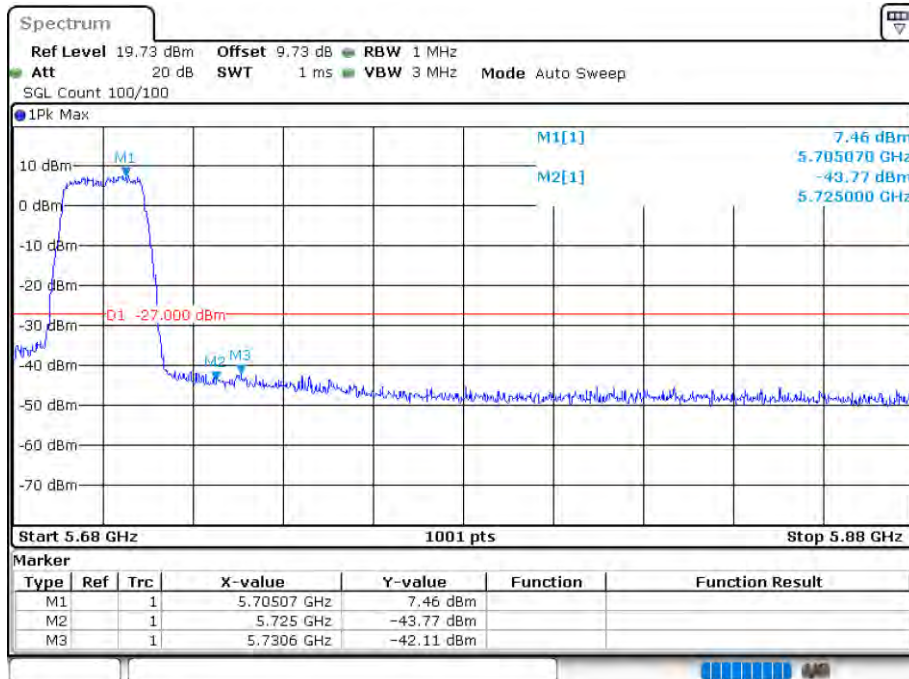

Band Edge NVNT 802.11ac20 5700MHz High Ant 1

Date: 12.AUG.2020 15:36:08