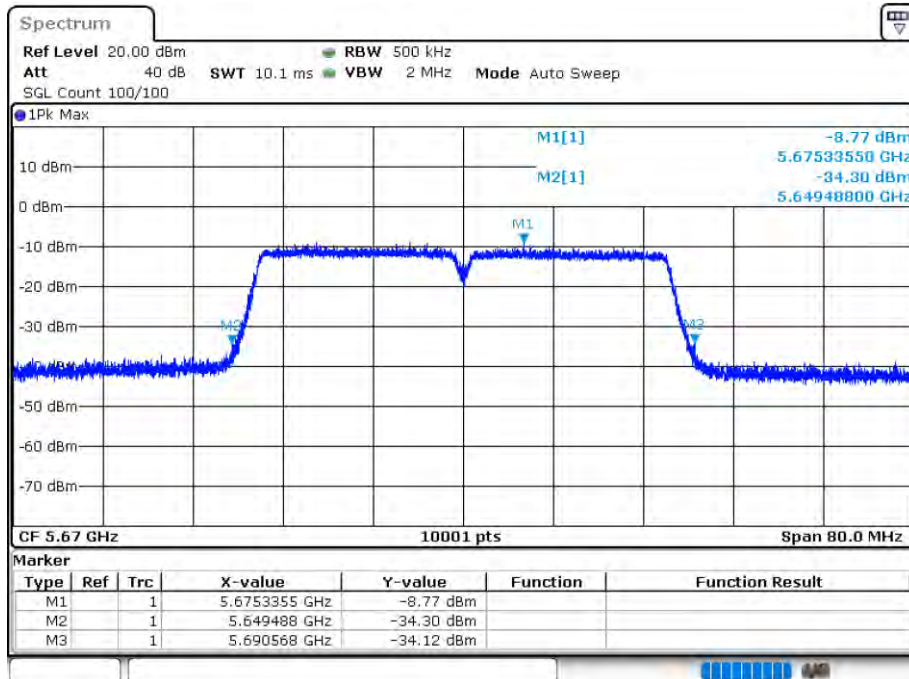

OBW NVNT 802.11n(HT40) 5590MHz Ant 2

Date: 12.AUG.2020 16:09:14

-26 dB BW NVNT 802.11n(HT40) 5590MHz Ant 2

Date: 12.AUG.2020 16:09:17

OBW NVNT 802.11n(HT40) 5670MHz Ant 2

Date: 12.AUG.2020 16:10:33

-26 dB BW NVNT 802.11n(HT40) 5670MHz Ant 2