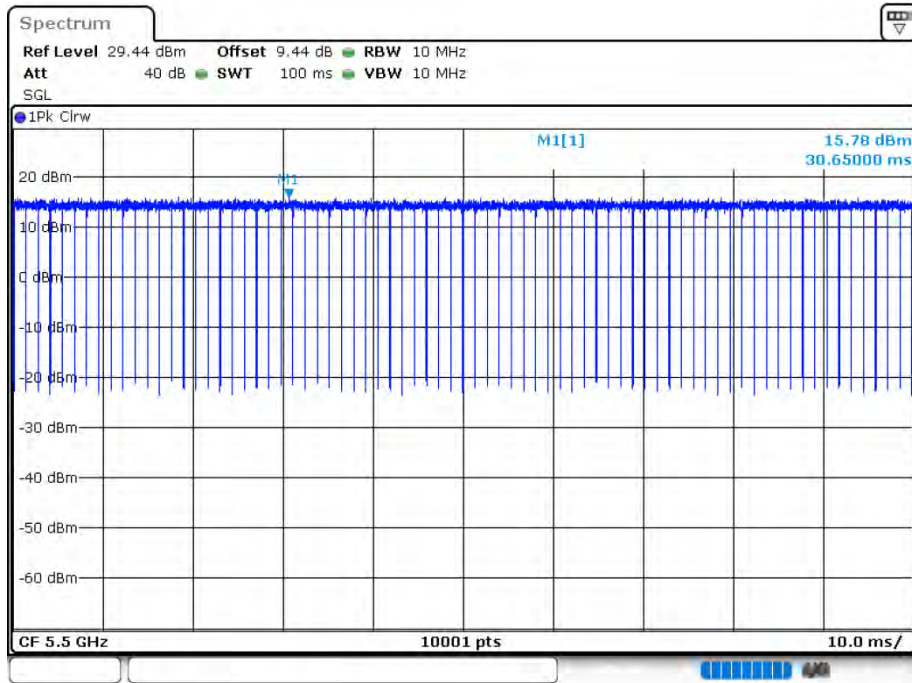

Duty Cycle NVNT 802.11n(HT20) 5500MHz Ant 1

Date: 12.AUG.2020 15:29:45