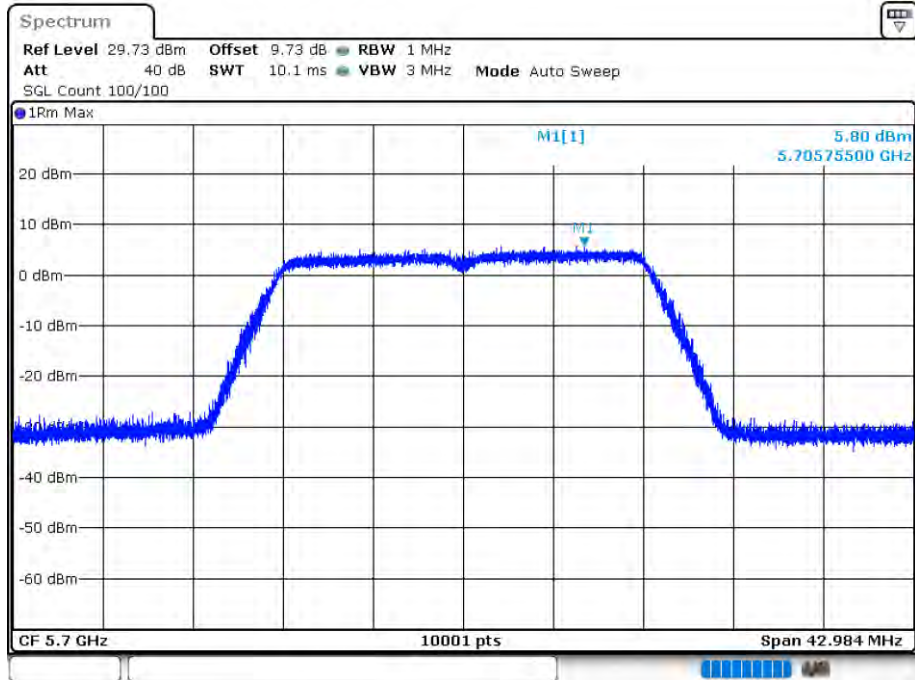

### PSD NVNT 802.11ac20 5500MHz Ant 2

Date: 12.AUG.2020 16:04:04

PSD NVNT 802.11ac20 5600MHz Ant 2

Date: 12.AUG.2020 16:05:21

PSD NVNT 802.11ac20 5700MHz Ant 2

Date: 12.AUG.2020 16:06:24