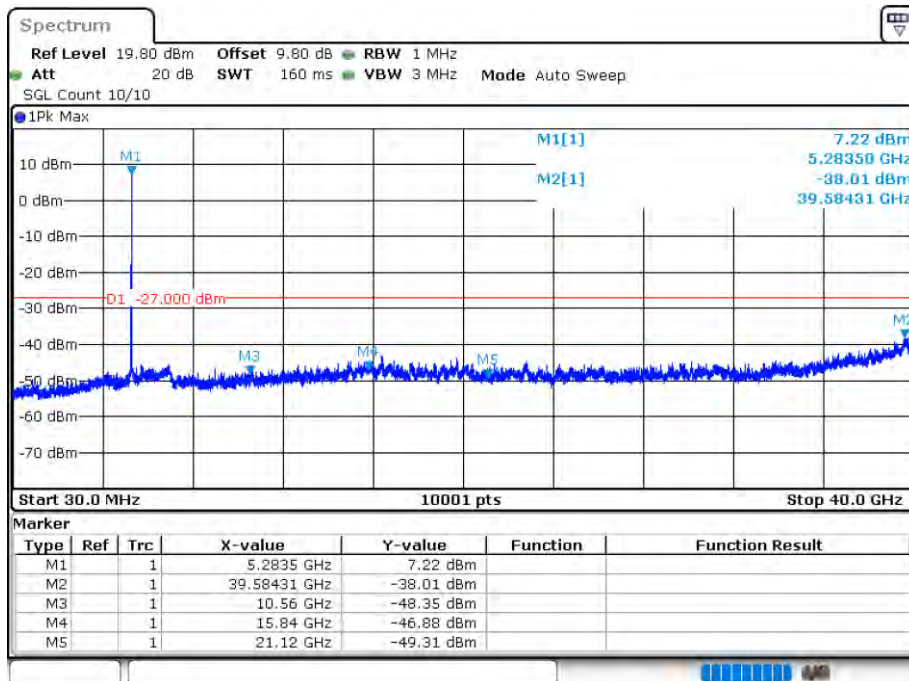

Tx. Spurious NVNT 802.11n(HT20) 5260MHz Ant 1 Emission

Date: 12.AUG.2020 17:32:48

Tx. Spurious NVNT 802.11n(HT20) 5280MHz Ant 1 Emission

Date: 12.AUG.2020 17:36:23

Tx. Spurious NVNT 802.11n(HT20) 5320MHz Ant 1 Emission