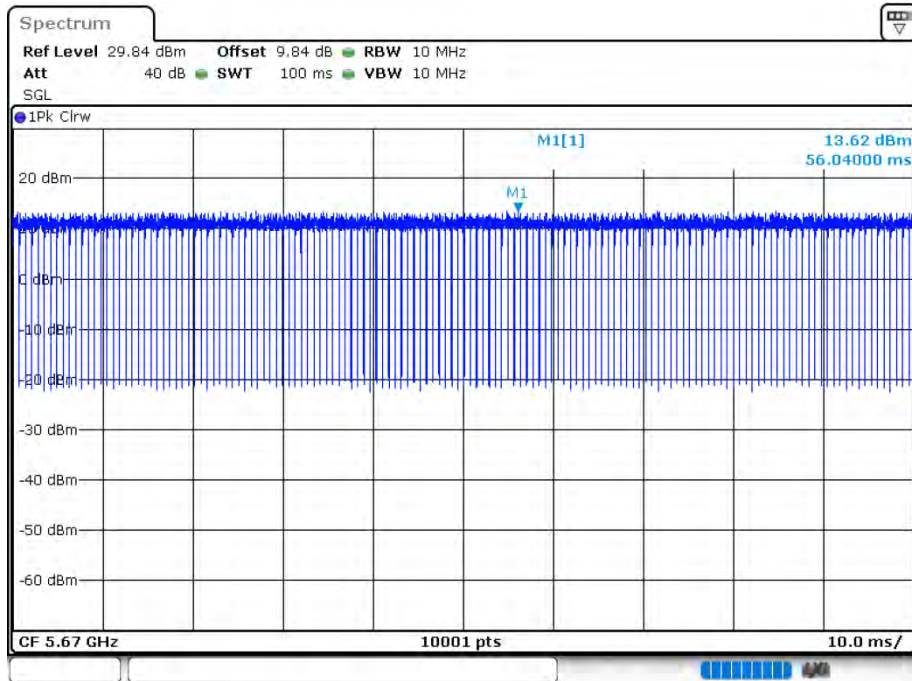

Duty Cycle NVNT 802.11ac40 5670MHz Ant 1

Date: 12.AUG.2020 15:46:47