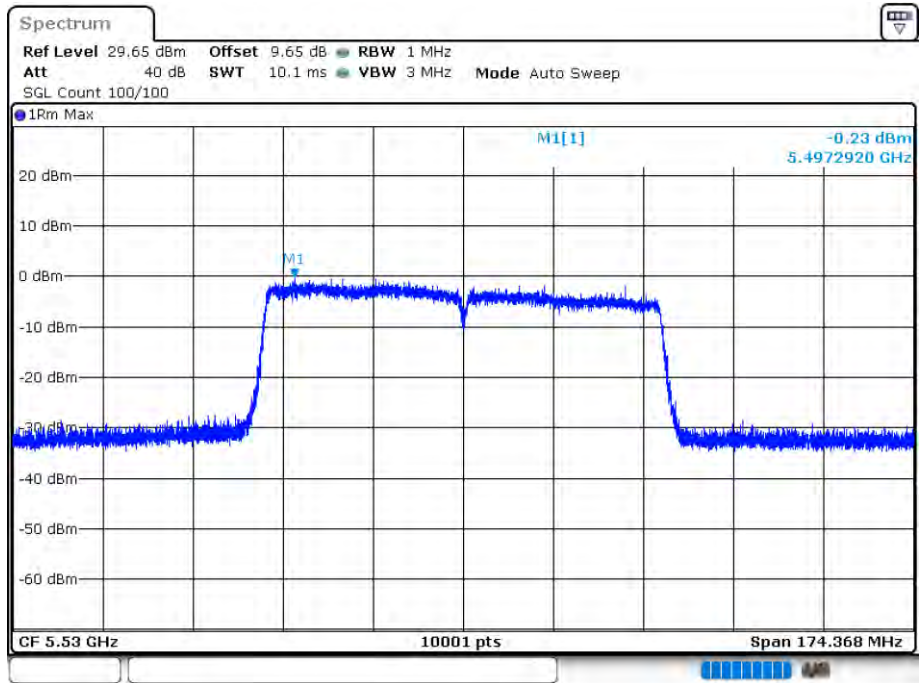

PSD NVNT 802.11ac80 5530MHz Ant 2

Date: 12.AUG.2020 16:19:18