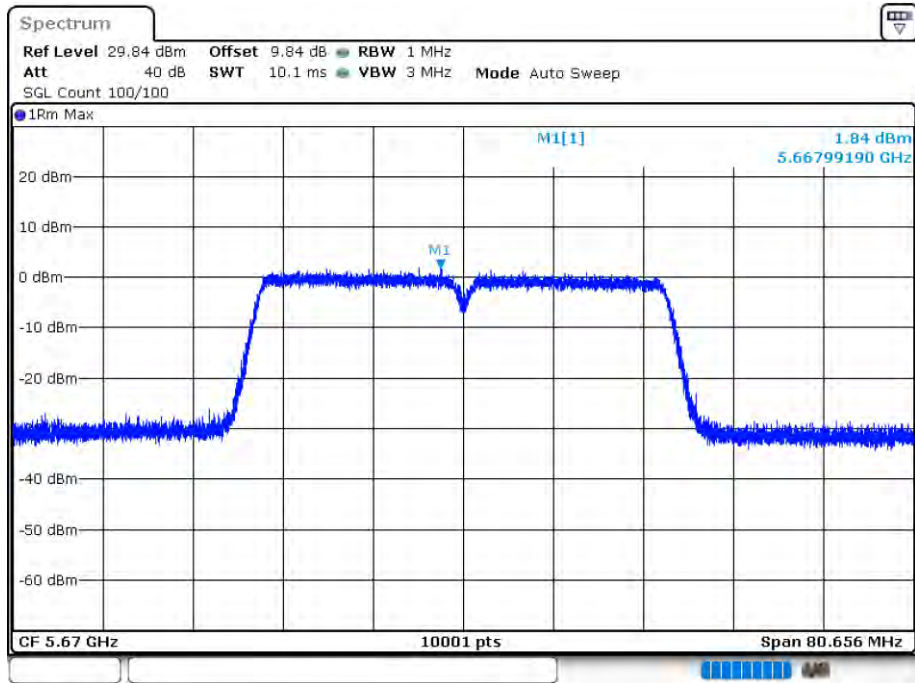

PSD NVNT 802.11ac40 5670MHz Ant 1

Date: 12.AUG.2020 15:47:21