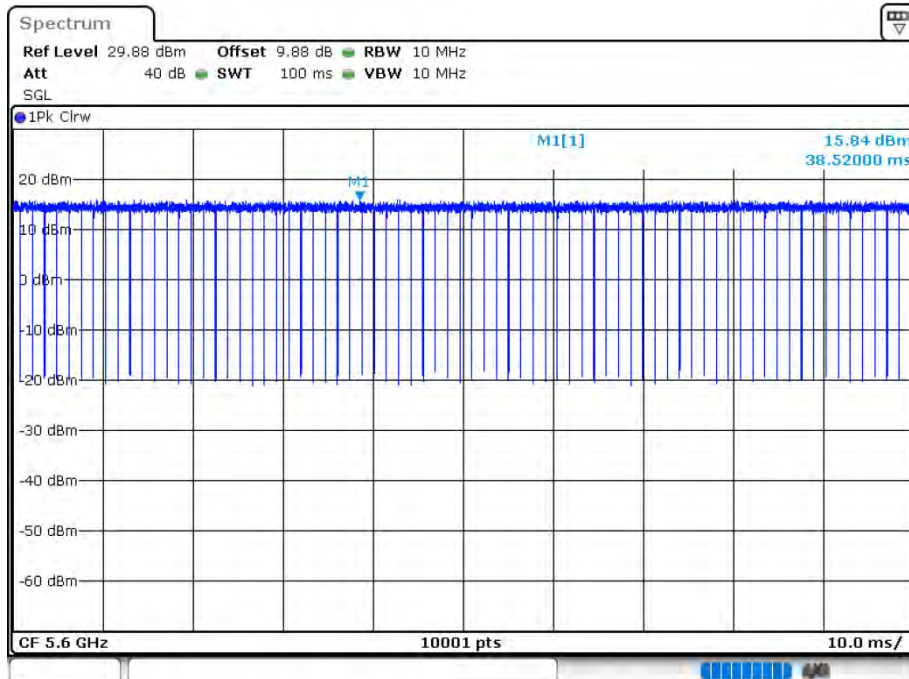

### Duty Cycle NVNT 802.11a 5700MHz Ant 2

Date: 12.AUG.2020 15:58:35

Duty Cycle NVNT 802.11ac20 5500MHz Ant 1

Date: 12.AUG.2020 15:33:03

Duty Cycle NVNT 802.11ac20 5600MHz Ant 1

Date: 12.AUG.2020 15:34:11