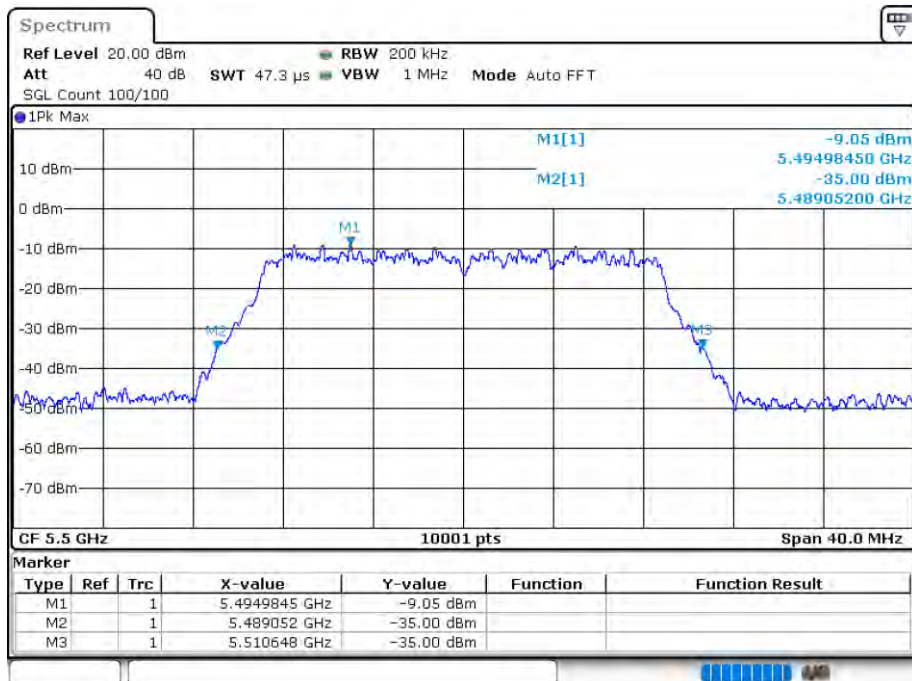

-26 dB BW NVNT 802.11n(HT20) 5500MHz Ant 2

Date: 12.AUG.2020 16:00:07