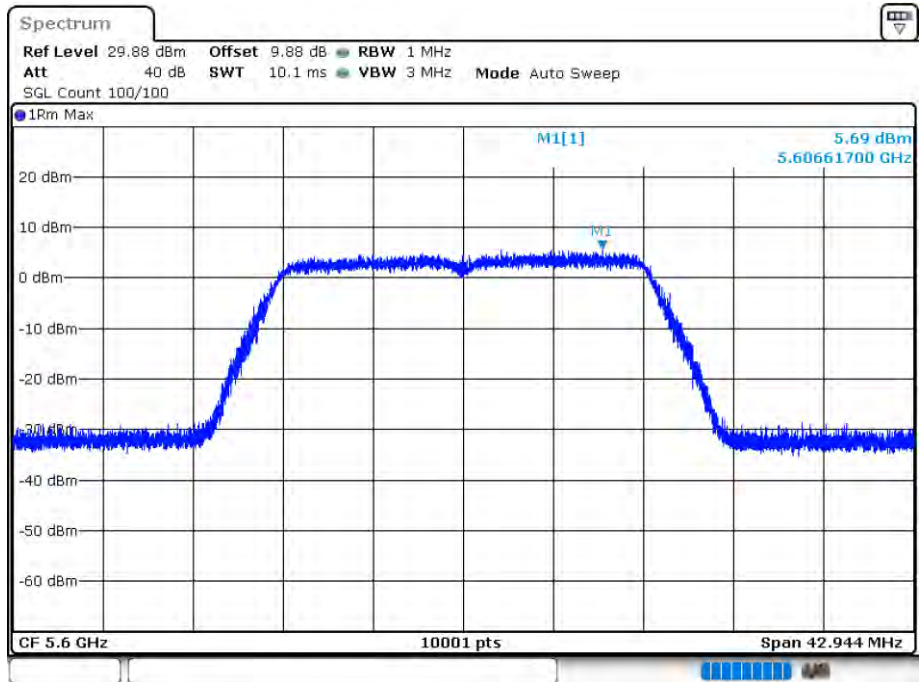

PSD NVNT 802.11a 5600MHz Ant 2

Date: 12.AUG.2020 15:57:35

PSD NVNT 802.11a 5700MHz Ant 2

Date: 12.AUG.2020 15:58:56

PSD NVNT 802.11ac20 5500MHz Ant 1

Date: 12.AUG.2020 15:33:32

PSD NVNT 802.11ac20 5600MHz Ant 1