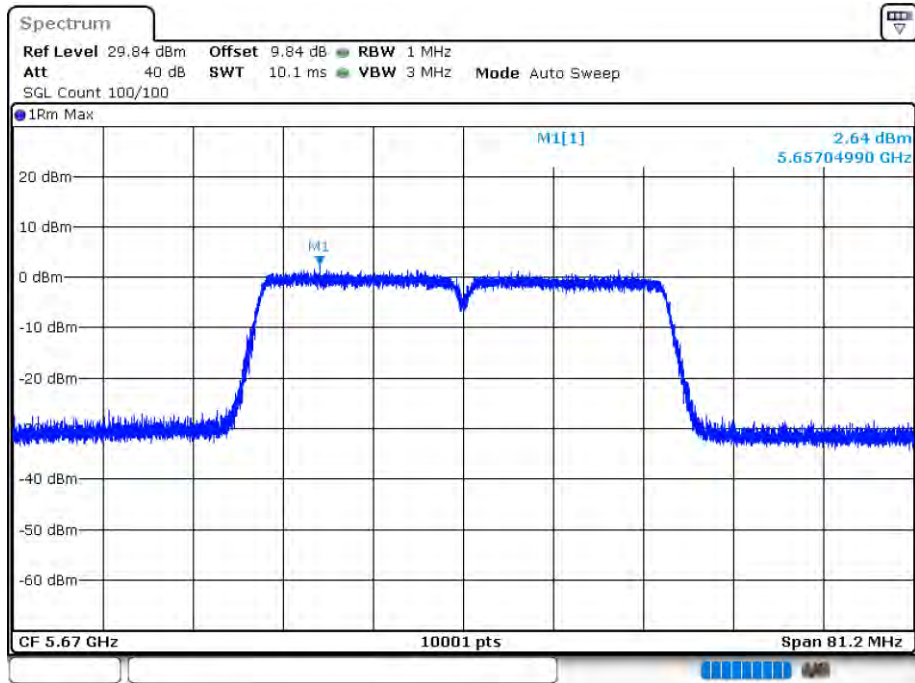

PSD NVNT 802.11n(HT40) 5670MHz Ant 1

Date: 12.AUG.2020 15:39:39