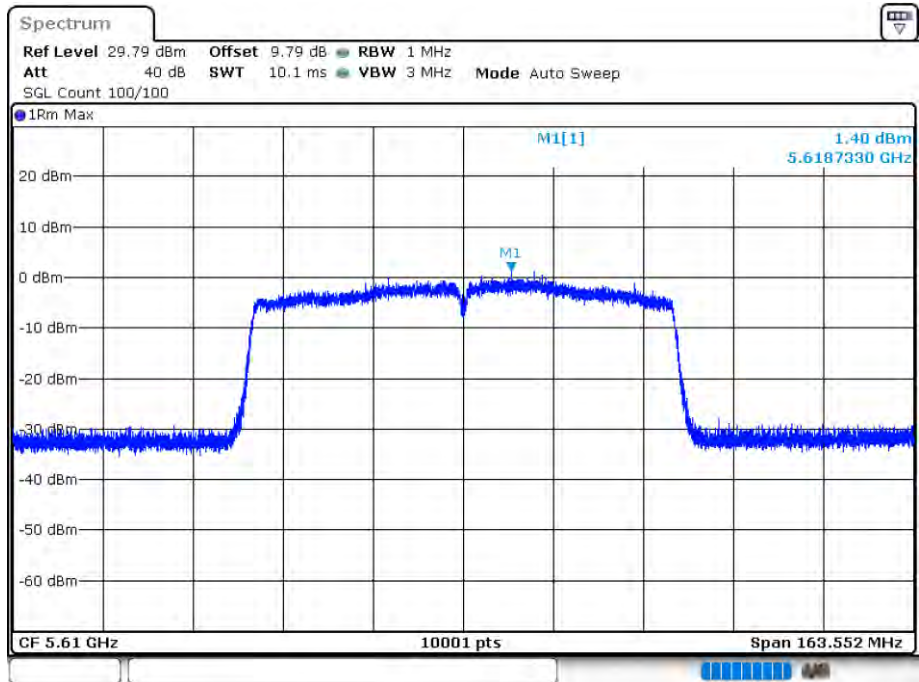

PSD NVNT 802.11ac80 5610MHz Ant 2

Date: 12.AUG.2020 16:21:56