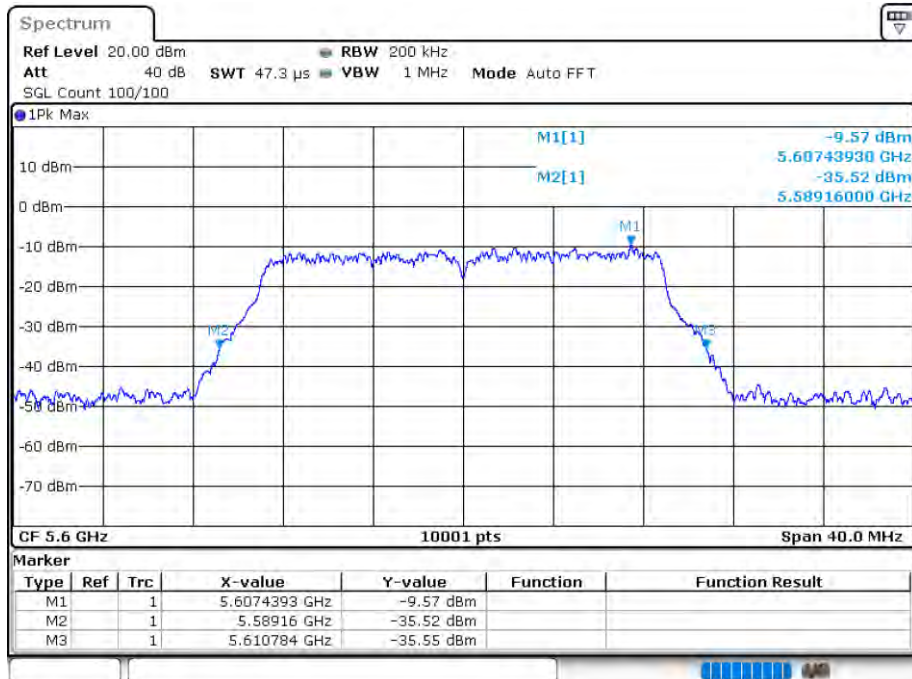

-26 dB BW NVNT 802.11ac20 5600MHz Ant 2

Date: 12.AUG.2020 16:05:13