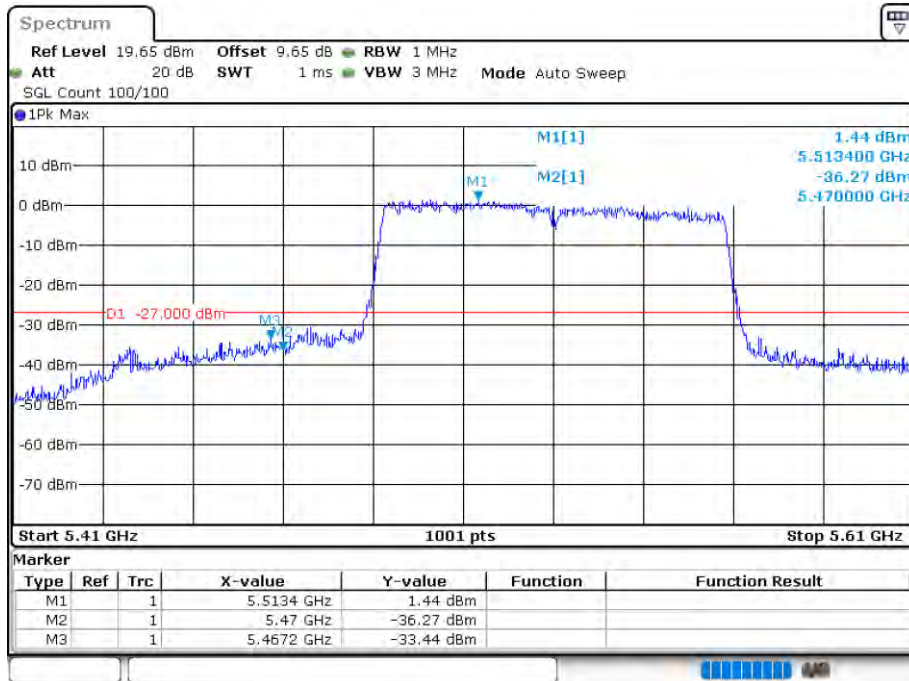

Band Edge NVNT 802.11ac40 5510MHz Low Ant 2

Date: 12.AUG.2020 16:12:34

Band Edge NVNT 802.11ac40 5670MHz High Ant 2

Date: 12.AUG.2020 16:16:20

Band Edge NVNT 802.11ac80 5530MHz Low Ant 1

Date: 12.AUG.2020 15:49:50