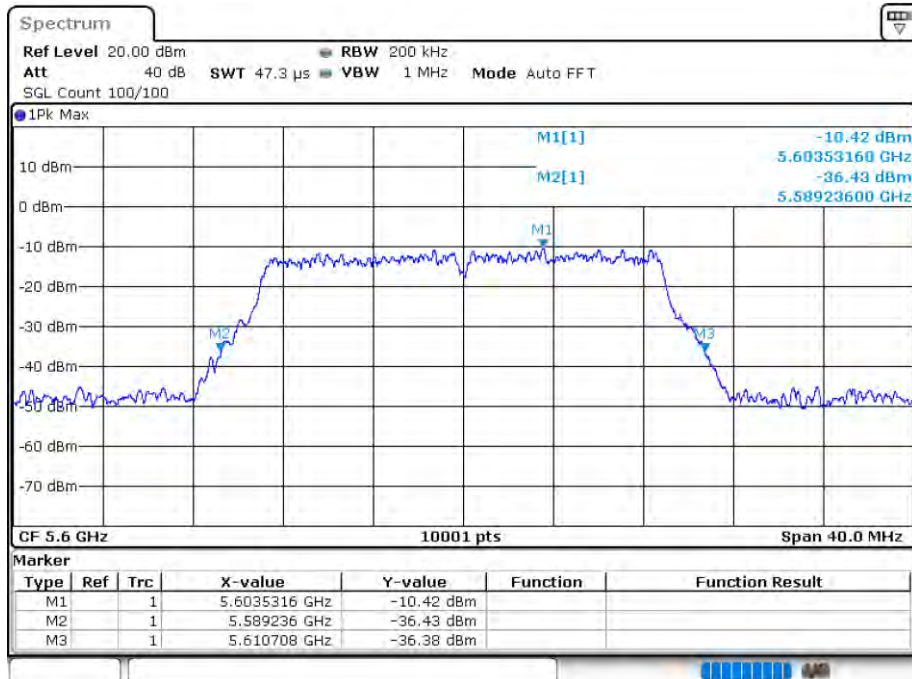

-26 dB BW NVNT 802.11ac20 5600MHz Ant 1

Date: 12.AUG.2020 15:34:29