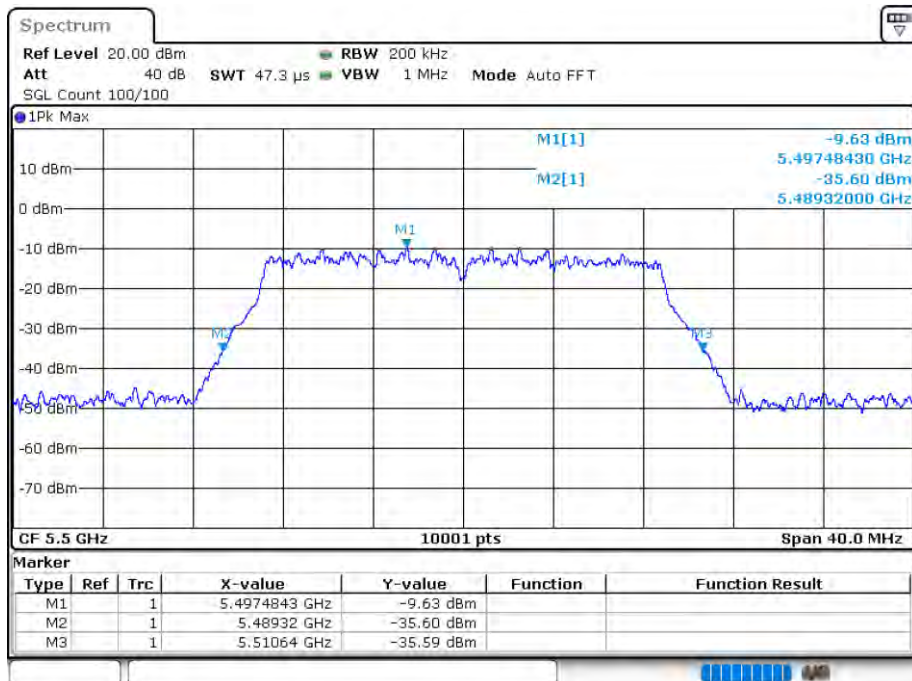

-26 dB BW NVNT 802.11ac20 5500MHz Ant 1

Date: 12.AUG.2020 15:33:23