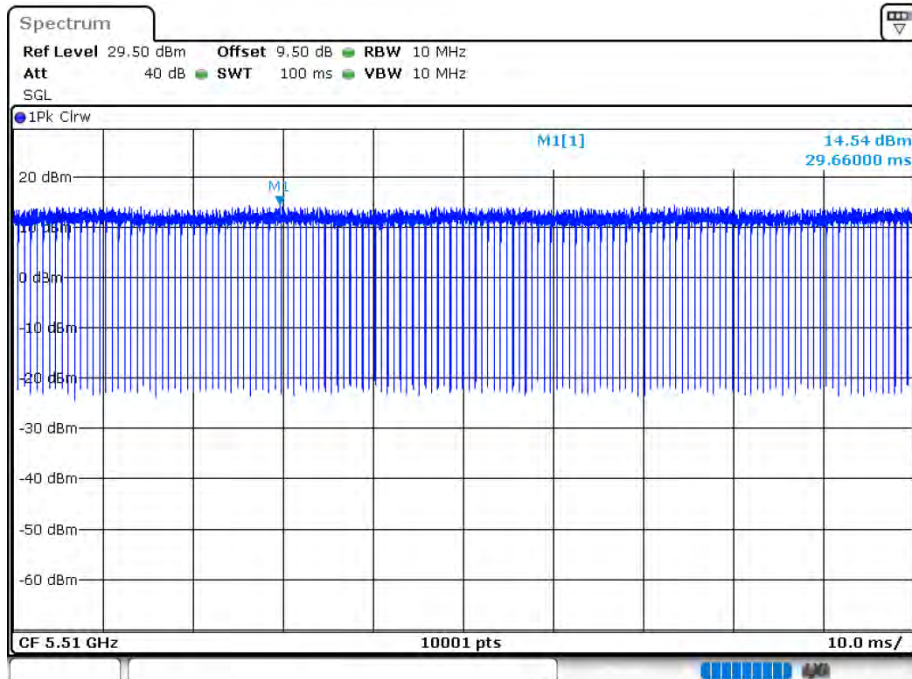

Duty Cycle NVNT 802.11ac40 5510MHz Ant 2

Date: 12.AUG.2020 16:11:55