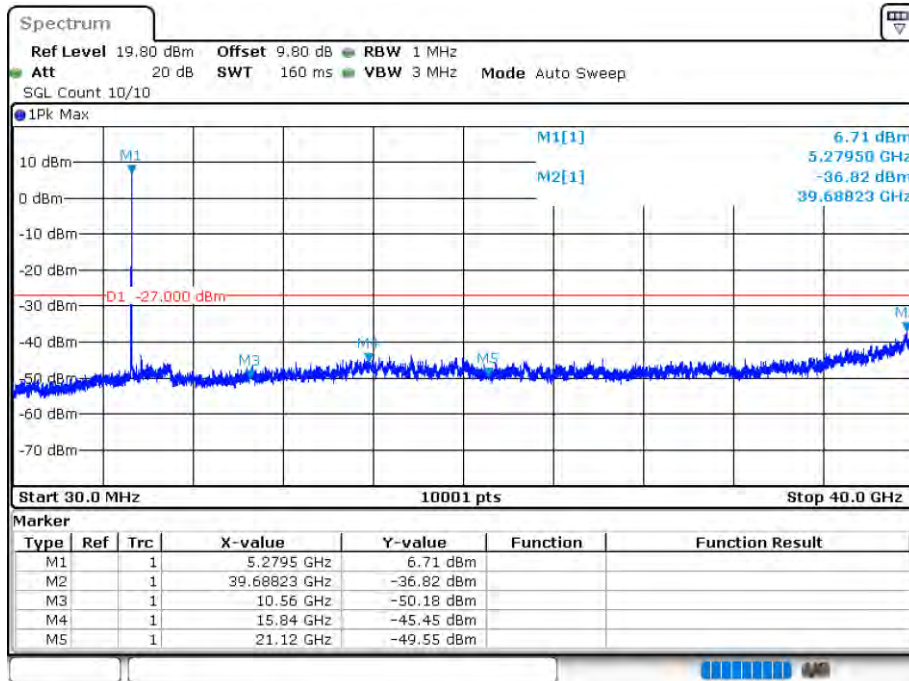

Tx. Spurious NVNT 802.11n(HT20) 5280MHz Ant 2 Emission

Date: 12.AUG.2020 15:03:27