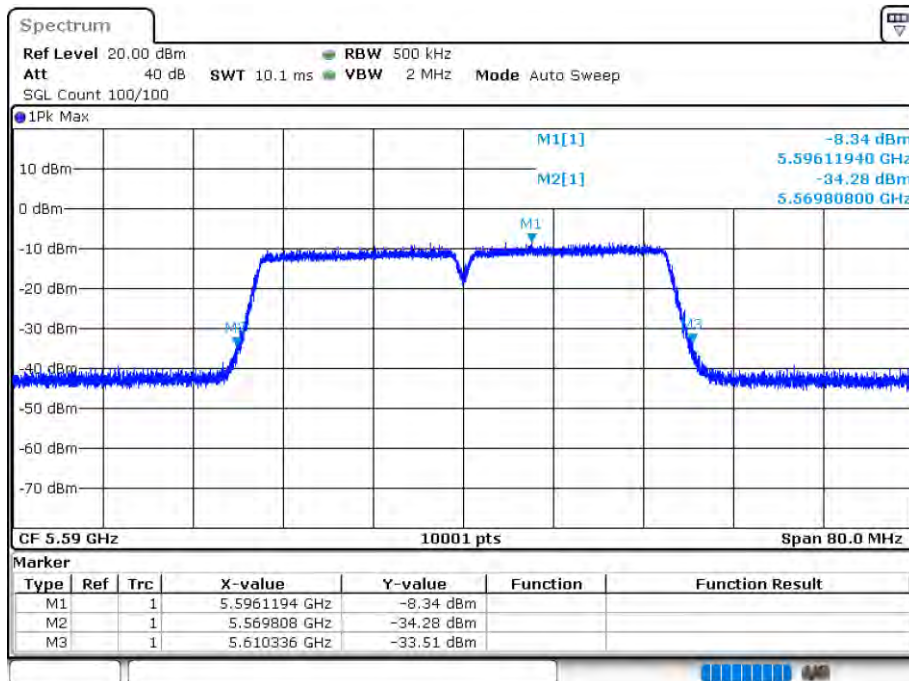

-26 dB BW NVNT 802.11n(HT40) 5590MHz Ant 1

Date: 12.AUG.2020 15:41:27