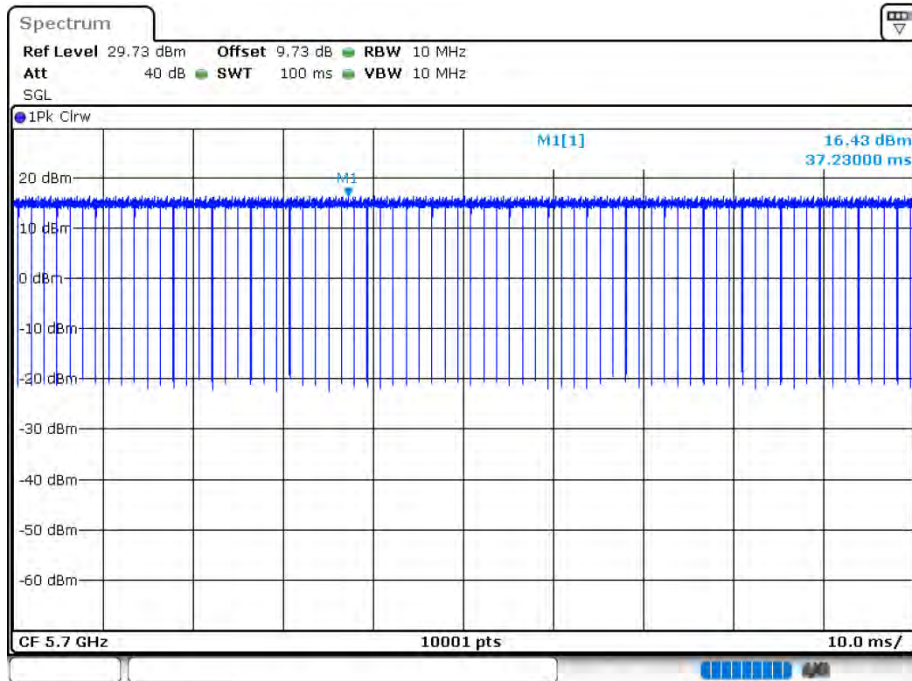

Duty Cycle NVNT 802.11a 5700MHz Ant 1

Date: 12.AUG.2020 15:28:22