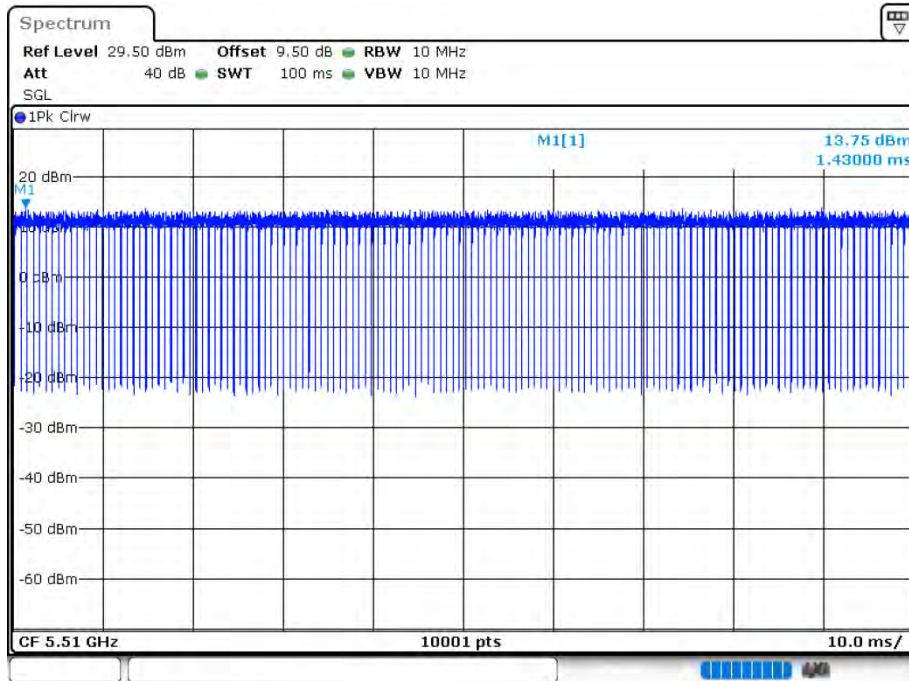

Duty Cycle NVNT 802.11ac40 5510MHz Ant 1

Date: 12.AUG.2020 15:43:50