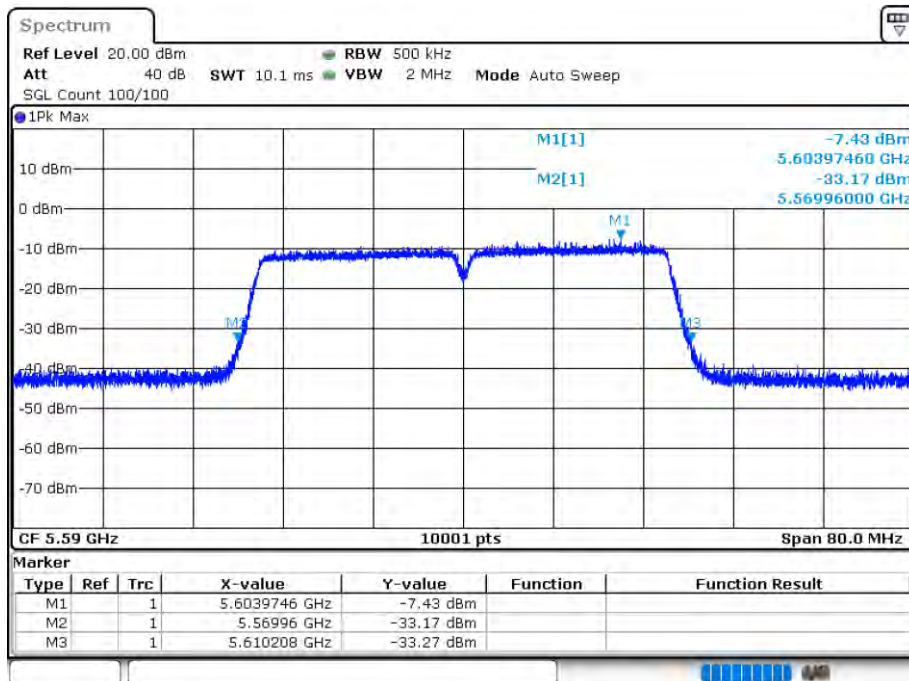

-26 dB BW NVNT 802.11n(HT40) 5590MHz Ant 2

Date: 12.AUG.2020 16:09:17