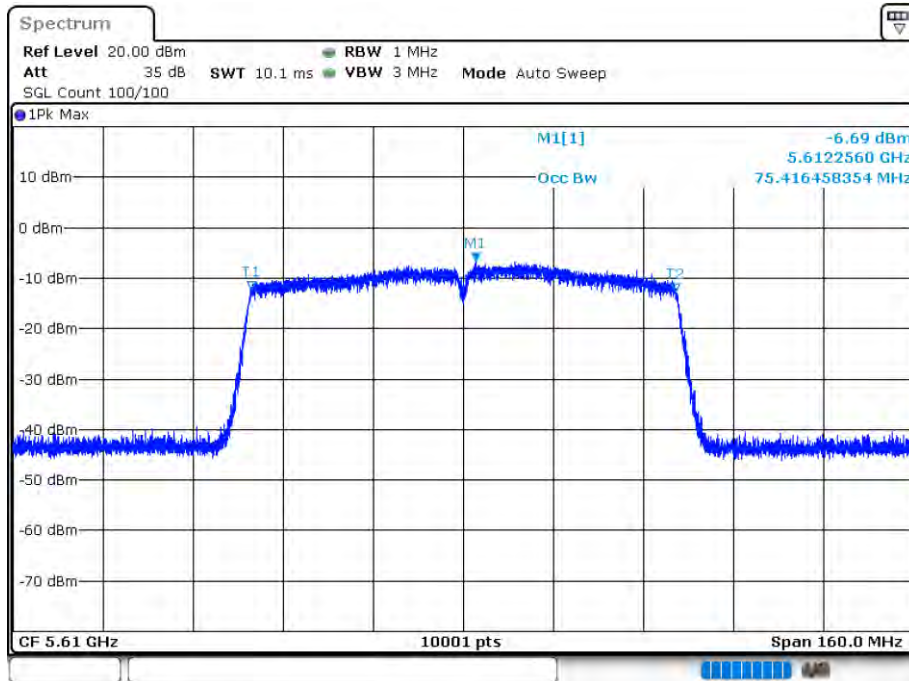

OBW NVNT 802.11ac80 5610MHz Ant 1

Date: 12.AUG.2020 15:52:01