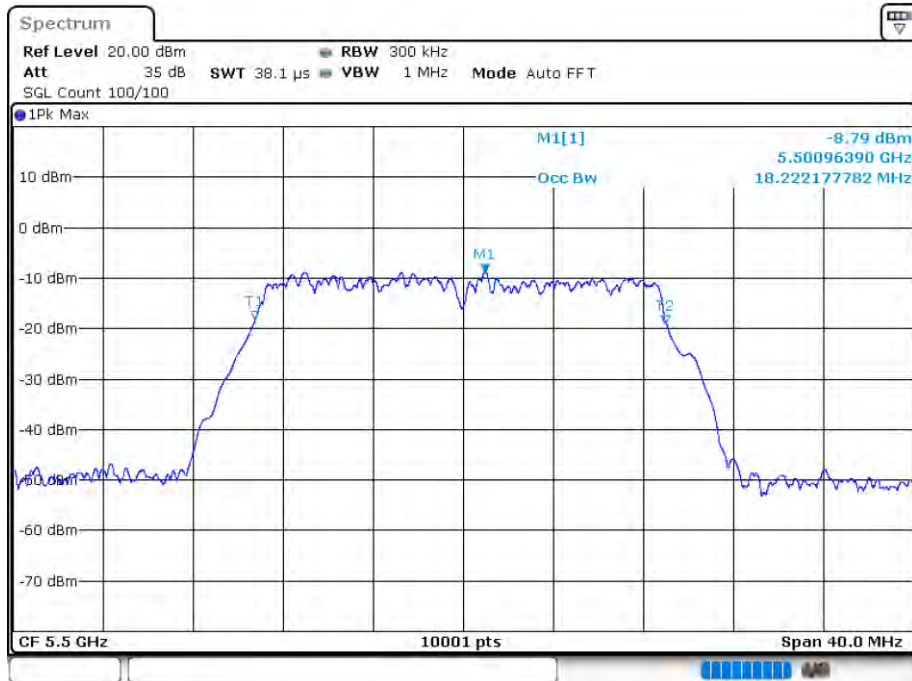

OBW NVNT 802.11ac20 5500MHz Ant 1

Date: 12.AUG.2020 15:33:21