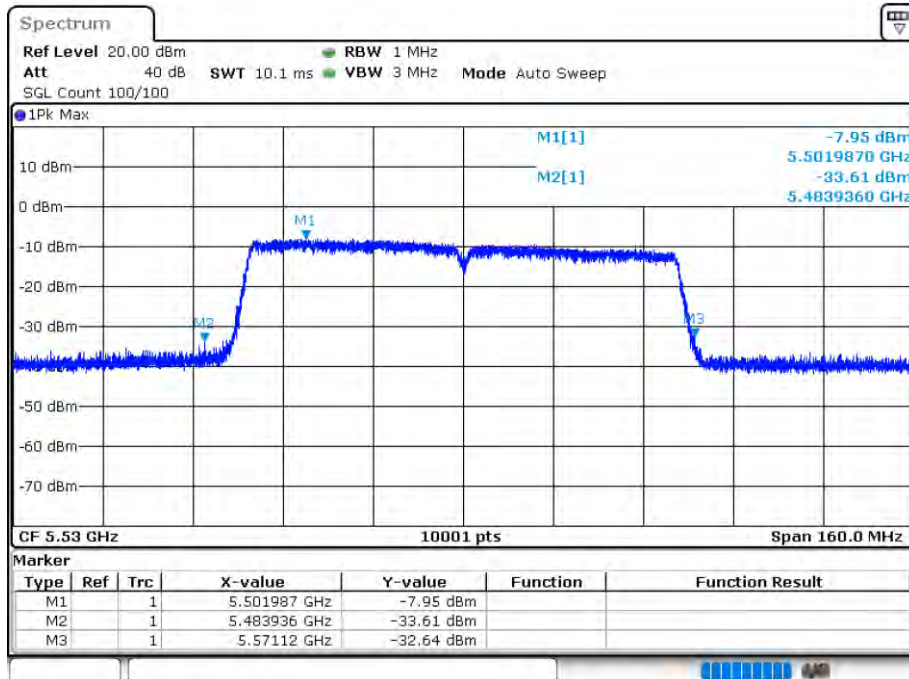

### -26 dB BW NVNT 802.11ac80 5610MHz Ant 1

Date: 12.AUG.2020 15:52:04

OBW NVNT 802.11ac80 5530MHz Ant 2

Date: 12.AUG.2020 16:19:05

-26 dB BW NVNT 802.11ac80 5530MHz Ant 2

Date: 12.AUG.2020 16:19:08

OBW NVNT 802.11ac80 5610MHz Ant 2