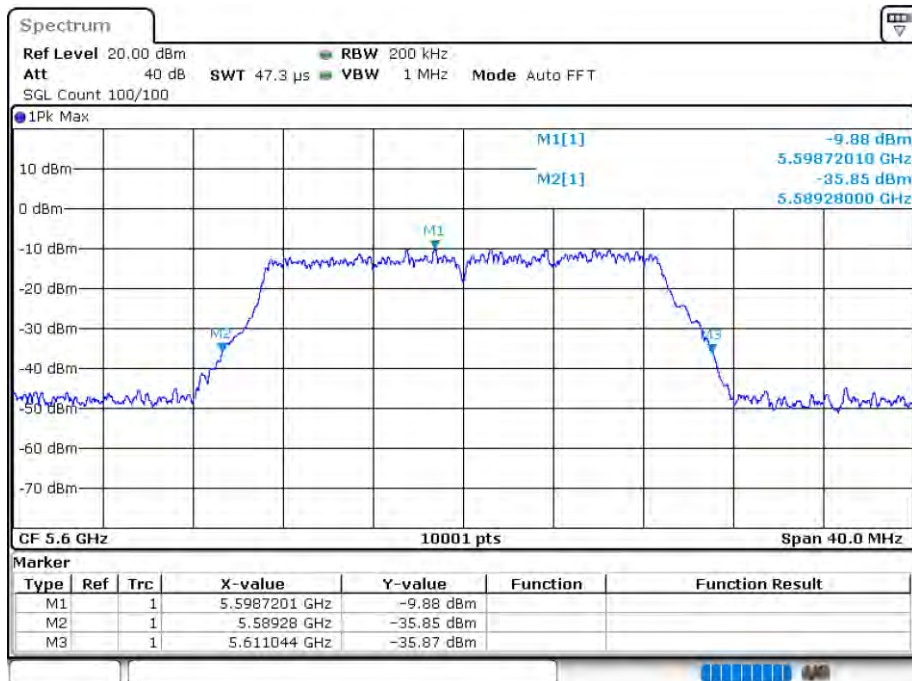

-26 dB BW NVNT 802.11n(HT20) 5600MHz Ant 1

Date: 12.AUG.2020 15:31:01