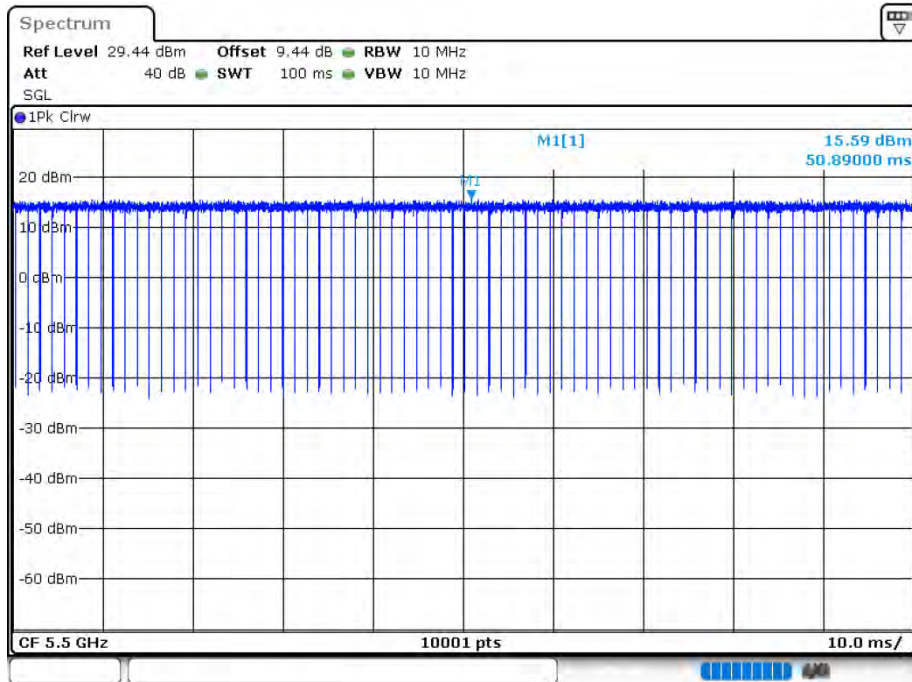

### Duty Cycle NVNT 802.11n(HT20) 5600MHz Ant 1

Date: 12.AUG.2020 15:30:44

Duty Cycle NVNT 802.11n(HT20) 5700MHz Ant 1

Date: 12.AUG.2020 15:31:44

Duty Cycle NVNT 802.11n(HT20) 5500MHz Ant 2

Date: 12.AUG.2020 15:59:51