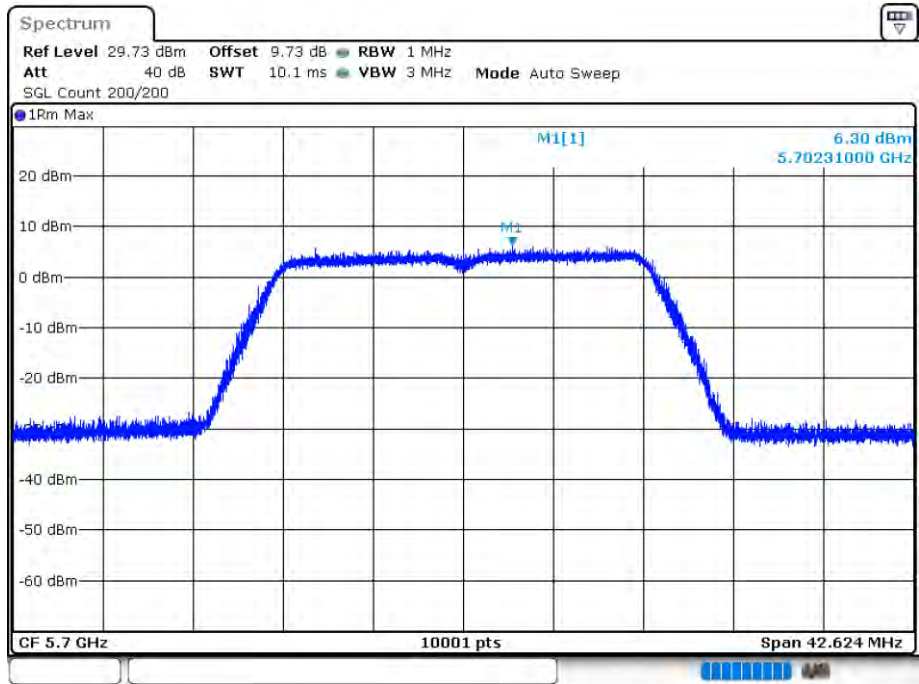

Date: 12.AUG.2020 15:32:11

PSD NVNT 802.11n(HT20) 5500MHz Ant 2

Date: 12.AUG.2020 16:00:15

PSD NVNT 802.11n(HT20) 5600MHz Ant 2

Date: 12.AUG.2020 16:01:37

PSD NVNT 802.11n(HT20) 5700MHz Ant 2

Date: 12.AUG.2020 16:02:43