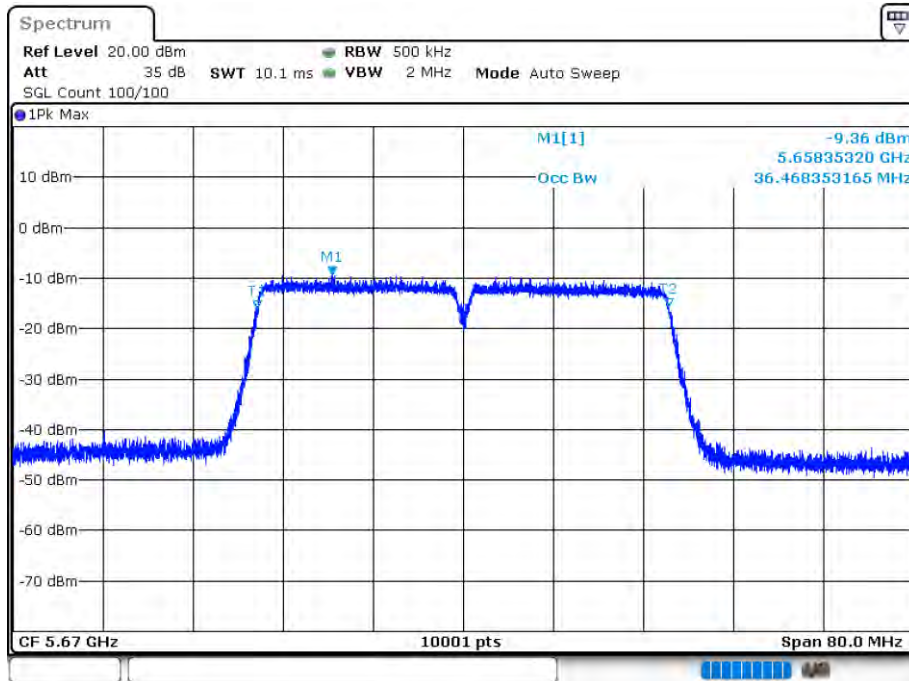

OBW NVNT 802.11ac40 5590MHz Ant 2

Date: 12.AUG.2020 16:13:46

-26 dB BW NVNT 802.11ac40 5590MHz Ant 2

Date: 12.AUG.2020 16:13:49

OBW NVNT 802.11ac40 5670MHz Ant 2

Date: 12.AUG.2020 16:15:59

-26 dB BW NVNT 802.11ac40 5670MHz Ant 2