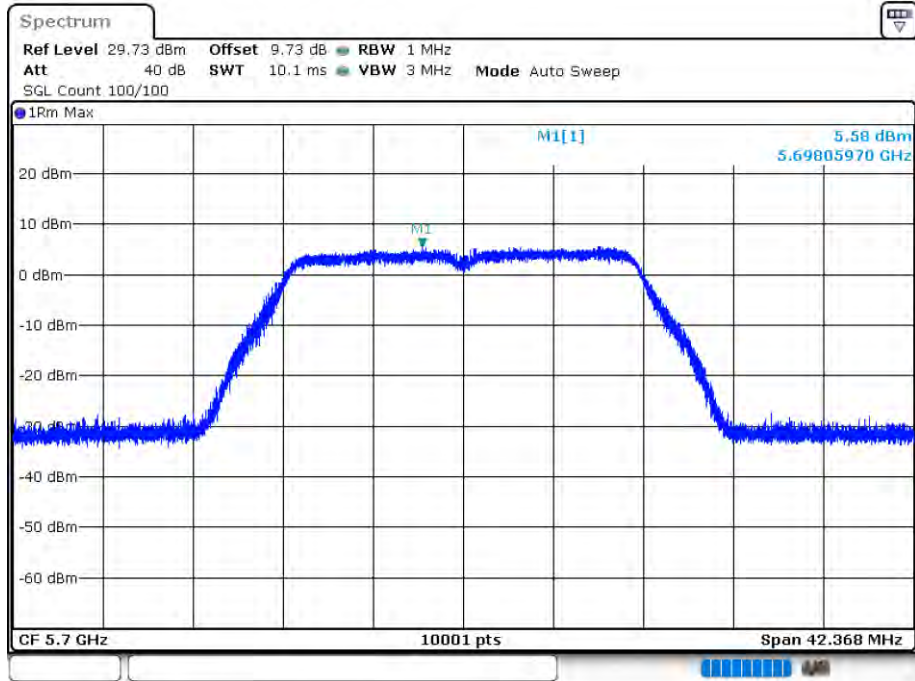

PSD NVNT 802.11a 5500MHz Ant 1

Date: 12.AUG.2020 15:26:31

PSD NVNT 802.11a 5600MHz Ant 1

Date: 12.AUG.2020 15:27:38

PSD NVNT 802.11a 5700MHz Ant 1

Date: 12.AUG.2020 15:28:36

PSD NVNT 802.11a 5500MHz Ant 2

Date: 12.AUG.2020 15:55:40