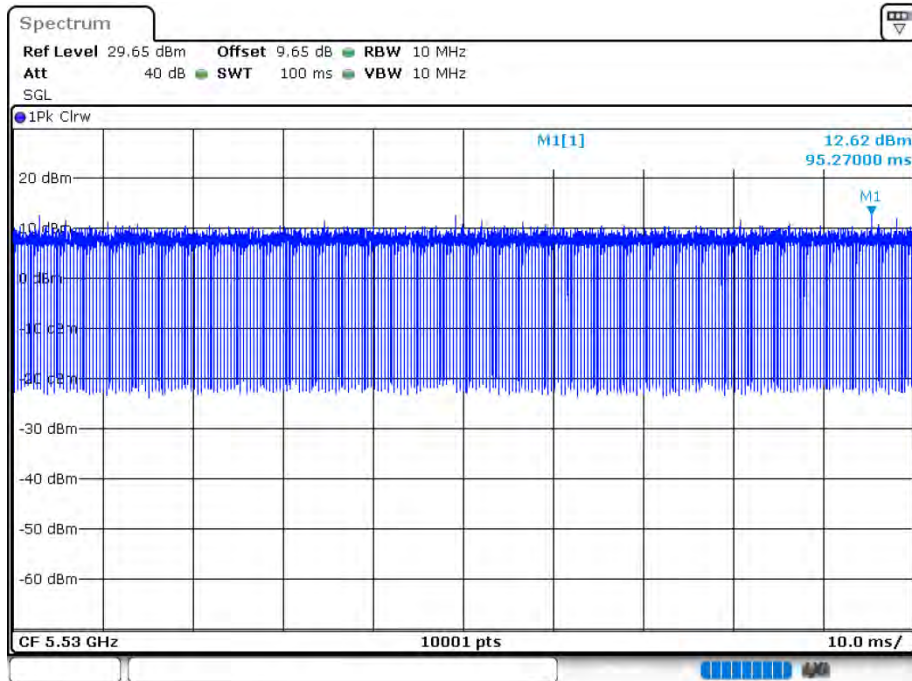

Duty Cycle NVNT 802.11ac80 5530MHz Ant 2

Date: 12.AUG.2020 16:18:39