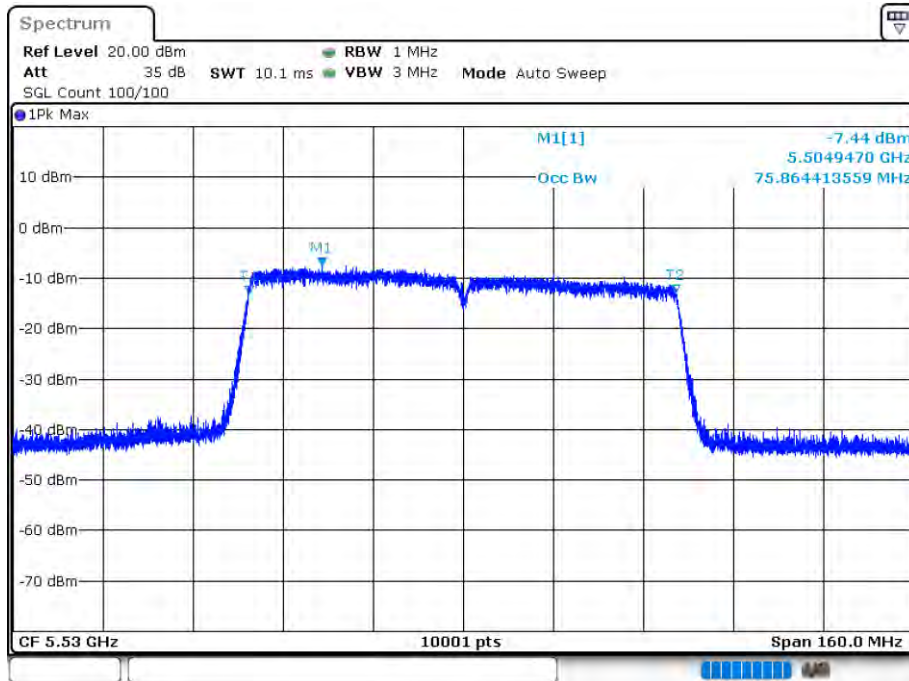

OBW NVNT 802.11ac80 5530MHz Ant 1

Date: 12.AUG.2020 15:49:24