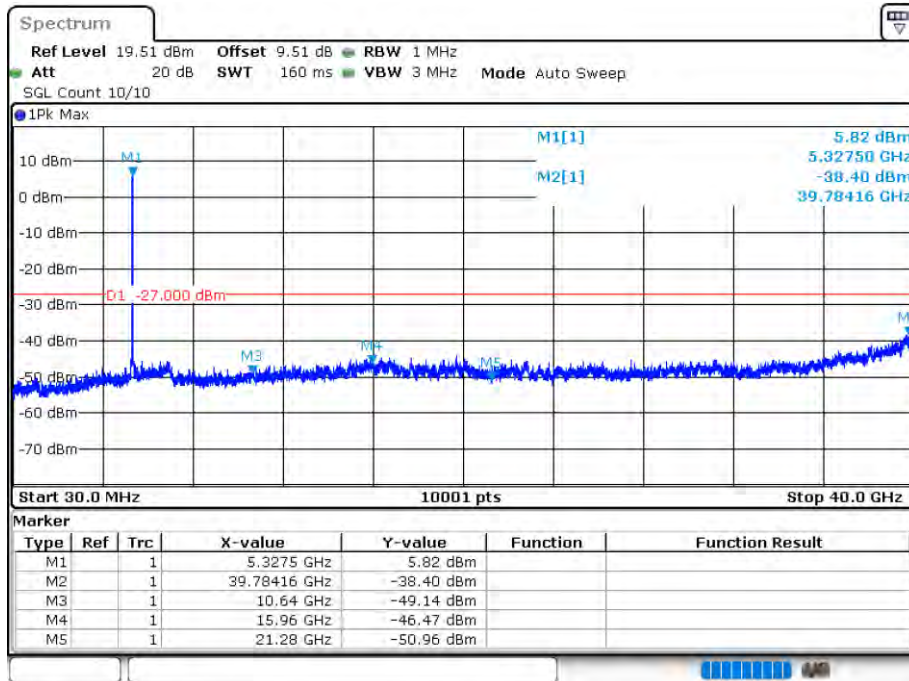

Tx. Spurious NVNT 802.11n(HT20) 5260MHz Ant 1 Emission

Date: 12.AUG.2020 17:32:48

Tx. Spurious NVNT 802.11n(HT20) 5280MHz Ant 1 Emission

Date: 12.AUG.2020 17:36:23

Tx. Spurious NVNT 802.11n(HT20) 5320MHz Ant 1 Emission