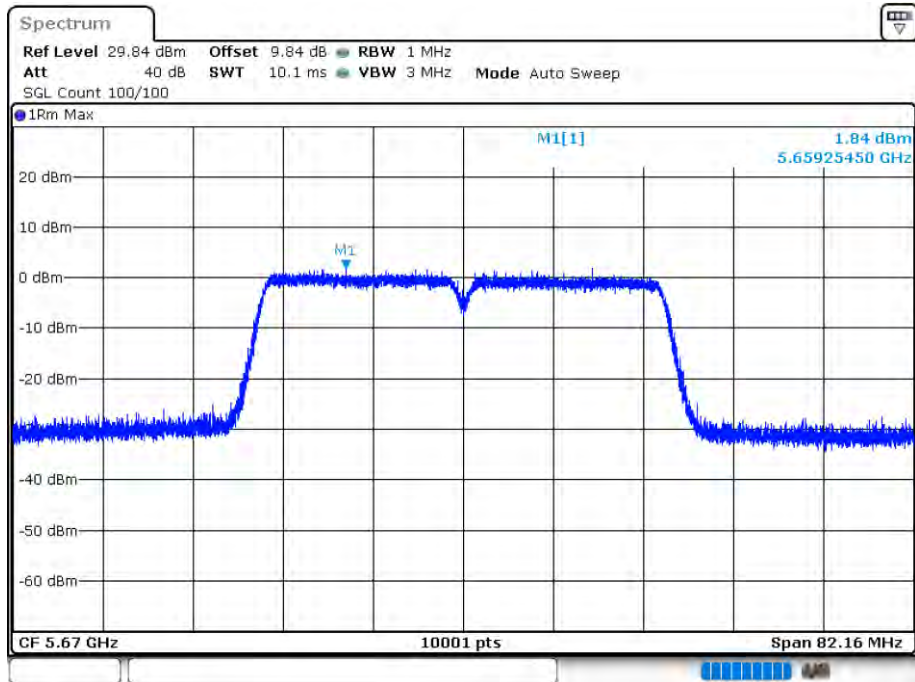

PSD NVNT 802.11n(HT40) 5670MHz Ant 2

Date: 12.AUG.2020 16:10:44