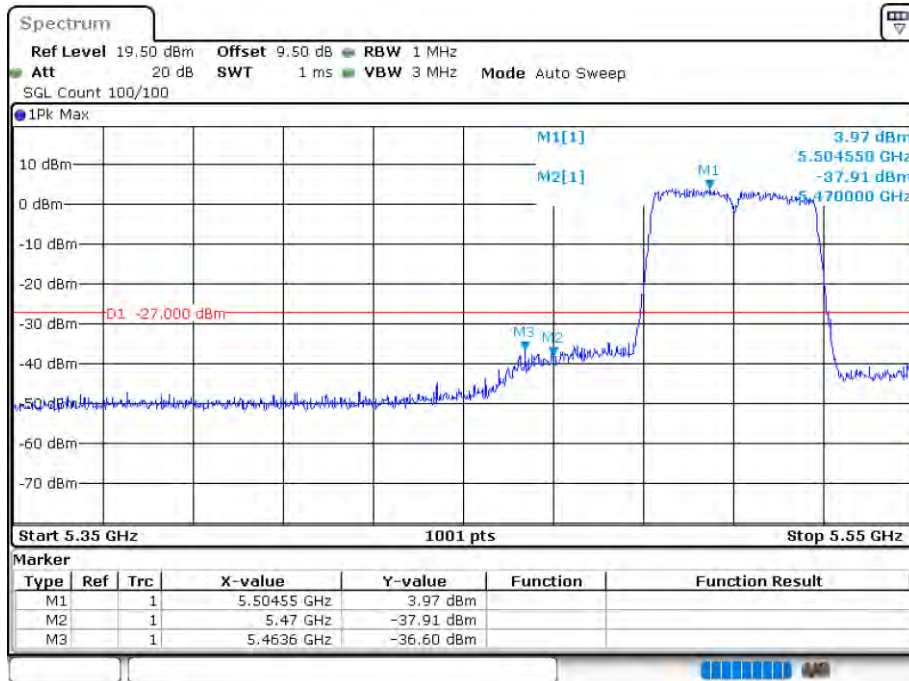

Band Edge NVNT 802.11ac40 5510MHz Low Ant 1

Date: 12.AUG.2020 15:44:30