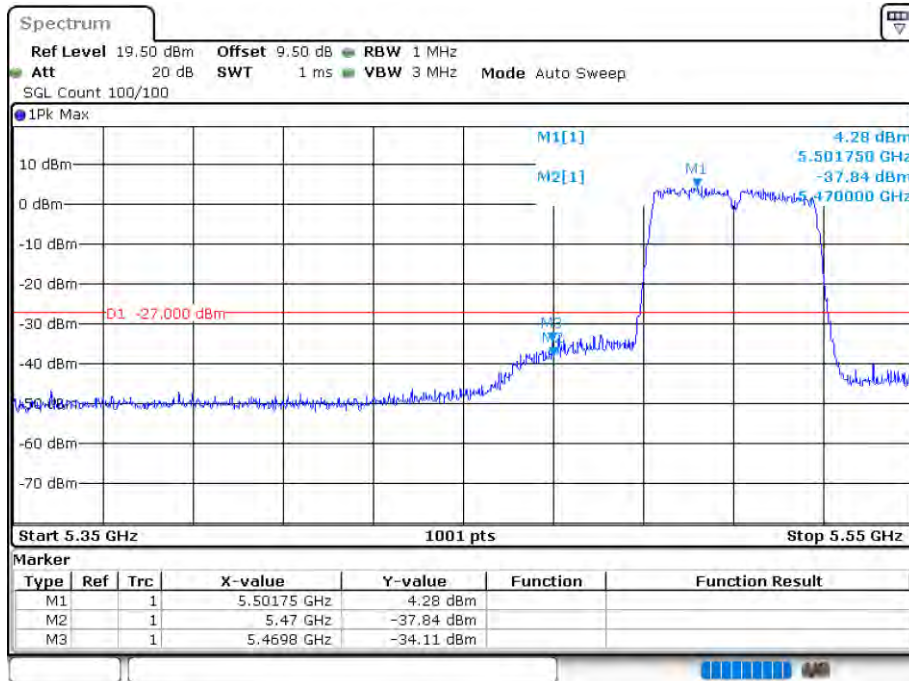

Band Edge NVNT 802.11ac40 5510MHz Low Ant 2

Date: 12.AUG.2020 16:12:34