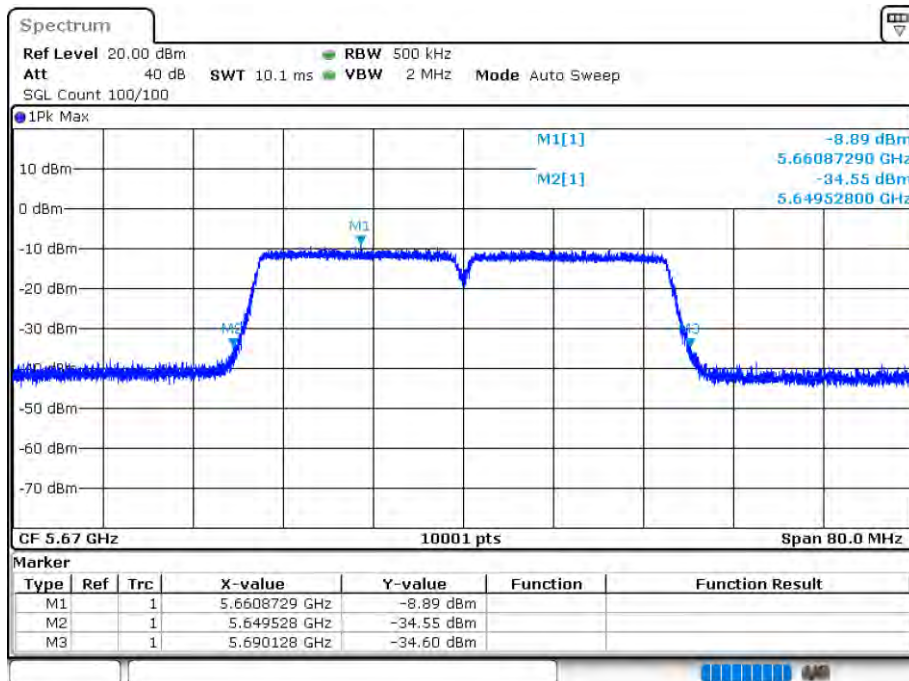

-26 dB BW NVNT 802.11n(HT40) 5670MHz Ant 1

Date: 12.AUG.2020 15:39:31