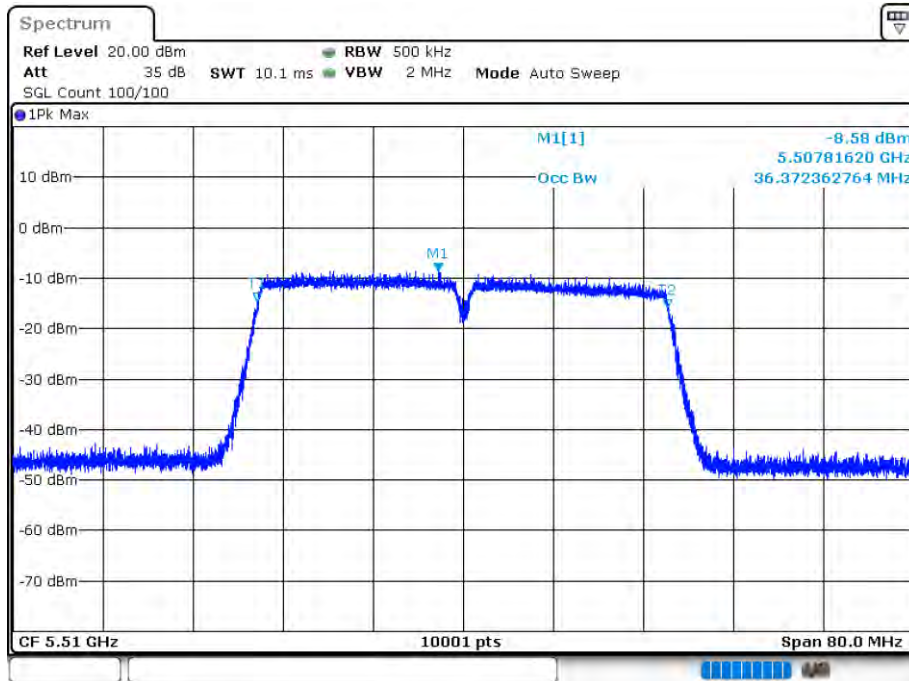

OBW NVNT 802.11n(HT20) 5700MHz Ant 2

Date: 12.AUG.2020 16:02:33

-26 dB BW NVNT 802.11n(HT20) 5700MHz Ant 2

Date: 12.AUG.2020 16:02:35

OBW NVNT 802.11n(HT40) 5510MHz Ant 1

Date: 12.AUG.2020 15:42:36

-26 dB BW NVNT 802.11n(HT40) 5510MHz Ant 1