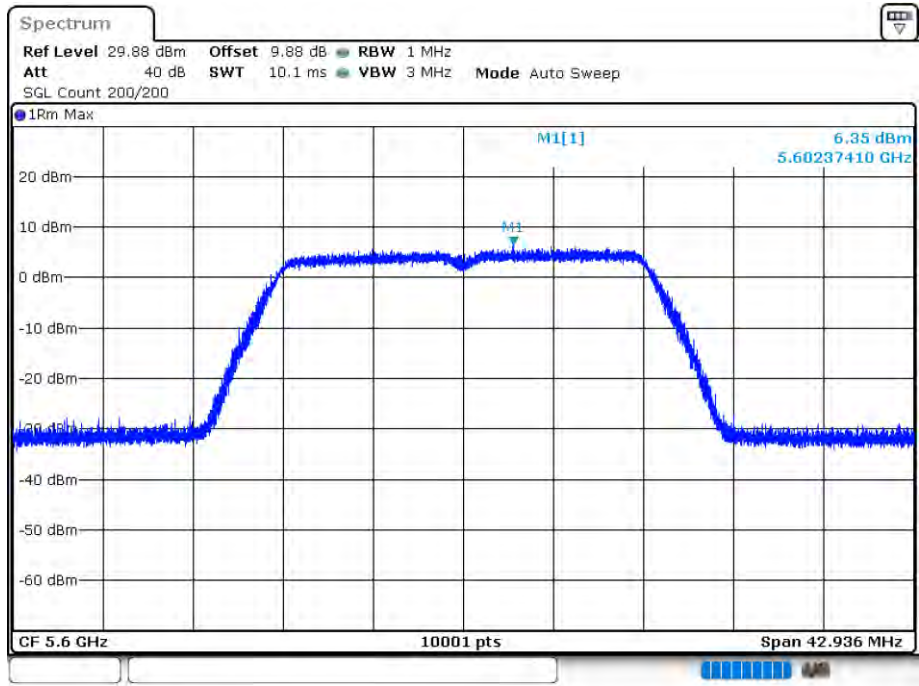

PSD NVNT 802.11n(HT20) 5600MHz Ant 2

Date: 12.AUG.2020 16:01:37