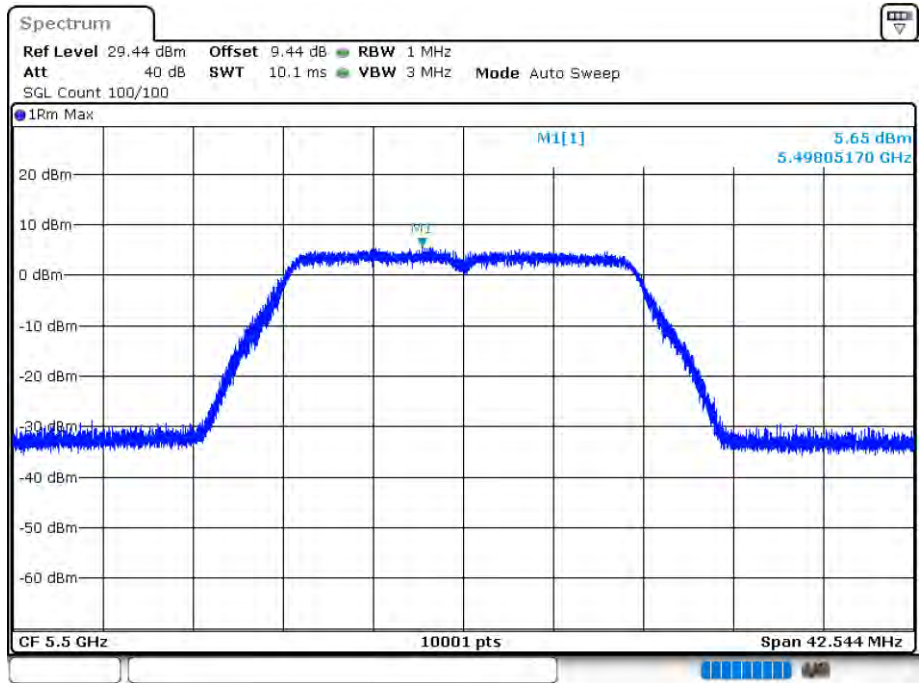

PSD NVNT 802.11a 5500MHz Ant 1

Date: 12.AUG.2020 15:26:31