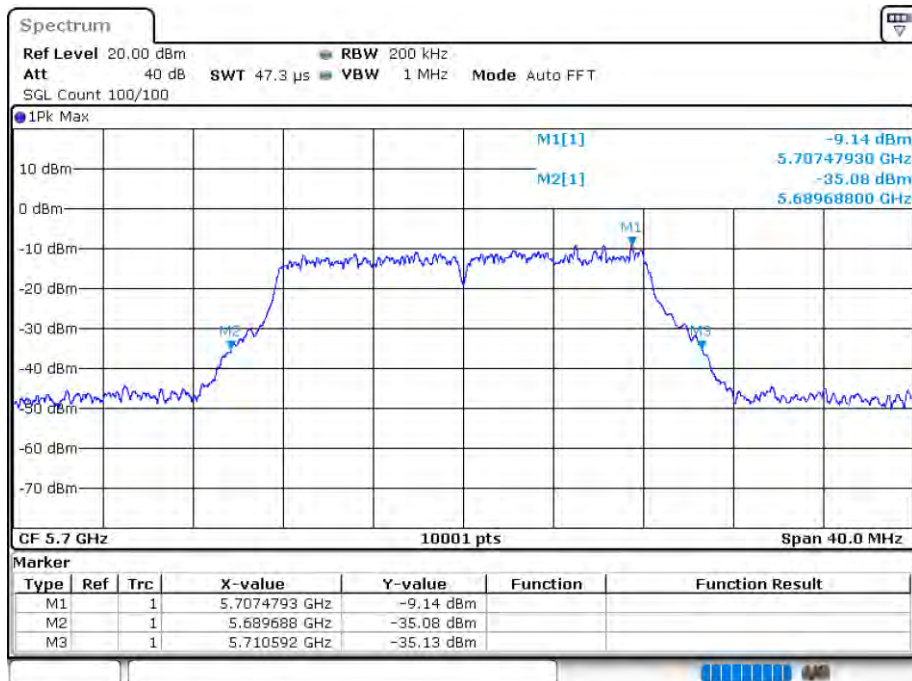

-26 dB BW NVNT 802.11a 5700MHz Ant 2

Date: 12.AUG.2020 15:58:51