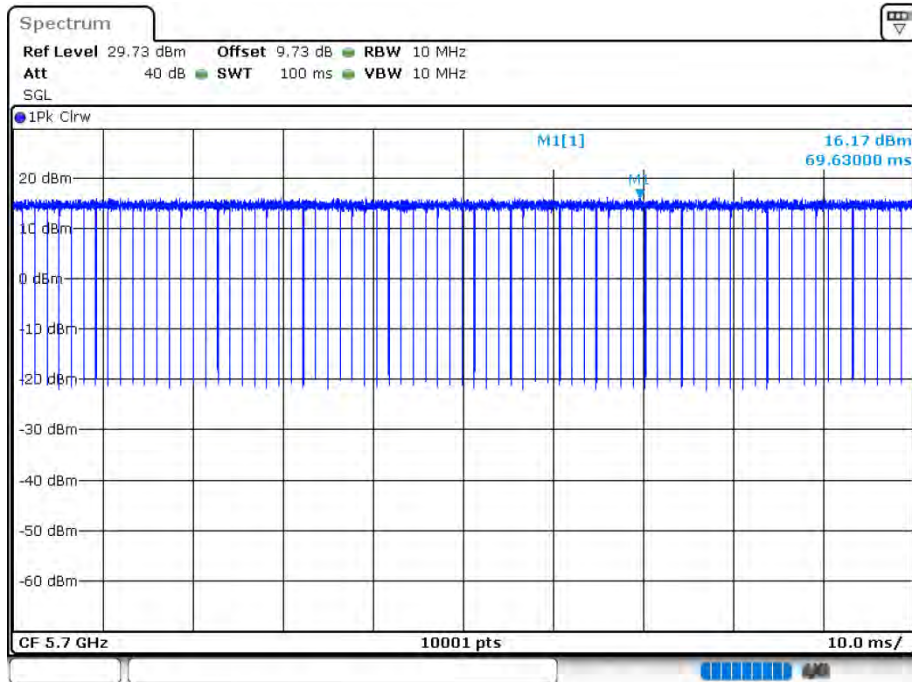

Duty Cycle NVNT 802.11ac20 5700MHz Ant 2

Date: 12.AUG.2020 16:05:56