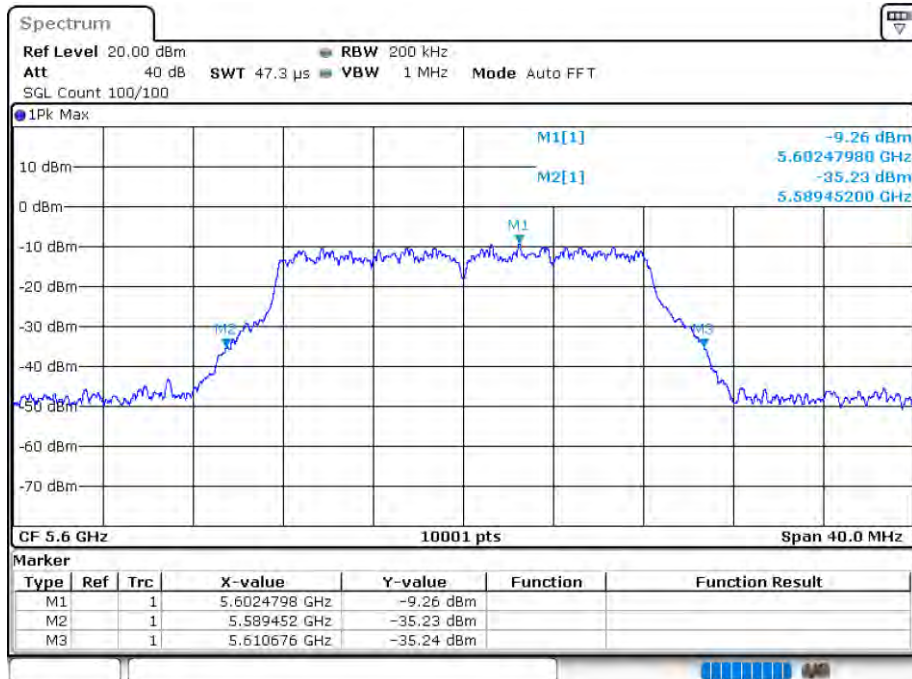

## -26 dB BW NVNT 802.11a 5500MHz Ant 2

Date: 12.AUG.2020 15:55:35

OBW NVNT 802.11a 5600MHz Ant 2

Date: 12.AUG.2020 15:57:28

-26 dB BW NVNT 802.11a 5600MHz Ant 2

Date: 12.AUG.2020 15:57:30

OBW NVNT 802.11a 5700MHz Ant 2