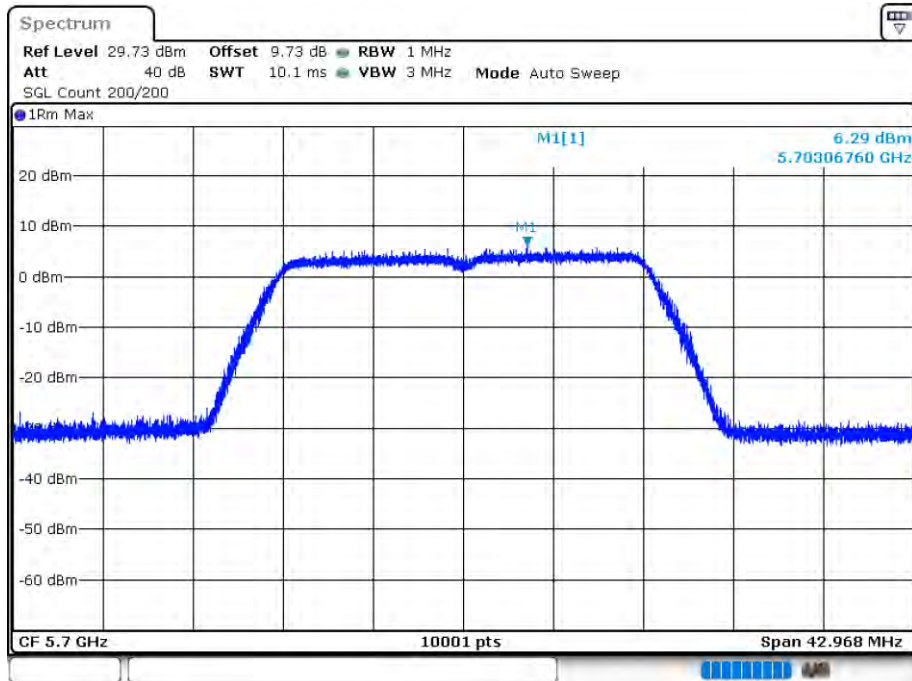

### PSD NVNT 802.11ac80 5610MHz Ant 2

Date: 12.AUG.2020 16:21:56

PSD NVNT 802.11n(HT20) 5500MHz Ant 1

Date: 12.AUG.2020 15:30:08

PSD NVNT 802.11n(HT20) 5600MHz Ant 1

Date: 12.AUG.2020 15:31:08

PSD NVNT 802.11n(HT20) 5700MHz Ant 1