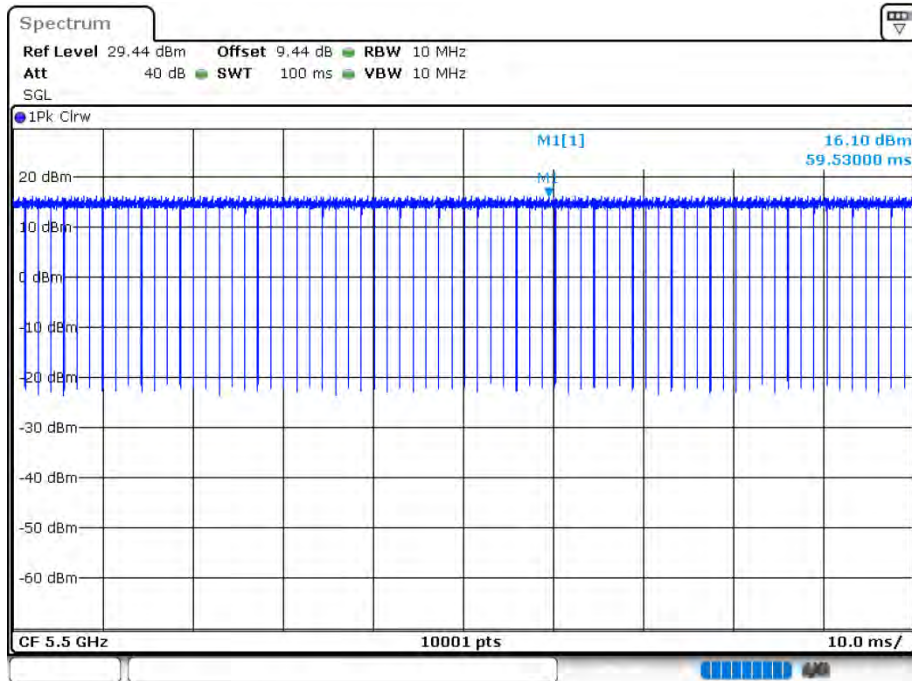

Duty Cycle NVNT 802.11a 5500MHz Ant 1

Date: 12.AUG.2020 15:26:19