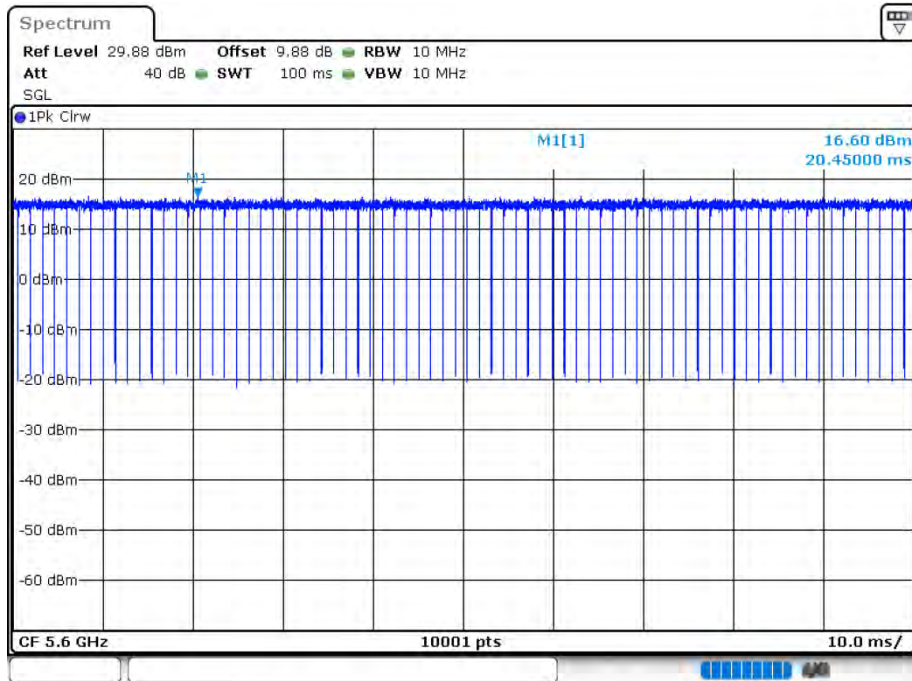

Duty Cycle NVNT 802.11n(HT20) 5600MHz Ant 2

Date: 12.AUG.2020 16:01:12