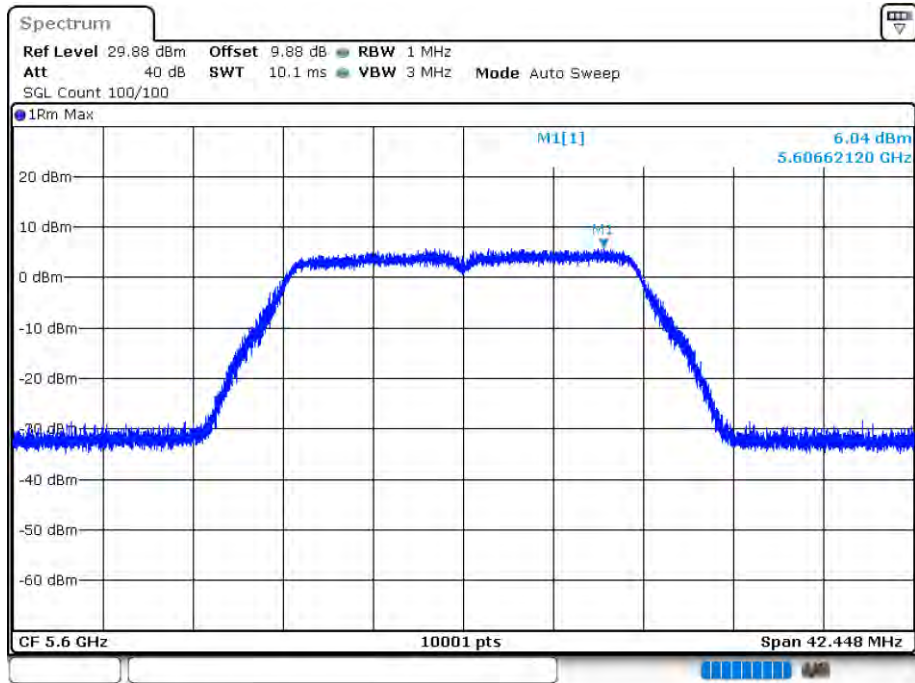

PSD NVNT 802.11a 5600MHz Ant 2

Date: 12.AUG.2020 15:57:35