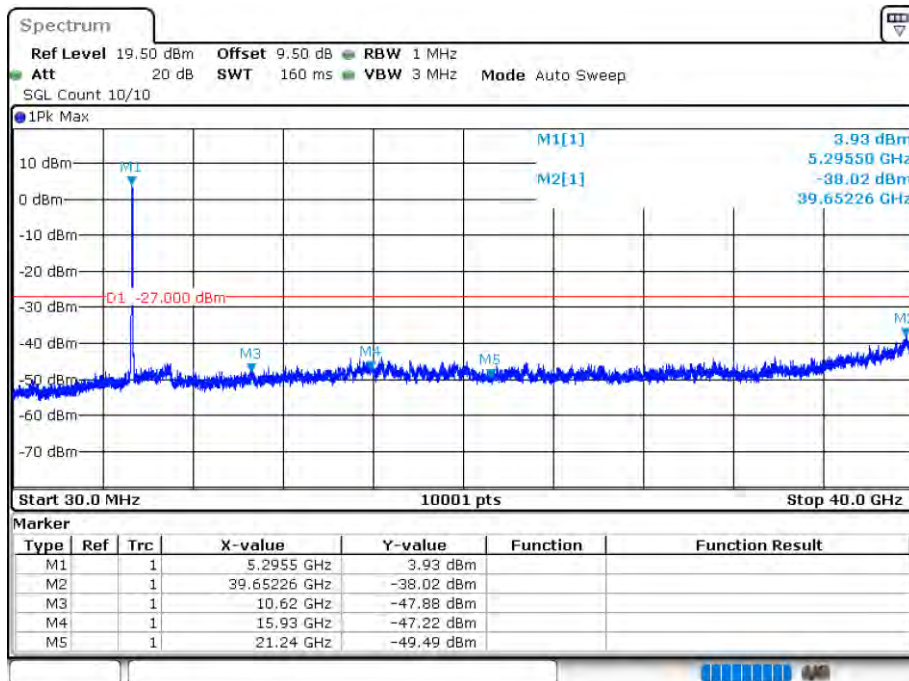

Tx. Spurious NVNT 802.11n(HT40) 5310MHz Ant 1 Emission

Date: 12.AUG.2020 17:45:11