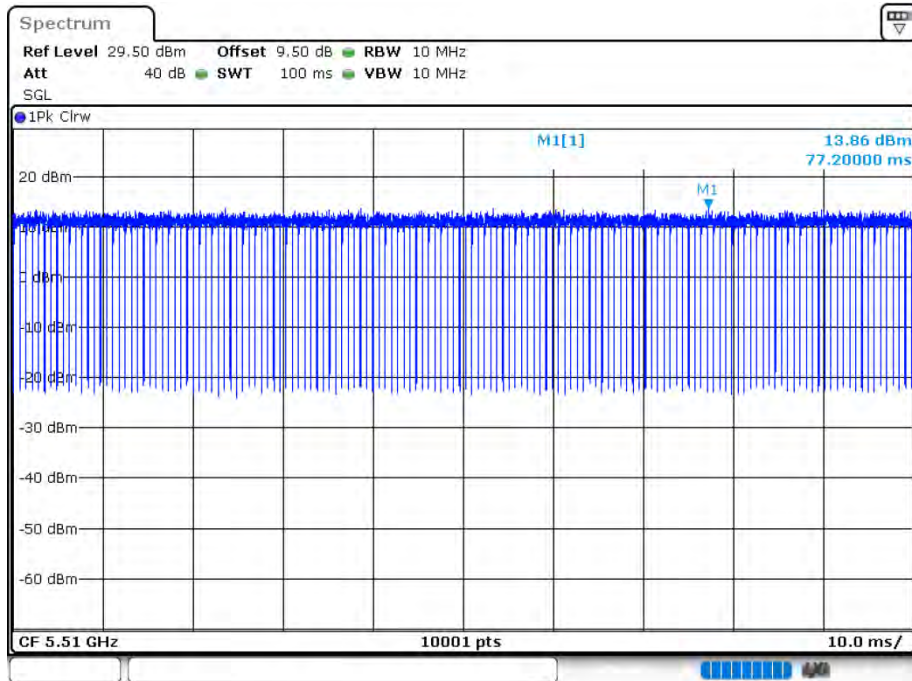

Duty Cycle NVNT 802.11n(HT40) 5510MHz Ant 1

Date: 12.AUG.2020 15:42:26