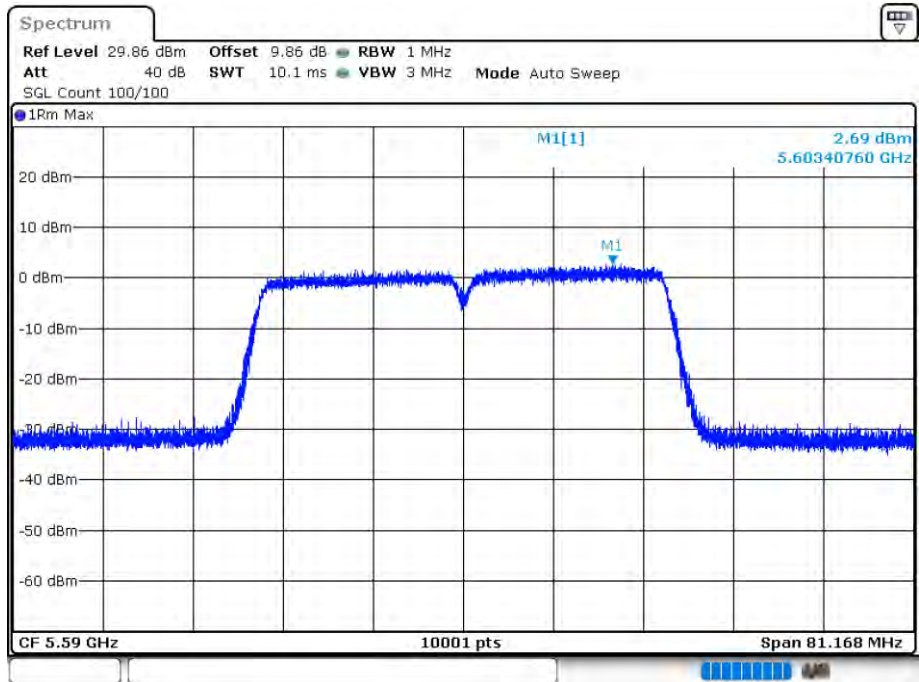

PSD NVNT 802.11ac40 5590MHz Ant 1

Date: 12.AUG.2020 15:45:57