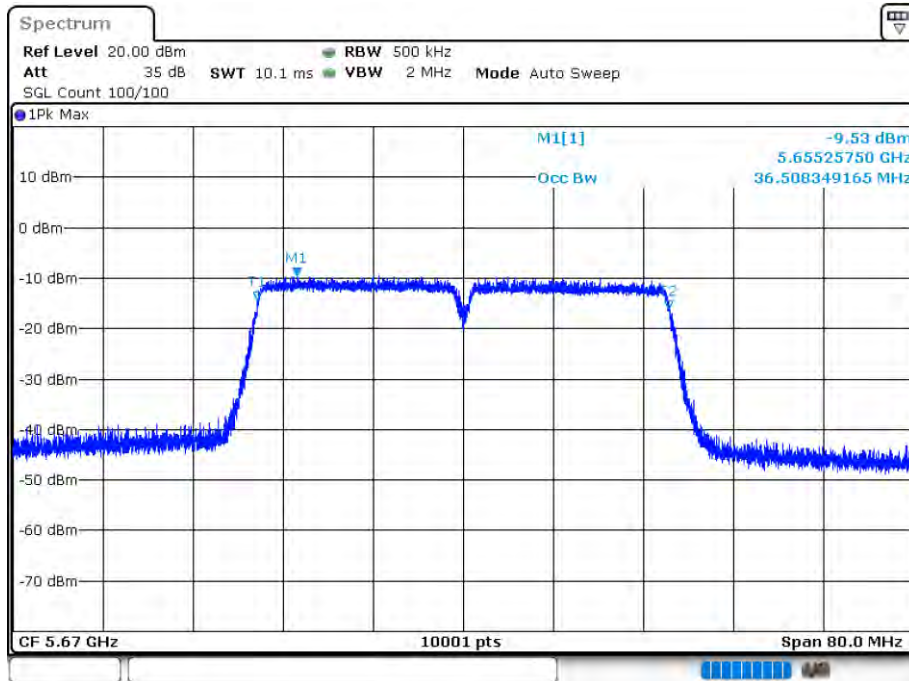

OBW NVNT 802.11n(HT40) 5590MHz Ant 2

Date: 12.AUG.2020 16:09:14

-26 dB BW NVNT 802.11n(HT40) 5590MHz Ant 2

Date: 12.AUG.2020 16:09:17

OBW NVNT 802.11n(HT40) 5670MHz Ant 2

Date: 12.AUG.2020 16:10:33

-26 dB BW NVNT 802.11n(HT40) 5670MHz Ant 2