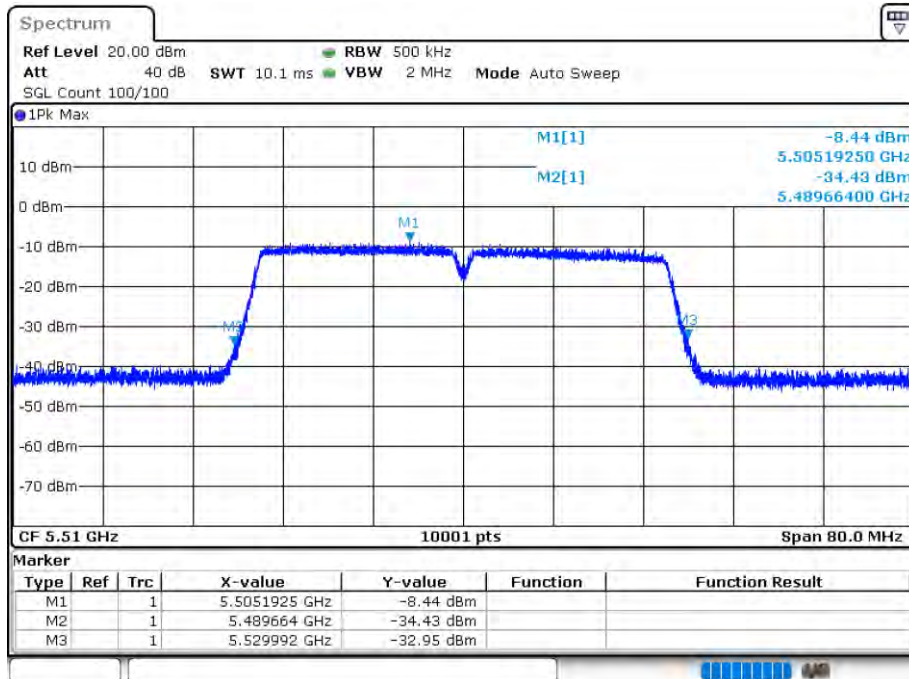

OBW NVNT 802.11n(HT20) 5700MHz Ant 2

Date: 12.AUG.2020 16:02:33

-26 dB BW NVNT 802.11n(HT20) 5700MHz Ant 2

Date: 12.AUG.2020 16:02:35

OBW NVNT 802.11n(HT40) 5510MHz Ant 1

Date: 12.AUG.2020 15:42:36

-26 dB BW NVNT 802.11n(HT40) 5510MHz Ant 1