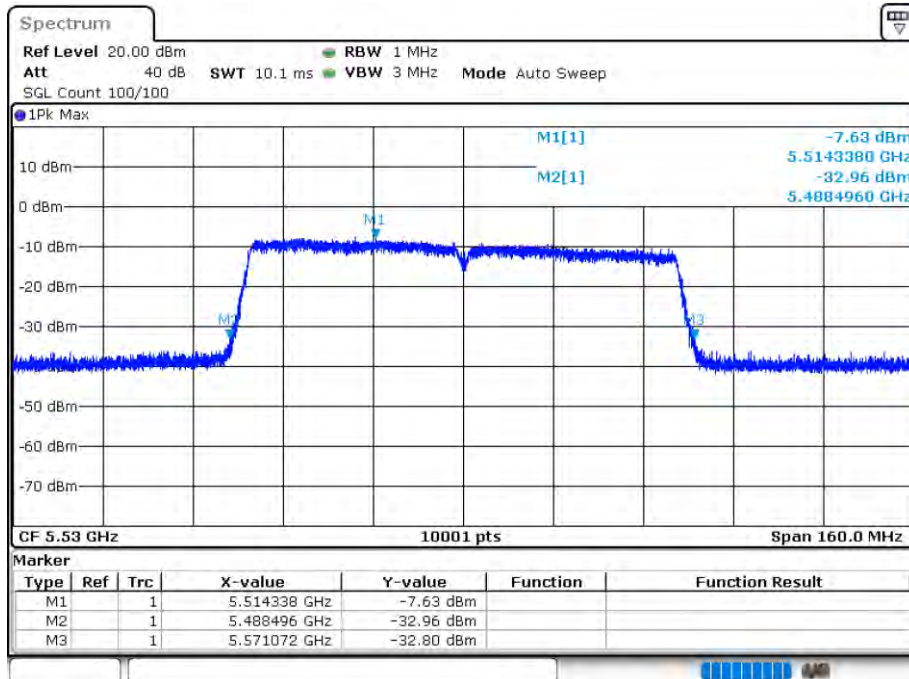

-26 dB BW NVNT 802.11ac80 5530MHz Ant 1

Date: 12.AUG.2020 15:49:27