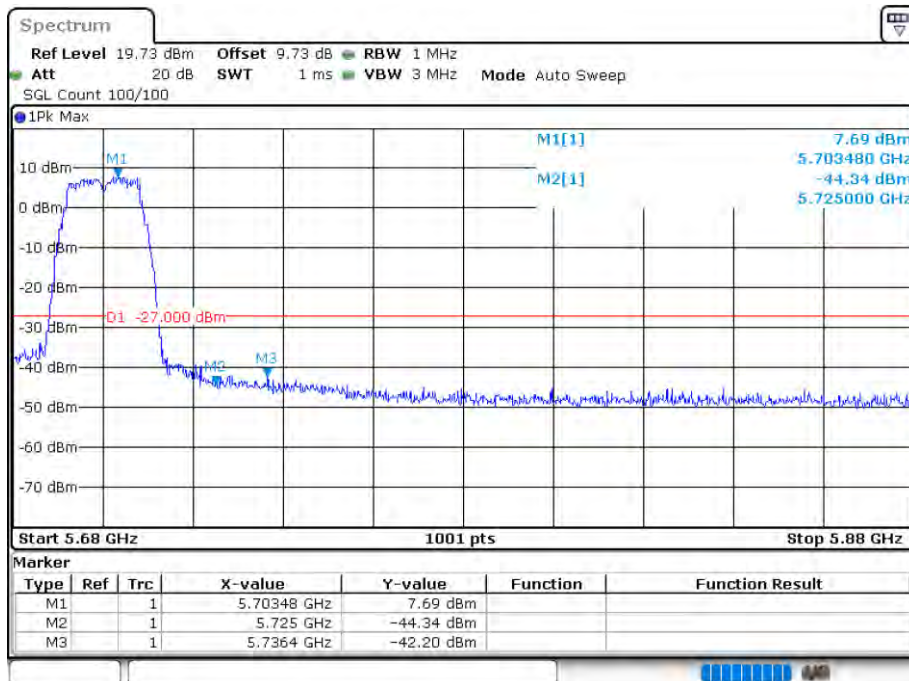

Band Edge NVNT 802.11a 5700MHz High Ant 1

Date: 12.AUG.2020 15:28:40