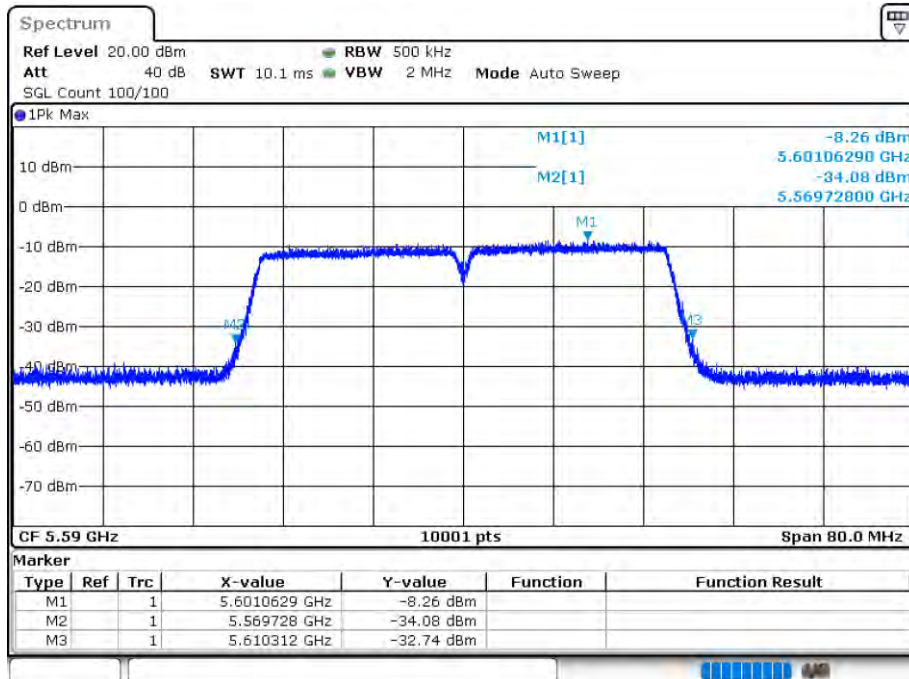

### -26 dB BW NVNT 802.11ac40 5510MHz Ant 1

Date: 12.AUG.2020 15:44:13

OBW NVNT 802.11ac40 5590MHz Ant 1

Date: 12.AUG.2020 15:45:45

-26 dB BW NVNT 802.11ac40 5590MHz Ant 1

Date: 12.AUG.2020 15:45:47

OBW NVNT 802.11ac40 5670MHz Ant 1