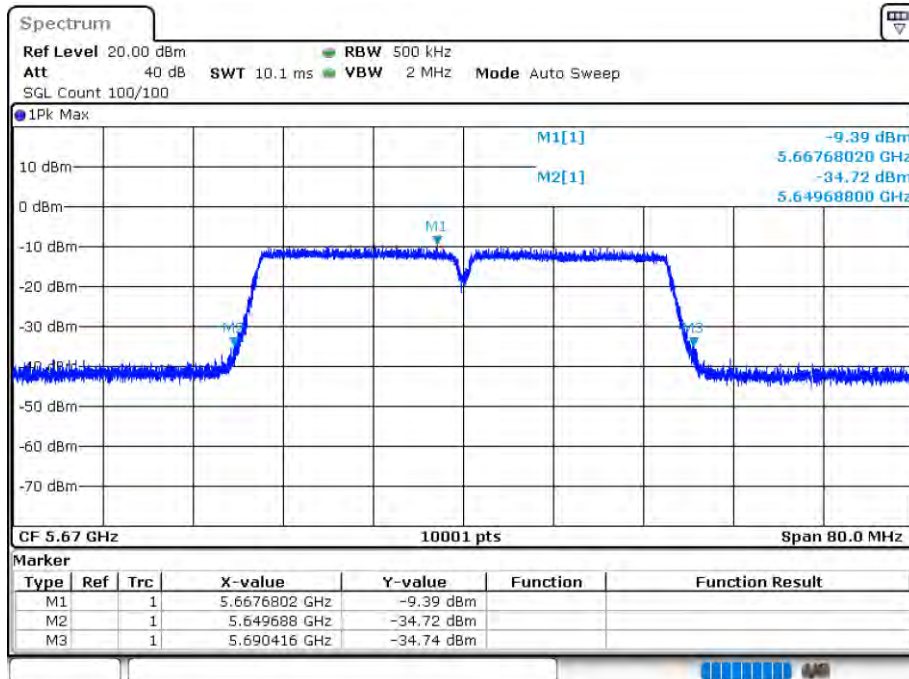

OBW NVNT 802.11ac40 5590MHz Ant 2

Date: 12.AUG.2020 16:13:46

-26 dB BW NVNT 802.11ac40 5590MHz Ant 2

Date: 12.AUG.2020 16:13:49

OBW NVNT 802.11ac40 5670MHz Ant 2

Date: 12.AUG.2020 16:15:59

-26 dB BW NVNT 802.11ac40 5670MHz Ant 2