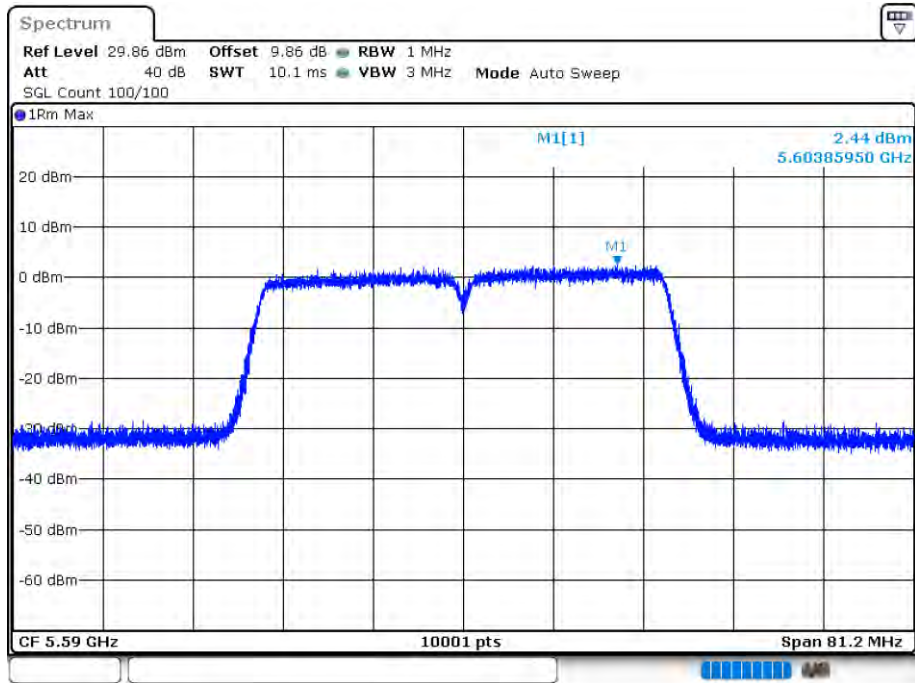

### PSD NVNT 802.11ac40 5590MHz Ant 1

Date: 12.AUG.2020 15:45:57

PSD NVNT 802.11ac40 5670MHz Ant 1

Date: 12.AUG.2020 15:47:21

PSD NVNT 802.11ac40 5510MHz Ant 2

Date: 12.AUG.2020 16:12:26

PSD NVNT 802.11ac40 5590MHz Ant 2