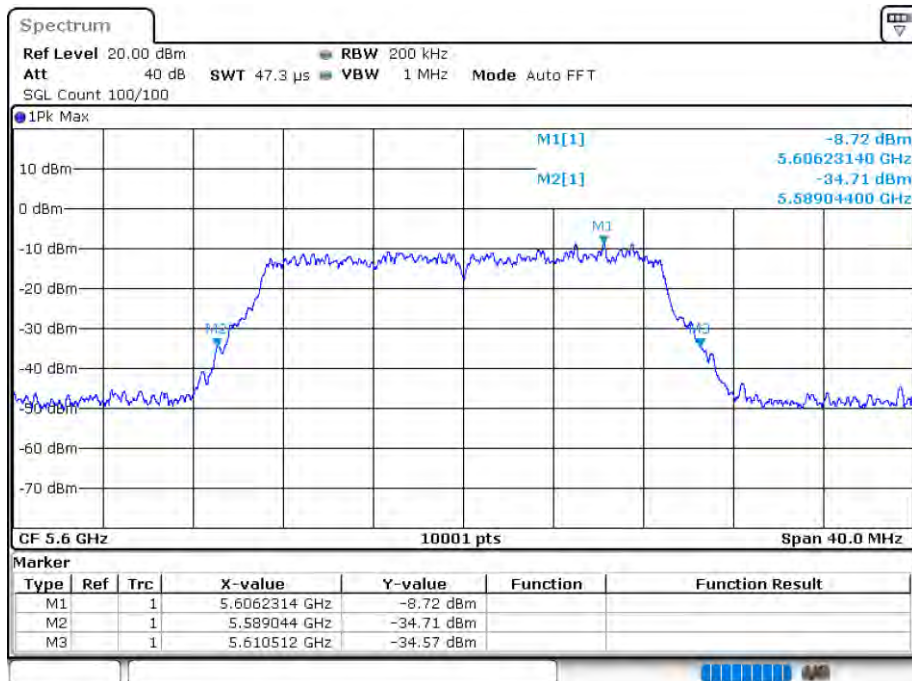

## -26 dB BW NVNT 802.11n(HT20) 5500MHz Ant 2

Date: 12.AUG.2020 16:00:07

OBW NVNT 802.11n(HT20) 5600MHz Ant 2

Date: 12.AUG.2020 16:01:27

-26 dB BW NVNT 802.11n(HT20) 5600MHz Ant 2

Date: 12.AUG.2020 16:01:29