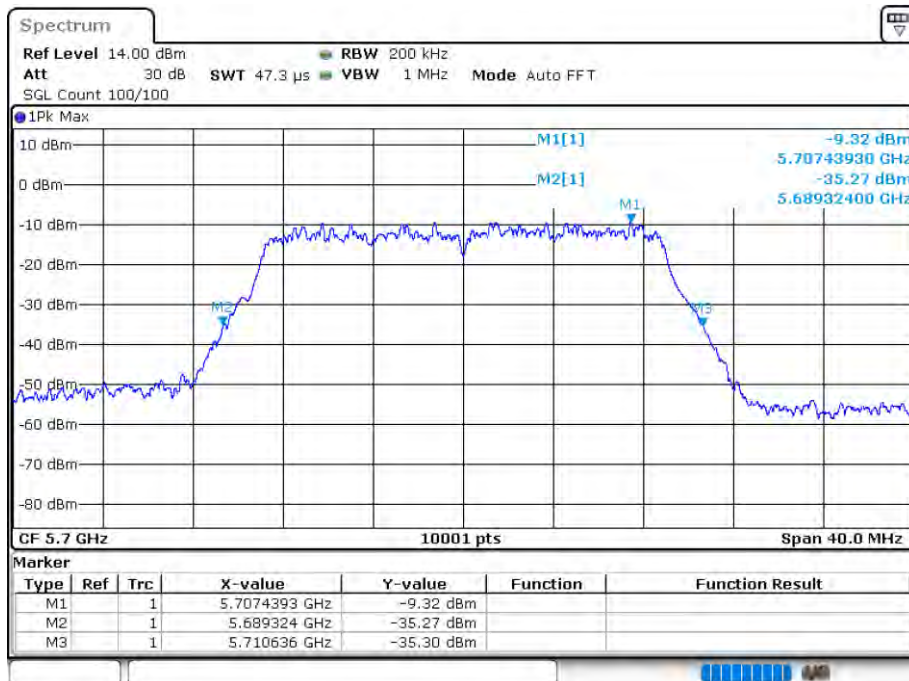

-26 dB BW NVNT 802.11n(HT20) 5700MHz Ant 2

Date: 12.AUG.2020 16:02:35