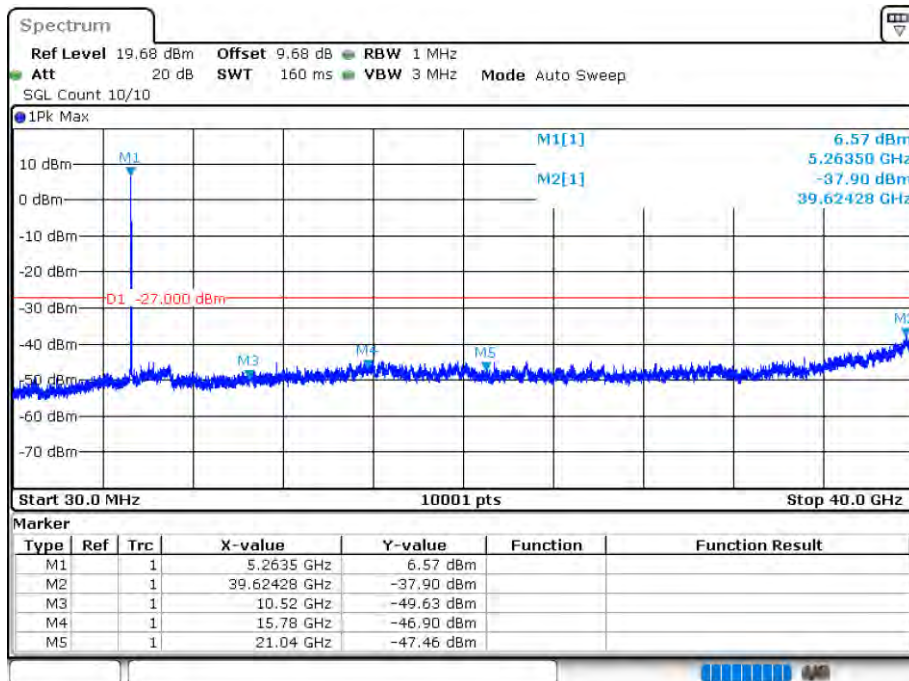

Tx. Spurious NVNT 802.11n(HT20) 5260MHz Ant 2 Emission

Date: 12.AUG.2020 15:02:29