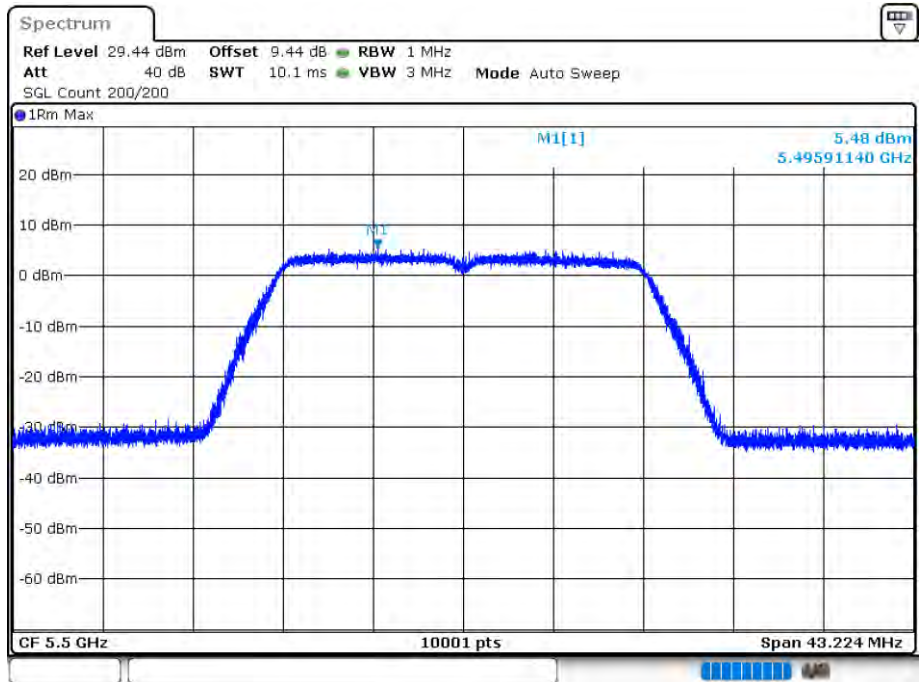

PSD NVNT 802.11ac20 5500MHz Ant 2

Date: 12.AUG.2020 16:04:04