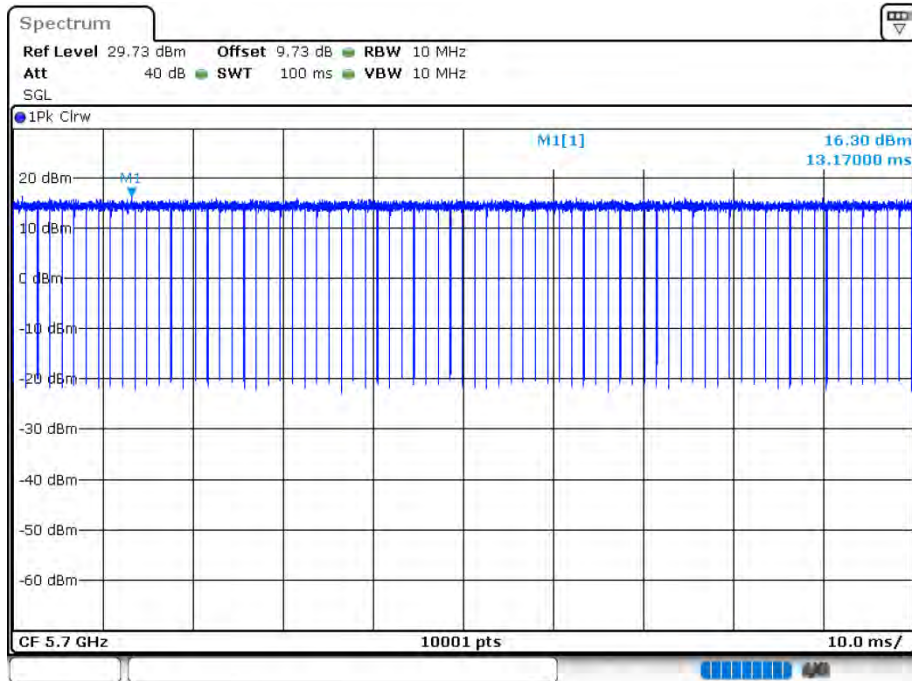

Duty Cycle NVNT 802.11n(HT20) 5700MHz Ant 1

Date: 12.AUG.2020 15:31:44