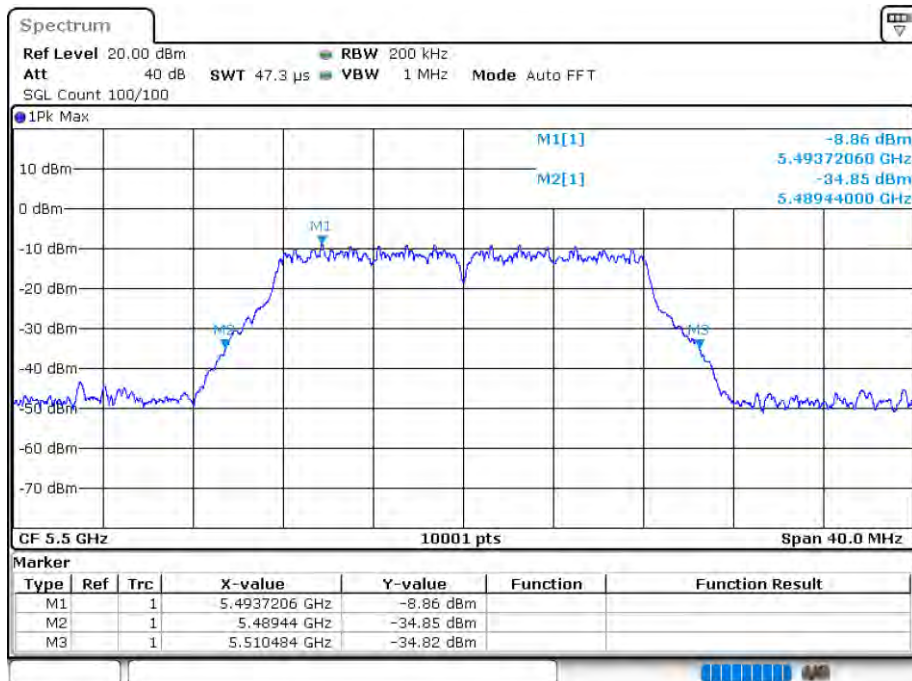

-26 dB BW NVNT 802.11a 5500MHz Ant 2

Date: 12.AUG.2020 15:55:35