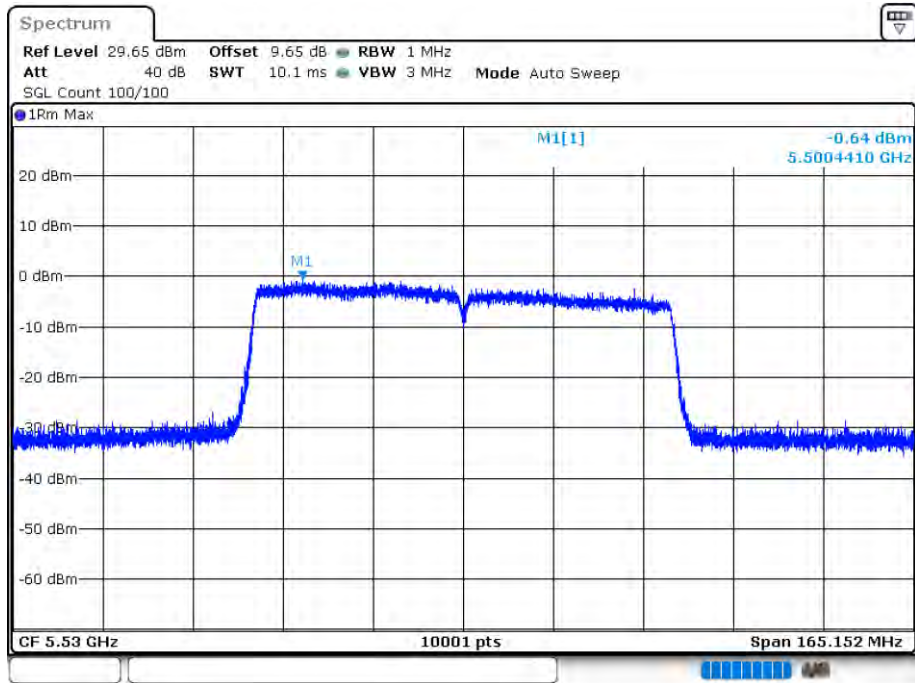

PSD NVNT 802.11ac80 5530MHz Ant 1

Date: 12.AUG.2020 15:49:41