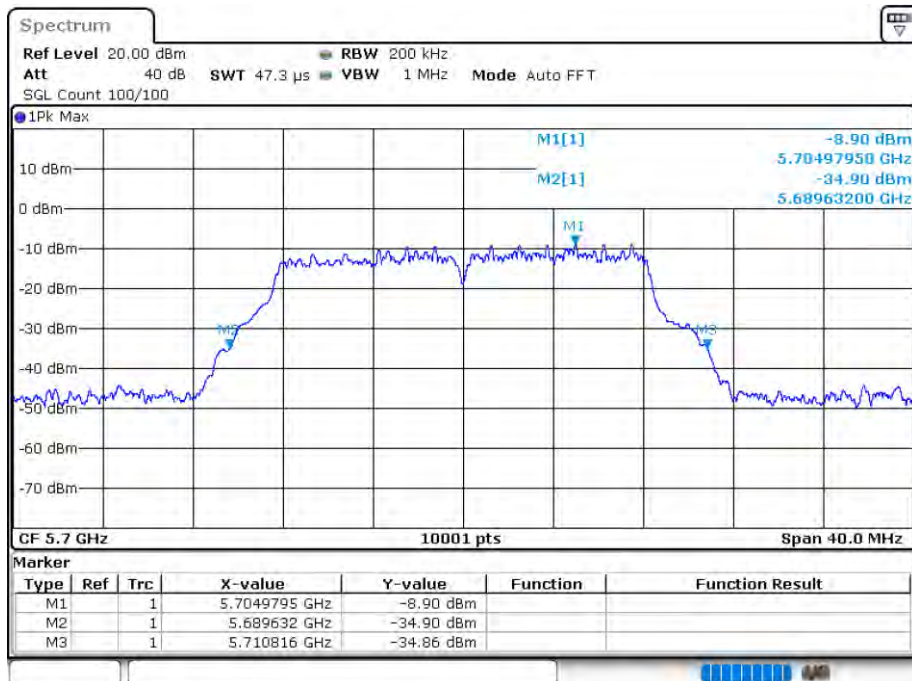

-26 dB BW NVNT 802.11a 5700MHz Ant 1

Date: 12.AUG.2020 15:28:30