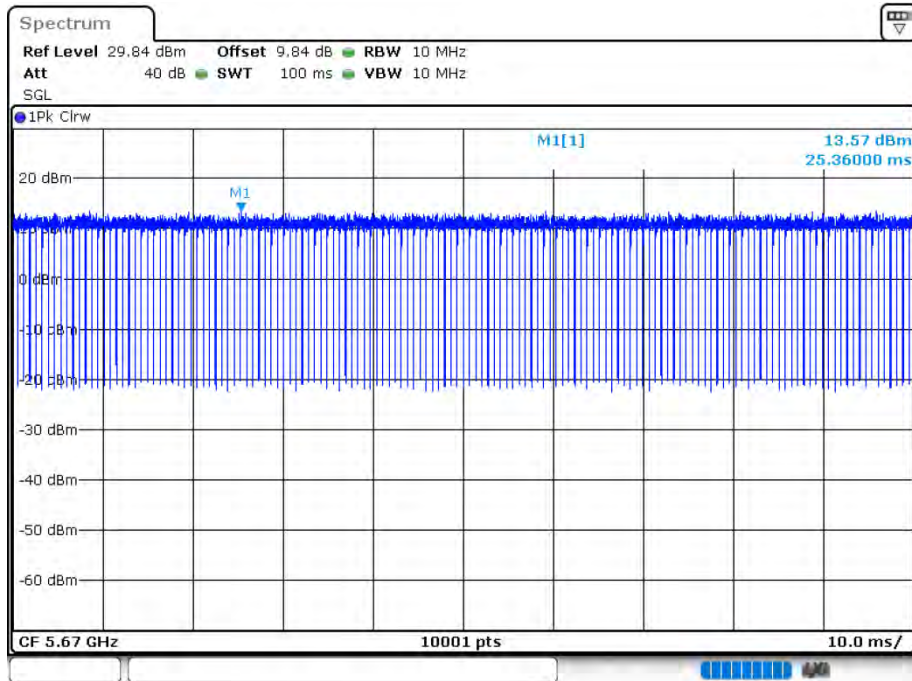

Duty Cycle NVNT 802.11n(HT40) 5670MHz Ant 1

Date: 12.AUG.2020 15:39:17