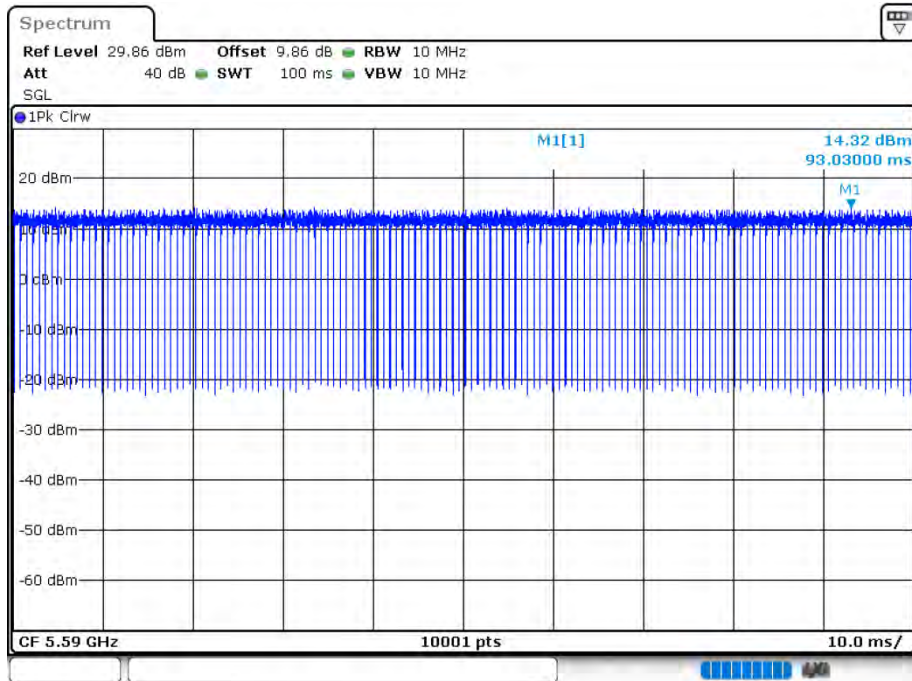

Duty Cycle NVNT 802.11ac40 5590MHz Ant 2

Date: 12.AUG.2020 16:13:24