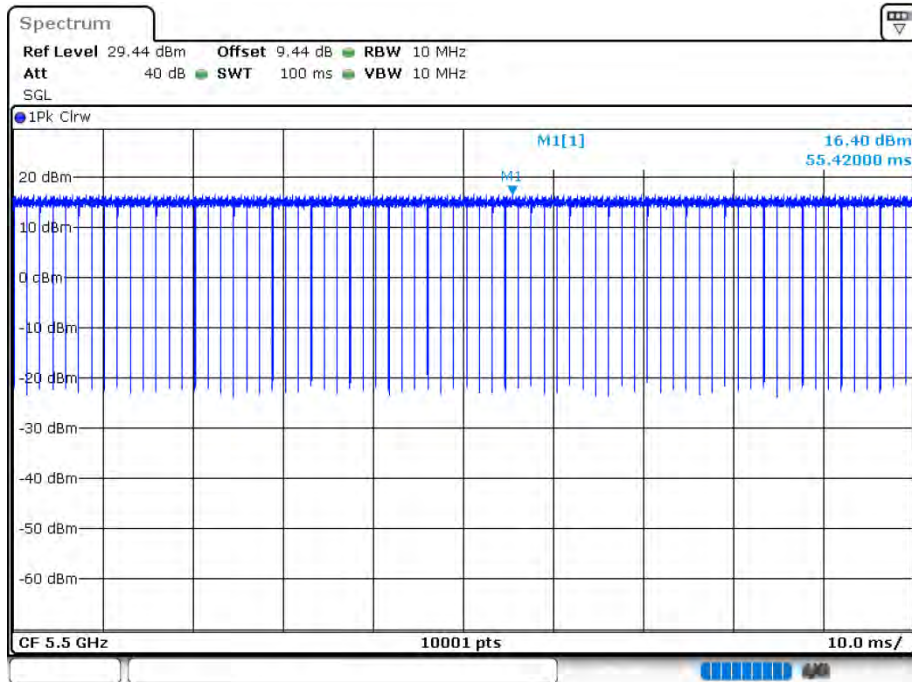

### Duty Cycle NVNT 802.11a 5600MHz Ant 1

Date: 12.AUG.2020 15:27:25

Duty Cycle NVNT 802.11a 5700MHz Ant 1

Date: 12.AUG.2020 15:28:22

Duty Cycle NVNT 802.11a 5500MHz Ant 2

Date: 12.AUG.2020 15:55:28