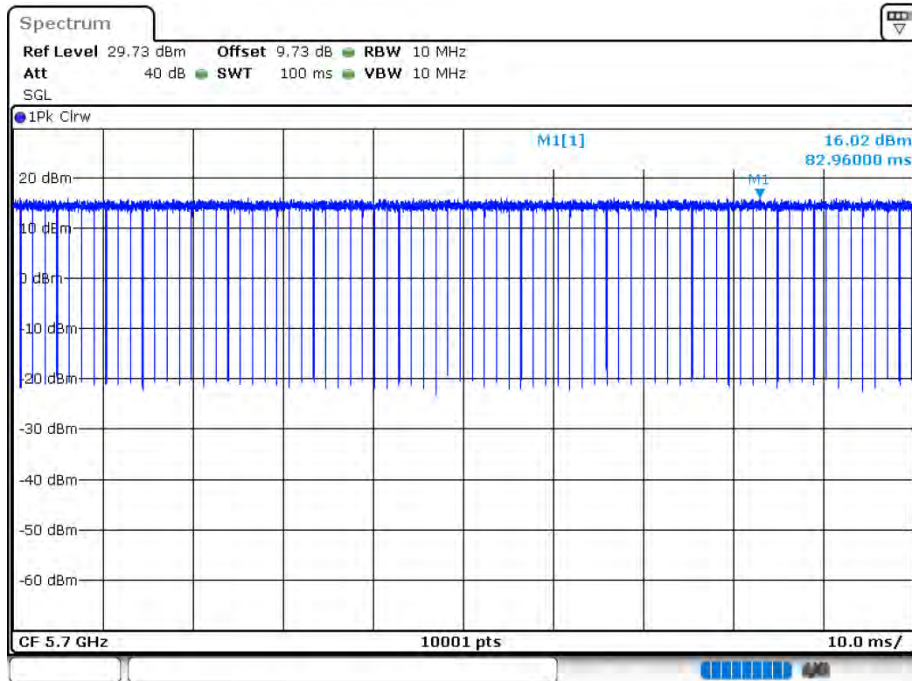

Duty Cycle NVNT 802.11ac20 5700MHz Ant 1

Date: 12.AUG.2020 15:35:35