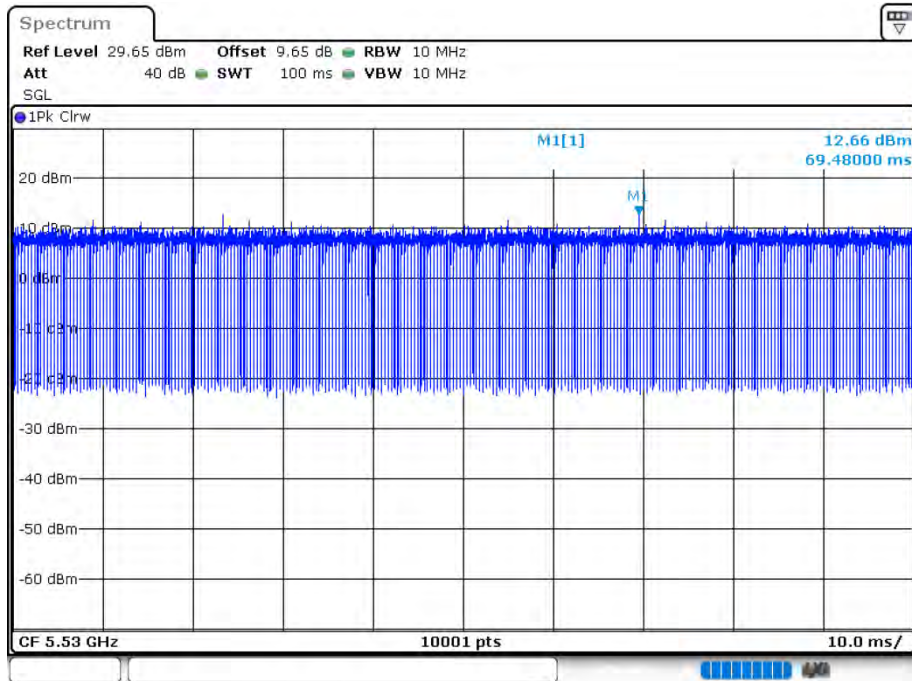

Duty Cycle NVNT 802.11ac80 5530MHz Ant 1

Date: 12.AUG.2020 15:49:13