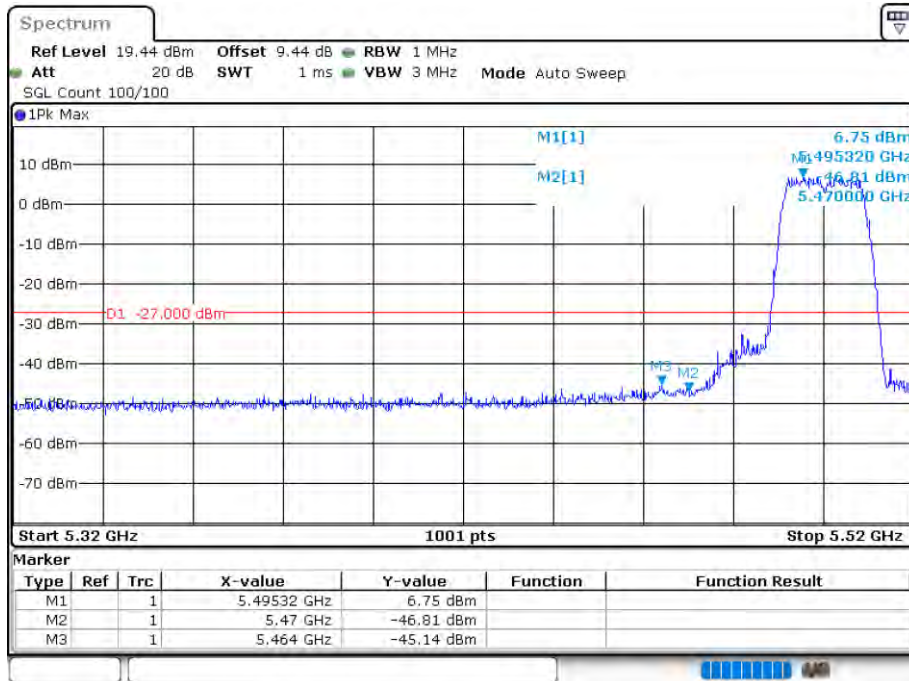

Band Edge NVNT 802.11ac20 5500MHz Low Ant 1

Date: 12.AUG.2020 15:33:38