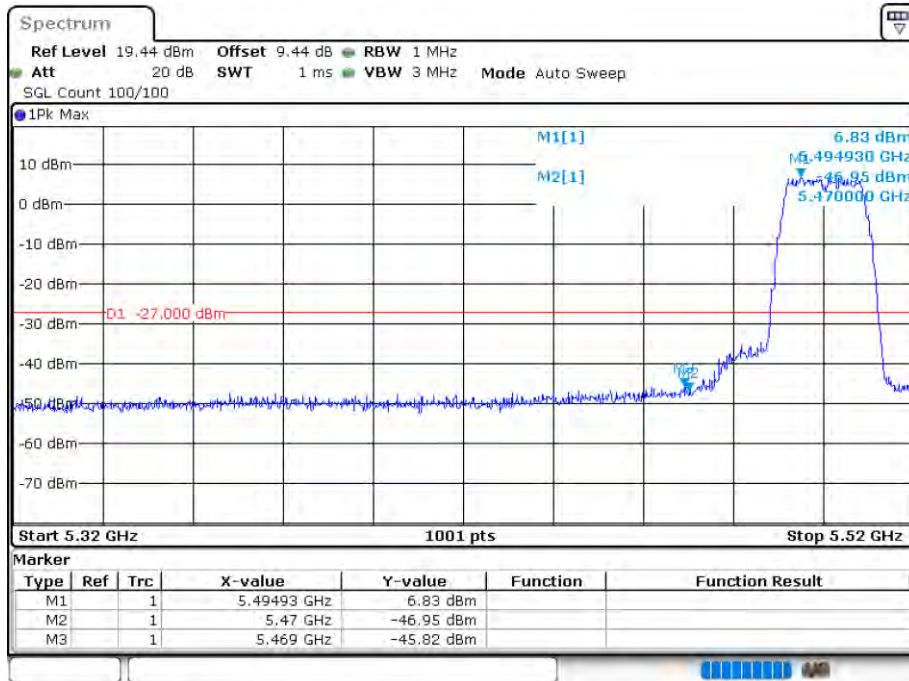

Band Edge NVNT 802.11ac20 5500MHz Low Ant 1

Date: 12.AUG.2020 15:33:38

Band Edge NVNT 802.11ac20 5700MHz High Ant 1

Date: 12.AUG.2020 15:36:08

Band Edge NVNT 802.11ac20 5500MHz Low Ant 2

Date: 12.AUG.2020 16:04:10