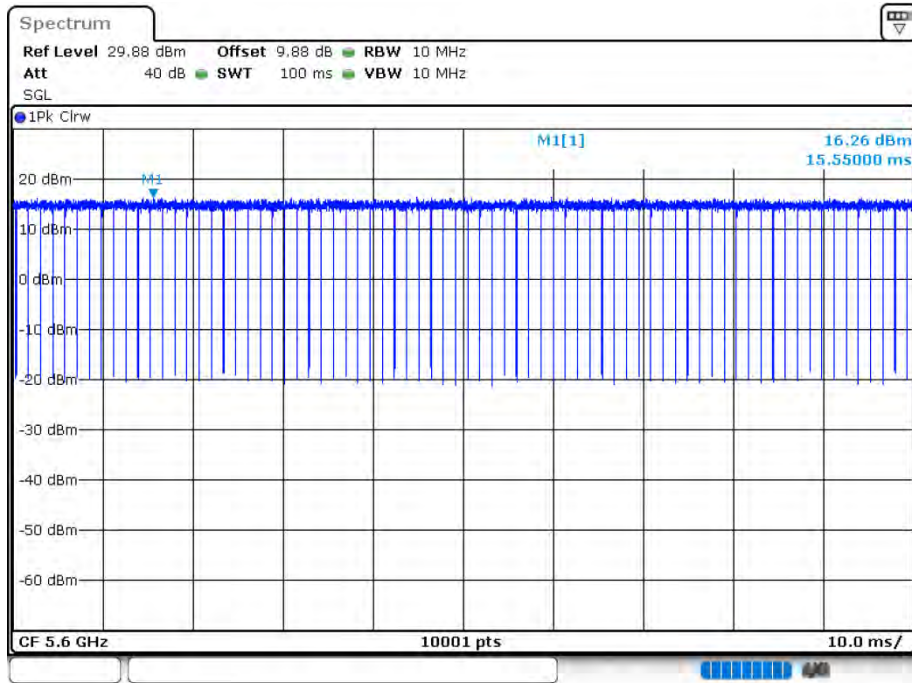

Duty Cycle NVNT 802.11ac20 5600MHz Ant 2

Date: 12.AUG.2020 16:04:55