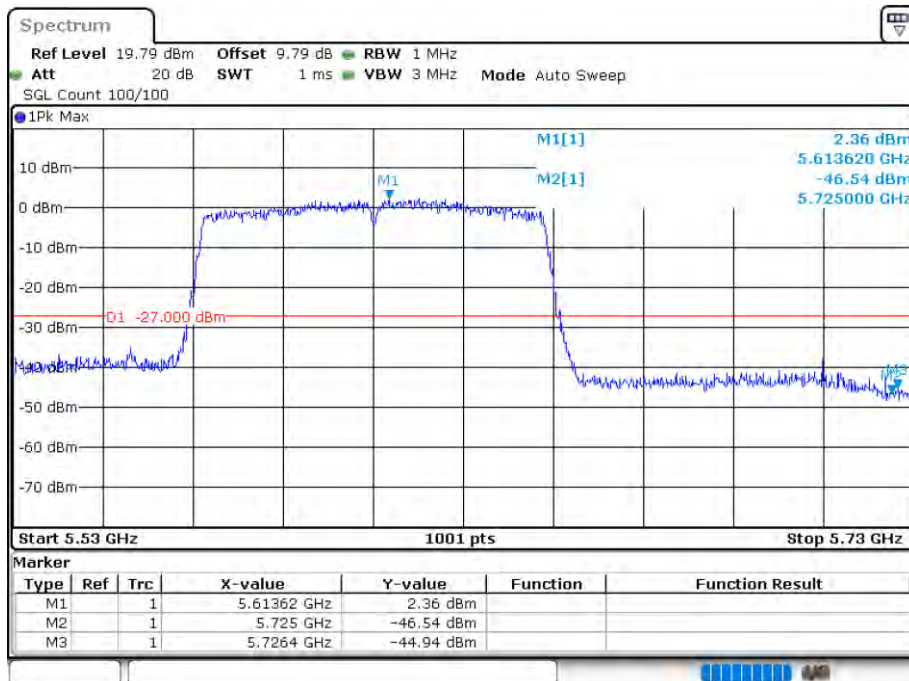

Band Edge NVNT 802.11ac80 5610MHz High Ant 1

Date: 12.AUG.2020 15:52:32