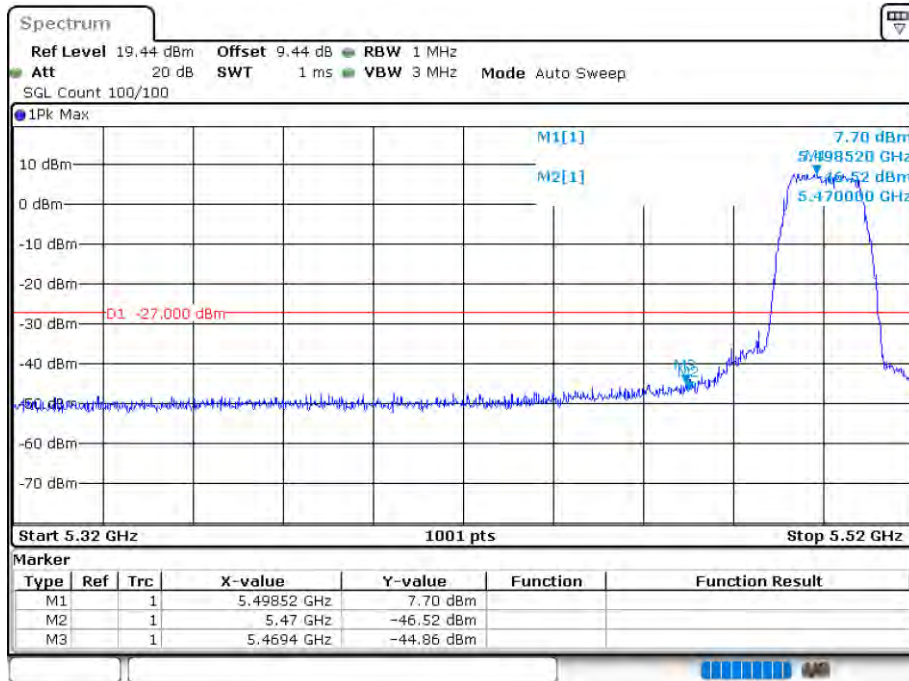

Band Edge NVNT 802.11a 5500MHz Low Ant 2

Date: 12.AUG.2020 15:55:44