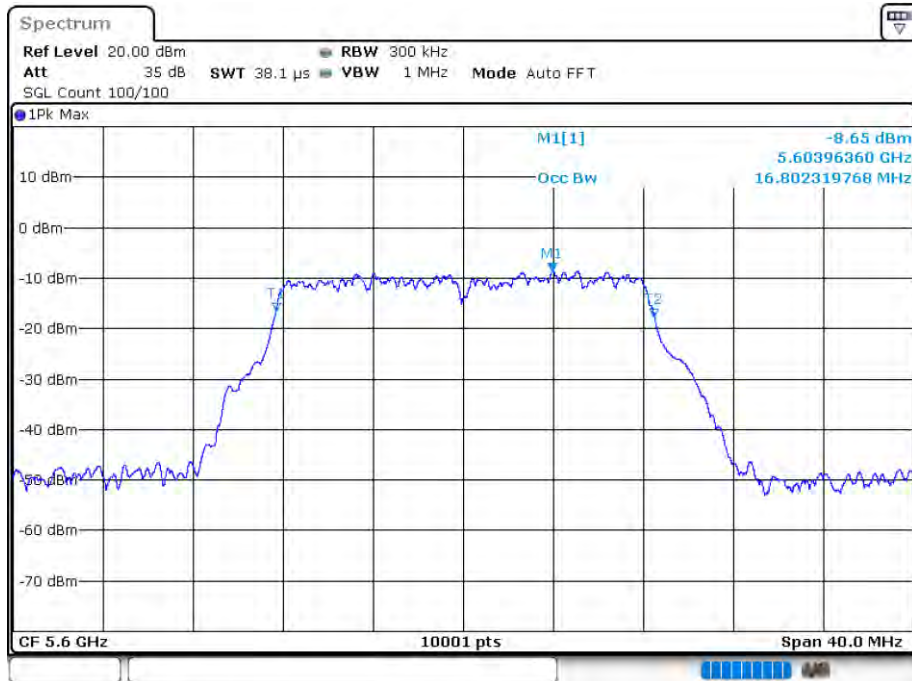

OBW NVNT 802.11a 5600MHz Ant 1

Date: 12.AUG.2020 15:27:31