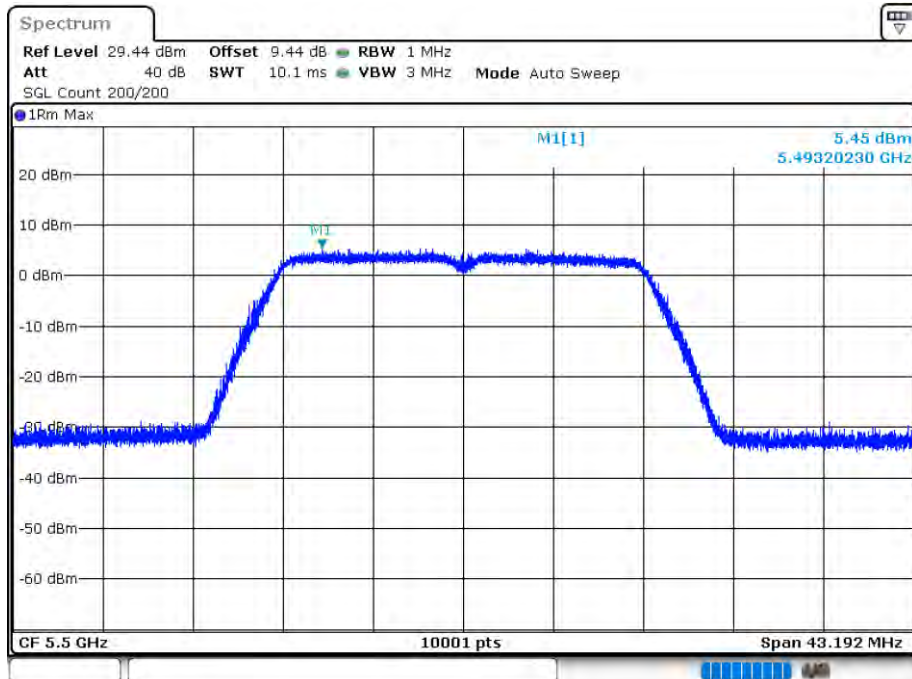

PSD NVNT 802.11n(HT20) 5500MHz Ant 2

Date: 12.AUG.2020 16:00:15