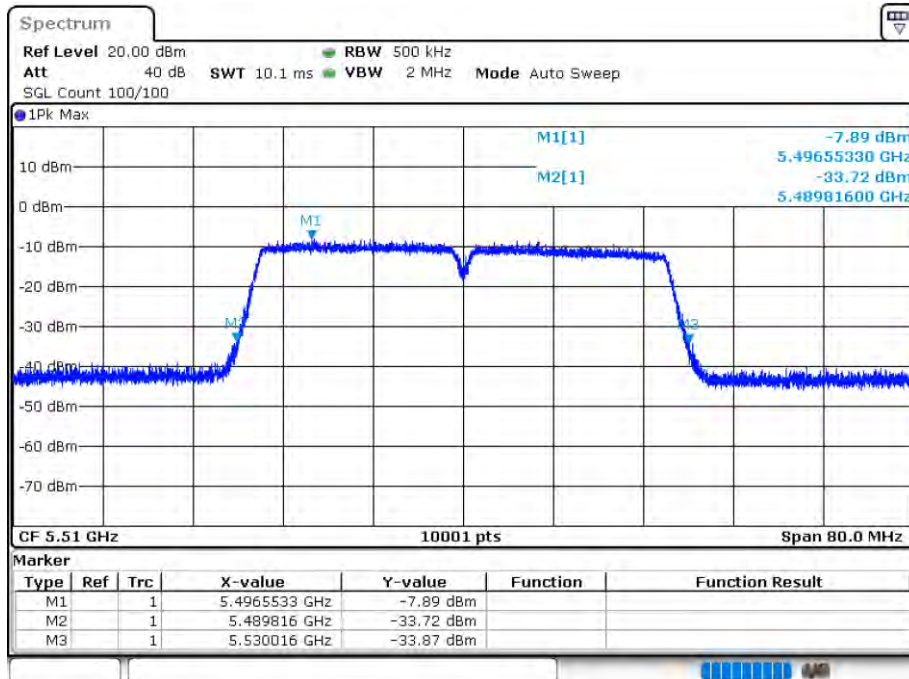

Date: 12.AUG.2020 15:47:09

-26 dB BW NVNT 802.11ac40 5670MHz Ant 1

Date: 12.AUG.2020 15:47:11

OBW NVNT 802.11ac40 5510MHz Ant 2

Date: 12.AUG.2020 16:12:15

-26 dB BW NVNT 802.11ac40 5510MHz Ant 2

Date: 12.AUG.2020 16:12:17