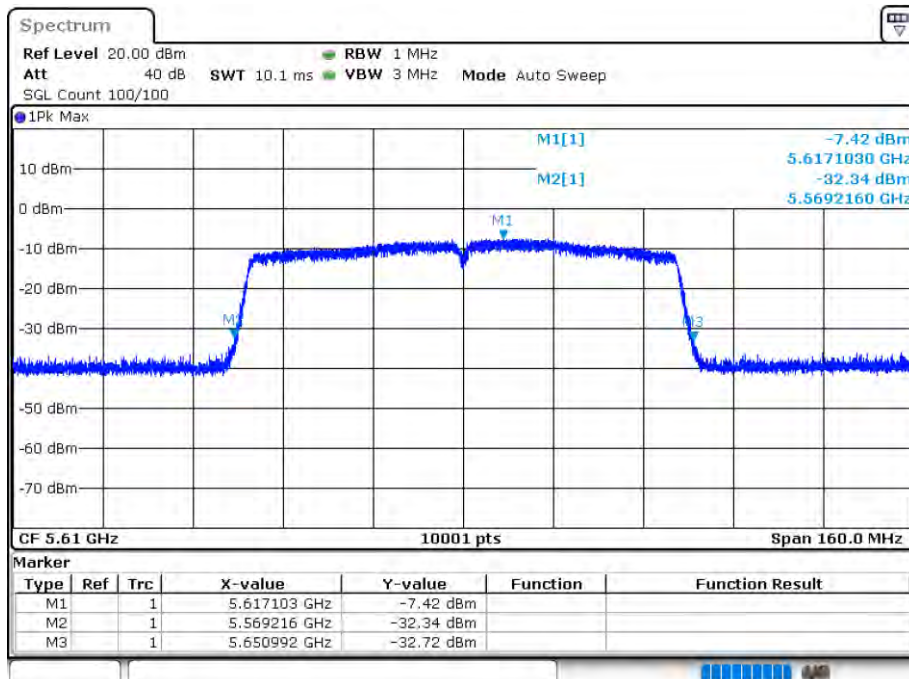

-26 dB BW NVNT 802.11ac80 5610MHz Ant 2

Date: 12.AUG.2020 16:21:41