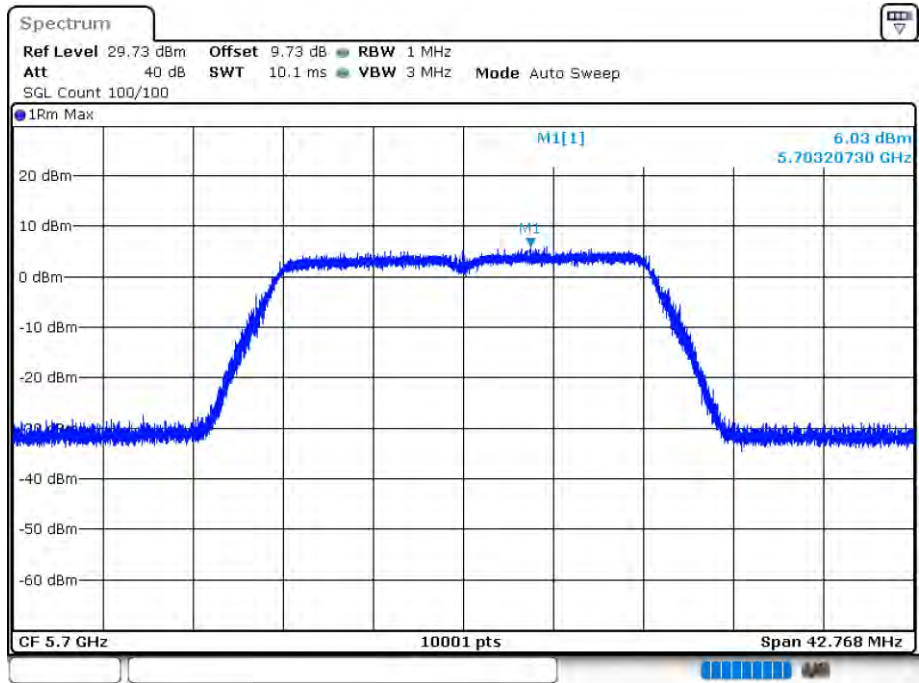

PSD NVNT 802.11ac20 5700MHz Ant 1

Date: 12.AUG.2020 15:36:01