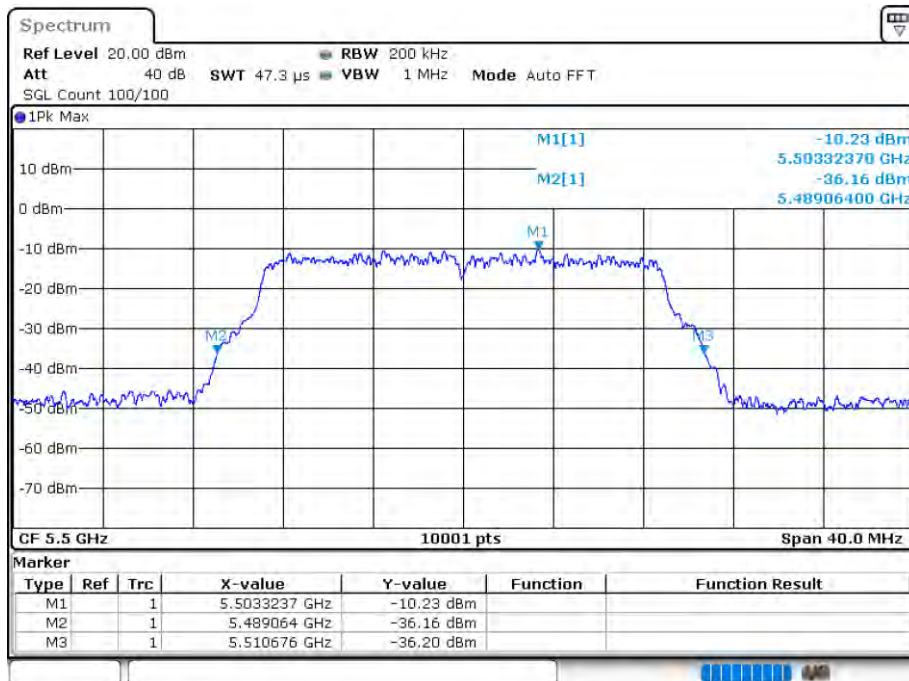

-26 dB BW NVNT 802.11ac20 5500MHz Ant 2

Date: 12.AUG.2020 16:03:56