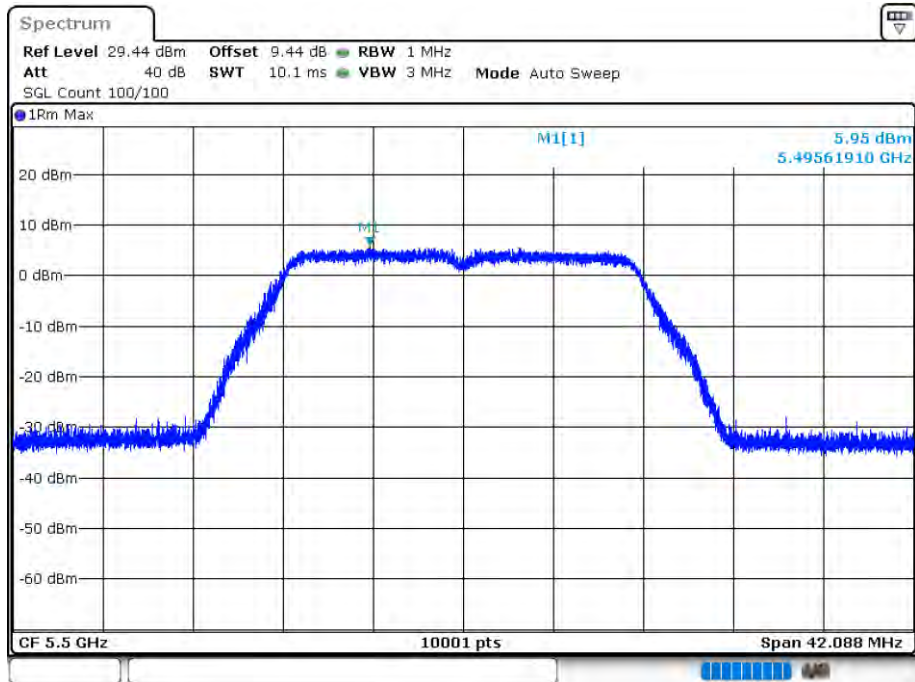

PSD NVNT 802.11a 5500MHz Ant 1

Date: 12.AUG.2020 15:26:31

PSD NVNT 802.11a 5600MHz Ant 1

Date: 12.AUG.2020 15:27:38

PSD NVNT 802.11a 5700MHz Ant 1

Date: 12.AUG.2020 15:28:36

PSD NVNT 802.11a 5500MHz Ant 2

Date: 12.AUG.2020 15:55:40