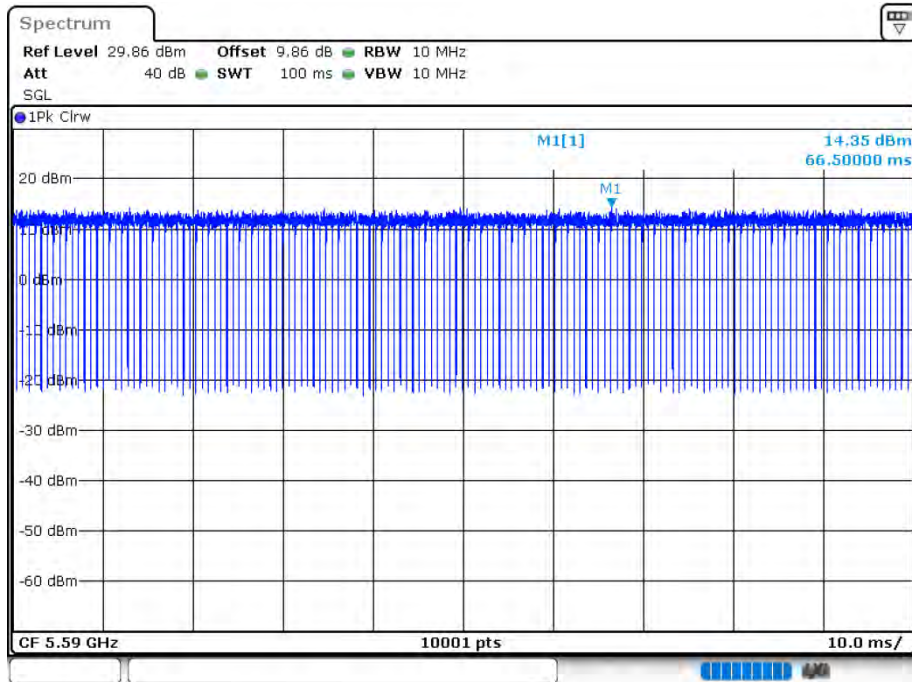

### Duty Cycle NVNT 802.11n(HT20) 5700MHz Ant 2

Date: 12.AUG.2020 16:02:17

Duty Cycle NVNT 802.11n(HT40) 5510MHz Ant 1

Date: 12.AUG.2020 15:42:26

Duty Cycle NVNT 802.11n(HT40) 5590MHz Ant 1

Date: 12.AUG.2020 15:41:14