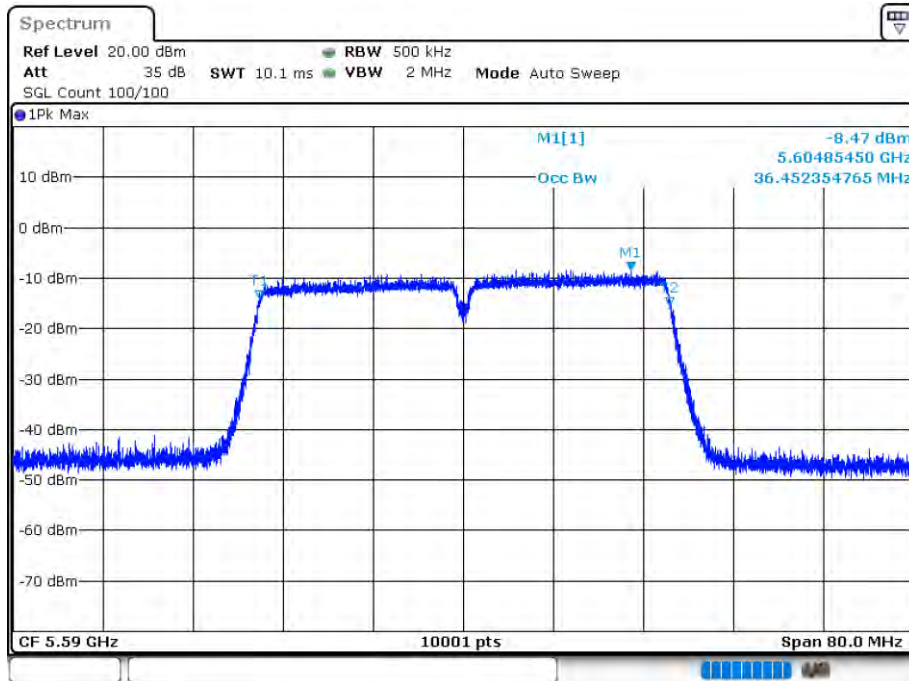

OBW NVNT 802.11ac40 5590MHz Ant 1

Date: 12.AUG.2020 15:45:45