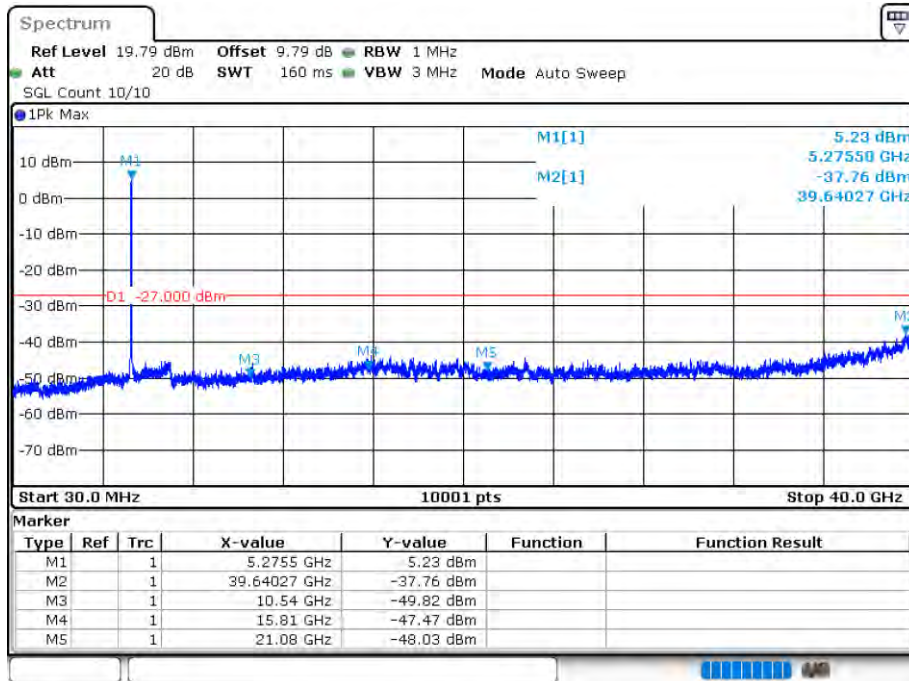

Tx. Spurious NVNT 802.11n(HT40) 5270MHz Ant 1 Emission

Date: 12.AUG.2020 17:43:18