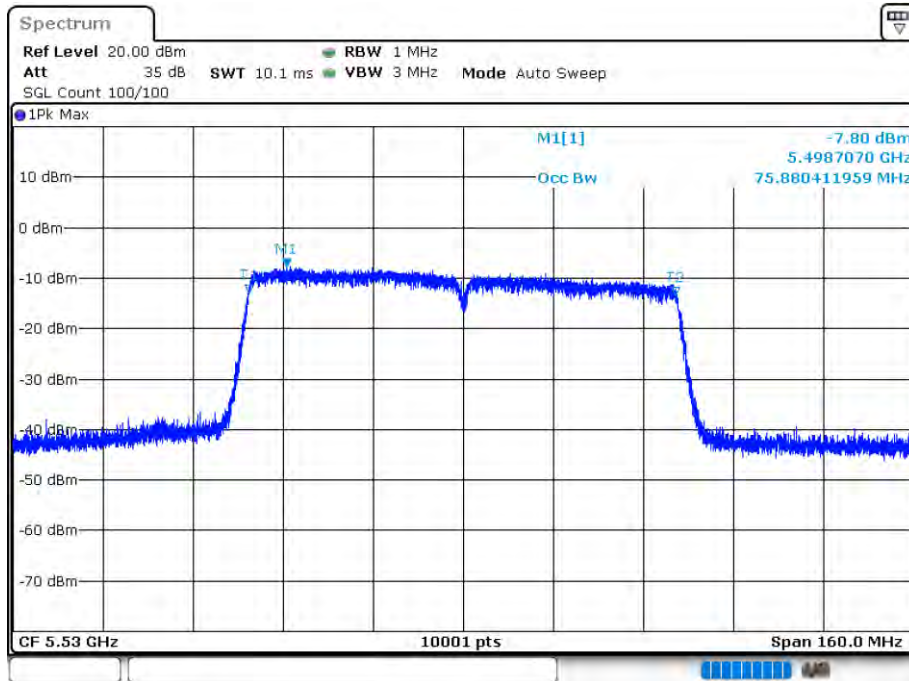

OBW NVNT 802.11ac80 5530MHz Ant 2

Date: 12.AUG.2020 16:19:05