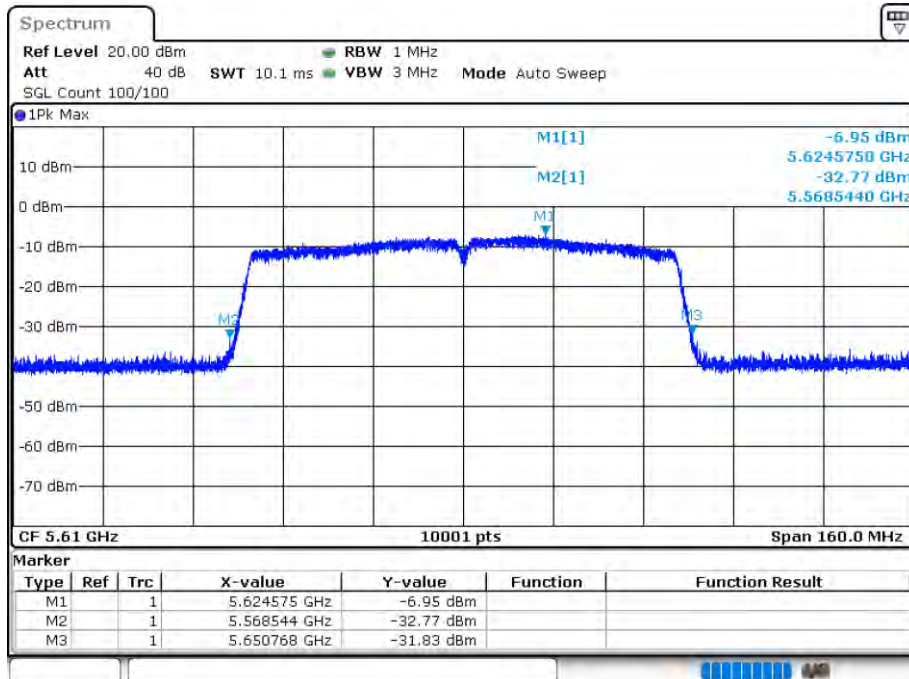

-26 dB BW NVNT 802.11ac80 5610MHz Ant 1

Date: 12.AUG.2020 15:52:04