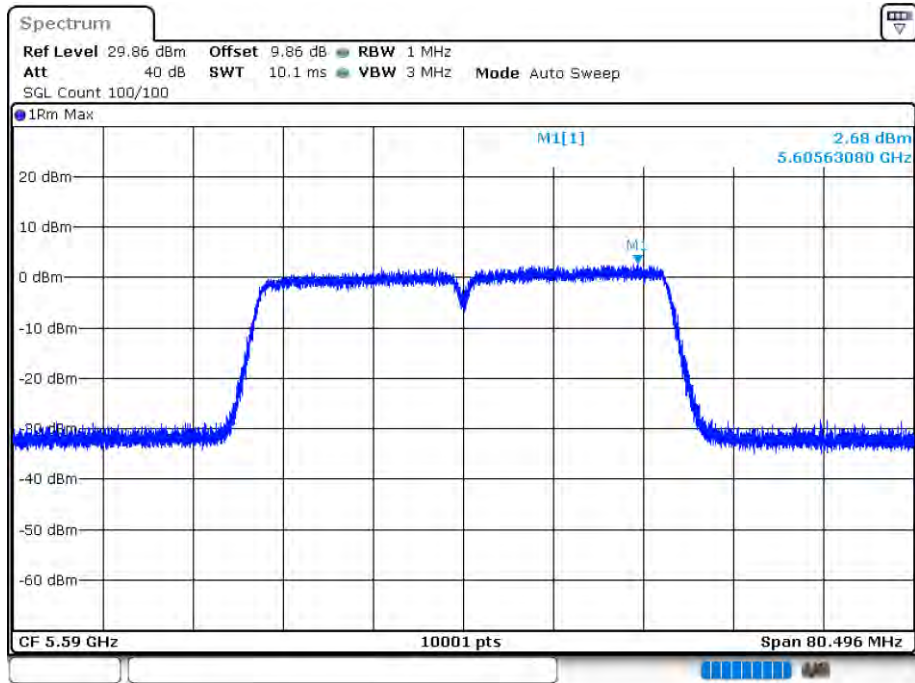

PSD NVNT 802.11n(HT40) 5590MHz Ant 2

Date: 12.AUG.2020 16:09:25