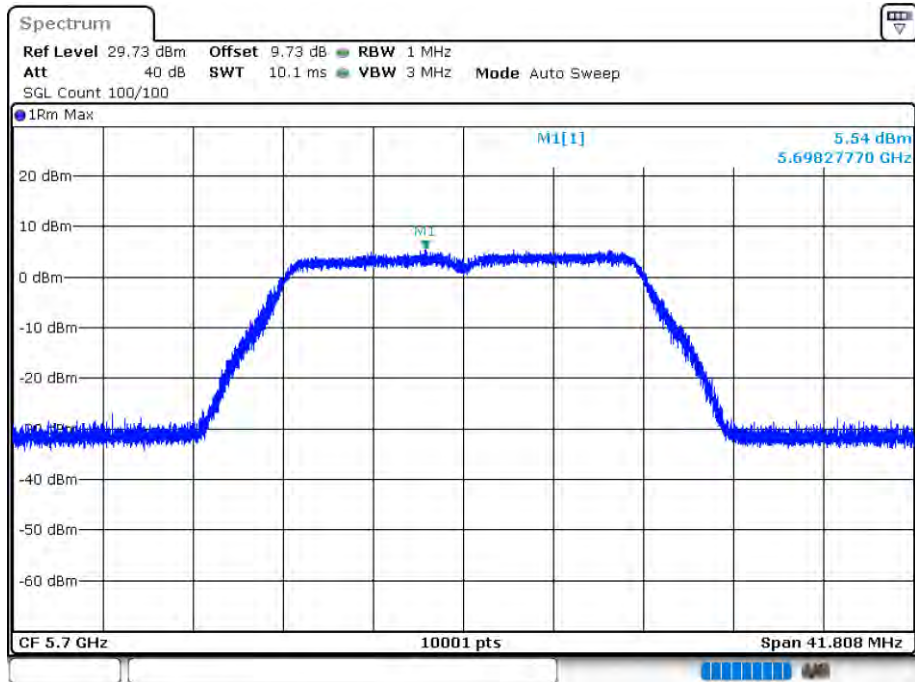

PSD NVNT 802.11a 5700MHz Ant 2

Date: 12.AUG.2020 15:58:56