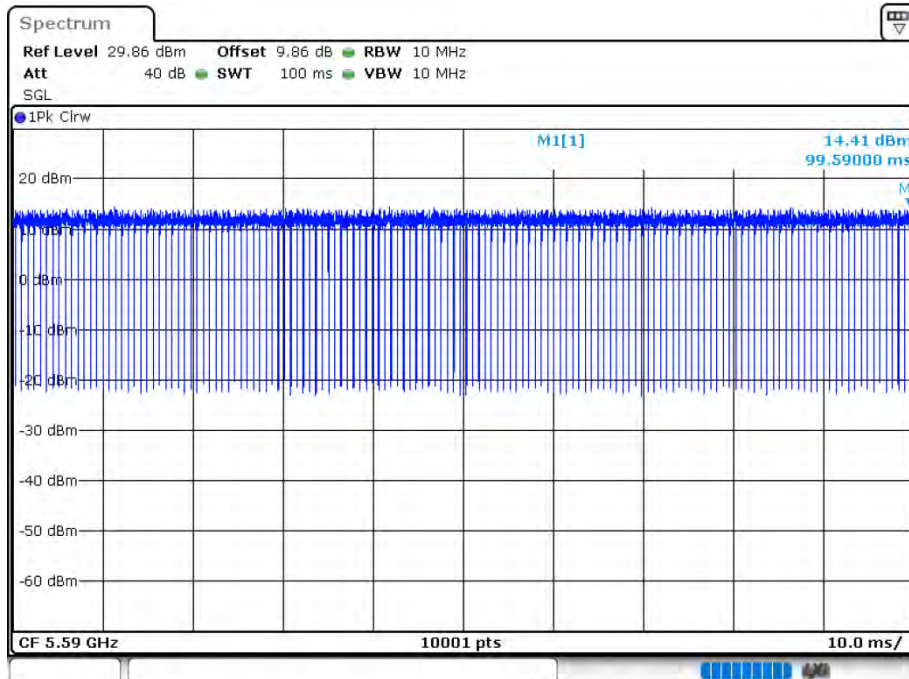

### Duty Cycle NVNT 802.11ac20 5700MHz Ant 2

Date: 12.AUG.2020 16:05:56

Duty Cycle NVNT 802.11ac40 5510MHz Ant 1

Date: 12.AUG.2020 15:43:50

Duty Cycle NVNT 802.11ac40 5590MHz Ant 1

Date: 12.AUG.2020 15:45:24