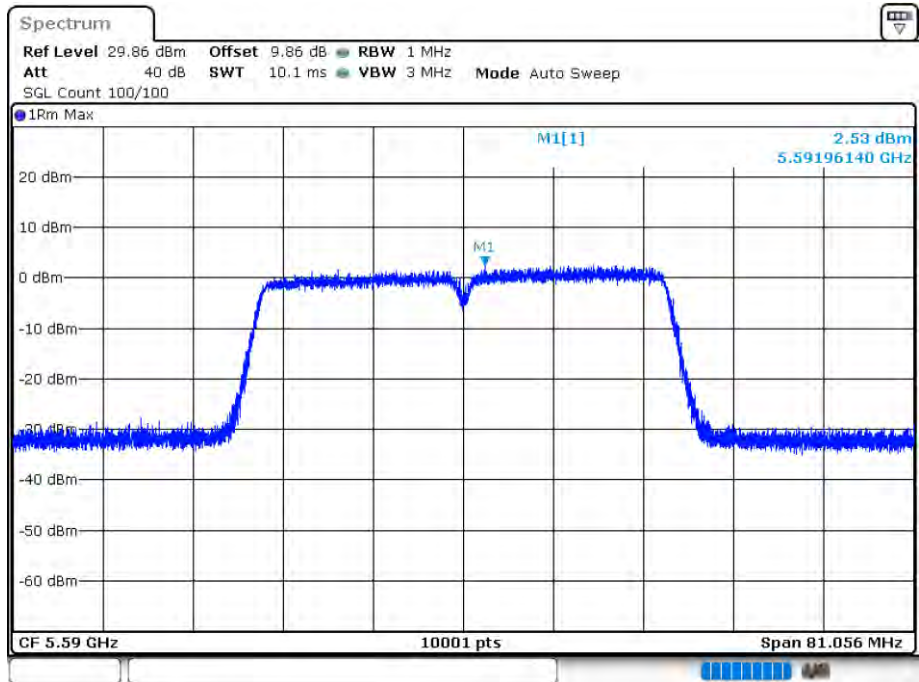

PSD NVNT 802.11n(HT40) 5590MHz Ant 1

Date: 12.AUG.2020 15:41:35