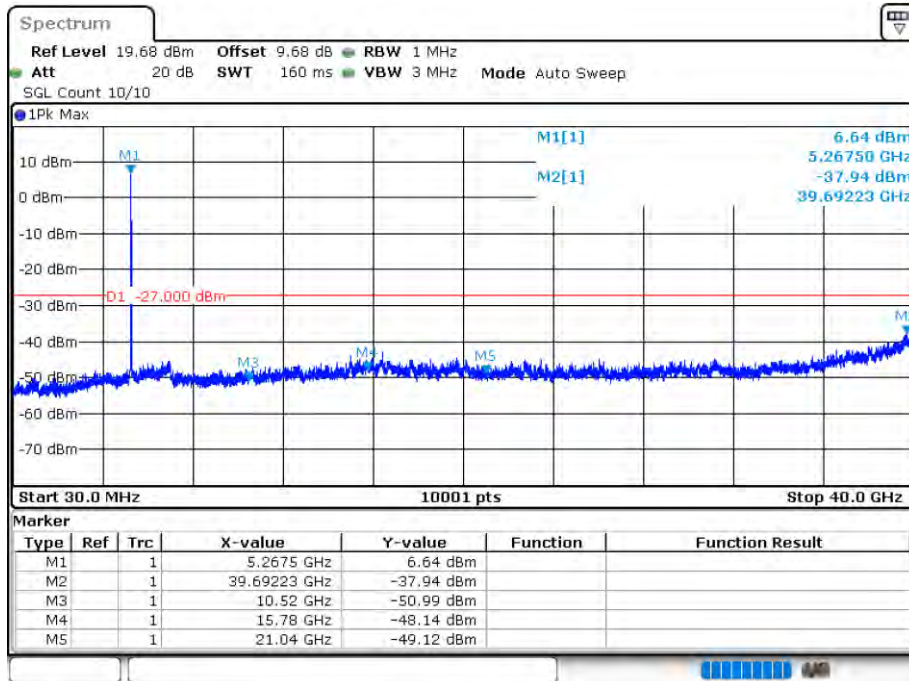

Tx. Spurious NVNT 802.11n(HT20) 5260MHz Ant 1 Emission

Date: 12.AUG.2020 17:32:48

Tx. Spurious NVNT 802.11n(HT20) 5280MHz Ant 1 Emission

Date: 12.AUG.2020 17:36:23

Tx. Spurious NVNT 802.11n(HT20) 5320MHz Ant 1 Emission