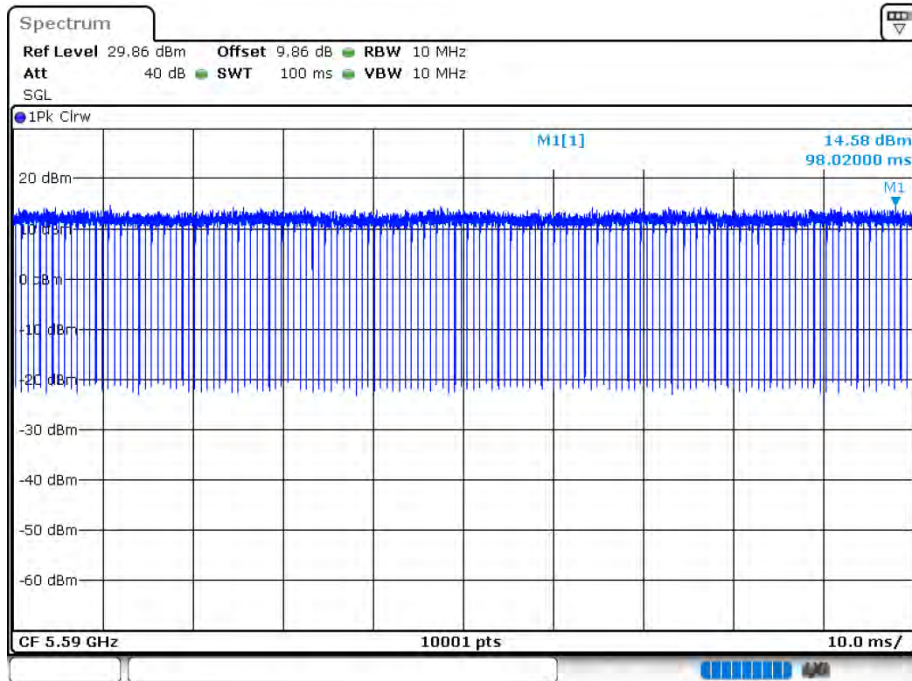

Duty Cycle NVNT 802.11n(HT40) 5590MHz Ant 2

Date: 12.AUG.2020 16:08:56