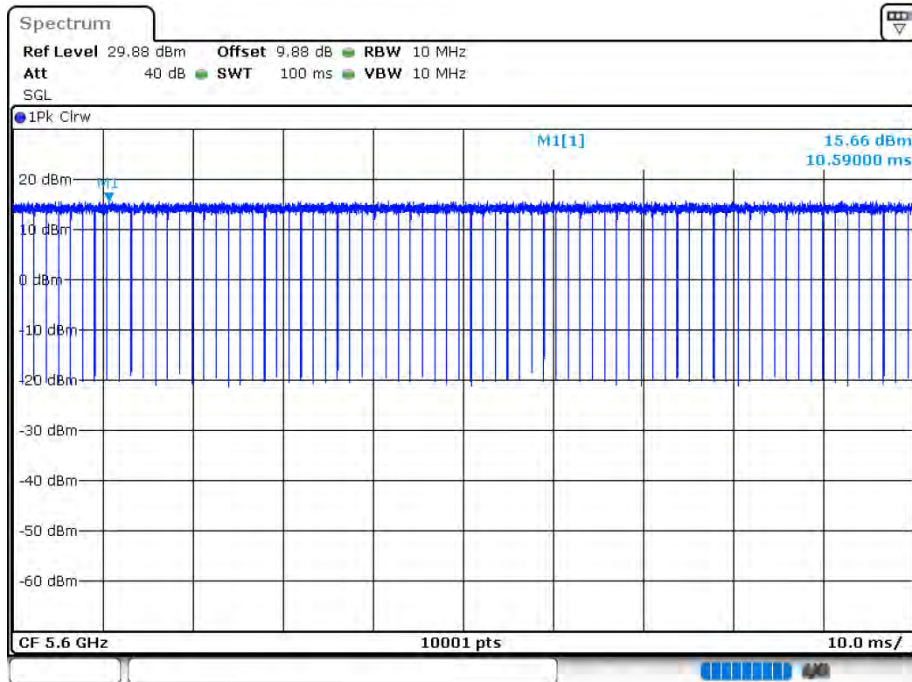

Duty Cycle NVNT 802.11n(HT20) 5600MHz Ant 1

Date: 12.AUG.2020 15:30:44