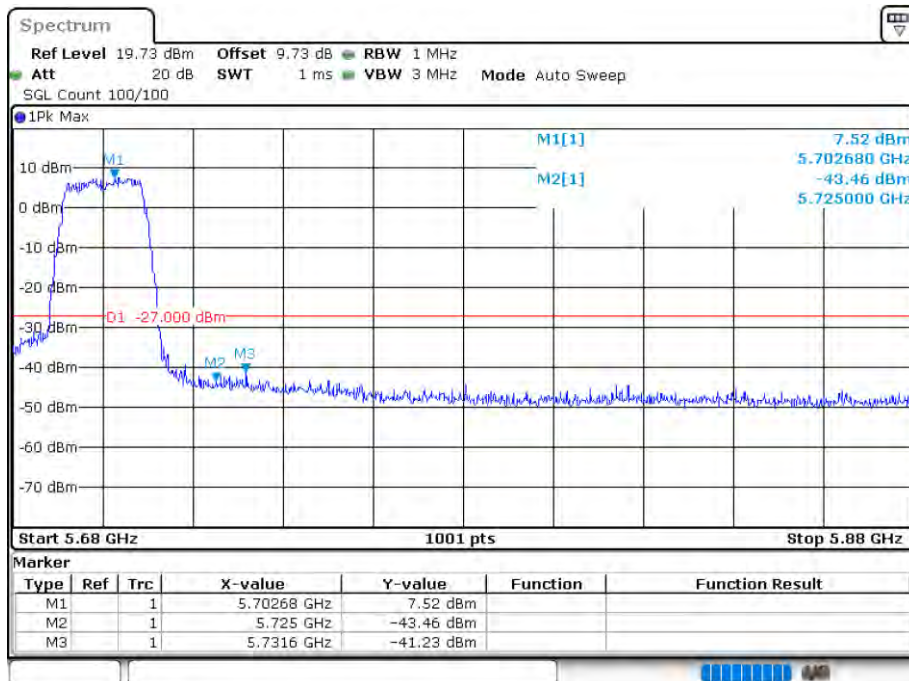

Band Edge NVNT 802.11ac20 5700MHz High Ant 2

Date: 12.AUG.2020 16:06:30