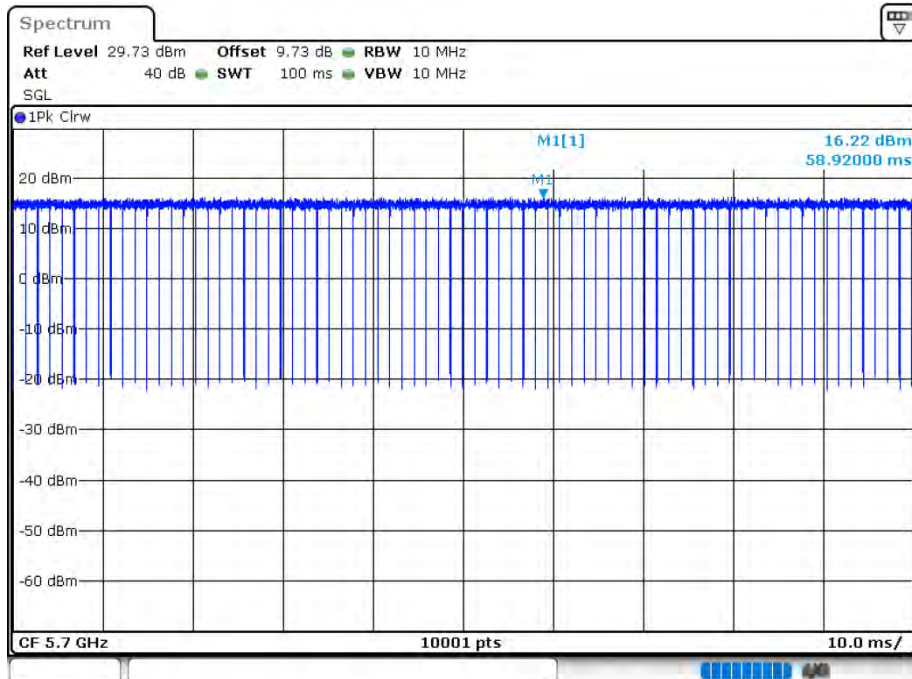

Duty Cycle NVNT 802.11n(HT20) 5700MHz Ant 2

Date: 12.AUG.2020 16:02:17