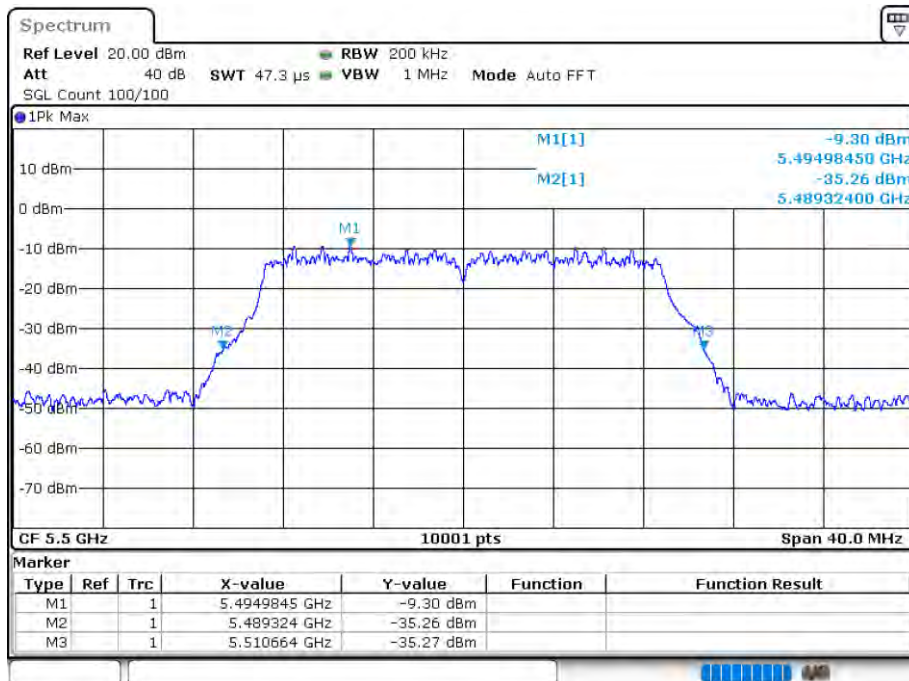

-26 dB BW NVNT 802.11n(HT20) 5500MHz Ant 1

Date: 12.AUG.2020 15:30:01