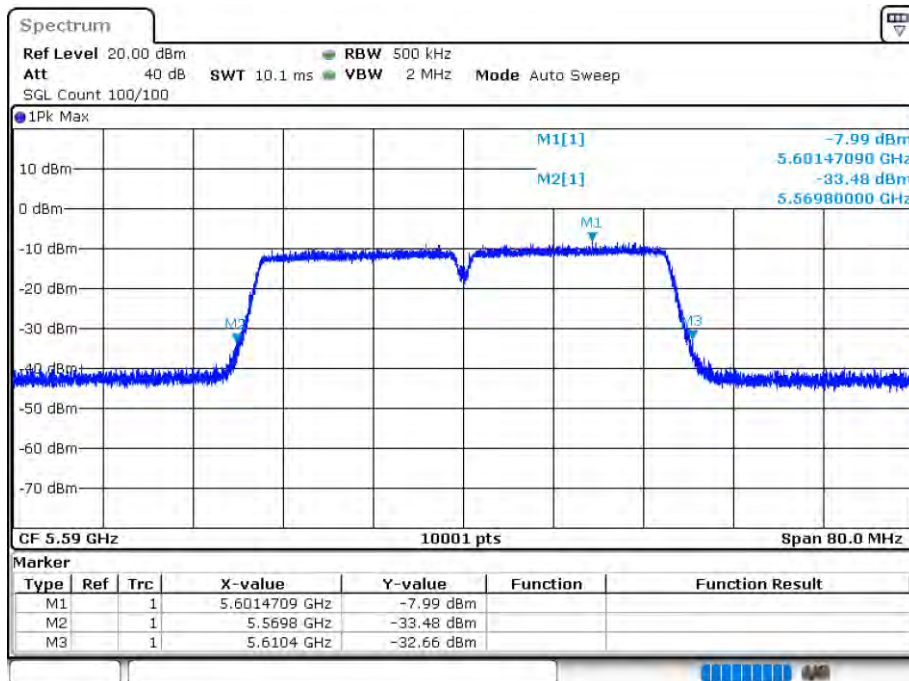

-26 dB BW NVNT 802.11ac40 5590MHz Ant 2

Date: 12.AUG.2020 16:13:49