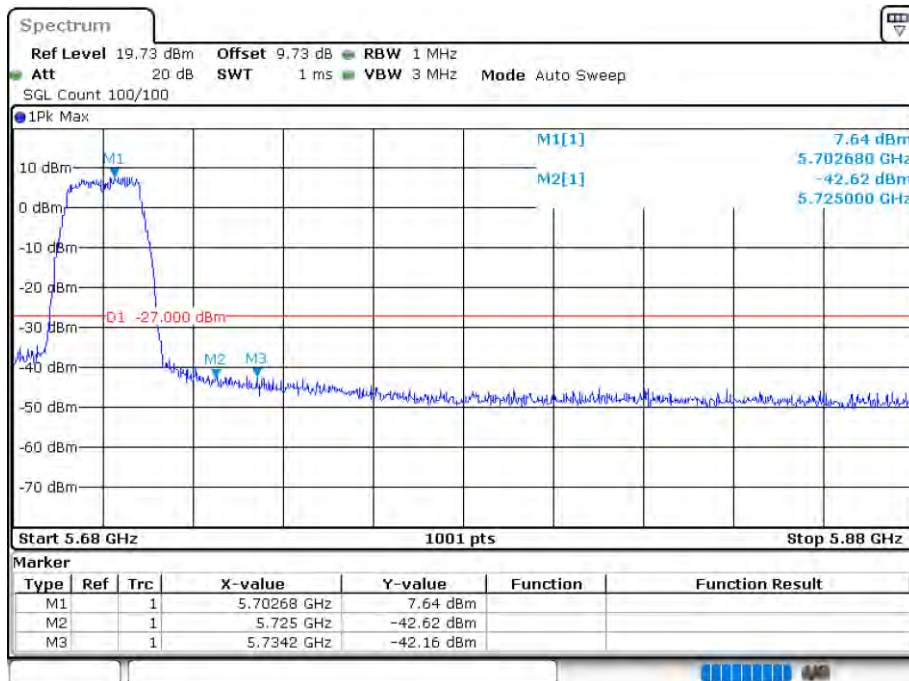

### Band Edge NVNT 802.11a 5700MHz High Ant 1

Date: 12.AUG.2020 15:28:40

Band Edge NVNT 802.11a 5500MHz Low Ant 2

Date: 12.AUG.2020 15:55:44

Band Edge NVNT 802.11a 5700MHz High Ant 2

Date: 12.AUG.2020 15:59:01