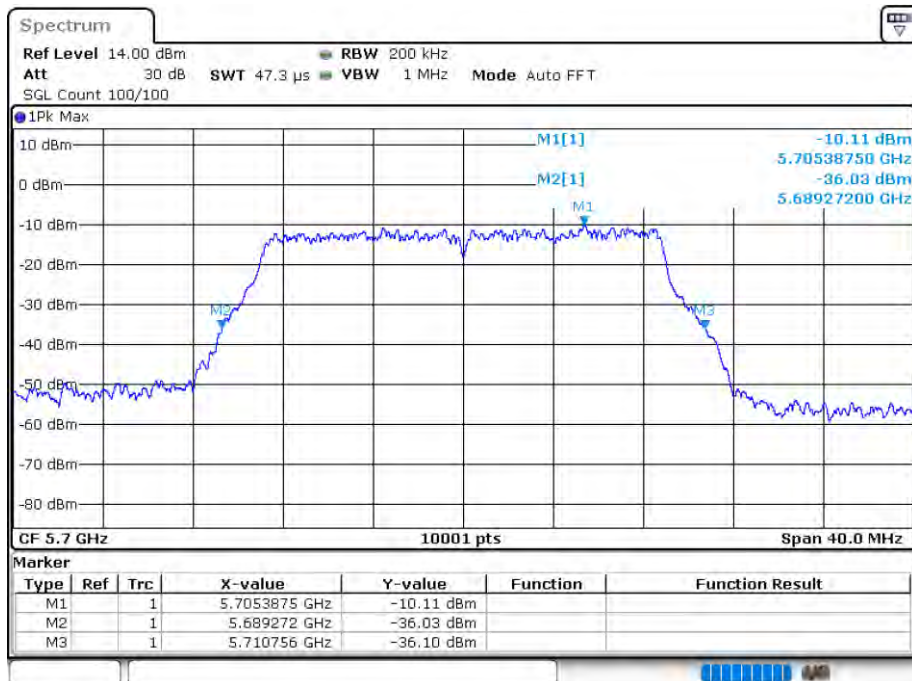

## -26 dB BW NVNT 802.11n(HT20) 5600MHz Ant 1

Date: 12.AUG.2020 15:31:01

OBW NVNT 802.11n(HT20) 5700MHz Ant 1

Date: 12.AUG.2020 15:32:00

-26 dB BW NVNT 802.11n(HT20) 5700MHz Ant 1

Date: 12.AUG.2020 15:32:02

## OBW NVNT 802.11n(HT20) 5500MHz Ant 2

Date: 12.AUG.2020 16:00:05