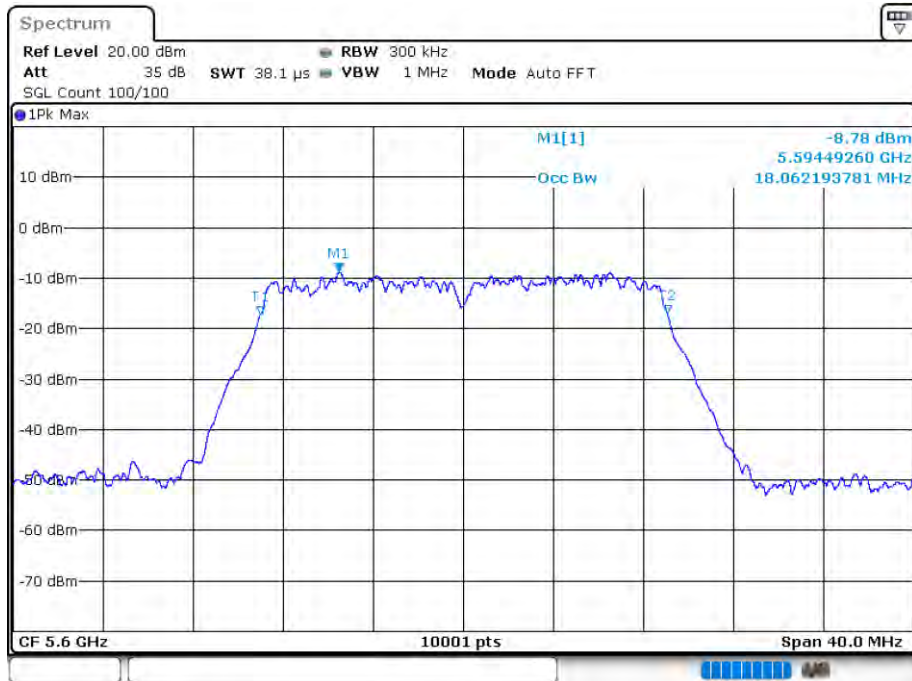

### OBW NVNT 802.11ac20 5600MHz Ant 1

Date: 12.AUG.2020 15:34:27