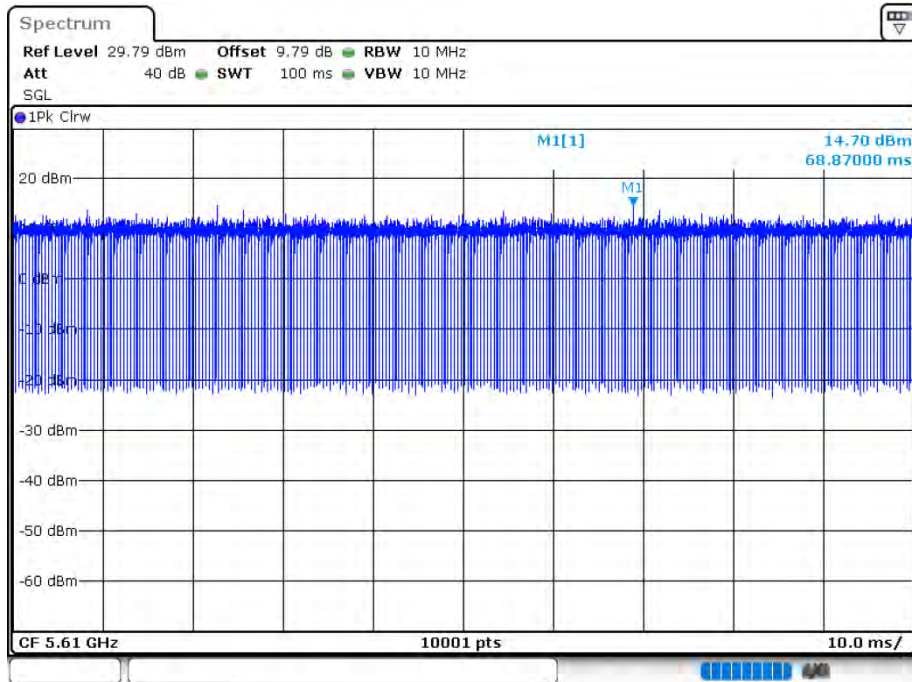

### Duty Cycle NVNT 802.11ac40 5670MHz Ant 2

Date: 12.AUG.2020 16:15:37

Duty Cycle NVNT 802.11ac80 5530MHz Ant 1

Date: 12.AUG.2020 15:49:13

Duty Cycle NVNT 802.11ac80 5610MHz Ant 1

Date: 12.AUG.2020 15:51:36