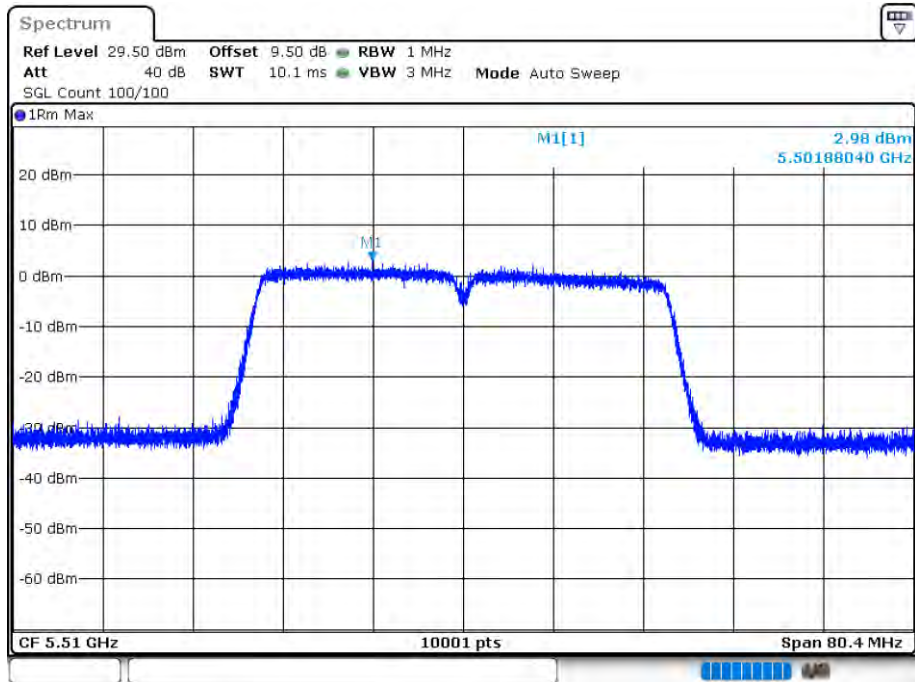

### PSD NVNT 802.11ac40 5590MHz Ant 1

Date: 12.AUG.2020 15:45:57

PSD NVNT 802.11ac40 5670MHz Ant 1

Date: 12.AUG.2020 15:47:21

PSD NVNT 802.11ac40 5510MHz Ant 2

Date: 12.AUG.2020 16:12:26

PSD NVNT 802.11ac40 5590MHz Ant 2