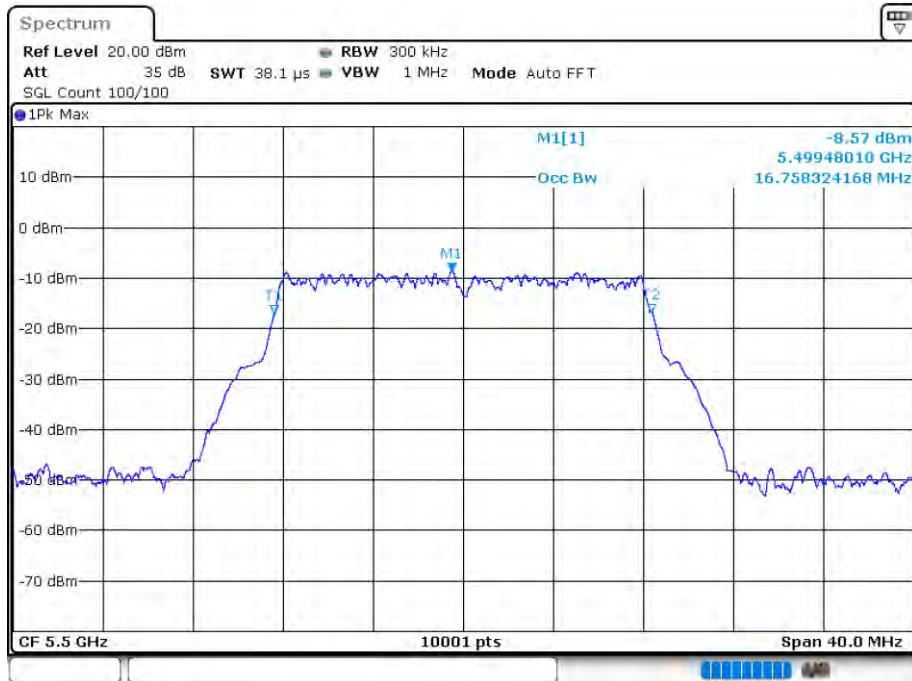

OBW NVNT 802.11a 5500MHz Ant 1

Date: 12.AUG.2020 15:26:24