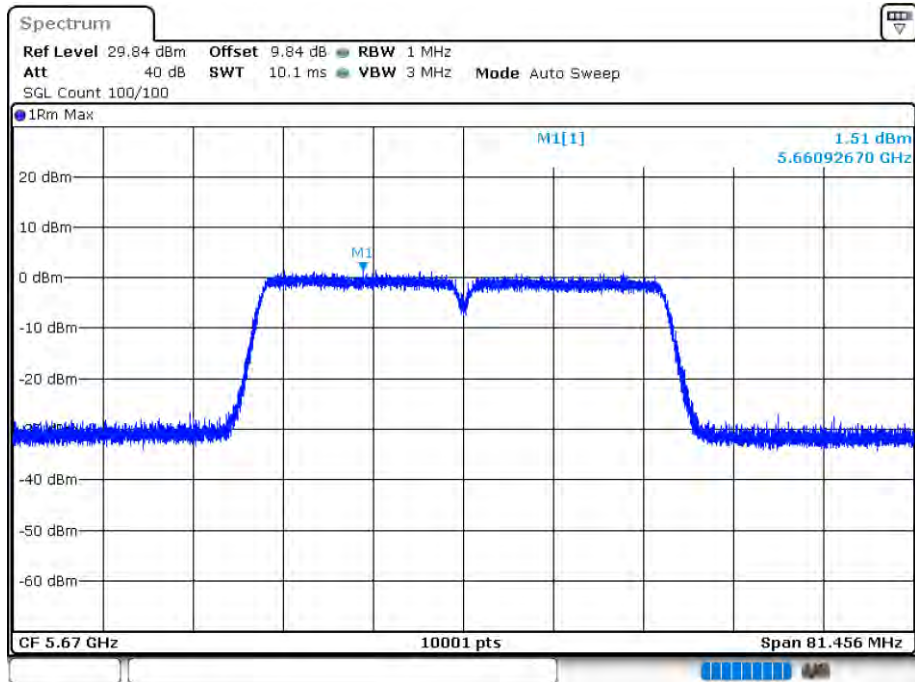

PSD NVNT 802.11ac40 5670MHz Ant 2

Date: 12.AUG.2020 16:16:11