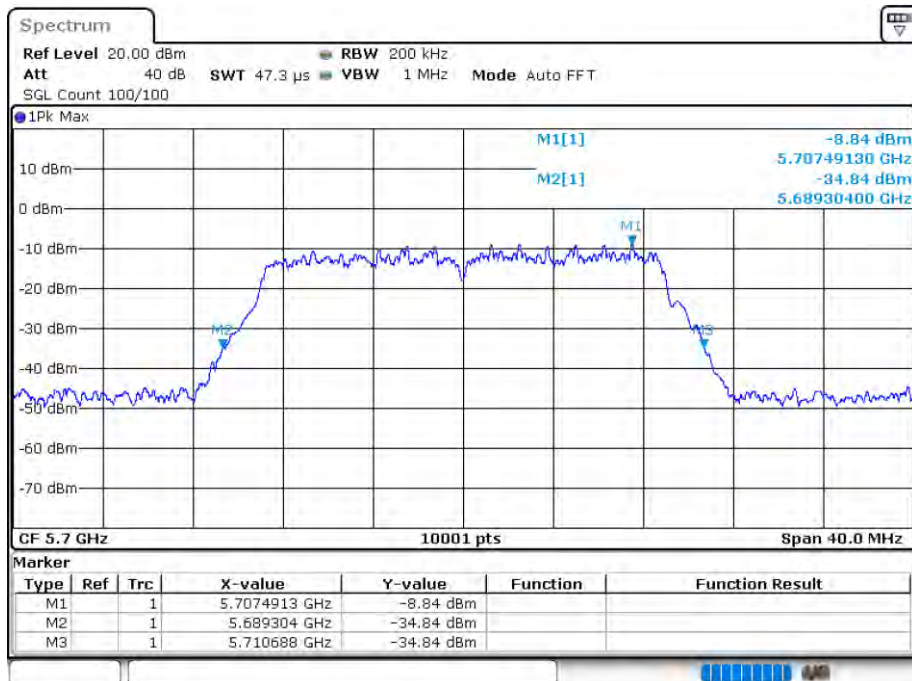

-26 dB BW NVNT 802.11ac20 5700MHz Ant 1

Date: 12.AUG.2020 15:35:54