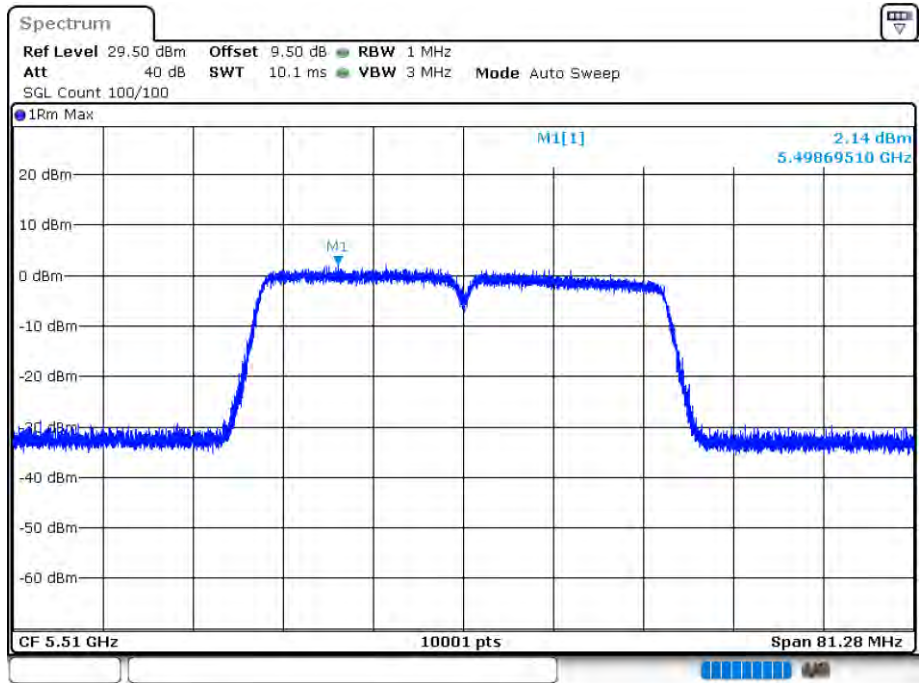

PSD NVNT 802.11ac40 5510MHz Ant 1

Date: 12.AUG.2020 15:44:22