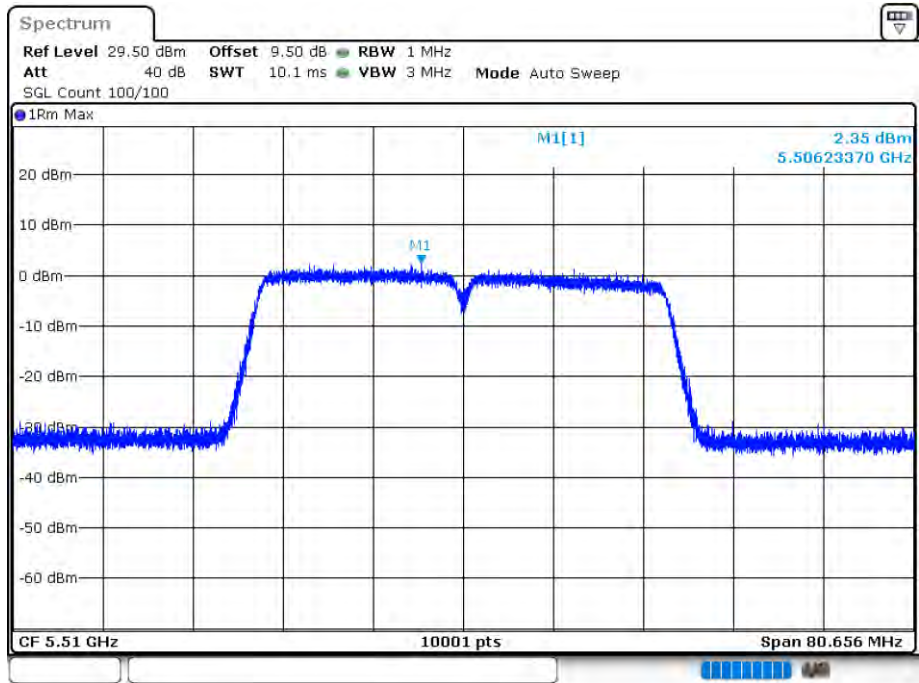

PSD NVNT 802.11n(HT40) 5510MHz Ant 1

Date: 12.AUG.2020 15:42:47