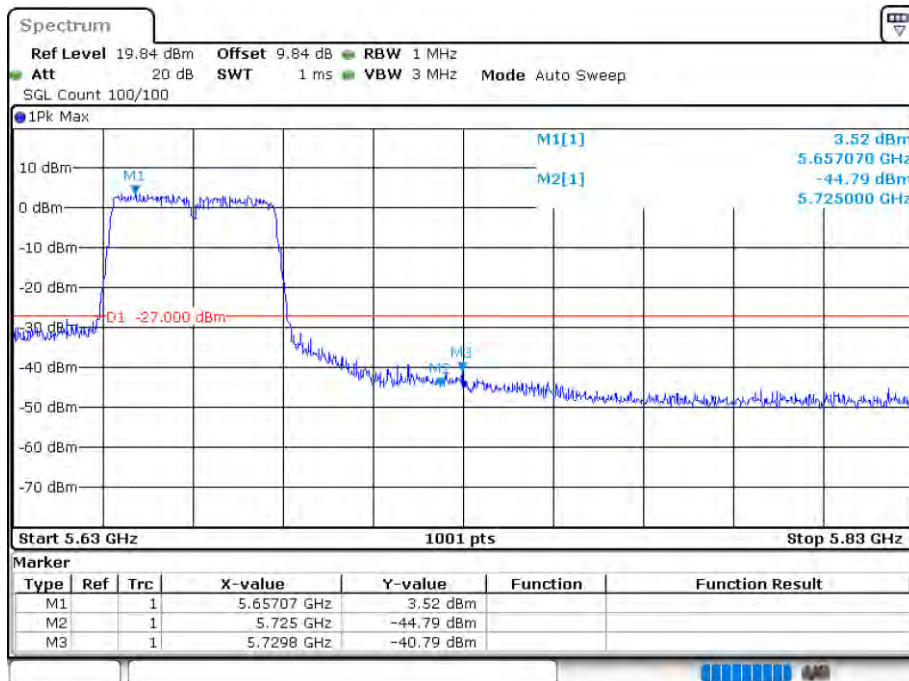

Band Edge NVNT 802.11ac20 5700MHz High Ant 2

Date: 12.AUG.2020 16:06:30

Band Edge NVNT 802.11ac40 5510MHz Low Ant 1

Date: 12.AUG.2020 15:44:30

Band Edge NVNT 802.11ac40 5670MHz High Ant 1

Date: 12.AUG.2020 15:47:30