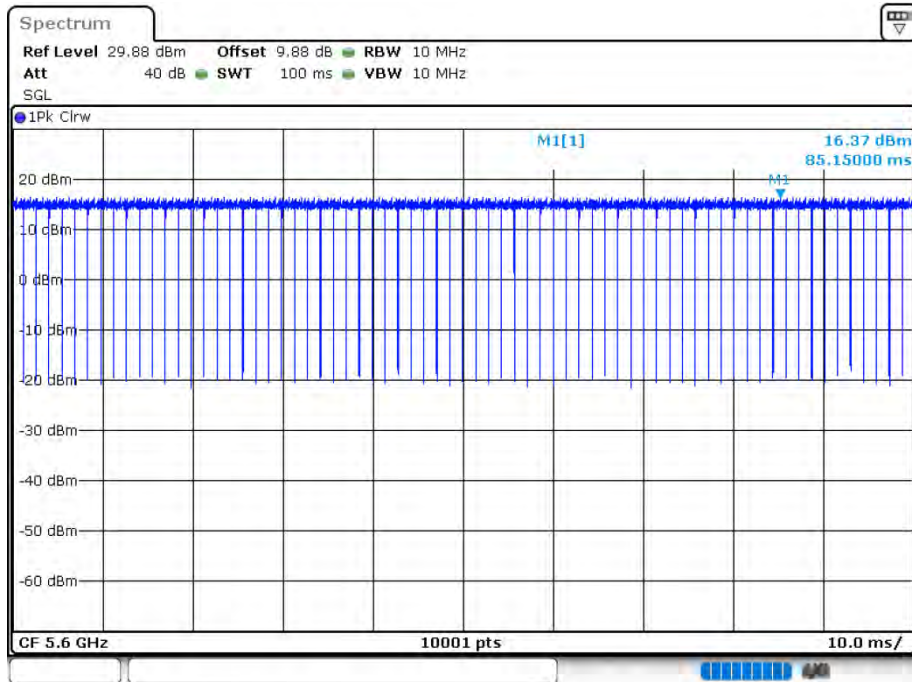

Duty Cycle NVNT 802.11a 5600MHz Ant 1

Date: 12.AUG.2020 15:27:25