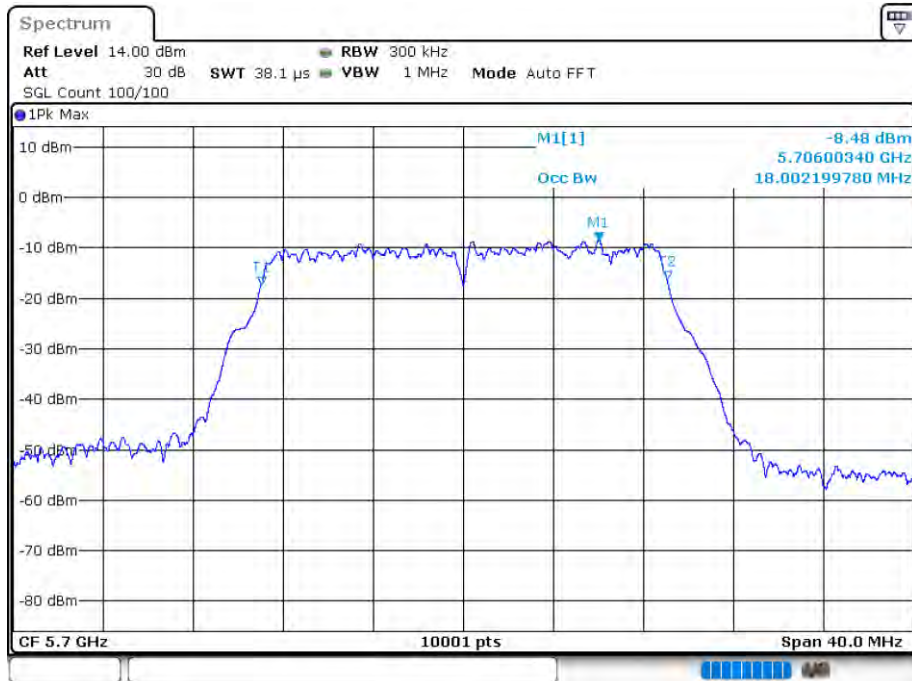

OBW NVNT 802.11n(HT20) 5700MHz Ant 1

Date: 12.AUG.2020 15:32:00