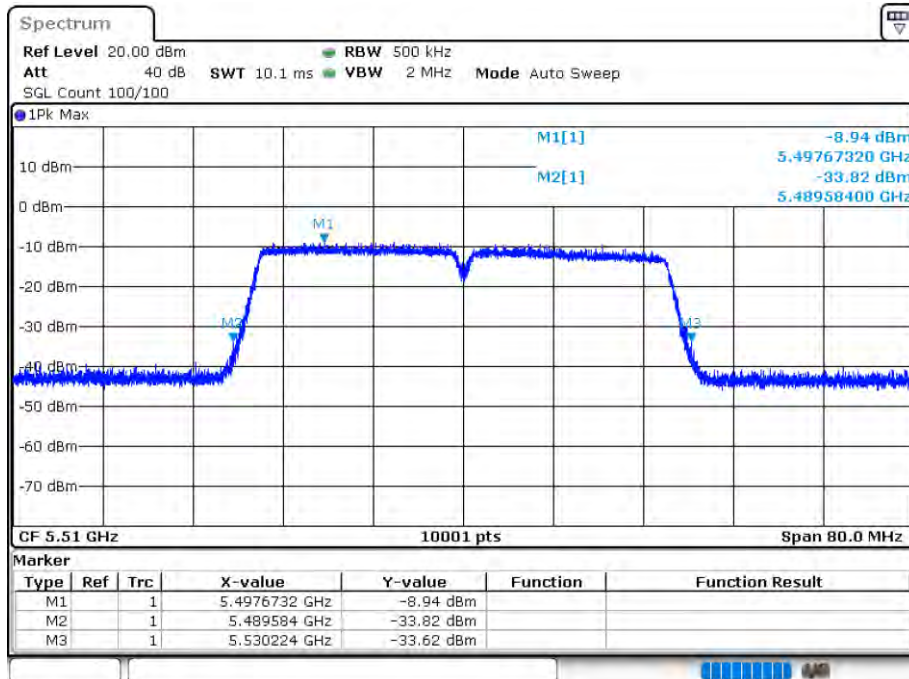

-26 dB BW NVNT 802.11ac40 5510MHz Ant 1

Date: 12.AUG.2020 15:44:13