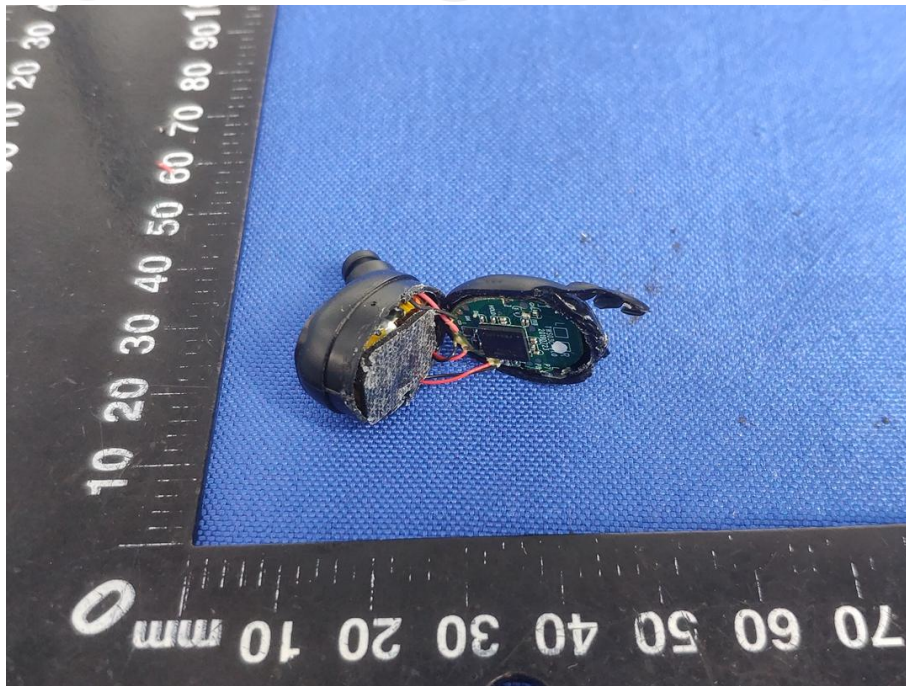

Product: VERSA Bluetooth Earphones
Model: XV-01
Internal Photos

*******END OF REPORT*******