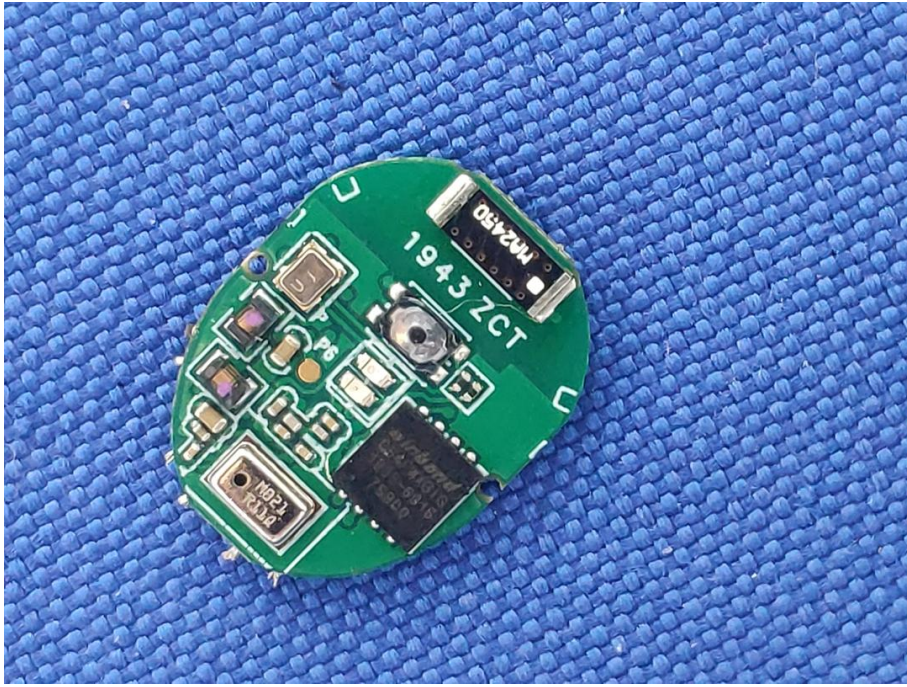

Appendix B: Photographs of EUT

Product: VERSA Bluetooth Earphones

Model: XV-01

Internal Photos

Left

Antenna

Right