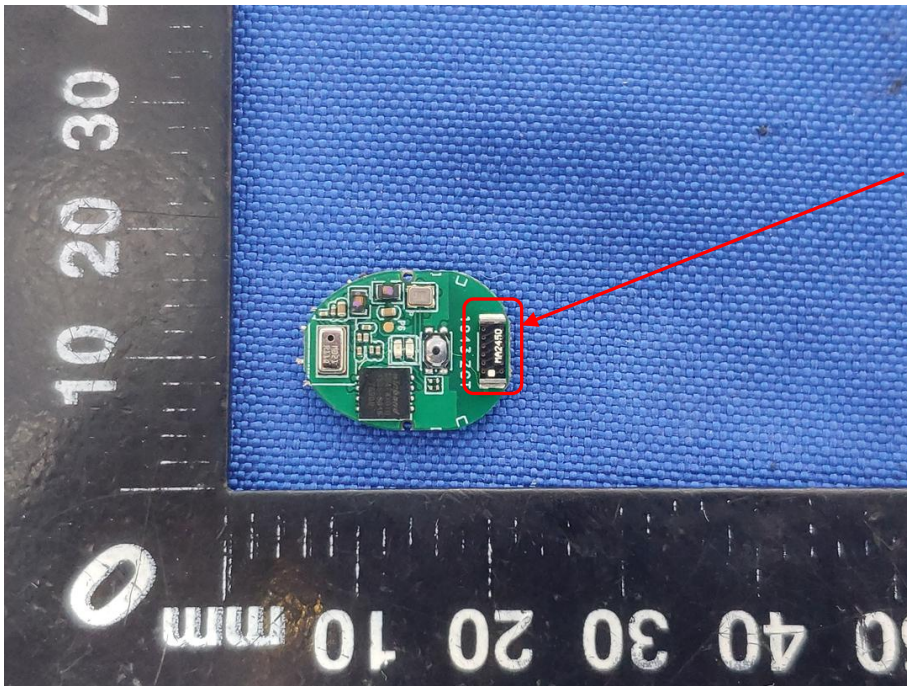

Appendix B: Photographs of EUT

Product: VERSA Bluetooth Earphones

Model: XV-01

Internal Photos

Left

Antenna

Right