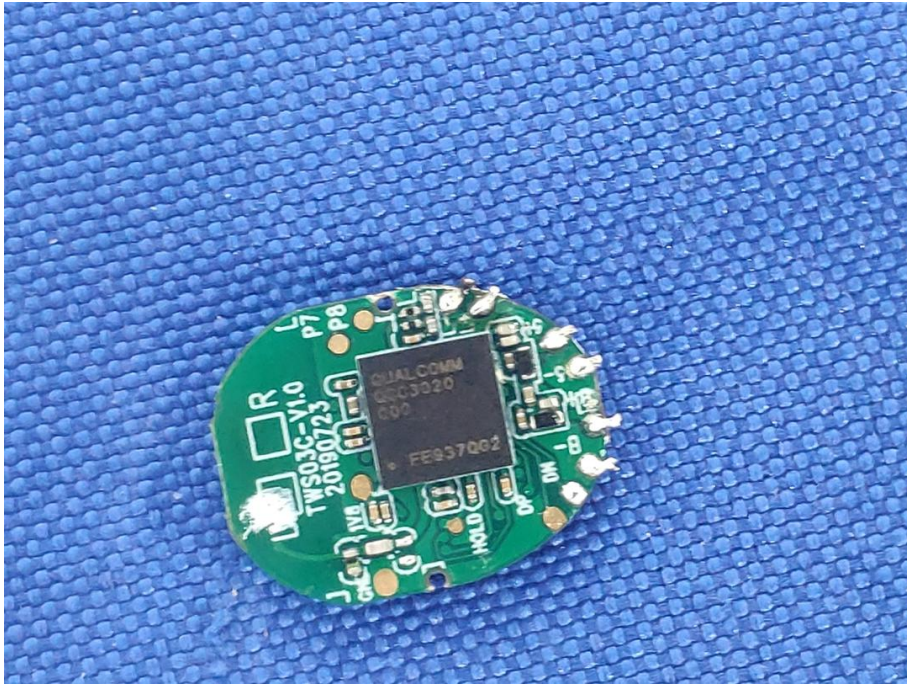

Appendix B: Photographs of EUT

Product: VERSA Bluetooth Earphones

Model: XV-01

Internal Photos

Left

Antenna

Right