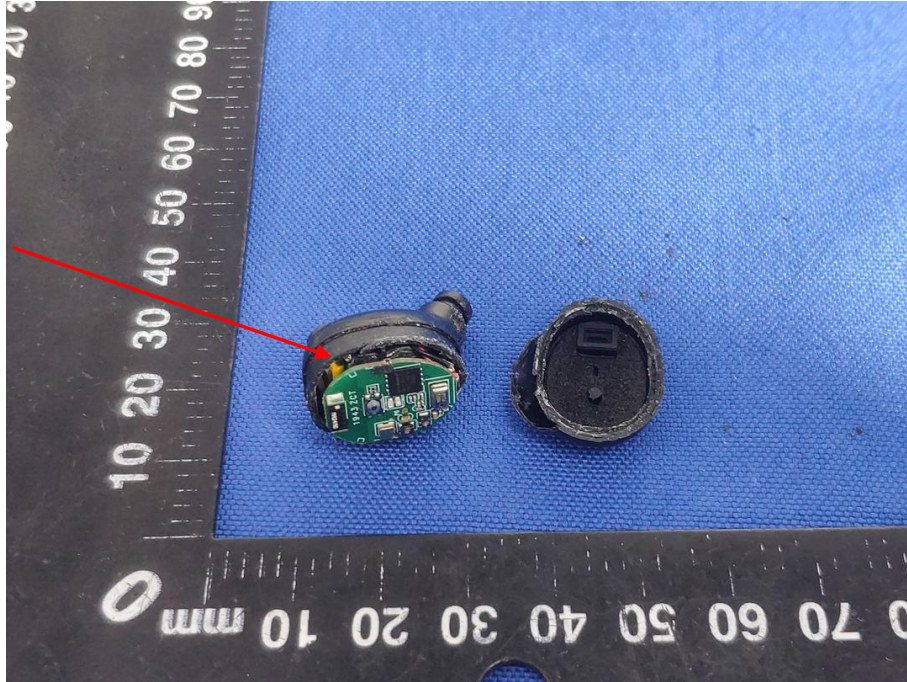

Appendix B: Photographs of EUT

Product: VERSA Bluetooth Earphones

Model: XV-01

Internal Photos

Left

Antenna

Right