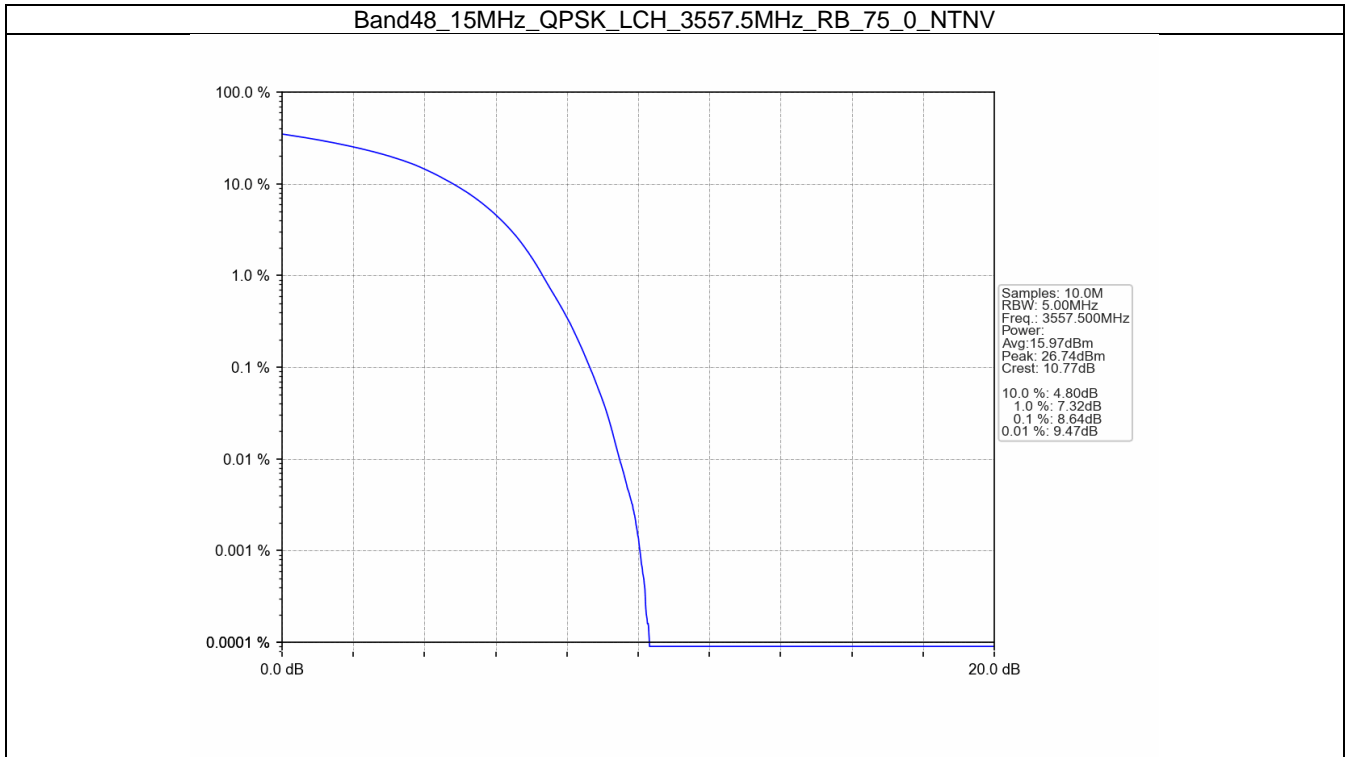

1.3.2 Test Graph