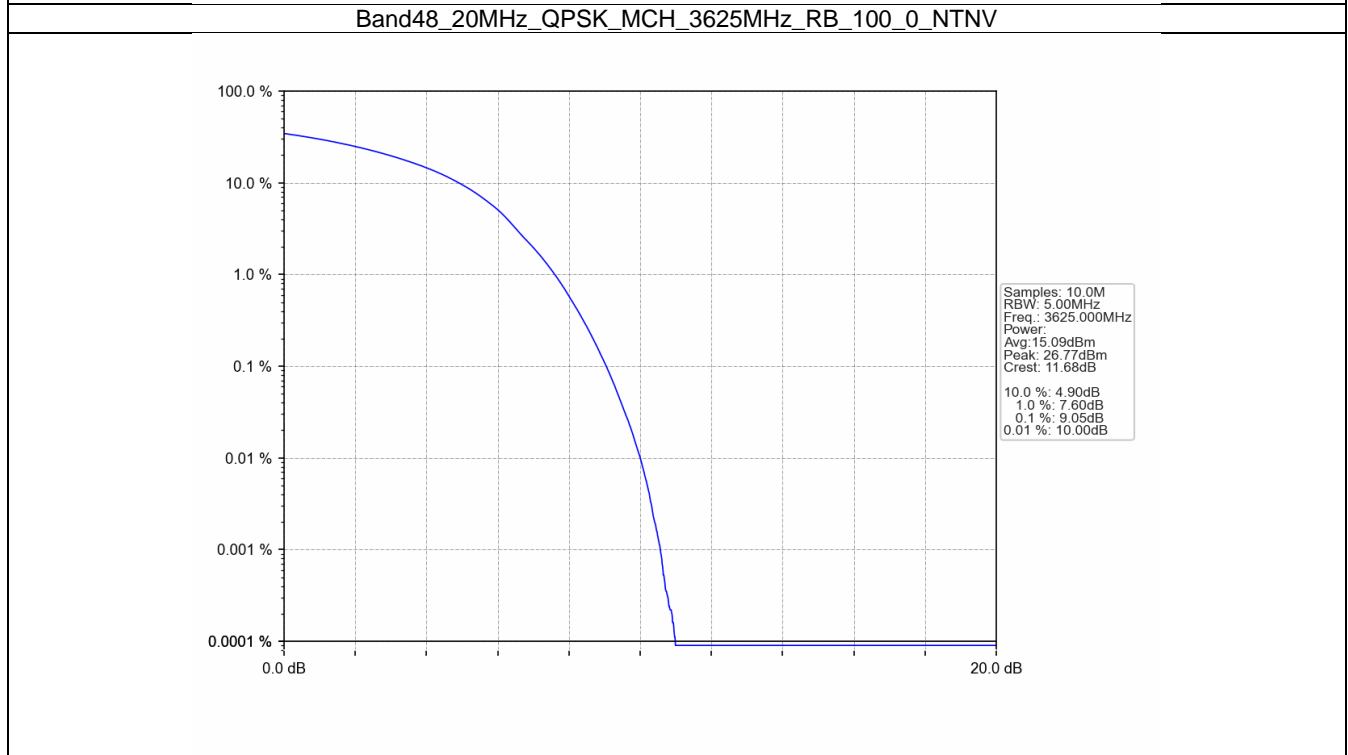

1.4.2 Test Graph