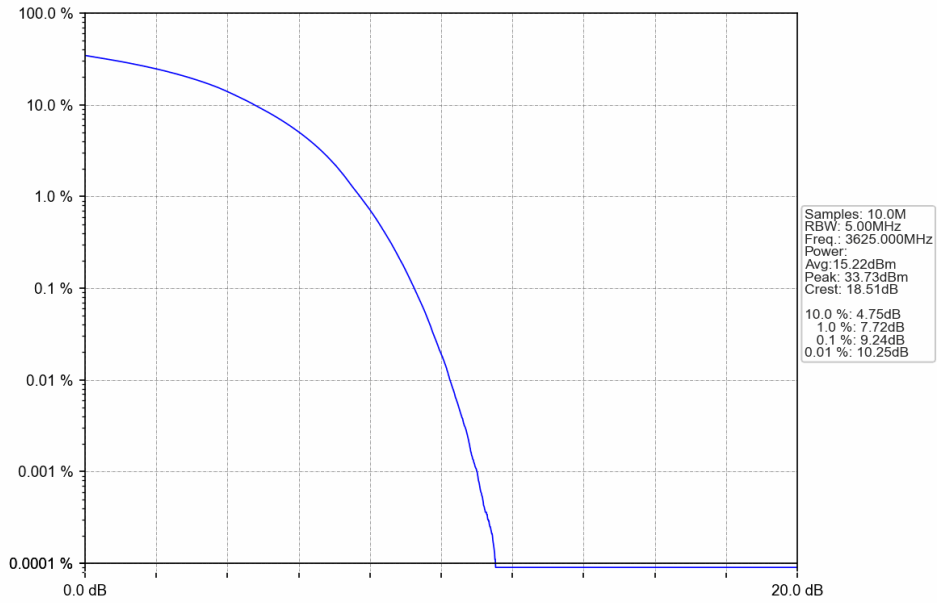

### 1.3.2 Test Graph

Band48\_15MHz\_QPSK\_HCH\_3692.5MHz\_RB\_75\_0\_NTNV

Band48\_15MHz\_16QAM\_LCH\_3557.5MHz\_RB\_75\_0\_NTNV

Band48\_15MHz\_16QAM\_MCH\_3625MHz\_RB\_75\_0\_NTNV

Band48\_15MHz\_16QAM\_HCH\_3692.5MHz\_RB\_75\_0\_NTNV