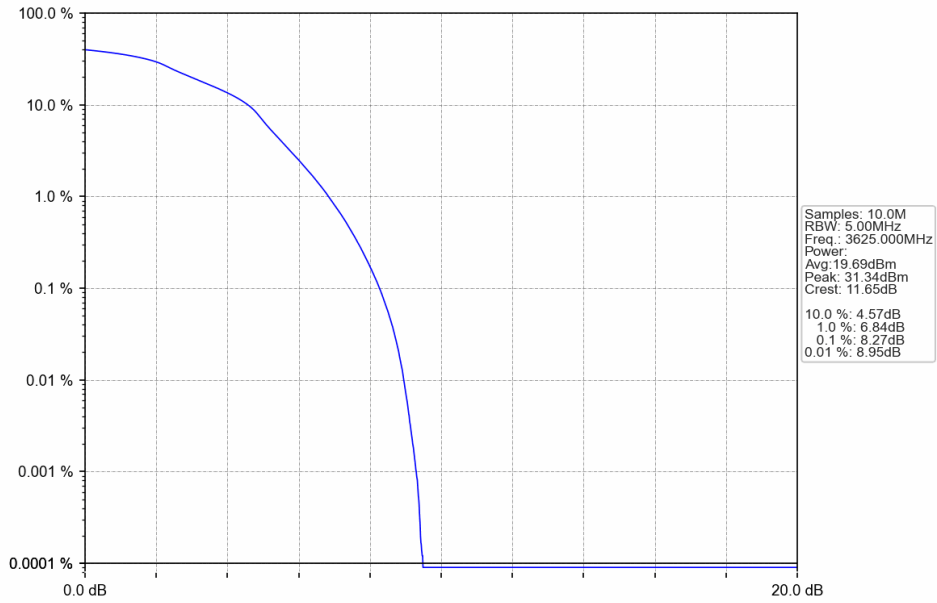

### 1.1.2 Test Graph

Band48\_5MHz\_QPSK\_HCH\_3697.5MHz\_RB\_25\_0\_NTNV

Band48\_5MHz\_16QAM\_LCH\_3552.5MHz\_RB\_25\_0\_NTNV

Band48\_5MHz\_16QAM\_MCH\_3625MHz\_RB\_25\_0\_NTNV

Band48\_5MHz\_16QAM\_HCH\_3697.5MHz\_RB\_25\_0\_NTNV