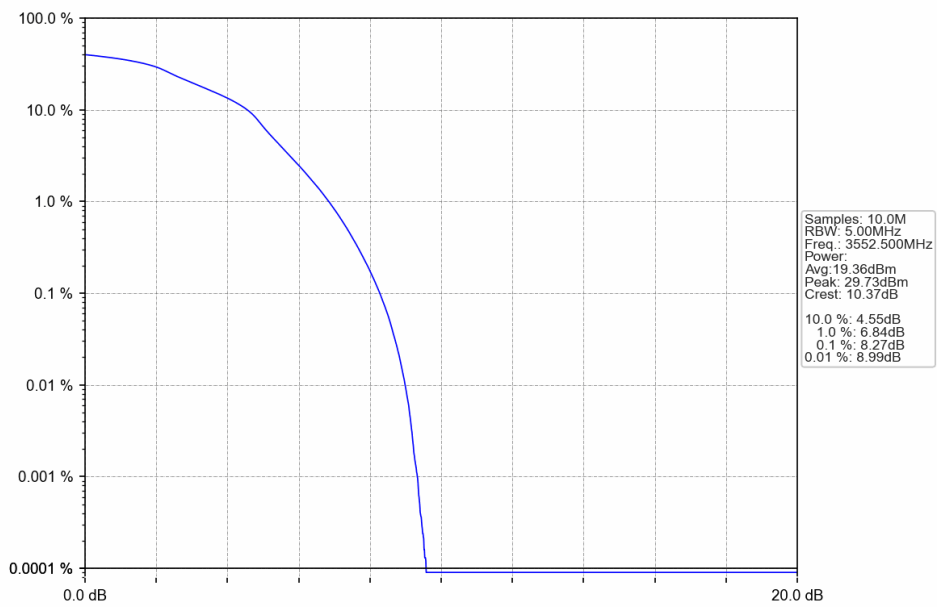

Band48_5MHz_16QAM_LCH_3552.5MHz_RB_25_0_NTNV