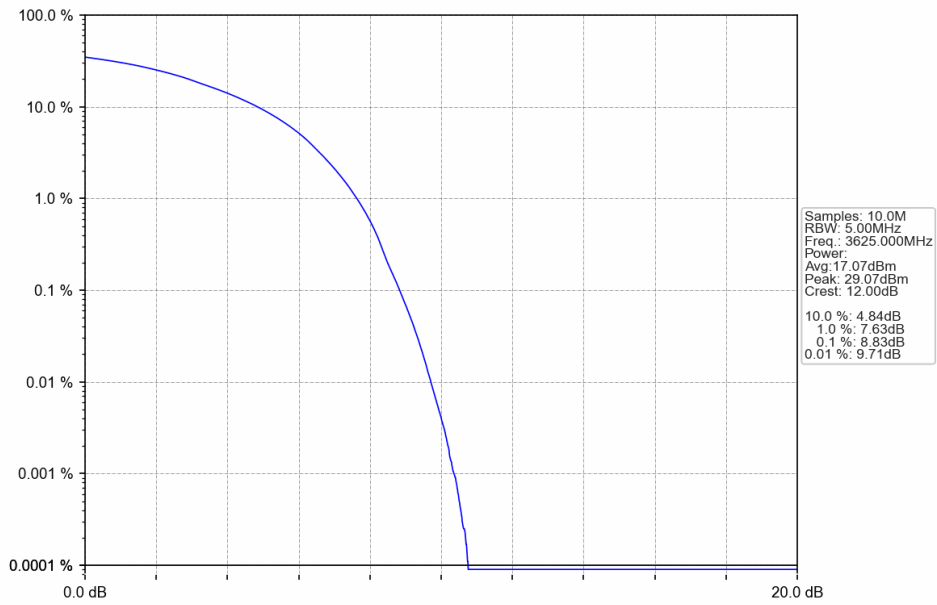

## 1.2.2 Test Graph

Band48\_10MHz\_QPSK\_HCH\_3695MHz\_RB\_50\_0\_NTNV

Band48\_10MHz\_16QAM\_LCH\_3555MHz\_RB\_50\_0\_NTNV

Band48\_10MHz\_16QAM\_MCH\_3625MHz\_RB\_50\_0\_NTNV

Band48\_10MHz\_16QAM\_HCH\_3695MHz\_RB\_50\_0\_NTNV