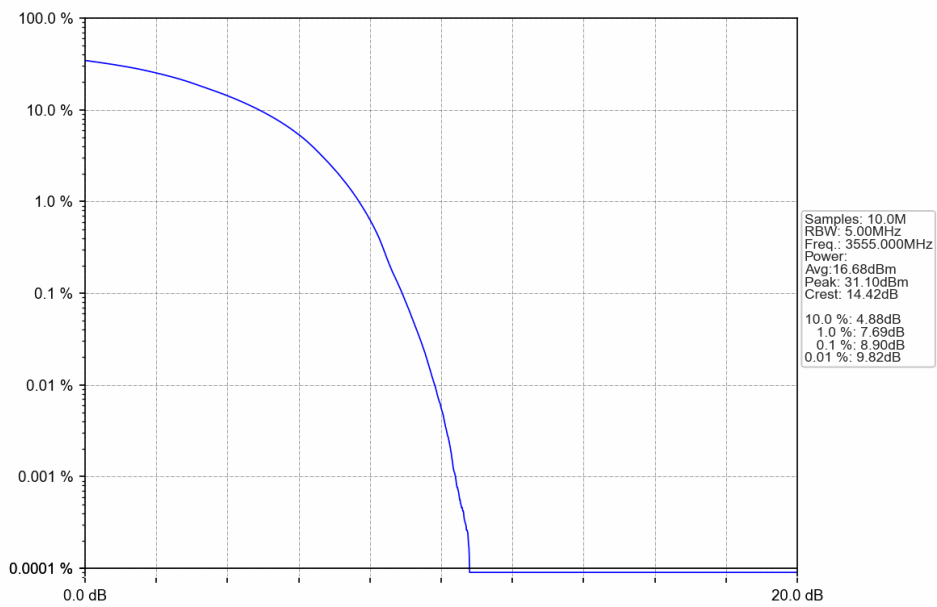

Band48_10MHz_16QAM_LCH_3555MHz_RB_50_0_NTNV