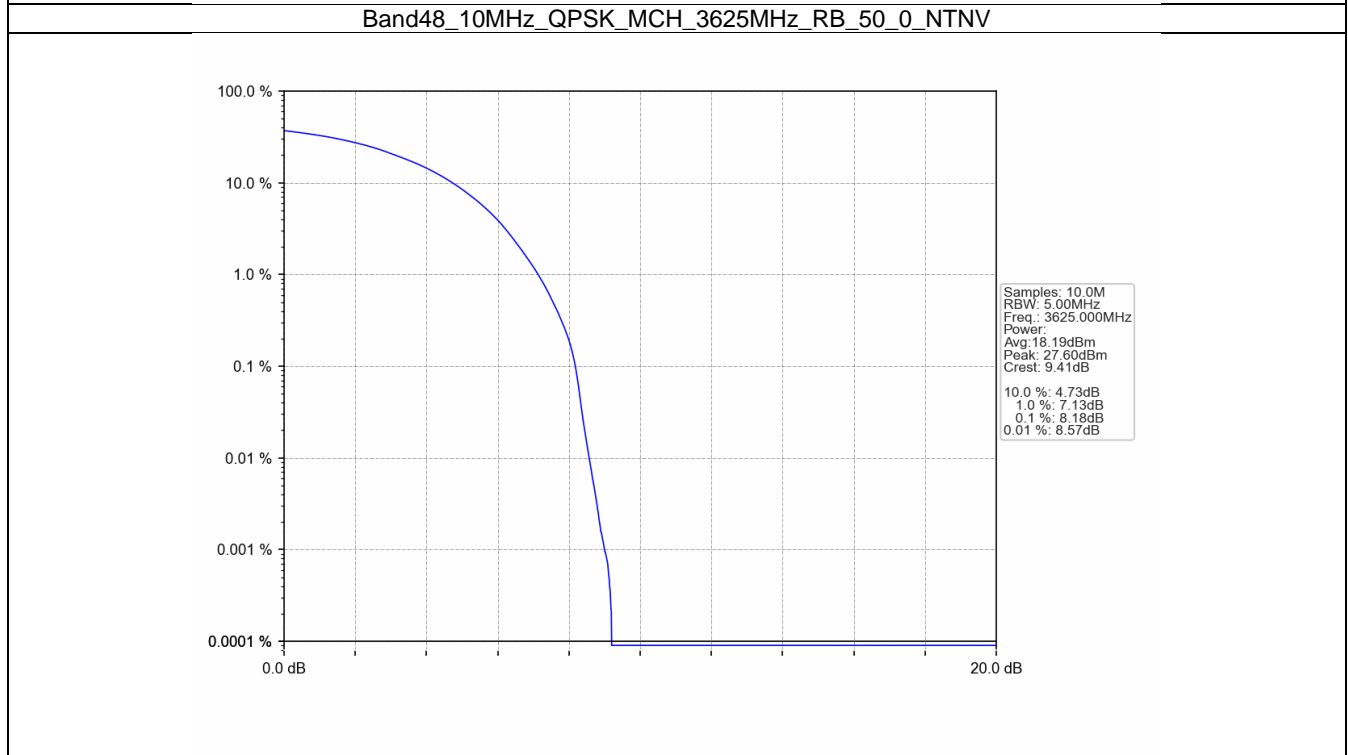

1.2.2 Test Graph