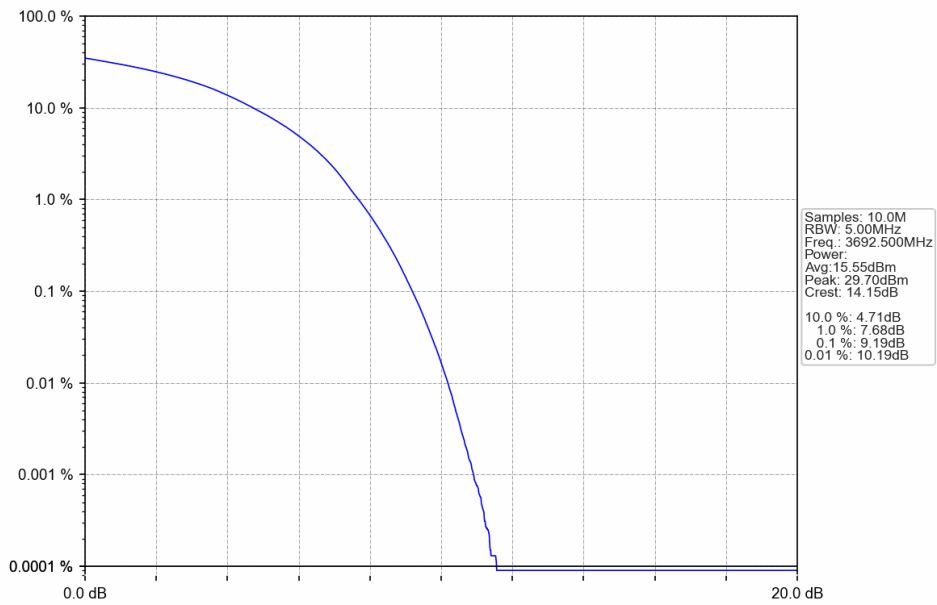

### 1.3.2 Test Graph

Band48\_15MHz\_QPSK\_HCH\_3692.5MHz\_RB\_75\_0\_NTNV

Band48\_15MHz\_16QAM\_LCH\_3557.5MHz\_RB\_75\_0\_NTNV

Band48\_15MHz\_16QAM\_MCH\_3625MHz\_RB\_75\_0\_NTNV

Band48\_15MHz\_16QAM\_HCH\_3692.5MHz\_RB\_75\_0\_NTNV