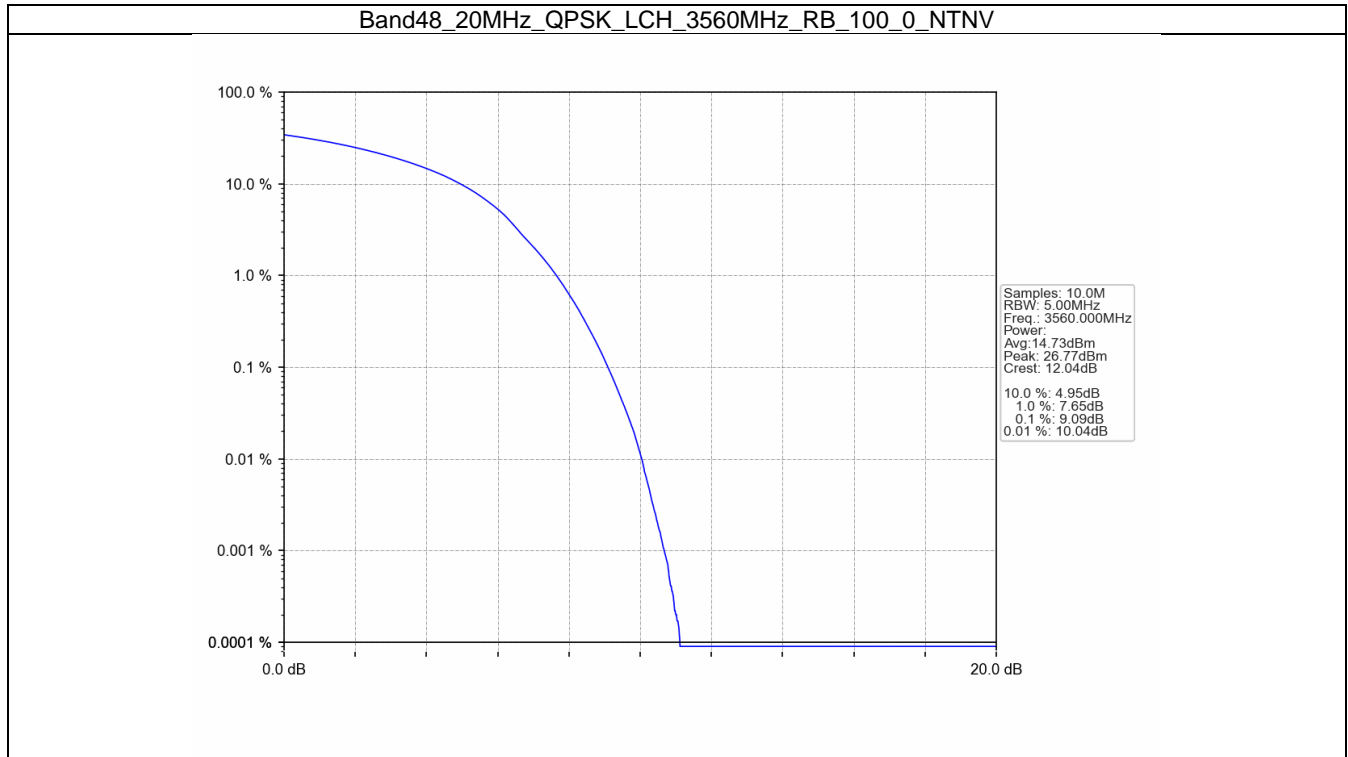

1.4.2 Test Graph