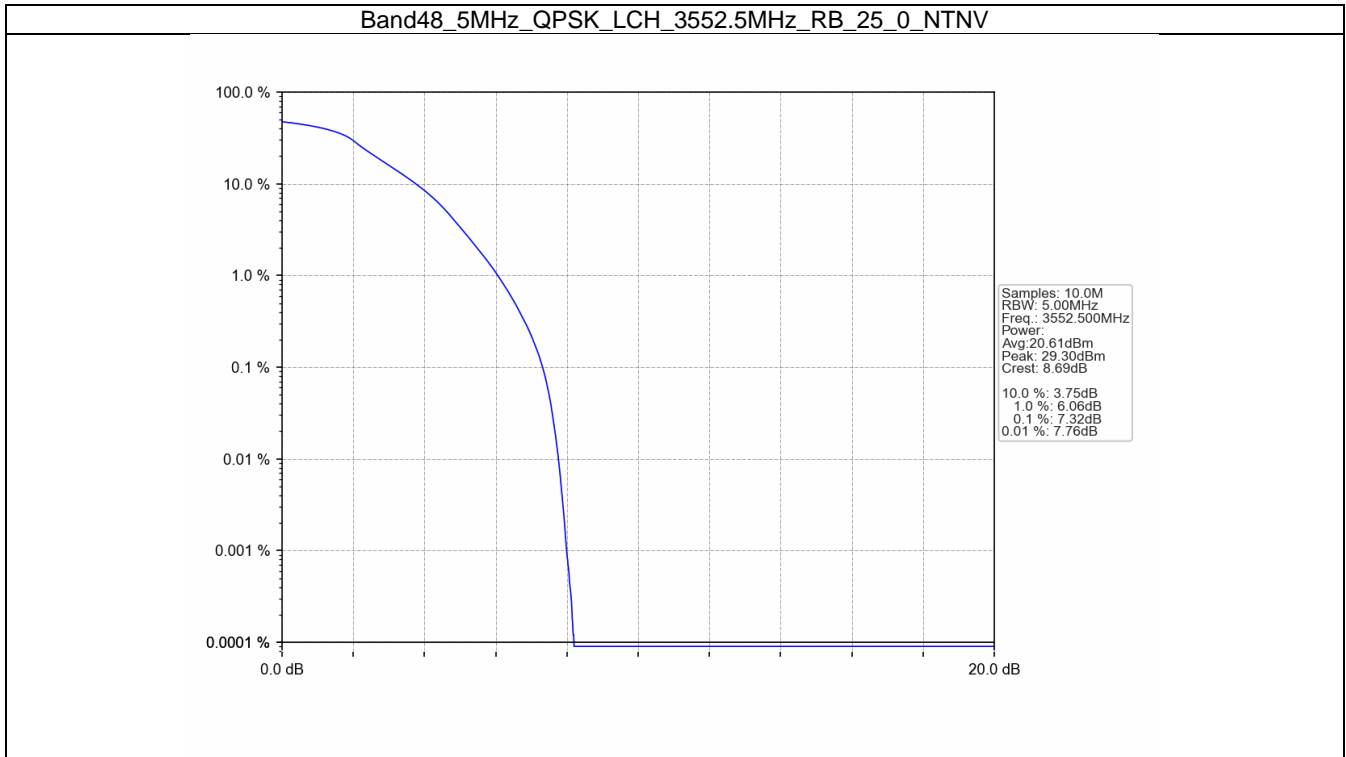

1.1.2 Test Graph