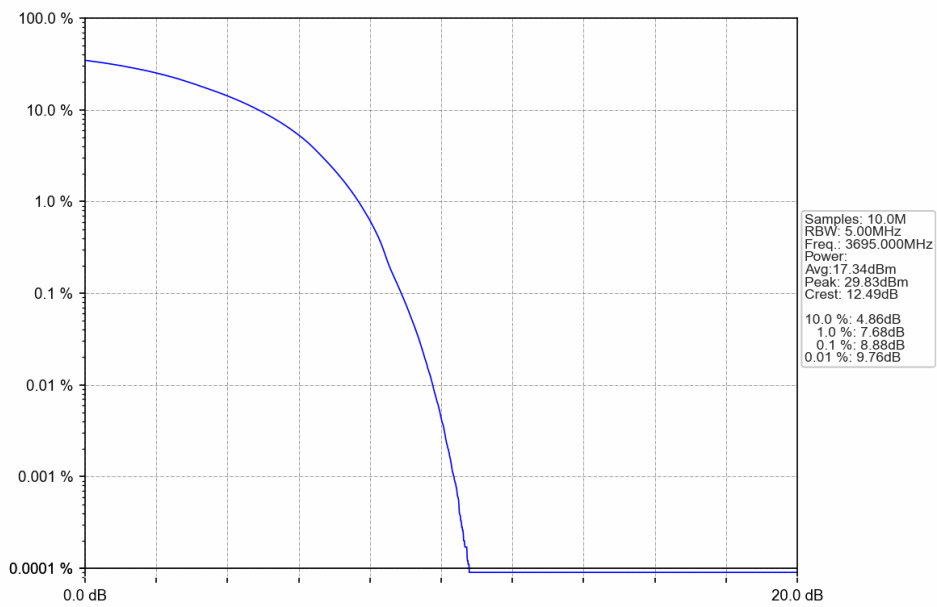

## 1.2.2 Test Graph

Band48\_10MHz\_QPSK\_HCH\_3695MHz\_RB\_50\_0\_NTNV

Band48\_10MHz\_16QAM\_LCH\_3555MHz\_RB\_50\_0\_NTNV

Band48\_10MHz\_16QAM\_MCH\_3625MHz\_RB\_50\_0\_NTNV

Band48\_10MHz\_16QAM\_HCH\_3695MHz\_RB\_50\_0\_NTNV