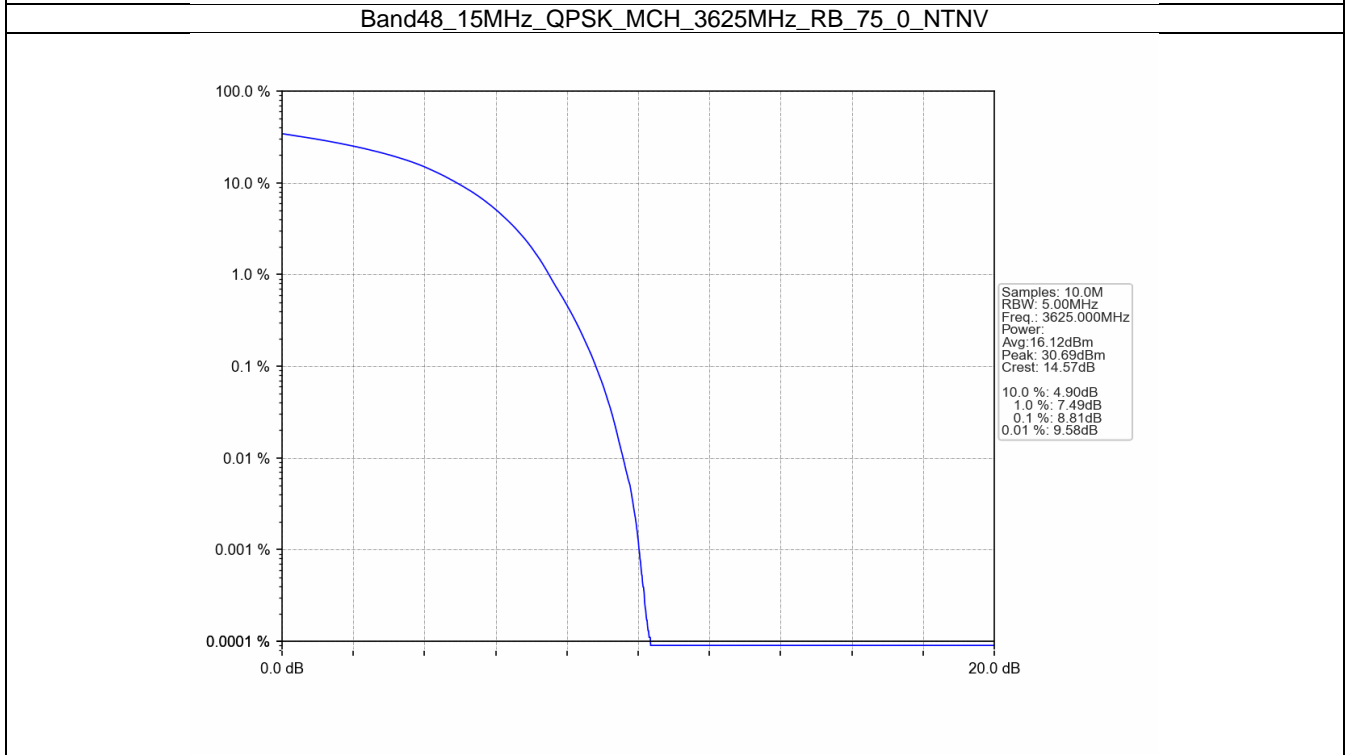

1.3.2 Test Graph