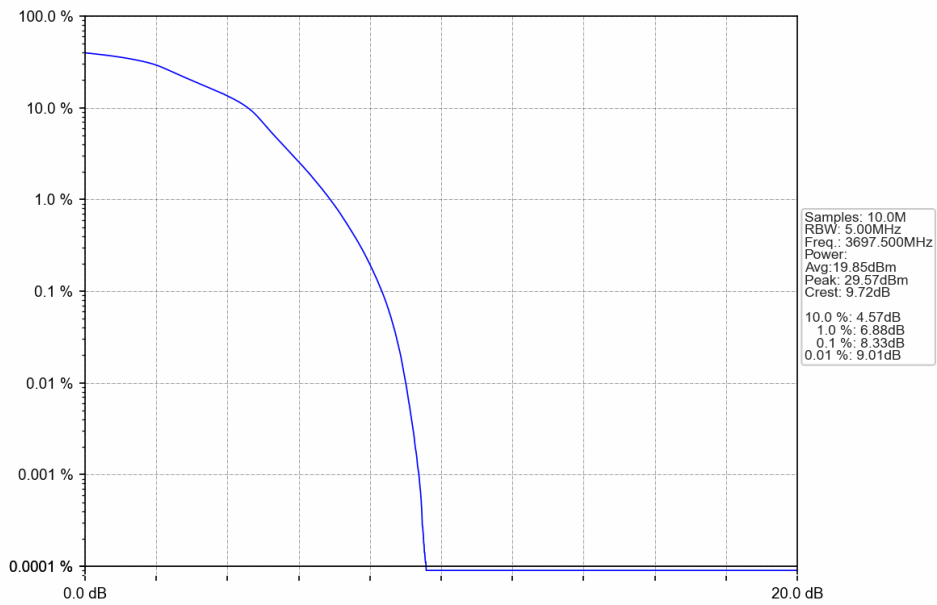

### 1.1.2 Test Graph

Band48\_5MHz\_QPSK\_HCH\_3697.5MHz\_RB\_25\_0\_NTNV

Band48\_5MHz\_16QAM\_LCH\_3552.5MHz\_RB\_25\_0\_NTNV

Band48\_5MHz\_16QAM\_MCH\_3625MHz\_RB\_25\_0\_NTNV

Band48\_5MHz\_16QAM\_HCH\_3697.5MHz\_RB\_25\_0\_NTNV