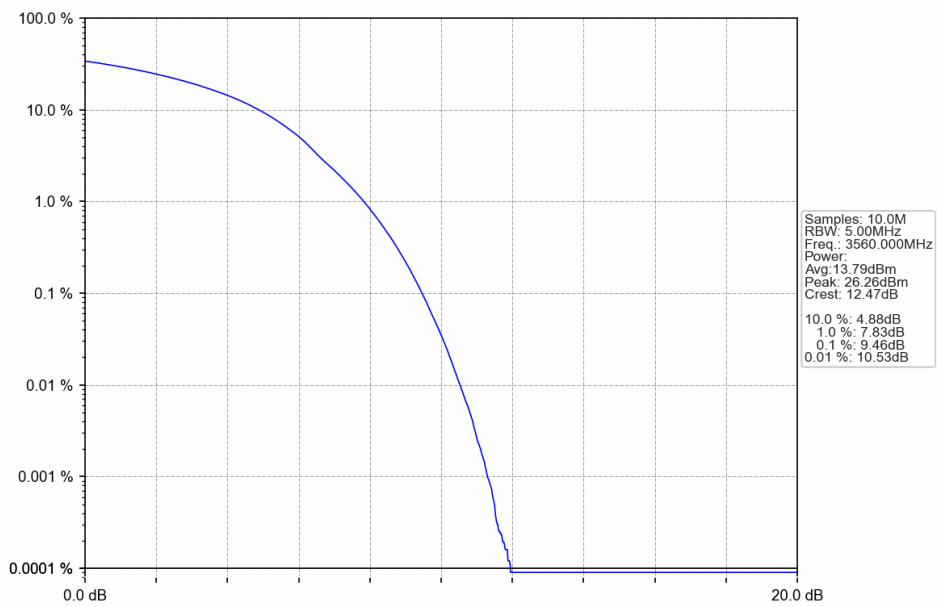

Band48_20MHz_16QAM_LCH_3560MHz_RB_100_0_NTNV