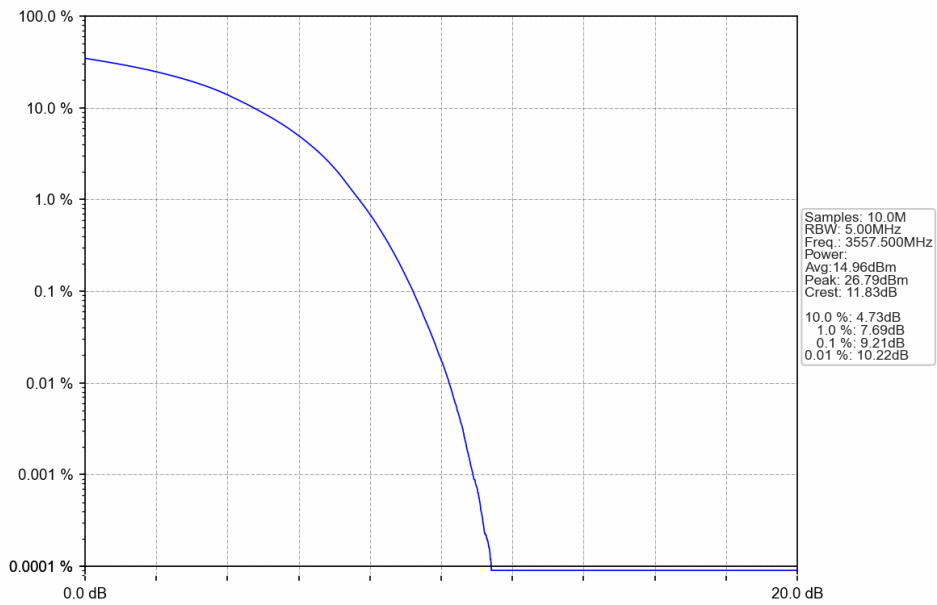

Band48_15MHz_16QAM_LCH_3557.5MHz_RB_75_0_NTNV