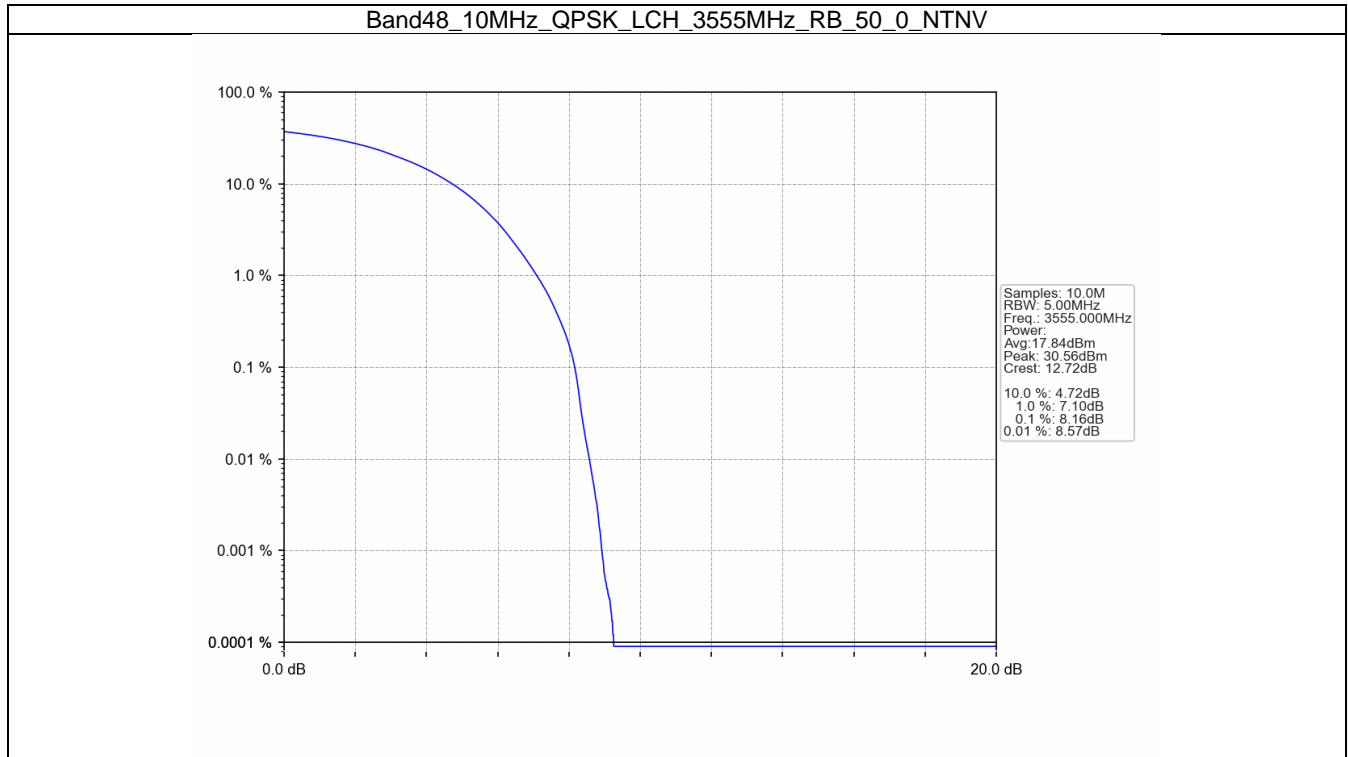

1.2.2 Test Graph