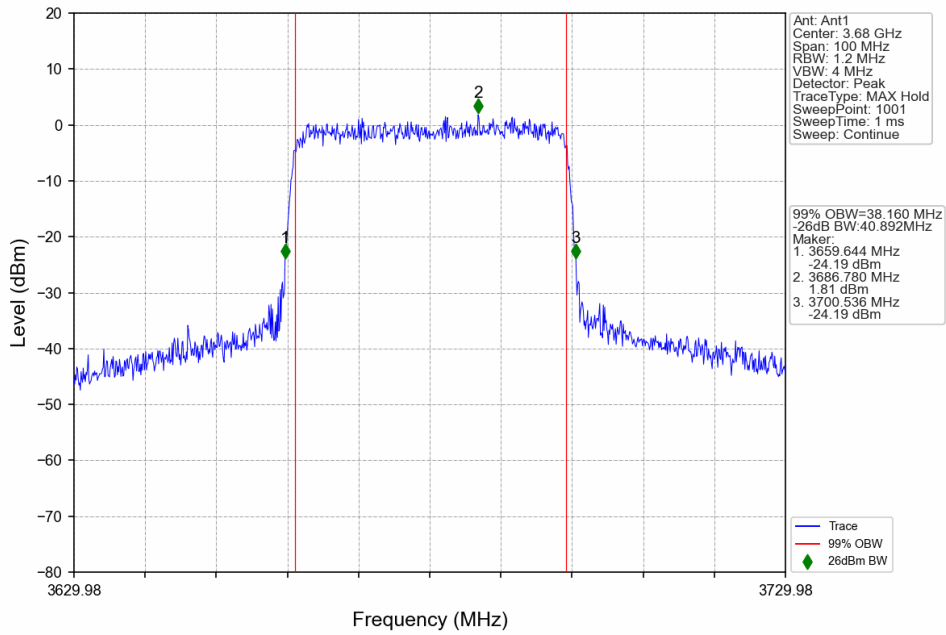

n48_30kHz_SISO_NTNV_40MHz_CP-OFDM_16 QAM_3679.98MHz_Outer_Full

n48_30kHz_SISO_NTNV_40MHz_CP-OFDM 64 QAM_3570MHz_Outer_Full

n48_30kHz_SISO_NTNV_40MHz_CP-OFDM 64 QAM_3624.99MHz_Outer_Full

n48_30kHz_SISO_NTNV_40MHz_CP-OFDM 64 QAM_3679.98MHz_Outer_Full