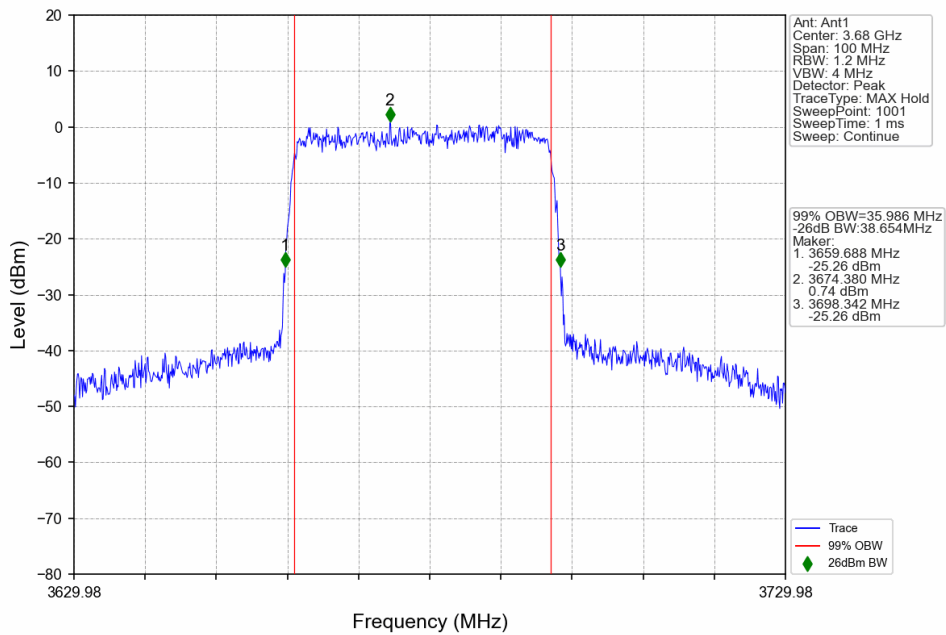

n48_30kHz_SISO_NTNV_40MHz_DFT-s-OFDM_256_QAM_3679.98MHz_Outer_Full