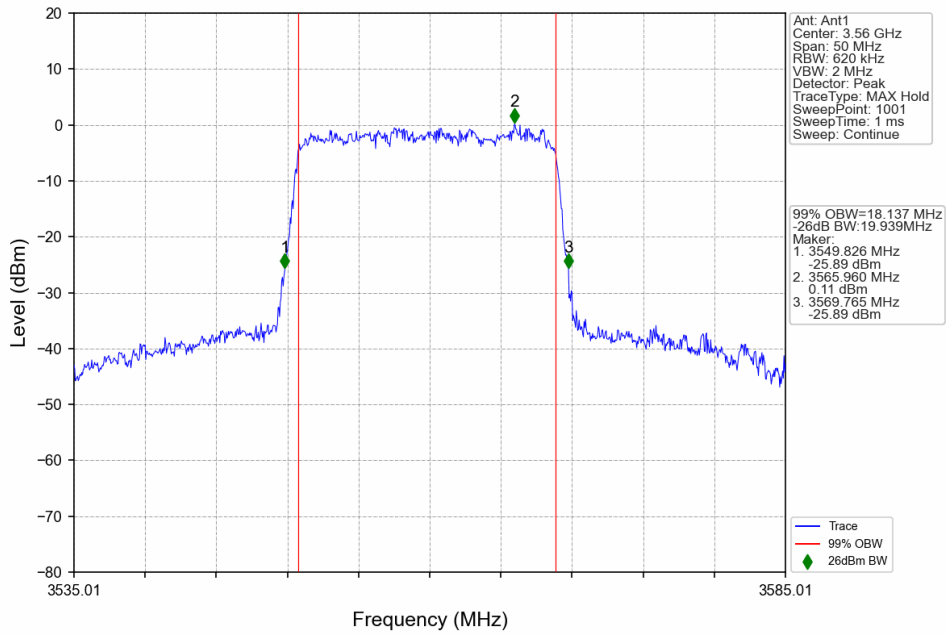

n48_30kHz_SISO_NTNV_20MHz_DFT-s-OFDM 256 QAM_3560.01MHz_Outer_Full