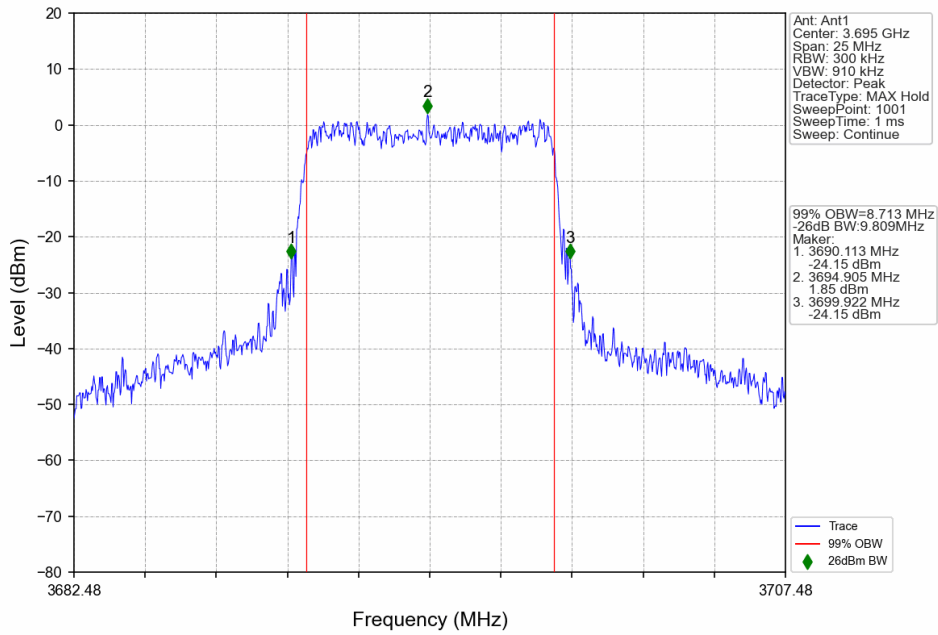

n48_30kHz_SISO_NTNV_10MHz_CP-OFDM_16_QAM_3694.98MHz_Outer_Full

n48_30kHz_SISO_NTNV_10MHz_CP-OFDM 64 QAM_3555MHz_Outer_Full

n48_30kHz_SISO_NTNV_10MHz_CP-OFDM 64 QAM_3624.99MHz_Outer_Full

n48_30kHz_SISO_NTNV_10MHz_CP-OFDM 64 QAM_3694.98MHz_Outer_Full