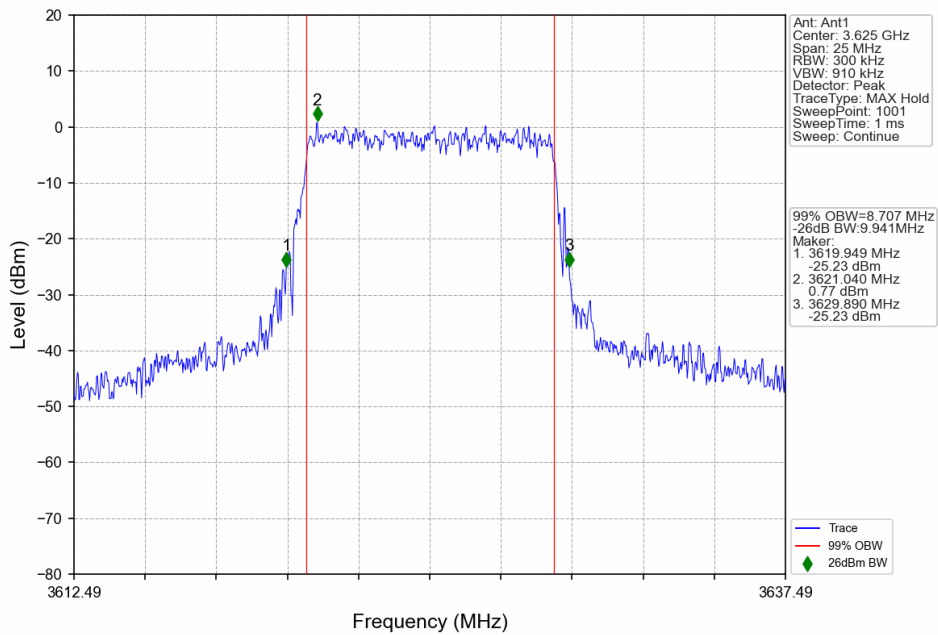

n48_30kHz_SISO_NTNV_10MHz_CP-OFDM QPSK_3624.99MHz_Outer_Full