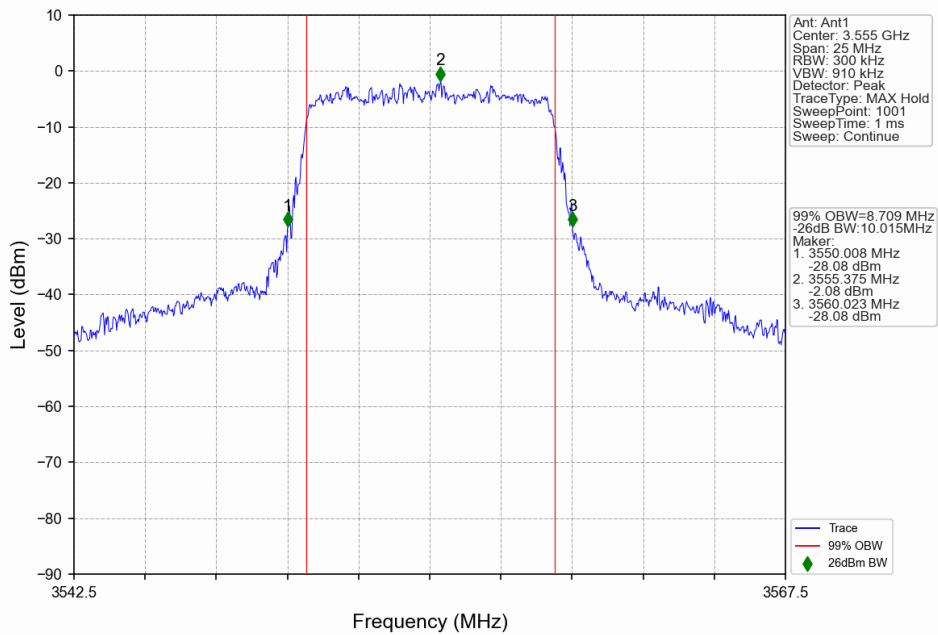

n48_30kHz_SISO_NTNV_10MHz_CP-OFDM 256 QAM_3555MHz_Outer_Full