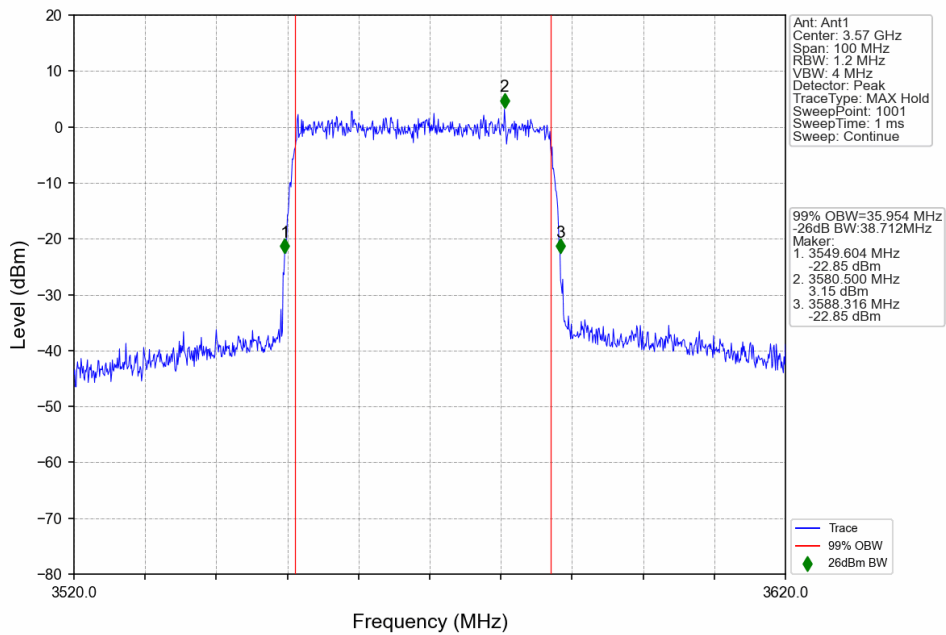

n48_30kHz_SISO_NTNV_40MHz_DFT-s-OFDM 16 QAM_3570MHz_Outer_Full