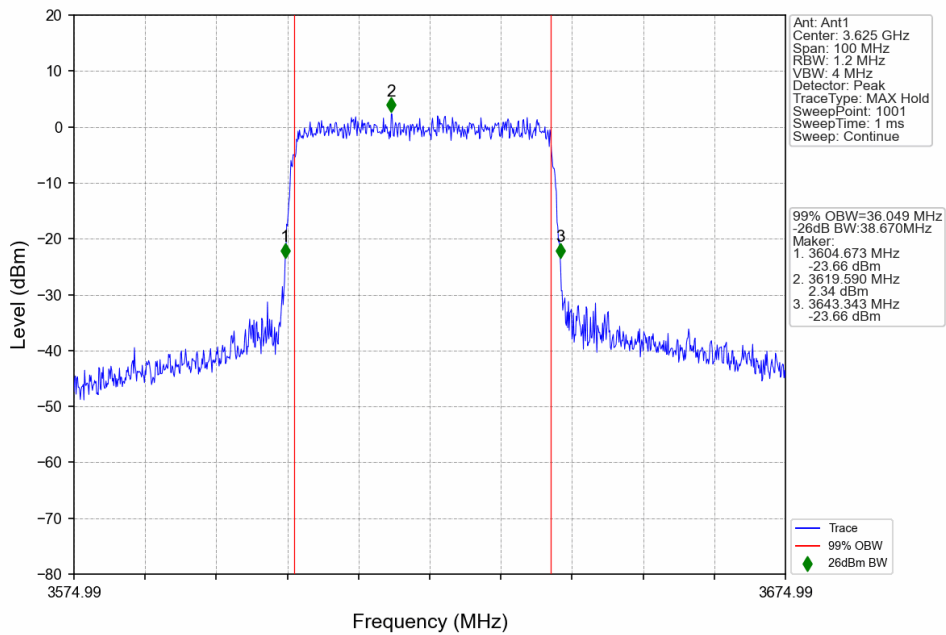

n48_30kHz_SISO_NTNV_40MHz_DFT-s-OFDM 64 QAM_3624.99MHz_Outer_Full