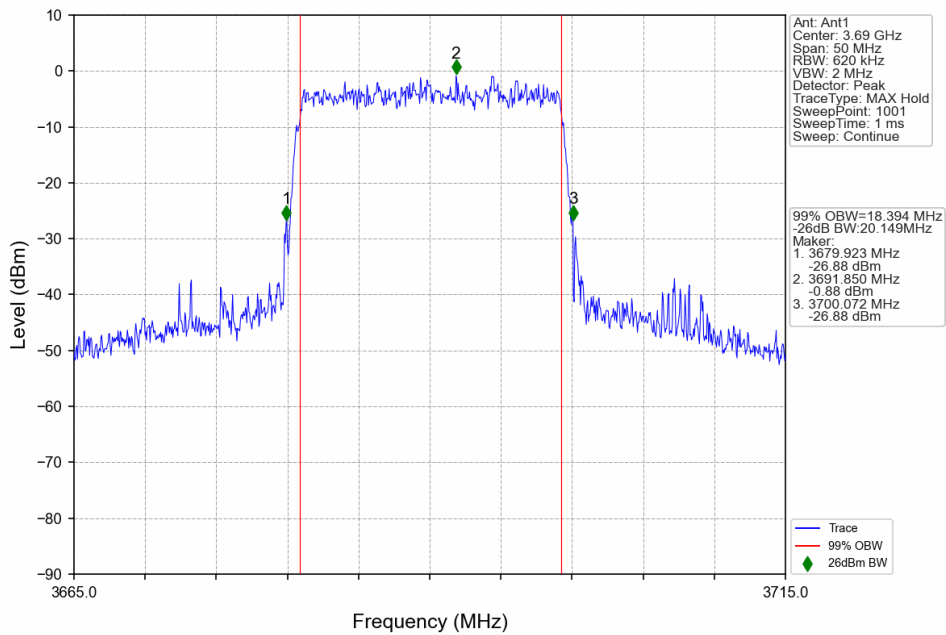

n48_30kHz_SISO_NTNV_20MHz_CP-OFDM_256_QAM_3690MHz_Outer_Full