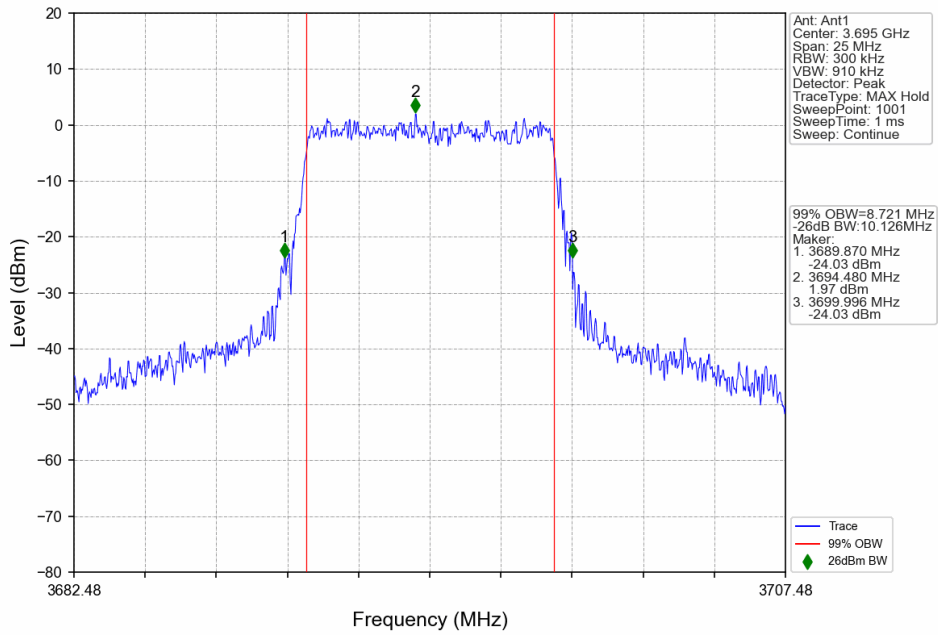

n48_30kHz_SISO_NTNV_10MHz_CP-OFDM QPSK_3694.98MHz_Outer_Full