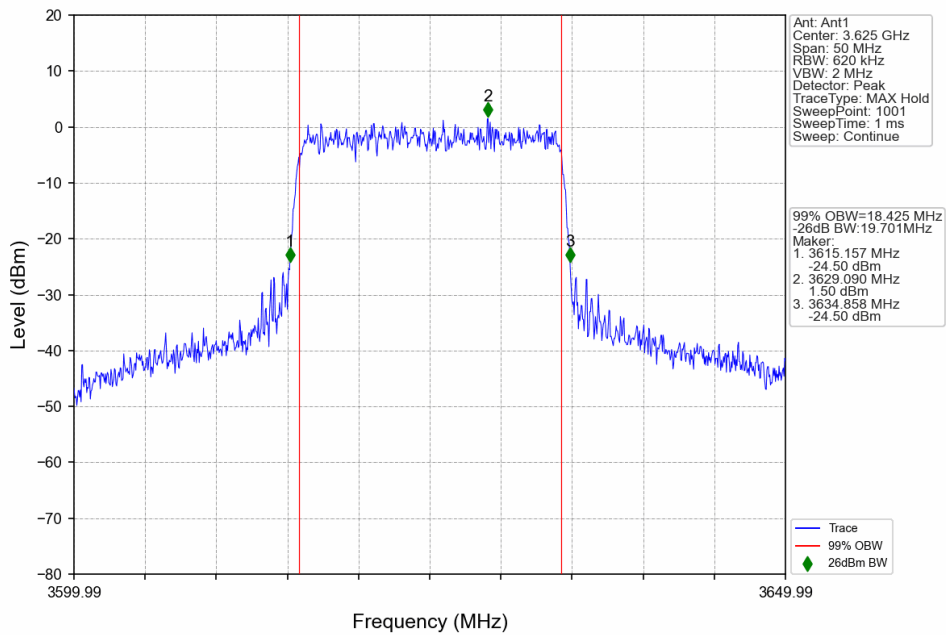

n48_30kHz_SISO_NTNV_20MHz_CP-OFDM_64_QAM_3624.99MHz_Outer_Full