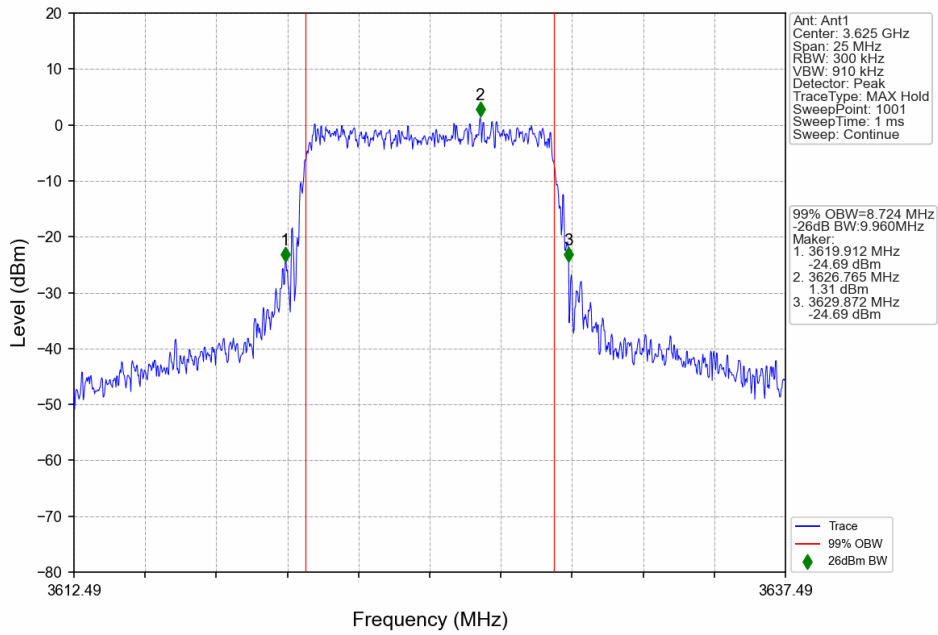

n48_30kHz_SISO_NTNV_10MHz_CP-OFDM QPSK_3624.99MHz_Outer_Full

n48_30kHz_SISO_NTNV_10MHz_CP-OFDM QPSK_3694.98MHz_Outer_Full

n48_30kHz_SISO_NTNV_10MHz_CP-OFDM 16 QAM_3555MHz_Outer_Full

n48_30kHz_SISO_NTNV_10MHz_CP-OFDM_16_QAM_3624.99MHz_Outer_Full