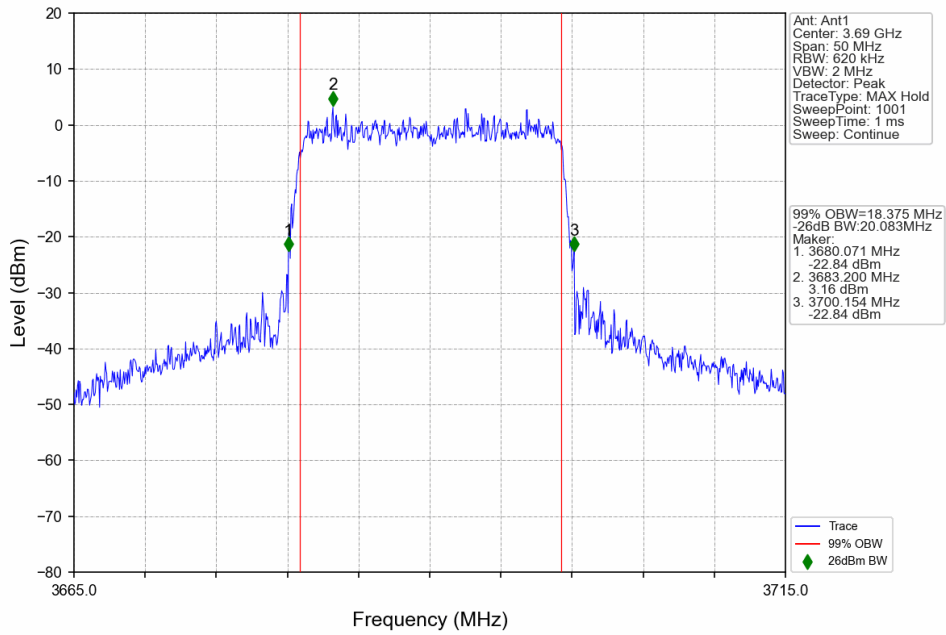

n48_30kHz_SISO_NTNV_20MHz_CP-OFDM_16_QAM_3690MHz_Outer_Full

n48_30kHz_SISO_NTNV_20MHz_CP-OFDM_64_QAM_3560.01MHz_Outer_Full

n48_30kHz_SISO_NTNV_20MHz_CP-OFDM_64_QAM_3624.99MHz_Outer_Full

n48_30kHz_SISO_NTNV_20MHz_CP-OFDM 64 QAM 3690MHz_Outer_Full