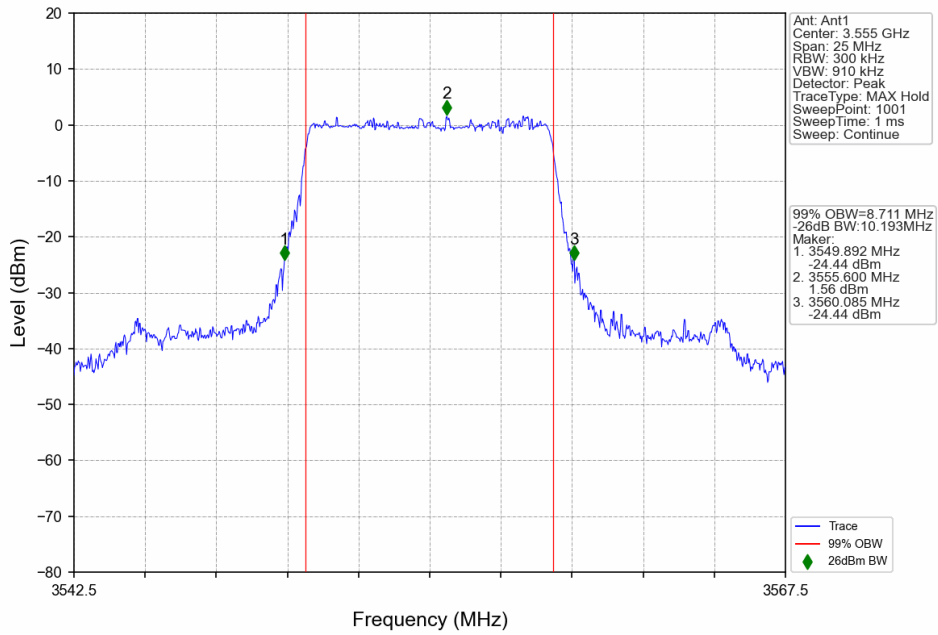

n48_30kHz_SISO_NTNV_10MHz_DFT-s-OFDM 64 QAM_3555MHz_Outer_Full