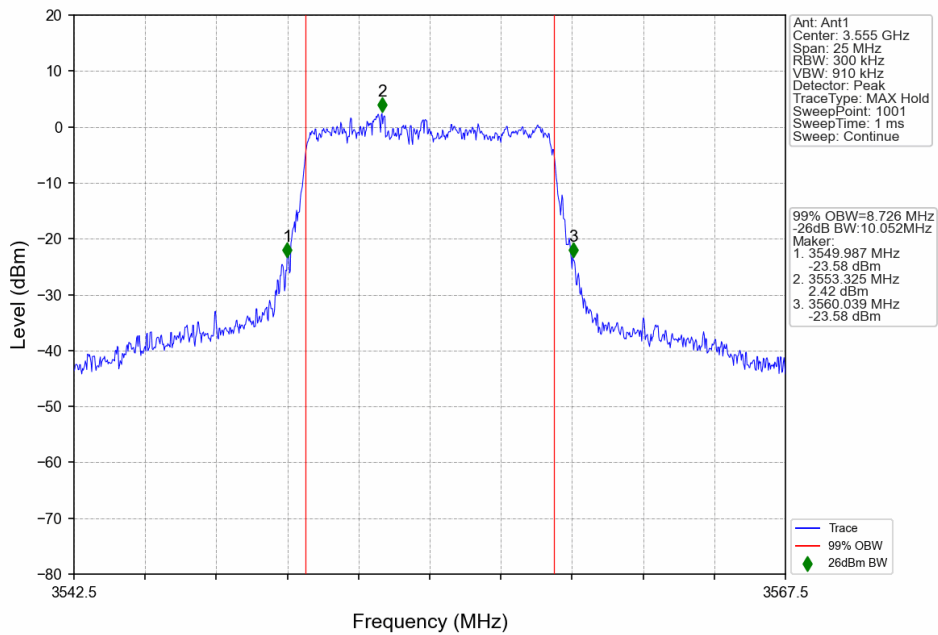

n48_30kHz_SISO_NTNV_10MHz_CP-OFDM 16 QAM_3555MHz_Outer_Full