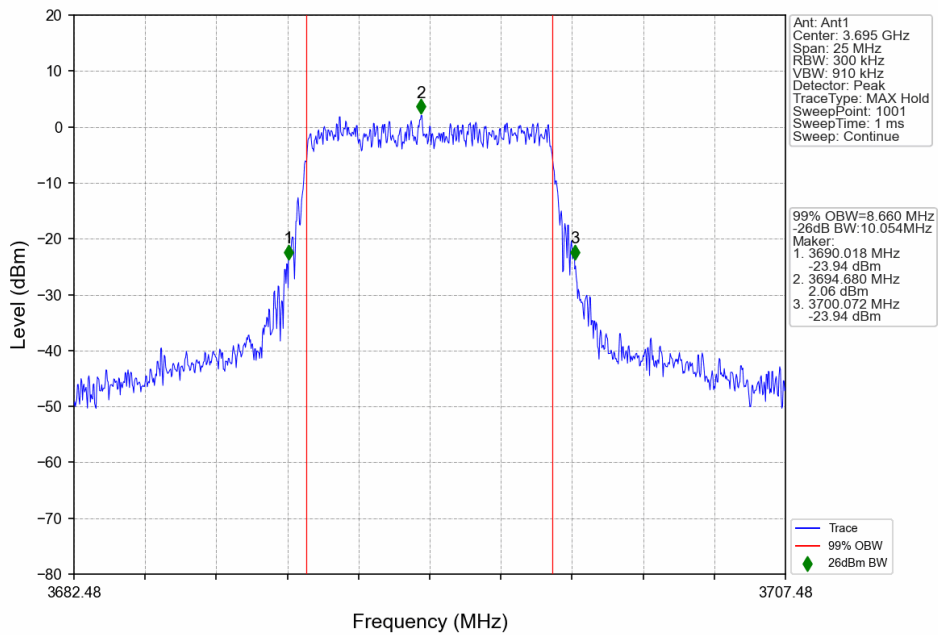

n48_30kHz_SISO_NTNV_10MHz_CP-OFDM_16_QAM_3694.98MHz_Outer_Full