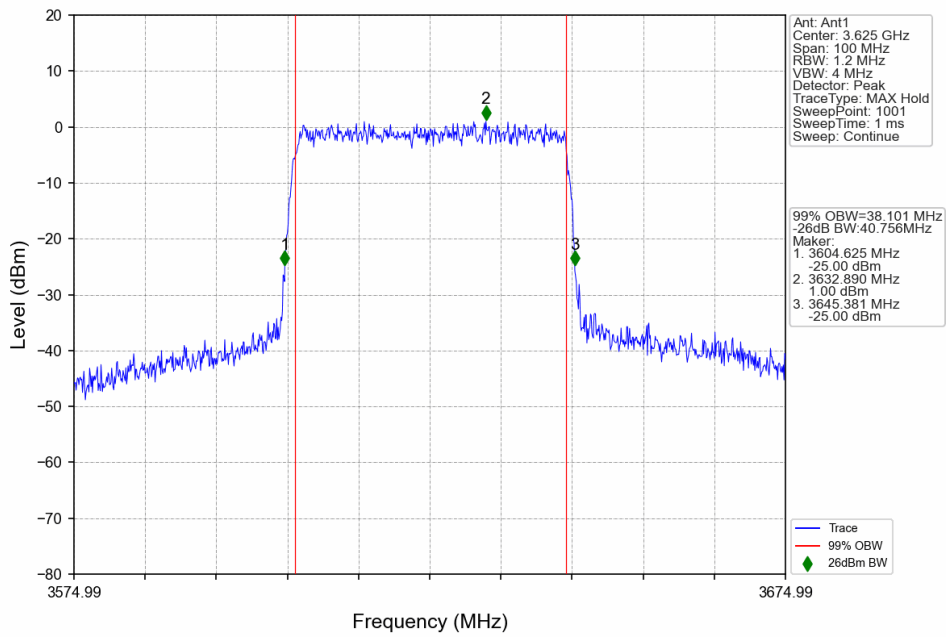

n48_30kHz_SISO_NTNV_40MHz_CP-OFDM QPSK_3624.99MHz_Outer_Full