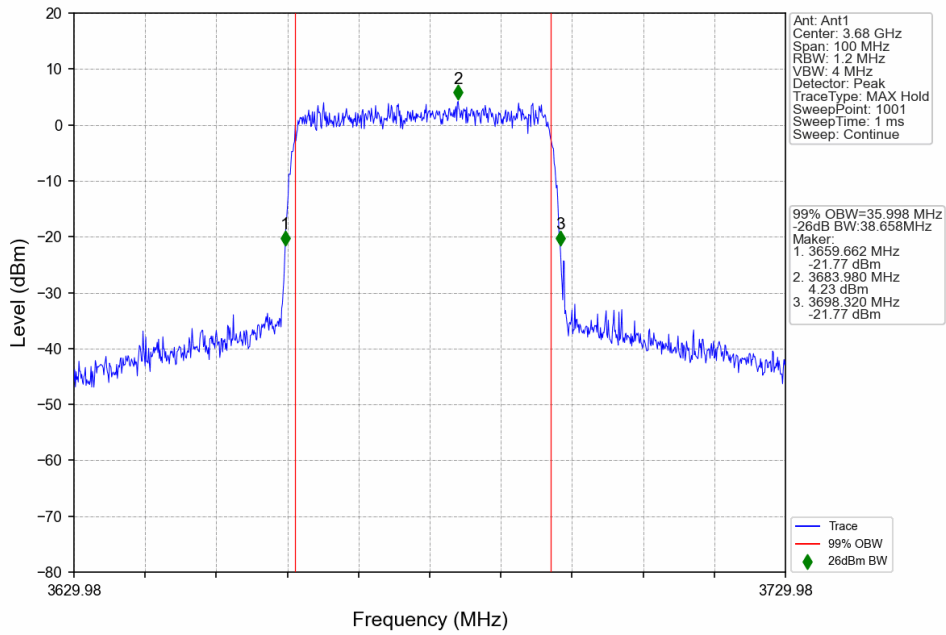

n48_30kHz_SISO_NTNV_40MHz_DFT-s-OFDM QPSK_3679.98MHz_Outer_Full