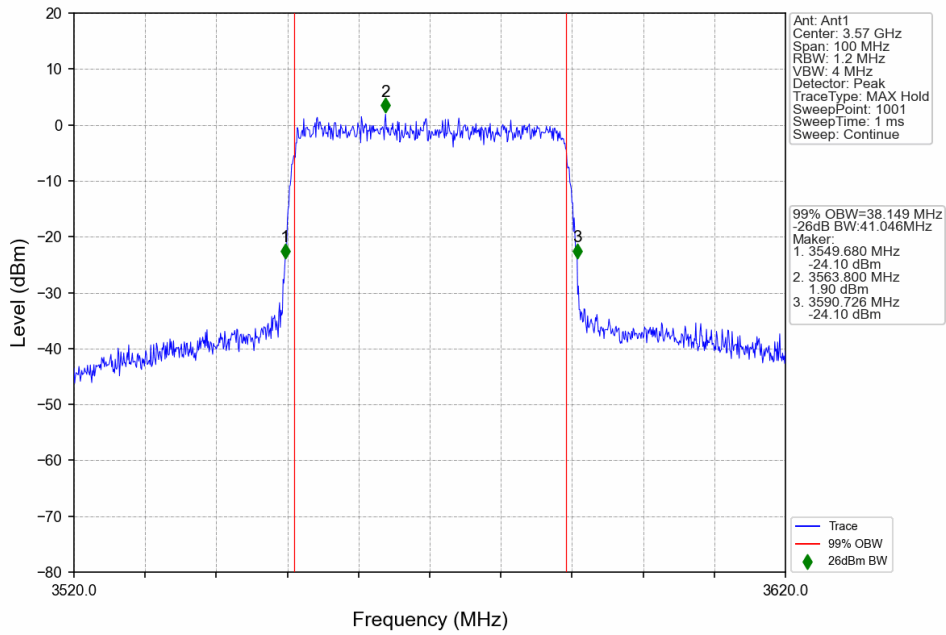

n48_30kHz_SISO_NTNV_40MHz_DFT-s-OFDM 256 QAM_3570MHz_Outer_Full

n48_30kHz_SISO_NTNV_40MHz_DFT-s-OFDM_256_QAM_3624.99MHz_Outer_Full

n48_30kHz_SISO_NTNV_40MHz_DFT-s-OFDM_256_QAM_3679.98MHz_Outer_Full

n48_30kHz_SISO_NTNV_40MHz_CP-OFDM QPSK_3570MHz_Outer_Full