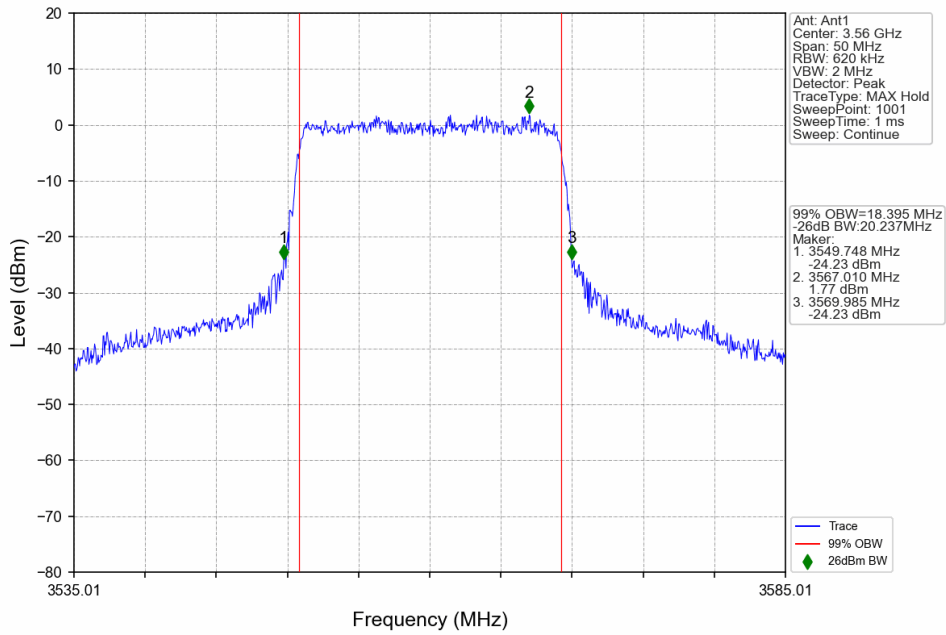

n48_30kHz_SISO_NTNV_20MHz_DFT-s-OFDM 256 QAM_3560.01MHz_Outer_Full

n48_30kHz_SISO_NTNV_20MHz_DFT-s-OFDM_256_QAM_3624.99MHz_Outer_Full

n48_30kHz_SISO_NTNV_20MHz_DFT-s-OFDM_256_QAM_3690MHz_Outer_Full

n48_30kHz_SISO_NTNV_20MHz_CP-OFDM QPSK_3560.01MHz_Outer_Full