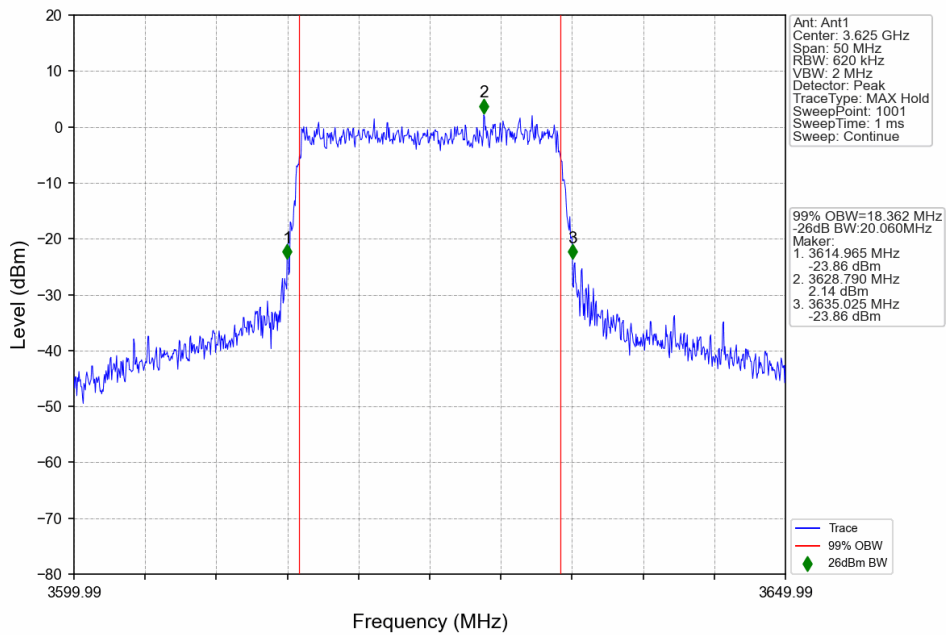

n48_30kHz_SISO_NTNV_20MHz_CP-OFDM QPSK_3624.99MHz_Outer_Full