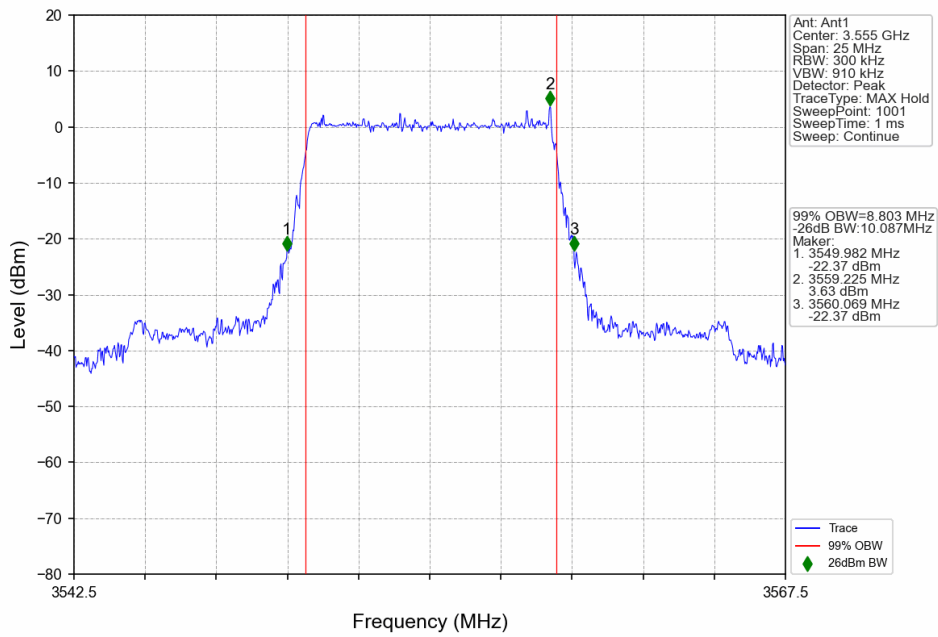

n48_30kHz_SISO_NTNV_10MHz_DFT-s-OFDM 16 QAM_3555MHz_Outer_Full