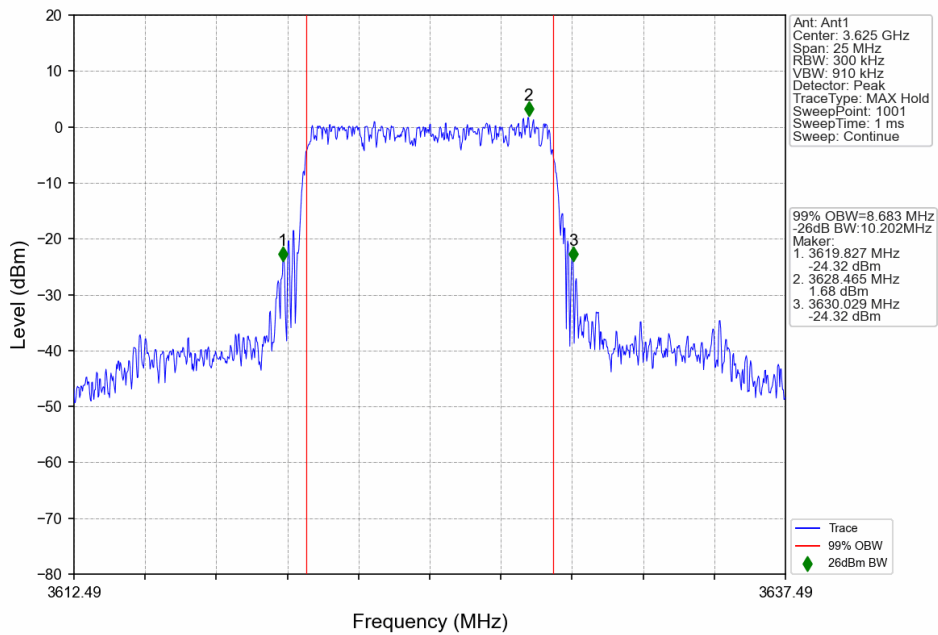

n48_30kHz_SISO_NTNV_10MHz_DFT-s-OFDM 64 QAM_3624.99MHz_Outer_Full