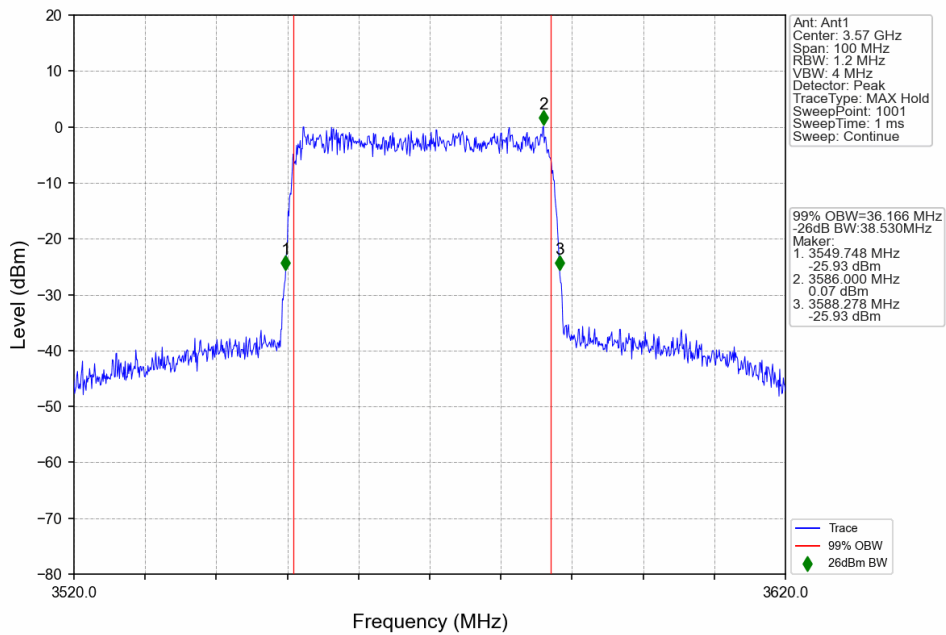

n48_30kHz_SISO_NTNV_40MHz_DFT-s-OFDM 256 QAM_3570MHz_Outer_Full