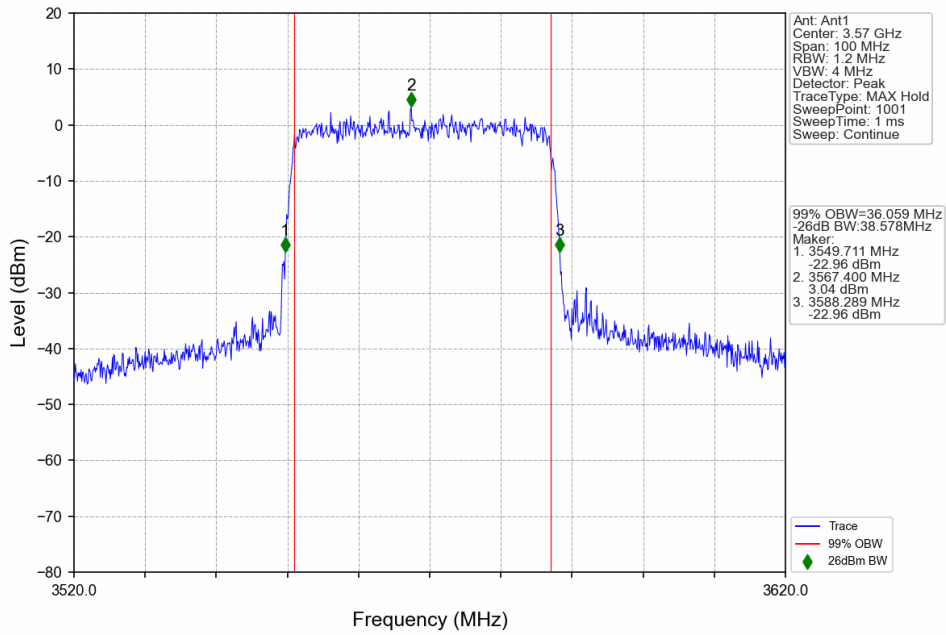

n48_30kHz_SISO_NTNV_40MHz_DFT-s-OFDM 64 QAM_3570MHz_Outer_Full