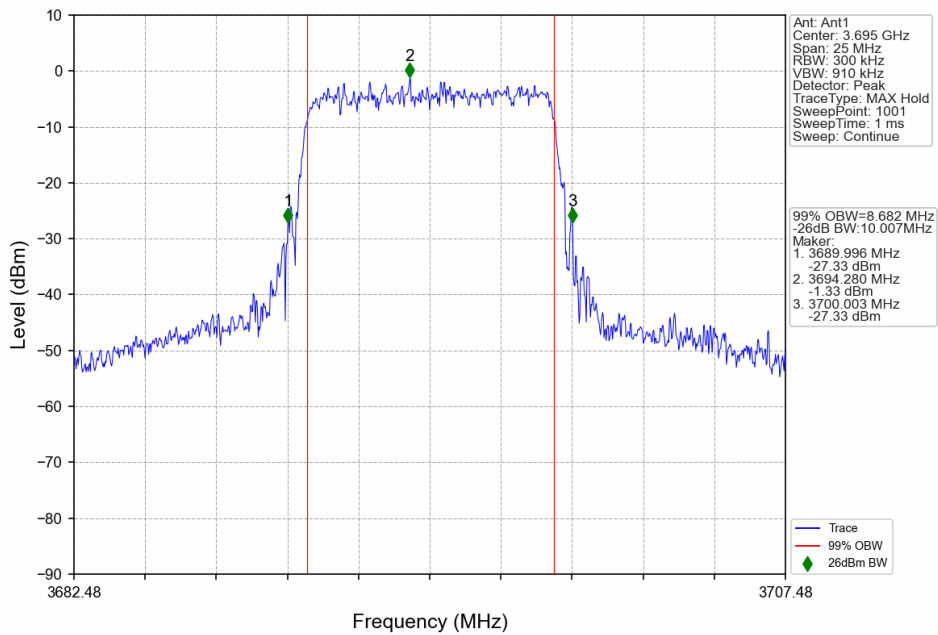

n48_30kHz_SISO_NTNV_10MHz_CP-OFDM 256 QAM_3694.98MHz_Outer_Full