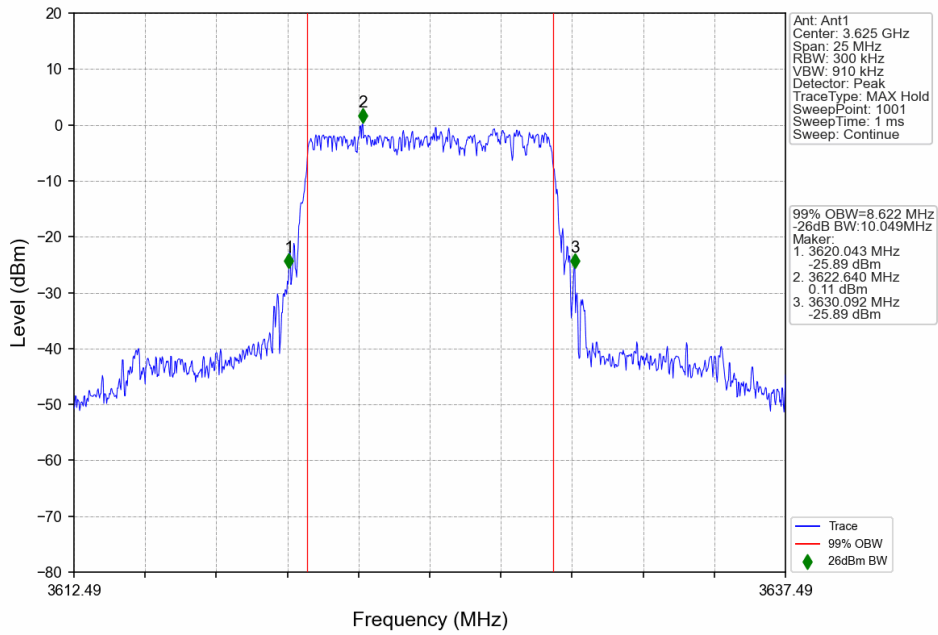

n48_30kHz_SISO_NTNV_10MHz_DFT-s-OFDM_256_QAM_3624.99MHz_Outer_Full