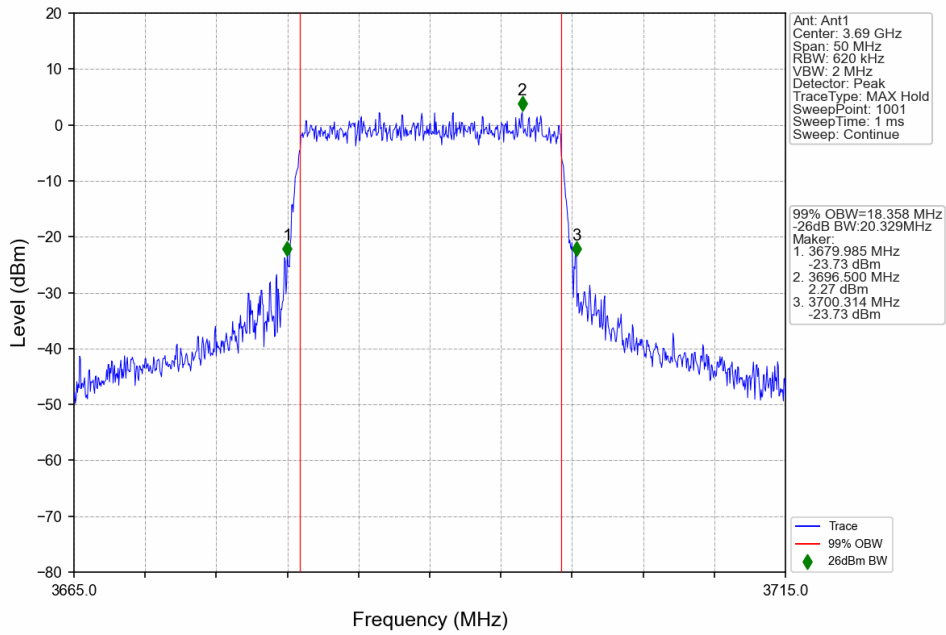

n48_30kHz_SISO_NTNV_20MHz_CP-OFDM QPSK_3690MHz_Outer_Full