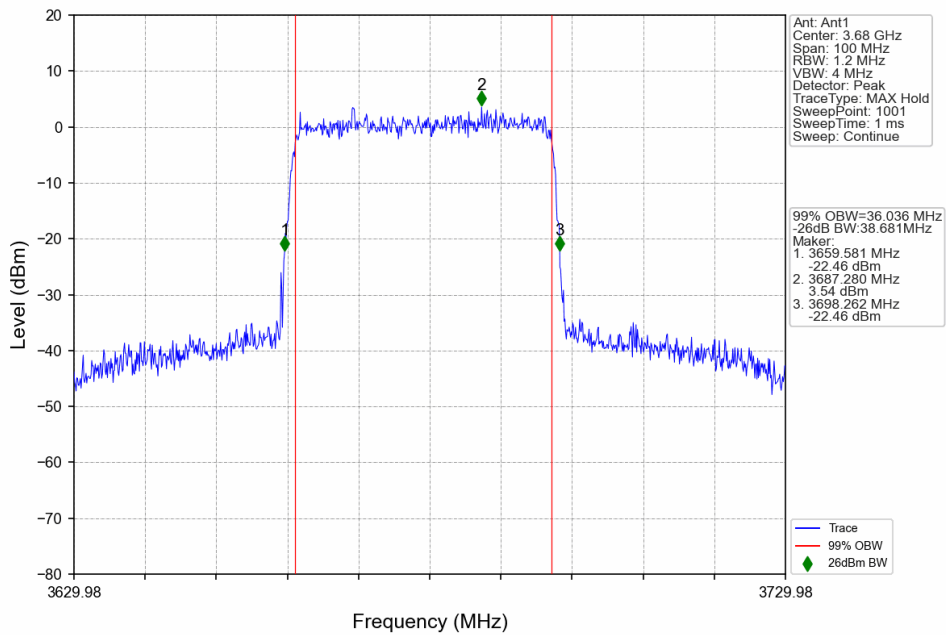

n48_30kHz_SISO_NTNV_40MHz_DFT-s-OFDM_16_QAM_3679.98MHz_Outer_Full