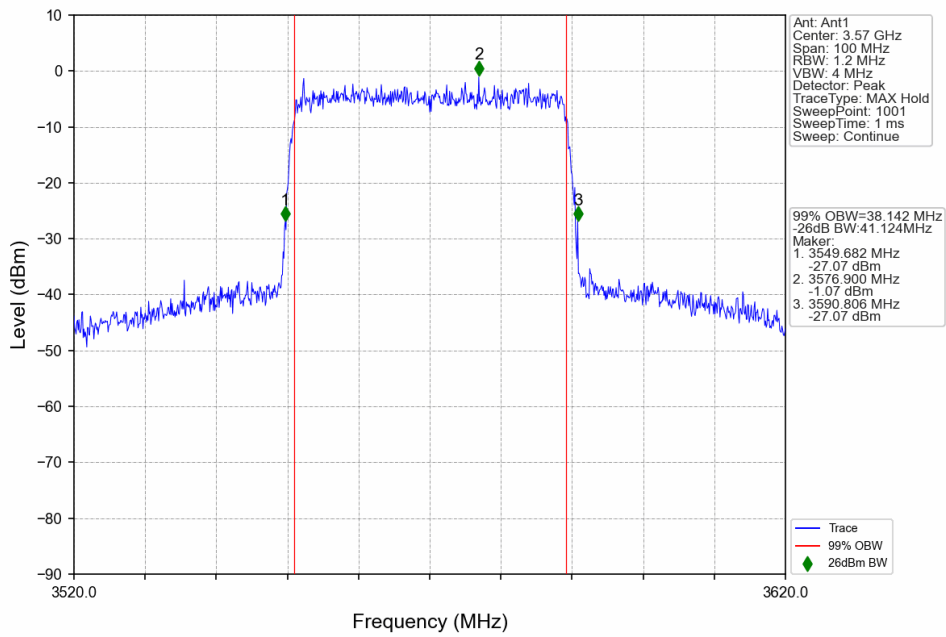

n48_30kHz_SISO_NTNV_40MHz_CP-OFDM 256 QAM_3570MHz_Outer_Full