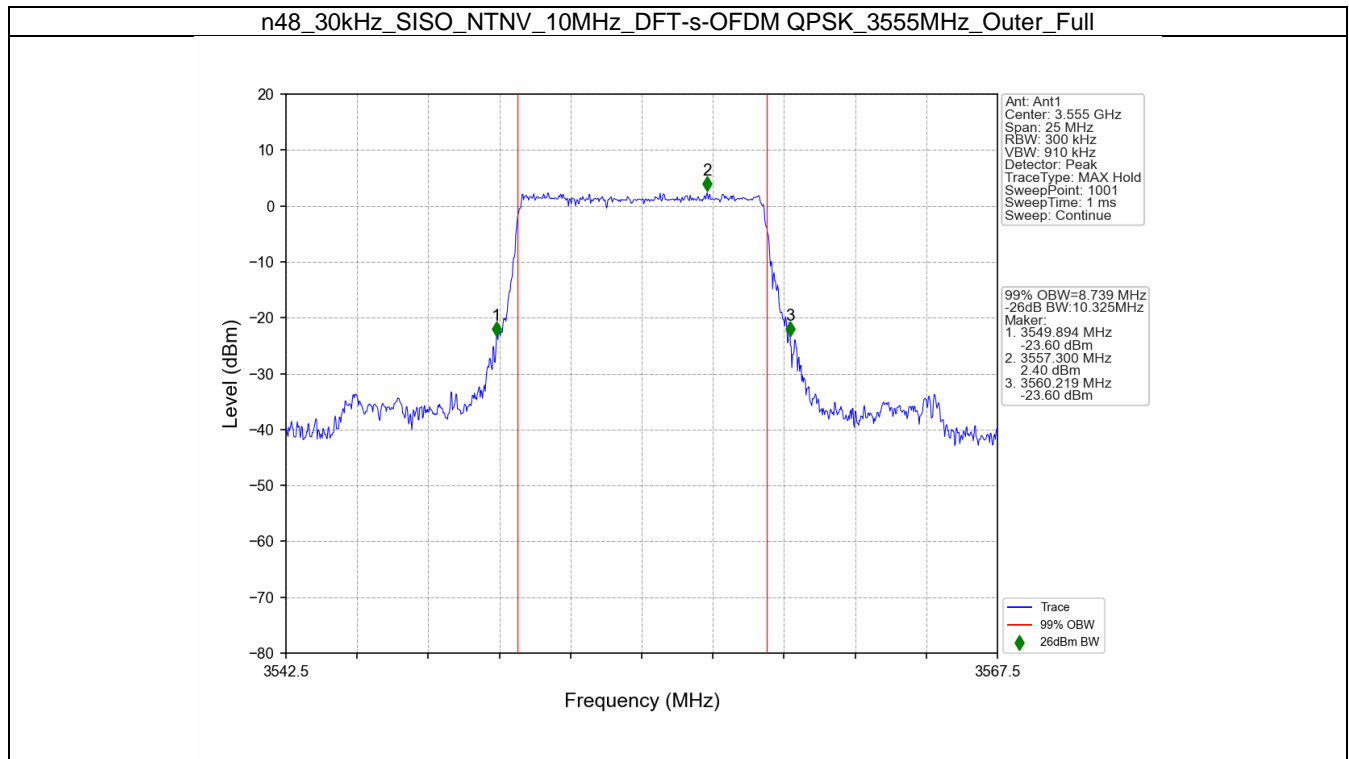

1.1.2 Test Graph