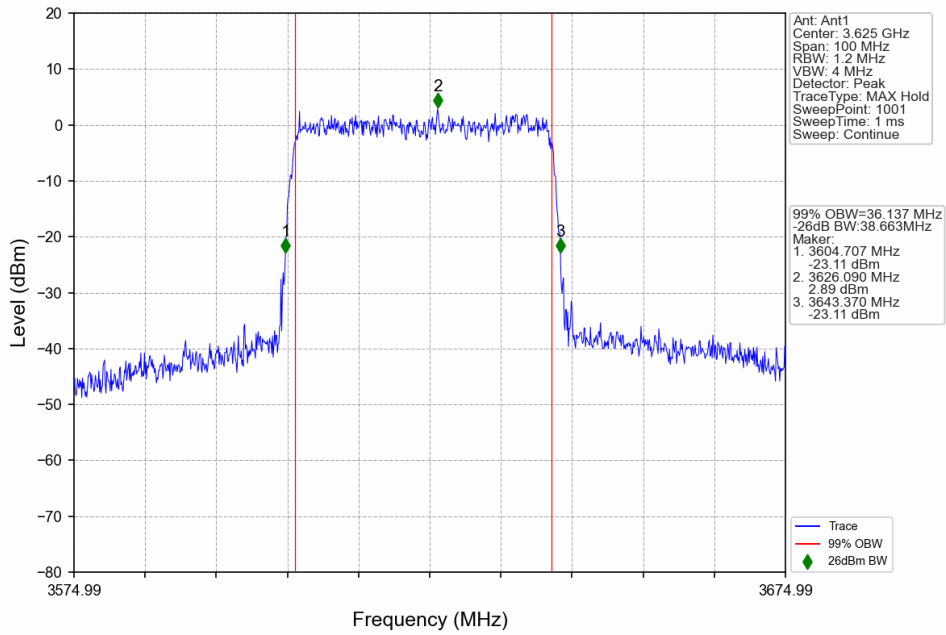

1.3.2 Test Graph

n48_30kHz_SISO_NTNV_40MHz_DFT-s-OFDM QPSK_3679.98MHz_Outer_Full

n48_30kHz_SISO_NTNV_40MHz_DFT-s-OFDM 16 QAM_3570MHz_Outer_Full

n48_30kHz_SISO_NTNV_40MHz_DFT-s-OFDM_16_QAM_3624.99MHz_Outer_Full