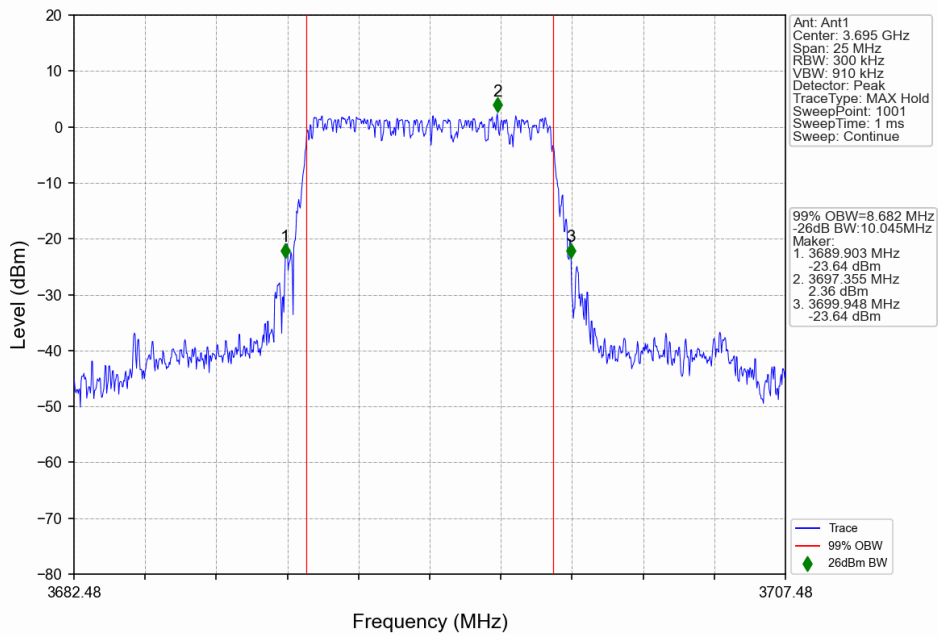

n48_30kHz_SISO_NTNV_10MHz_DFT-s-OFDM_16_QAM_3694.98MHz_Outer_Full