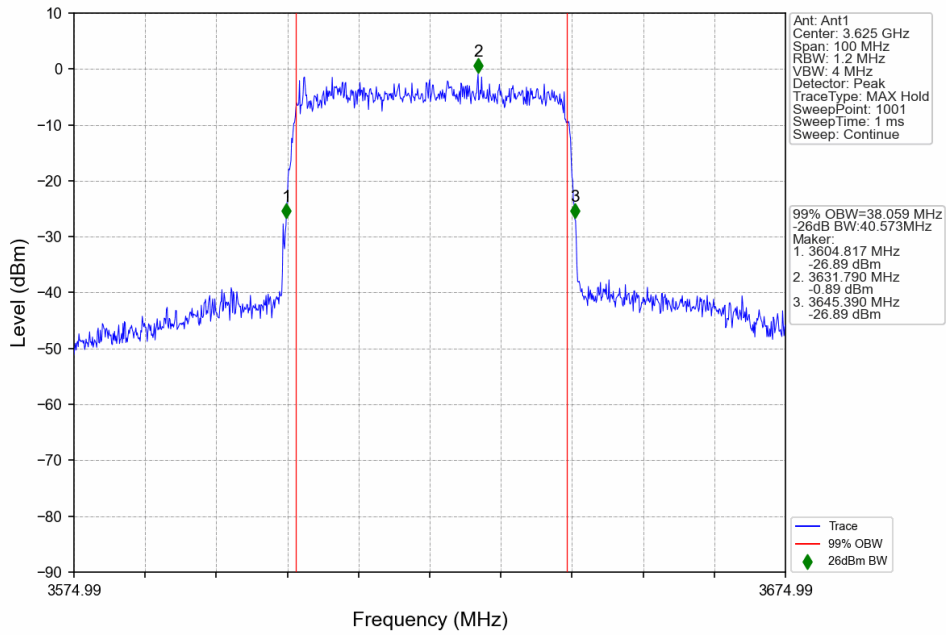

n48_30kHz_SISO_NTNV_40MHz_CP-OFDM_256_QAM_3624.99MHz_Outer_Full