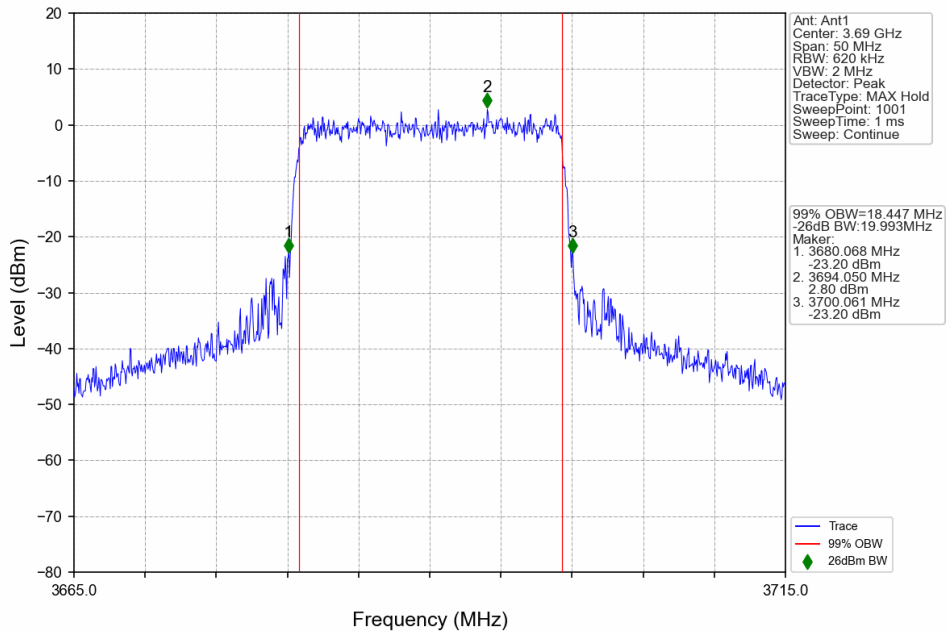

n48_30kHz_SISO_NTNV_20MHz_CP-OFDM_16_QAM_3690MHz_Outer_Full