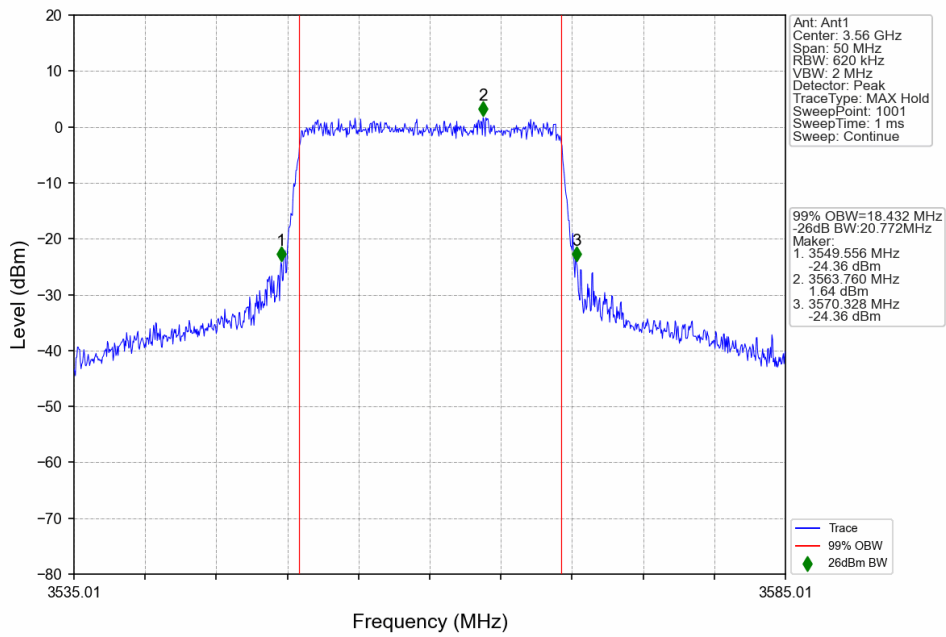

n48_30kHz_SISO_NTNV_20MHz_CP-OFDM 16 QAM_3560.01MHz_Outer_Full