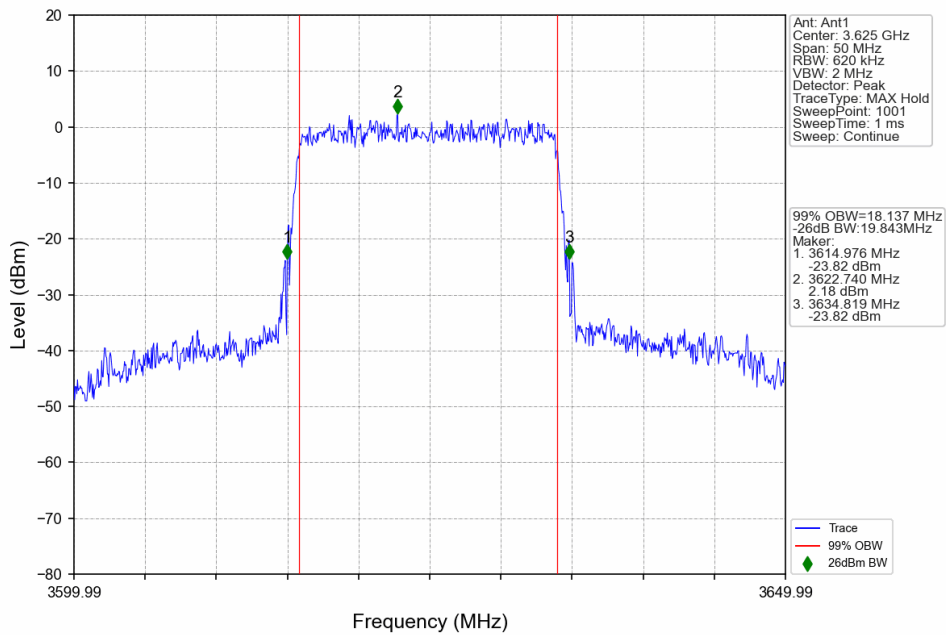

n48_30kHz_SISO_NTNV_20MHz_DFT-s-OFDM_64_QAM_3624.99MHz_Outer_Full