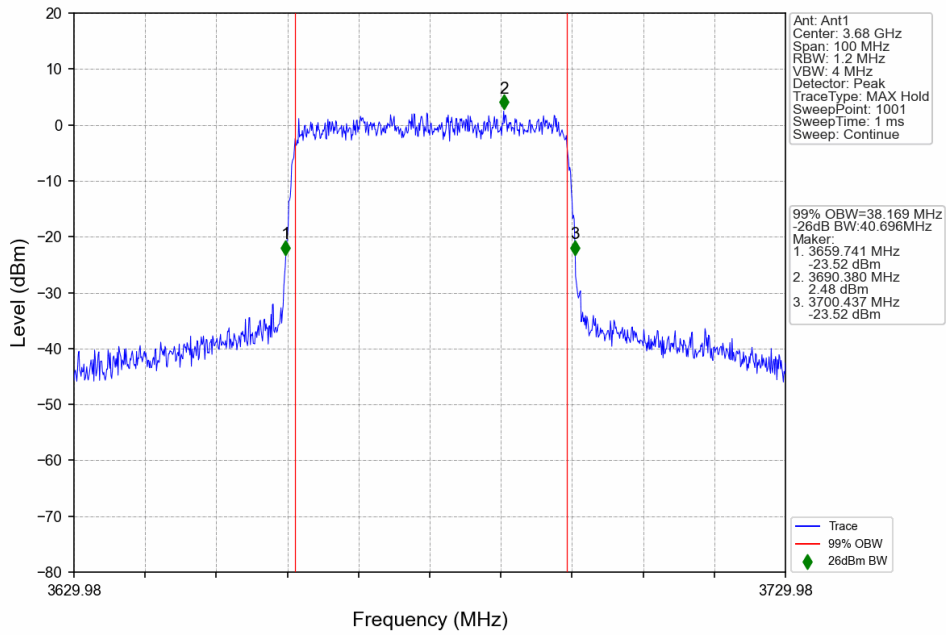

n48_30kHz_SISO_NTNV_40MHz_CP-OFDM QPSK_3679.98MHz_Outer_Full