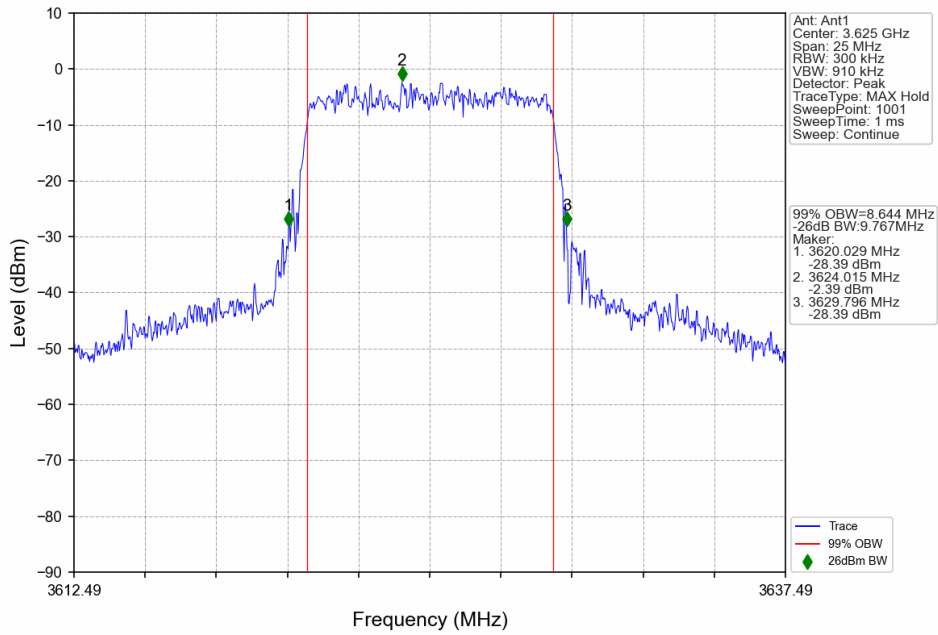

n48_30kHz_SISO_NTNV_10MHz_CP-OFDM 256 QAM_3624.99MHz_Outer_Full