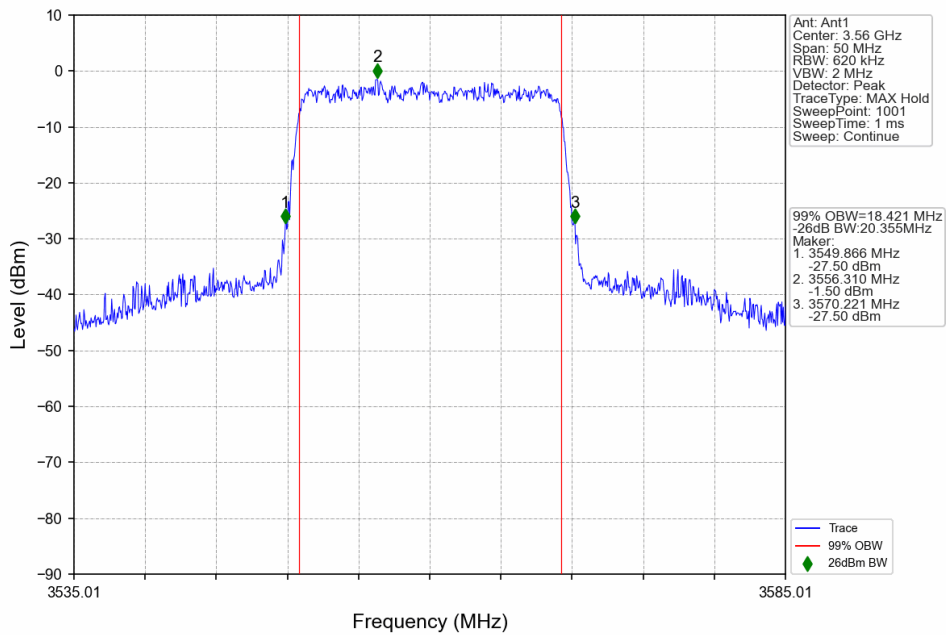

n48_30kHz_SISO_NTNV_20MHz_CP-OFDM 256 QAM 3560.01MHz_Outer_Full