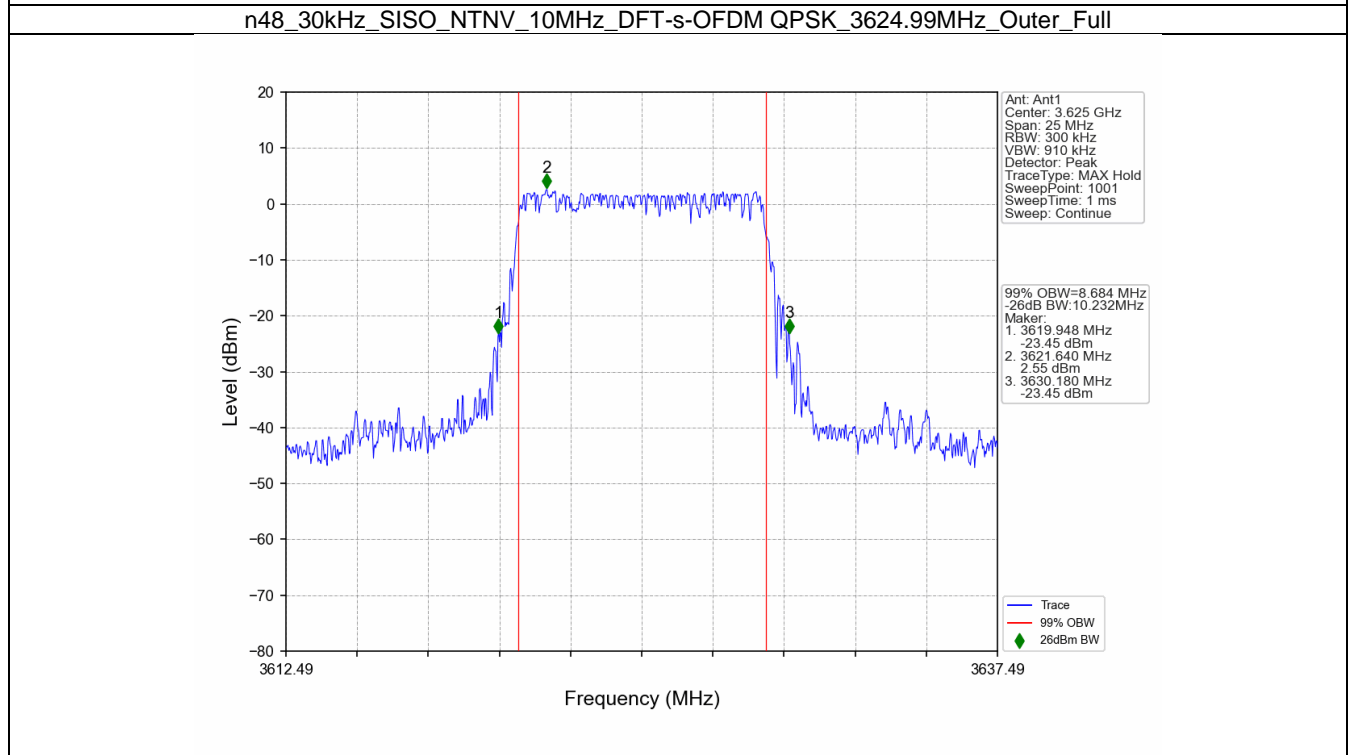

1.1.2 Test Graph