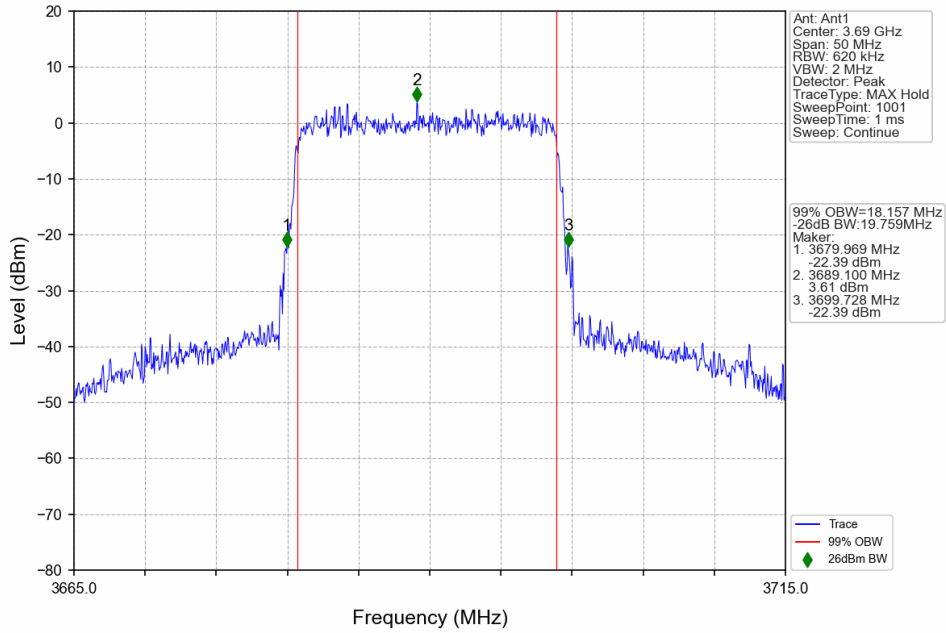

n48_30kHz_SISO_NTNV_20MHz_DFT-s-OFDM_16_QAM_3690MHz_Outer_Full

n48_30kHz_SISO_NTNV_20MHz_DFT-s-OFDM_64_QAM_3560.01MHz_Outer_Full

n48_30kHz_SISO_NTNV_20MHz_DFT-s-OFDM_64_QAM_3624.99MHz_Outer_Full

n48_30kHz_SISO_NTNV_20MHz_DFT-s-OFDM 64 QAM_3690MHz_Outer_Full