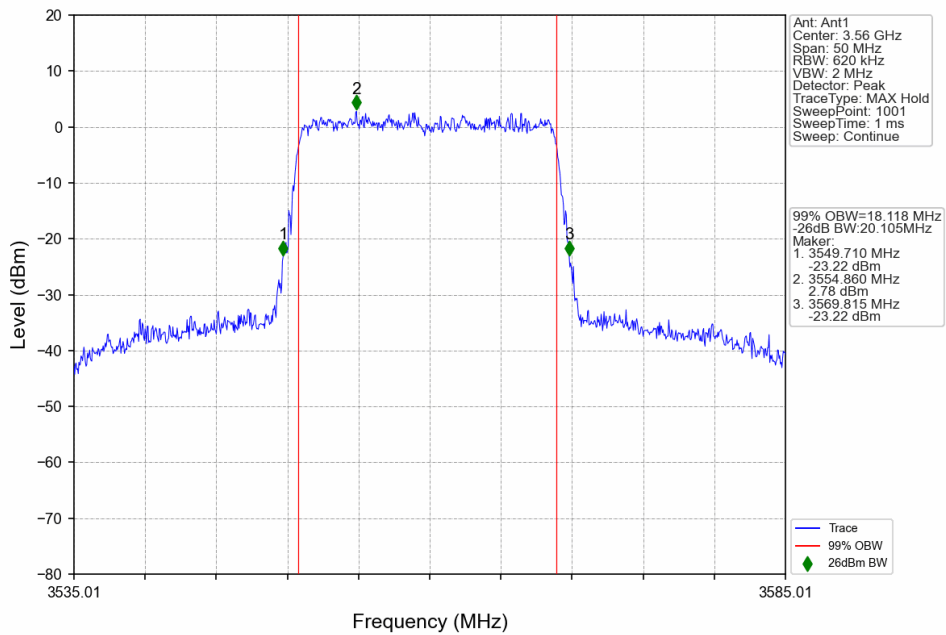

n48_30kHz_SISO_NTNV_20MHz_DFT-s-OFDM 16 QAM_3560.01MHz_Outer_Full