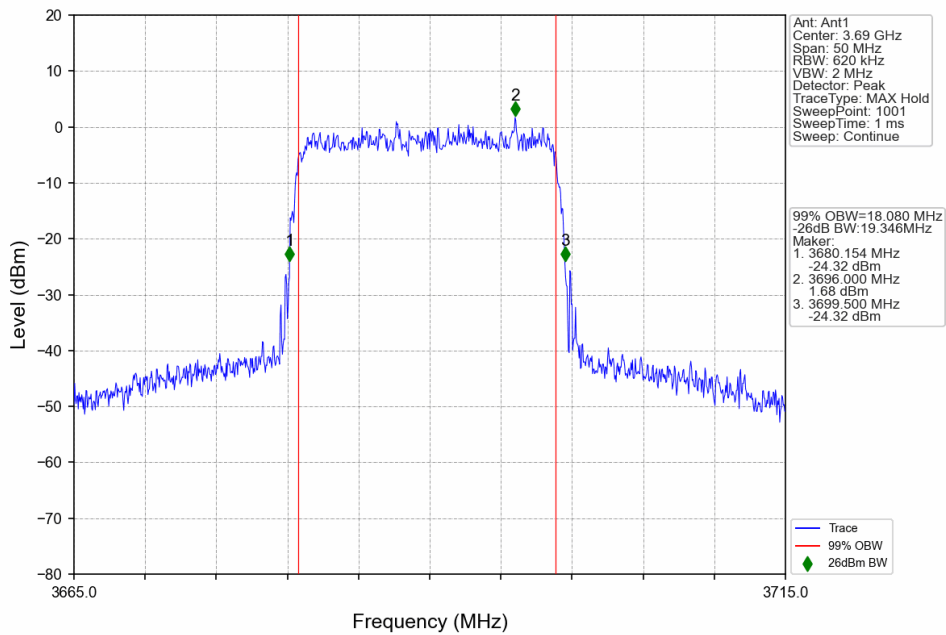

n48_30kHz_SISO_NTNV_20MHz_DFT-s-OFDM_256_QAM_3690MHz_Outer_Full