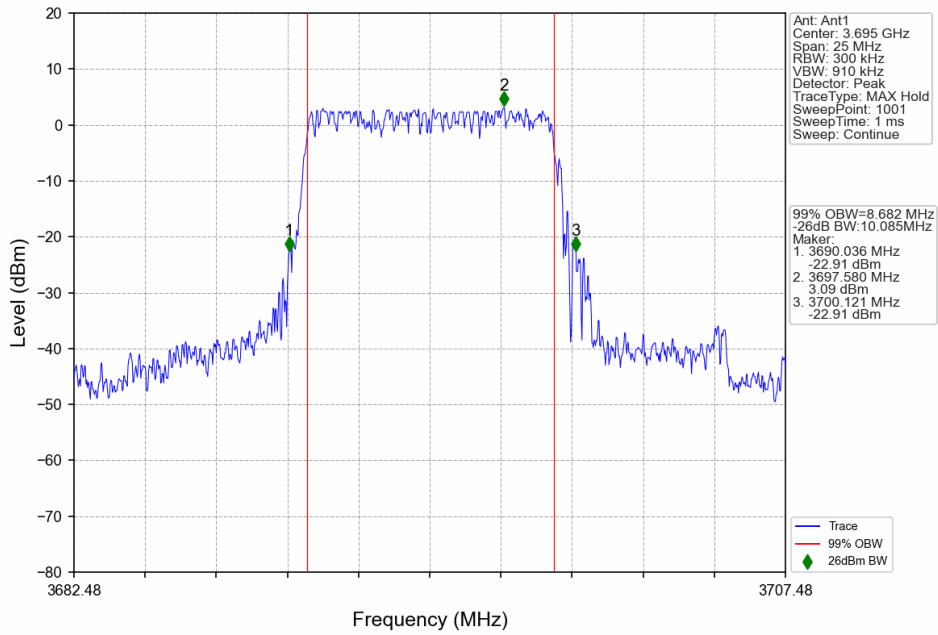

n48_30kHz_SISO_NTNV_10MHz_DFT-s-OFDM QPSK_3694.98MHz_Outer_Full