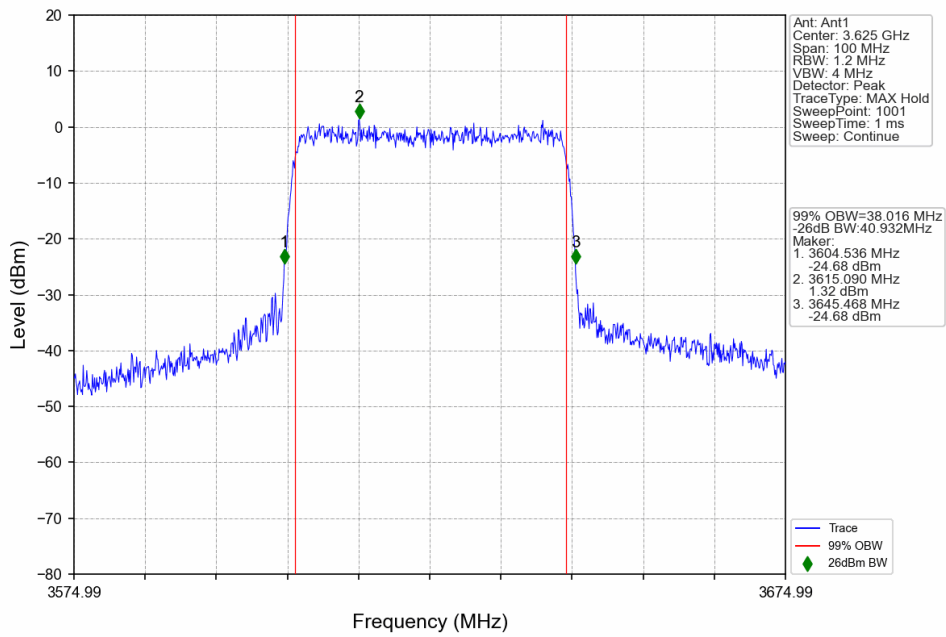

n48_30kHz_SISO_NTNV_40MHz_CP-OFDM 64 QAM_3624.99MHz_Outer_Full