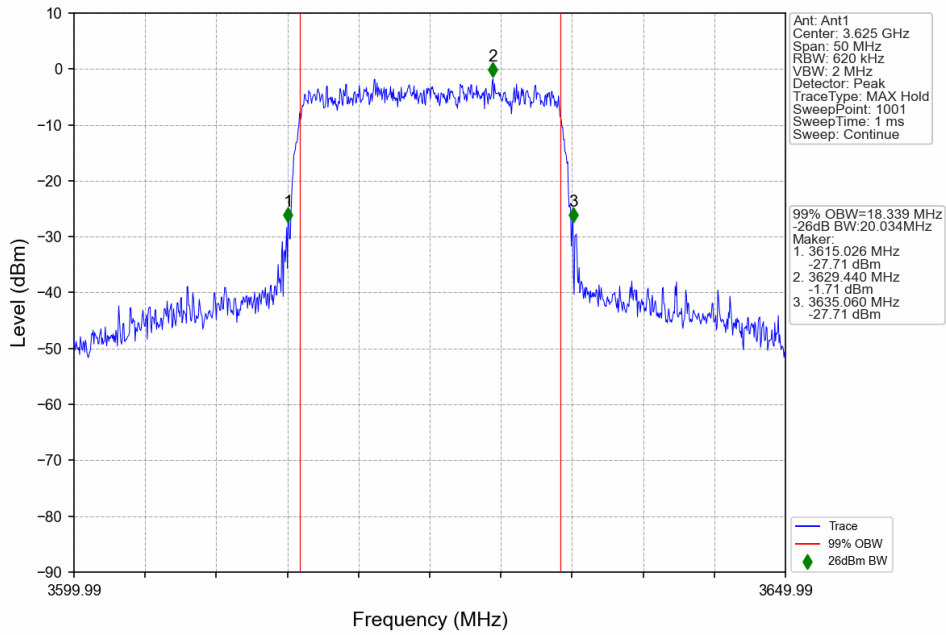

n48_30kHz_SISO_NTNV_20MHz_CP-OFDM_256_QAM_3624.99MHz_Outer_Full