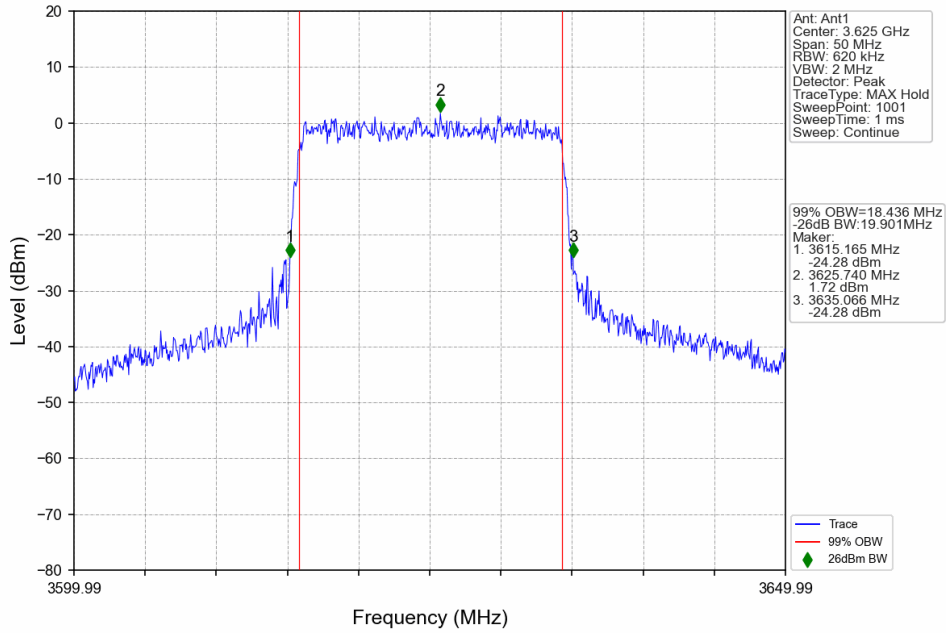

n48_30kHz_SISO_NTNV_20MHz_CP-OFDM QPSK_3624.99MHz_Outer_Full

n48_30kHz_SISO_NTNV_20MHz_CP-OFDM QPSK_3690MHz_Outer_Full

n48_30kHz_SISO_NTNV_20MHz_CP-OFDM 16 QAM_3560.01MHz_Outer_Full

n48_30kHz_SISO_NTNV_20MHz_CP-OFDM_16_QAM_3624.99MHz_Outer_Full