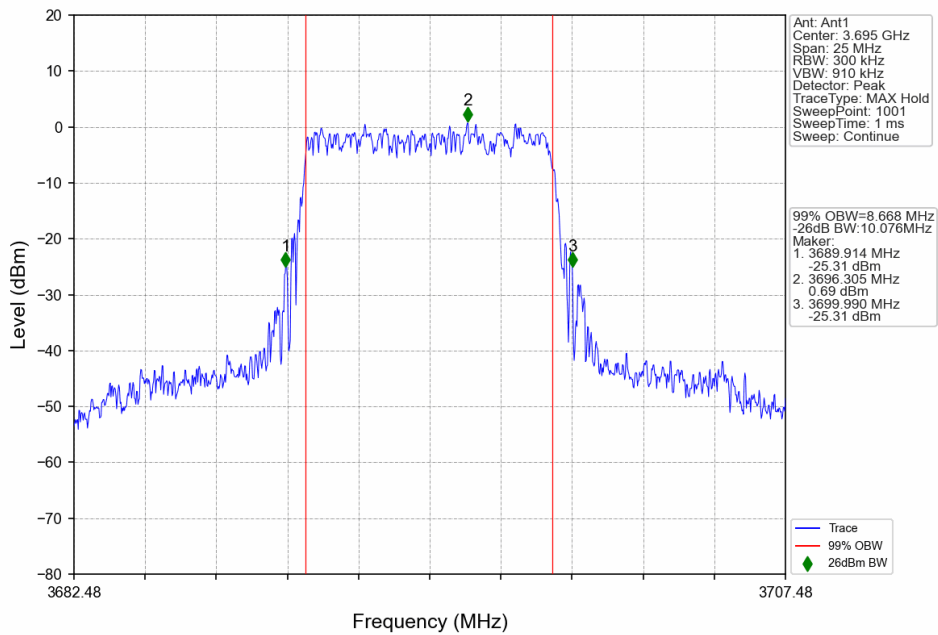

n48_30kHz_SISO_NTNV_10MHz_DFT-s-OFDM_256_QAM_3694.98MHz_Outer_Full