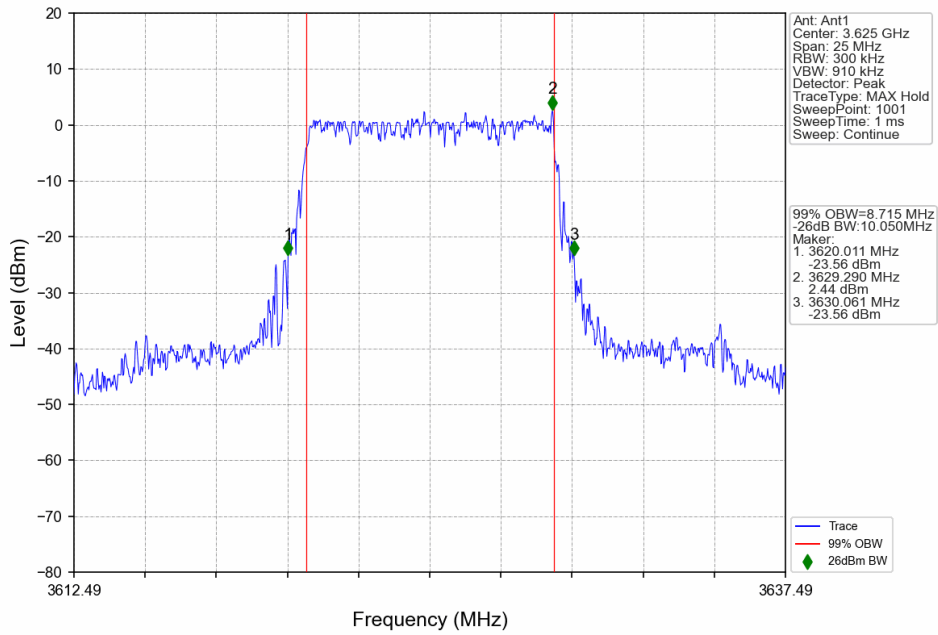

5G NR N48

1. 99% & 26dB Bandwidth

1.1 30k_SISO_10MHz_NTNV

1.1.1 Test Result

5G NR n48 SCS=30kHz SISO 10MHz NTN						
Modulation	Frequency (MHz)	RB Allocation	99% Bandwidth (MHz)	26dB Bandwidth (MHz)	Limit (MHz)	Verdict
DFT-s-OFDM QPSK	3555	Outer_Full	8.74	10.32	/	Pass
	3624.99	Outer_Full	8.68	10.23	/	Pass
	3694.98	Outer_Full	8.68	10.09	/	Pass
DFT-s-OFDM 16 QAM	3555	Outer_Full	8.80	10.09	/	Pass
	3624.99	Outer_Full	8.71	10.05	/	Pass
	3694.98	Outer_Full	8.68	10.04	/	Pass
DFT-s-OFDM 64 QAM	3555	Outer_Full	8.71	10.19	/	Pass
	3624.99	Outer_Full	8.68	10.20	/	Pass
	3694.98	Outer_Full	8.69	10.17	/	Pass
DFT-s-OFDM 256 QAM	3555	Outer_Full	8.70	10.11	/	Pass
	3624.99	Outer_Full	8.62	10.05	/	Pass
	3694.98	Outer_Full	8.67	10.08	/	Pass
CP-OFDM QPSK	3555	Outer_Full	8.75	10.47	/	Pass
	3624.99	Outer_Full	8.71	9.94	/	Pass
	3694.98	Outer_Full	8.72	10.13	/	Pass
CP-OFDM 16 QAM	3555	Outer_Full	8.73	10.05	/	Pass
	3624.99	Outer_Full	8.72	9.96	/	Pass
	3694.98	Outer_Full	8.66	10.05	/	Pass
CP-OFDM 64 QAM	3555	Outer_Full	8.71	10.11	/	Pass
	3624.99	Outer_Full	8.65	10.08	/	Pass
	3694.98	Outer_Full	8.71	9.81	/	Pass
CP-OFDM 256 QAM	3555	Outer_Full	8.71	10.02	/	Pass
	3624.99	Outer_Full	8.64	9.77	/	Pass
	3694.98	Outer_Full	8.68	10.01	/	Pass

1.1.2 Test Graph

n48_30kHz_SISO_NTNV_10MHz_DFT-s-OFDM QPSK_3694.98MHz_Outer_Full

n48_30kHz_SISO_NTNV_10MHz_DFT-s-OFDM 16 QAM_3555MHz_Outer_Full

n48_30kHz_SISO_NTNV_10MHz_DFT-s-OFDM_16_QAM_3624.99MHz_Outer_Full