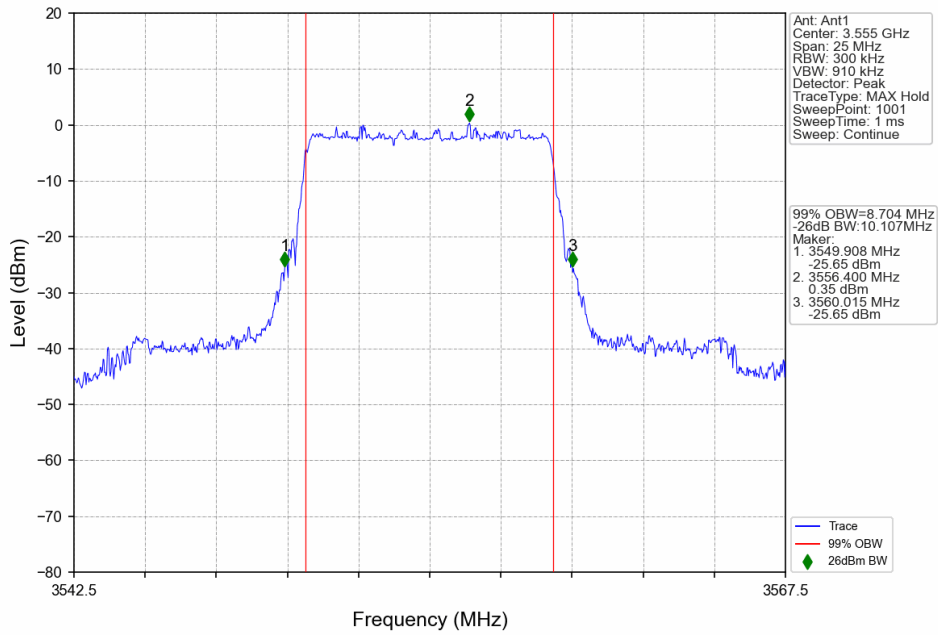

n48_30kHz_SISO_NTNV_10MHz_DFT-s-OFDM 256 QAM_3555MHz_Outer_Full