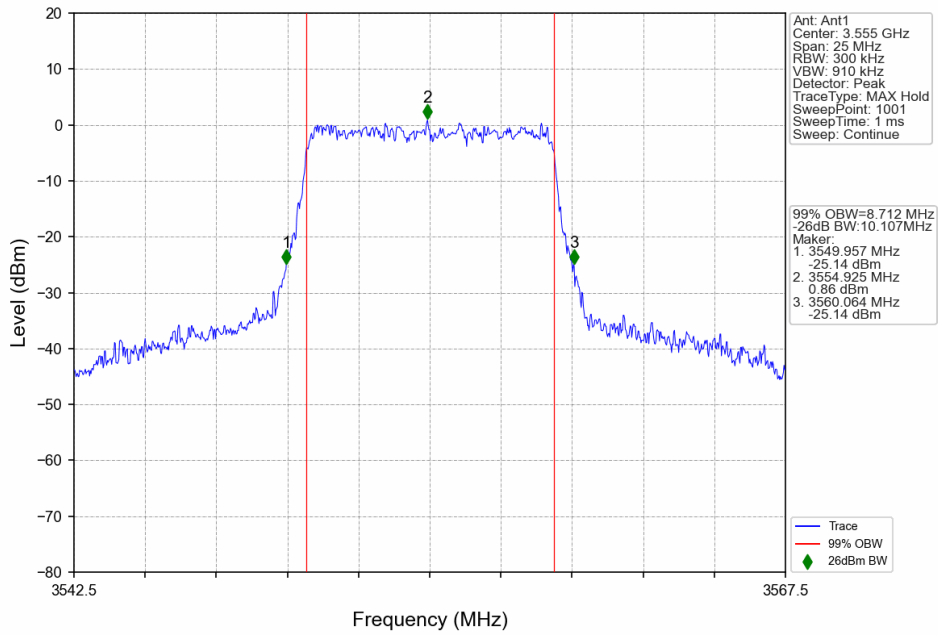

n48_30kHz_SISO_NTNV_10MHz_CP-OFDM 64 QAM_3555MHz_Outer_Full