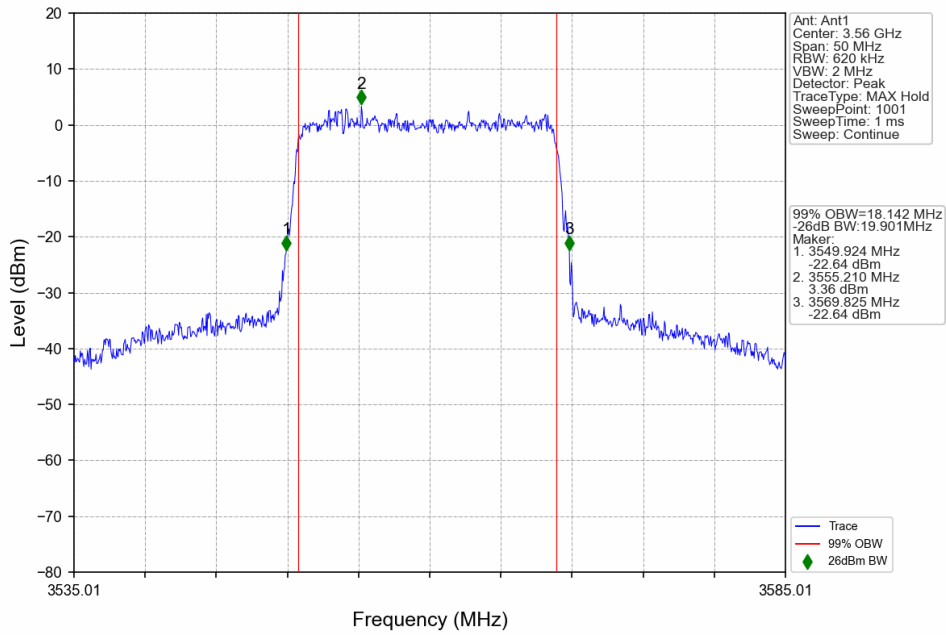

n48_30kHz_SISO_NTNV_20MHz_DFT-s-OFDM_64_QAM_3560.01MHz_Outer_Full