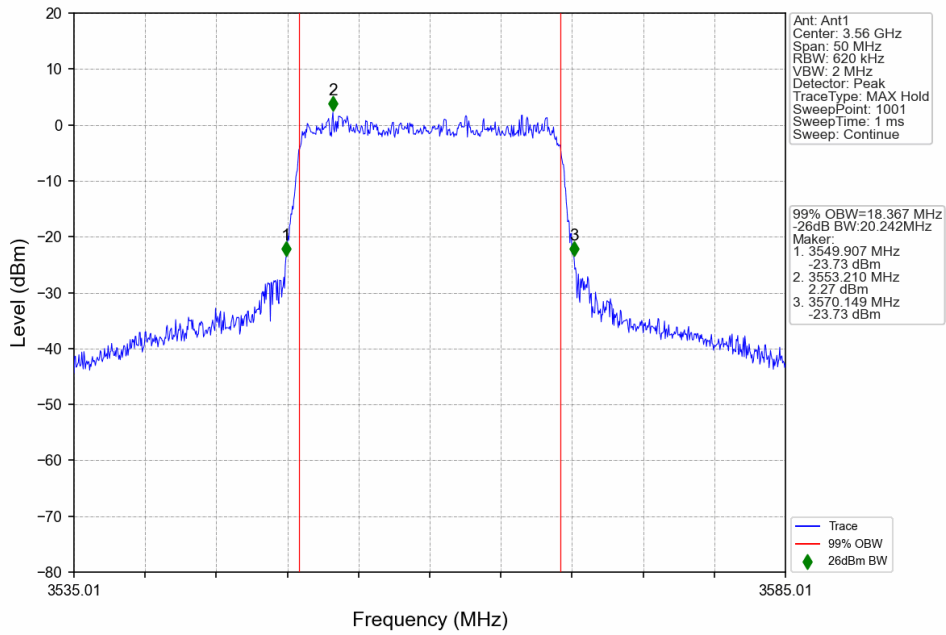

n48_30kHz_SISO_NTNV_20MHz_CP-OFDM_64_QAM_3560.01MHz_Outer_Full