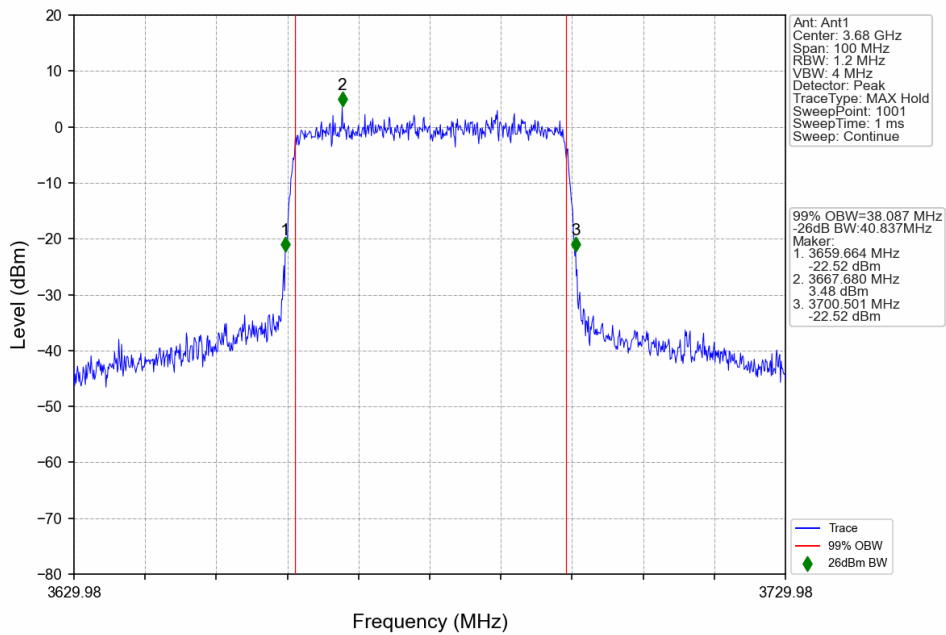

n48_30kHz_SISO_NTNV_40MHz_CP-OFDM_16 QAM_3679.98MHz_Outer_Full