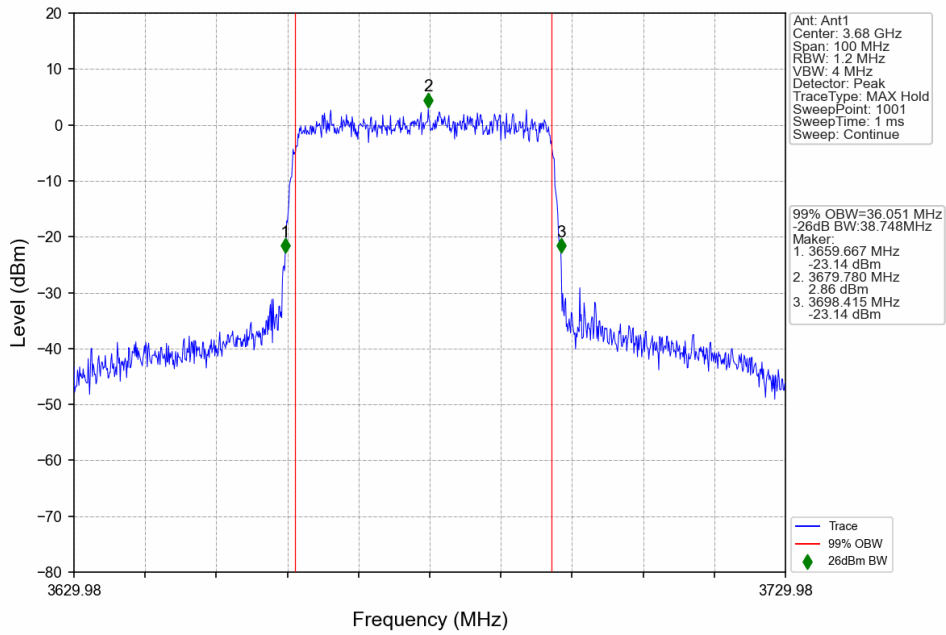

n48_30kHz_SISO_NTNV_40MHz_DFT-s-OFDM_16_QAM_3679.98MHz_Outer_Full

n48_30kHz_SISO_NTNV_40MHz_DFT-s-OFDM 64 QAM_3570MHz_Outer_Full

n48_30kHz_SISO_NTNV_40MHz_DFT-s-OFDM 64 QAM_3624.99MHz_Outer_Full

n48_30kHz_SISO_NTNV_40MHz_DFT-s-OFDM 64 QAM_3679.98MHz_Outer_Full