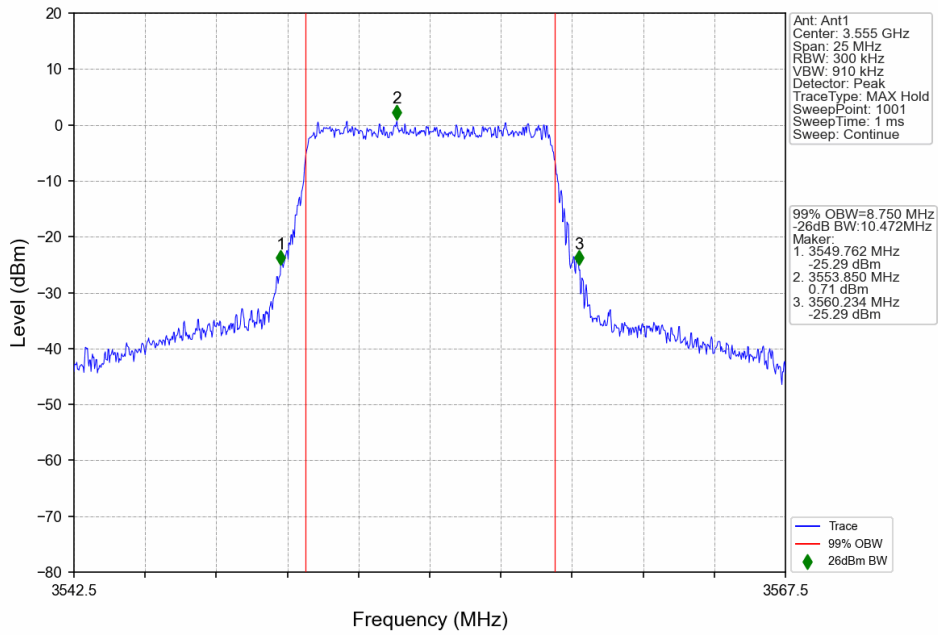

n48_30kHz_SISO_NTNV_10MHz_DFT-s-OFDM 256 QAM_3555MHz_Outer_Full

n48_30kHz_SISO_NTNV_10MHz_DFT-s-OFDM_256_QAM_3624.99MHz_Outer_Full

n48_30kHz_SISO_NTNV_10MHz_DFT-s-OFDM_256_QAM_3694.98MHz_Outer_Full

n48_30kHz_SISO_NTNV_10MHz_CP-OFDM QPSK_3555MHz_Outer_Full