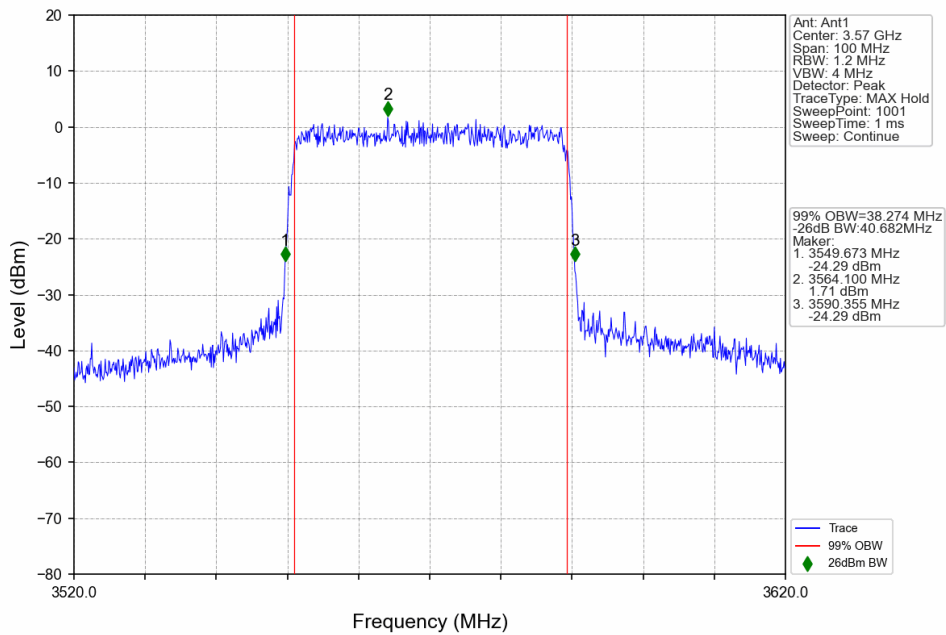

n48_30kHz_SISO_NTNV_40MHz_CP-OFDM 16 QAM_3570MHz_Outer_Full