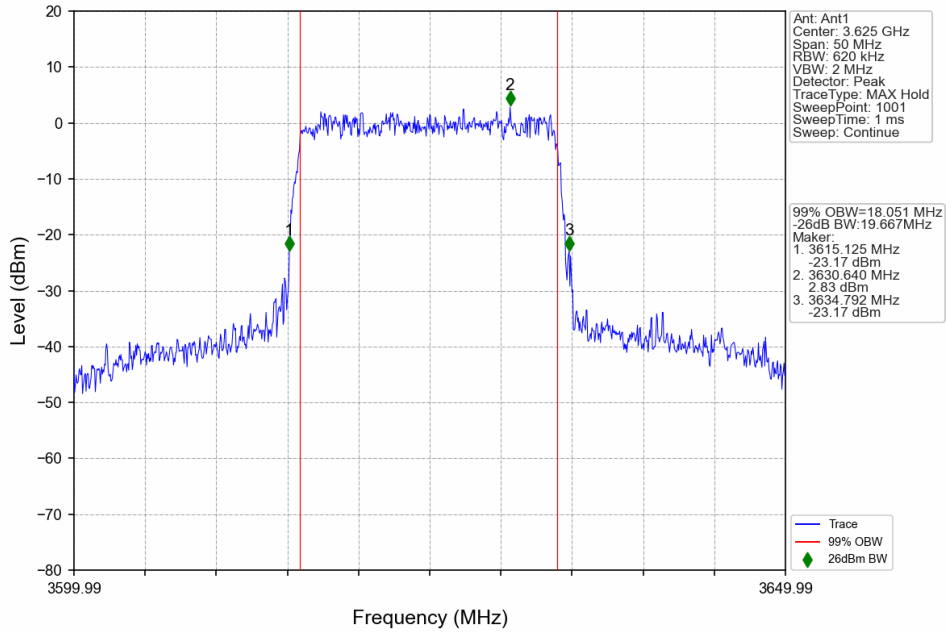

1.2.2 Test Graph

n48_30kHz_SISO_NTNV_20MHz_DFT-s-OFDM QPSK_3690MHz_Outer_Full

n48_30kHz_SISO_NTNV_20MHz_DFT-s-OFDM 16 QAM_3560.01MHz_Outer_Full

n48_30kHz_SISO_NTNV_20MHz_DFT-s-OFDM_16_QAM_3624.99MHz_Outer_Full