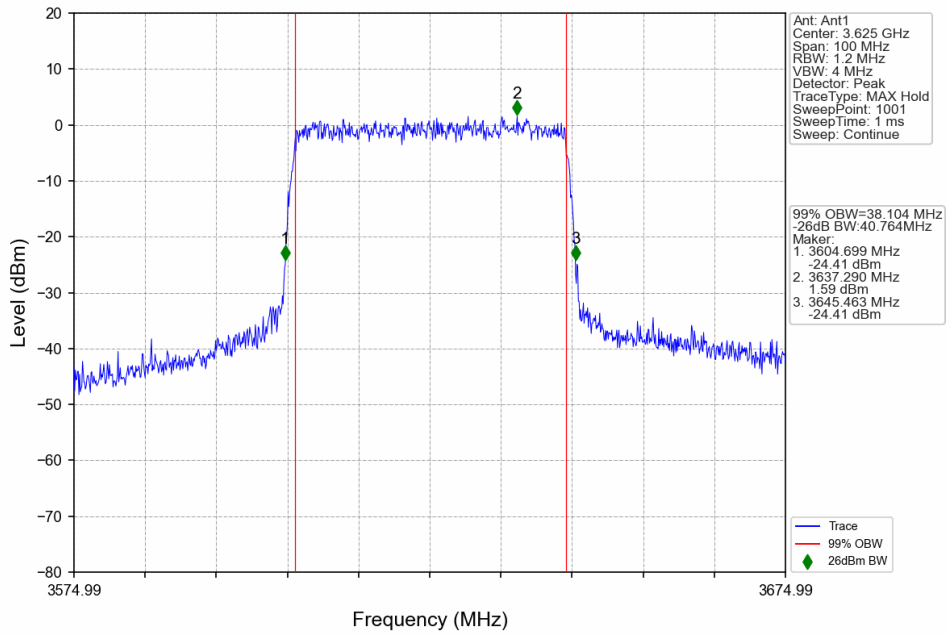

n48_30kHz_SISO_NTNV_40MHz_CP-OFDM QPSK_3624.99MHz_Outer_Full

n48_30kHz_SISO_NTNV_40MHz_CP-OFDM QPSK_3679.98MHz_Outer_Full

n48_30kHz_SISO_NTNV_40MHz_CP-OFDM 16 QAM_3570MHz_Outer_Full

n48_30kHz_SISO_NTNV_40MHz_CP-OFDM_16 QAM_3624.99MHz_Outer_Full