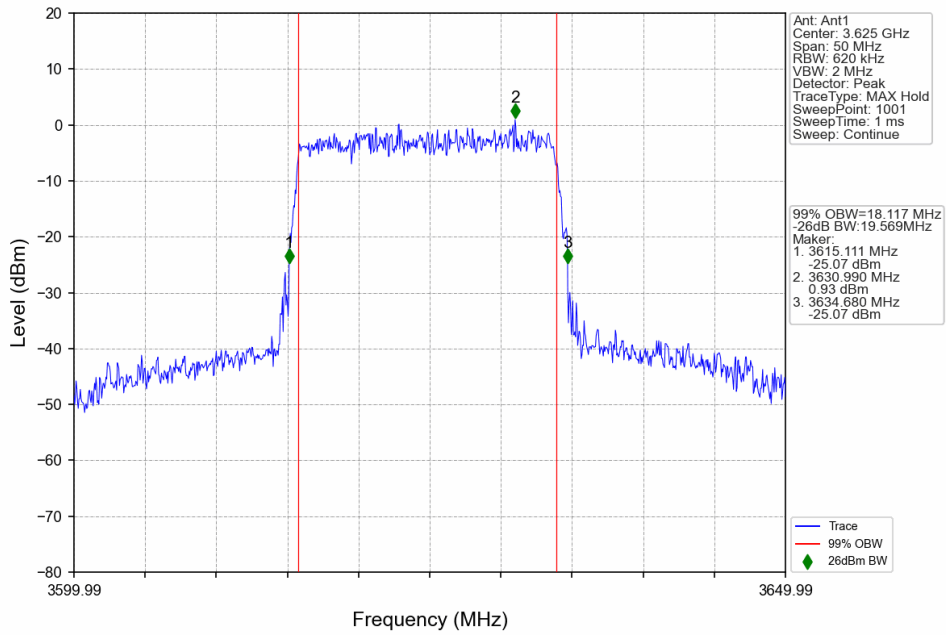

n48_30kHz_SISO_NTNV_20MHz_DFT-s-OFDM_256_QAM_3624.99MHz_Outer_Full