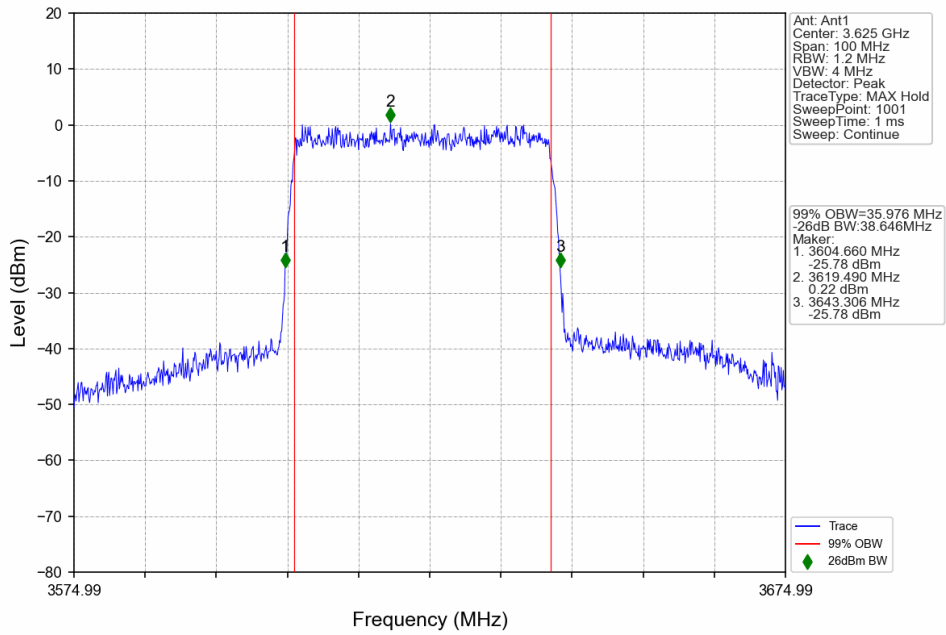

n48_30kHz_SISO_NTNV_40MHz_DFT-s-OFDM_256_QAM_3624.99MHz_Outer_Full