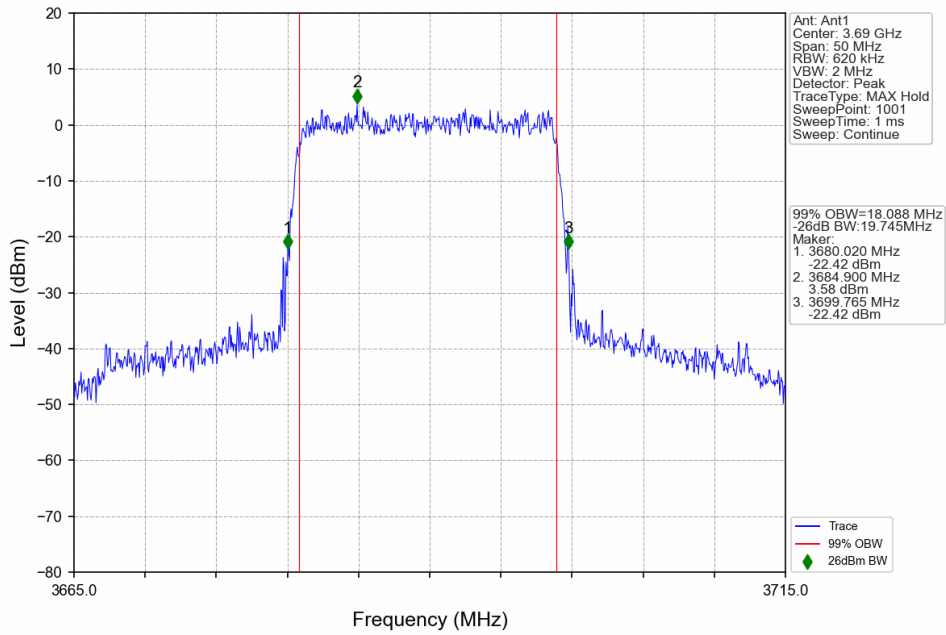

n48_30kHz_SISO_NTNV_20MHz_DFT-s-OFDM_16_QAM_3690MHz_Outer_Full