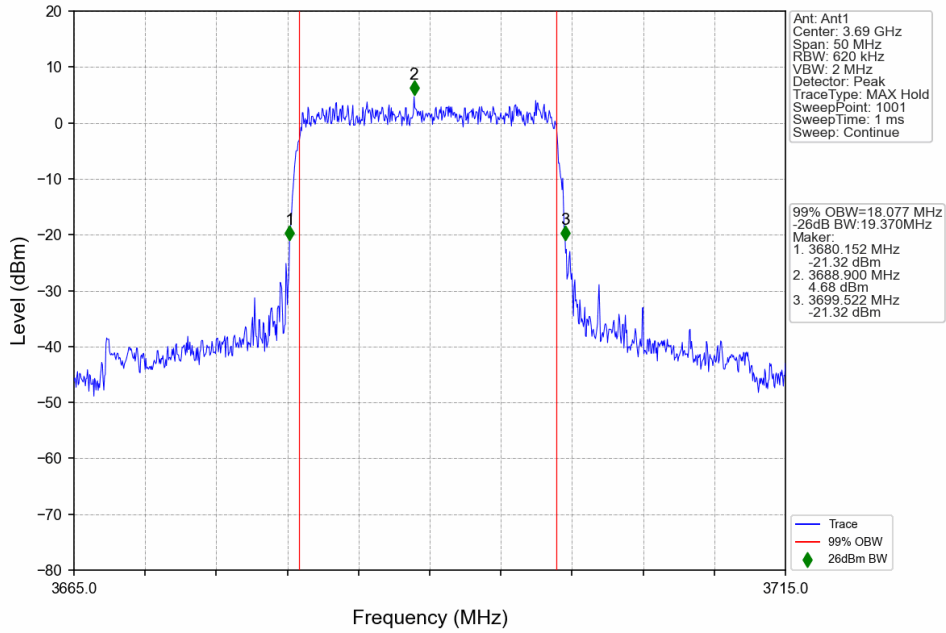

n48_30kHz_SISO_NTNV_20MHz_DFT-s-OFDM QPSK_3690MHz_Outer_Full