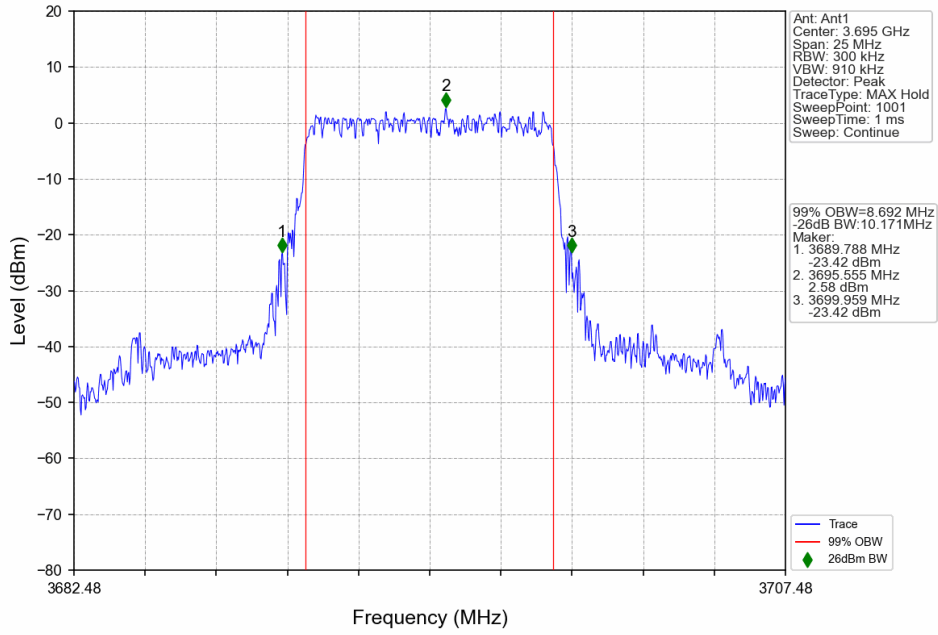

n48_30kHz_SISO_NTNV_10MHz_DFT-s-OFDM_16_QAM_3694.98MHz_Outer_Full

n48_30kHz_SISO_NTNV_10MHz_DFT-s-OFDM 64 QAM_3555MHz_Outer_Full

n48_30kHz_SISO_NTNV_10MHz_DFT-s-OFDM 64 QAM_3624.99MHz_Outer_Full

n48_30kHz_SISO_NTNV_10MHz_DFT-s-OFDM 64 QAM_3694.98MHz_Outer_Full