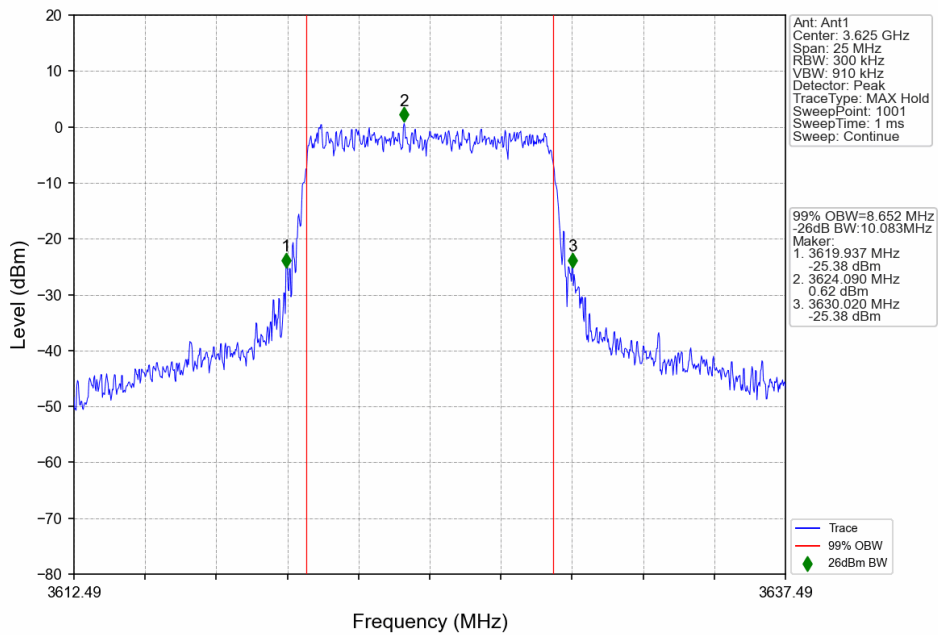

n48_30kHz_SISO_NTNV_10MHz_CP-OFDM 64 QAM_3624.99MHz_Outer_Full