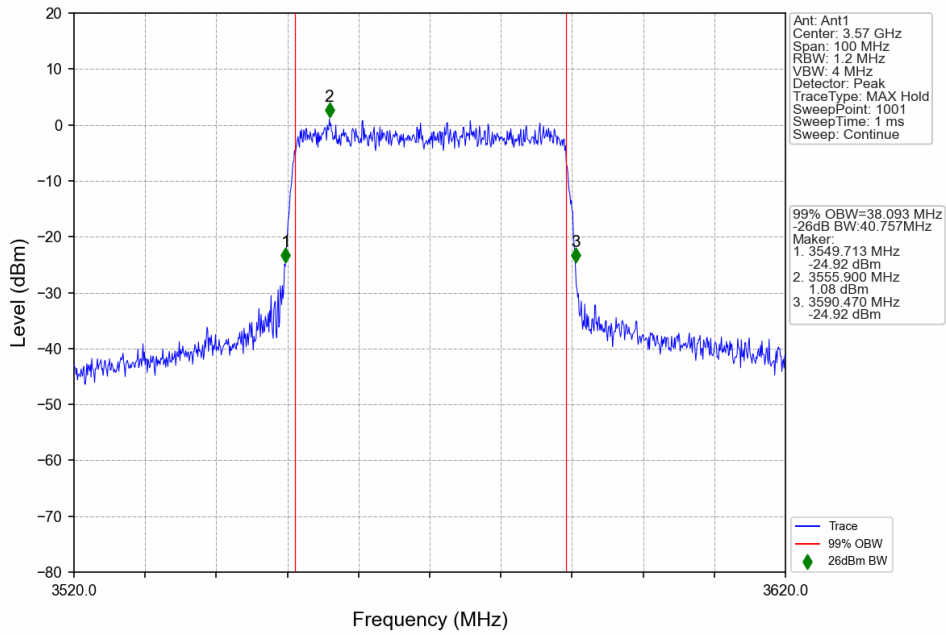

n48_30kHz_SISO_NTNV_40MHz_CP-OFDM 64 QAM_3570MHz_Outer_Full