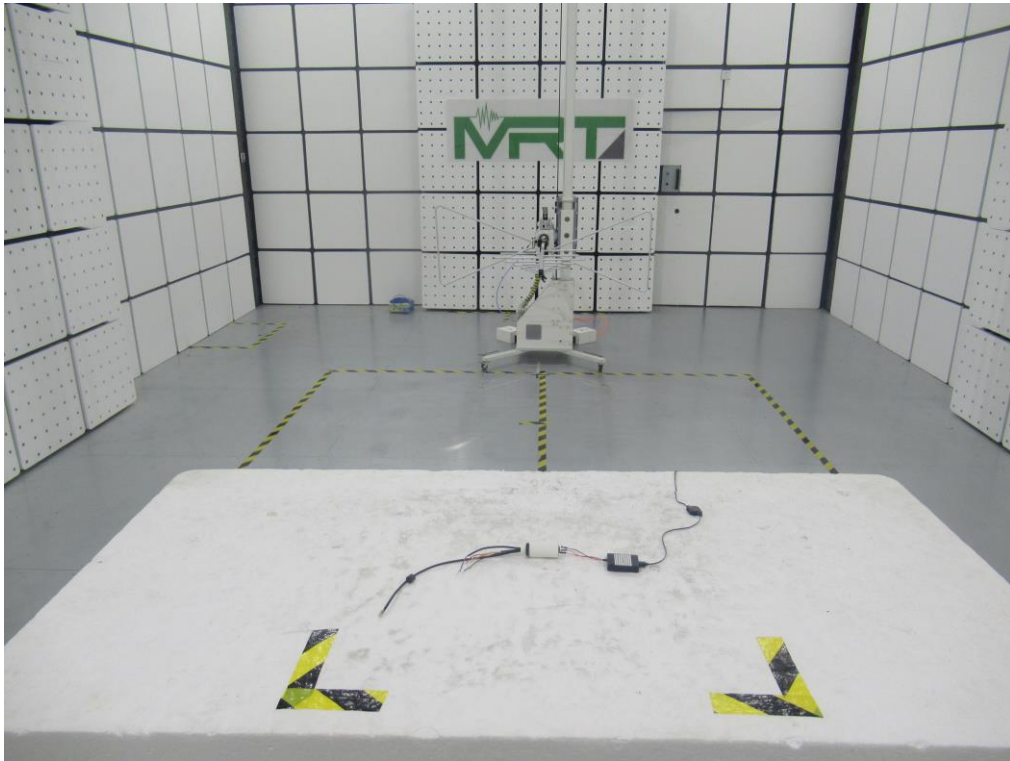

## FCC PART 15C Test Setup Photo

Description: Radiated Spurious Emission Test Setup for 30MHz ~ 1GHz

Description: Radiated Spurious Emission Test Setup for 1GHz ~ 18GHz

Description: Front view of Conducted Emission Test Setup

Description: Back view of Conducted Emission Test Setup