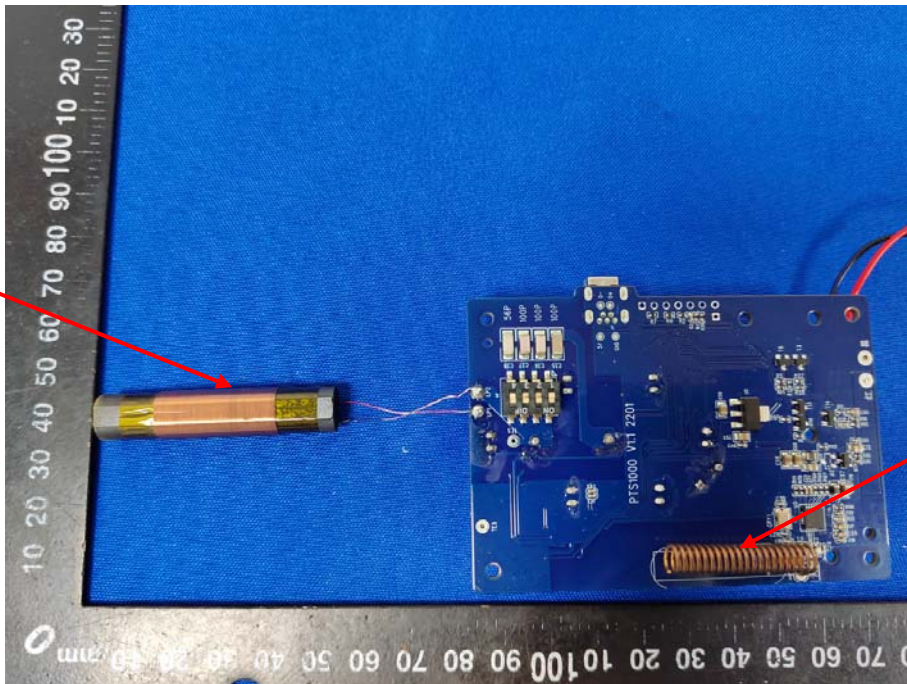

Appendix C: Photographs of EUT

Product: Automotive Diagnostic Tool

Model: PTS1000

Internal Photos

Antenna

RX Antenna (433/315MHz)