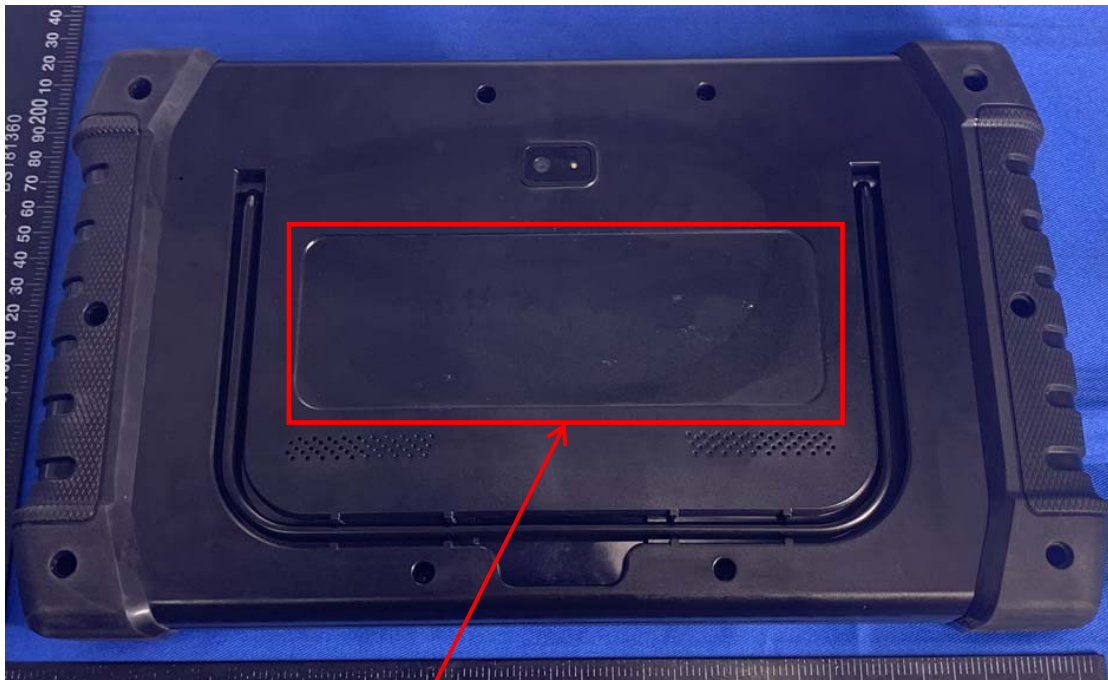

Label Artwork and Location

Model: i80Max

Label:

Size: L*W=180*45mm

Label Location