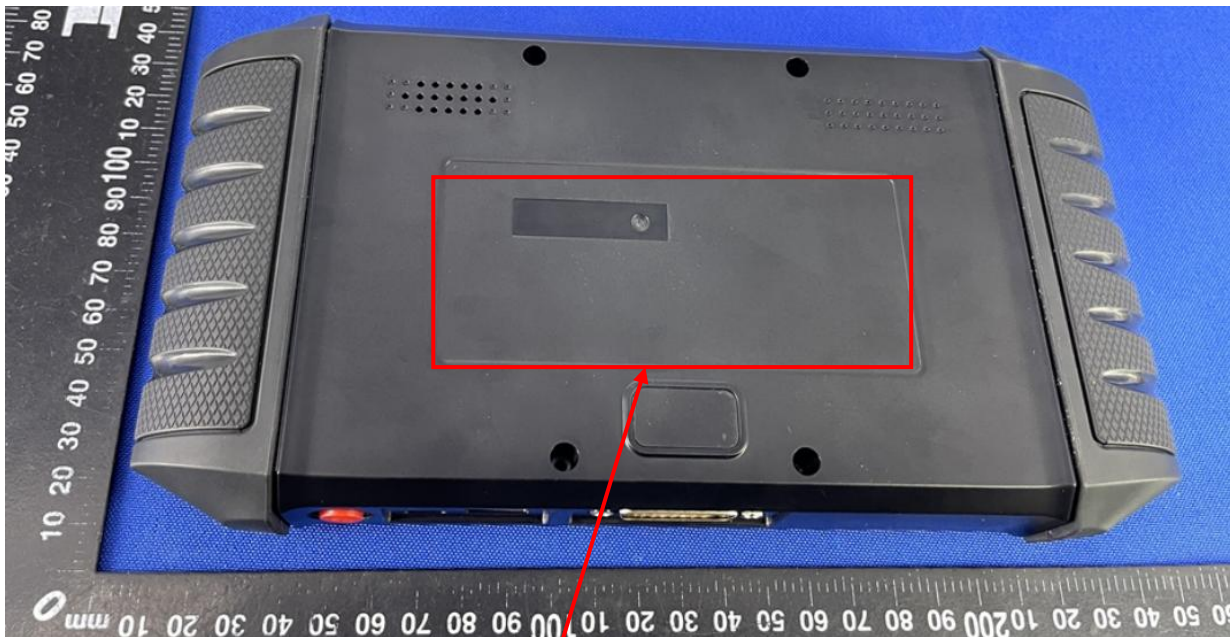

Label Artwork and Location

Model: i50pro

Label:

Size: L*W=107.39*47.75mm

Location