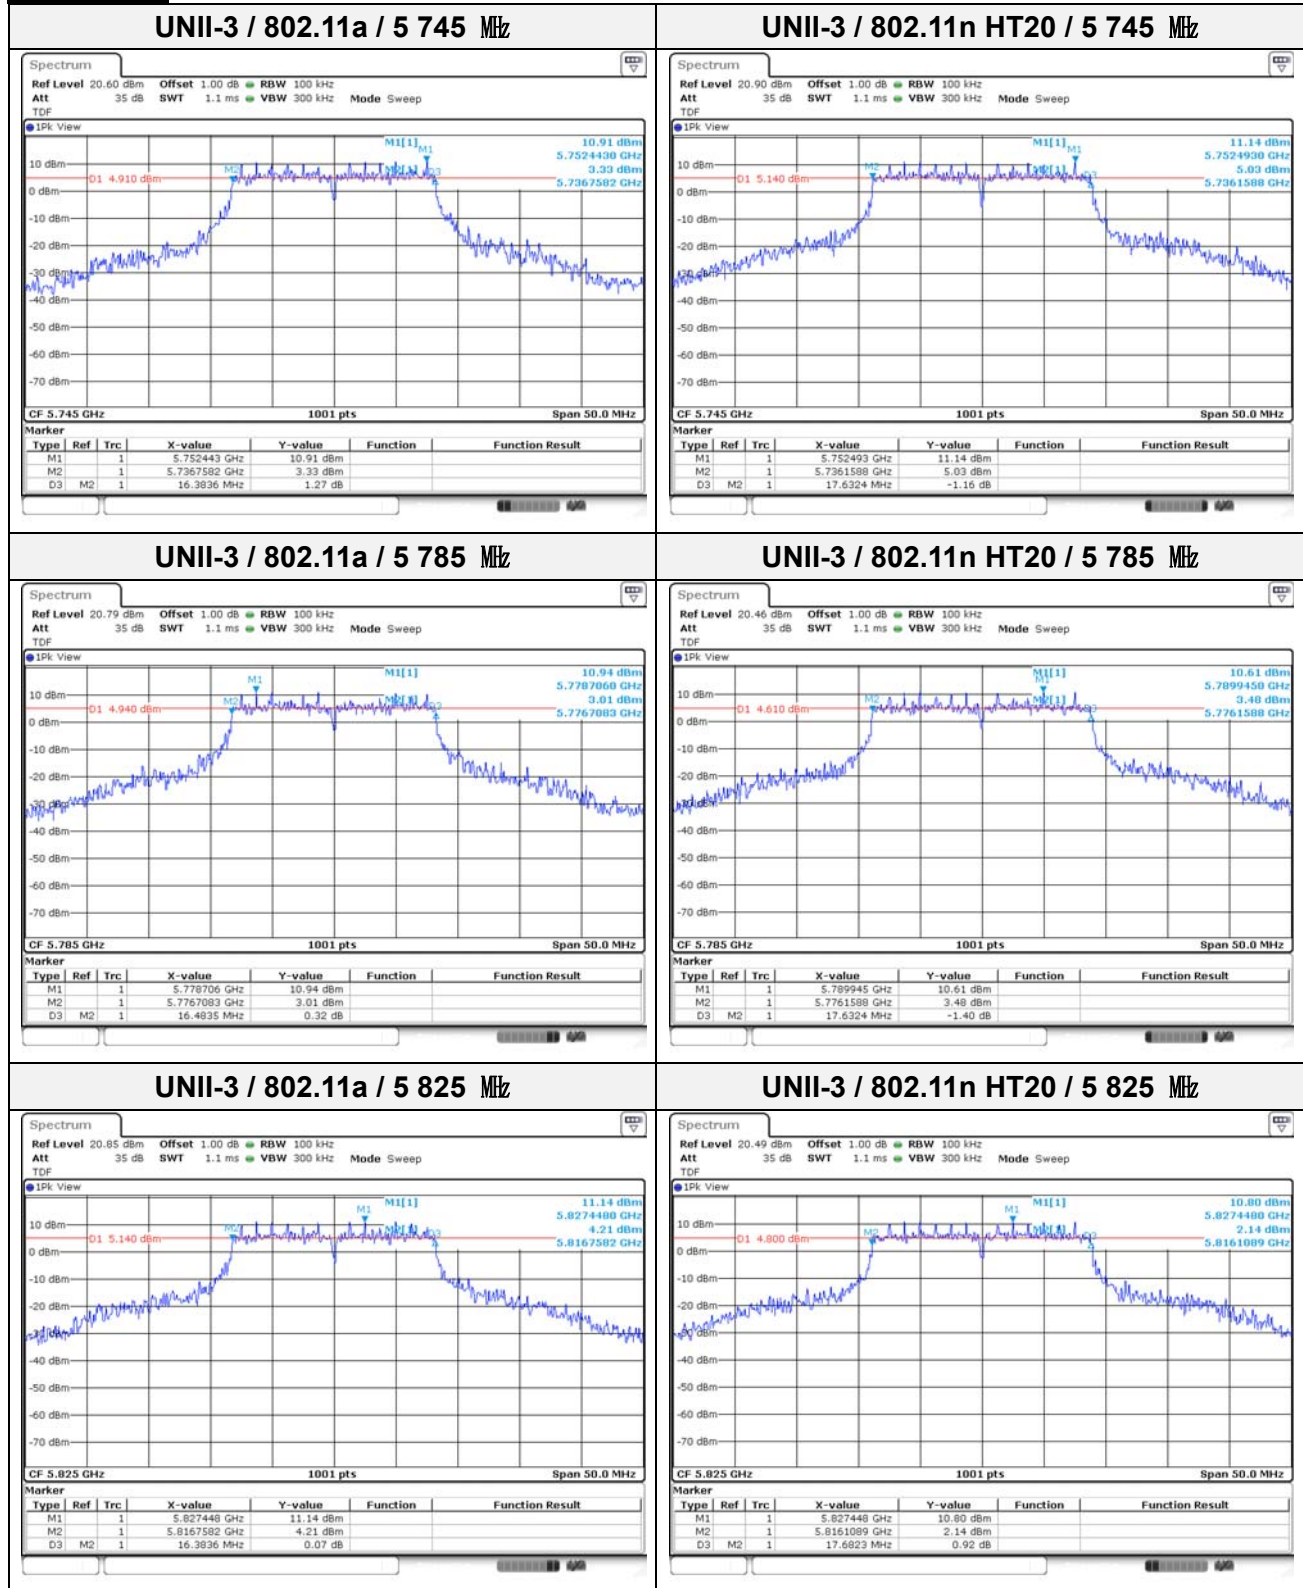

Test results

SISO

Test mode	Band	Frequency (MHz)	Measured Bandwidth ANT 0 (MHz)	Measured Bandwidth ANT 1 (MHz)	Measured Bandwidth ANT 2 (MHz)	Measured Bandwidth ANT 3 (MHz)	Limit (MHz)
802.11a	UNII-3	5 745	16.38	15.98	16.38	16.38	≥0.5
		5 785	16.48	15.98	16.33	16.38	
		5 825	16.38	15.98	16.18	16.18	
802.11n HT20	UNII-3	5 745	17.63	17.68	17.68	17.68	
		5 785	17.63	17.38	17.48	17.63	
		5 825	17.68	17.28	17.68	17.63	
802.11n HT40	UNII-3	5 755	36.56	36.46	36.46	36.56	
		5 795	36.56	36.56	36.56	36.56	
802.11ac VHT20	UNII-3	5 745	17.63	17.38	17.63	17.68	
		5 785	17.58	16.73	17.63	17.63	
		5 825	17.63	17.63	17.68	17.68	
802.11ac VHT40	UNII-3	5 755	36.56	36.46	36.46	36.46	
		5 795	36.56	36.46	36.56	36.56	
802.11ac VHT80	UNII-3	5 775	76.12	75.76	76.12	76.00	

SISO ANT 0