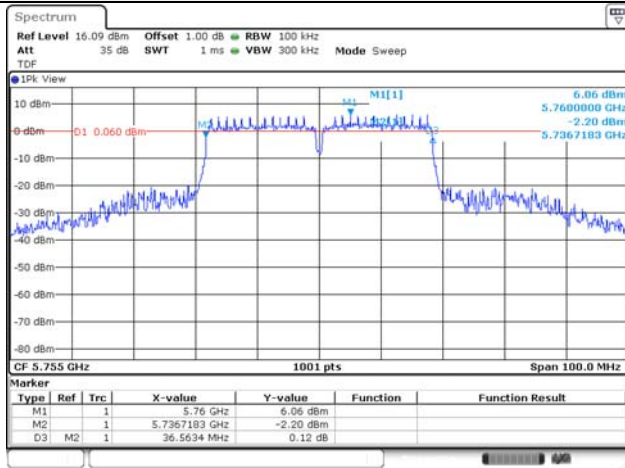

1. Set RBW = 100 kHz.
2. Set the video bandwidth (VBW)  $\geq 3$  RBW.
3. Detector = Peak.
4. Trace mode = max hold.
5. Sweep = auto couple.
6. Allow the trace to stabilize.
7. Measure the maximum width of the emission that is constrained by the frequencies associated with the two outermost amplitude points (upper and lower frequencies) that are attenuated by 6 dB relative to the maximum level measured in the fundamental emission.

**Test results**

**SISO**

Test mode	Band	Frequency (MHz)	Measured Bandwidth ANT 0 (MHz)	Measured Bandwidth ANT 1 (MHz)	Measured Bandwidth ANT 2 (MHz)	Measured Bandwidth ANT 3 (MHz)	Limit (MHz)
802.11a	UNII-3	5 745	16.38	15.98	16.38	16.38	≥0.5
		5 785	16.48	15.98	16.33	16.38	
		5 825	16.38	15.98	16.18	16.18	
802.11n HT20	UNII-3	5 745	17.63	17.68	17.68	17.68	
		5 785	17.63	17.38	17.48	17.63	
		5 825	17.68	17.28	17.68	17.63	
802.11n HT40	UNII-3	5 755	36.56	36.46	36.46	36.56	
		5 795	36.56	36.56	36.56	36.56	
802.11ac VHT20	UNII-3	5 745	17.63	17.38	17.63	17.68	
		5 785	17.58	16.73	17.63	17.63	
		5 825	17.63	17.63	17.68	17.68	
802.11ac VHT40	UNII-3	5 755	36.56	36.46	36.46	36.46	
		5 795	36.56	36.46	36.56	36.56	
802.11ac VHT80	UNII-3	5 775	76.12	75.76	76.12	76.00	

**SISO ANT 0**

**UNII-3 / 802.11n HT40 / 5 755 MHz**

**UNII-3 / 802.11ac VHT20 / 5 745 MHz**

**UNII-3 / 802.11n HT40 / 5 795 MHz**

**UNII-3 / 802.11ac VHT20 / 5 785 MHz**

Blank

**UNII-3 / 802.11ac VHT20 / 5 825 MHz**