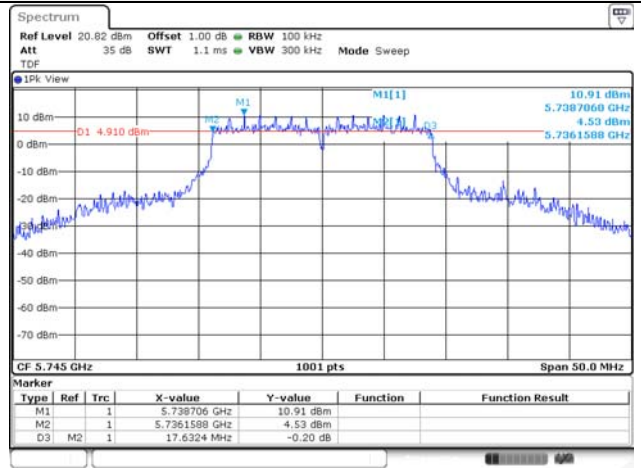

1. Set RBW = 100 kHz.
2. Set the video bandwidth (VBW)  $\geq 3$  RBW.
3. Detector = Peak.
4. Trace mode = max hold.
5. Sweep = auto couple.
6. Allow the trace to stabilize.
7. Measure the maximum width of the emission that is constrained by the frequencies associated with the two outermost amplitude points (upper and lower frequencies) that are attenuated by 6 dB relative to the maximum level measured in the fundamental emission.

**Test results**

**SISO**

Test mode	Band	Frequency (MHz)	Measured Bandwidth ANT 0 (MHz)	Measured Bandwidth ANT 1 (MHz)	Measured Bandwidth ANT 2 (MHz)	Measured Bandwidth ANT 3 (MHz)	Limit (MHz)
802.11a	UNII-3	5 745	16.38	15.98	16.38	16.38	≥0.5
		5 785	16.48	15.98	16.33	16.38	
		5 825	16.38	15.98	16.18	16.18	
802.11n HT20	UNII-3	5 745	17.63	17.68	17.68	17.68	
		5 785	17.63	17.38	17.48	17.63	
		5 825	17.68	17.28	17.68	17.63	
802.11n HT40	UNII-3	5 755	36.56	36.46	36.46	36.56	
		5 795	36.56	36.56	36.56	36.56	
802.11ac VHT20	UNII-3	5 745	17.63	17.38	17.63	17.68	
		5 785	17.58	16.73	17.63	17.63	
		5 825	17.63	17.63	17.68	17.68	
802.11ac VHT40	UNII-3	5 755	36.56	36.46	36.46	36.46	
		5 795	36.56	36.46	36.56	36.56	
802.11ac VHT80	UNII-3	5 775	76.12	75.76	76.12	76.00	

**SISO ANT 0**

**UNII-3 / 802.11n HT40 / 5 755 MHz**

**UNII-3 / 802.11ac VHT20 / 5 745 MHz**

**UNII-3 / 802.11n HT40 / 5 795 MHz**

**UNII-3 / 802.11ac VHT20 / 5 785 MHz**

Blank

**UNII-3 / 802.11ac VHT20 / 5 825 MHz**