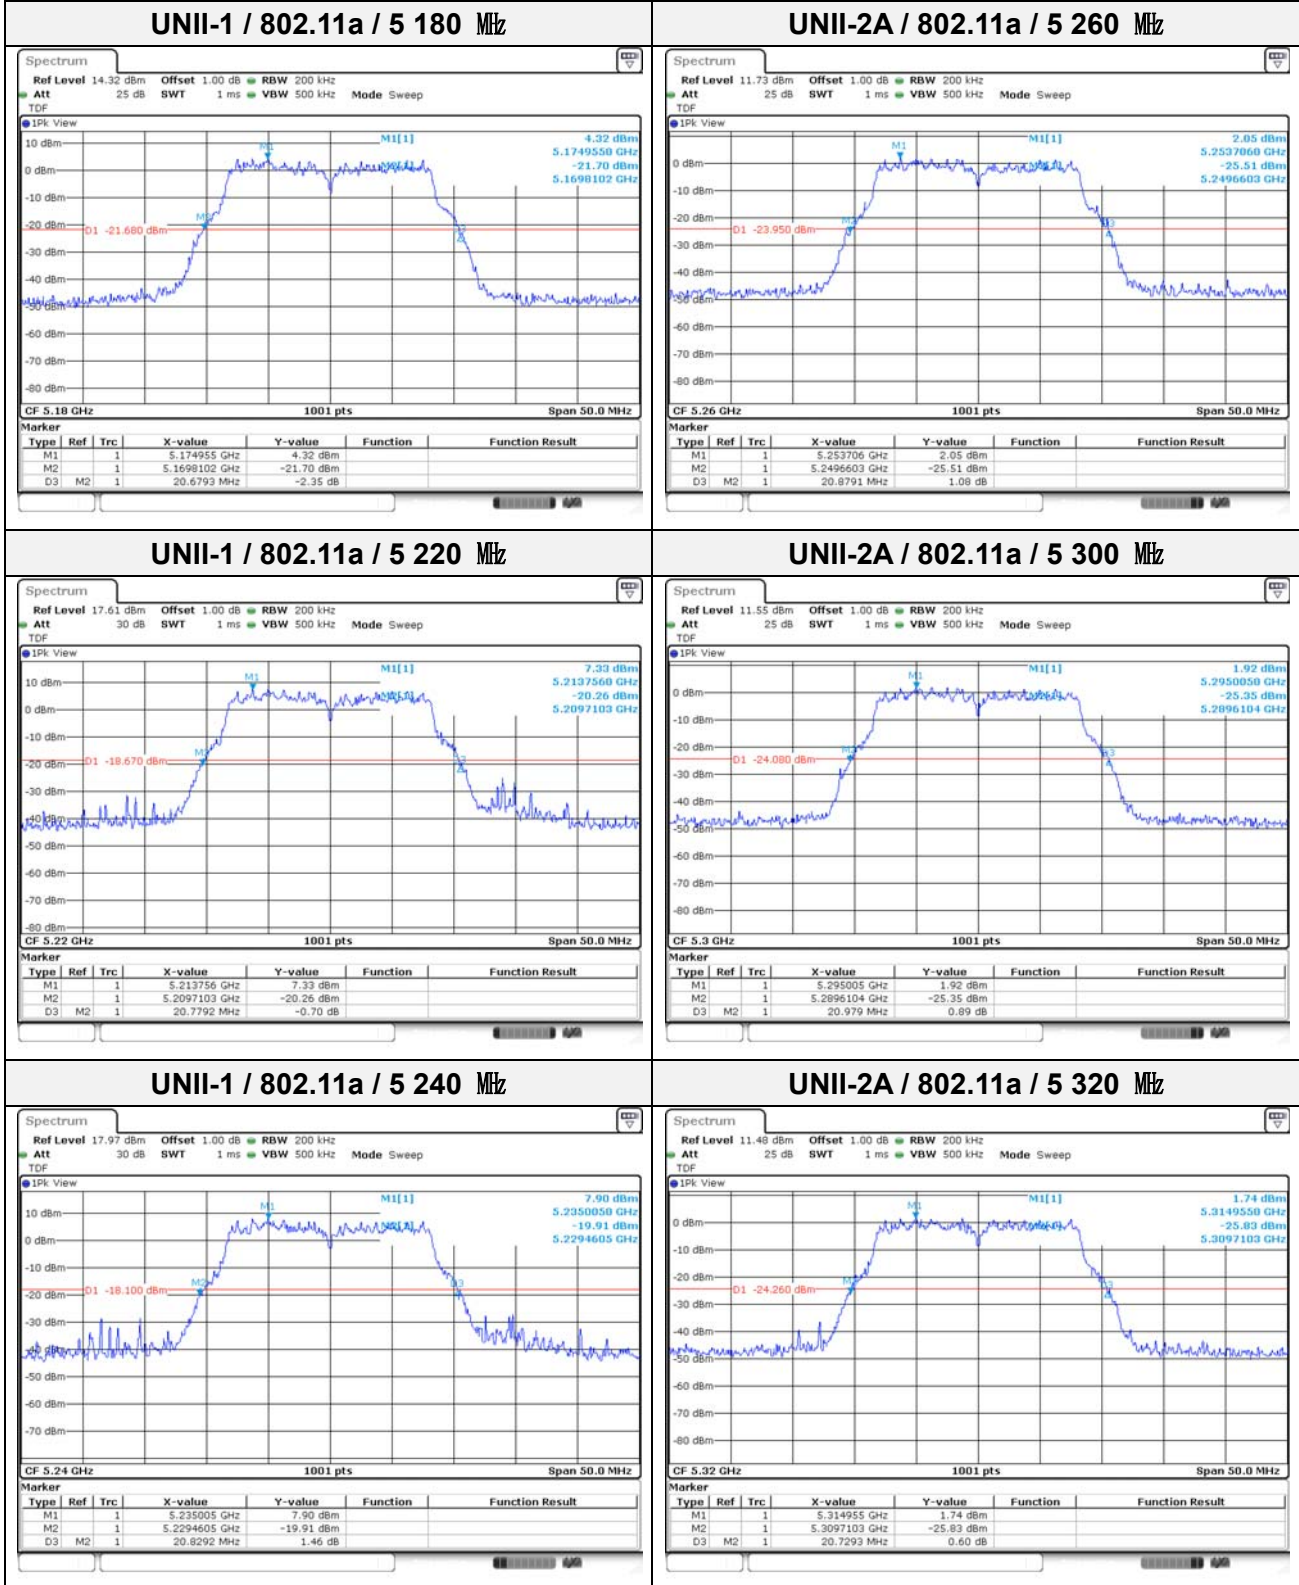

Test mode	Band	Frequency(MHz)	Measured Bandwidth ANT 0 (MHz)	Measured Bandwidth ANT 1 (MHz)	Measured Bandwidth ANT 2 (MHz)	Measured Bandwidth ANT 3 (MHz)
11ac VHT20	UNII-1	5 180	17.88	17.73	17.73	17.73
		5 200	17.88	17.83	17.78	17.73
		5 240	17.88	17.78	17.78	17.78
	UNII-2A	5 260	17.83	17.73	17.73	17.68
		5 280	17.78	17.78	17.83	17.73
		5 320	17.83	17.73	17.78	17.78
	UNII-2C	5 500	17.83	17.78	17.78	17.68
		5 580	17.78	17.73	17.68	17.73
		5 700	17.78	17.78	17.78	17.73
	UNII-3	5 745	18.03	20.73	18.33	18.58
		5 785	17.88	20.68	18.03	18.43
		5 825	18.08	22.33	18.13	18.68
11ac VHT40	UNII-1	5 190	36.36	36.36	36.26	36.46
		5 230	36.46	36.36	36.36	36.56
	UNII-2A	5 270	36.56	36.46	36.36	36.56
		5 310	36.46	36.36	36.36	36.56
	UNII-2C	5 510	36.46	36.36	36.36	36.66
		5 550	36.36	36.36	36.46	36.66
		5 670	36.36	36.36	36.36	36.46
	UNII-3	5 755	36.66	37.76	36.76	37.06
5 795		36.76	37.86	36.56	37.26	
11ac VHT80	UNII-1	5 210	75.04	75.04	74.57	74.81
	UNII-2A	5 290	75.76	75.88	75.76	75.76
	UNII-2C	5 530	75.76	76.00	75.88	76.00
		5 610	75.76	75.88	75.88	75.88
	UNII-3	5 775	76.36	77.68	76.36	76.96

26 dB bandwidth

MIMO ANT 0