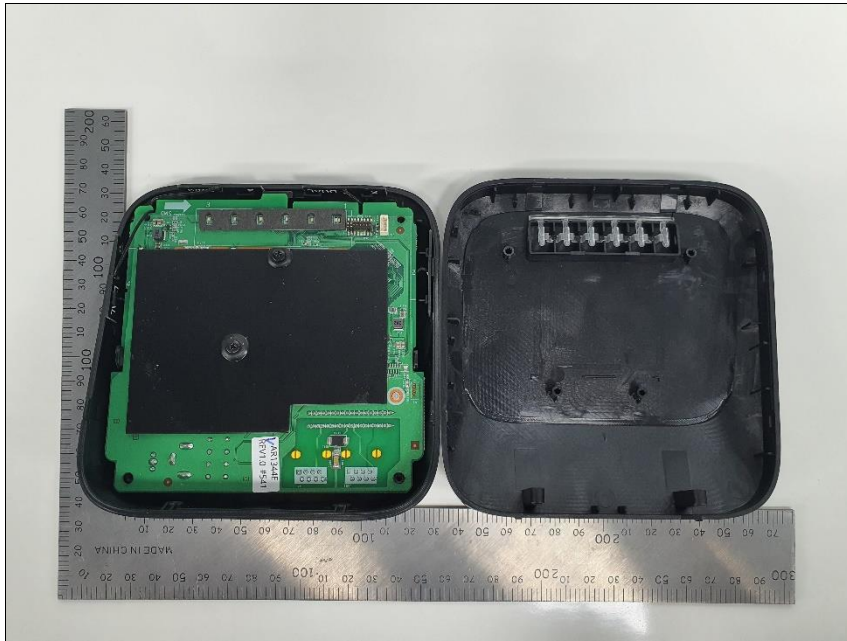

INTERNAL PHOTOS OF EUT

EUT case open

Main Board front side (With Heatsink)

Main Board front side (With Cap)

Main Board front side

Main Board rear side (With Heatsink)

Main Board rear side

Antenna