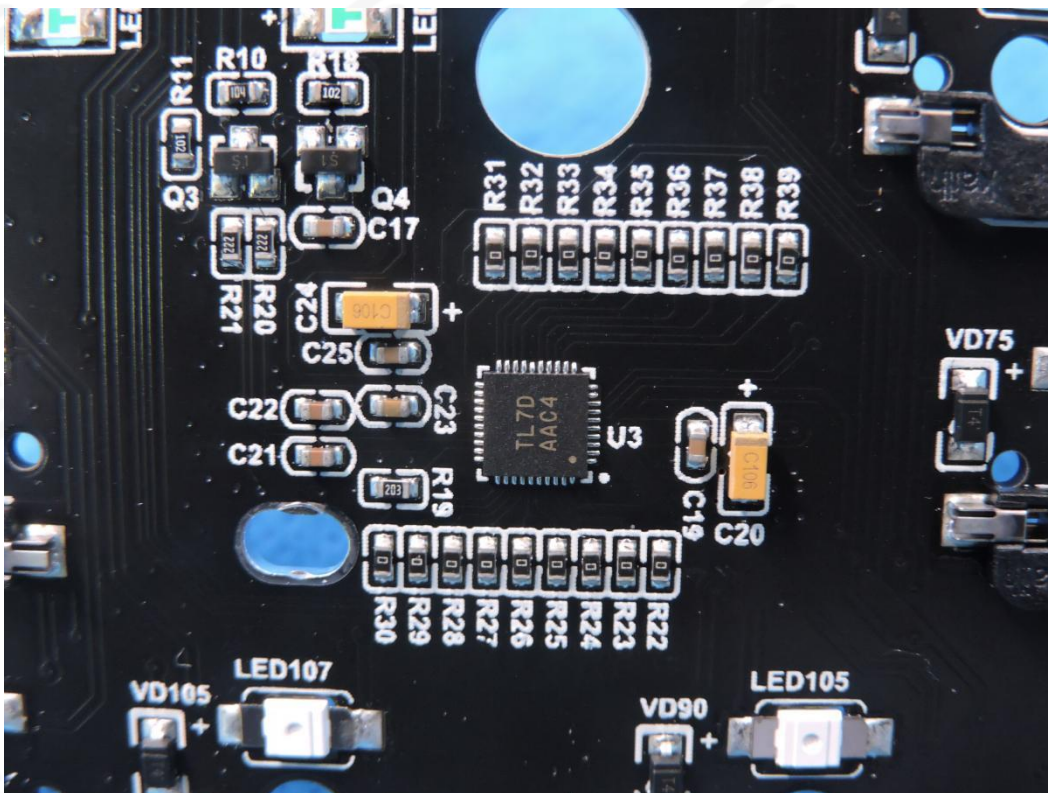

APPENDIX-PHOTOGRAPHS OF EUT CONSTRUCTIONAL DETAILS

Model: K620w Corona

Photo 1

Photo 2

Photo 3

Photo 4

Photo 5

Photo 6