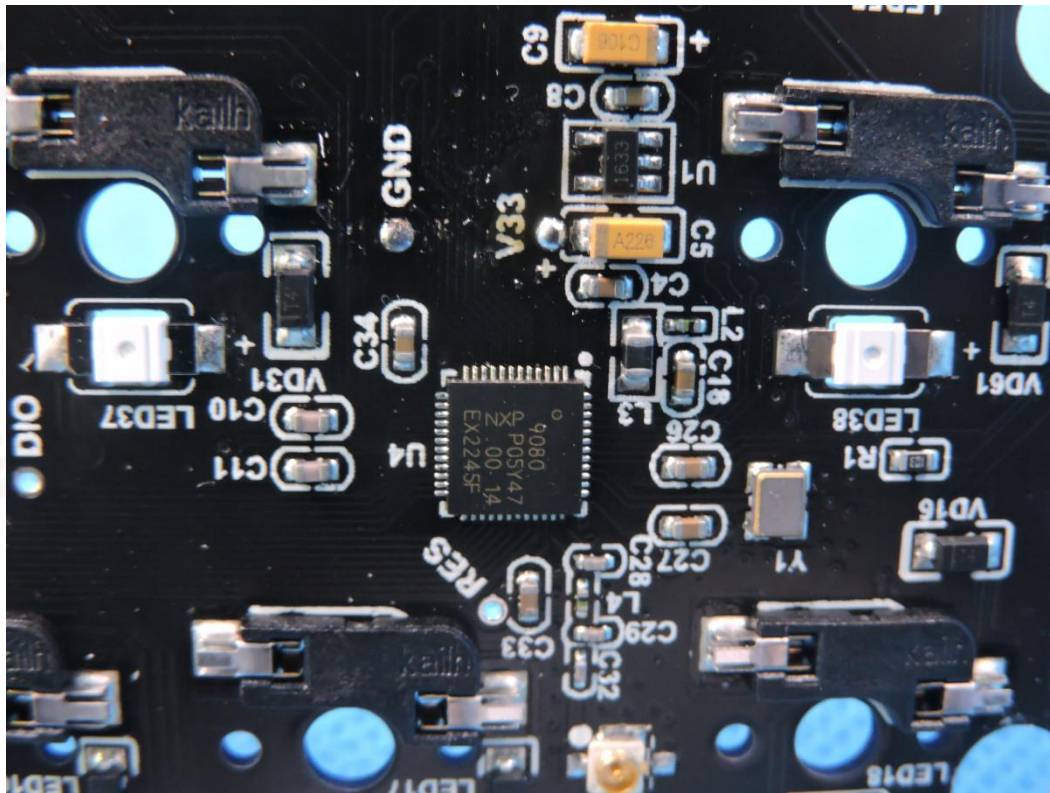

APPENDIX-PHOTOGRAPHS OF EUT CONSTRUCTIONAL DETAILS

Model: K620w Corona

Photo 1

Photo 2

Photo 3

Photo 4

Photo 5

Photo 6