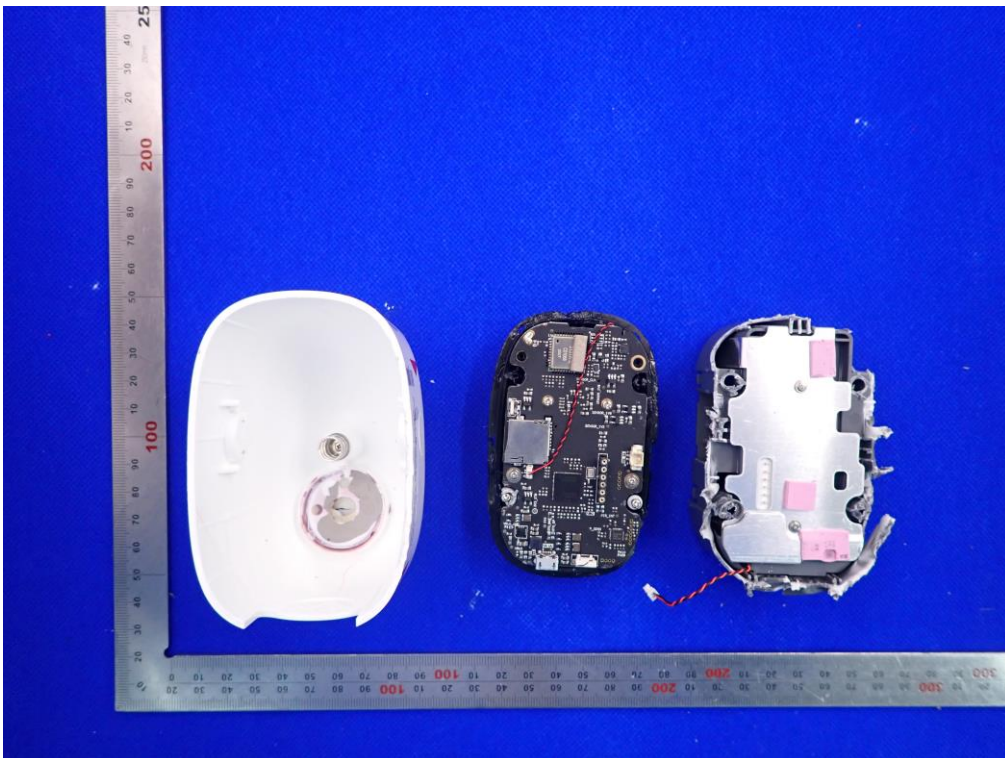

Internal Photos

Test Model: CG1
OPEN VIEW OF EUT-1

OPEN VIEW OF EUT-2

INTERNAL VIEW-1 OF EUT

INTERNAL VIEW-2 OF EUT

INTERNAL VIEW-5 OF EUT

INTERNAL VIEW-6 OF EUT

INTERNAL VIEW-7 OF EUT

INTERNAL VIEW-8 OF EUT

INTERNAL VIEW-9 OF EUT

INTERNAL VIEW-10 OF EUT

INTERNAL VIEW-11 OF EUT

VIEW OF ADAPTER