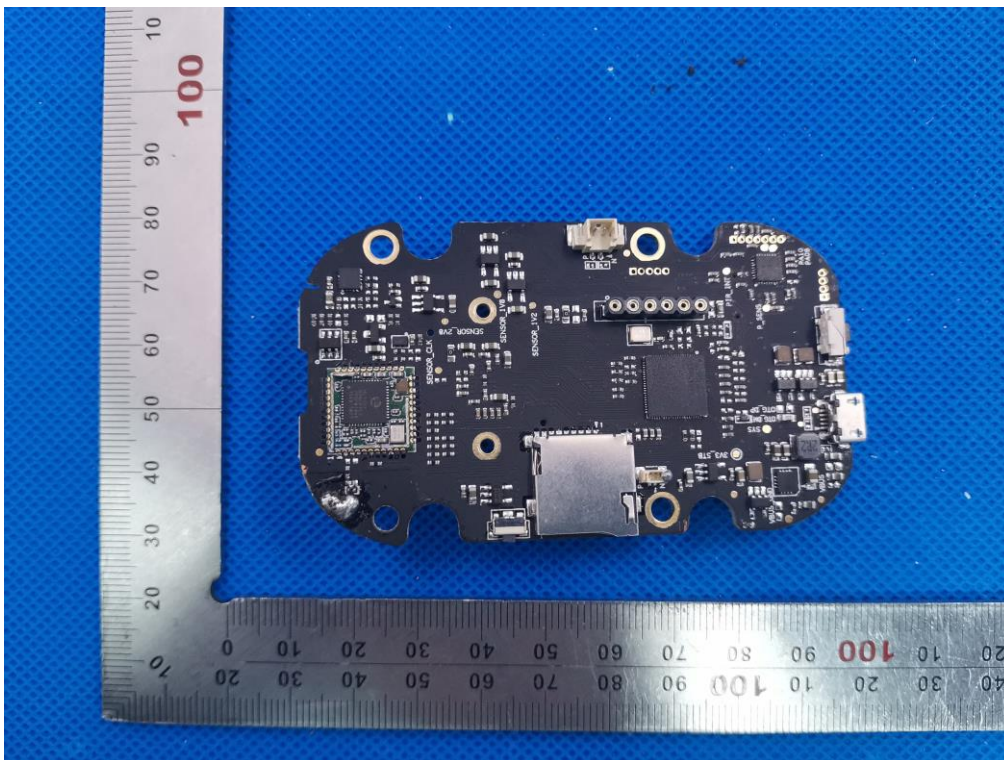

Internal Photos

Test Model: CG1
OPEN VIEW OF EUT-1

OPEN VIEW OF EUT-2

INTERNAL VIEW-1 OF EUT

INTERNAL VIEW-2 OF EUT

INTERNAL VIEW-5 OF EUT

INTERNAL VIEW-6 OF EUT

INTERNAL VIEW-7 OF EUT

INTERNAL VIEW-8 OF EUT

INTERNAL VIEW-9 OF EUT

INTERNAL VIEW-10 OF EUT

INTERNAL VIEW-11 OF EUT

VIEW OF ADAPTER