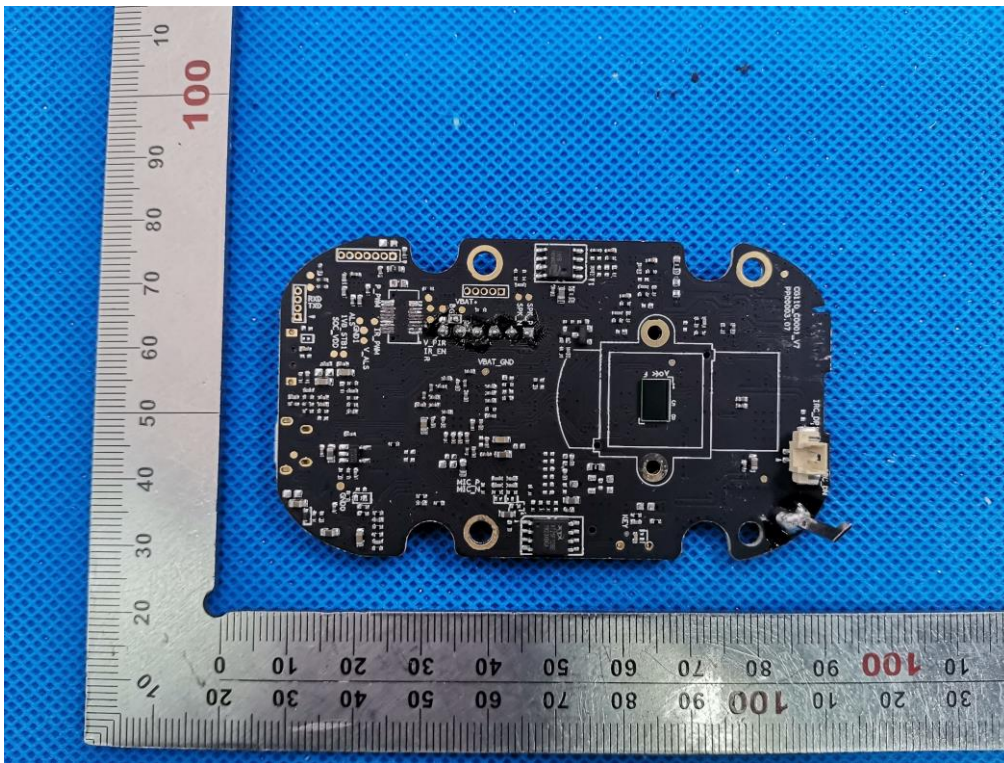

Internal Photos

Test Model: CG1
OPEN VIEW OF EUT-1

OPEN VIEW OF EUT-2

INTERNAL VIEW-1 OF EUT

INTERNAL VIEW-2 OF EUT

INTERNAL VIEW-5 OF EUT

INTERNAL VIEW-6 OF EUT

INTERNAL VIEW-7 OF EUT

INTERNAL VIEW-8 OF EUT

INTERNAL VIEW-9 OF EUT

INTERNAL VIEW-10 OF EUT

INTERNAL VIEW-11 OF EUT

VIEW OF ADAPTER