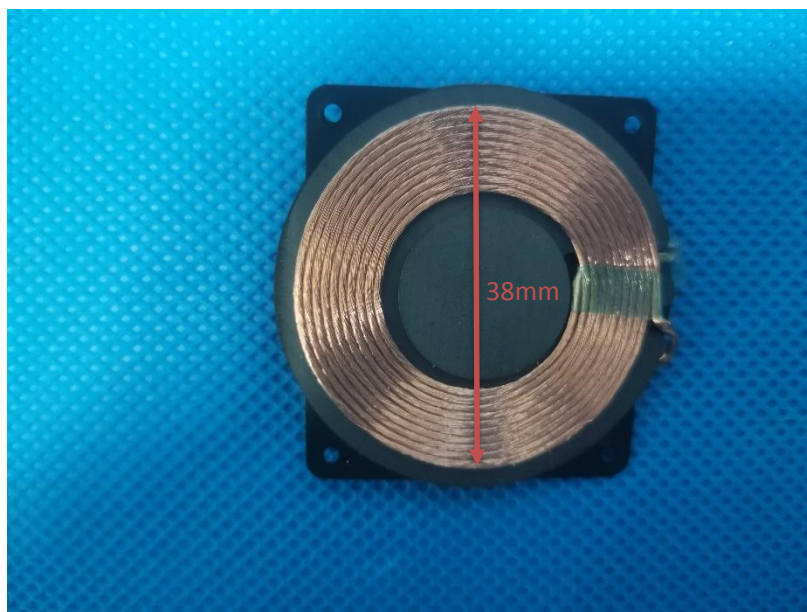

Antenna Specification

Length * Width: 38mm *38mm

Length * Width: 38mm *38mm

Length * Width: 31mm * 31mm