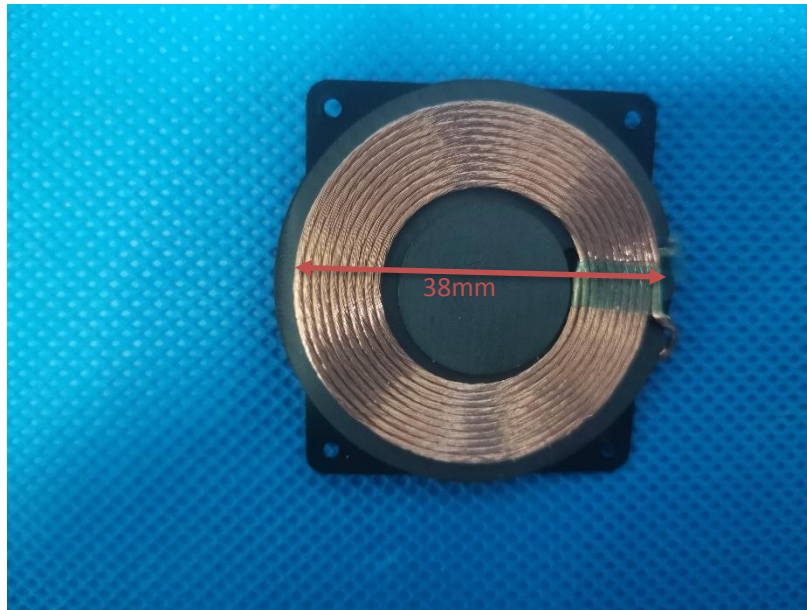

Antenna Specification

Length * Width: 38mm *38mm

Length * Width: 38mm *38mm

Length * Width: 31mm * 31mm