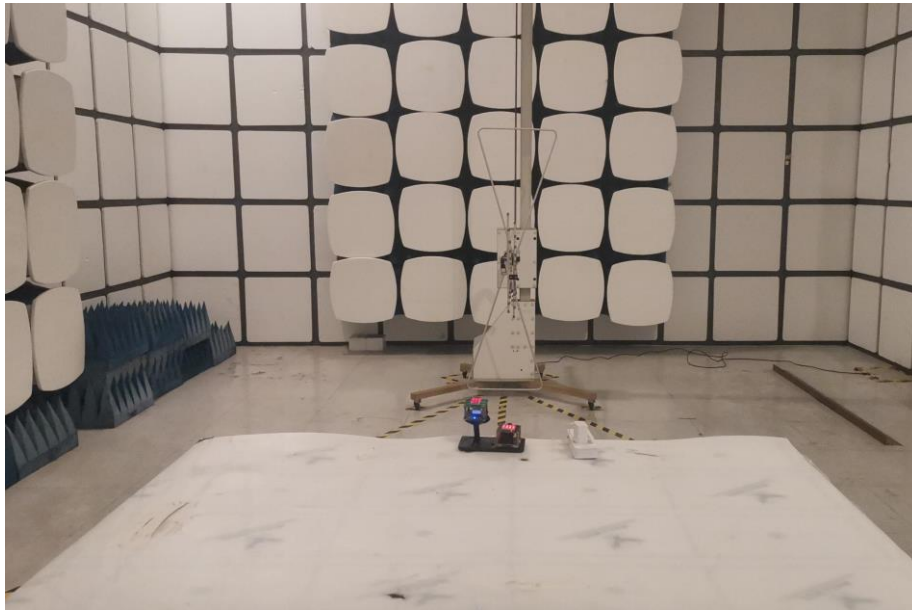

TEST SETUP PHOTOGRAPHS

1.1. Photos of Conducted Emission Measurement

1.2. Photos of Radiation Emission Measurement

Spurious Emission Test Setup (Below 30MHz)

Spurious Emission Test Setup (Between 30MHz – 1GHz)