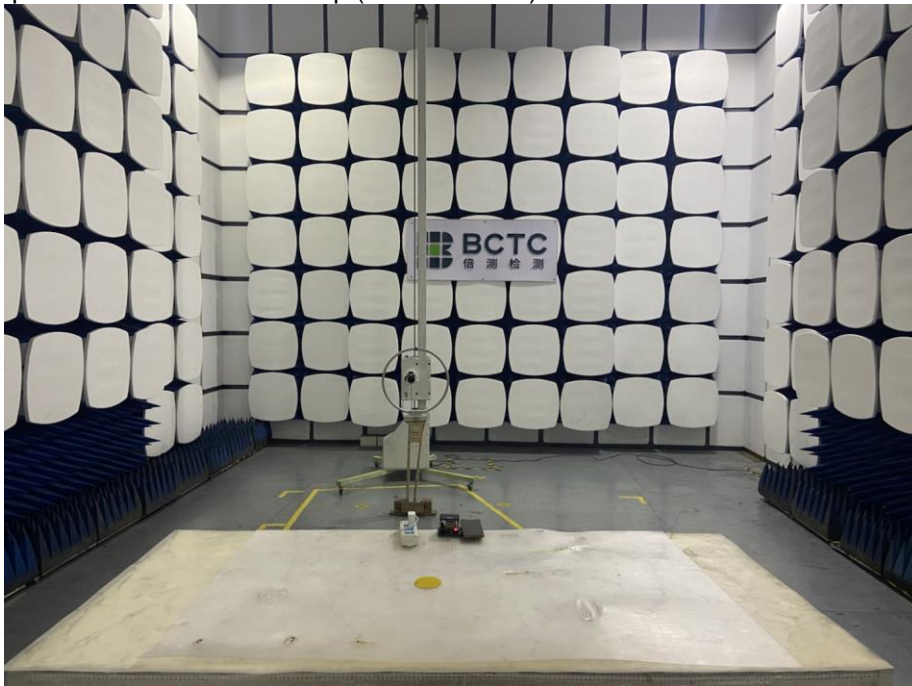

TEST SETUP PHOTOGRAPHS

1.1. Photos of Conducted Emission Measurement

1.2. Photos of Radiation Emission Measurement

Spurious Emission Test Setup (Below 30MHz)

Spurious Emission Test Setup (Between 30MHz – 1GHz)