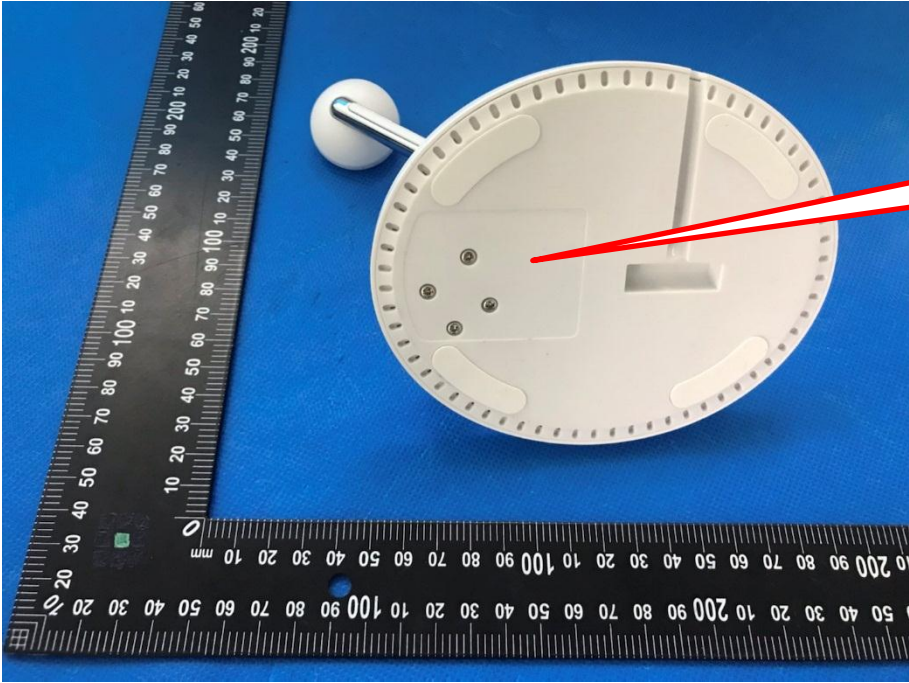

Samba SE 3-in-1 Wireless Charger
FCC ID: 2AXAXW215

**Label
Location**