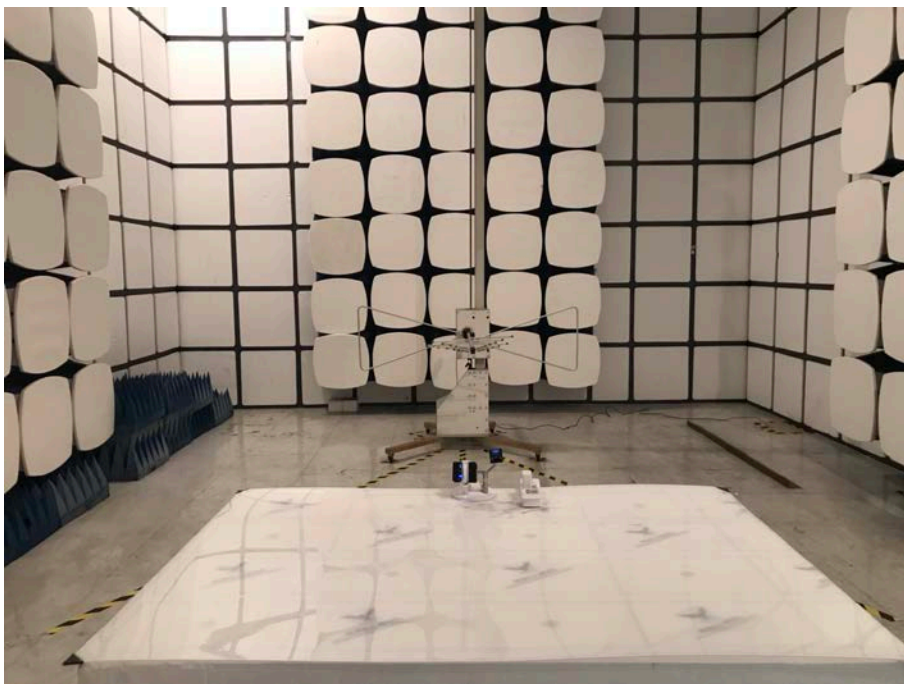

TEST SETUP PHOTOGRAPHS

1.1. Photos of Conducted Emission Measurement

1.2. Photos of Radiation Emission Measurement

Spurious Emission Test Setup (Between 30MHz – 1GHz)

Spurious Emission Test Setup (Below 30MHz)