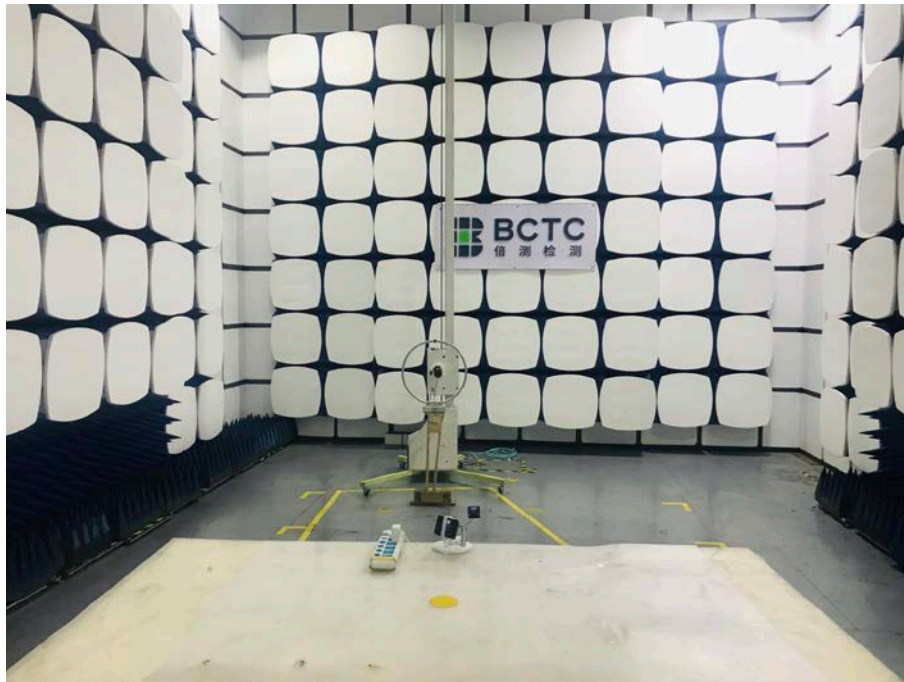

TEST SETUP PHOTOGRAPHS

1.1. Photos of Conducted Emission Measurement

1.2. Photos of Radiation Emission Measurement

Spurious Emission Test Setup (Between 30MHz – 1GHz)

Spurious Emission Test Setup (Below 30MHz)