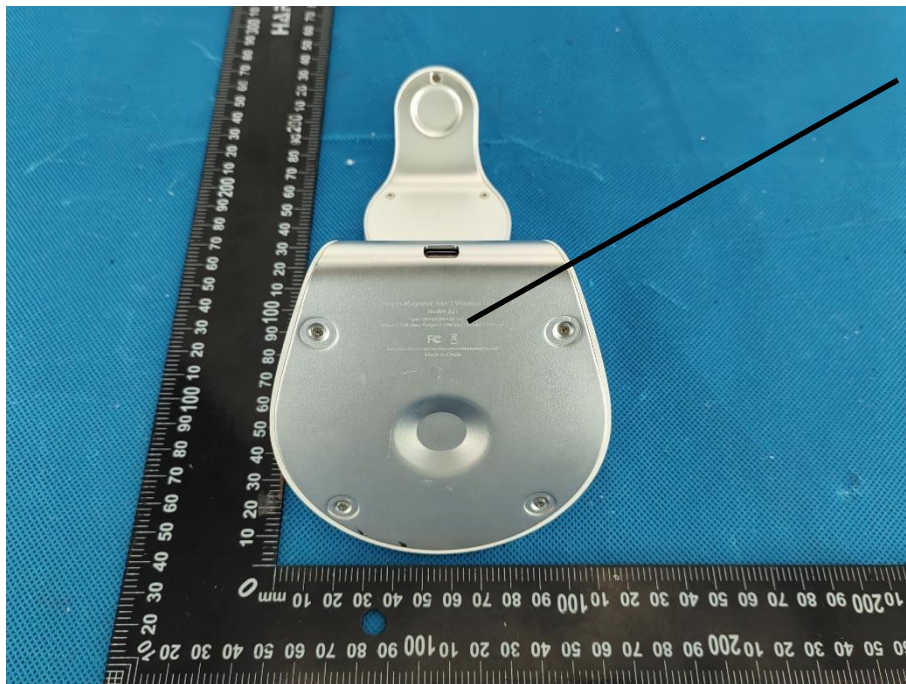

Label Location

Label Location

Product Name: Dragon 3-in-1 Wireless Charger

Model: 221

FCC ID: FCC ID: 2AXAX-221