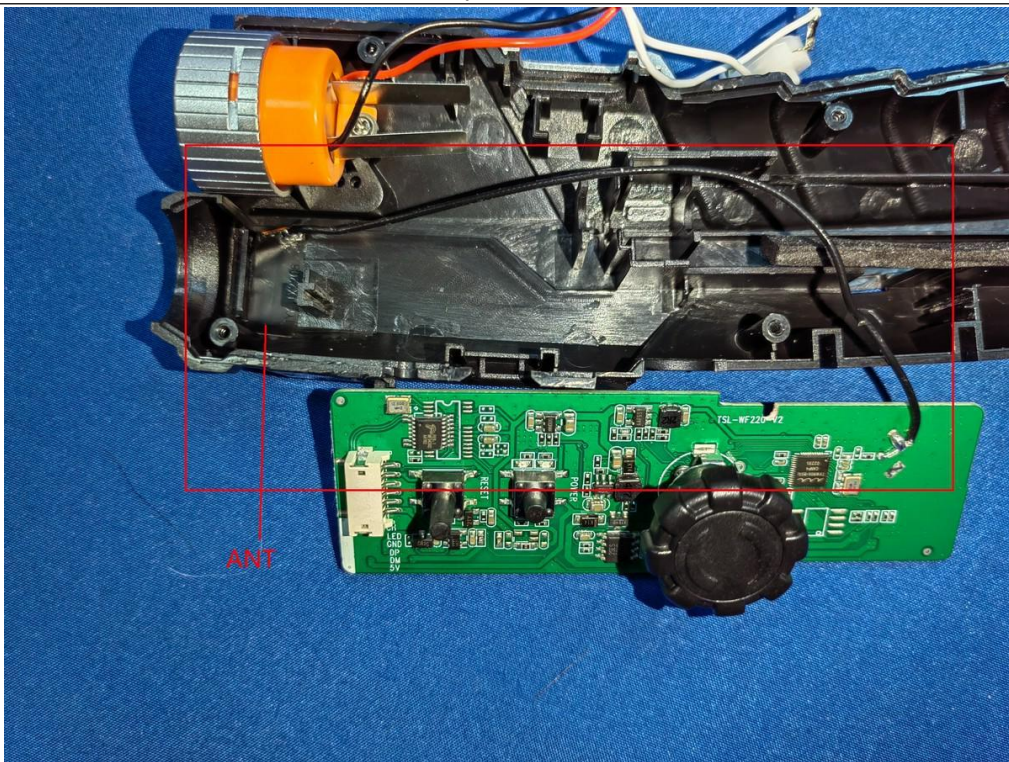

EUT Constructional Details (EUT Photos)

FCC ID:2AXAVWF2002302

External
photo 1

photo 2

photo 3

photo 4

photo 5

photo 6

photo 7

Internal
photo 1

photo 2

photo 3

photo 4

photo 5

photo 6