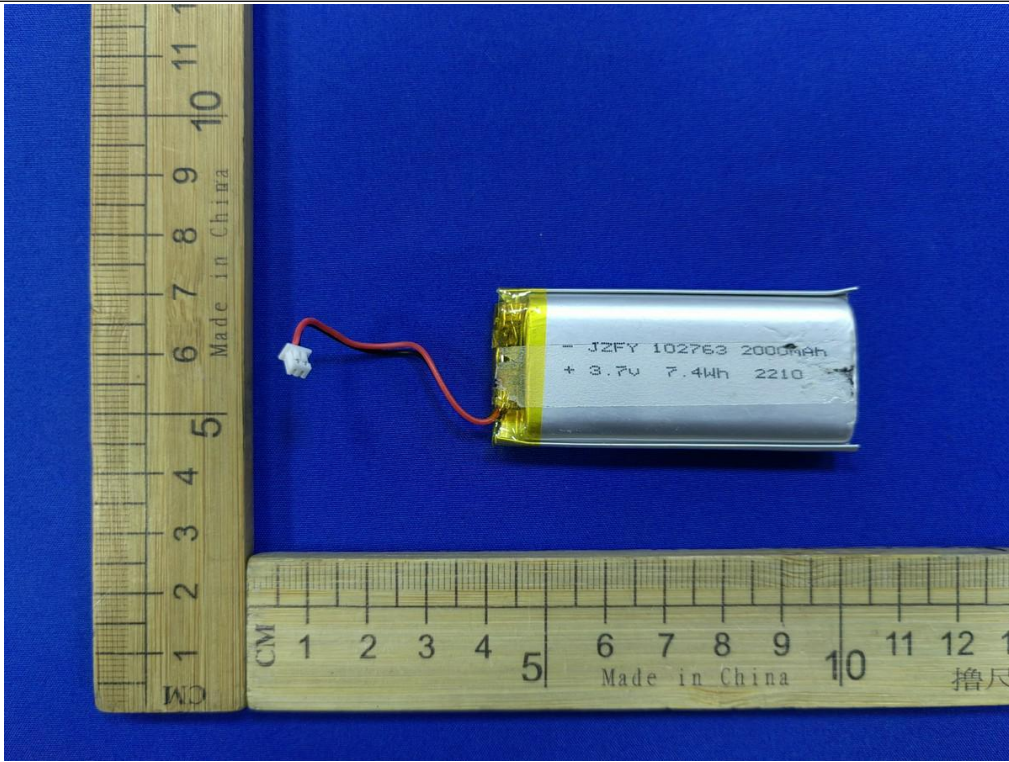

EUT Constructional Details (EUT Photos)

FCC ID:2AXAVWF2002302

External
photo 1

photo 2

photo 3

photo 4

photo 5

photo 6

photo 7

Internal
photo 1

photo 2

photo 3

photo 4

photo 5

photo 6