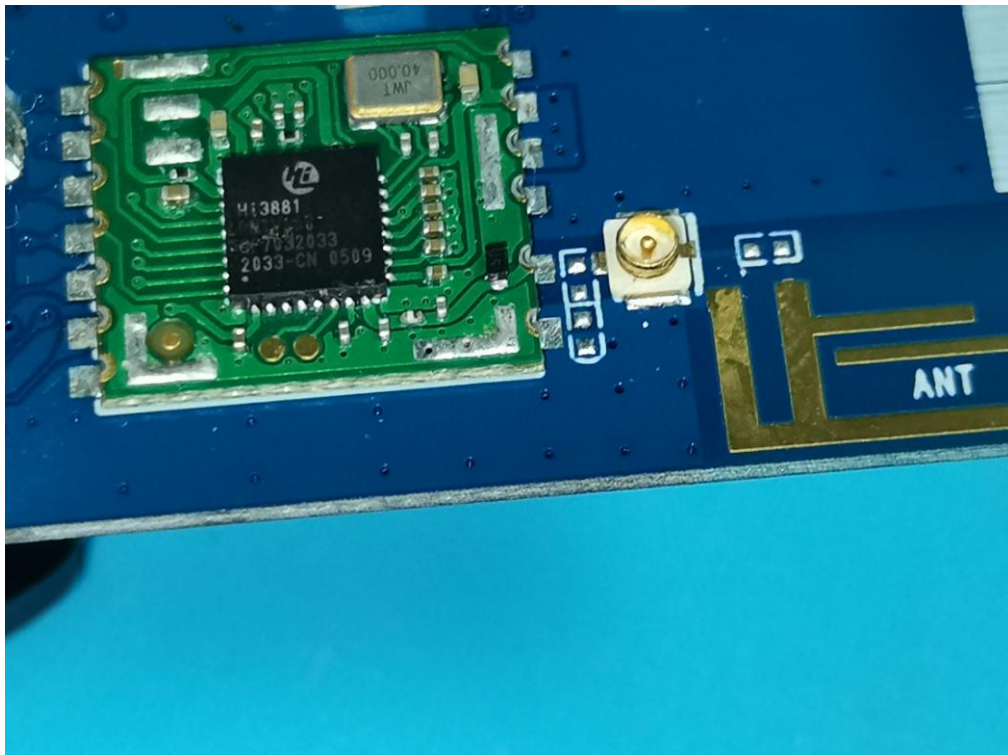

Internal photos

antenna

Minimum distance between the antenna and shell: >10mm