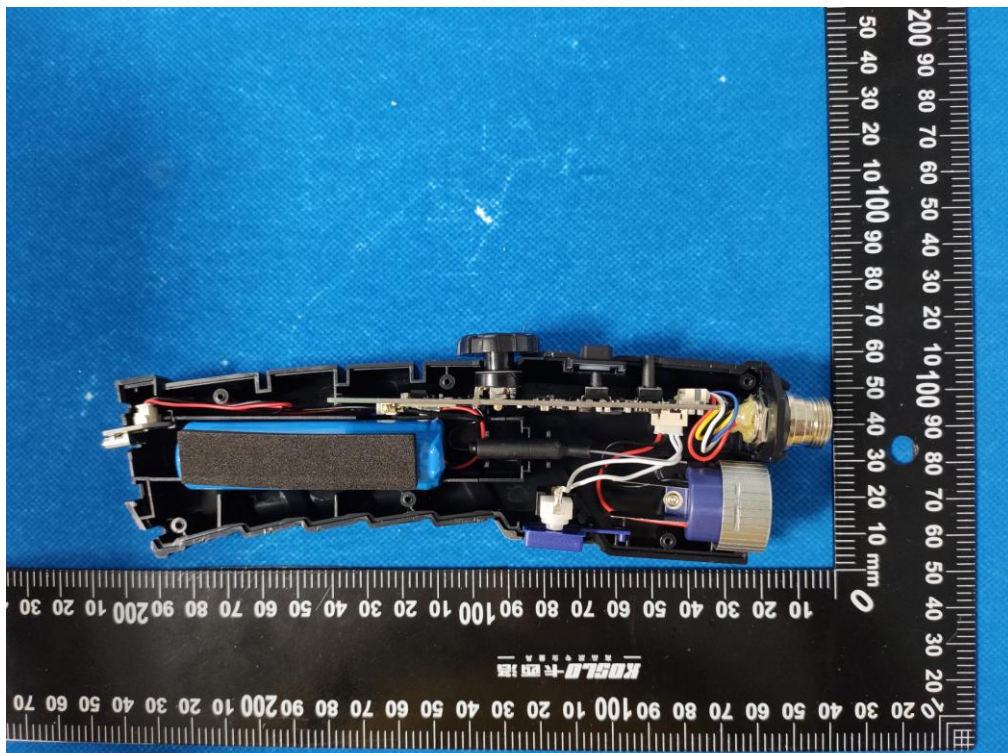

Internal photos

antenna

Minimum distance between the antenna and shell: >10mm