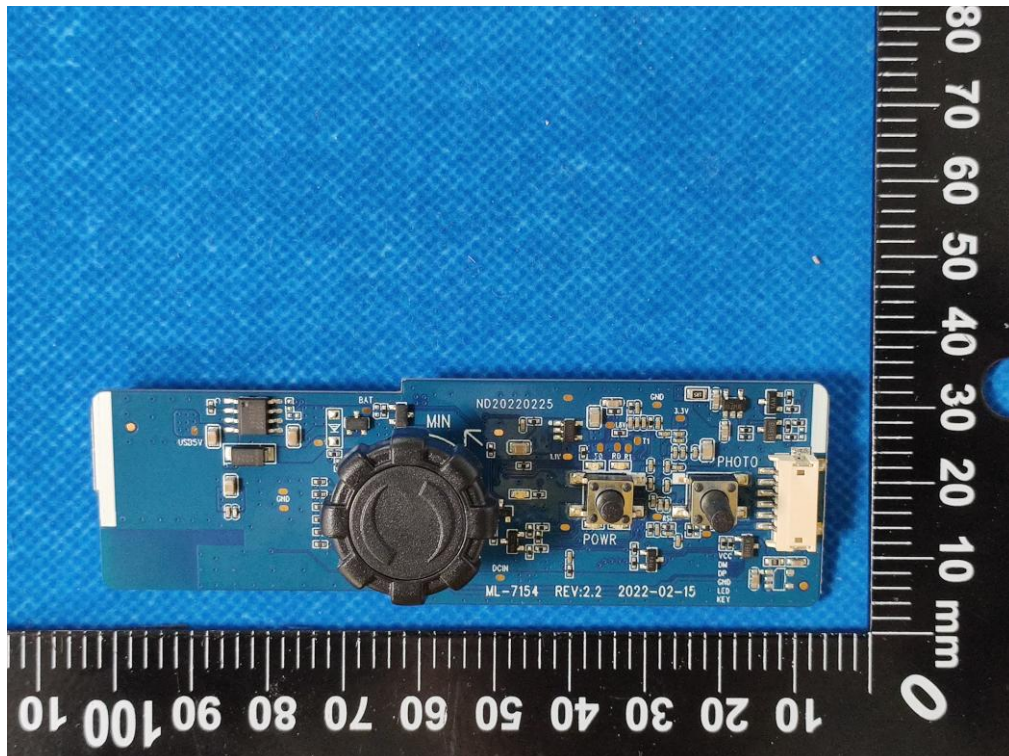

Internal photos

antenna

Minimum distance between the antenna and shell: >10mm