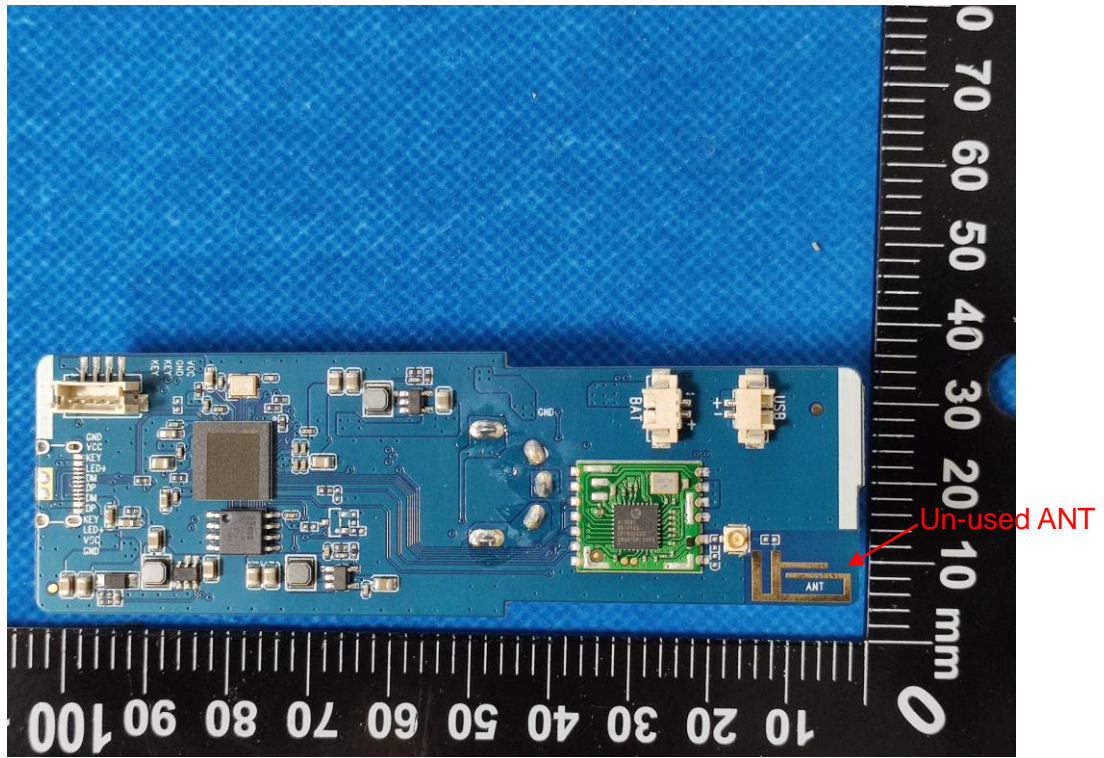

Internal photos

antenna

Minimum distance between the antenna and shell: >10mm