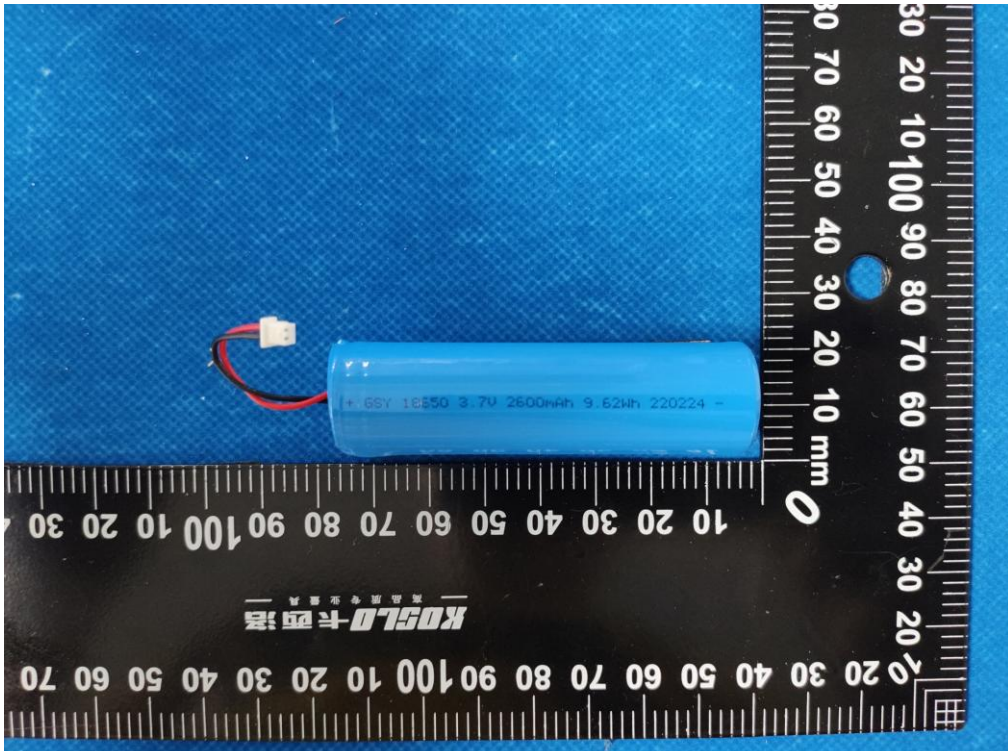

Internal photos

antenna

Minimum distance between the antenna and shell: >10mm