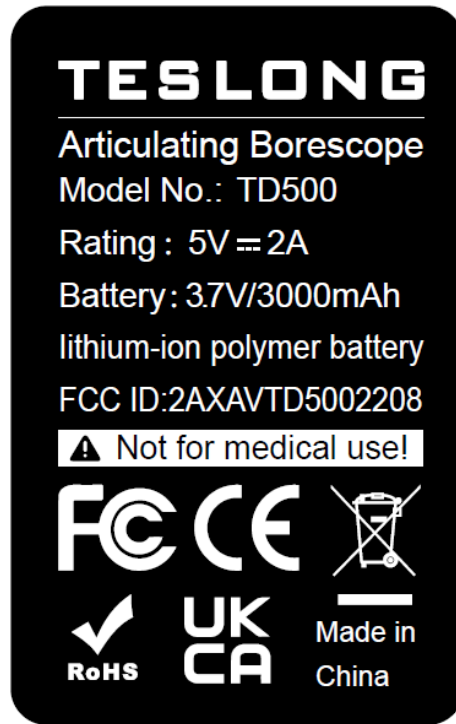

**FCC ID Label**

**FCC ID Label Location Information**

The label shown shall be permanently affixed at a conspicuous location on the device and be readily visible to the user at the time purchase (Labeling requirements per 2.925)